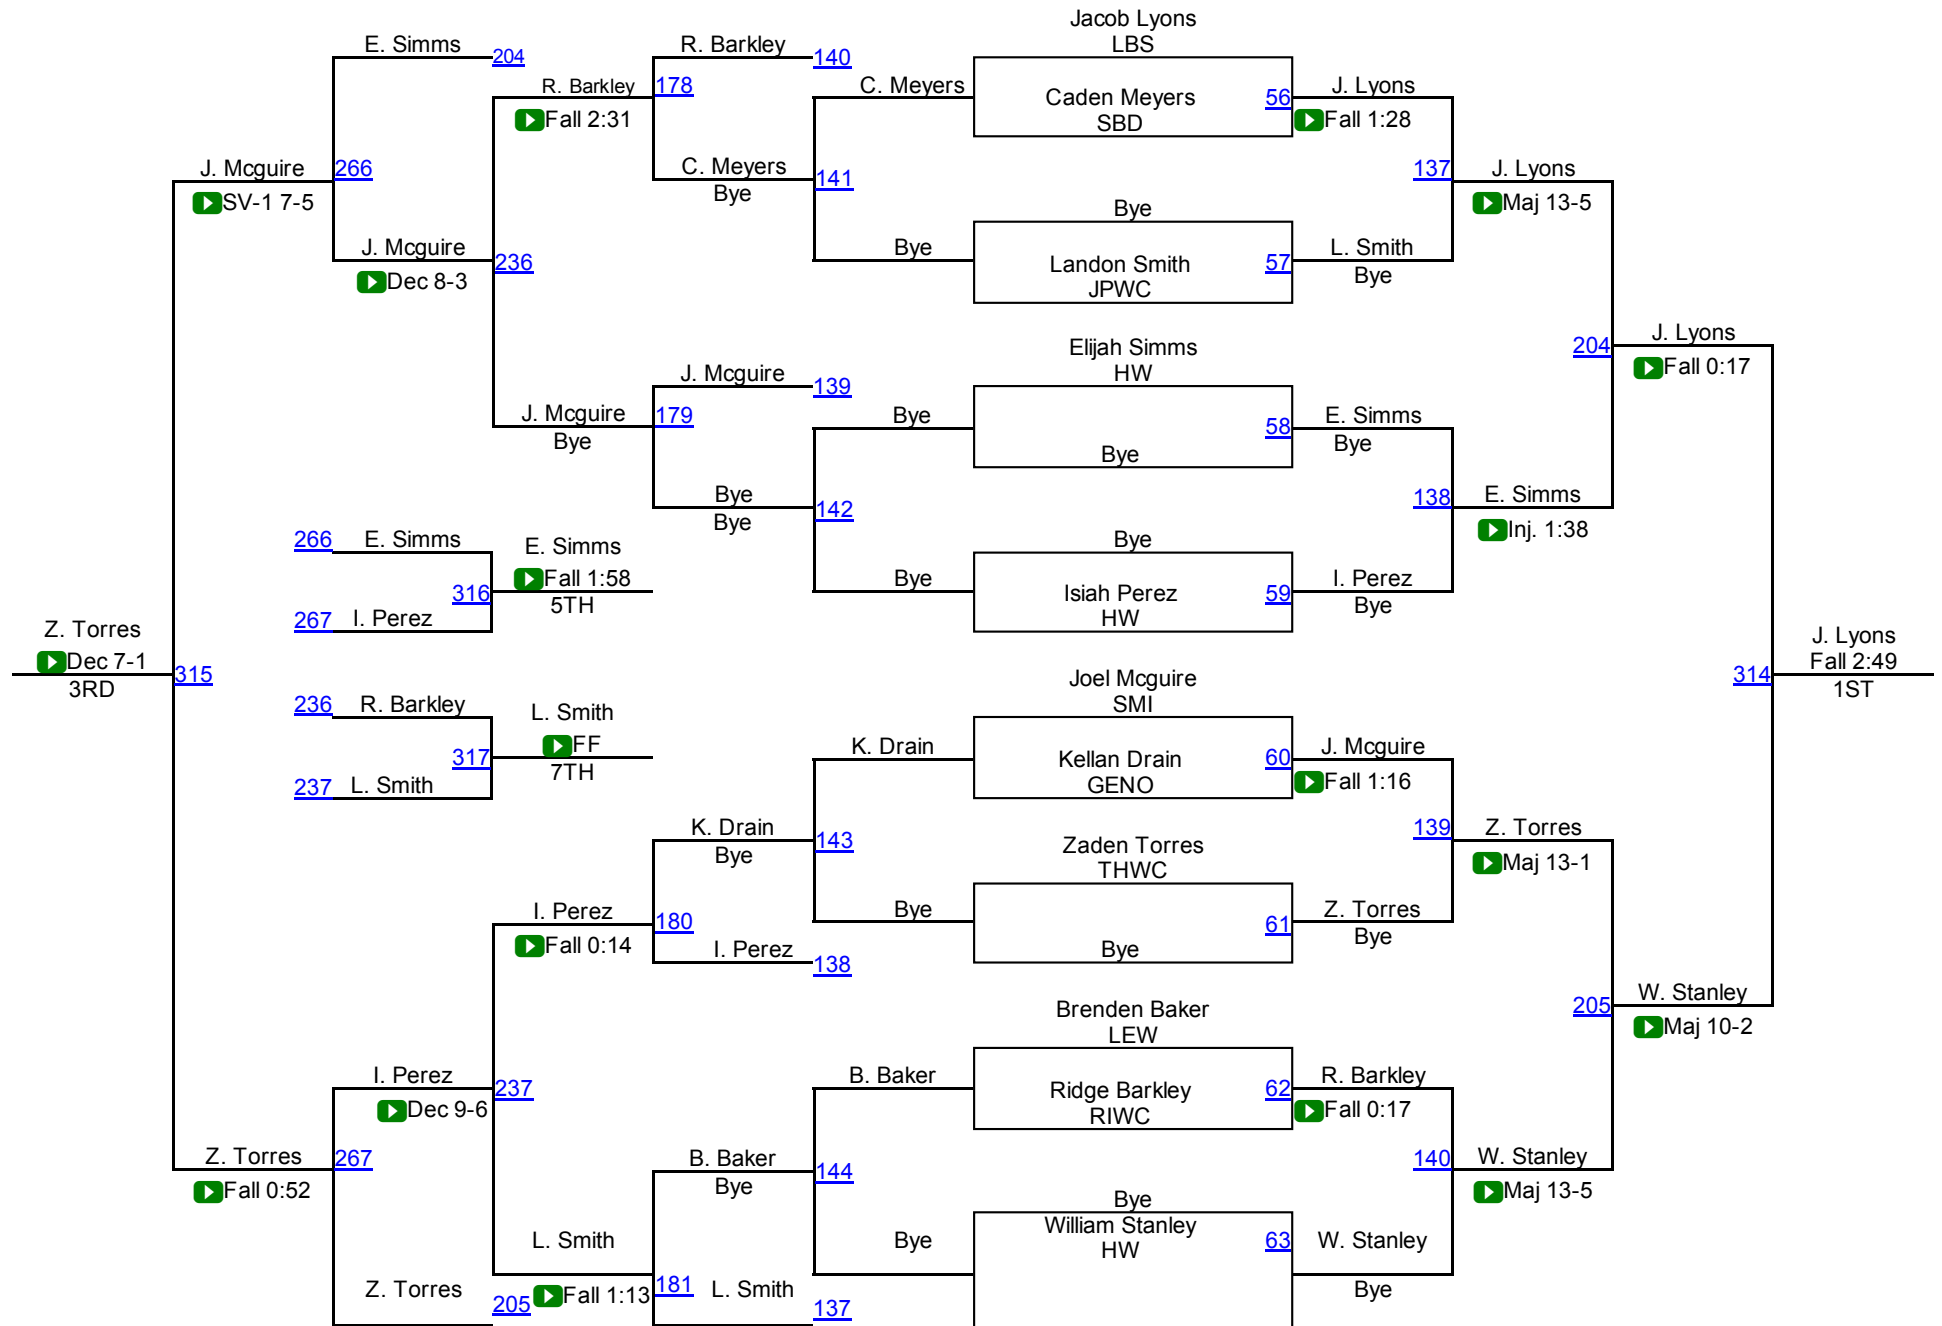

2016 OAC Oregon Grade School District

Division III 71.3