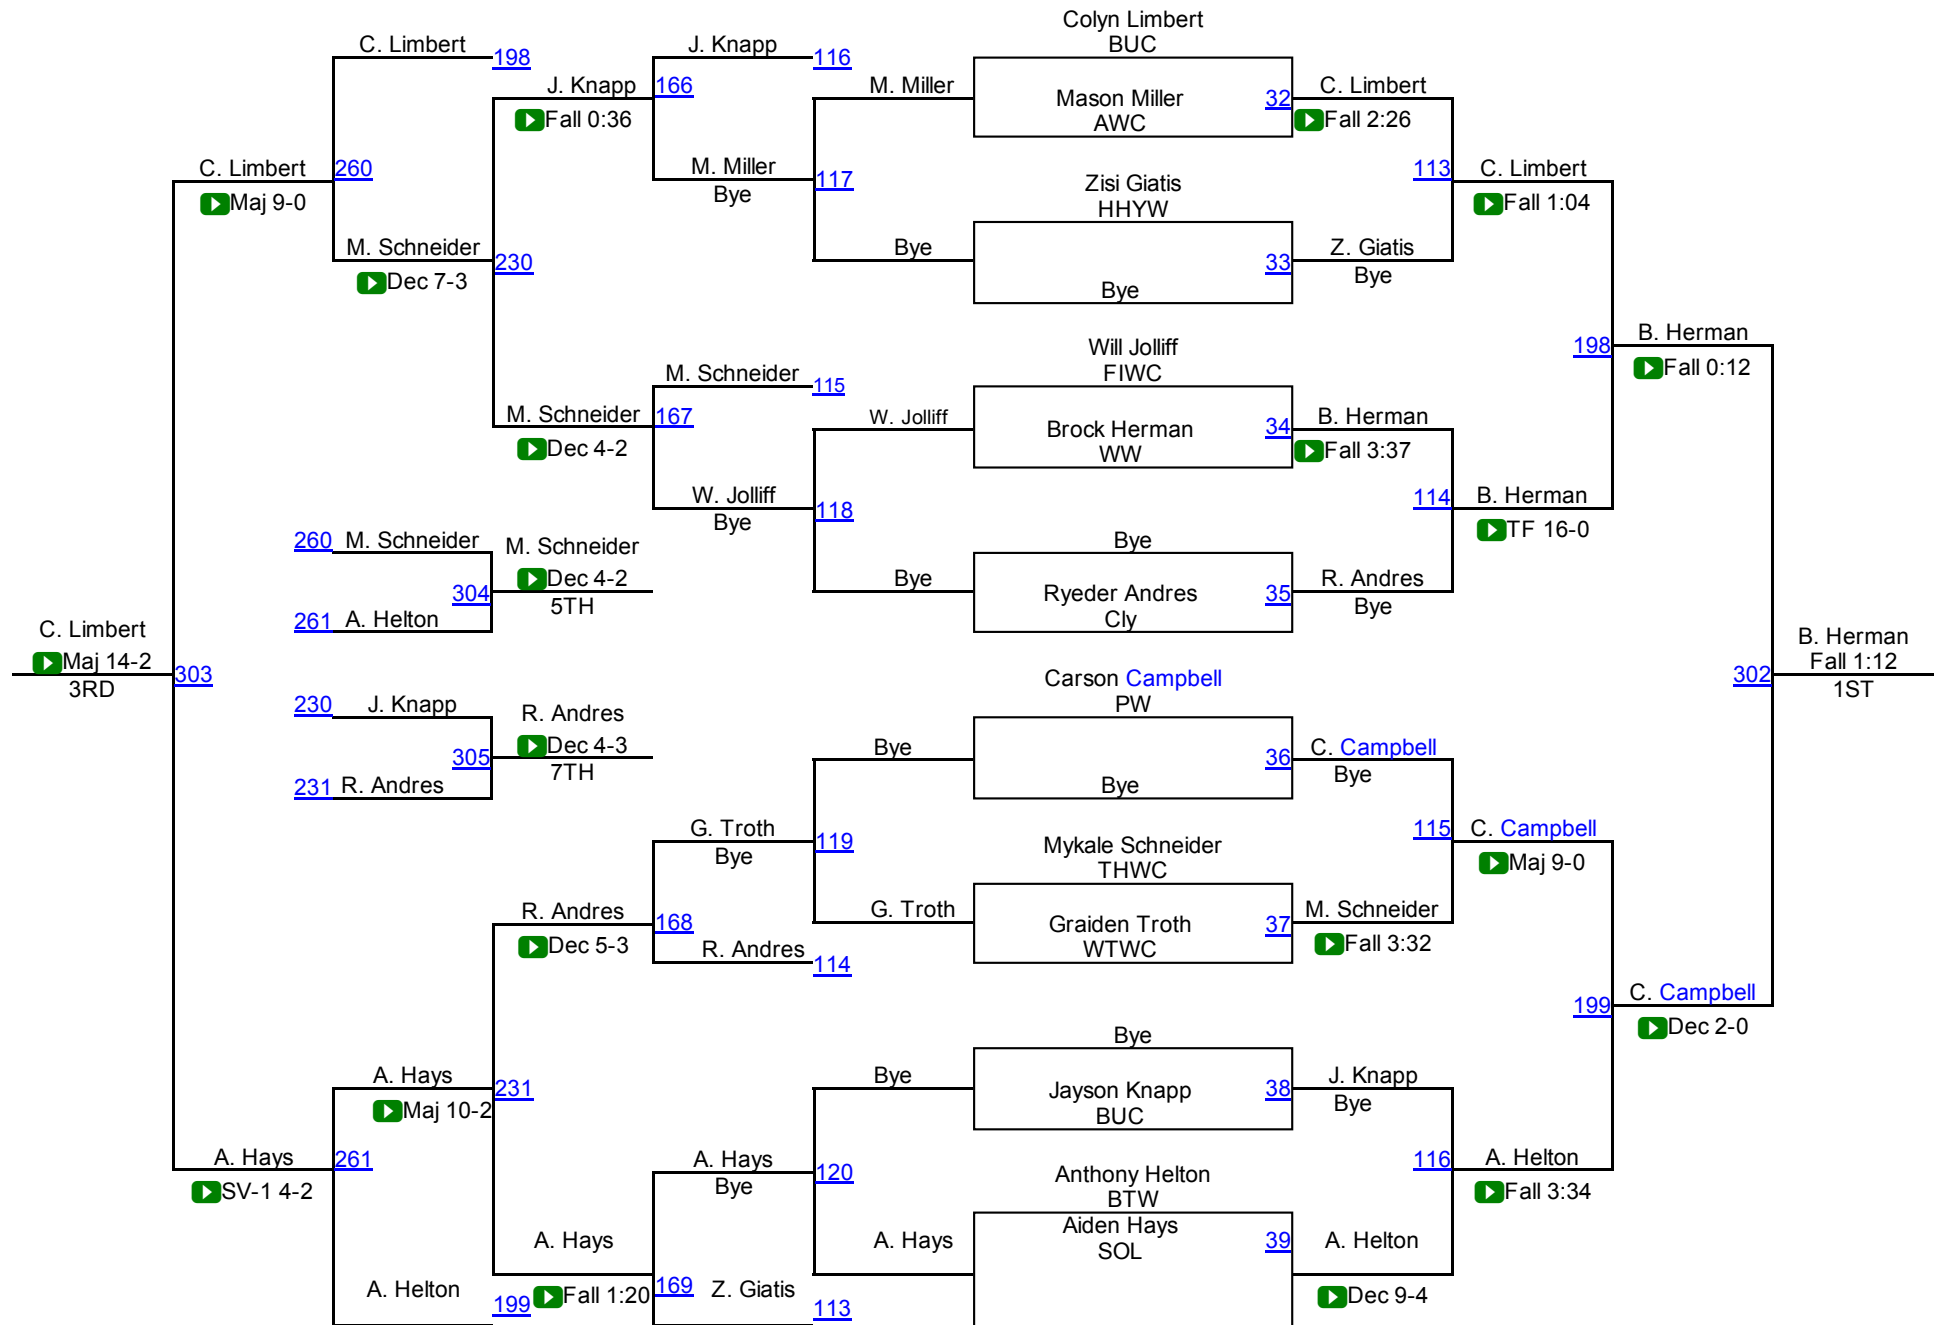

2016 OAC Oregon Grade School District

Division III 60.3