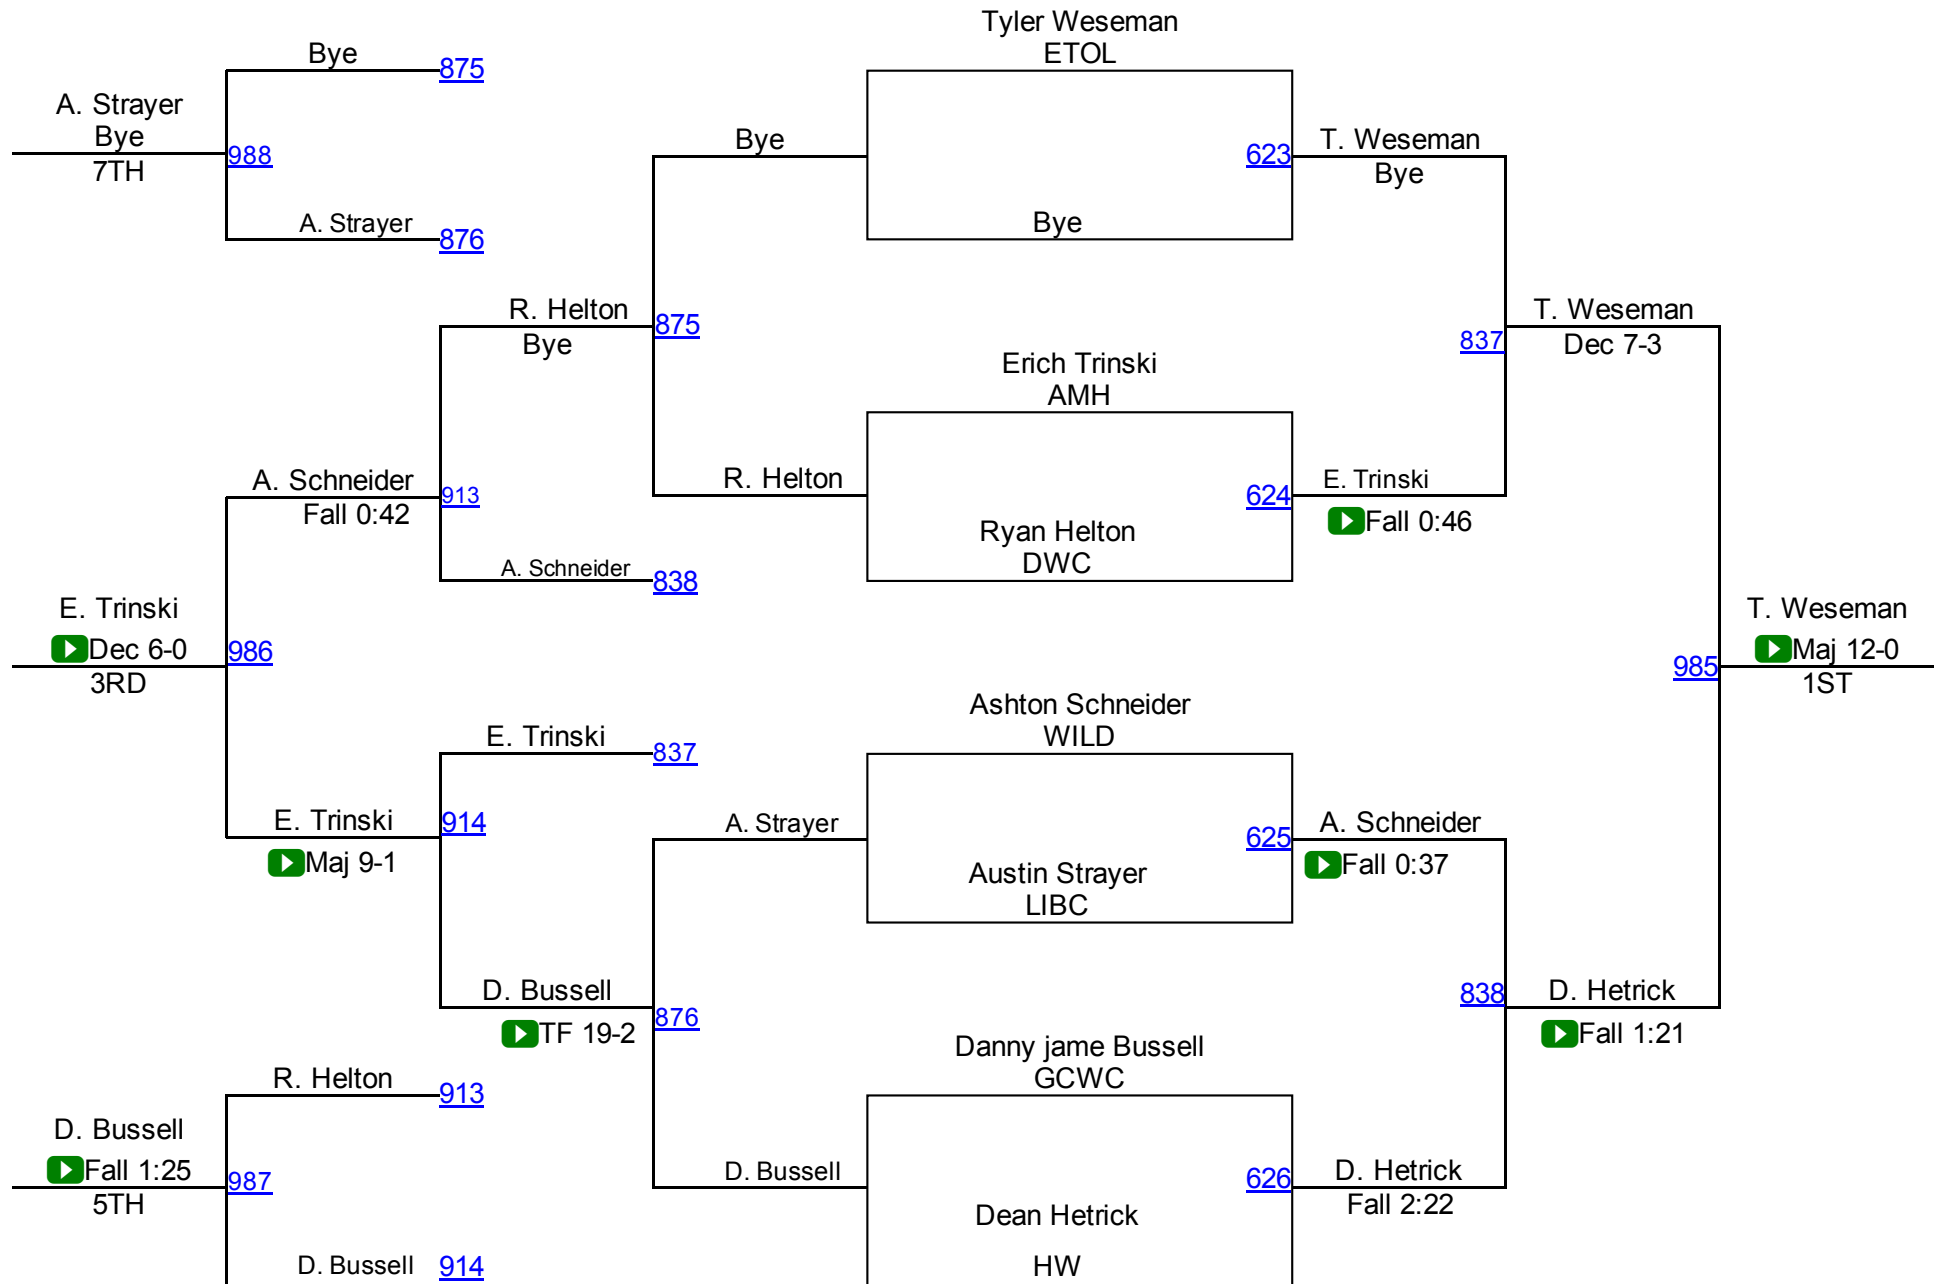

2016 OAC Oregon Grade School District

Division IV 120.4