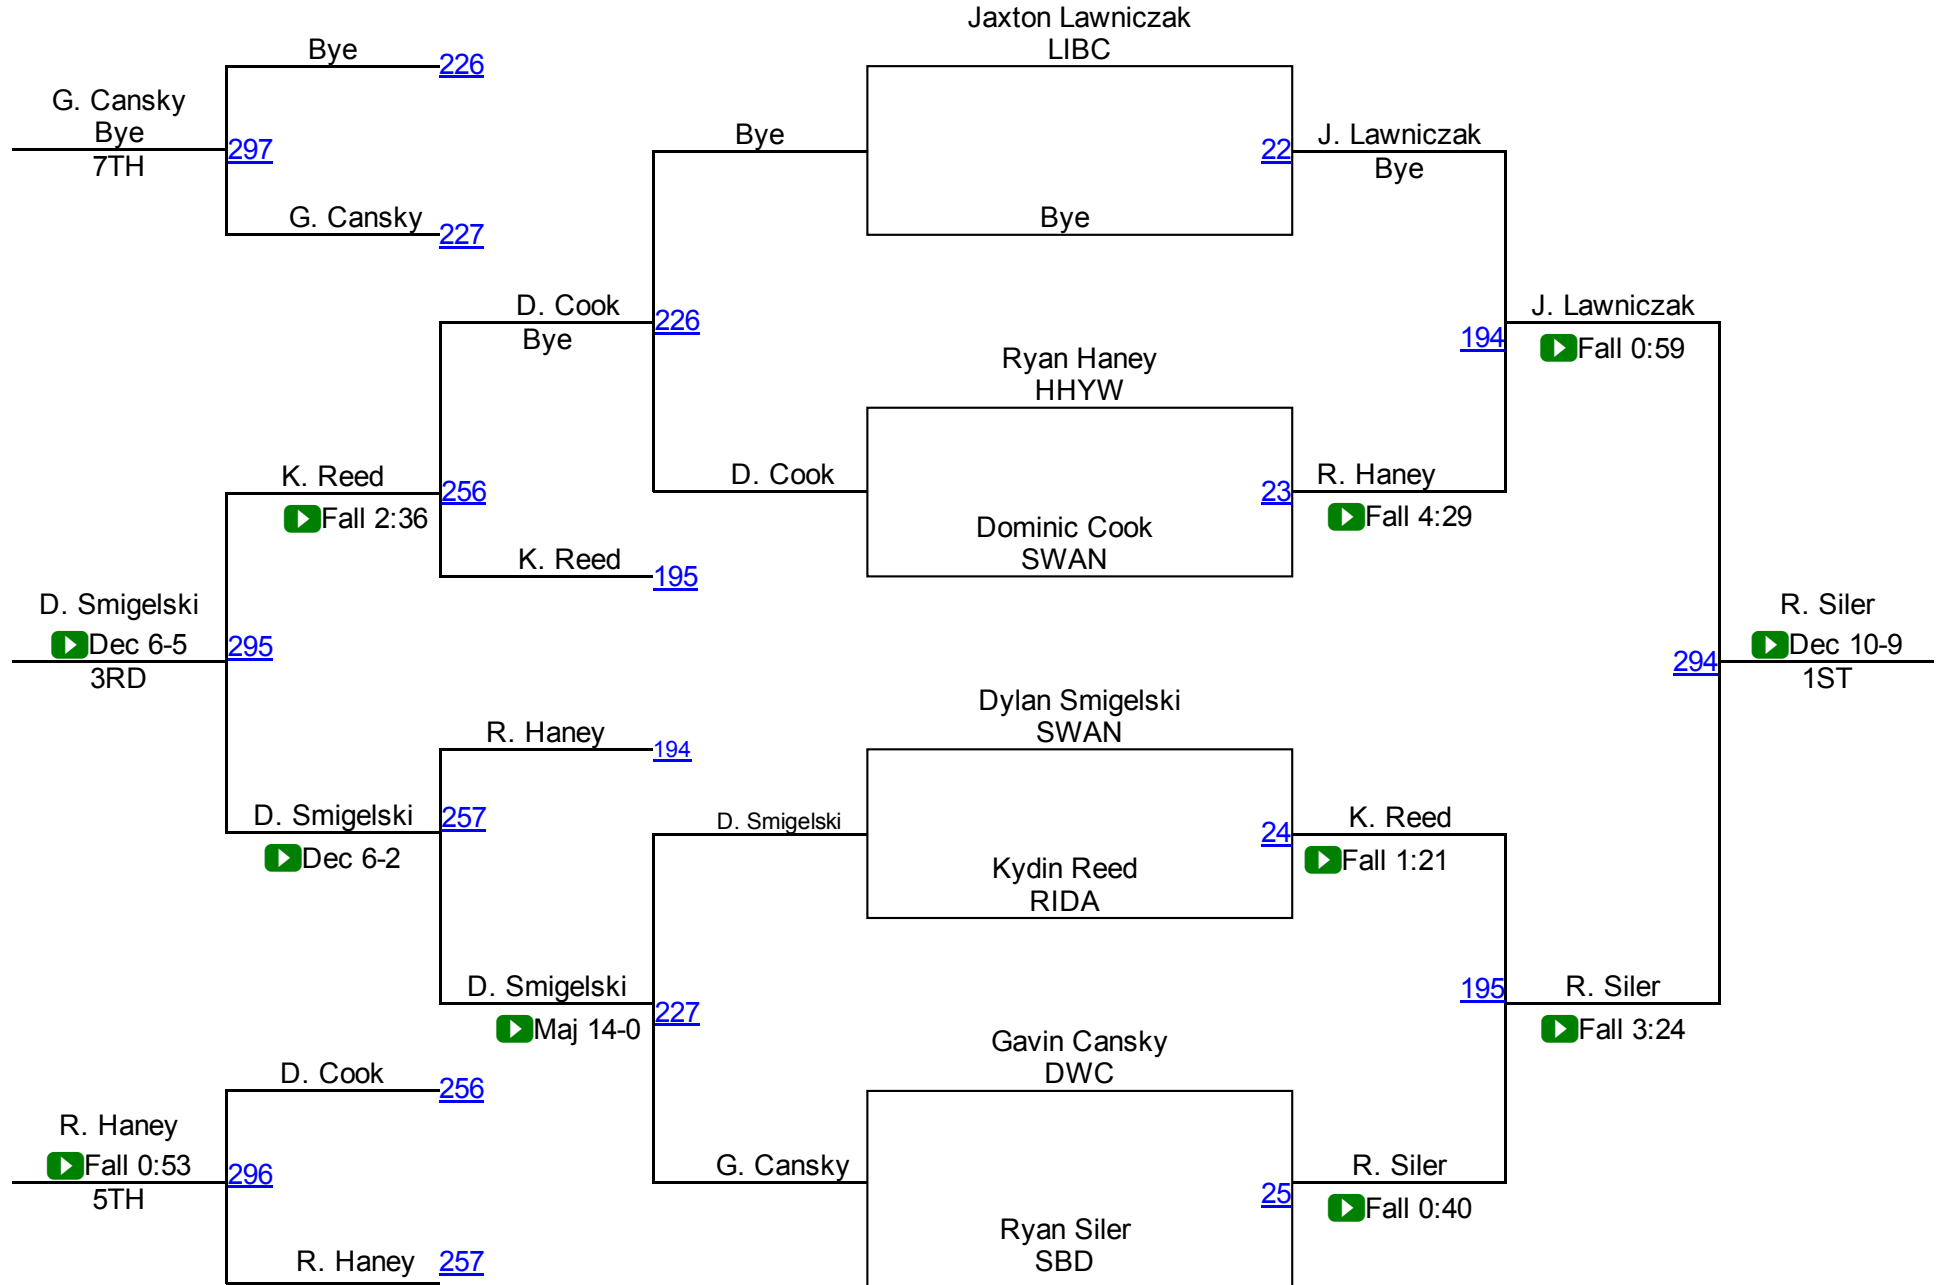

Round 3

P. Hunter (SWAT)
1ST

N. Thebeau (SWAN)
2ND

B. Crow (LIBC)
3RD

2016 OAC Oregon Grade School District

Division I 60.1

2016 OAC Oregon Grade School District

Division I 75.1