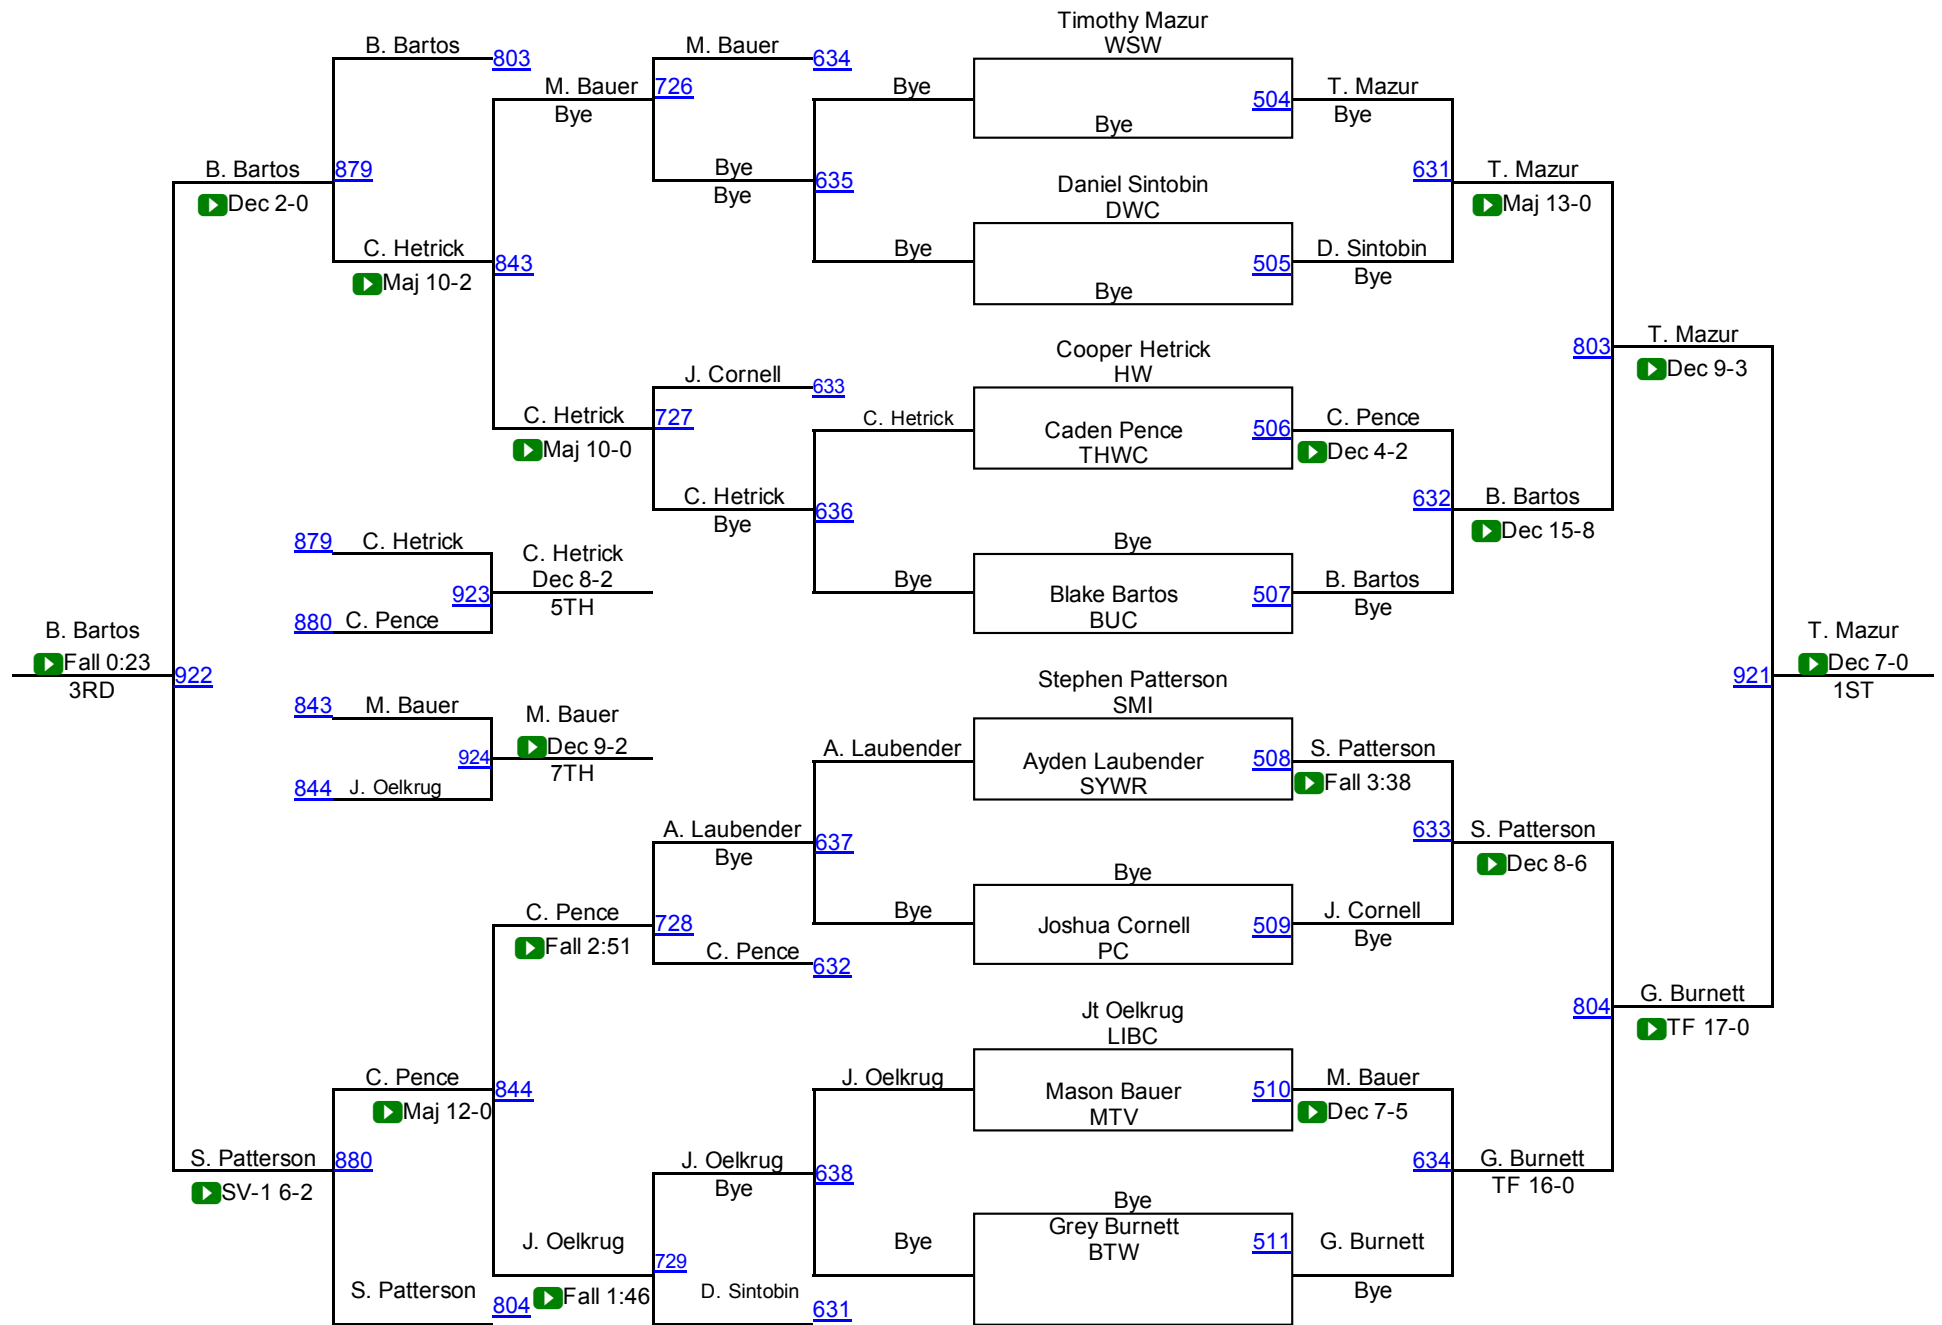

T. Crowley (SPWC)
1ST

R. Vazquez (THWC)
2ND

C. Baker (JPWC)
3RD

C. Huss (GENO)
4TH

2016 OAC Oregon Grade School District

Division II 45.2

2016 OAC Oregon Grade School District

Division II 50.2