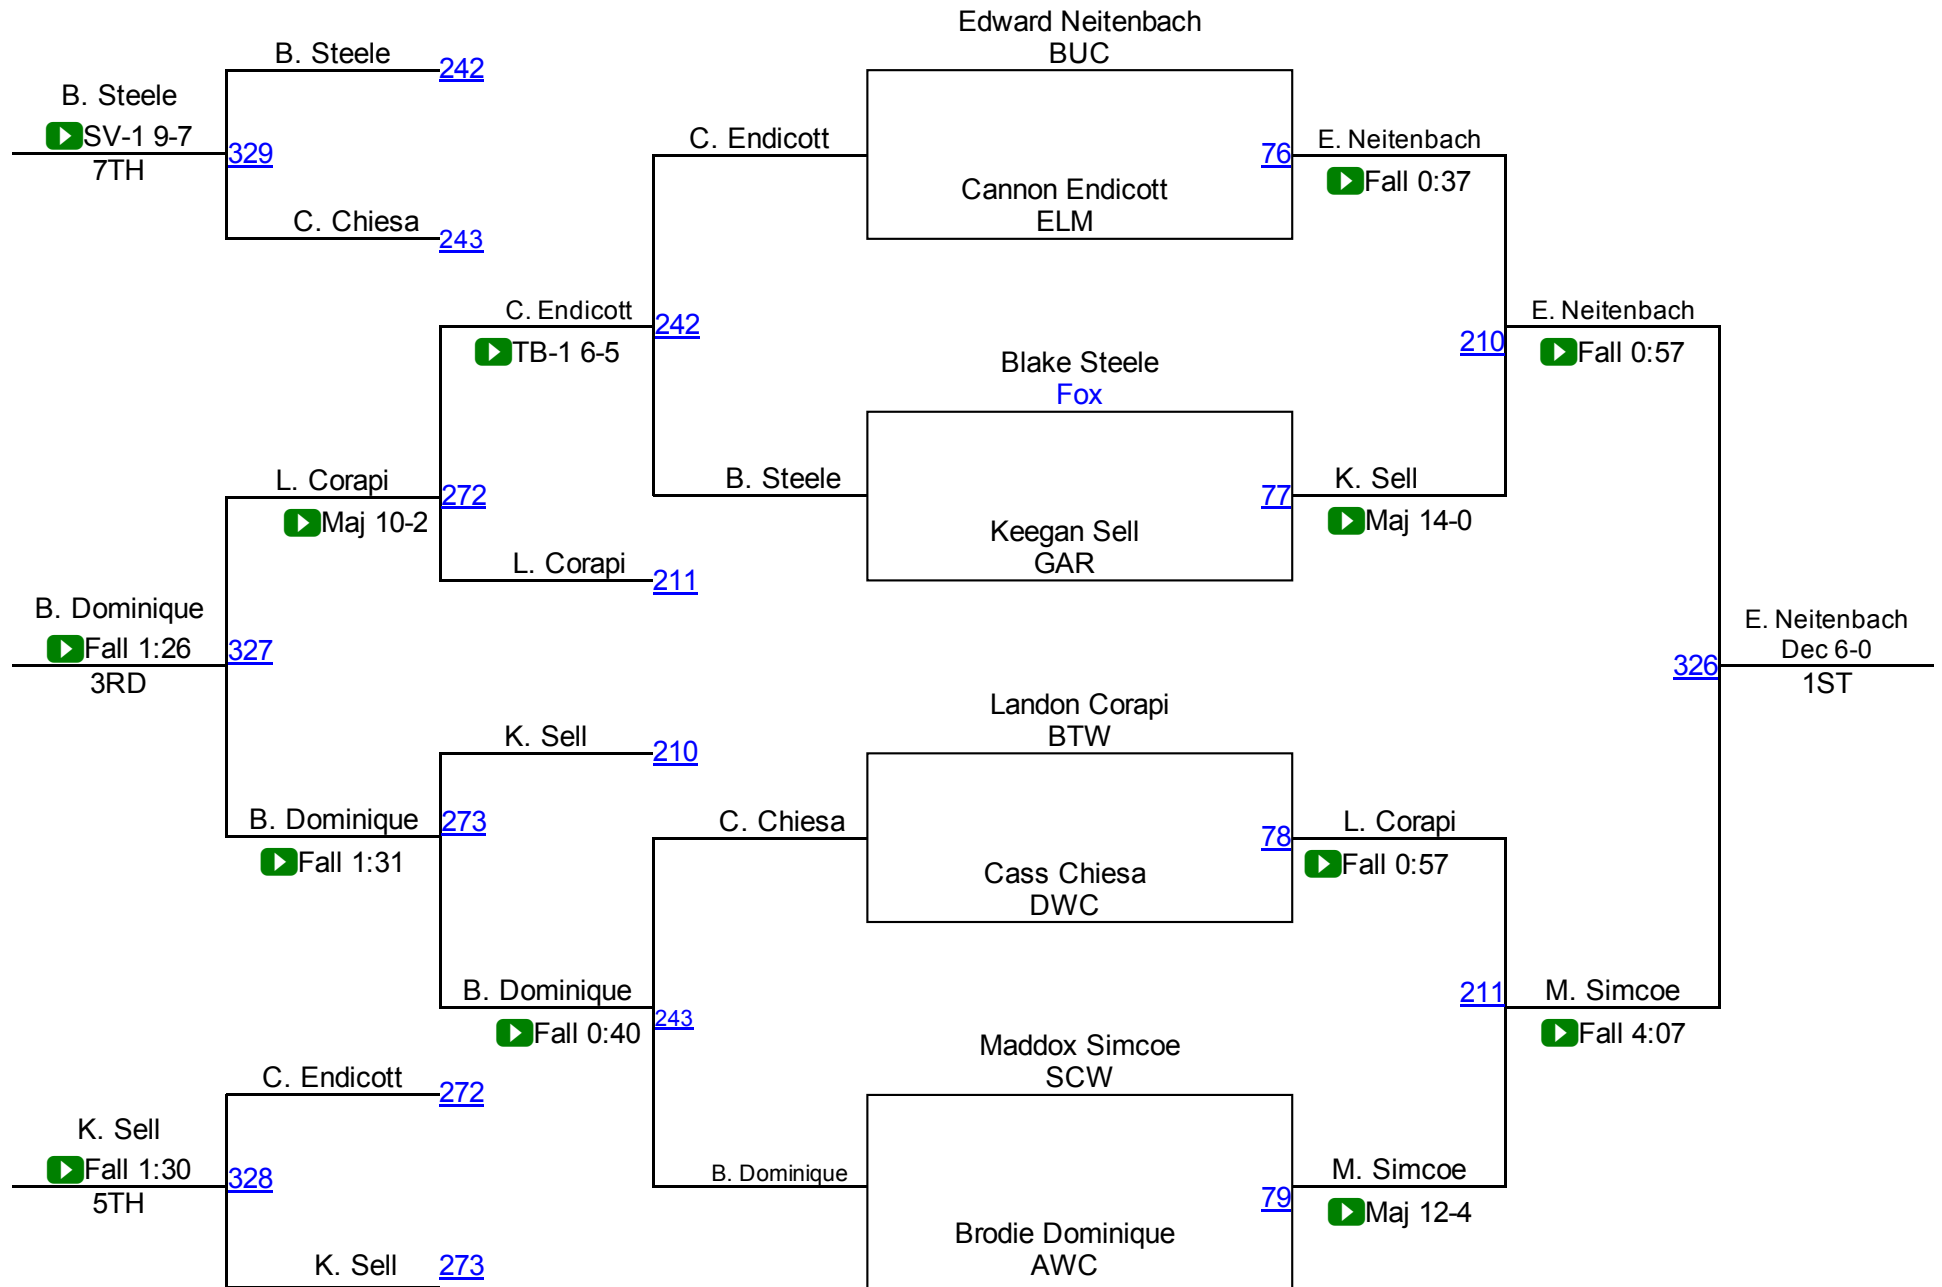

2016 OAC Oregon Grade School District

Division III 85.3