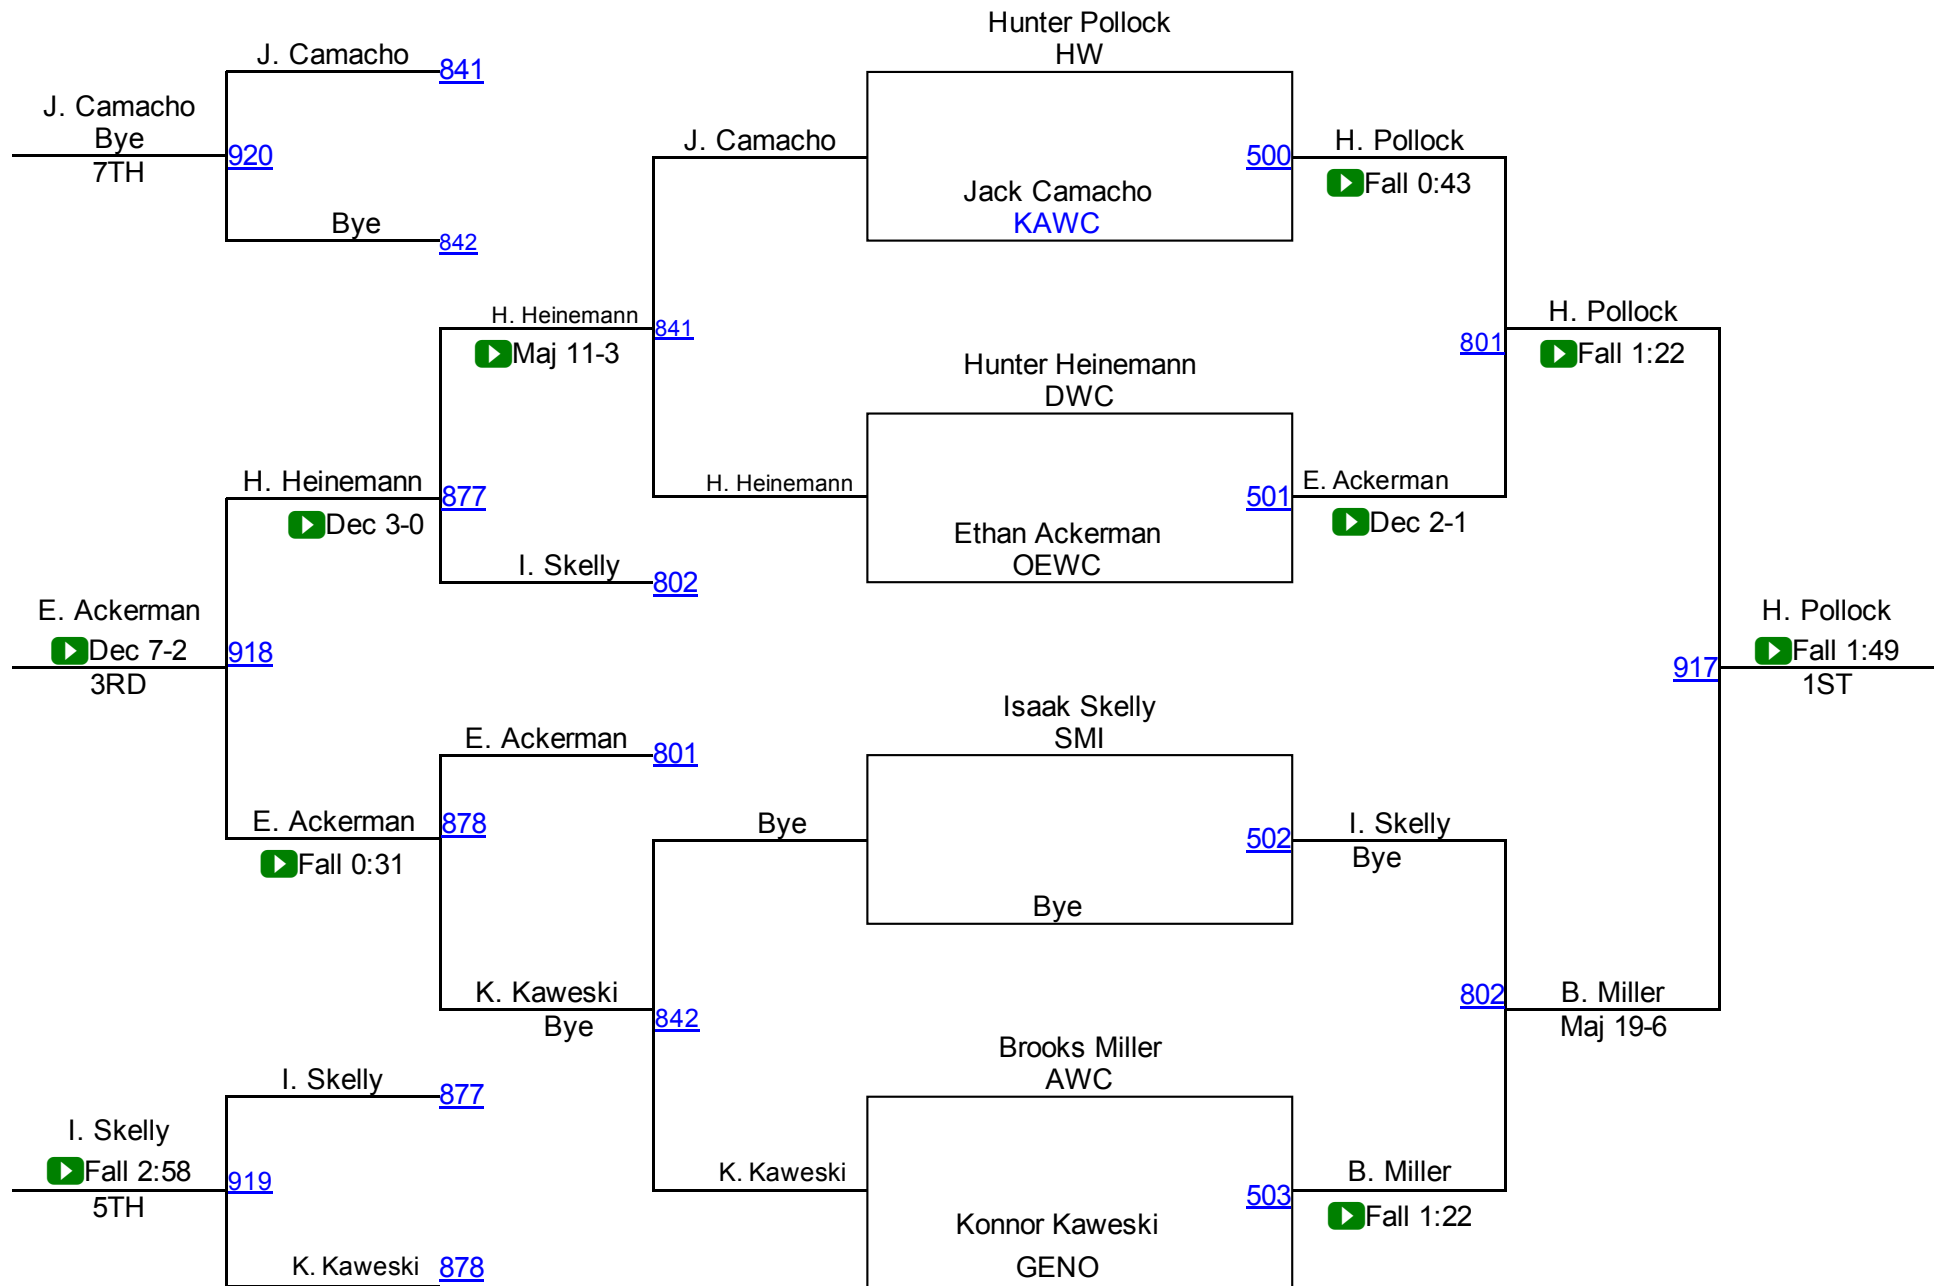

T. Crowley (SPWC)
1ST

R. Vazquez (THWC)
2ND

C. Baker (JPWC)
3RD

C. Huss (GENO)
4TH

2016 OAC Oregon Grade School District

Division II 45.2

2016 OAC Oregon Grade School District

Division II 50.2