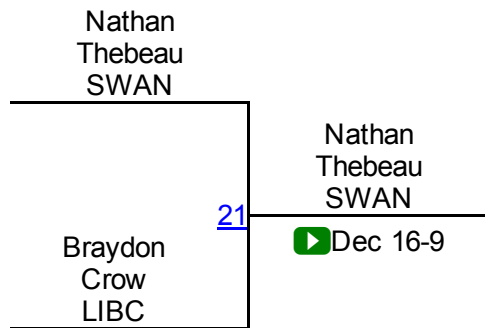

2016 OAC Oregon Grade School District

Division I 55.1

Round 1