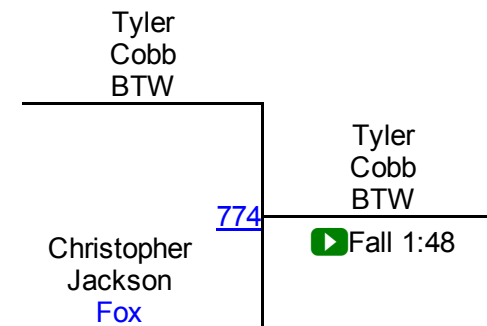

Round 3

T. Cobb (BTW)
1ST

C. Jackson (Fox)
2ND

J. Whaley (LEW)
3RD