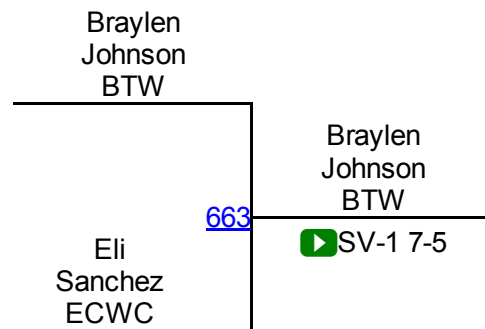

Division II 120.2

Round 1

Round 2

Round 3

B. Johnson (BTW)

1ST

E. Sanchez (ECWC)

2ND