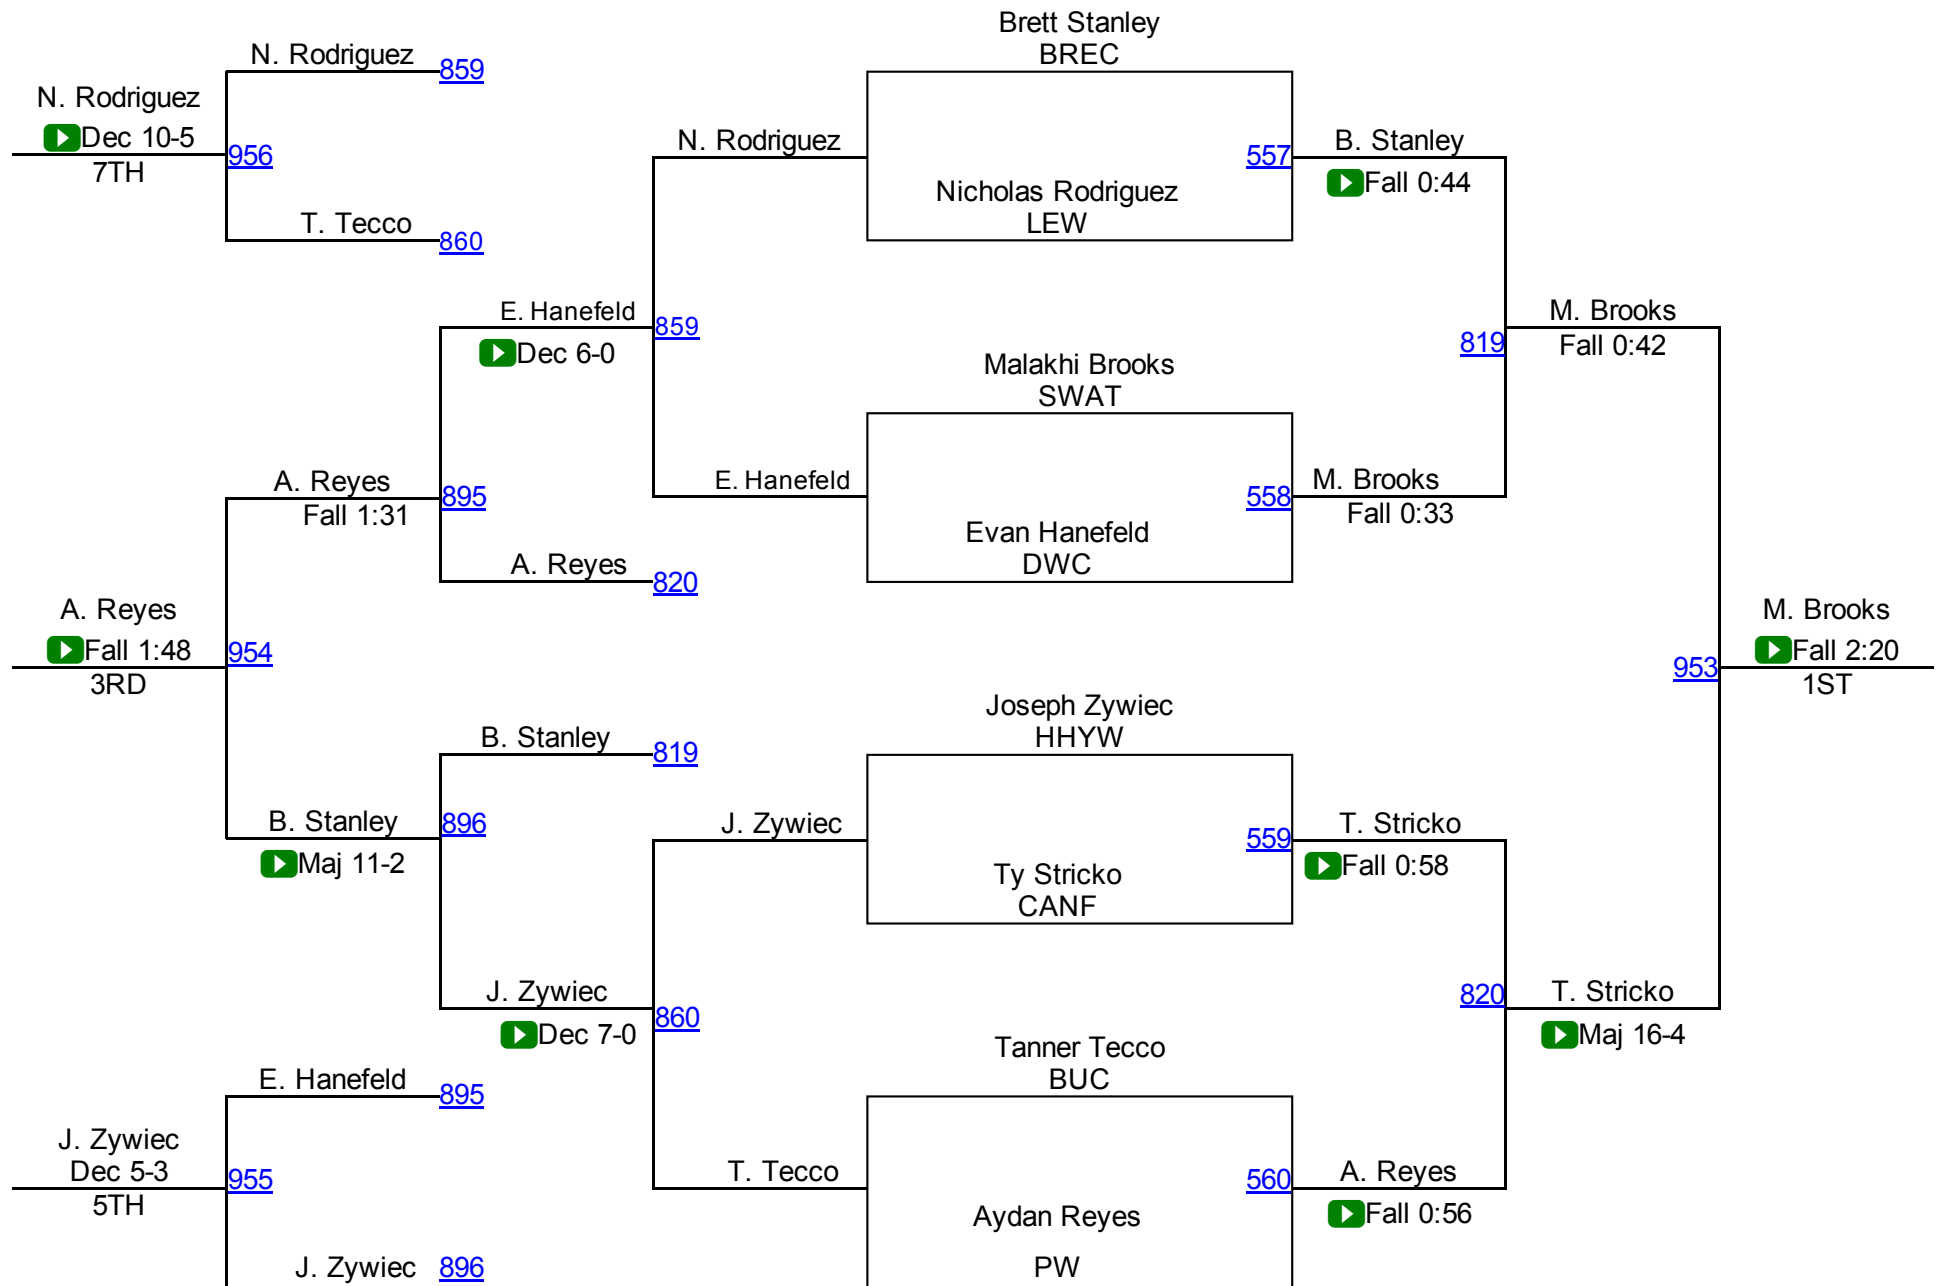

2016 OAC Oregon Grade School District

Division IV 65.4