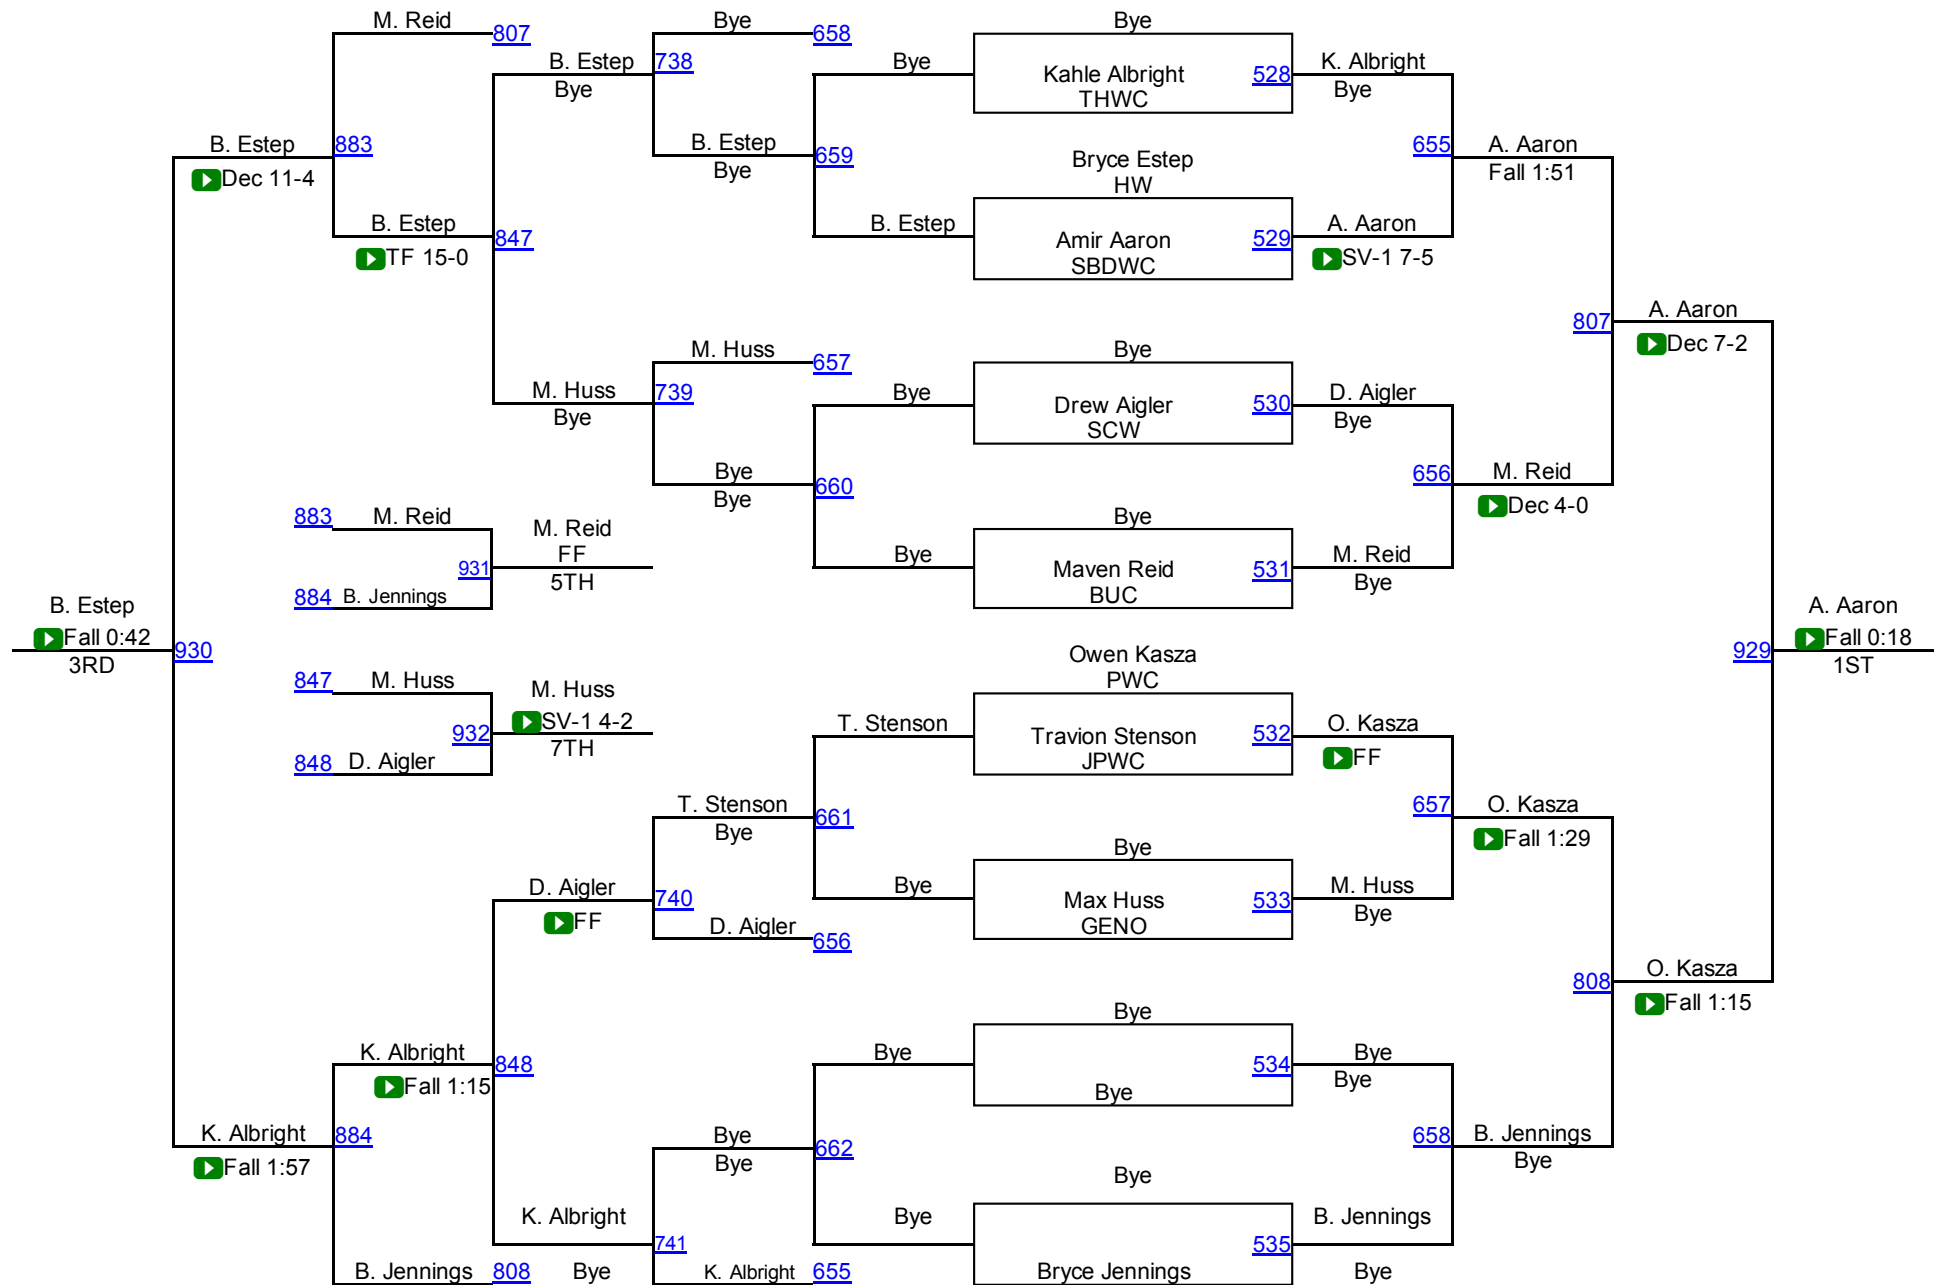

2016 OAC Oregon Grade School District

Division II 58.2