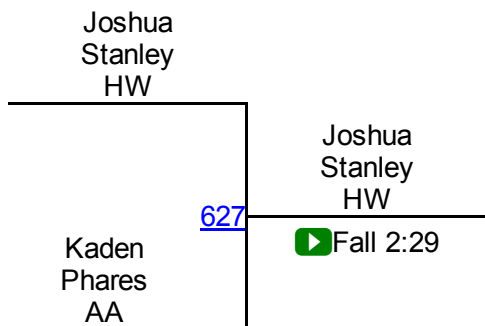

Deaondrea Darden SBDWC	Deaondrea Darden SBDWC
Evan Perry DWC	907
▶ Fall 0:16	

Noah Wellmeier JGWC	Cole Watson ETOL
Cole Watson ETOL	908
▶ Dec 6-0	

N. Wellmeier (JGWC)
5TH

2016 OAC Oregon Grade School District

Round 2

Round 3

E. Anderson (CAT)

1ST

J. Stanley (HW)

2ND

K. Phares (AA)

3RD