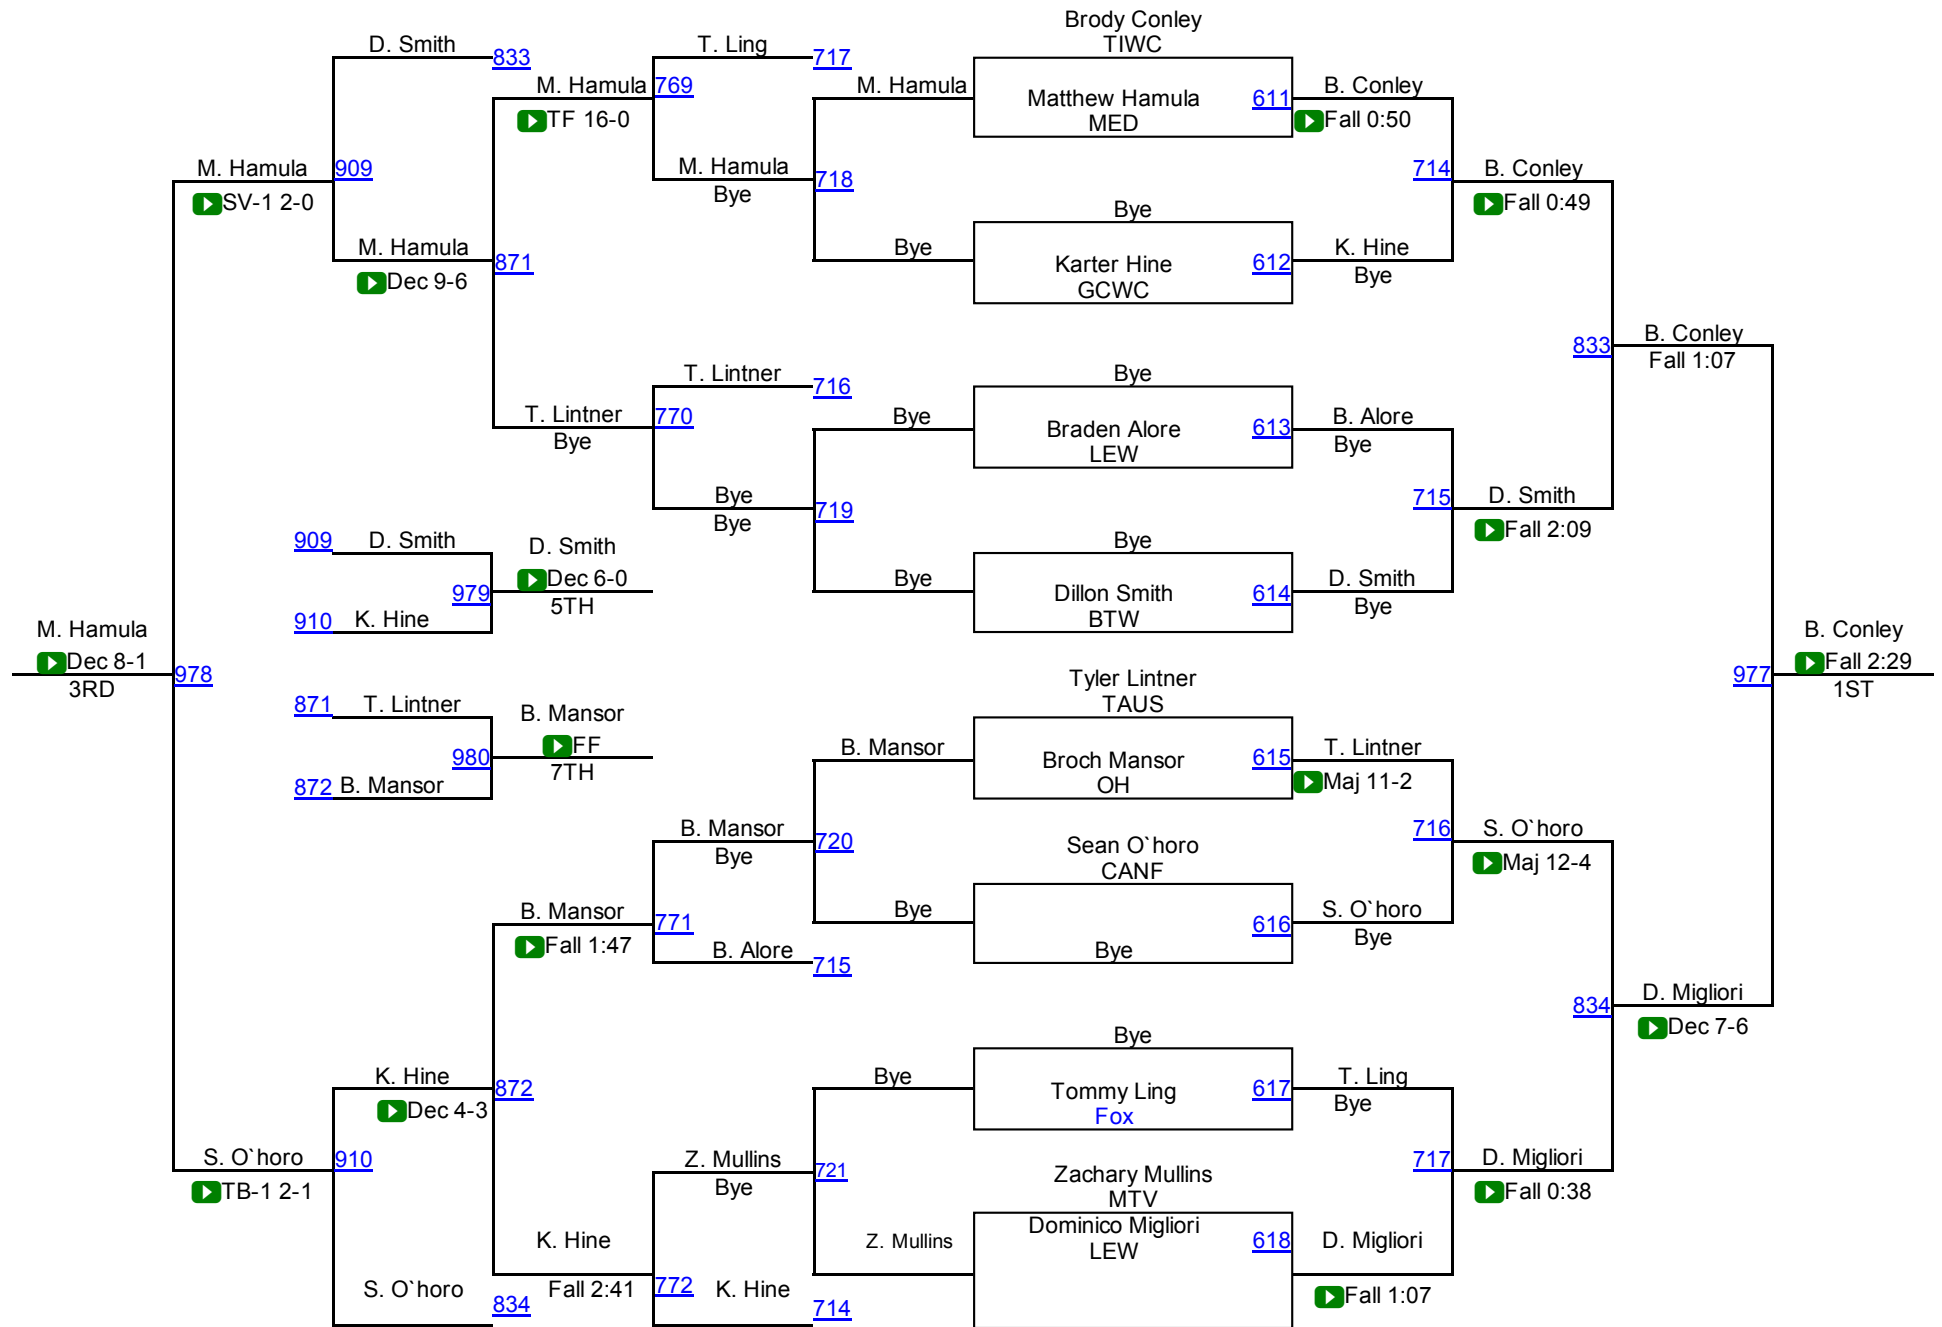

2016 OAC Oregon Grade School District

Division IV 100.4