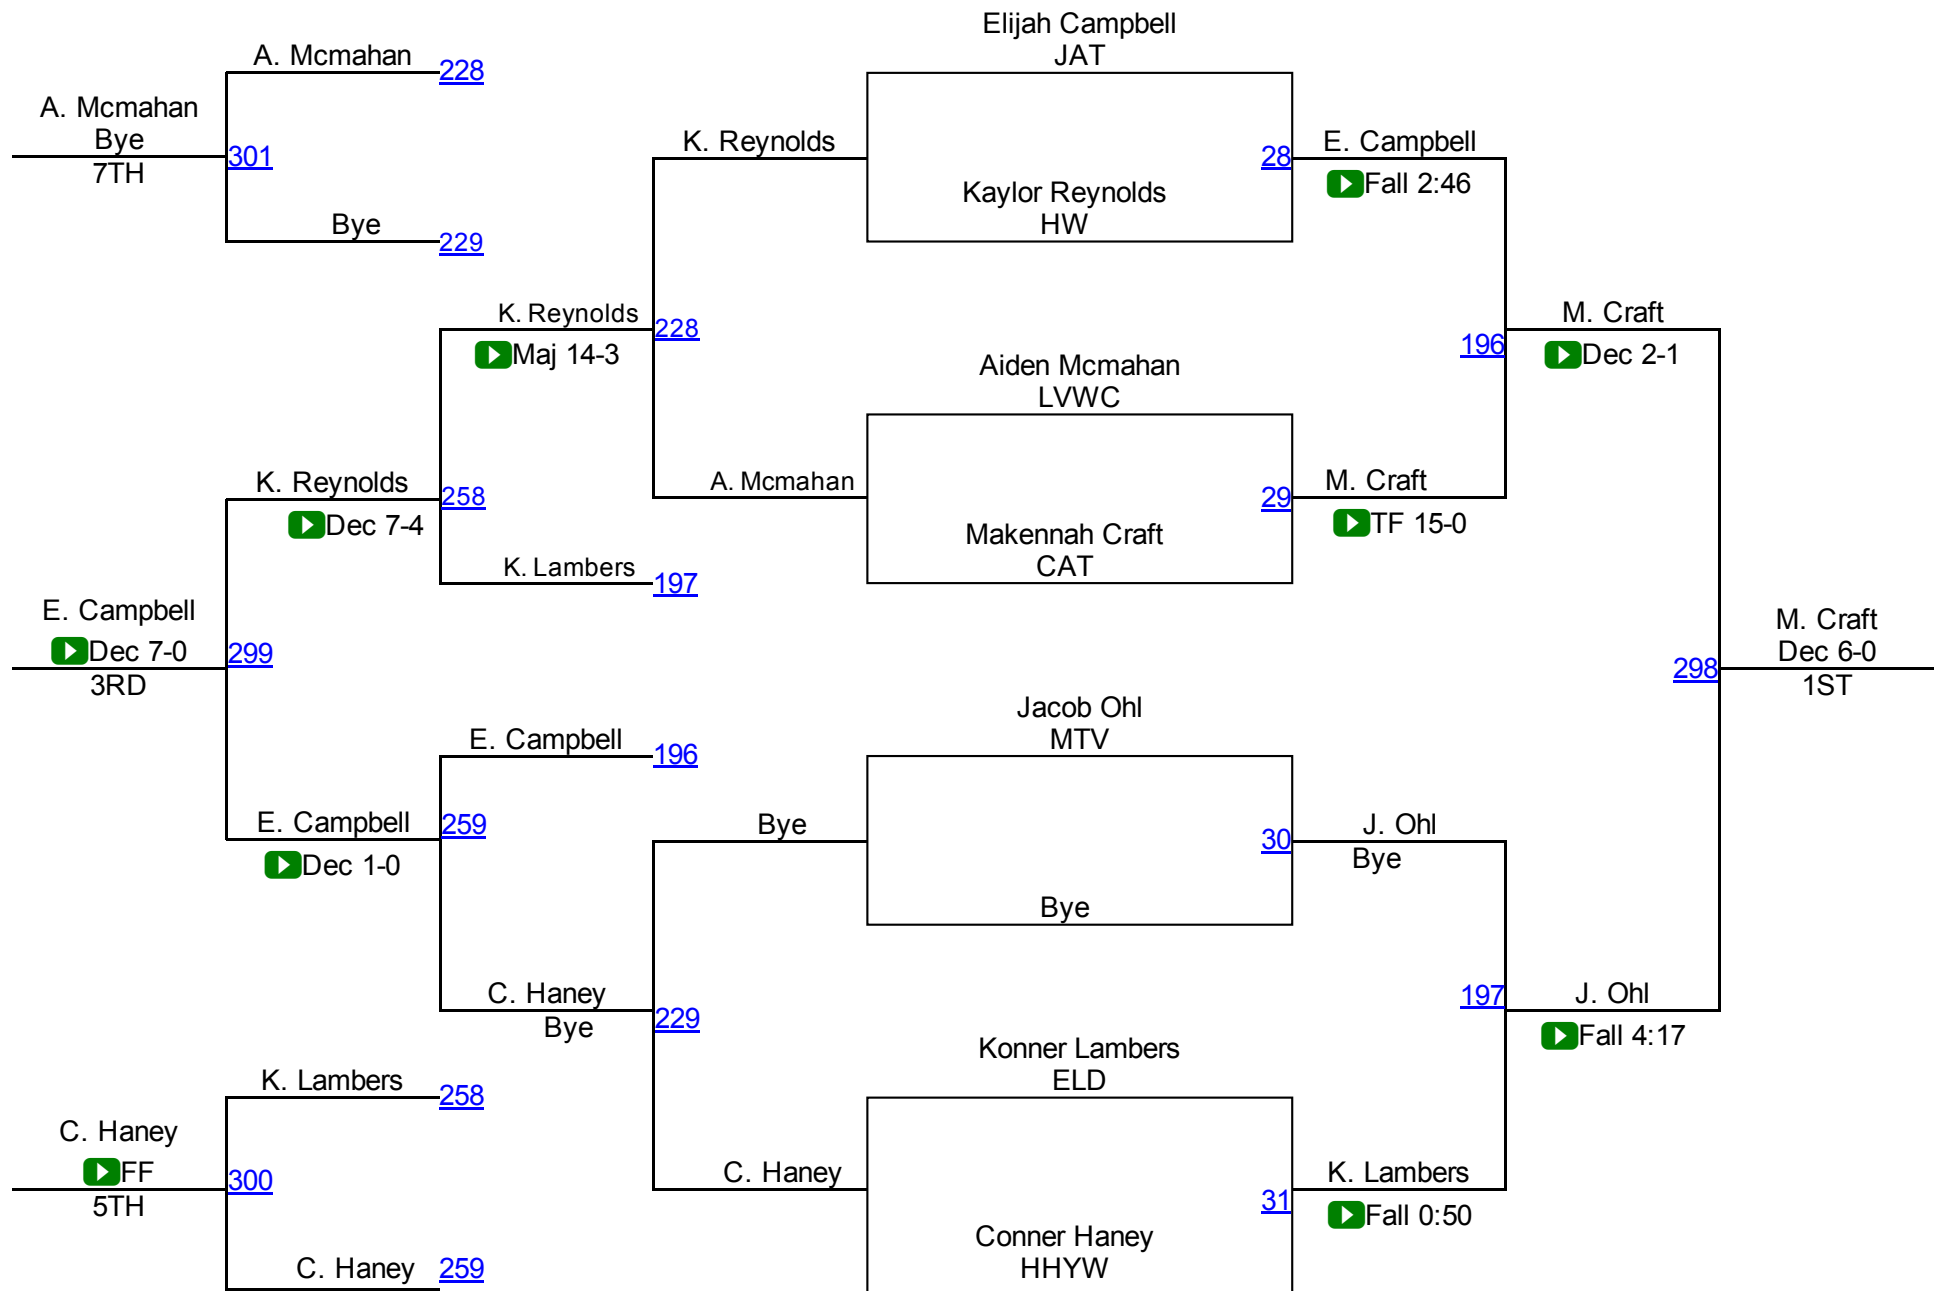

2016 OAC Oregon Grade School District

Division III 55.3