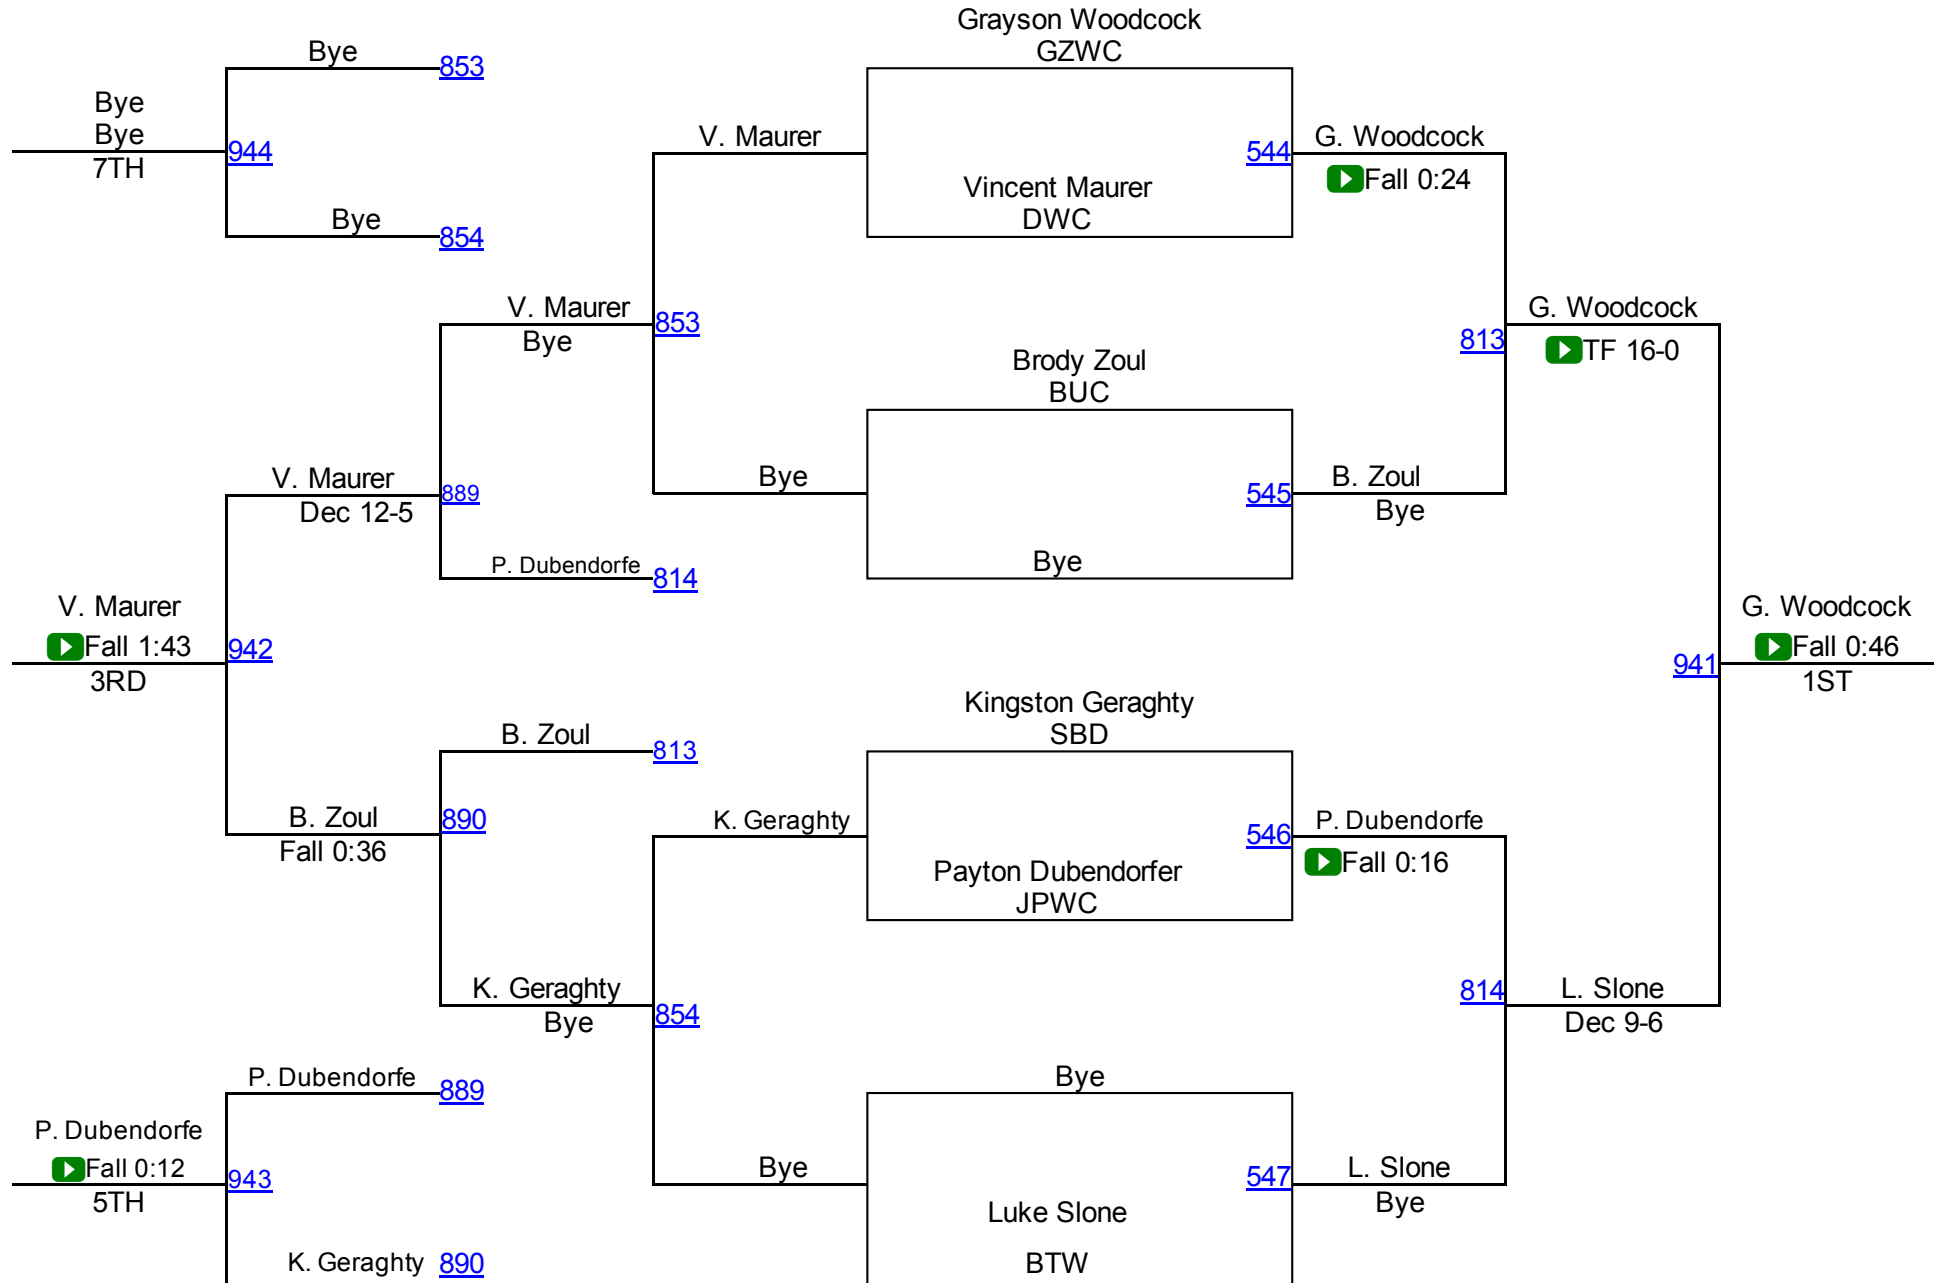

2016 OAC Oregon Grade School District

Division II 70.2