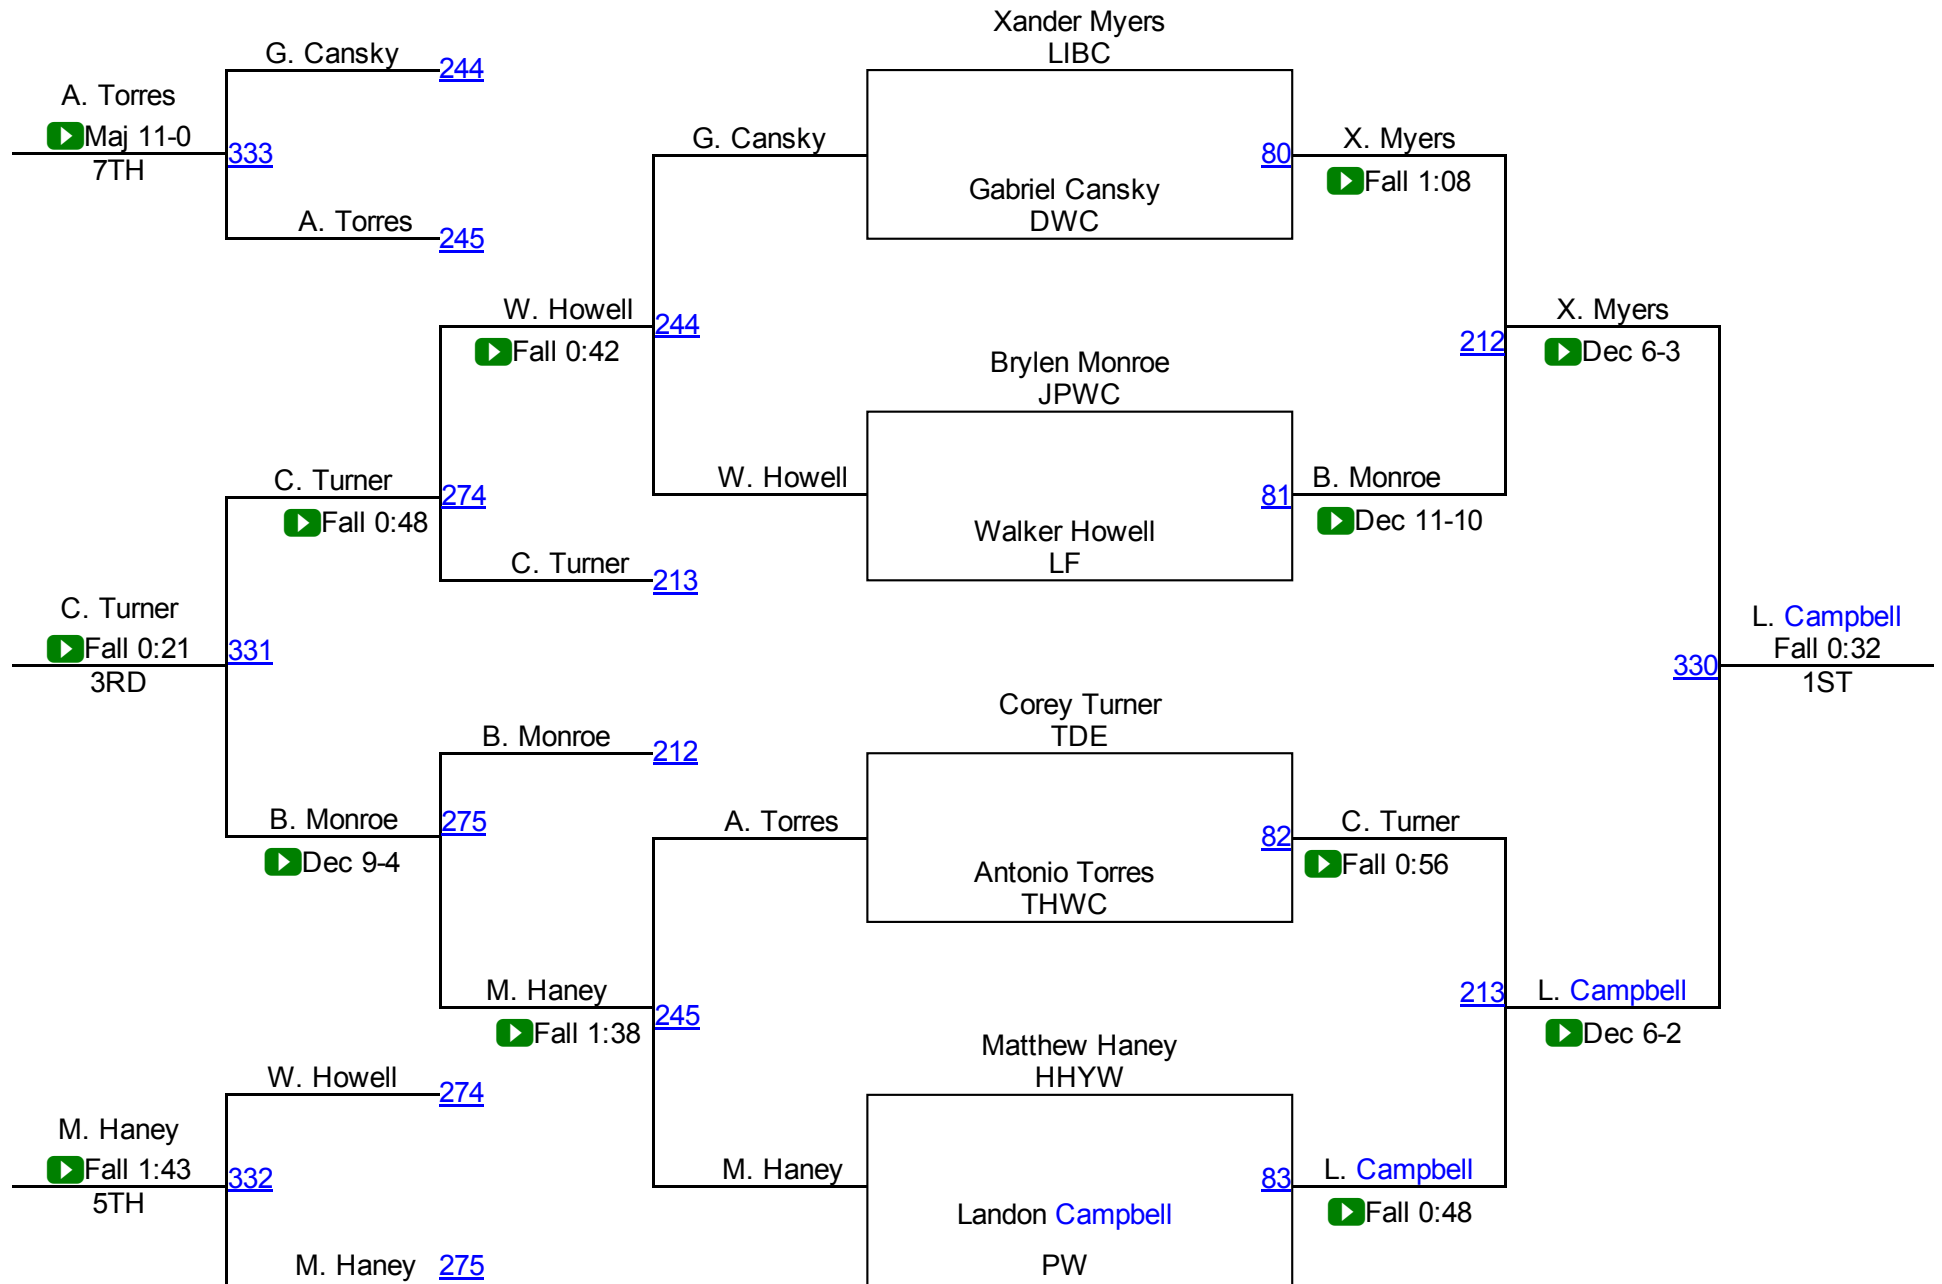

2016 OAC Oregon Grade School District

Division III 95.3