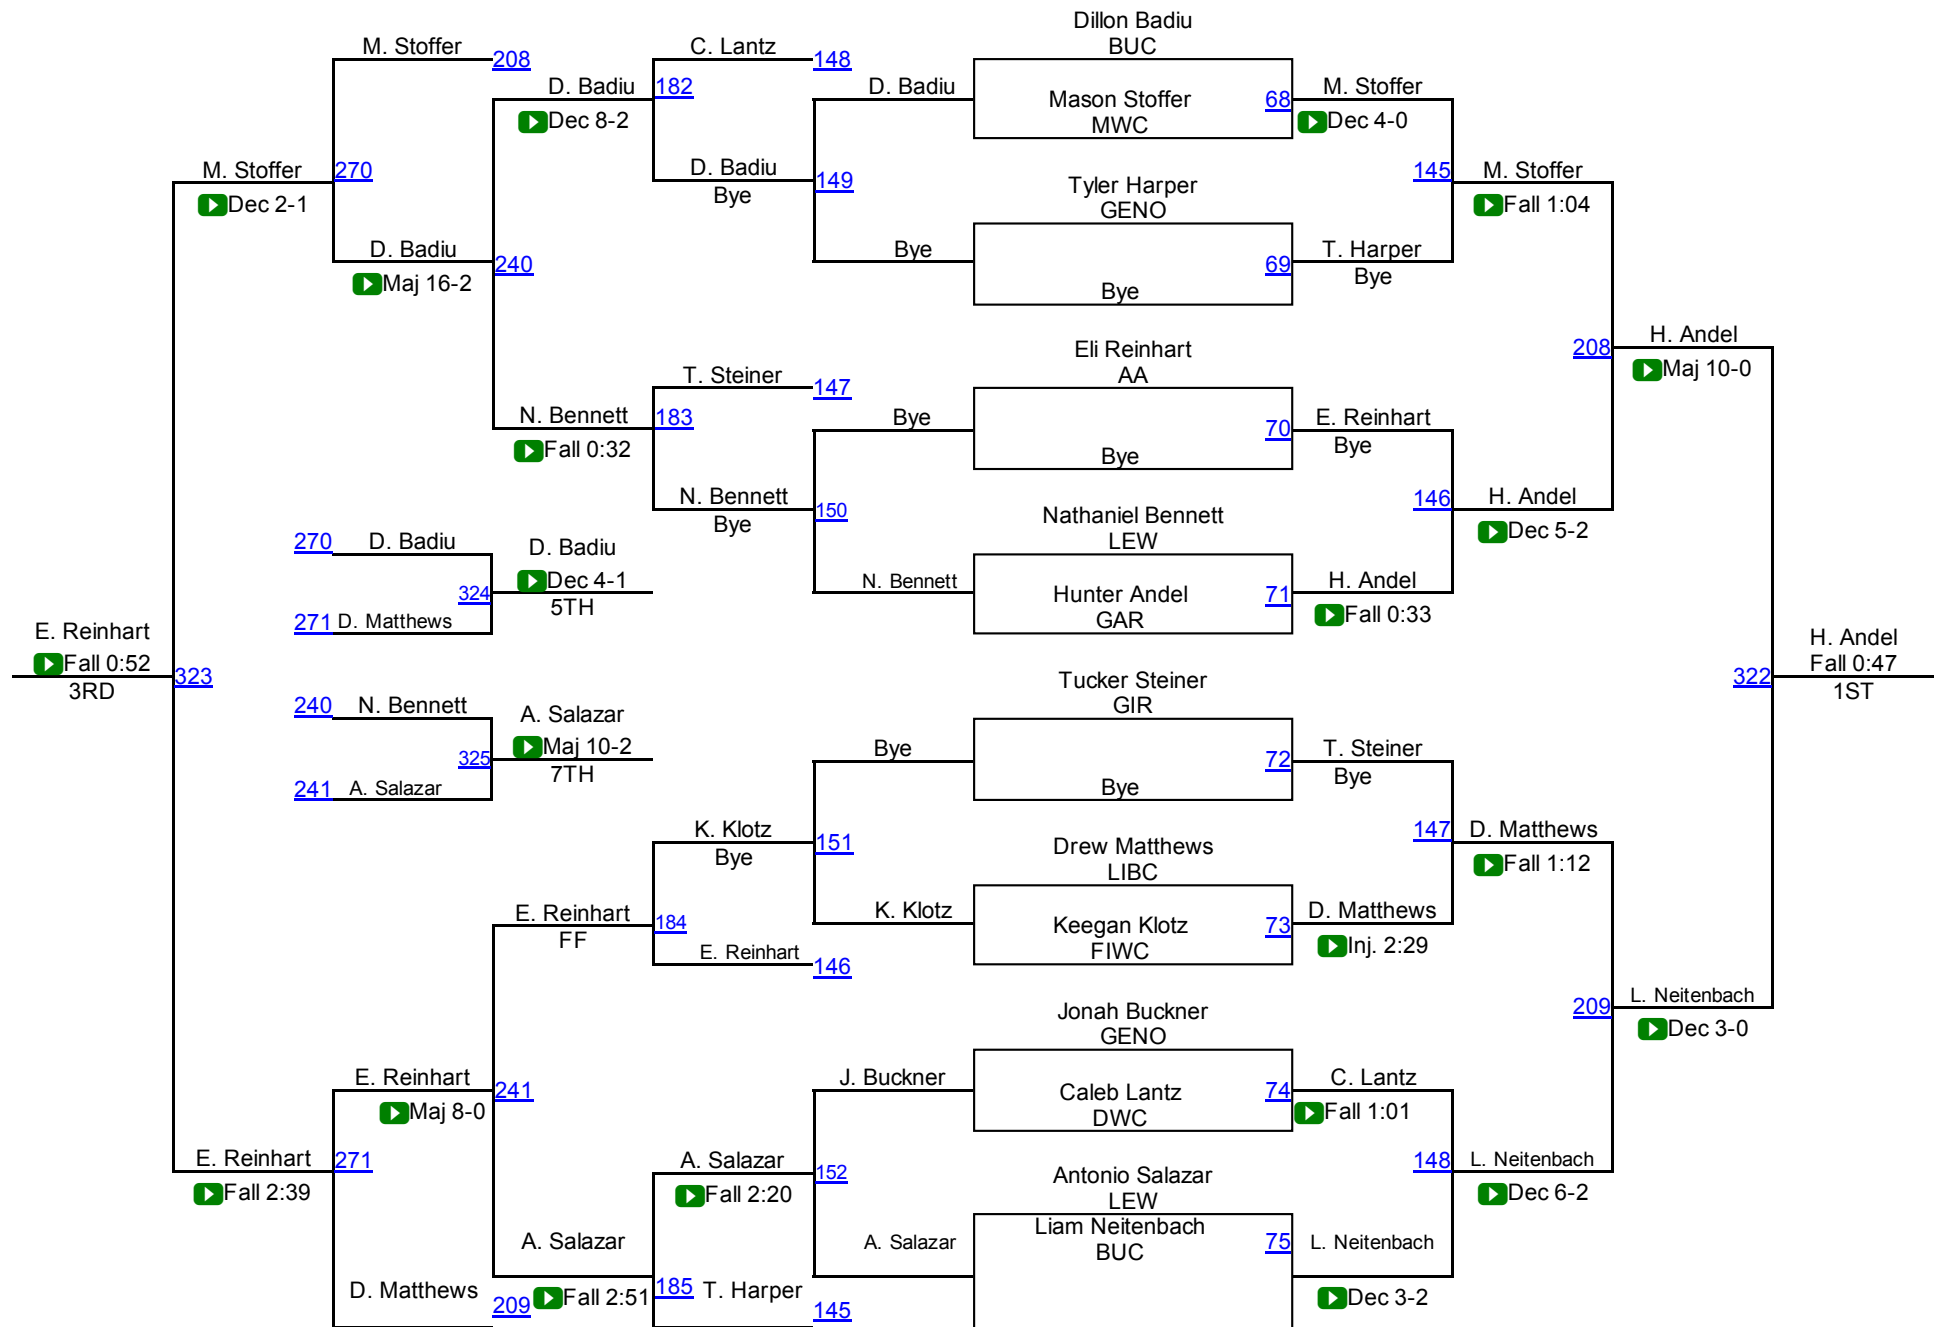

2016 OAC Oregon Grade School District

Division III 80.3