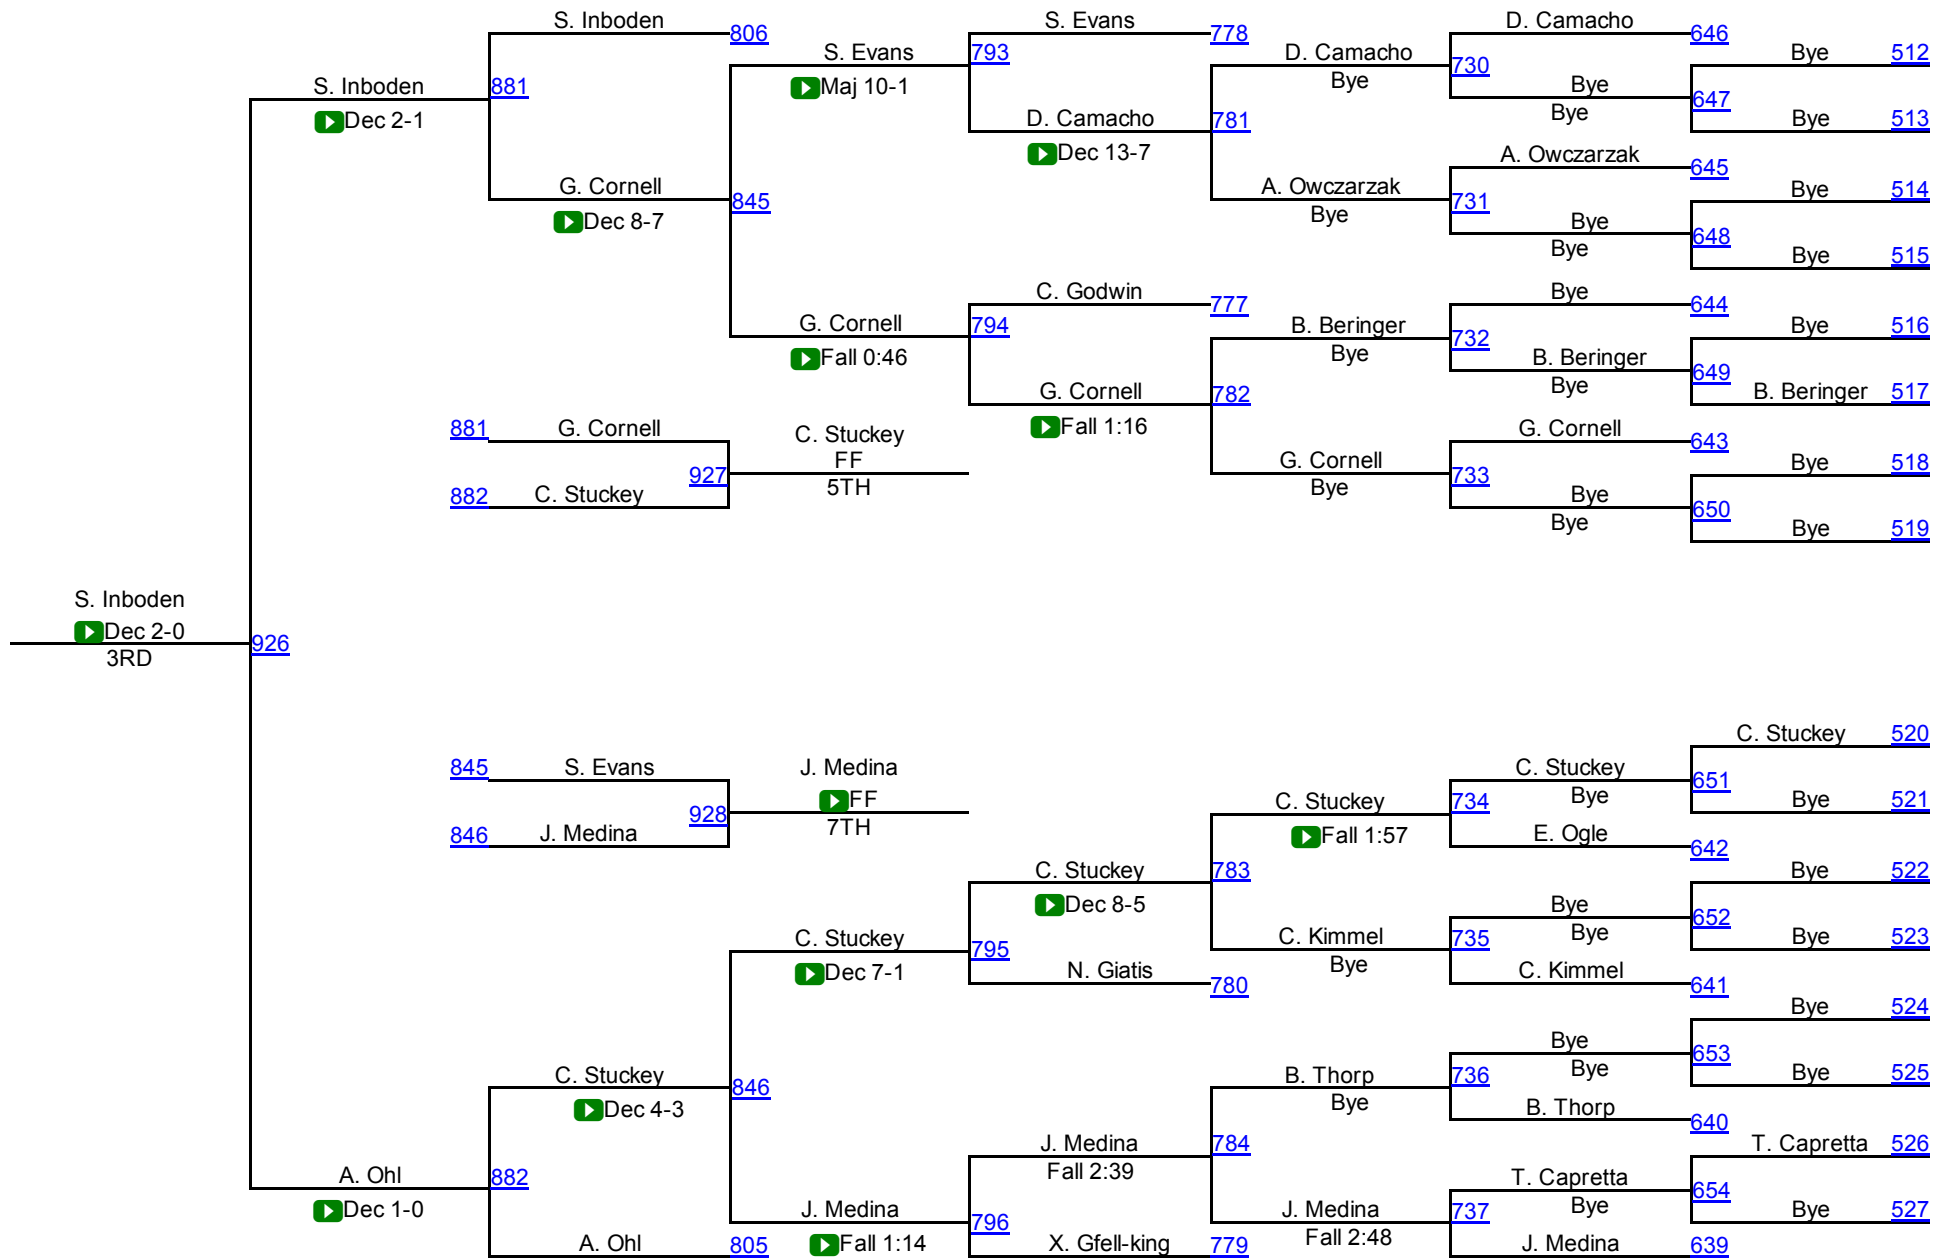

Division II 55.2