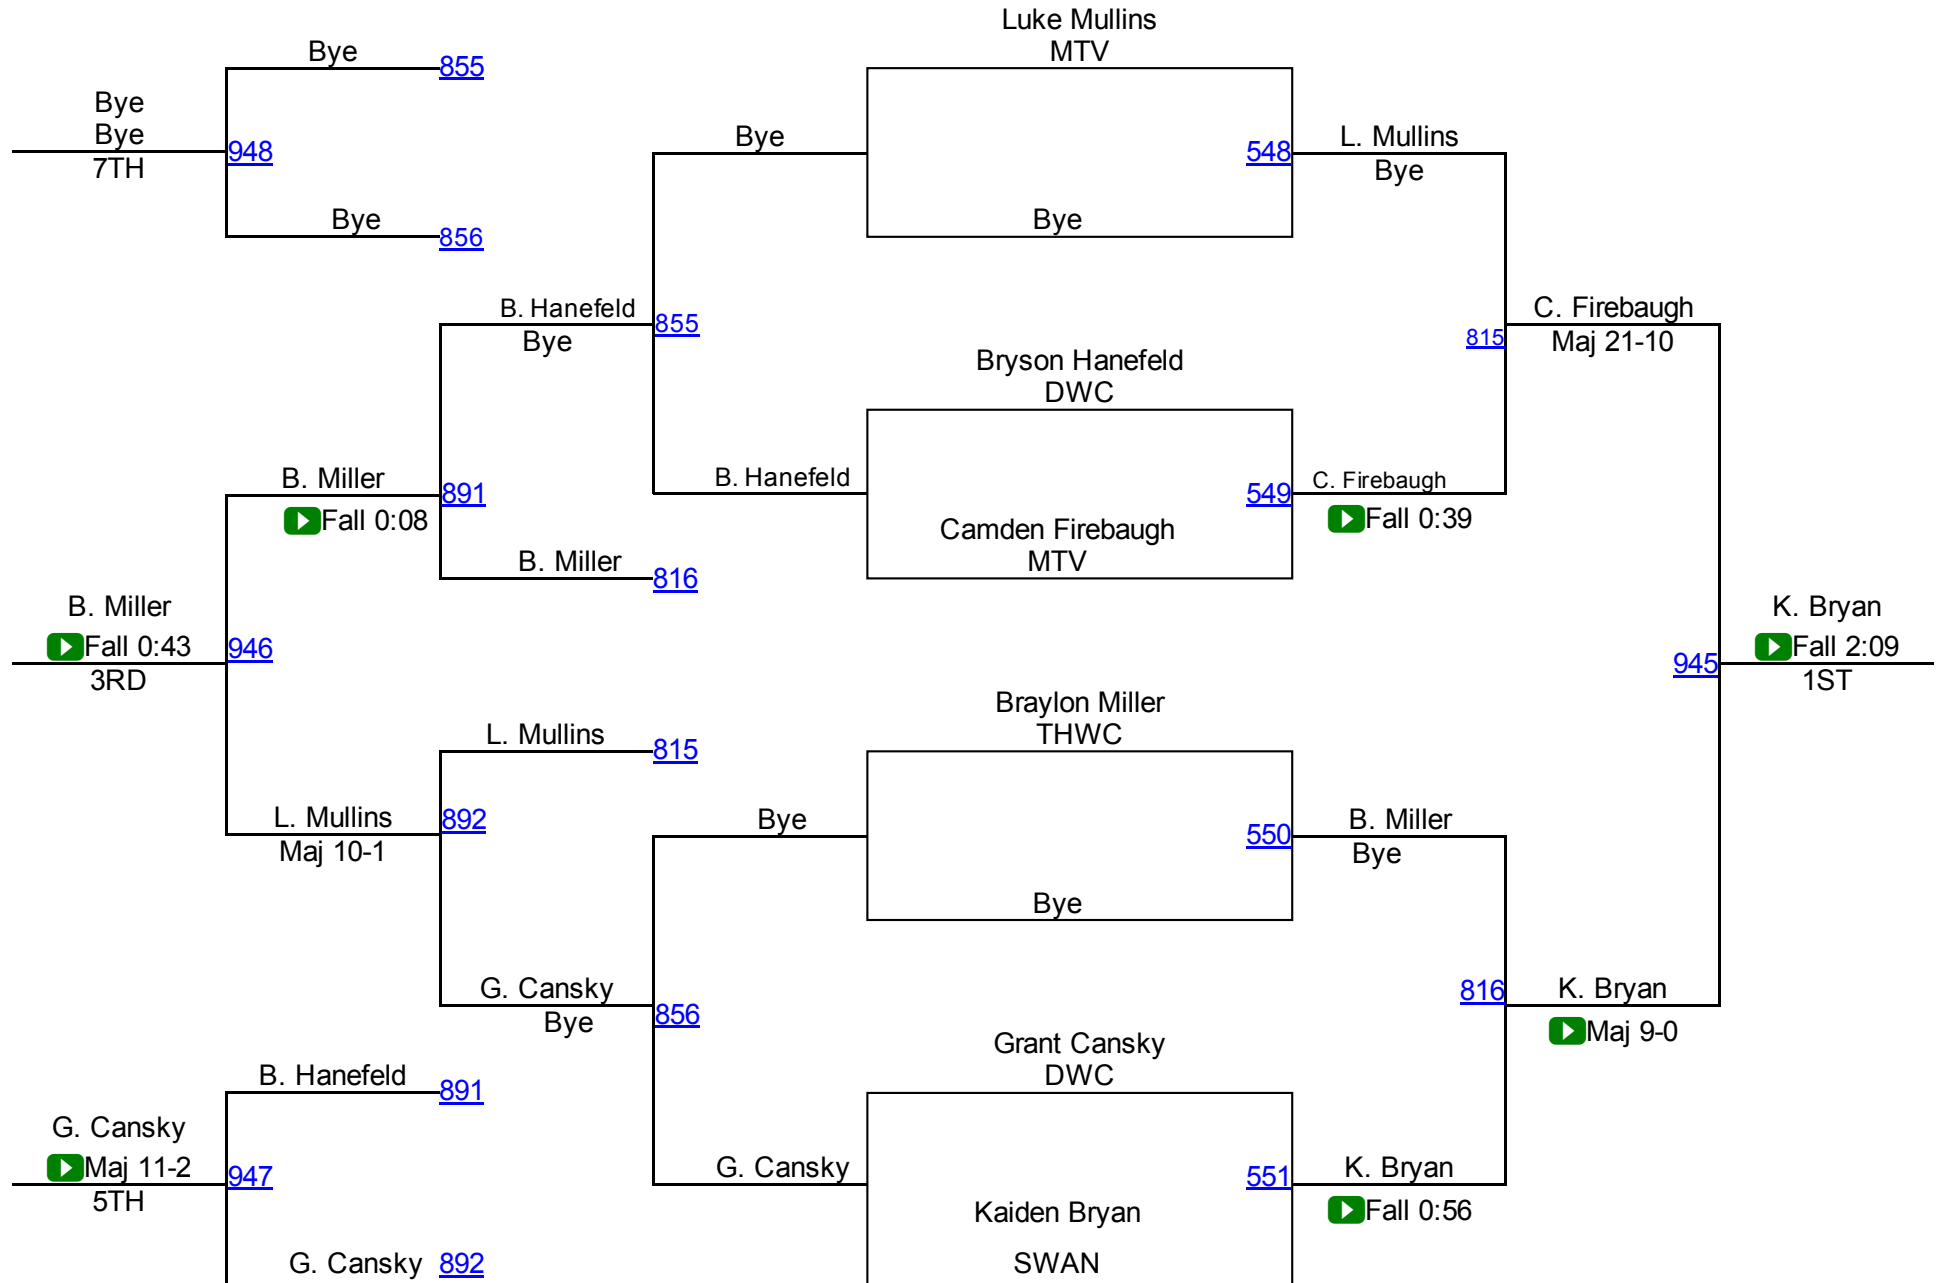

2016 OAC Oregon Grade School District

Division II 75.2