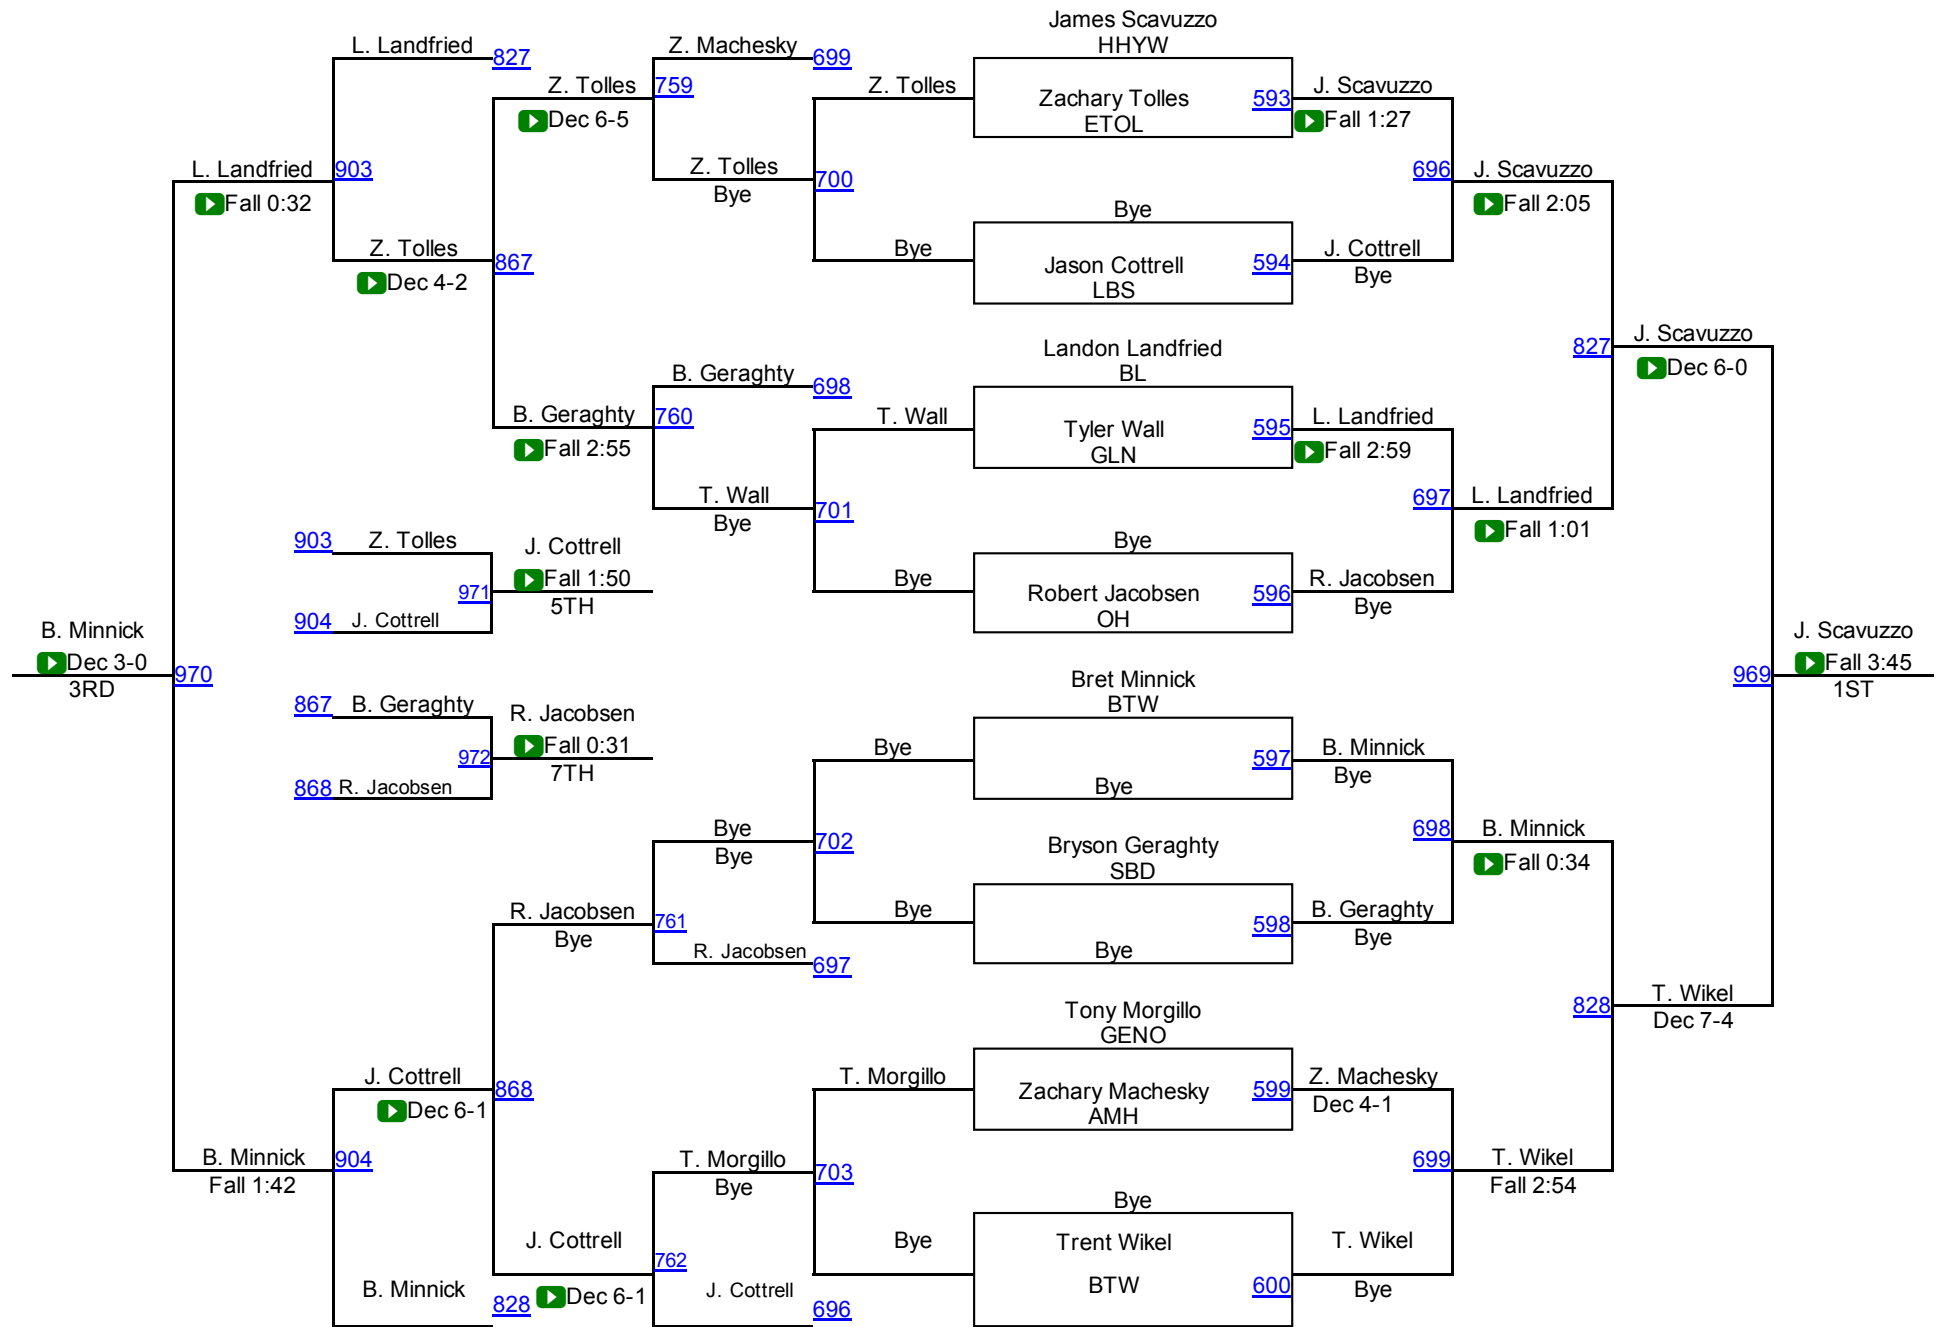

2016 OAC Oregon Grade School District

Division IV 85.4