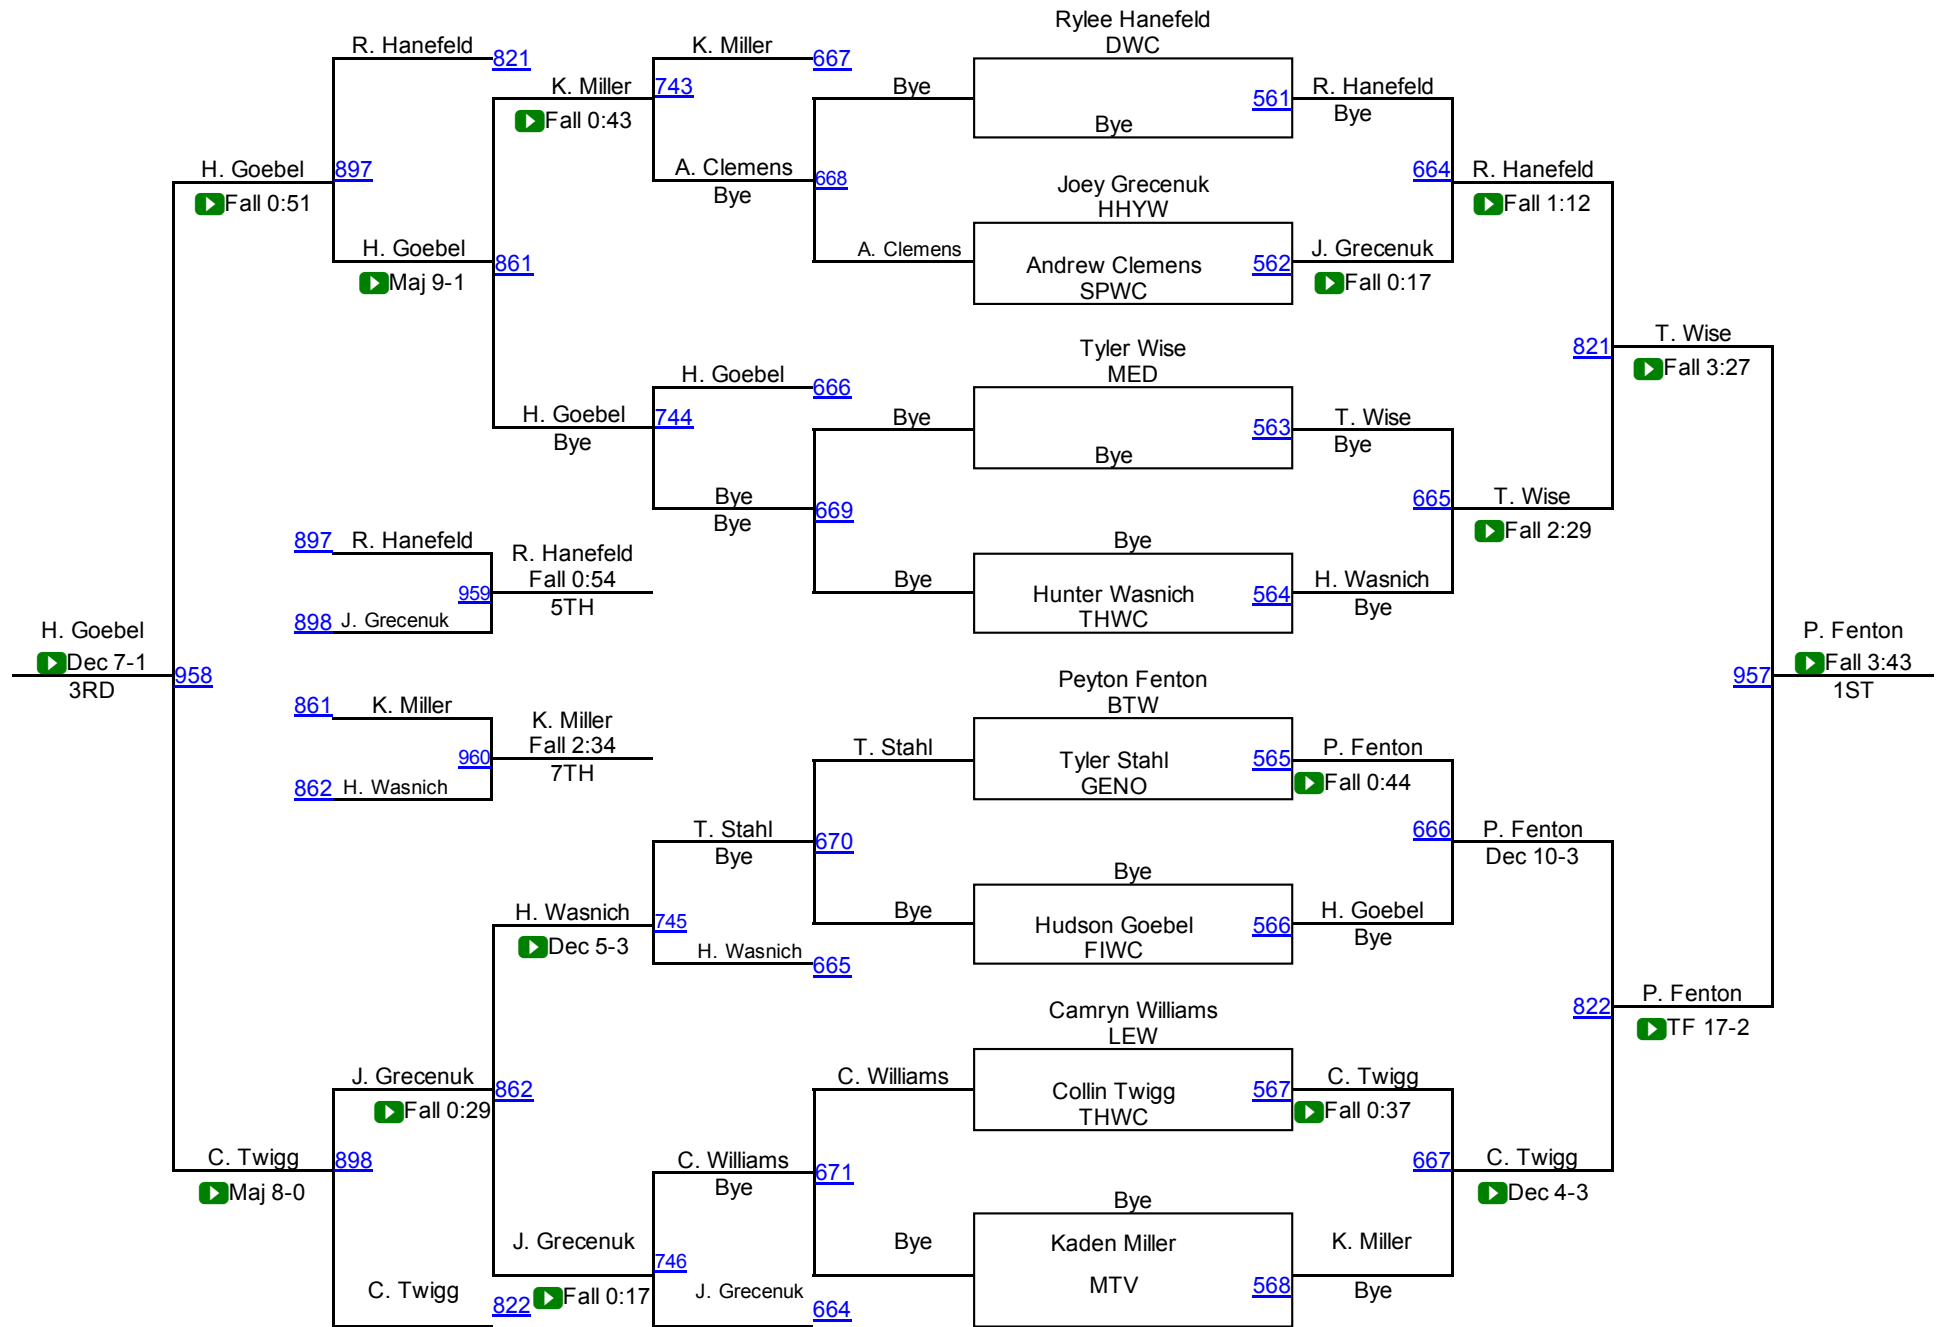

2016 OAC Oregon Grade School District

Division IV 70.4