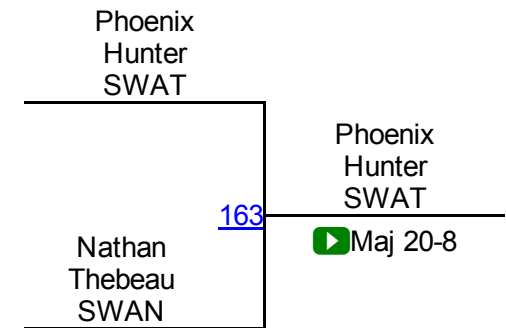

Round 3

P. Hunter (SWAT)
1ST

N. Thebeau (SWAN)
2ND

B. Crow (LIBC)
3RD

2016 OAC Oregon Grade School District

Division I 60.1

2016 OAC Oregon Grade School District

Division I 75.1