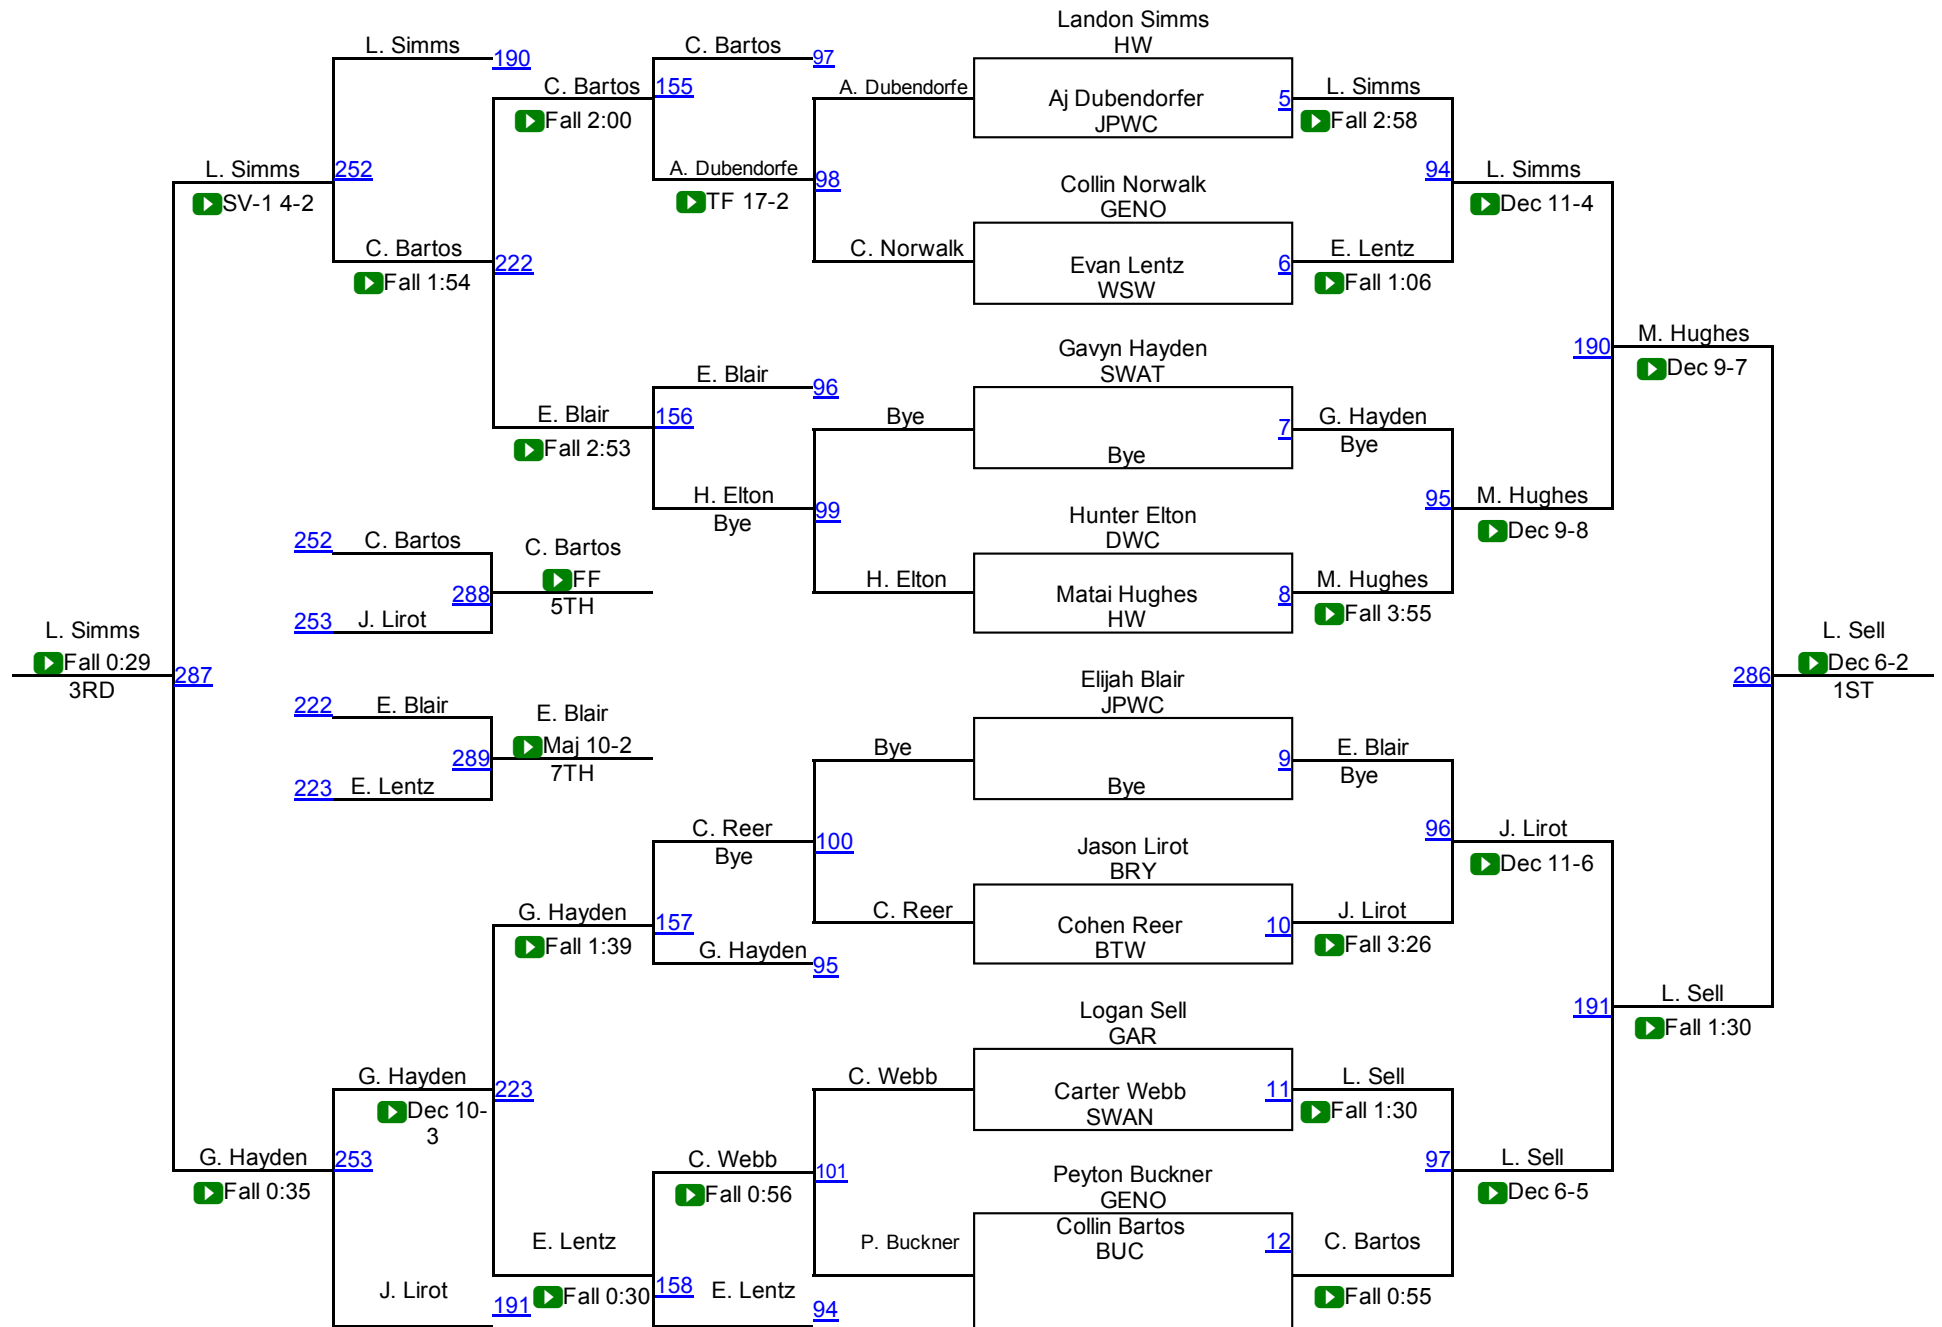

2016 OAC Oregon Grade School District

Division I 45.1