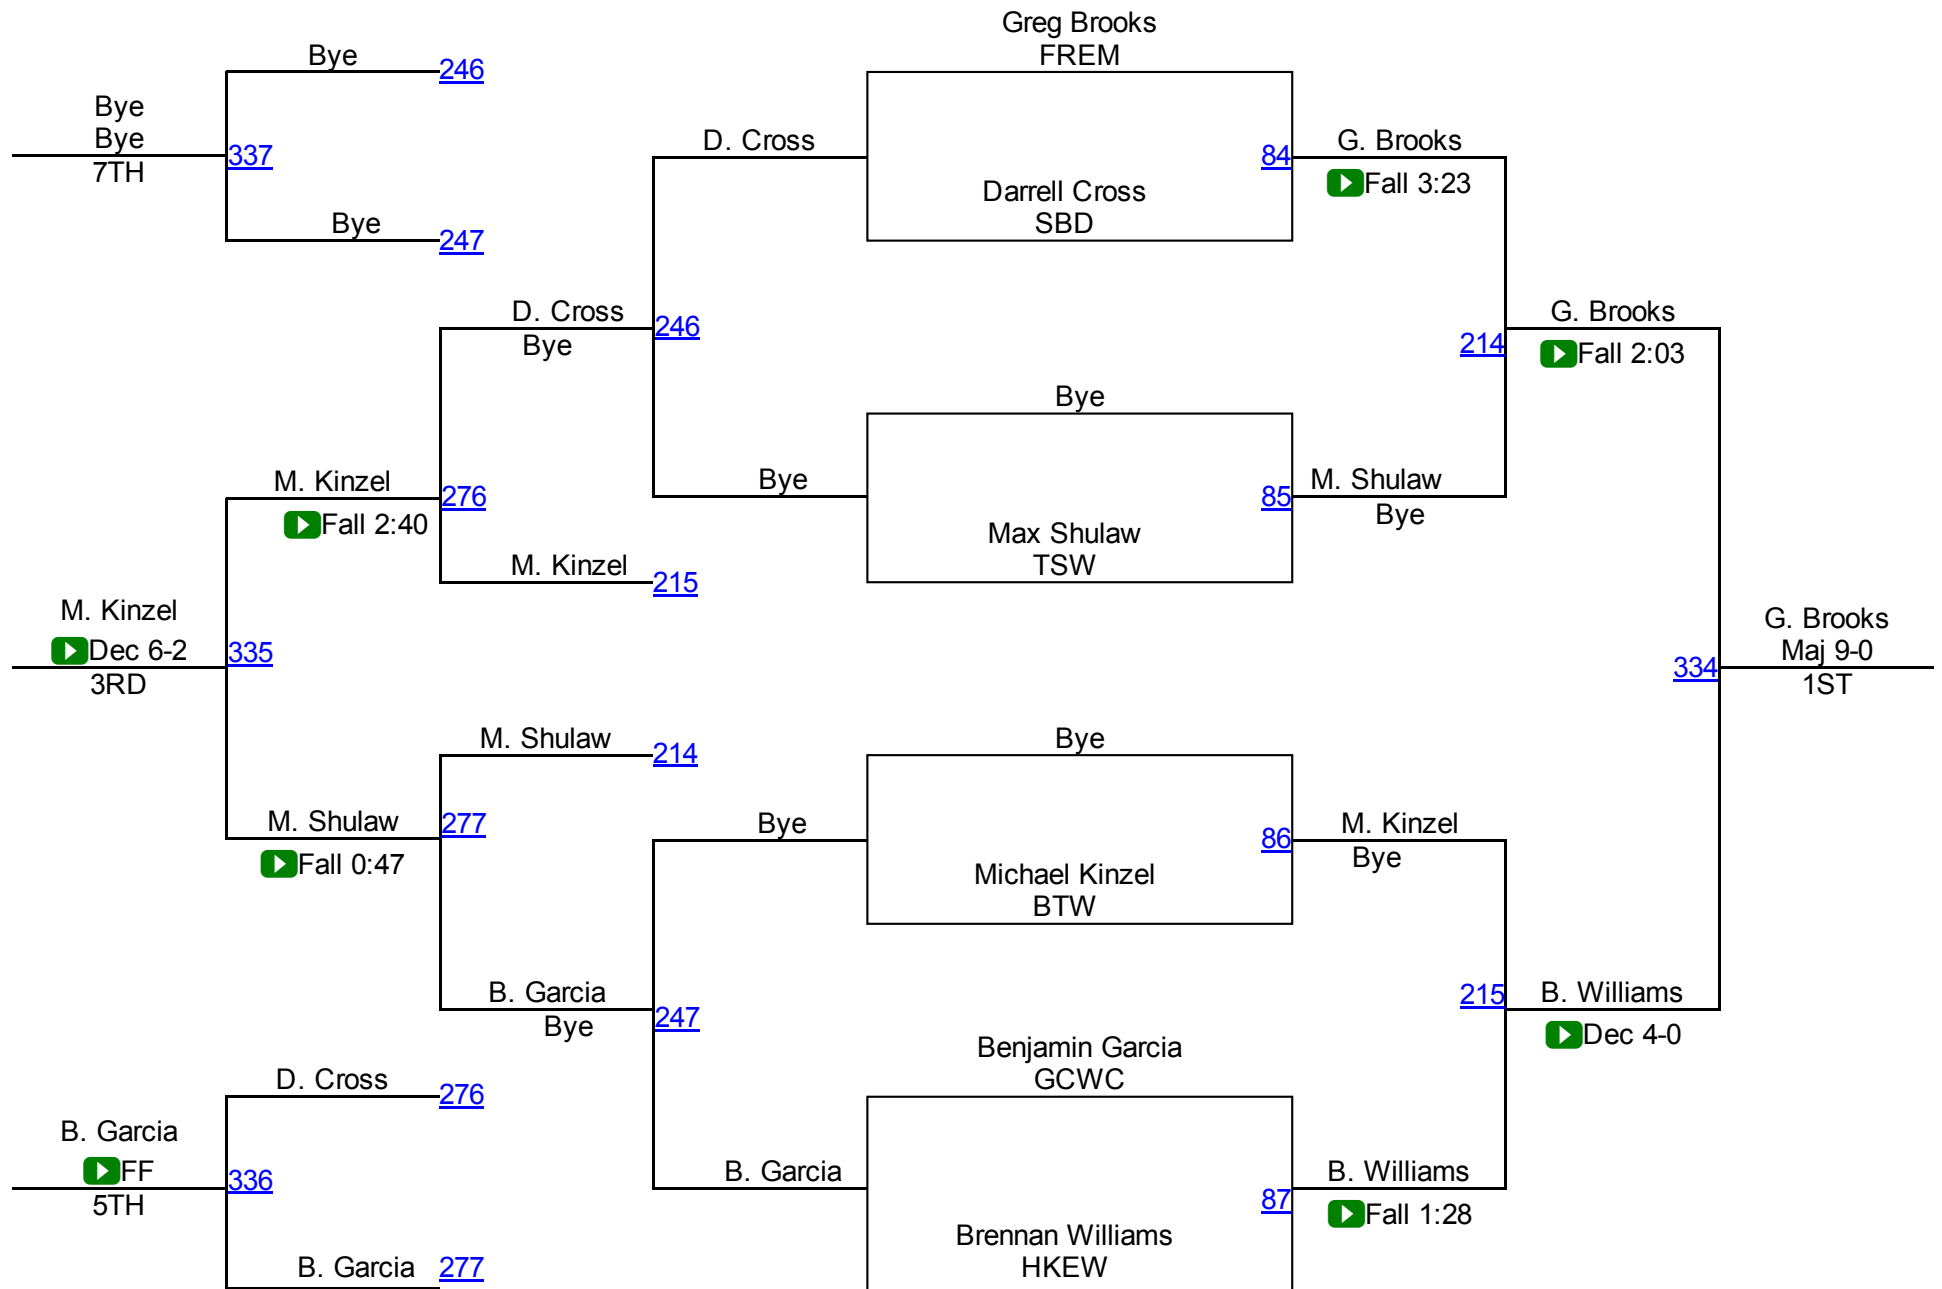

2016 OAC Oregon Grade School District

Division III 110.3