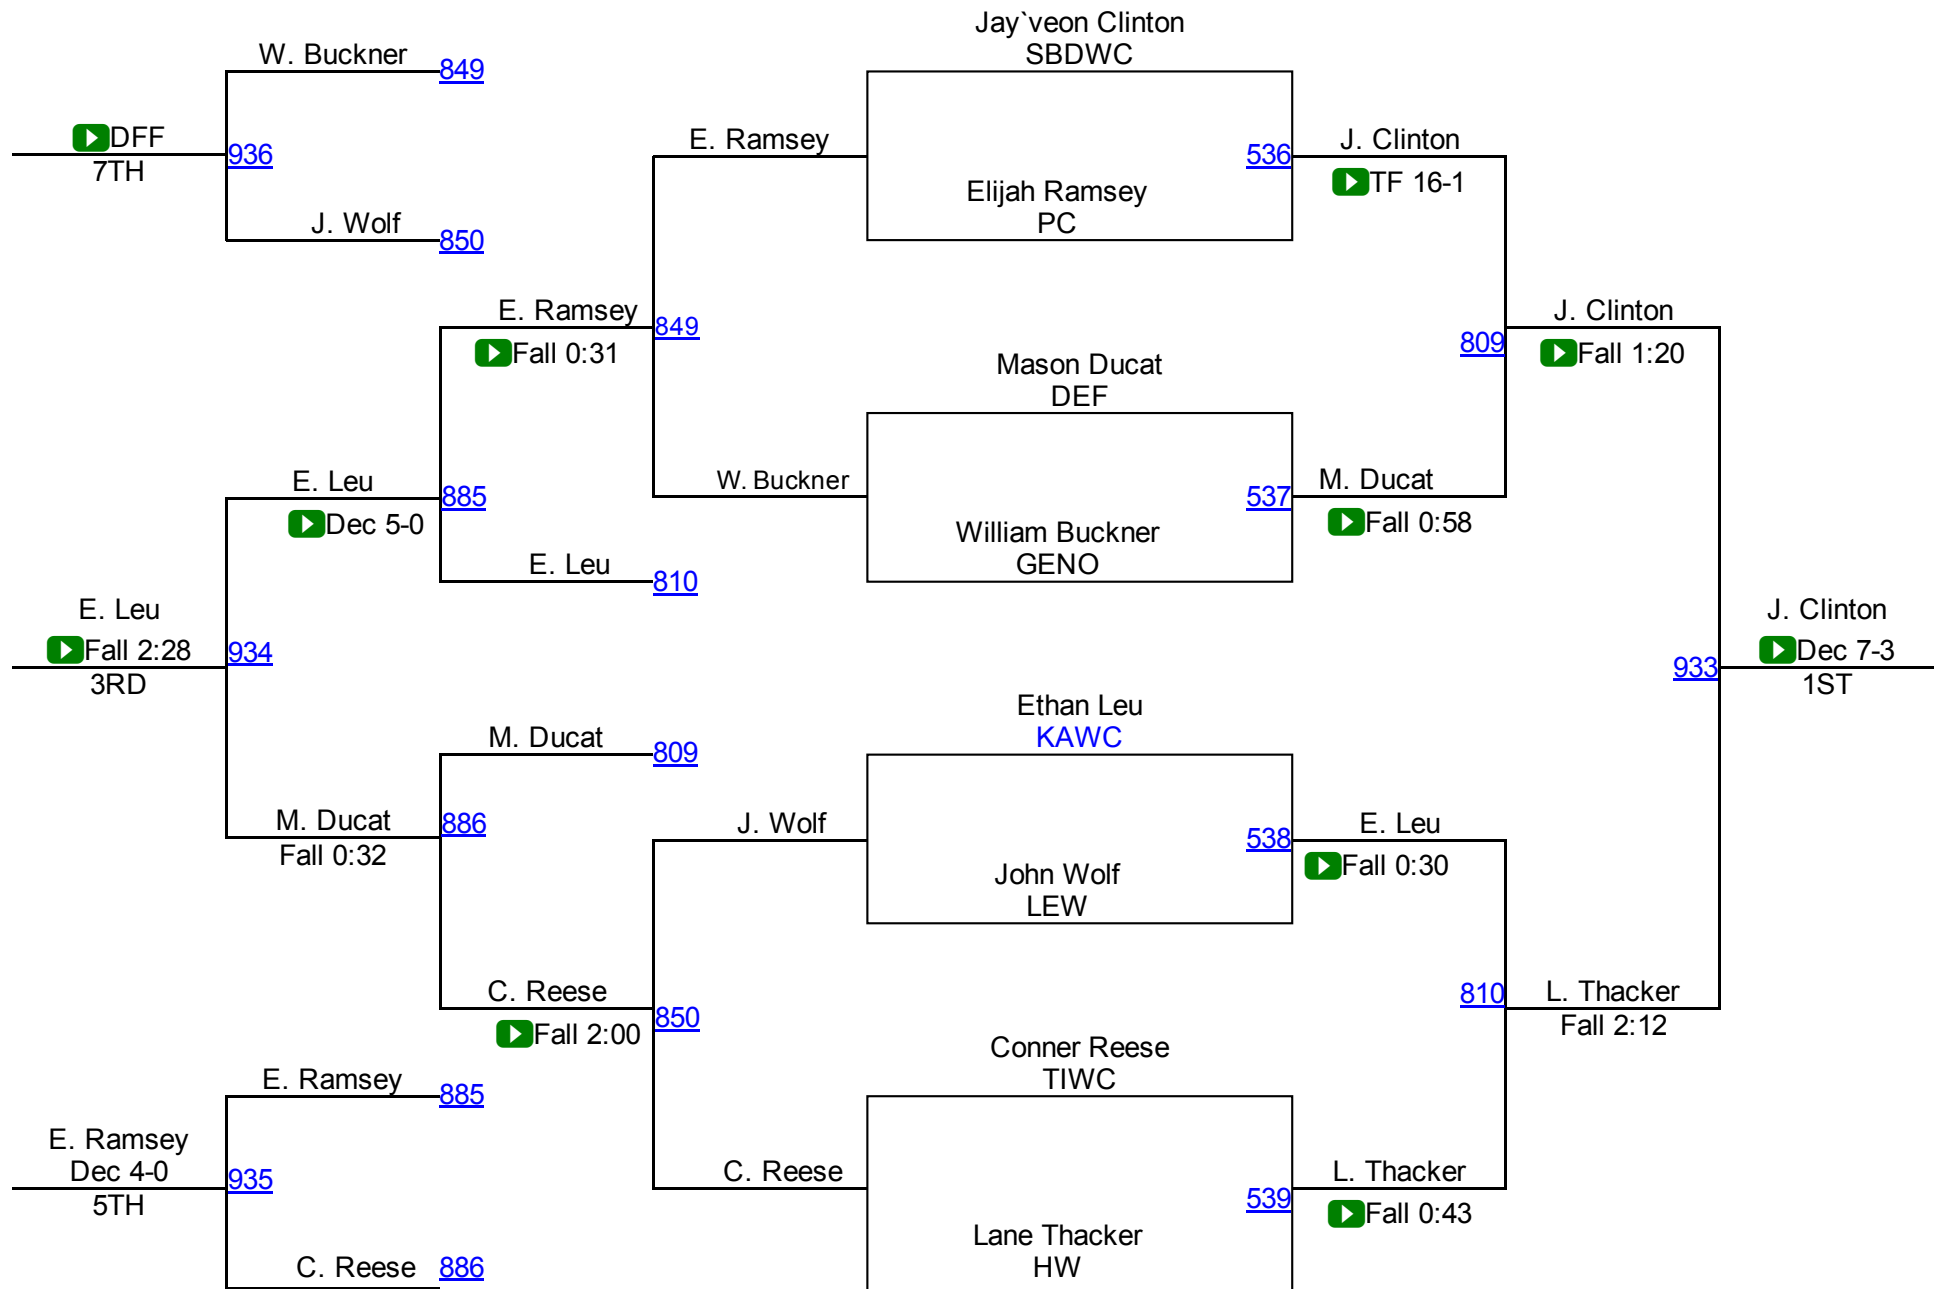

2016 OAC Oregon Grade School District

Division II 61.2