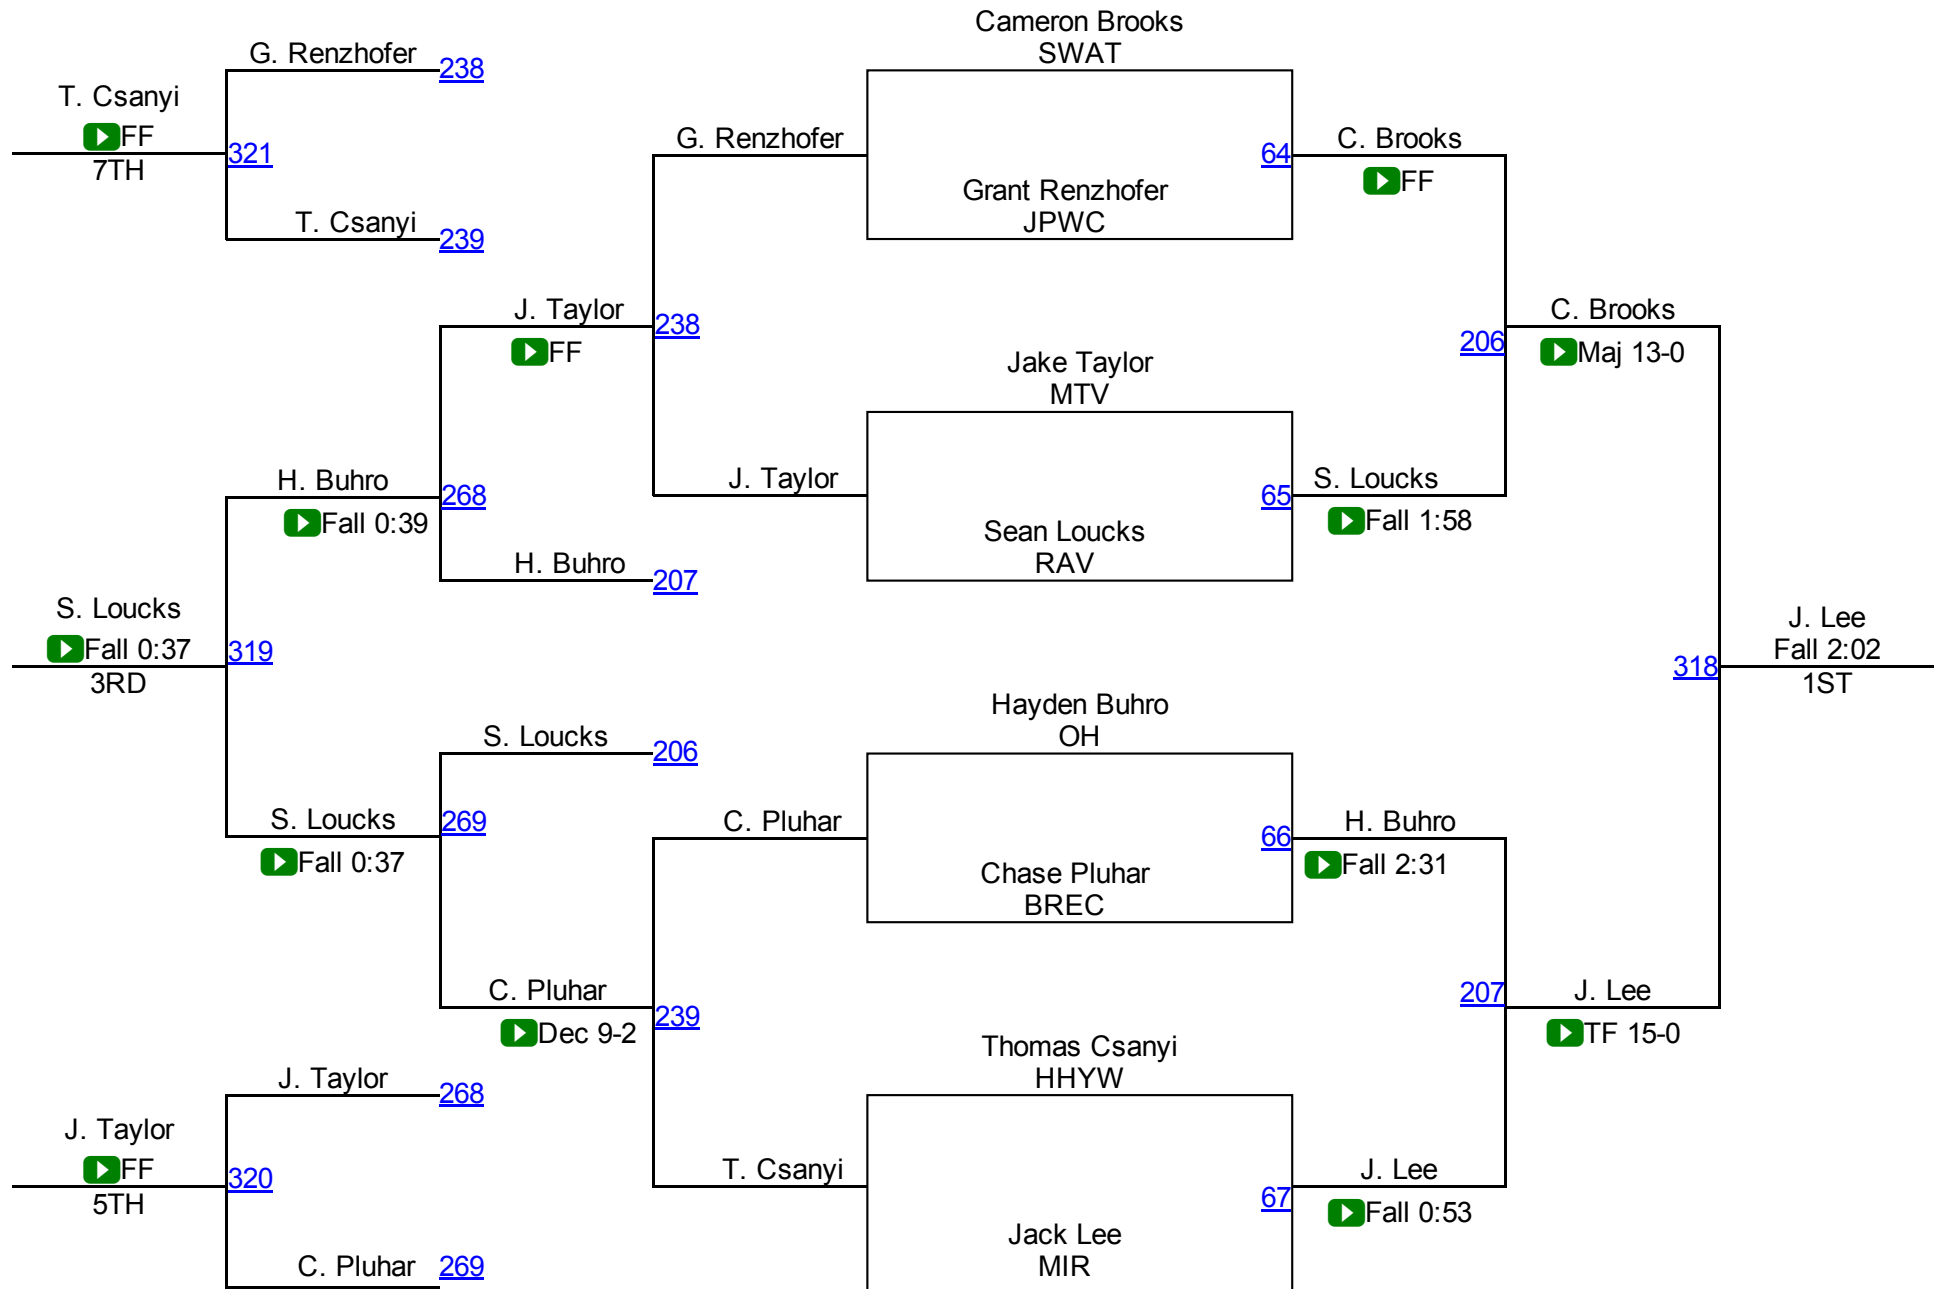

2016 OAC Oregon Grade School District

Division III 75.3