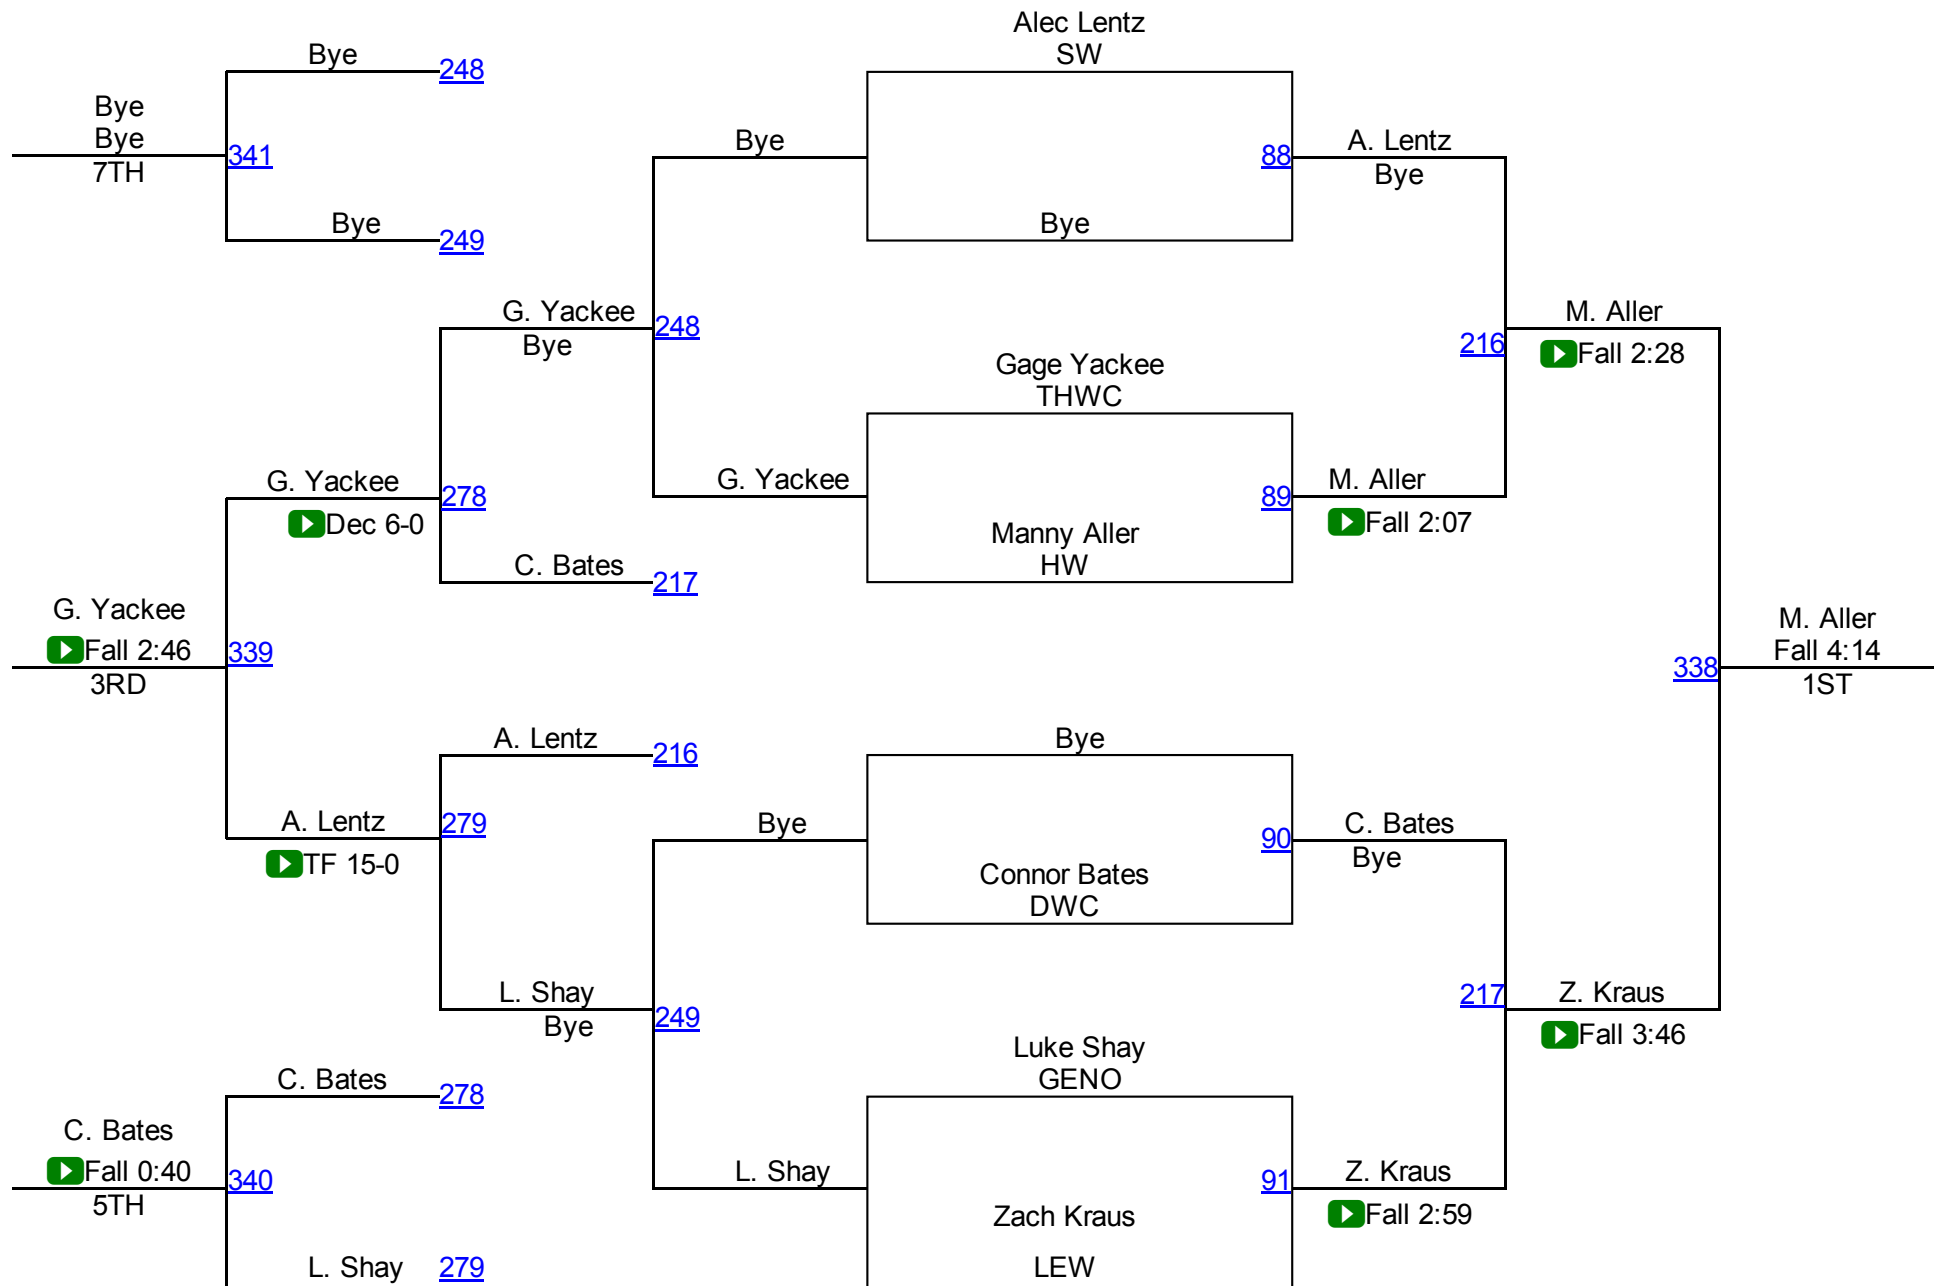

2016 OAC Oregon Grade School District

Division III 130.3