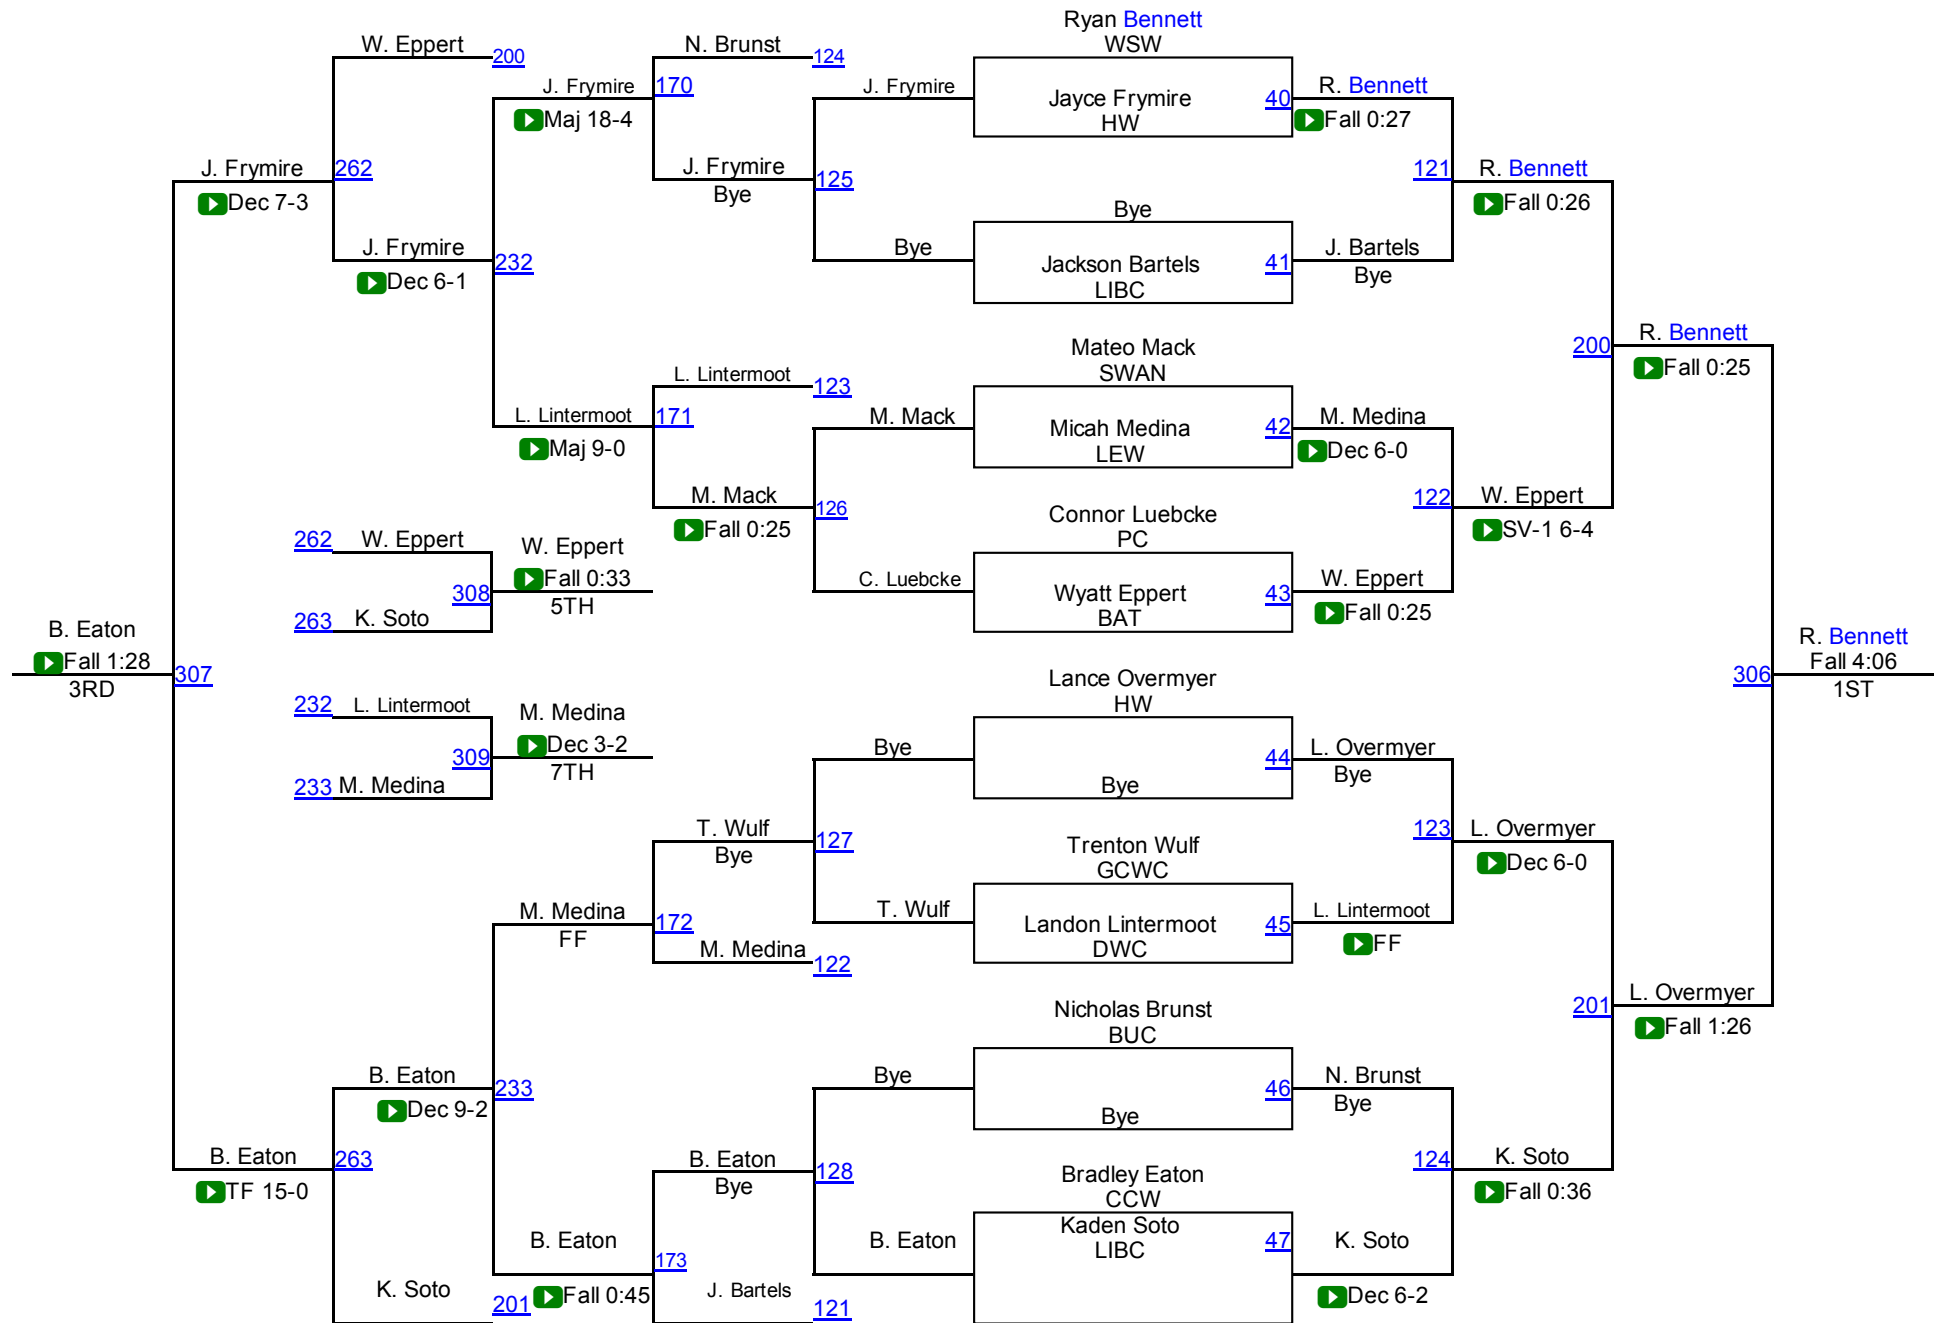

2016 OAC Oregon Grade School District

Division III 65.3