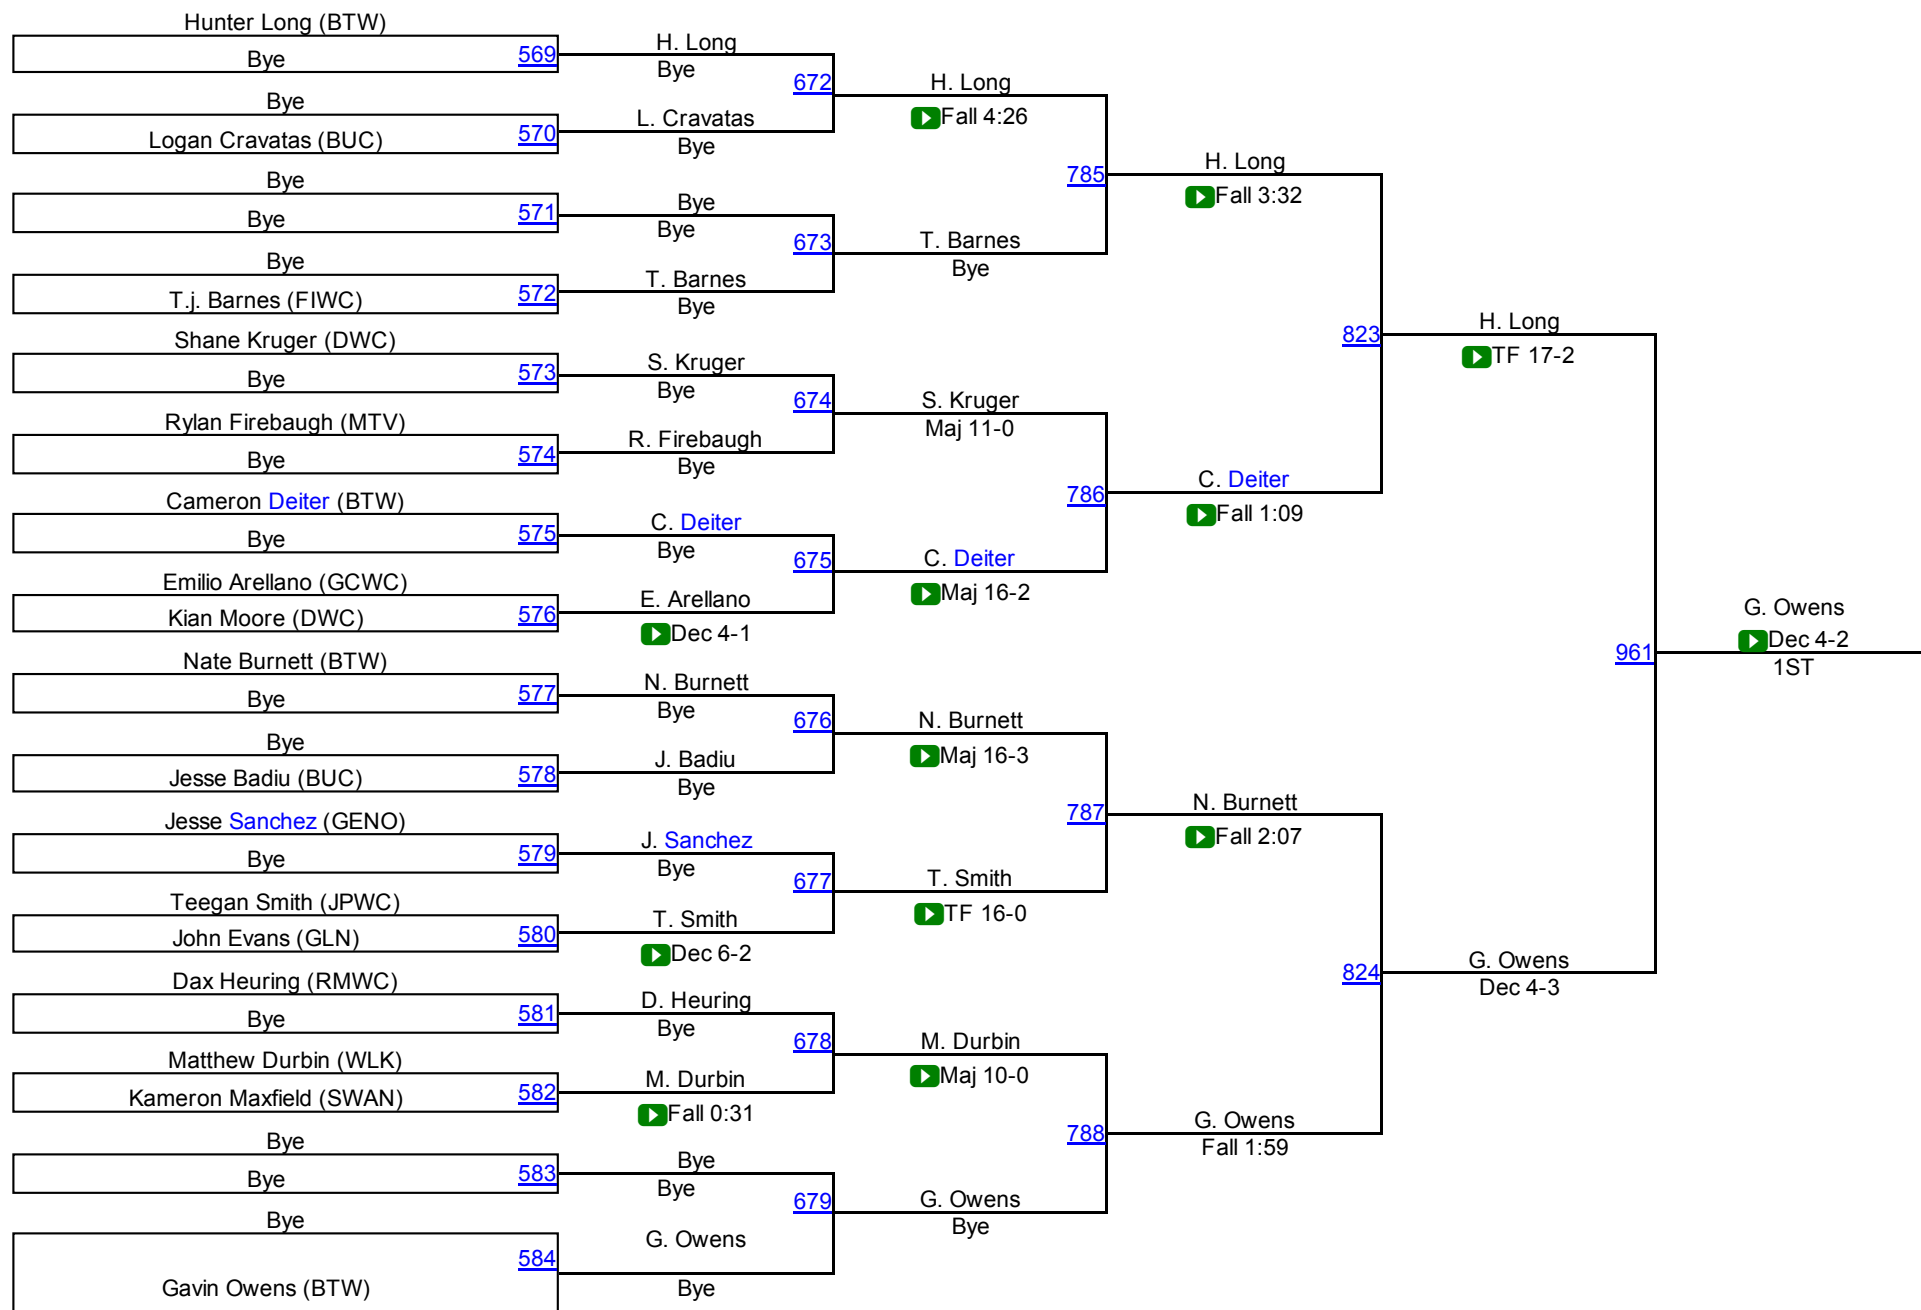

2016 OAC Oregon Grade School District

Division IV 75.4