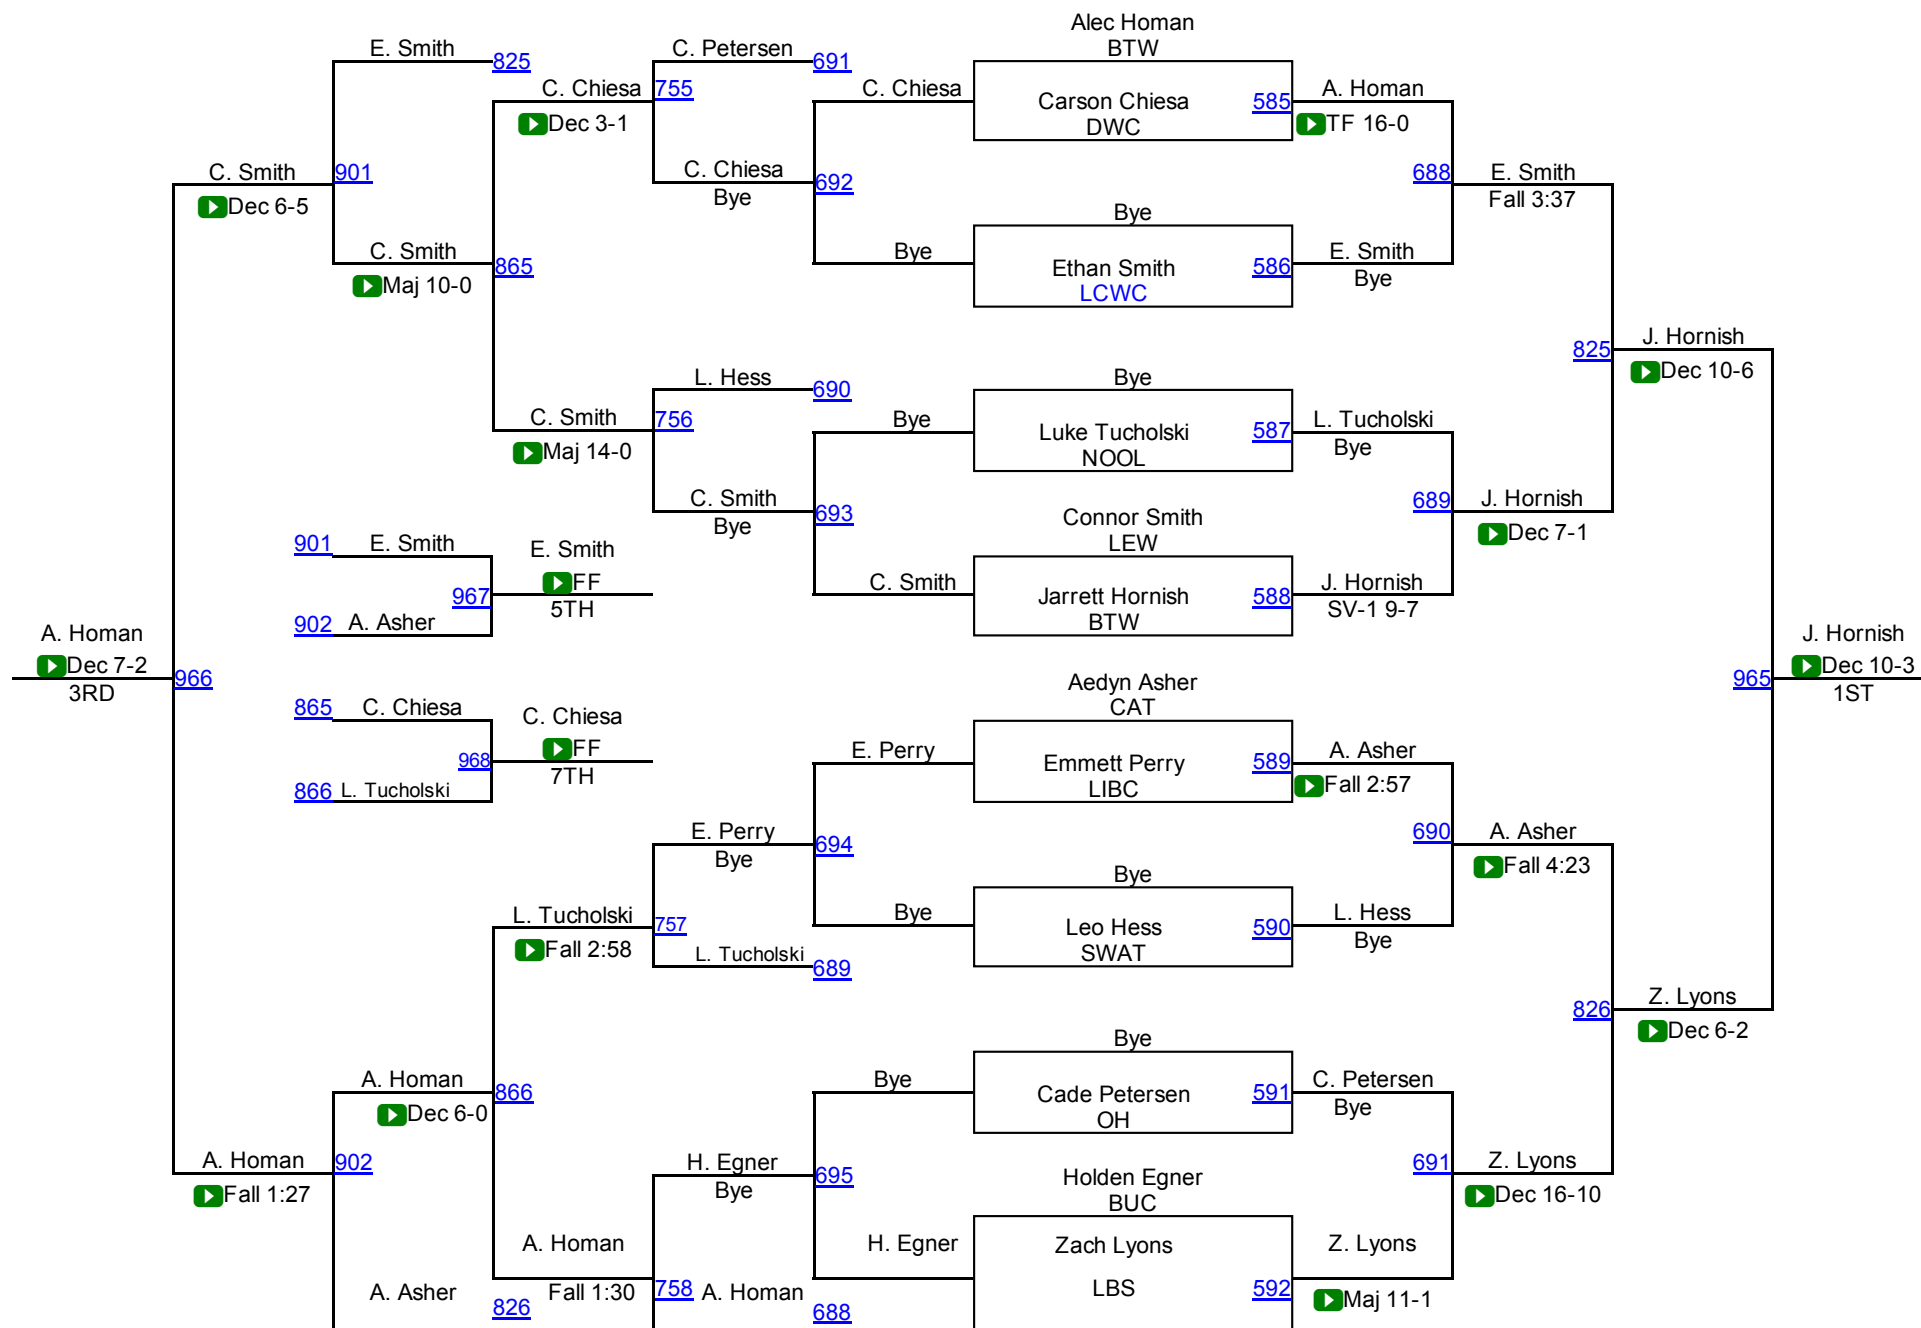

2016 OAC Oregon Grade School District

Division IV 80.4