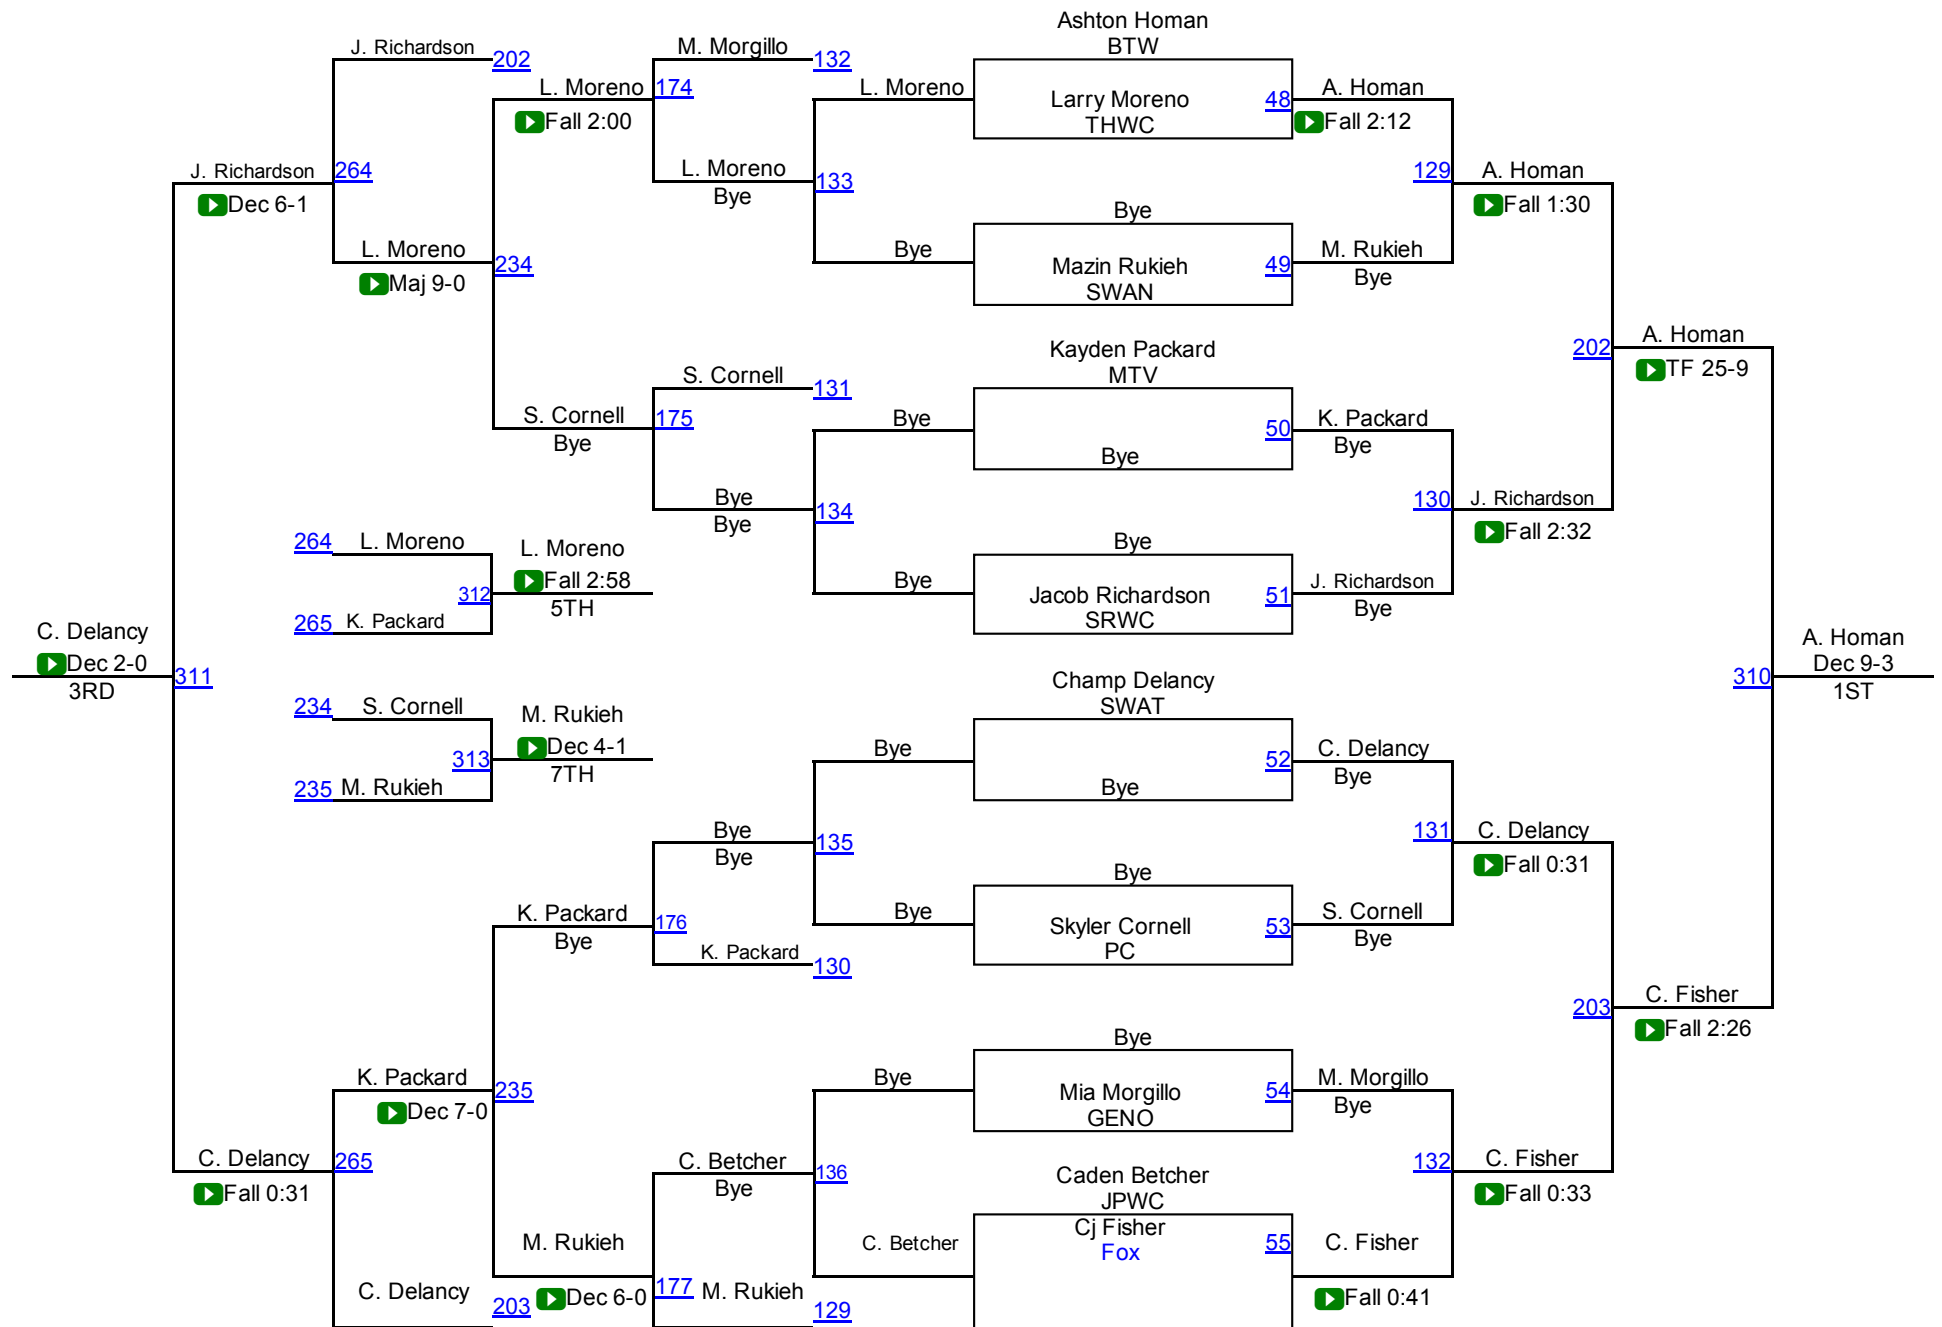

2016 OAC Oregon Grade School District

Division III 68.3