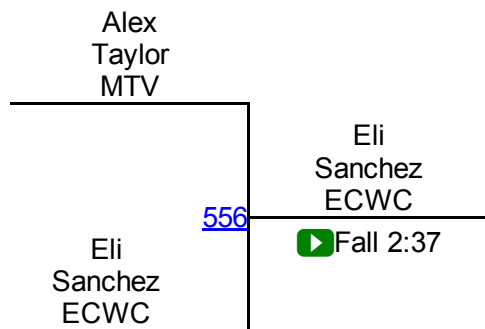

Division II 120.2

Round 1

Round 2

Round 3

B. Johnson (BTW)

1ST

E. Sanchez (ECWC)

2ND