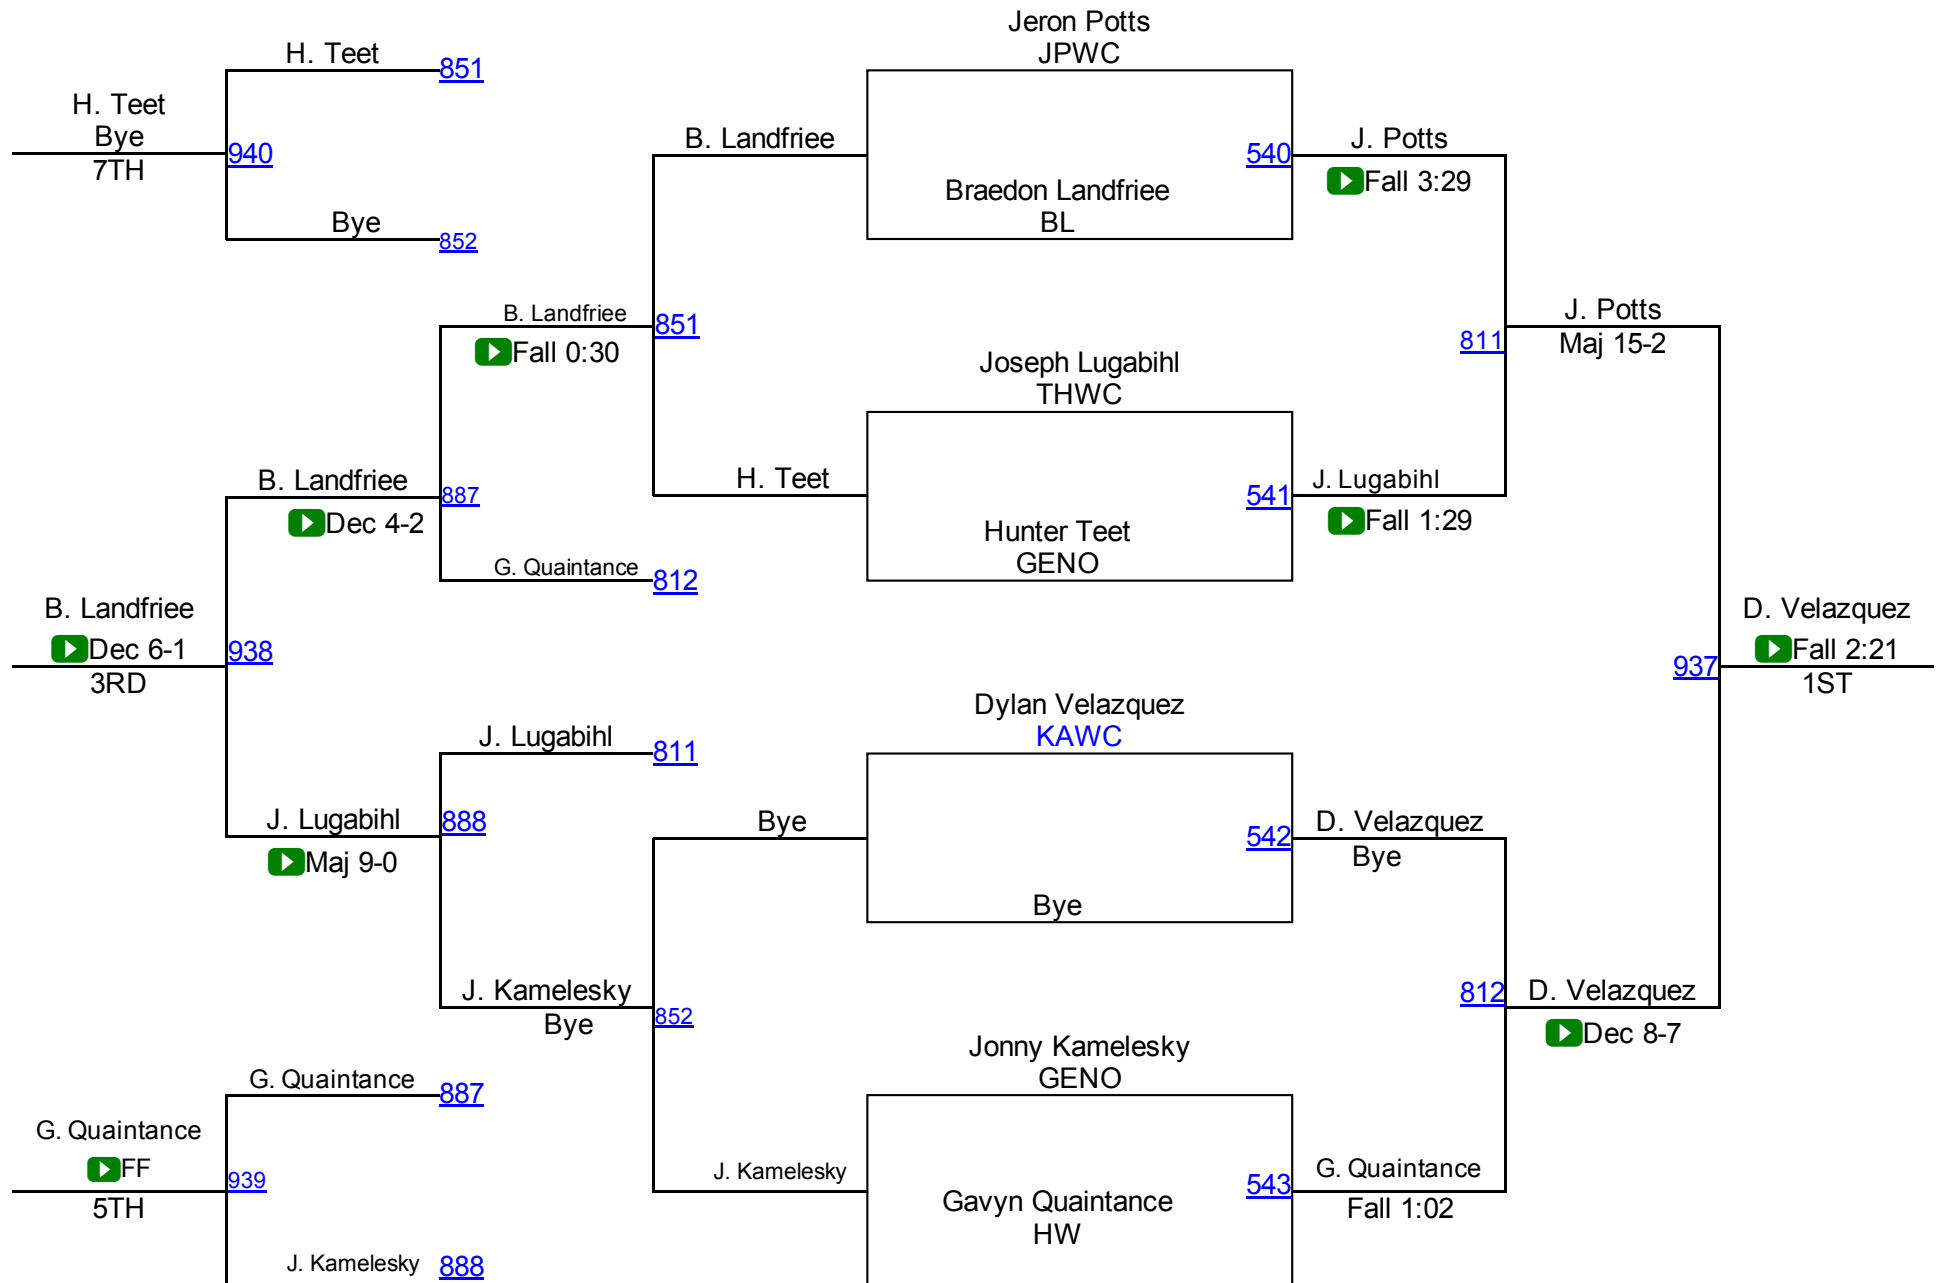

2016 OAC Oregon Grade School District

Division II 65.2