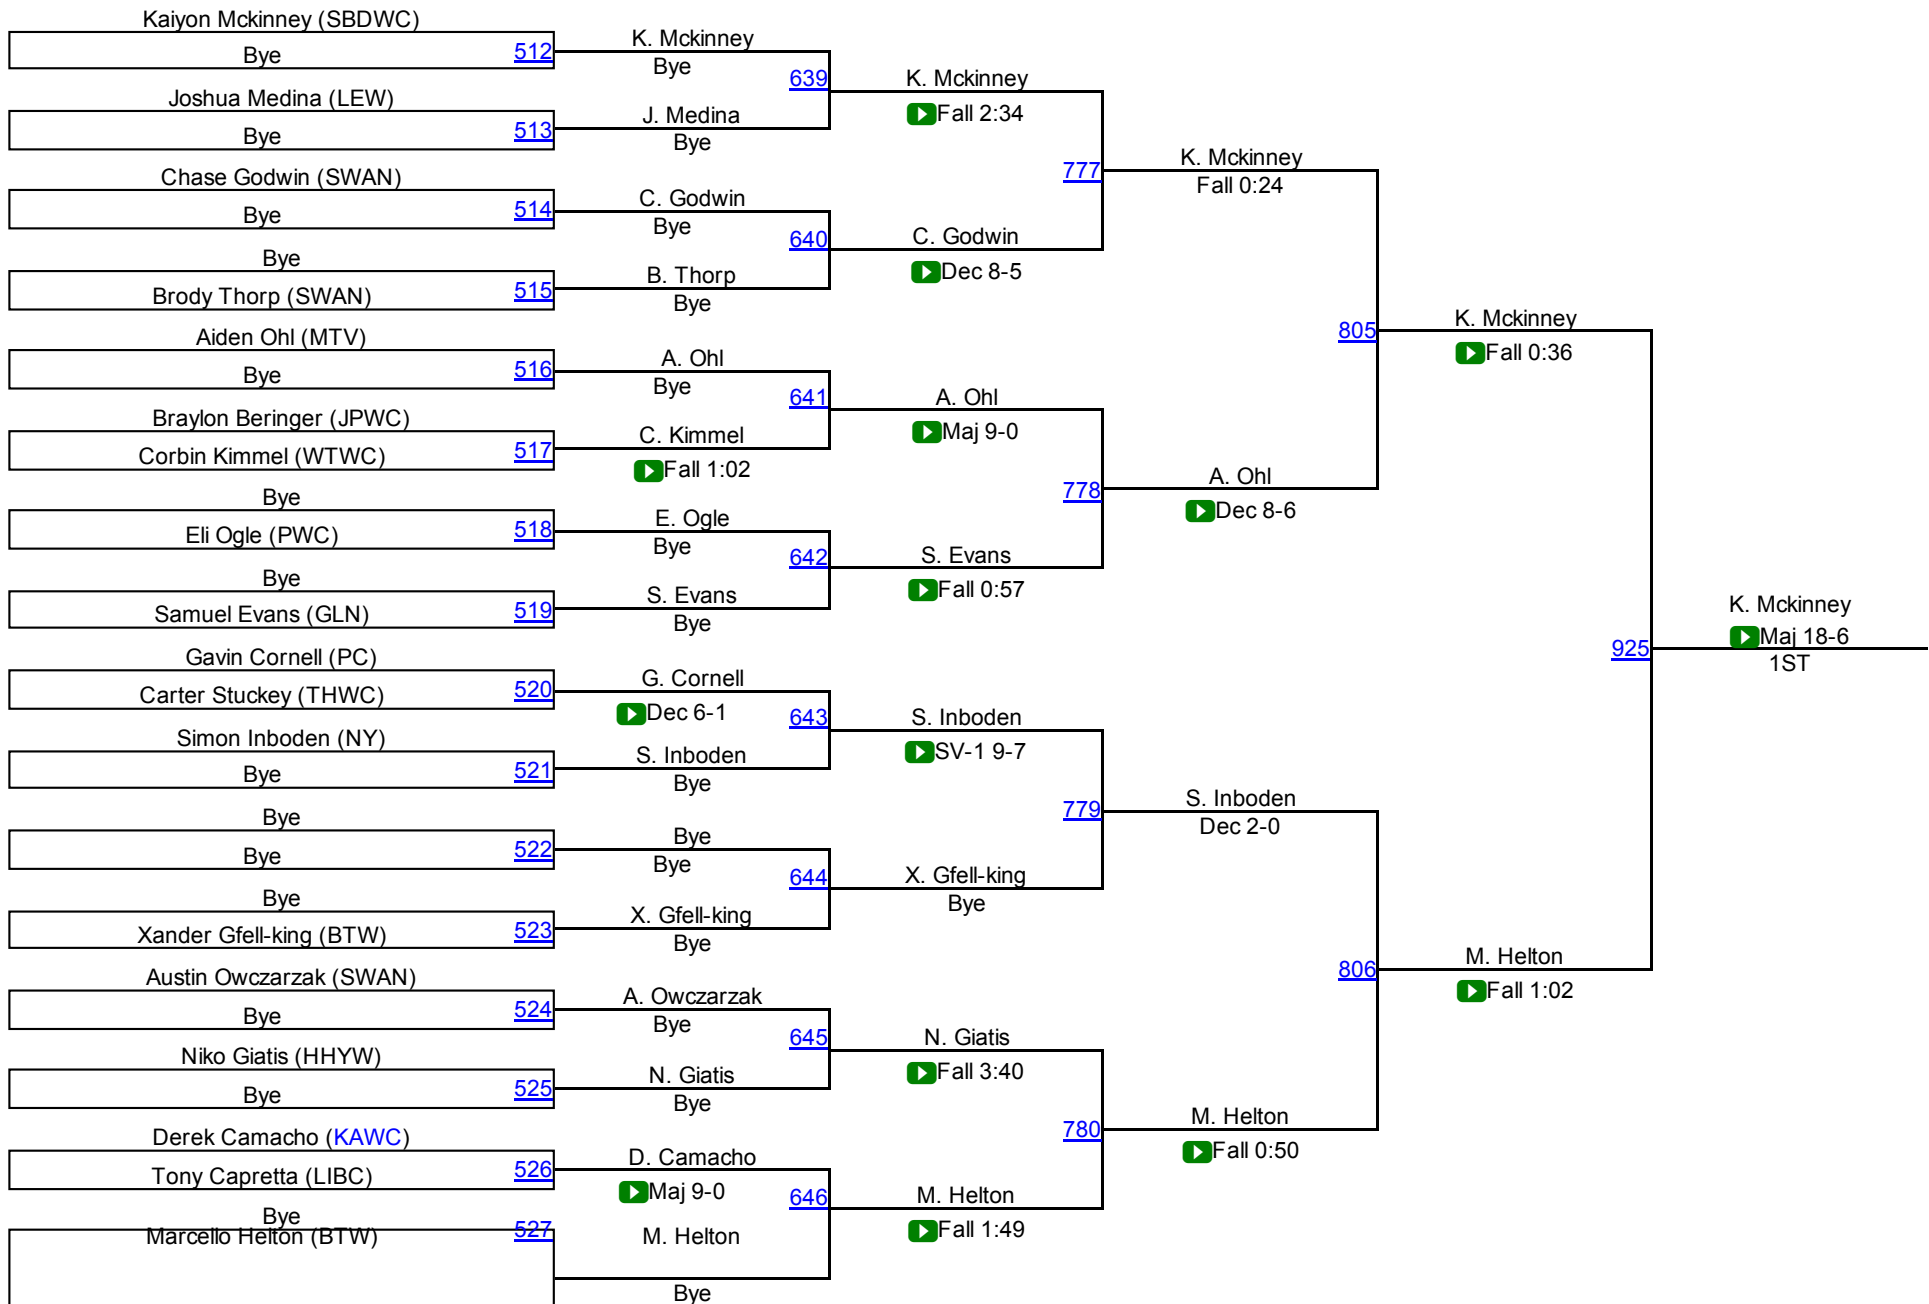

2016 OAC Oregon Grade School District

Division II 55.2