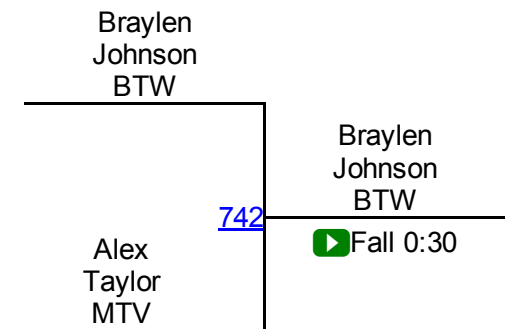

Division II 120.2

Round 1

Round 2

Round 3

B. Johnson (BTW)

1ST

E. Sanchez (ECWC)

2ND