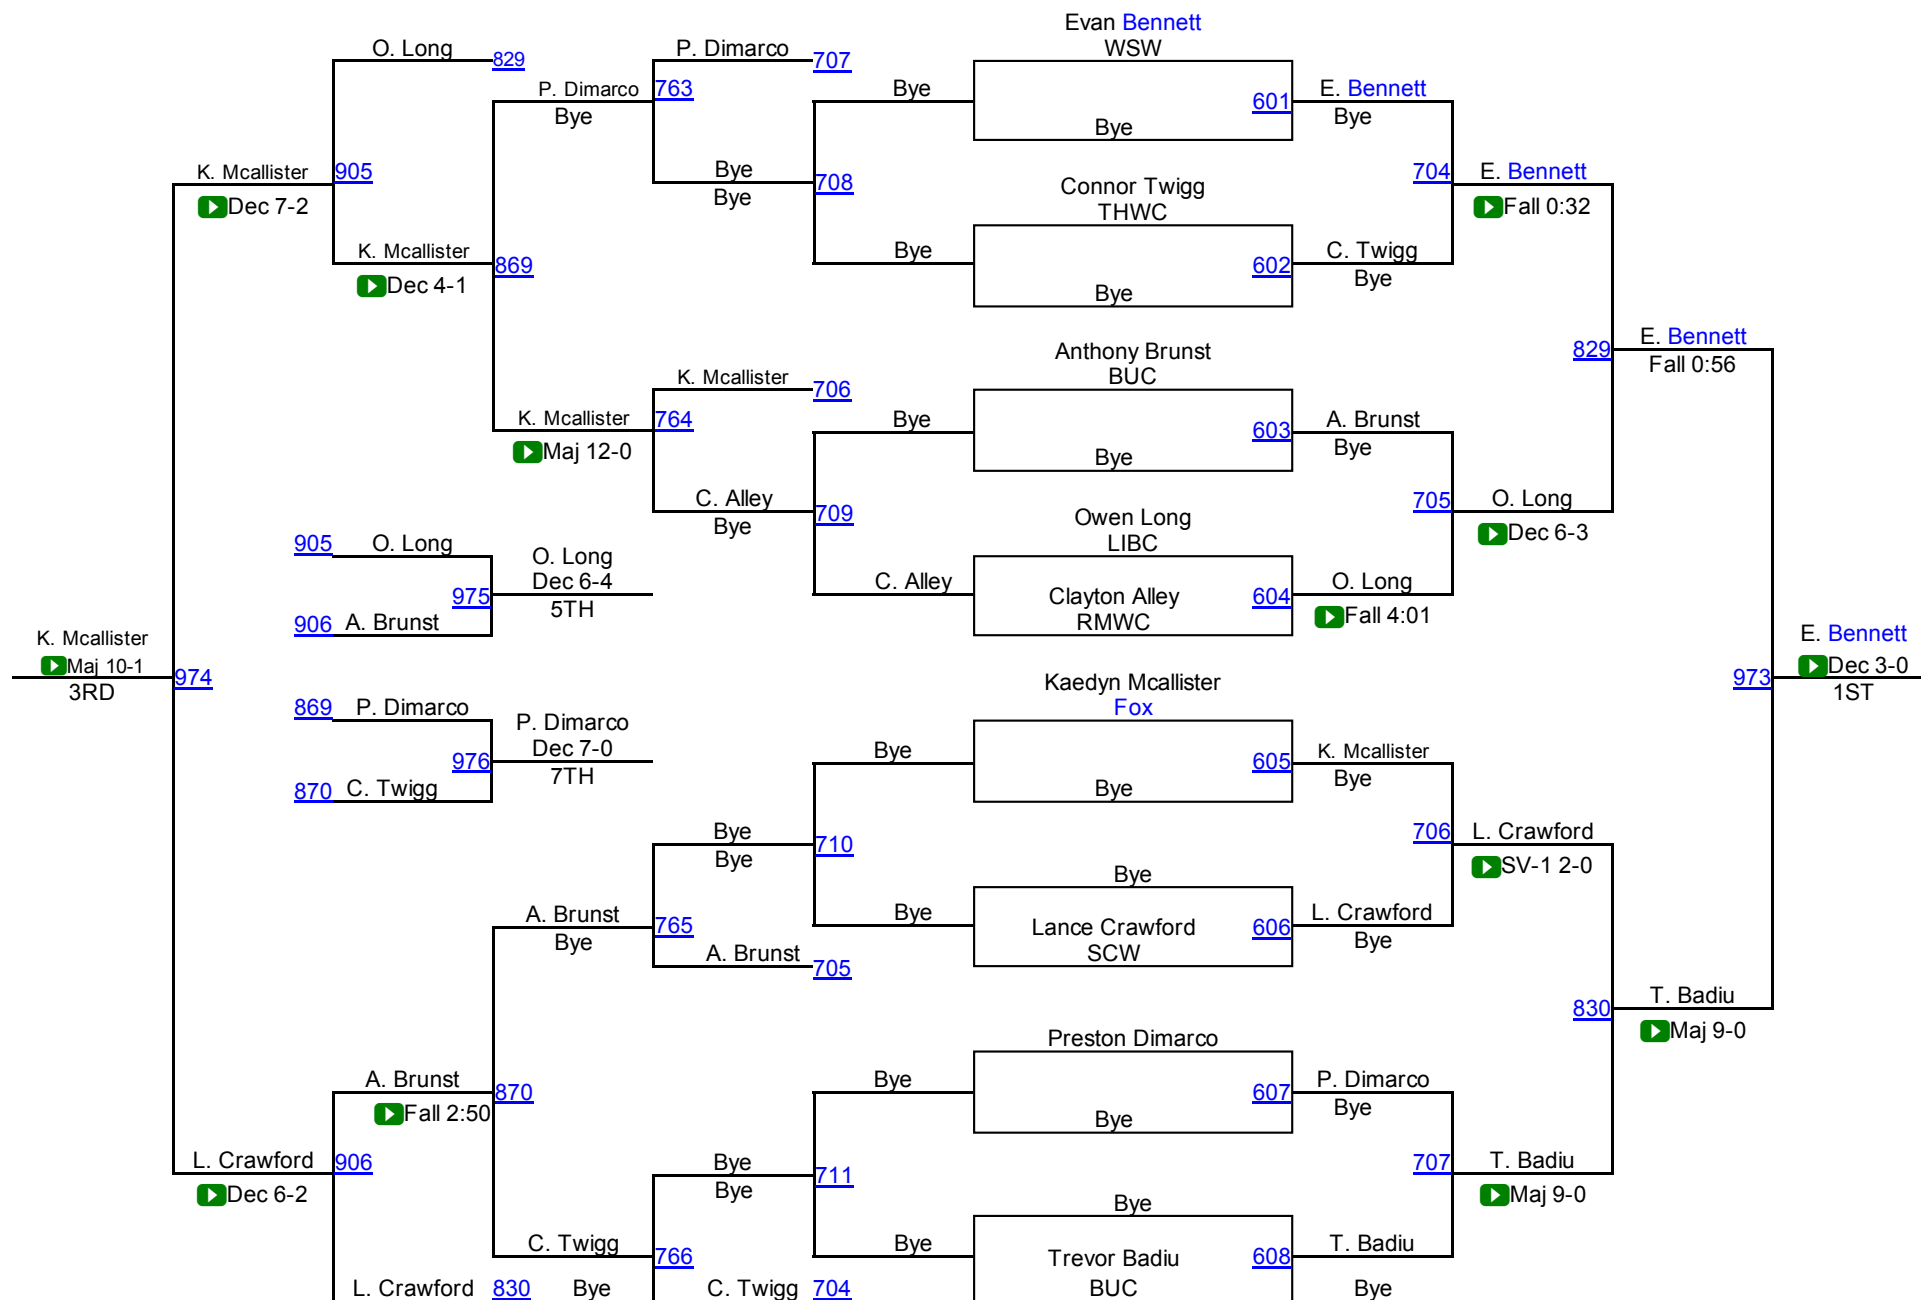

2016 OAC Oregon Grade School District

Division IV 90.4