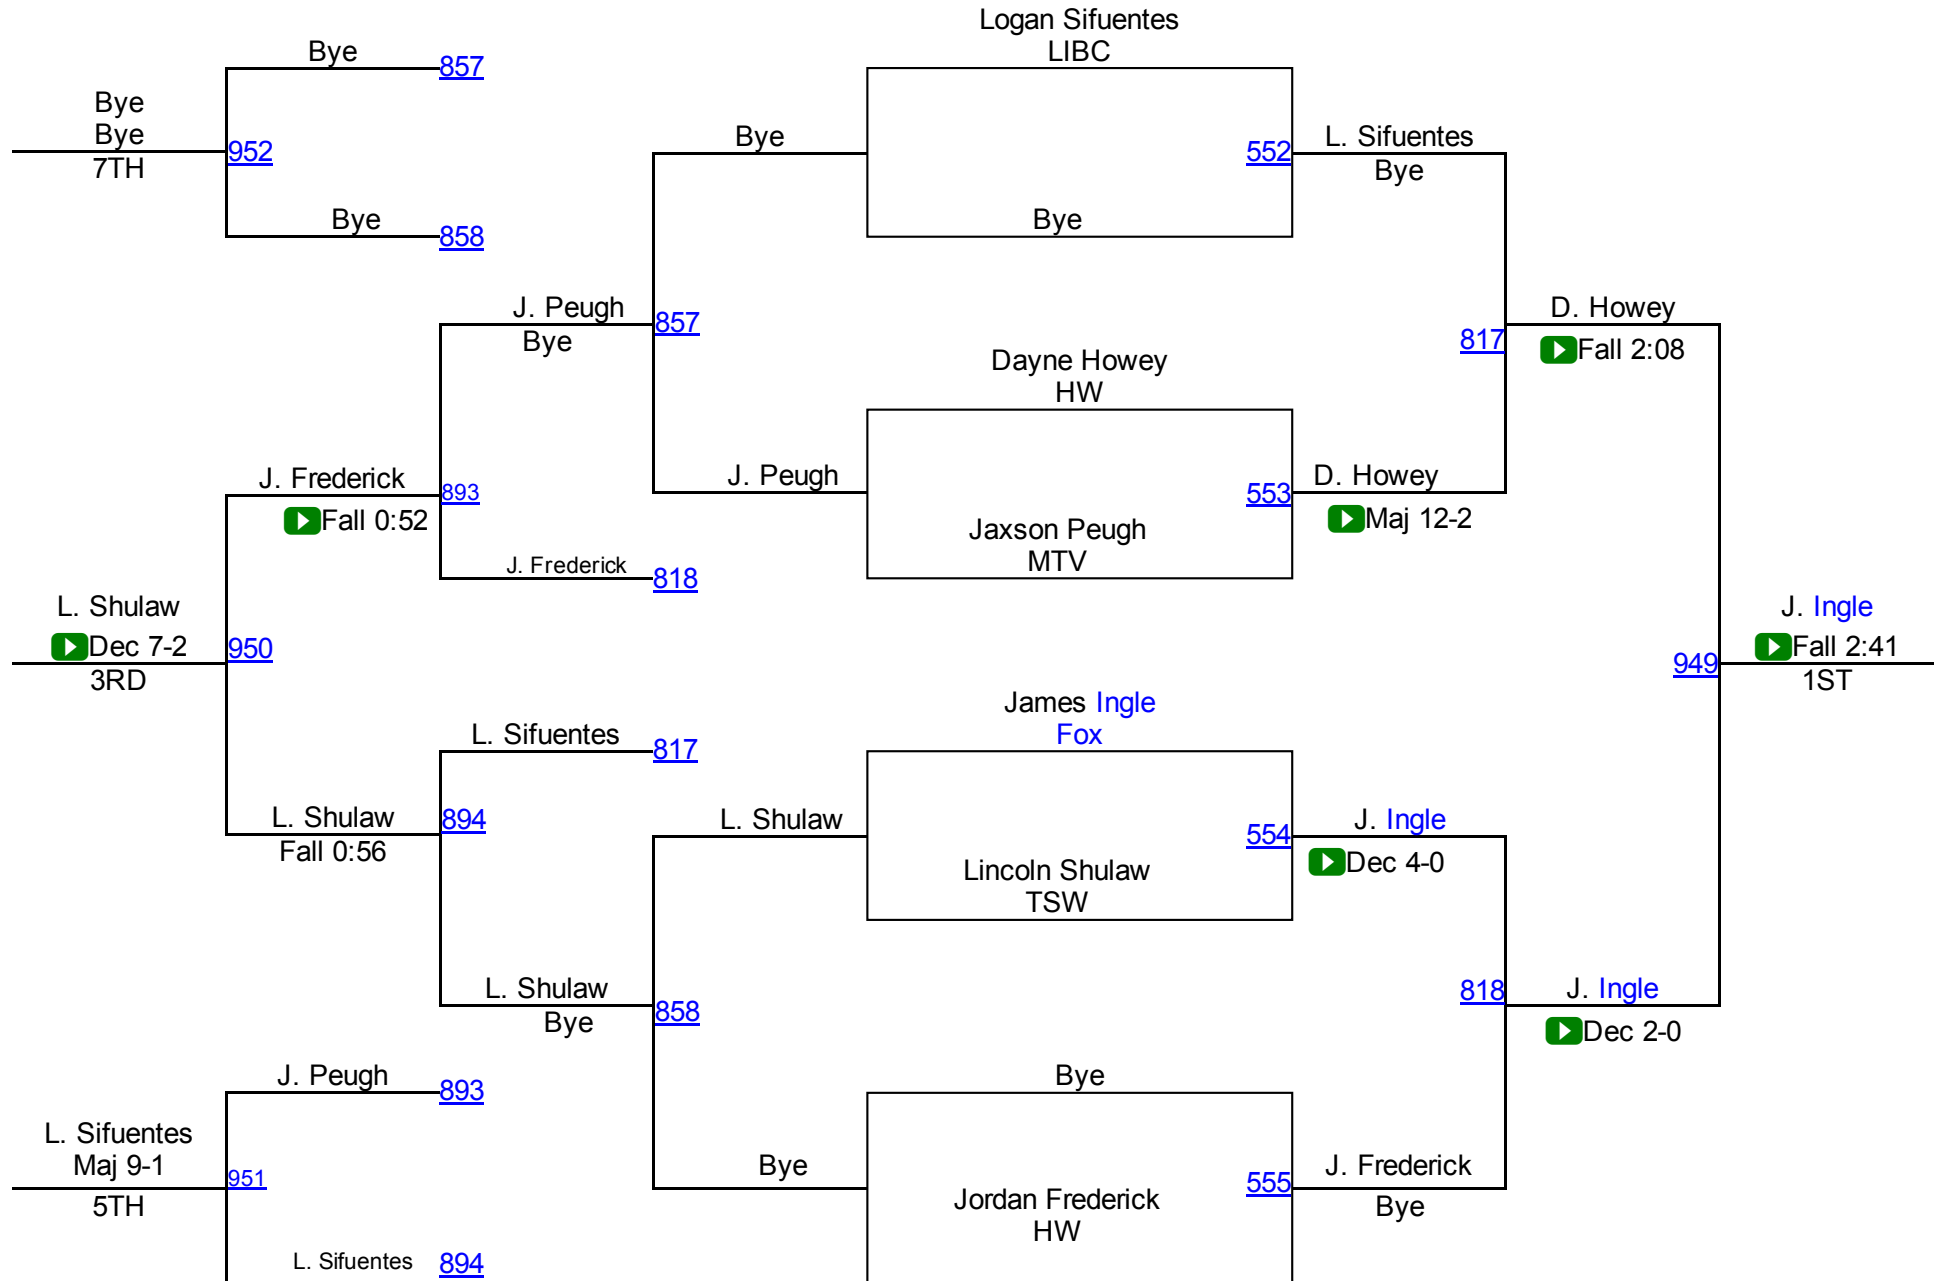

2016 OAC Oregon Grade School District

Division II 85.2