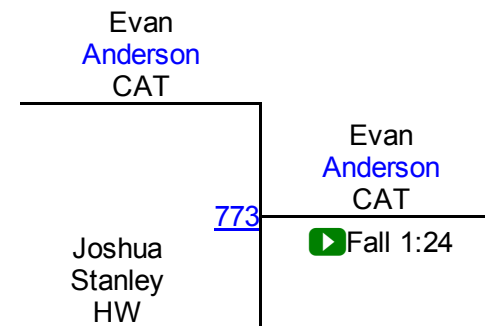

Deaondrea Darden SBDWC	Deaondrea Darden SBDWC
Evan Perry DWC	907
▶ Fall 0:16	

Noah Wellmeier JGWC	Cole Watson ETOL
Cole Watson ETOL	908
▶ Dec 6-0	

N. Wellmeier (JGWC)
5TH

2016 OAC Oregon Grade School District

Round 2

Round 3

E. Anderson (CAT)

1ST

J. Stanley (HW)

2ND

K. Phares (AA)

3RD