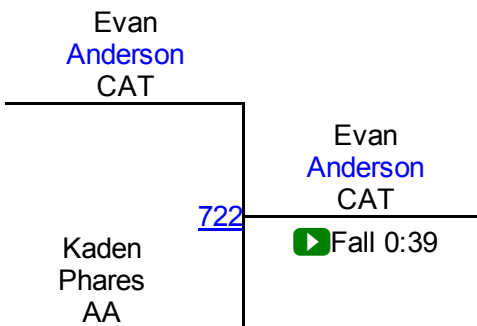

Deaondrea Darden SBDWC	Deaondrea Darden SBDWC
Evan Perry DWC	907
▶ Fall 0:16	

Noah Wellmeier JGWC	Cole Watson ETOL
Cole Watson ETOL	908
▶ Dec 6-0	

N. Wellmeier (JGWC)
5TH

2016 OAC Oregon Grade School District

Round 2

Round 3

E. Anderson (CAT)

1ST

J. Stanley (HW)

2ND

K. Phares (AA)

3RD