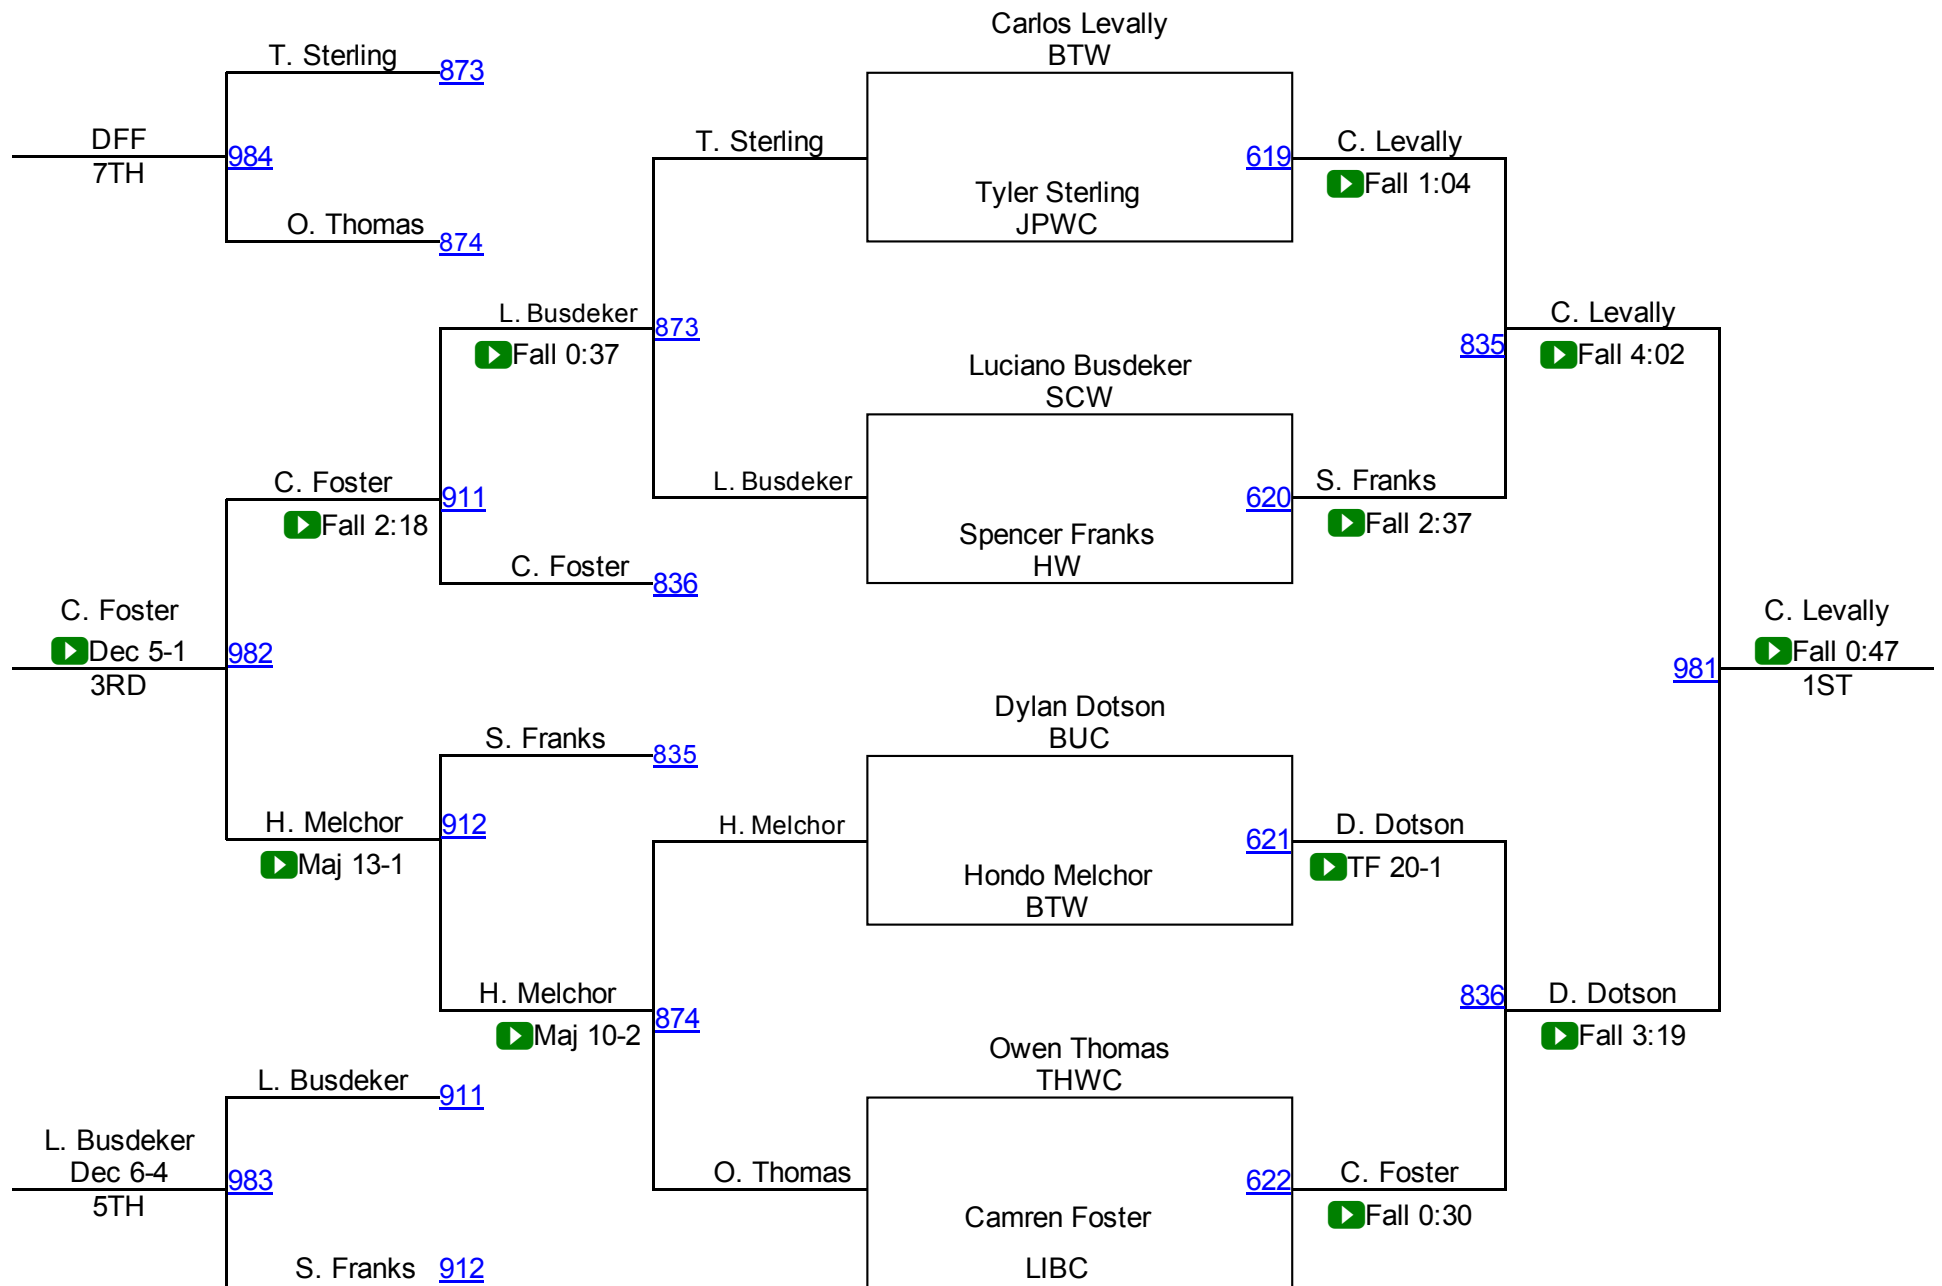

2016 OAC Oregon Grade School District

Division IV 110.4