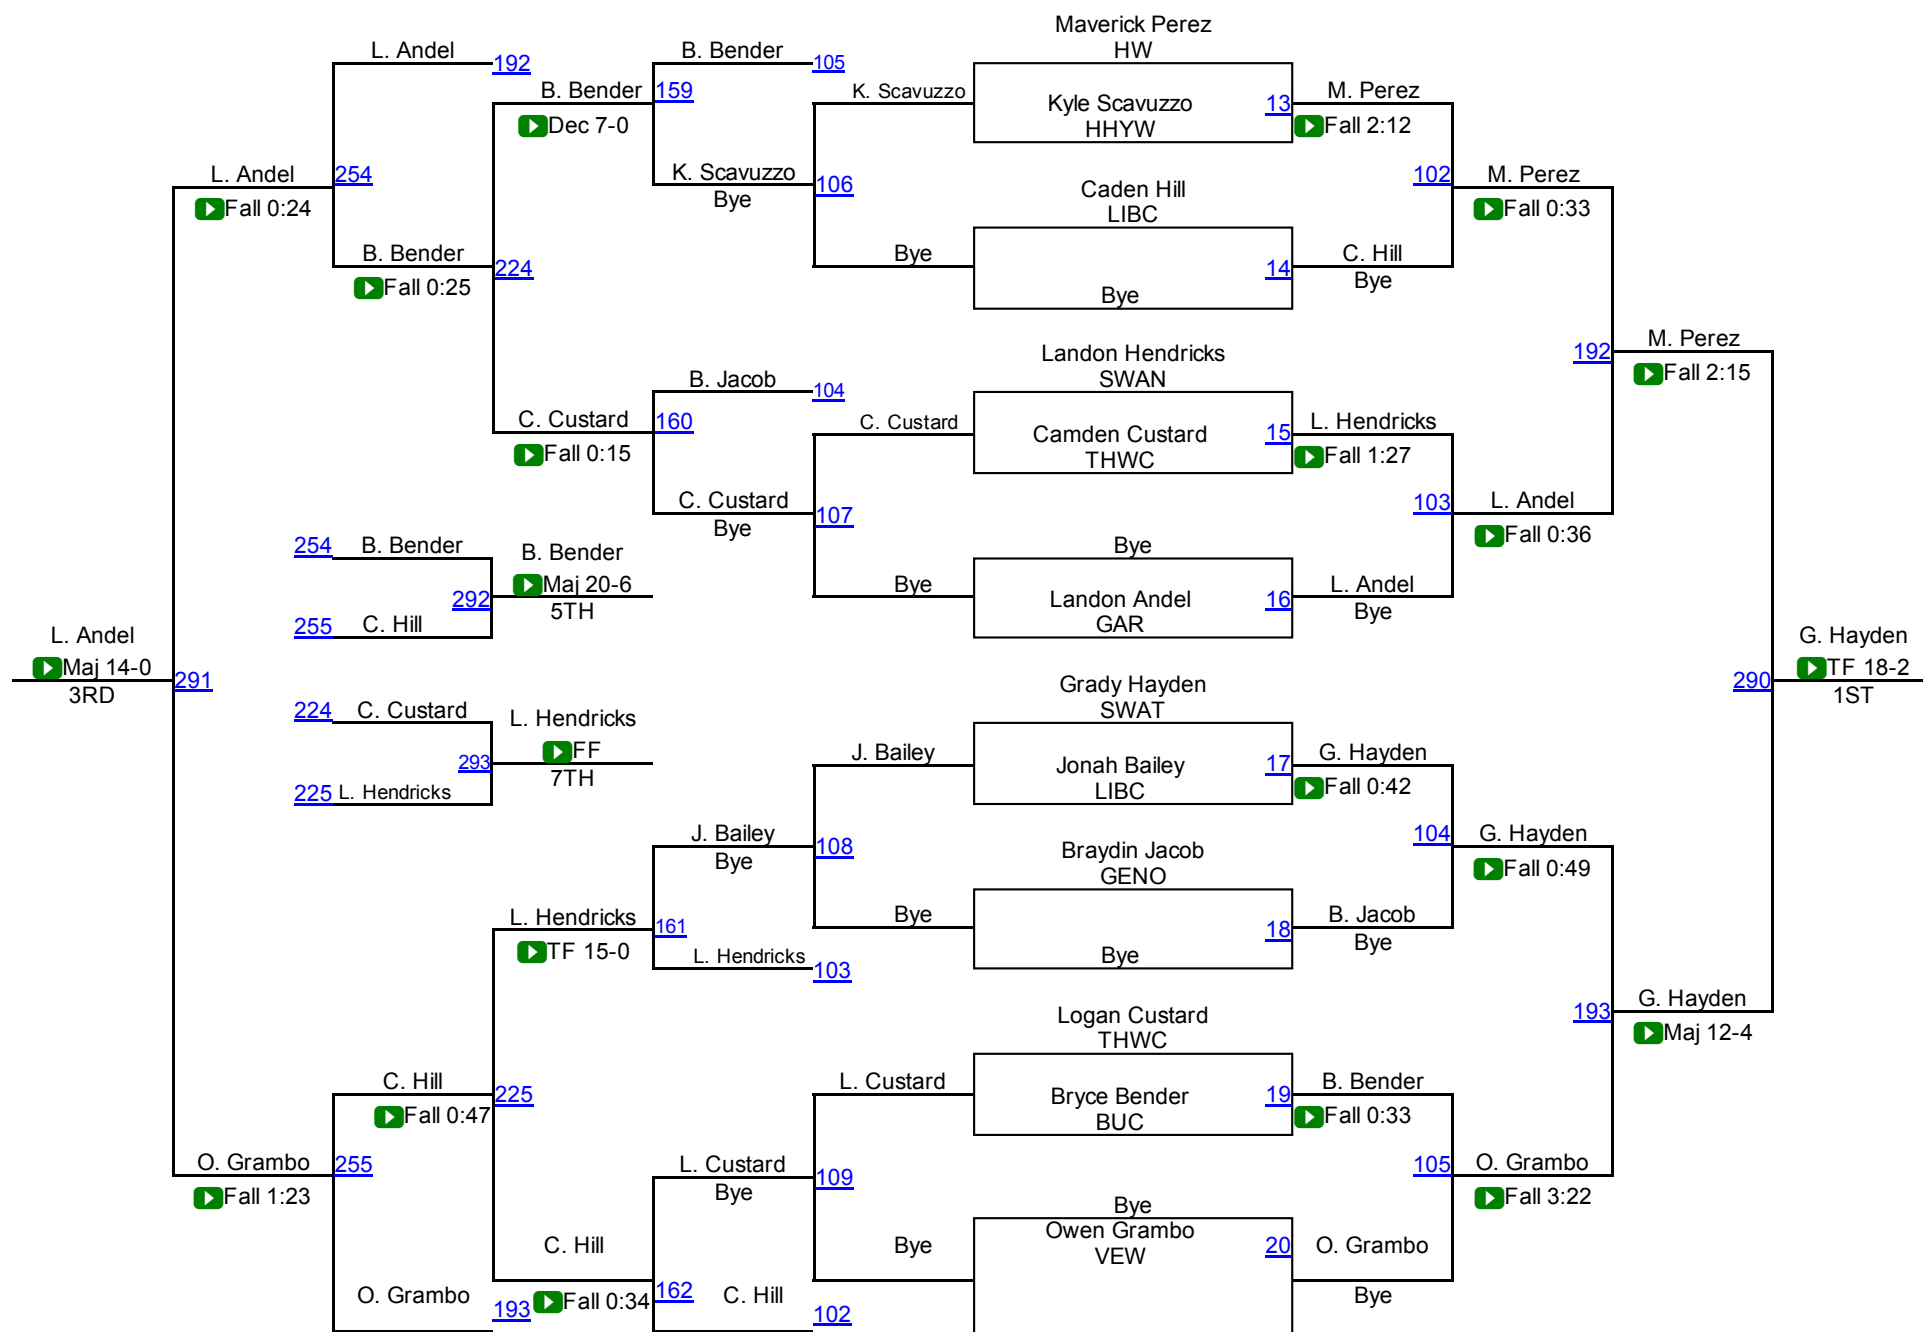

2016 OAC Oregon Grade School District

Division I 50.1