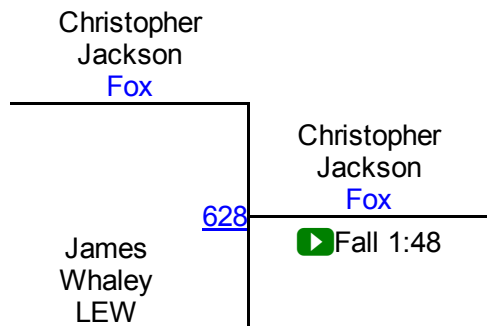

2016 OAC Oregon Grade School District

Division IV 140.4

Round 1