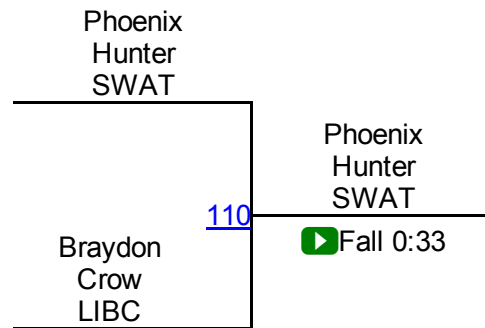

Round 3

P. Hunter (SWAT)
1ST

N. Thebeau (SWAN)
2ND

B. Crow (LIBC)
3RD

2016 OAC Oregon Grade School District

Division I 60.1

2016 OAC Oregon Grade School District

Division I 75.1