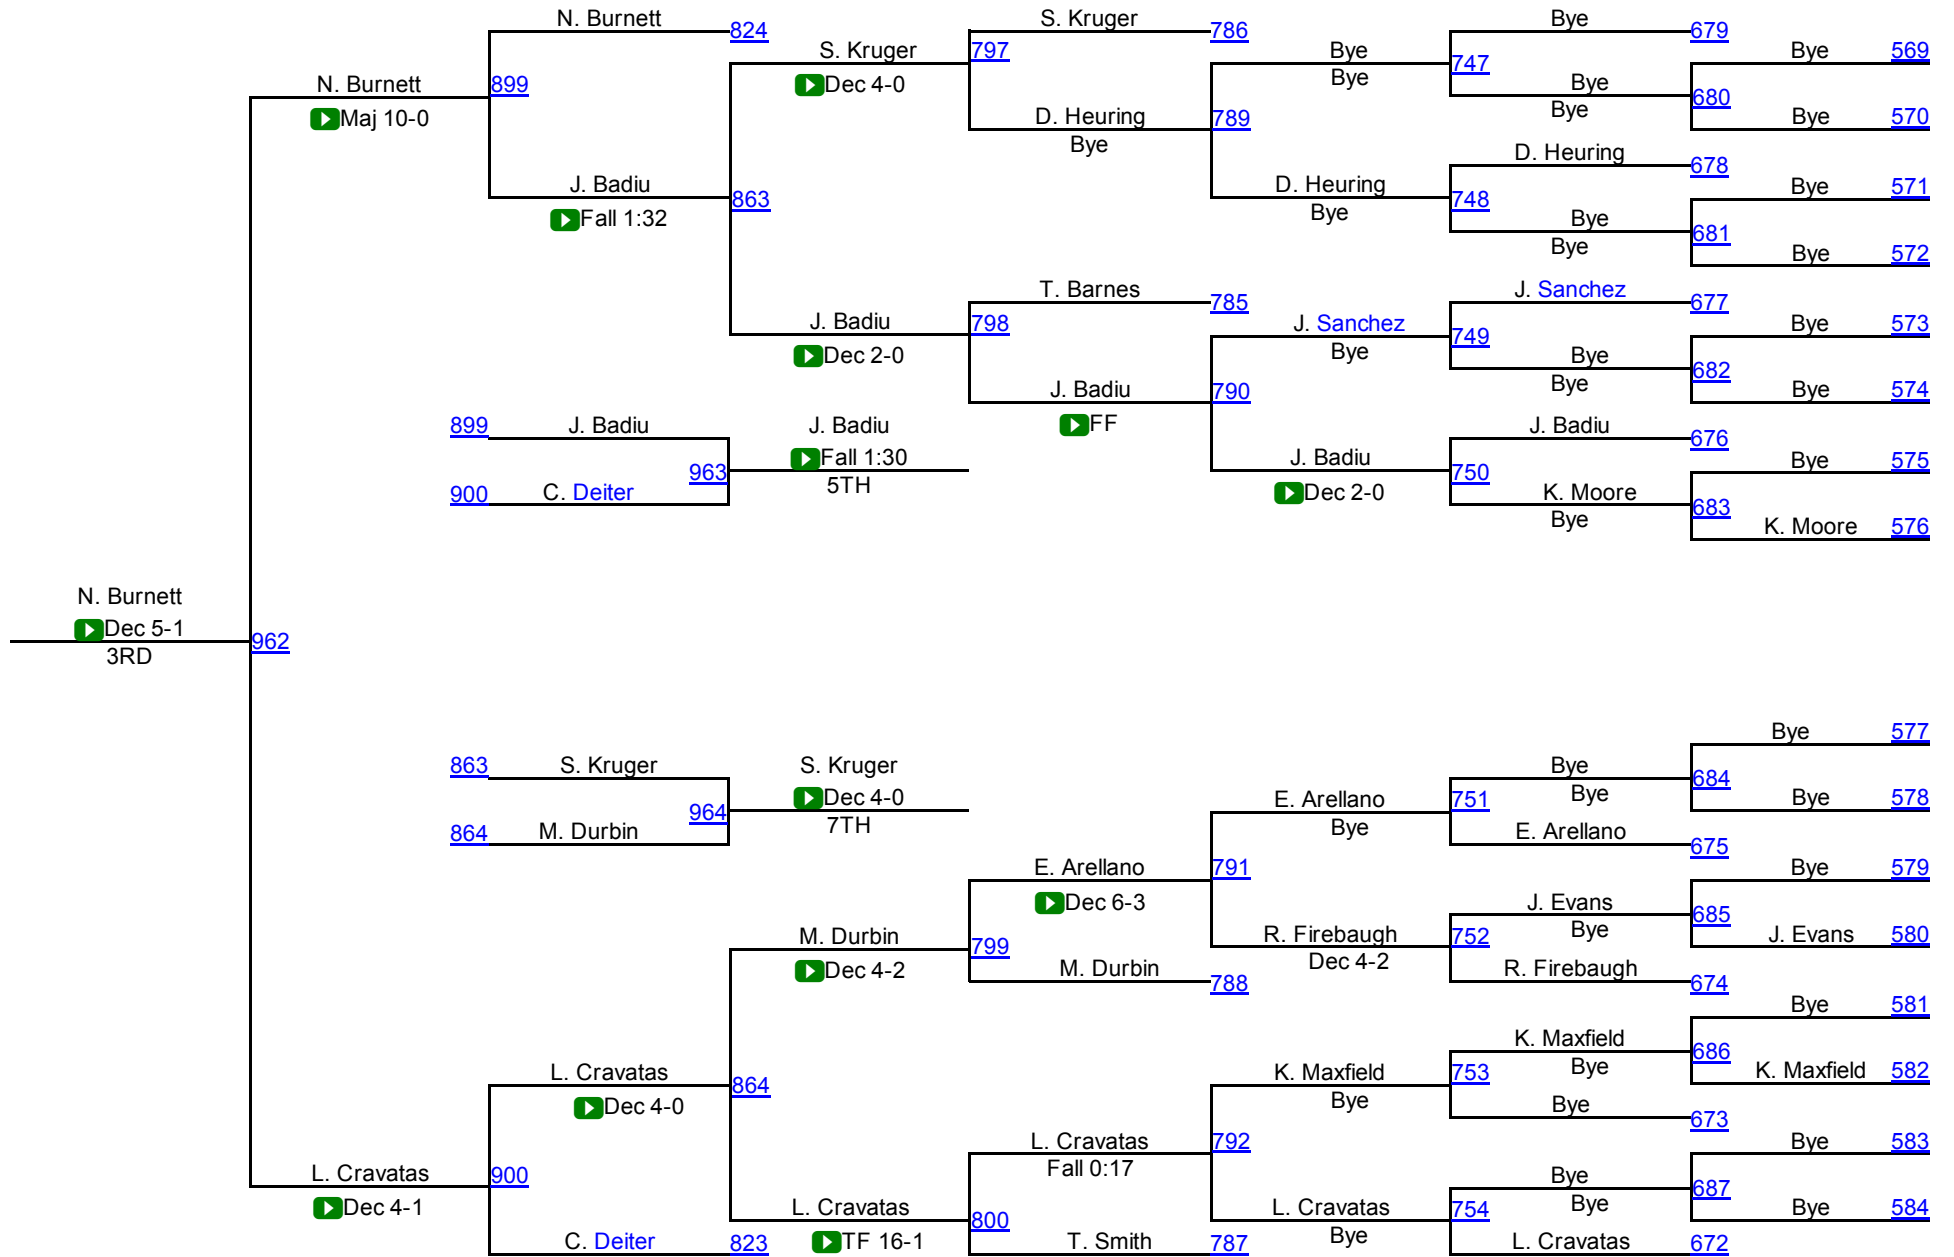

Division IV 75.4