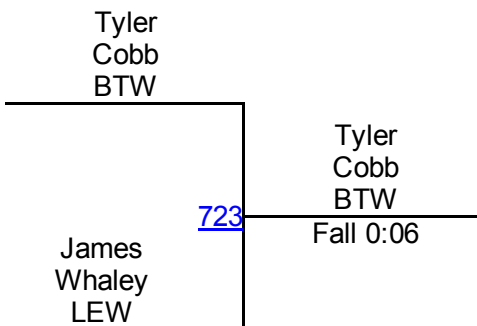

2016 OAC Oregon Grade School District

Division IV 140.4

Round 1

Round 2

Round 3

T. Cobb (BTW)
1ST

C. Jackson (Fox)
2ND

J. Whaley (LEW)
3RD