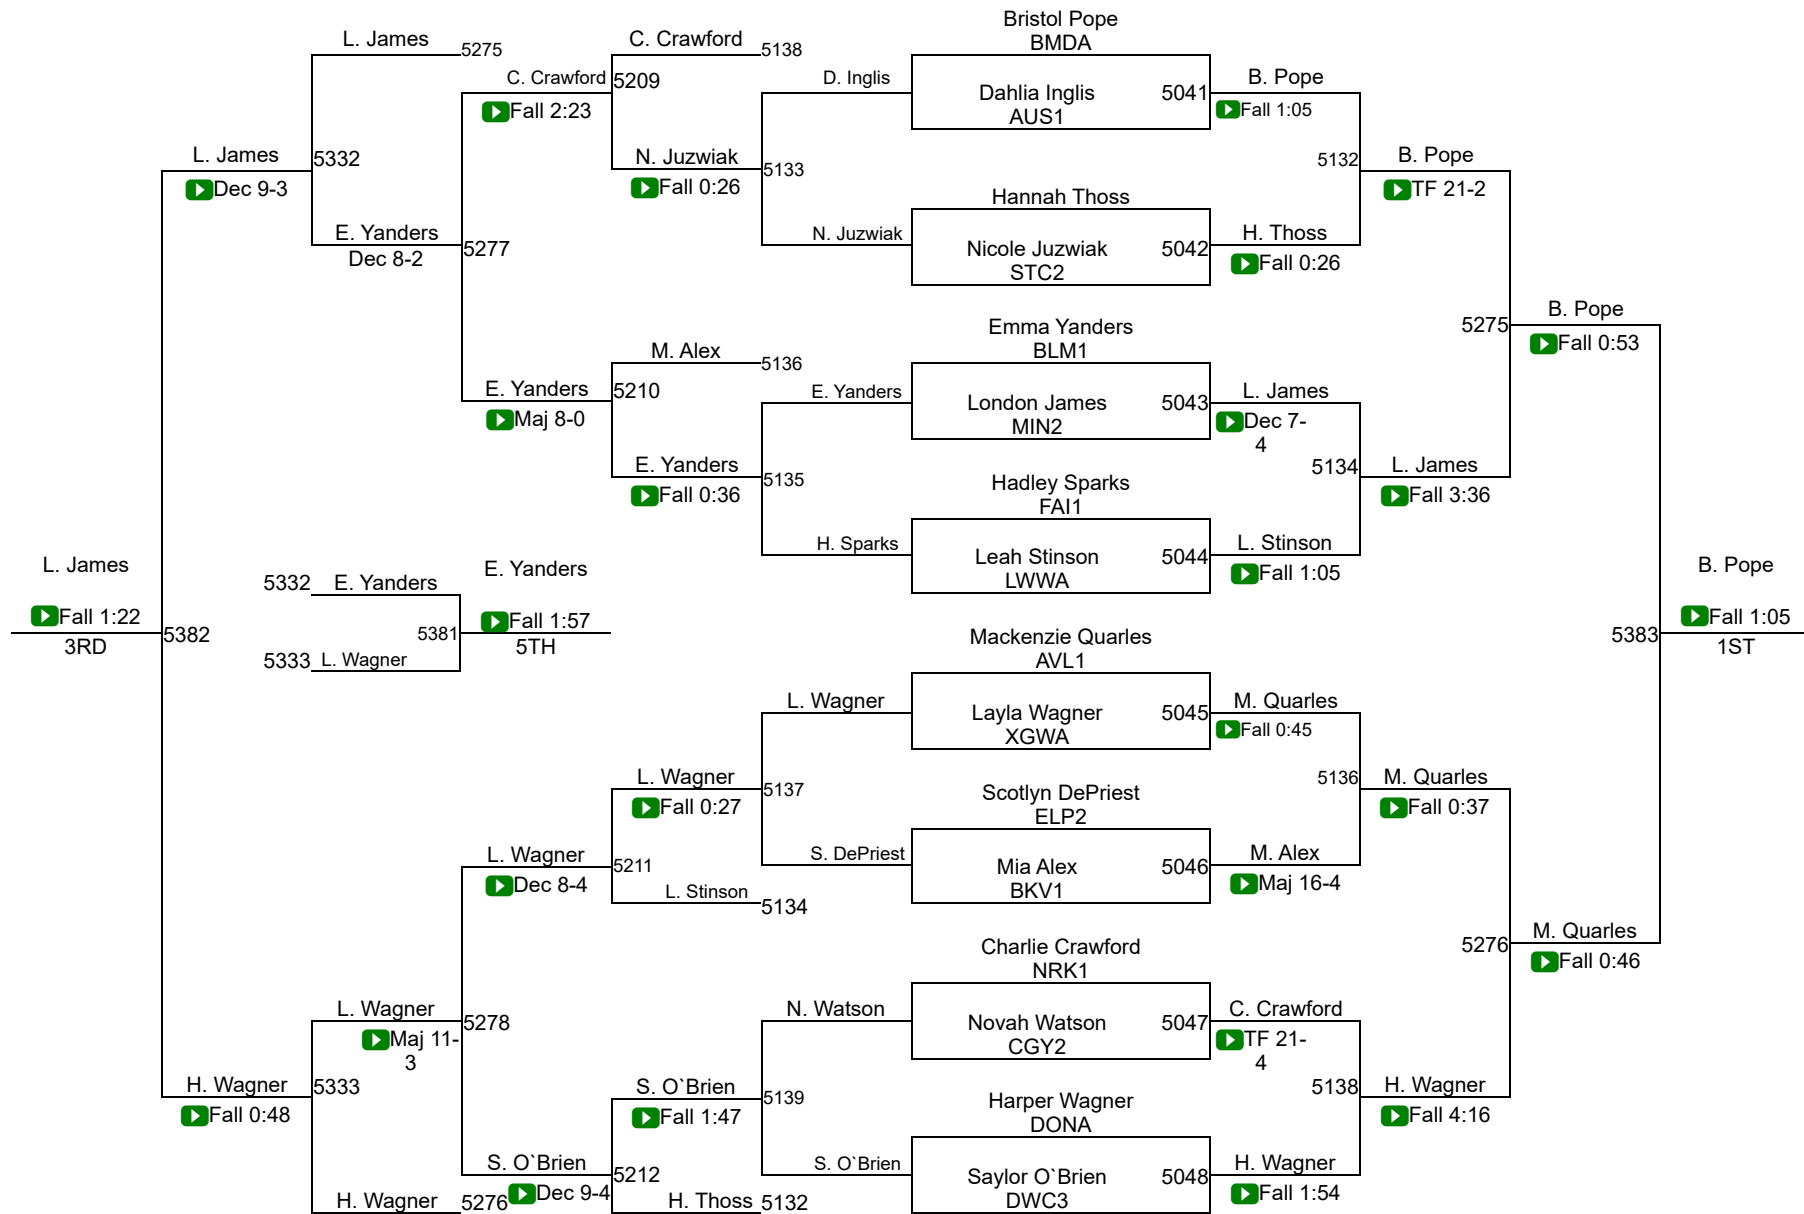

OAC Grade School State

Girls-D3 80