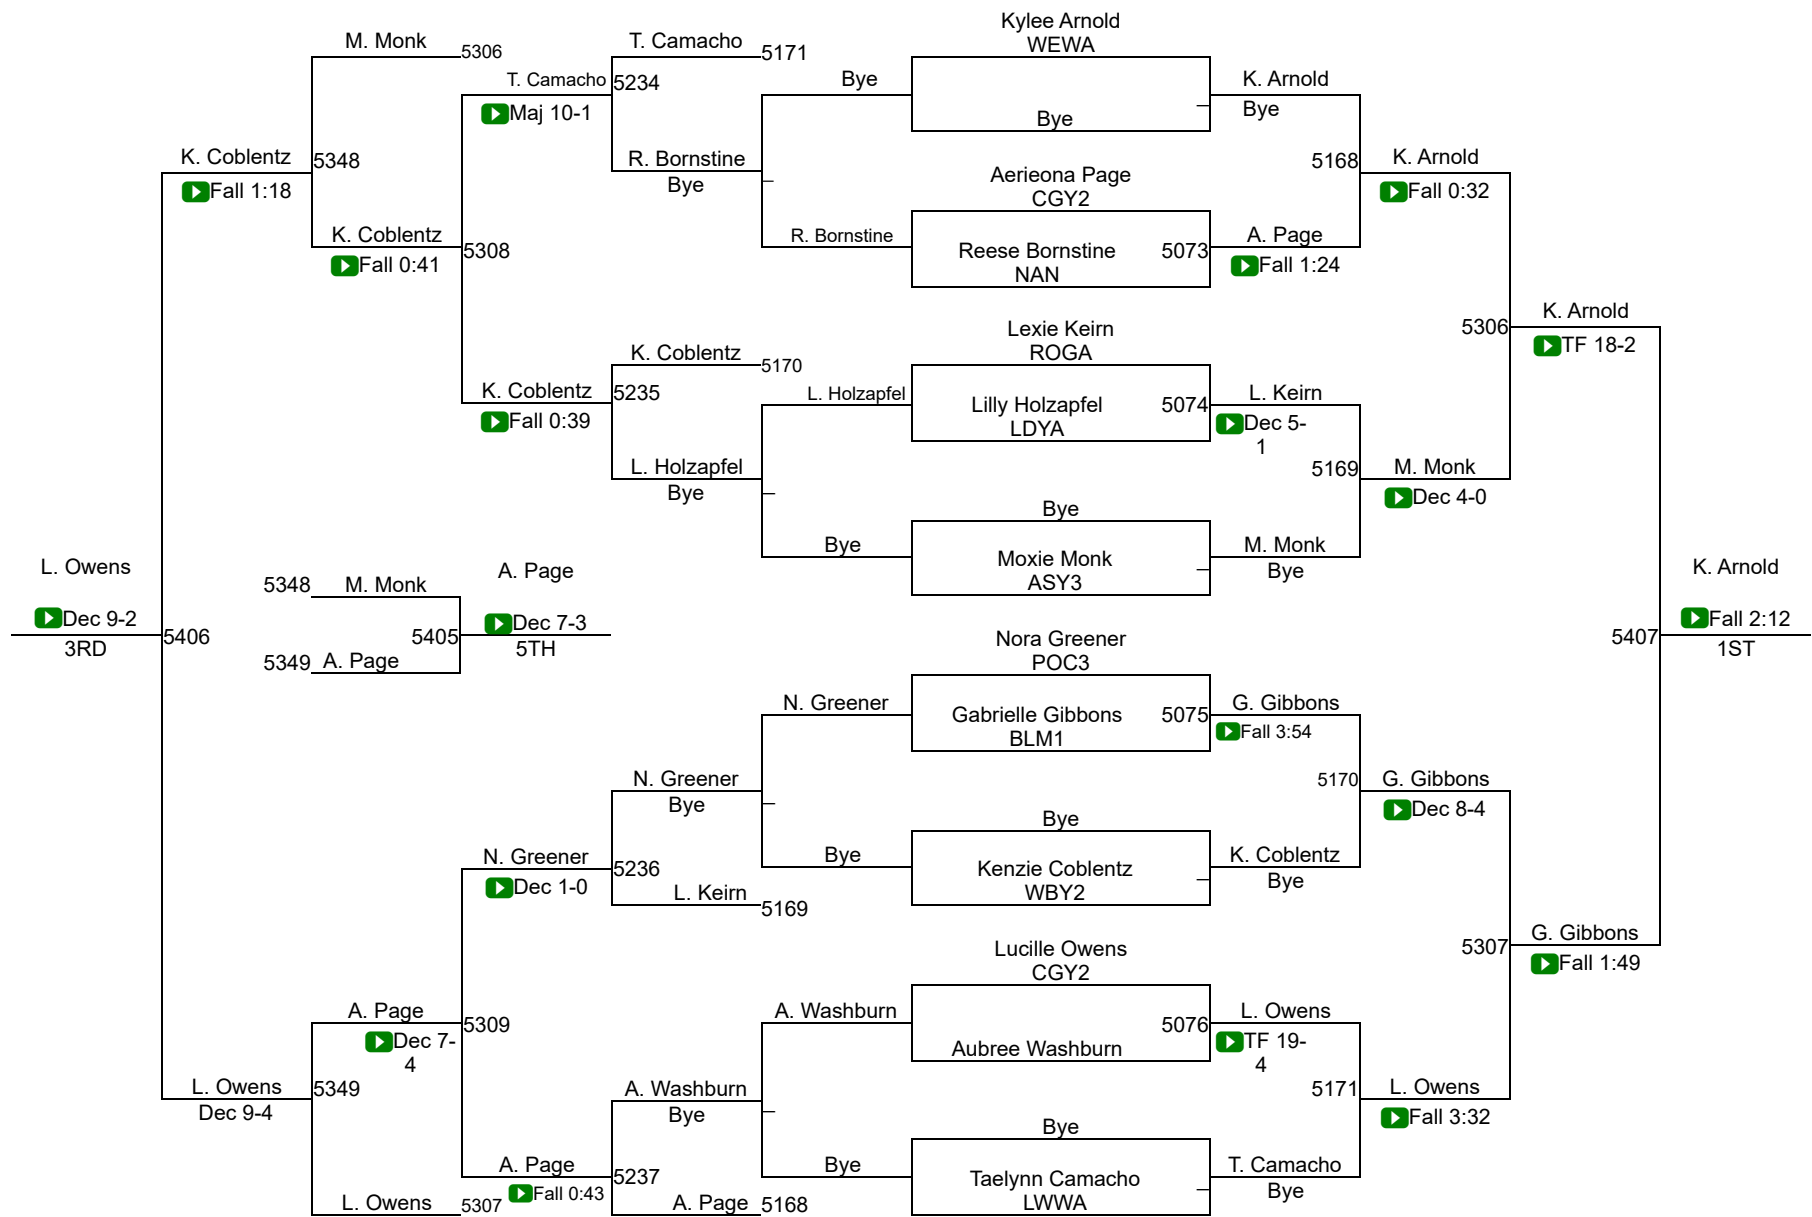

OAC Grade School State

Girls-D4 110