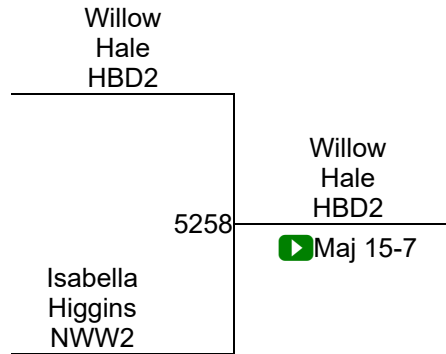

Rylee Putnam HHY1		Ronayah Robinson SAWA
Ronayah Robinson SAWA	5355	▶ TF 23-6

WRESTLERS

I. Brassfield (RIKA)

R. Robinson (SAWA)

M. Dawson-Worden (LAC3)

R. Putnam (HHY1)

I. Brassfield (RIKA)

1ST

R. Robinson (SAWA)

2ND

R. Putnam (HHY1)

3RD

M. Dawson-Worden (LAC3)

4TH

OAC Grade School State

Girls-D2 50

OAC Grade School State

Girls-D2 55

Girls-D2 55

OAC Grade School State

Girls-D2 75

OAC Grade School State

Girls-D2 105

Round 1

Round 2

Round 3

W. Hale (HBD2)
1ST

I. Higgins (NWW2)
2ND

OAC Grade School State

Girls-D3 55

OAC Grade School State

Girls-D3 60