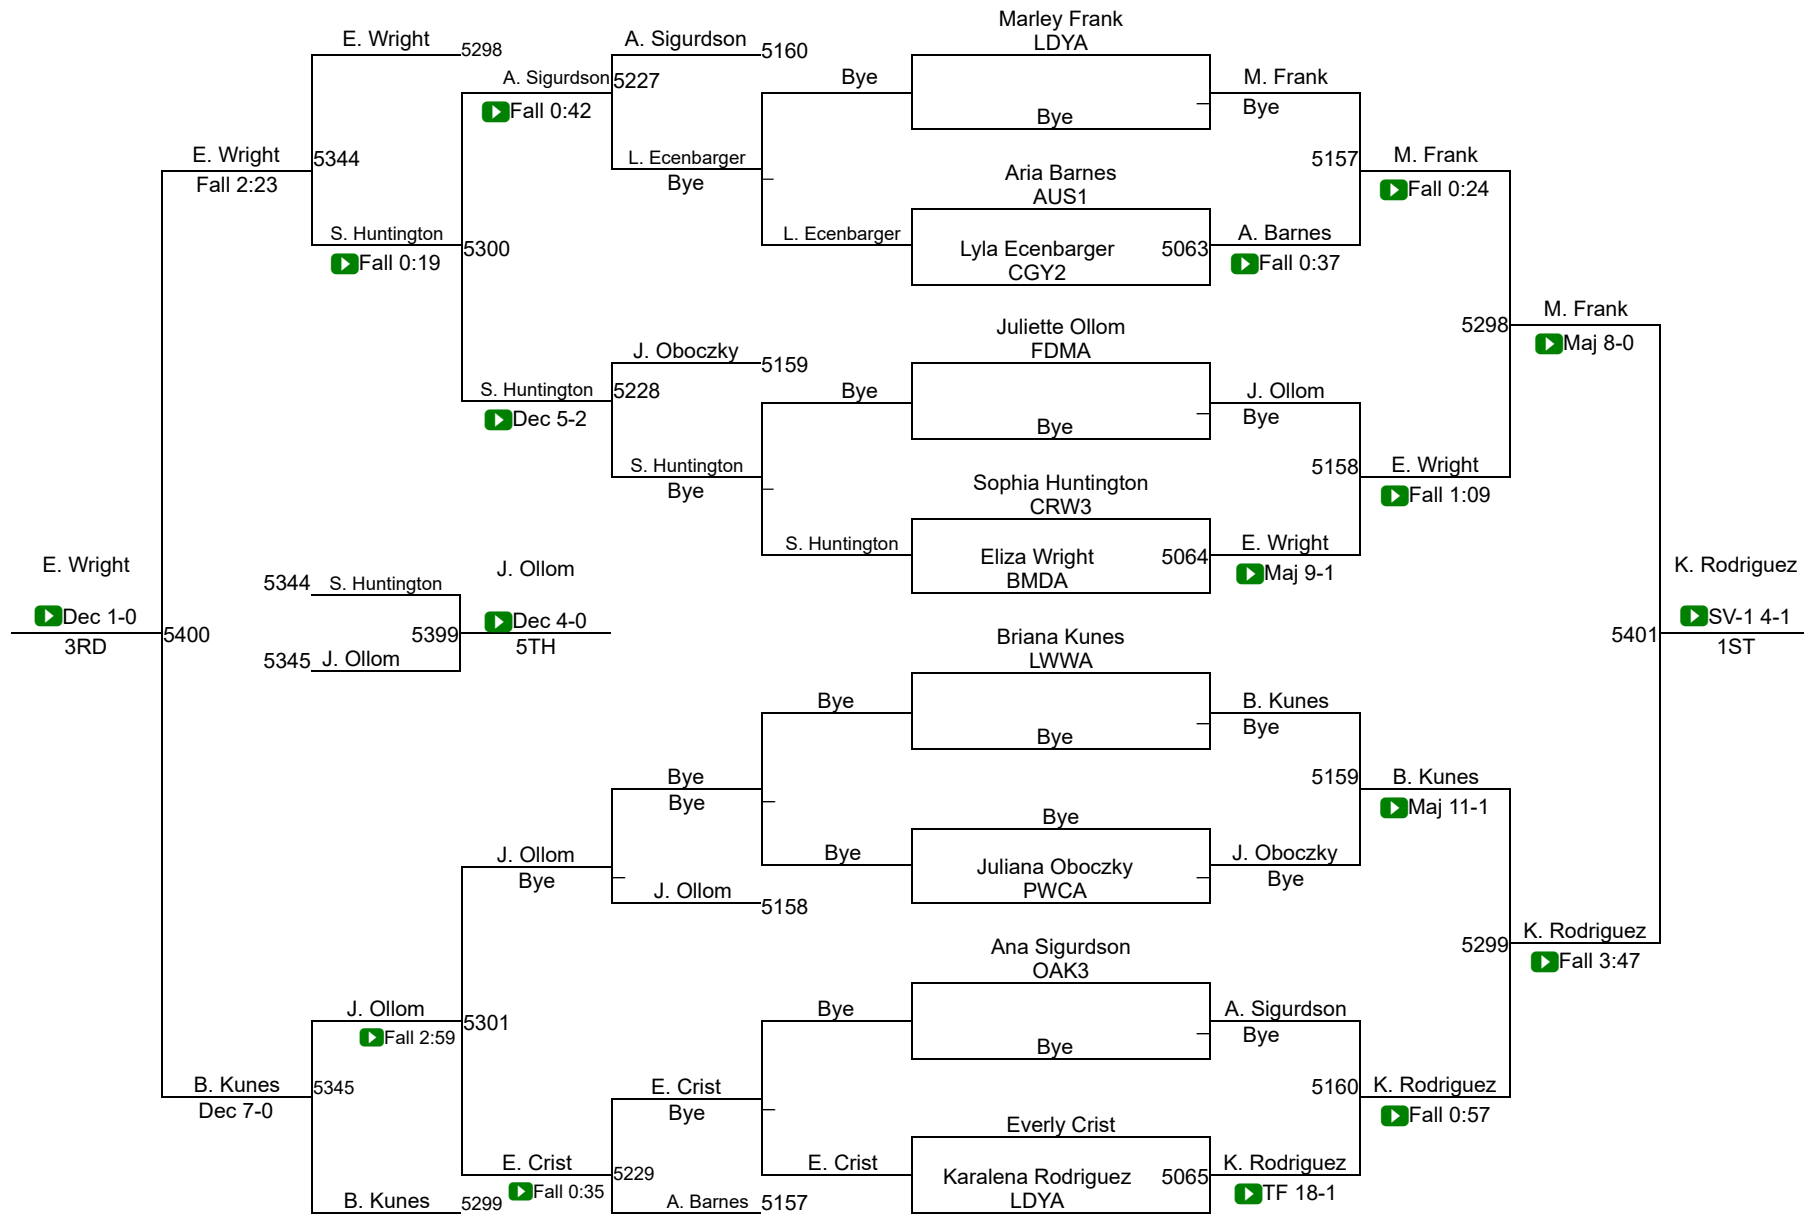

OAC Grade School State

Girls-D4 90