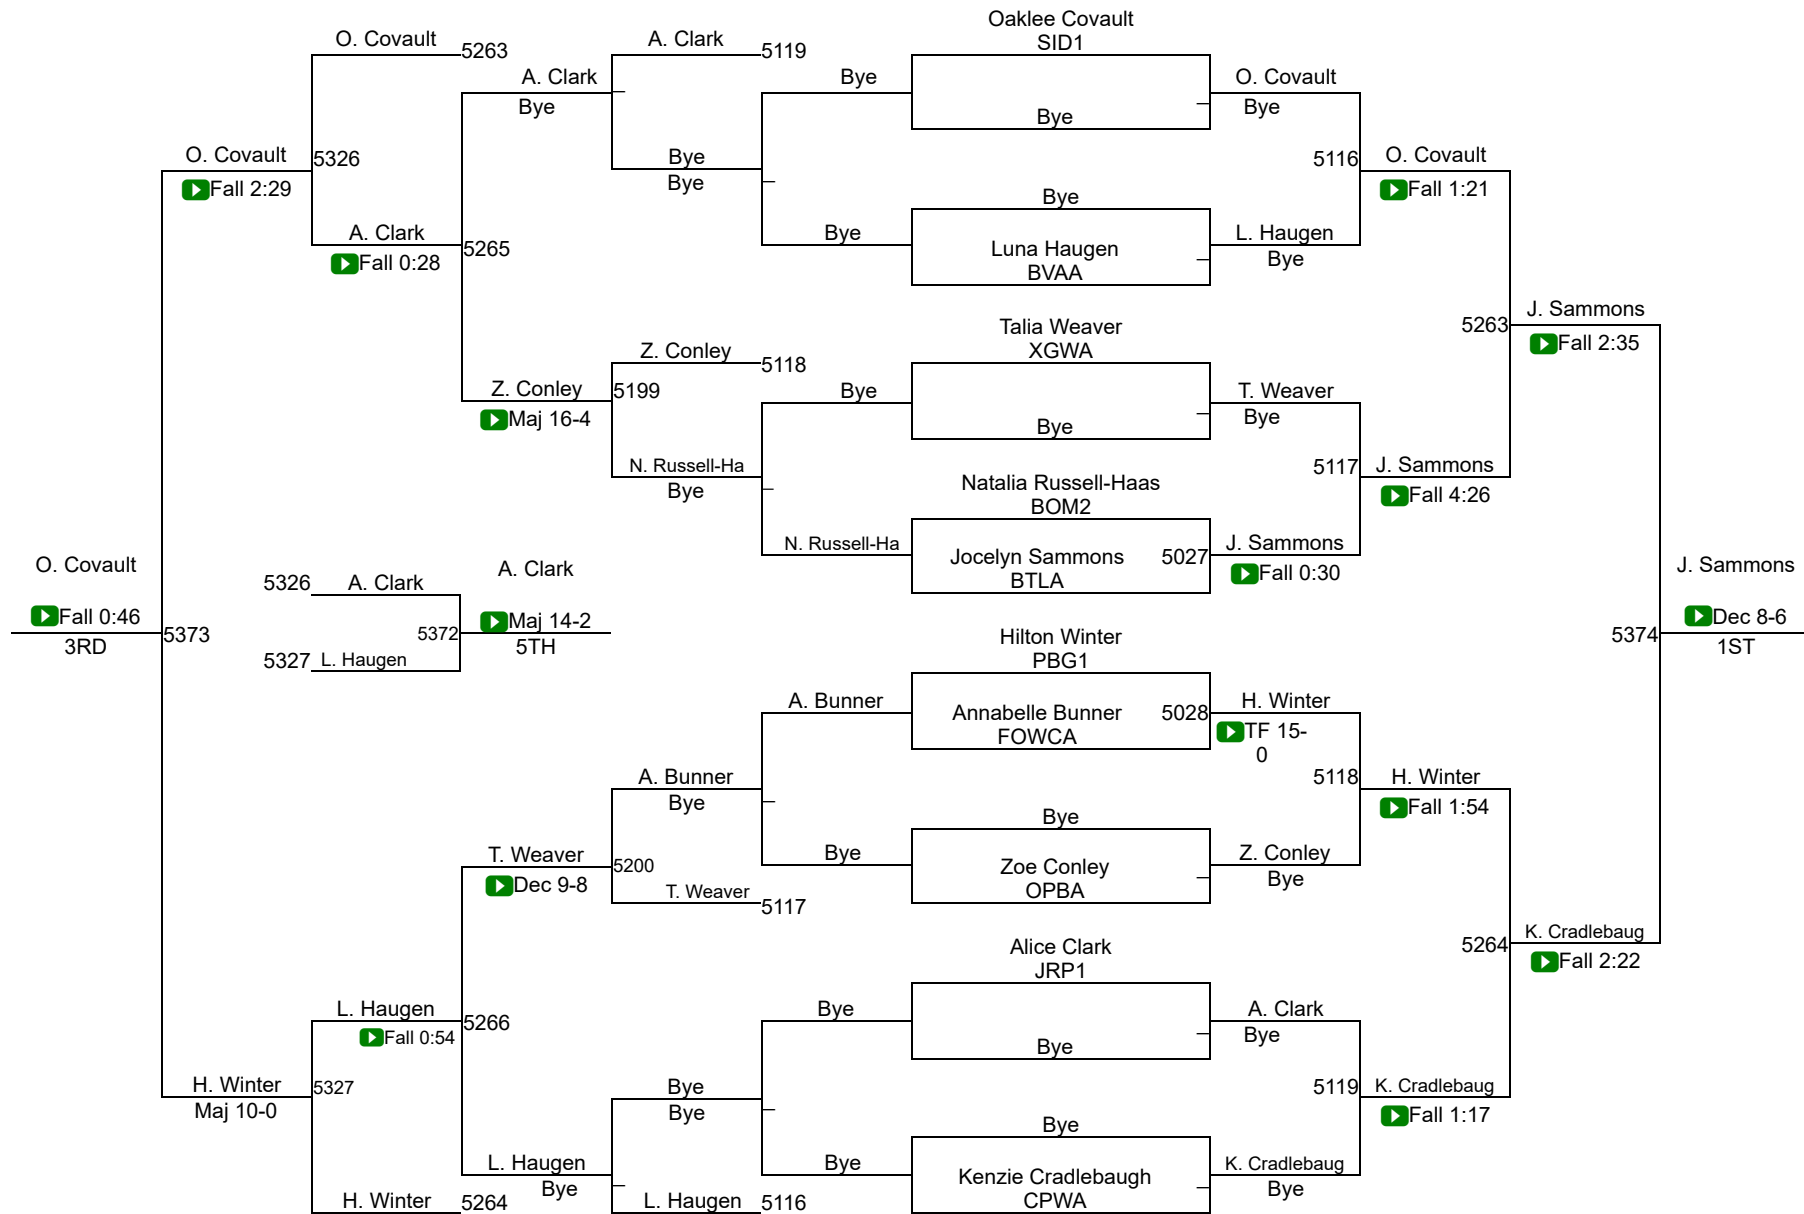

Round 2

Round 3

W. Hale (HBD2)
1ST

I. Higgins (NWW2)
2ND

OAC Grade School State

Girls-D3 55

OAC Grade School State

Girls-D3 60