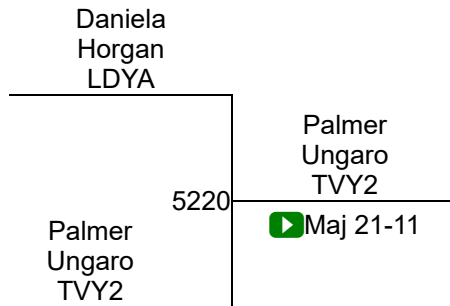

L. Lakhiani (JRP1)
3RD

Round 4

Amelia Thiel LDYA	Amelia Thiel LDYA
Lillian Lakhiani JRP1	5338
Fall 0:58	

Ellie Marsh CGY2	Ellie Marsh CGY2
Guinevere Downing WKS1	5339
Dec 3-0	

G. Downing (WKS1)
4TH

Round 5

Amelia Thiel LDYA	Amelia Thiel LDYA
Ellie Marsh CGY2	5390
▶ Fall 4:07	

Lillian Lakhiani JRP1	Lillian Lakhiani JRP1
Hadley Holcomb NAN	5391
▶ Fall 0:50	

H. Holcomb (NAN)
5TH

OAC Grade School State

Girls-D4 70

Round 1

Round 2

Round 3

P. Ungaro (TVY2)
1ST

D. Horgan (LDYA)
2ND

A. Dynes (LABA)
3RD

OAC Grade School State

Girls-D4 75