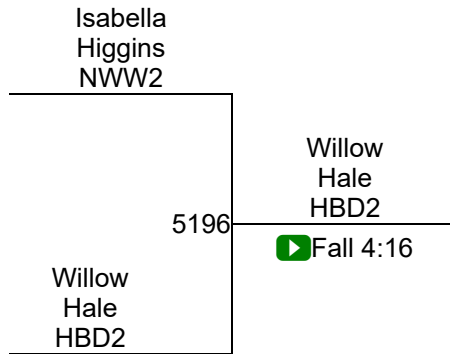

Rylee Putnam HHY1		Ronayah Robinson SAWA
Ronayah Robinson SAWA	5355	▶ TF 23-6

WRESTLERS

I. Brassfield (RIKA)

R. Robinson (SAWA)

M. Dawson-Worden (LAC3)

R. Putnam (HHY1)

I. Brassfield (RIKA)

1ST

OAC Grade School State

Girls-D2 55

Girls-D2 55

OAC Grade School State

Girls-D2 75

OAC Grade School State

Girls-D2 105

Round 1

Round 2

Round 3

W. Hale (HBD2)
1ST

I. Higgins (NWW2)
2ND

OAC Grade School State

Girls-D3 55

OAC Grade School State

Girls-D3 60