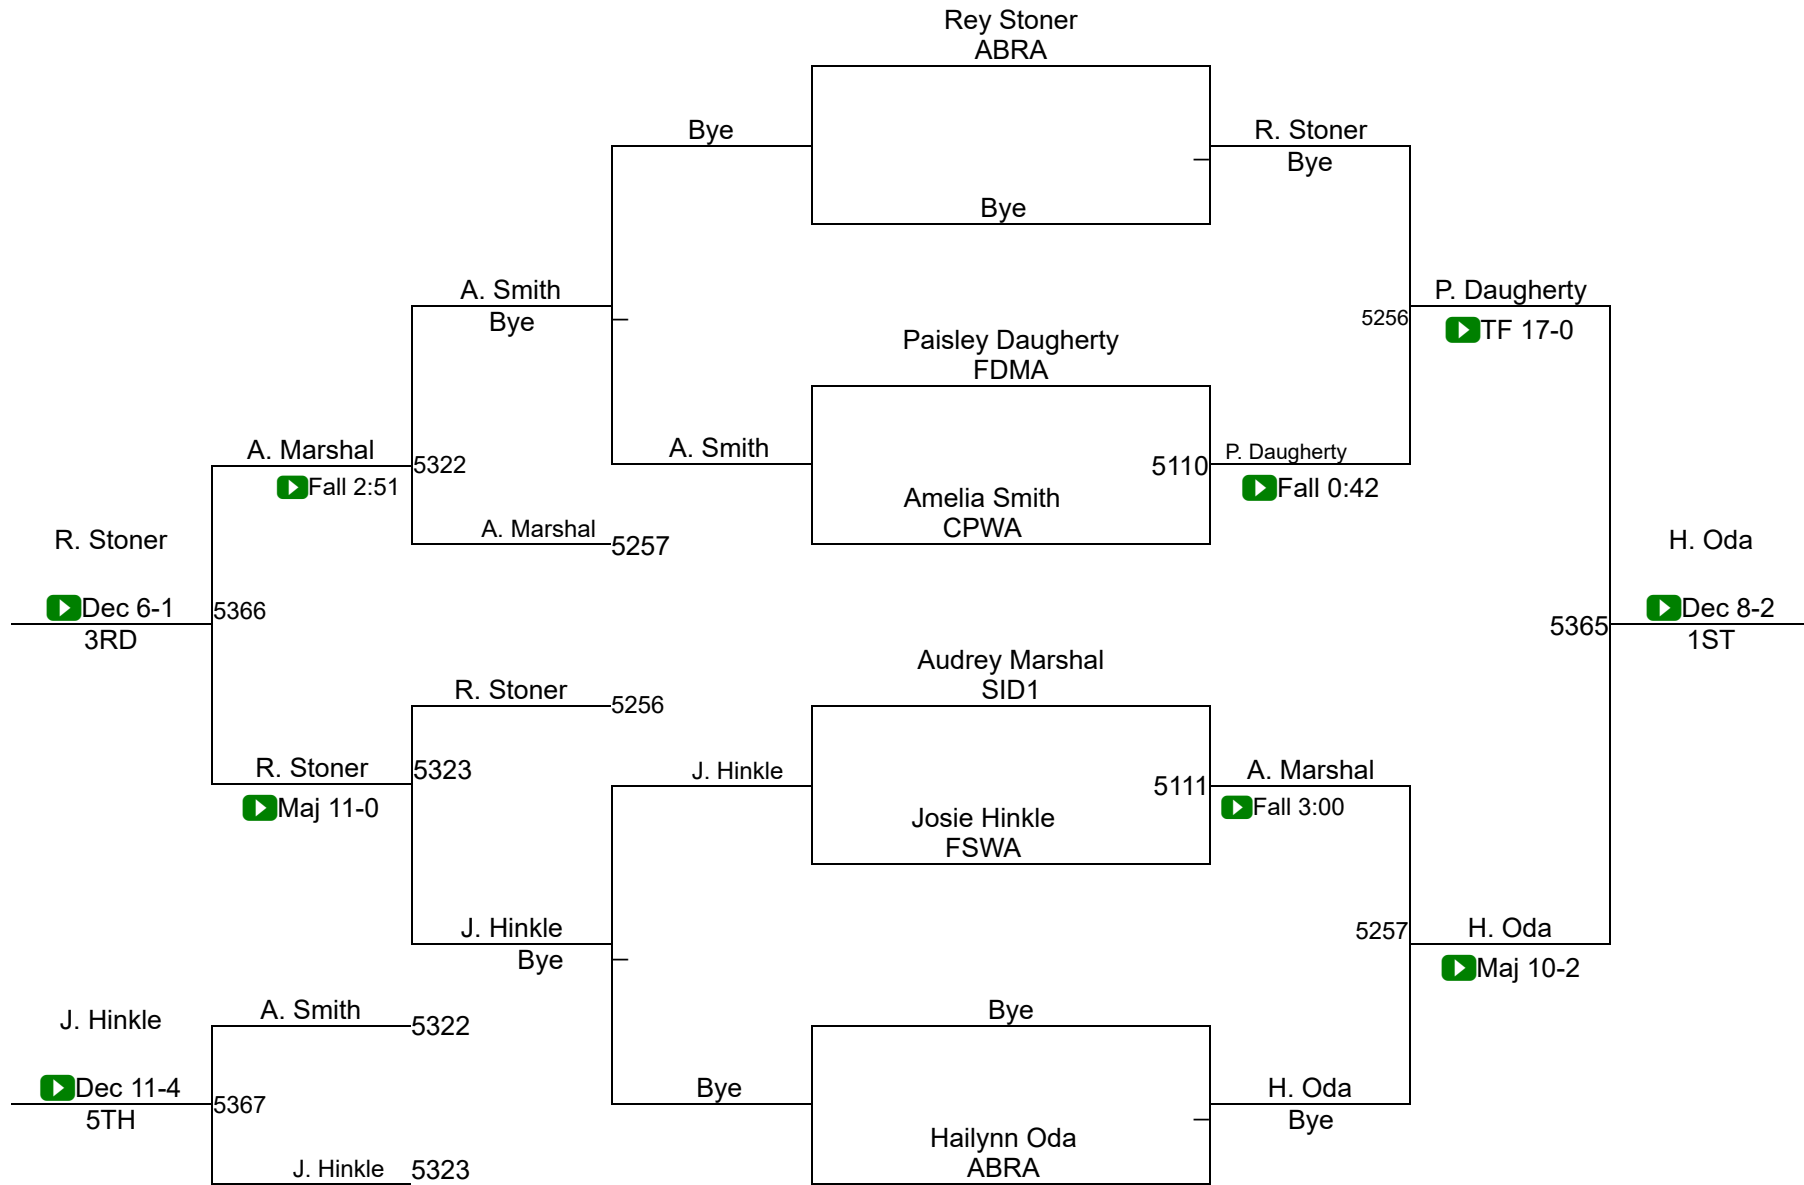

OAC Grade School State

Girls-D2 75