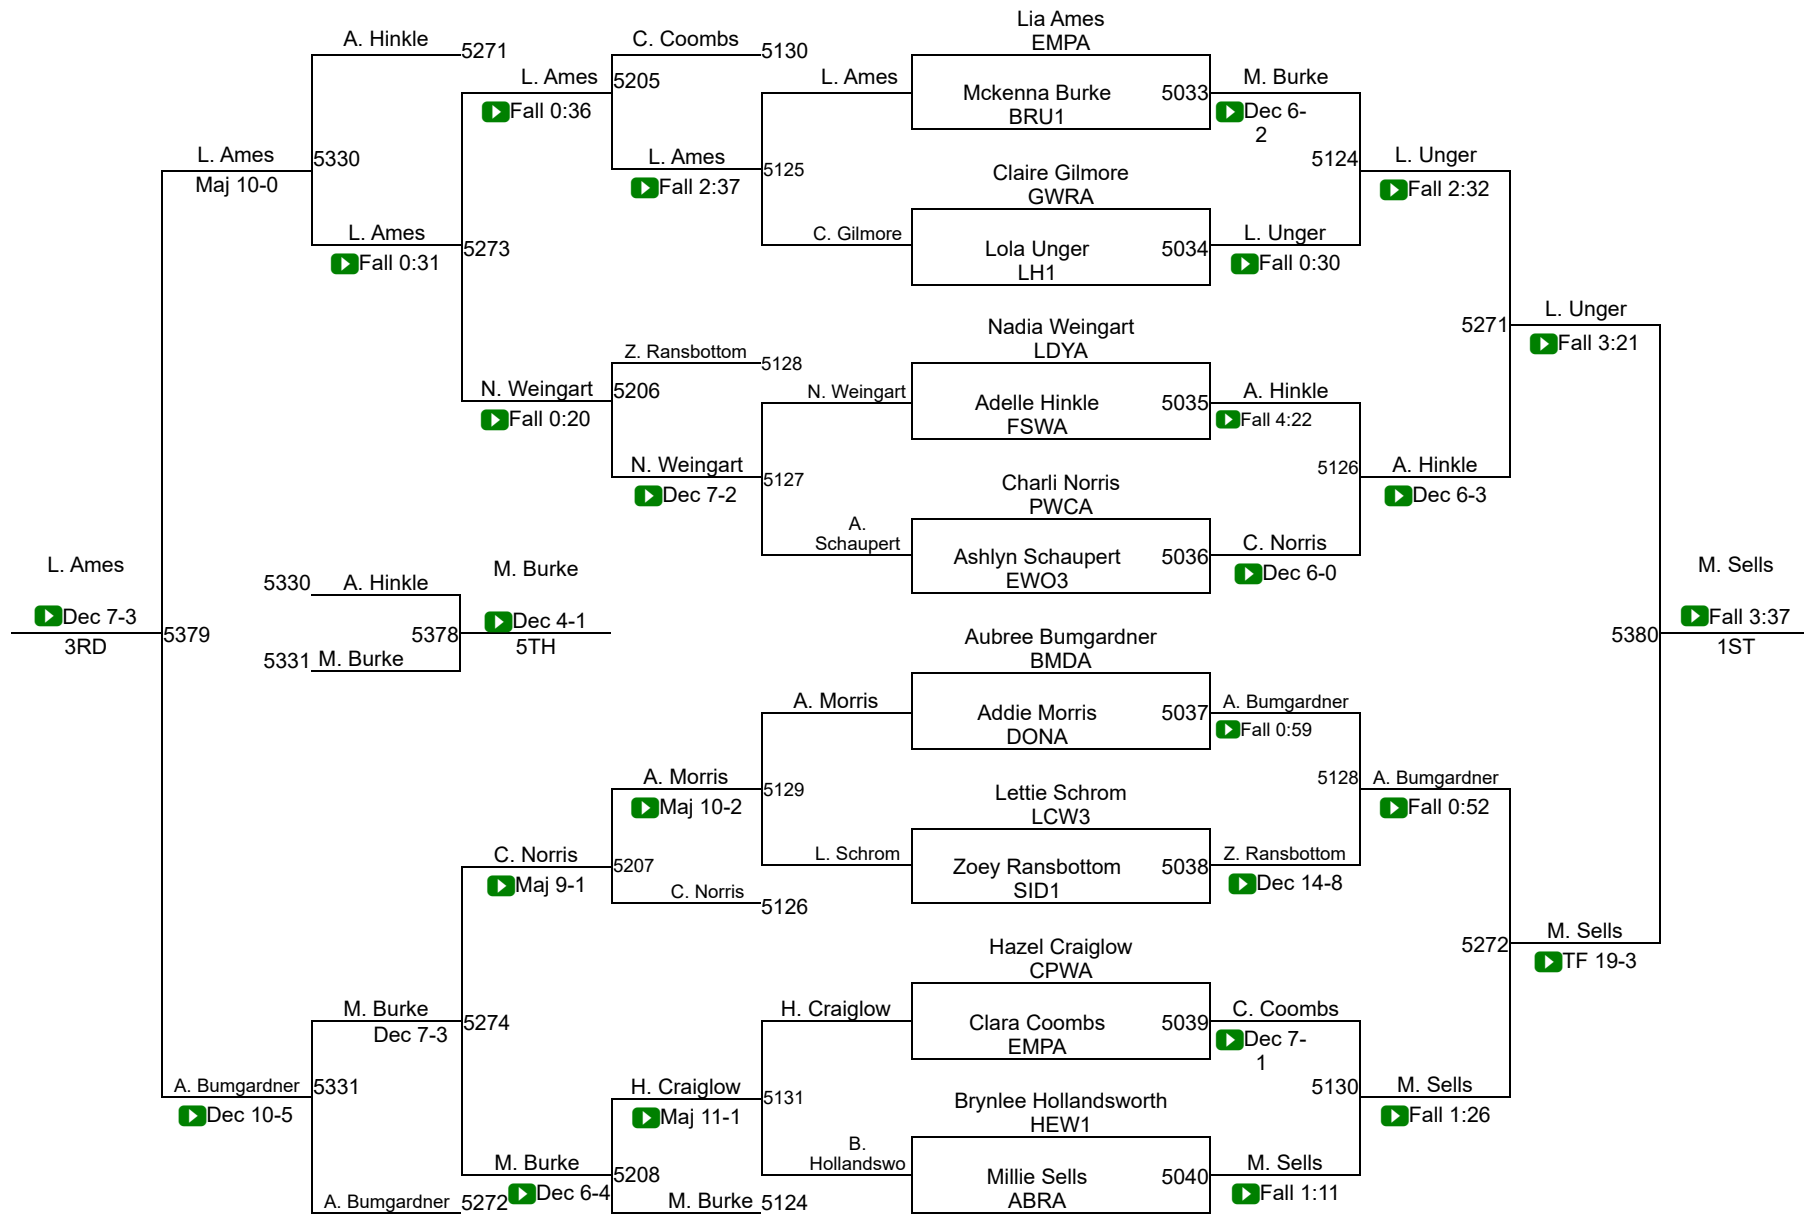

OAC Grade School State

Girls-D3 70