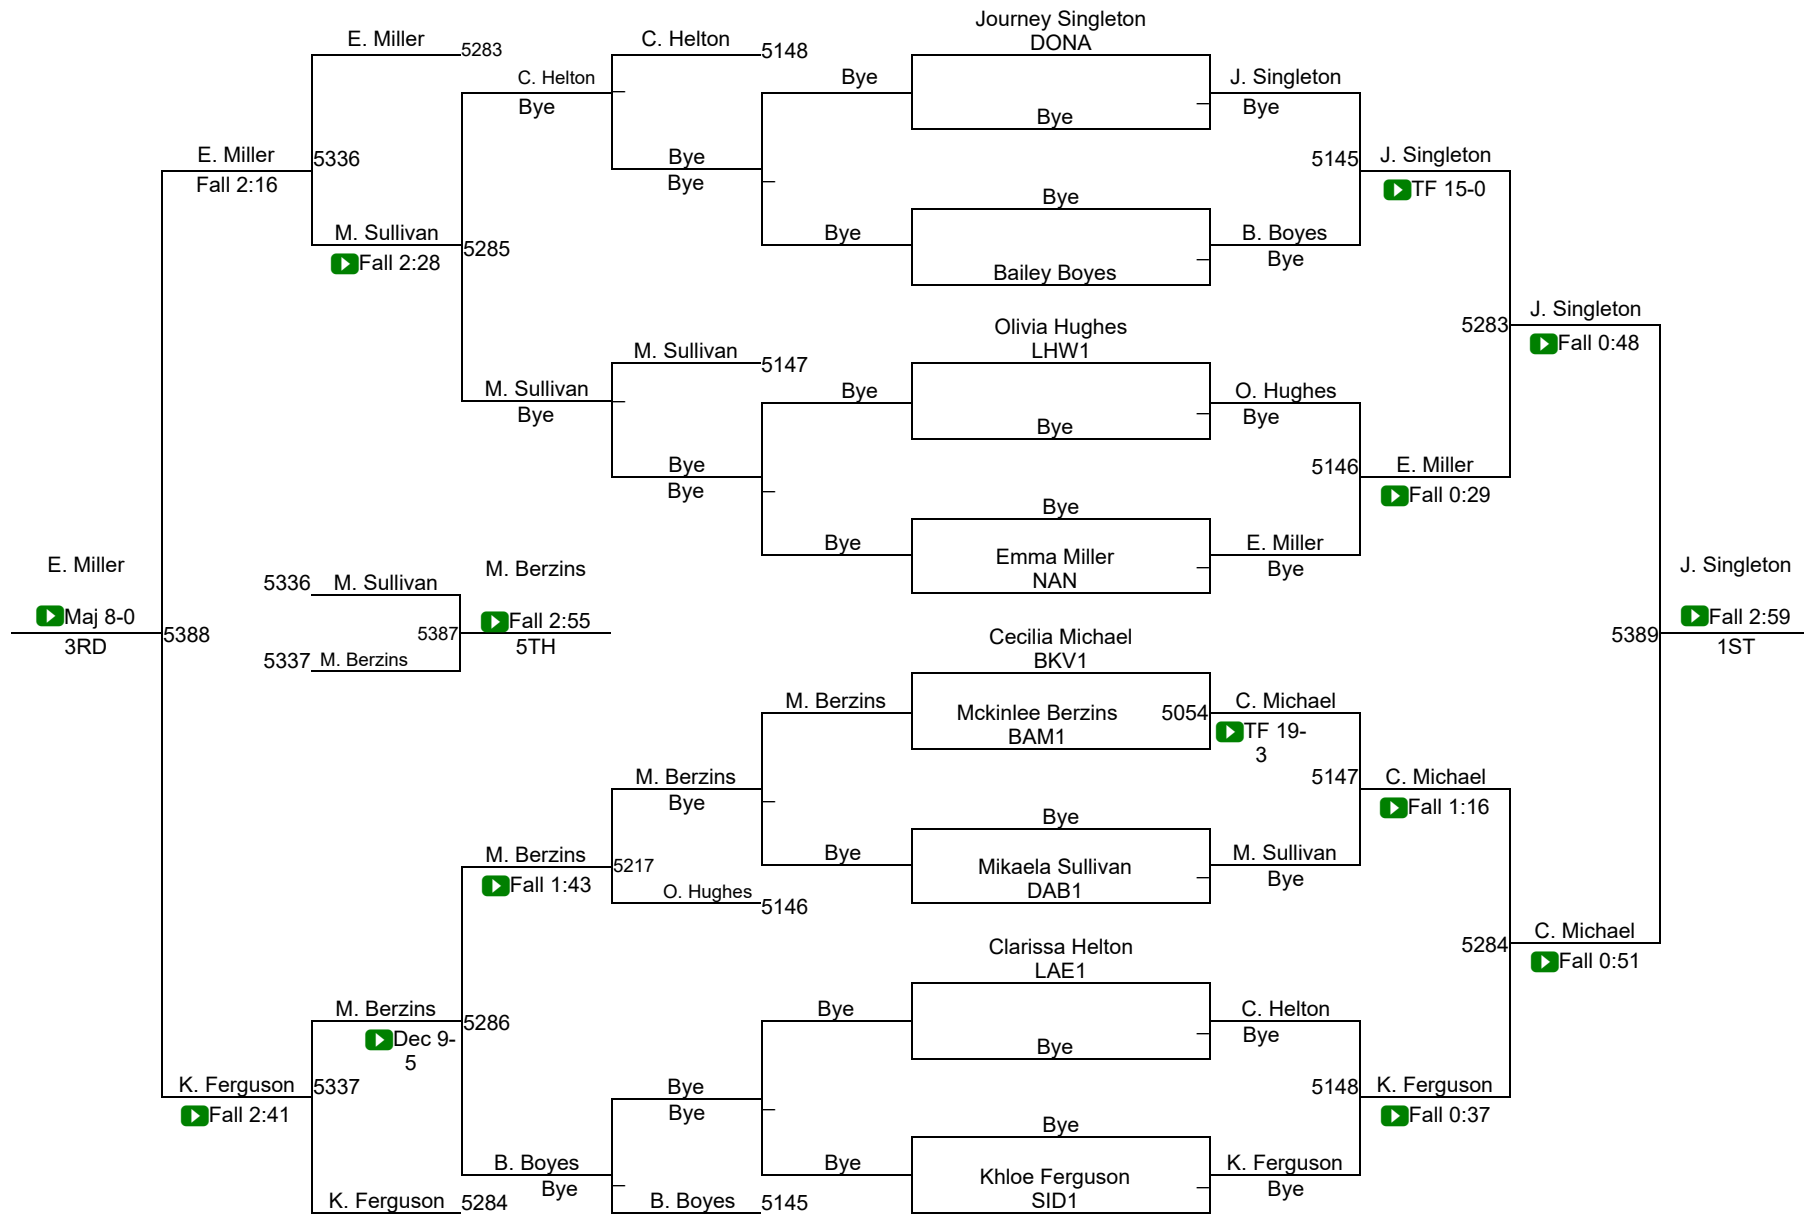

OAC Grade School State

Girls-D3 125