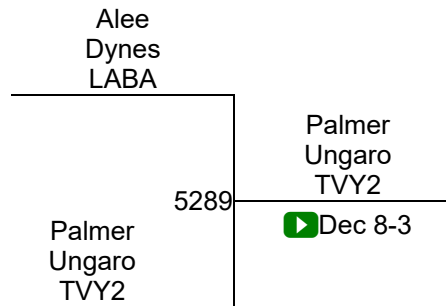

L. Lakhiani (JRP1)
3RD

Round 4

Amelia Thiel LDYA	Amelia Thiel LDYA
Lillian Lakhiani JRP1	5338
Fall 0:58	

Ellie Marsh CGY2	Ellie Marsh CGY2
Guinevere Downing WKS1	5339
Dec 3-0	

G. Downing (WKS1)
4TH

Round 5

Amelia Thiel LDYA	Amelia Thiel LDYA
Ellie Marsh CGY2	5390
▶ Fall 4:07	

Lillian Lakhiani JRP1	Lillian Lakhiani JRP1
Hadley Holcomb NAN	5391
▶ Fall 0:50	

H. Holcomb (NAN)
5TH

OAC Grade School State

Girls-D4 70

Round 1

Round 2

Round 3

P. Ungaro (TVY2)
1ST

D. Horgan (LDYA)
2ND

A. Dynes (LABA)
3RD

OAC Grade School State

Girls-D4 75