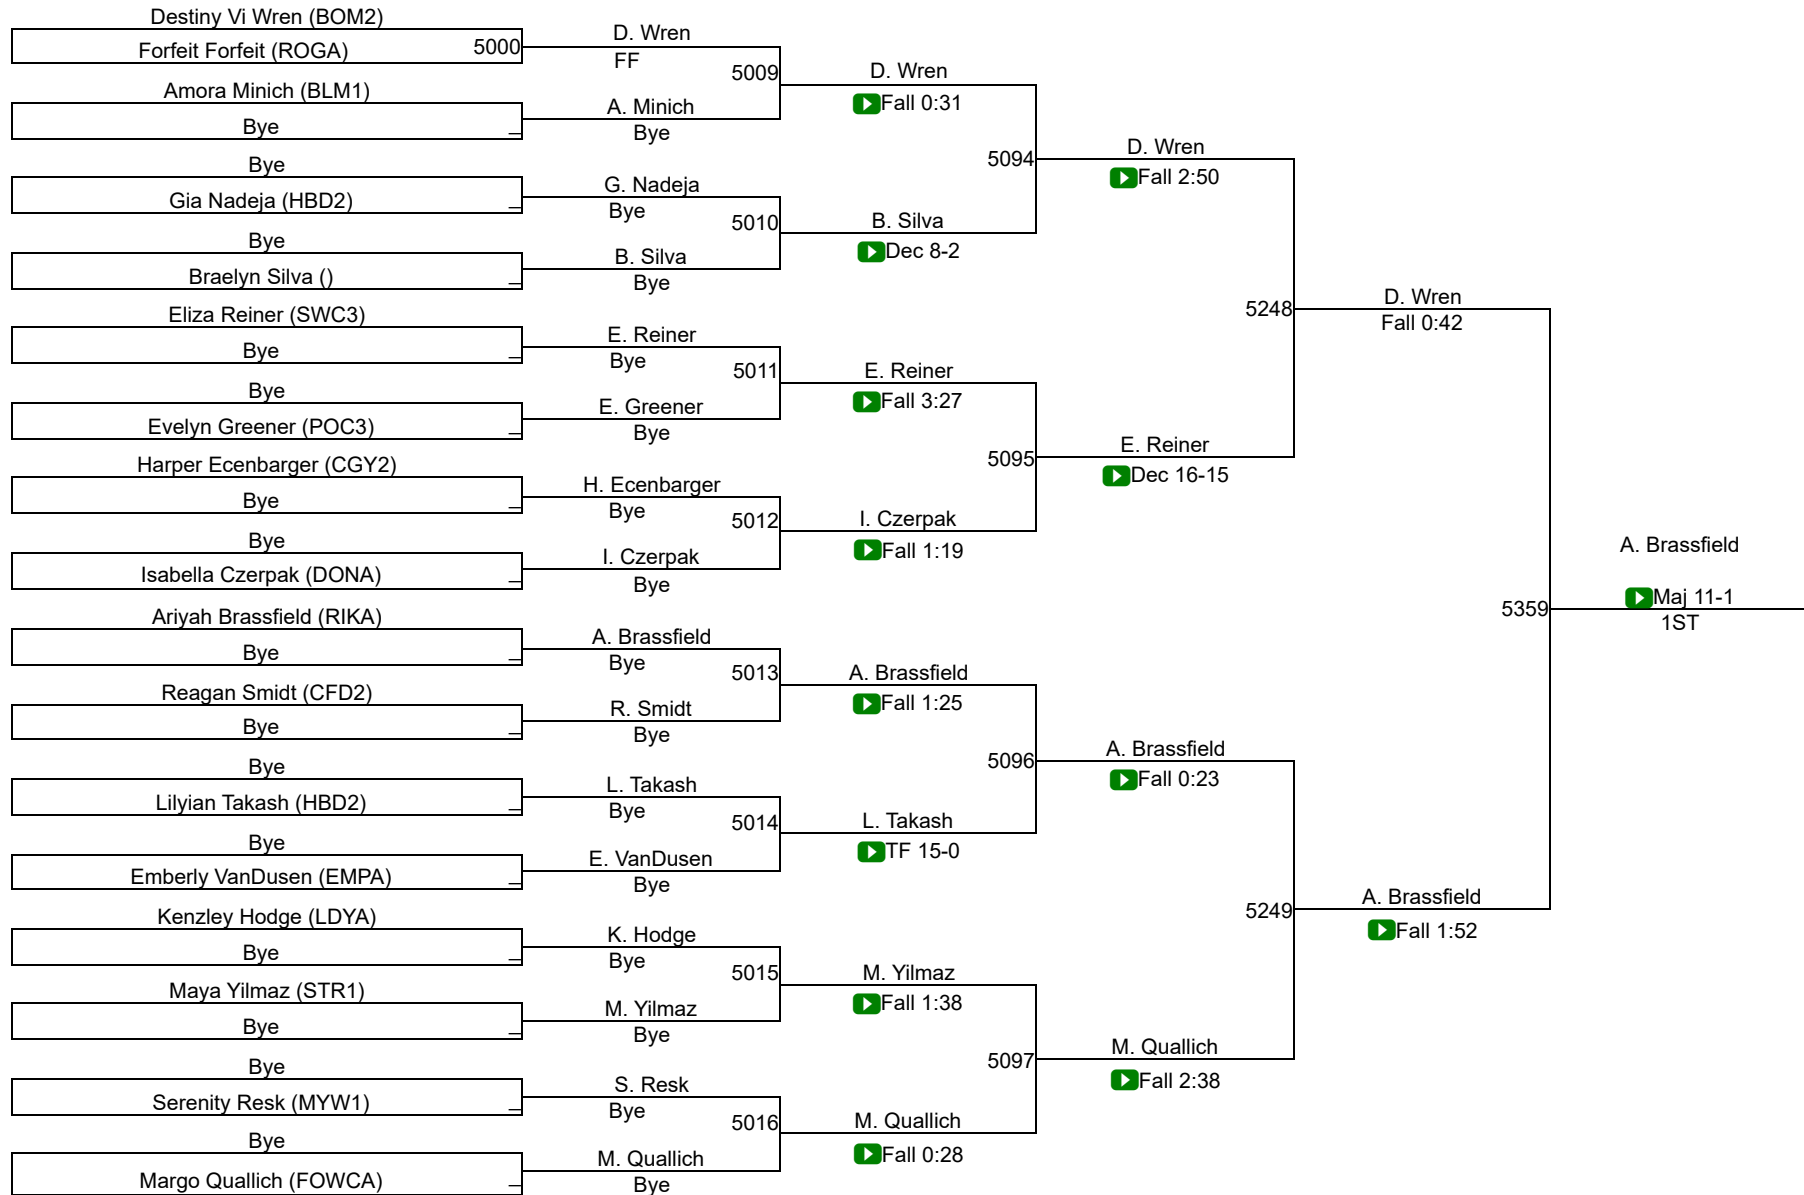

OAC Grade School State

Girls-D2 55