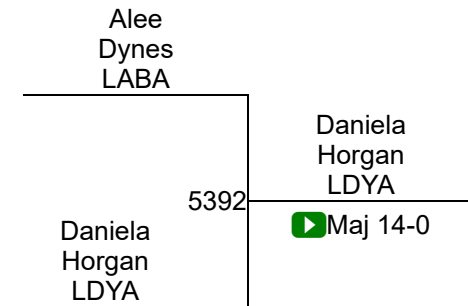

L. Lakhiani (JRP1)
3RD

Round 4

Amelia Thiel LDYA	Amelia Thiel LDYA
Lillian Lakhiani JRP1	5338
Fall 0:58	

Ellie Marsh CGY2	Ellie Marsh CGY2
Guinevere Downing WKS1	5339
Dec 3-0	

G. Downing (WKS1)
4TH

Round 5

Amelia Thiel LDYA	Amelia Thiel LDYA
Ellie Marsh CGY2	5390
▶ Fall 4:07	

Lillian Lakhiani JRP1	Lillian Lakhiani JRP1
Hadley Holcomb NAN	5391
▶ Fall 0:50	

H. Holcomb (NAN)
5TH

OAC Grade School State

Girls-D4 70

Round 1

Round 2

Round 3

P. Ungaro (TVY2)
1ST

D. Horgan (LDYA)
2ND

A. Dynes (LABA)
3RD

OAC Grade School State

Girls-D4 75