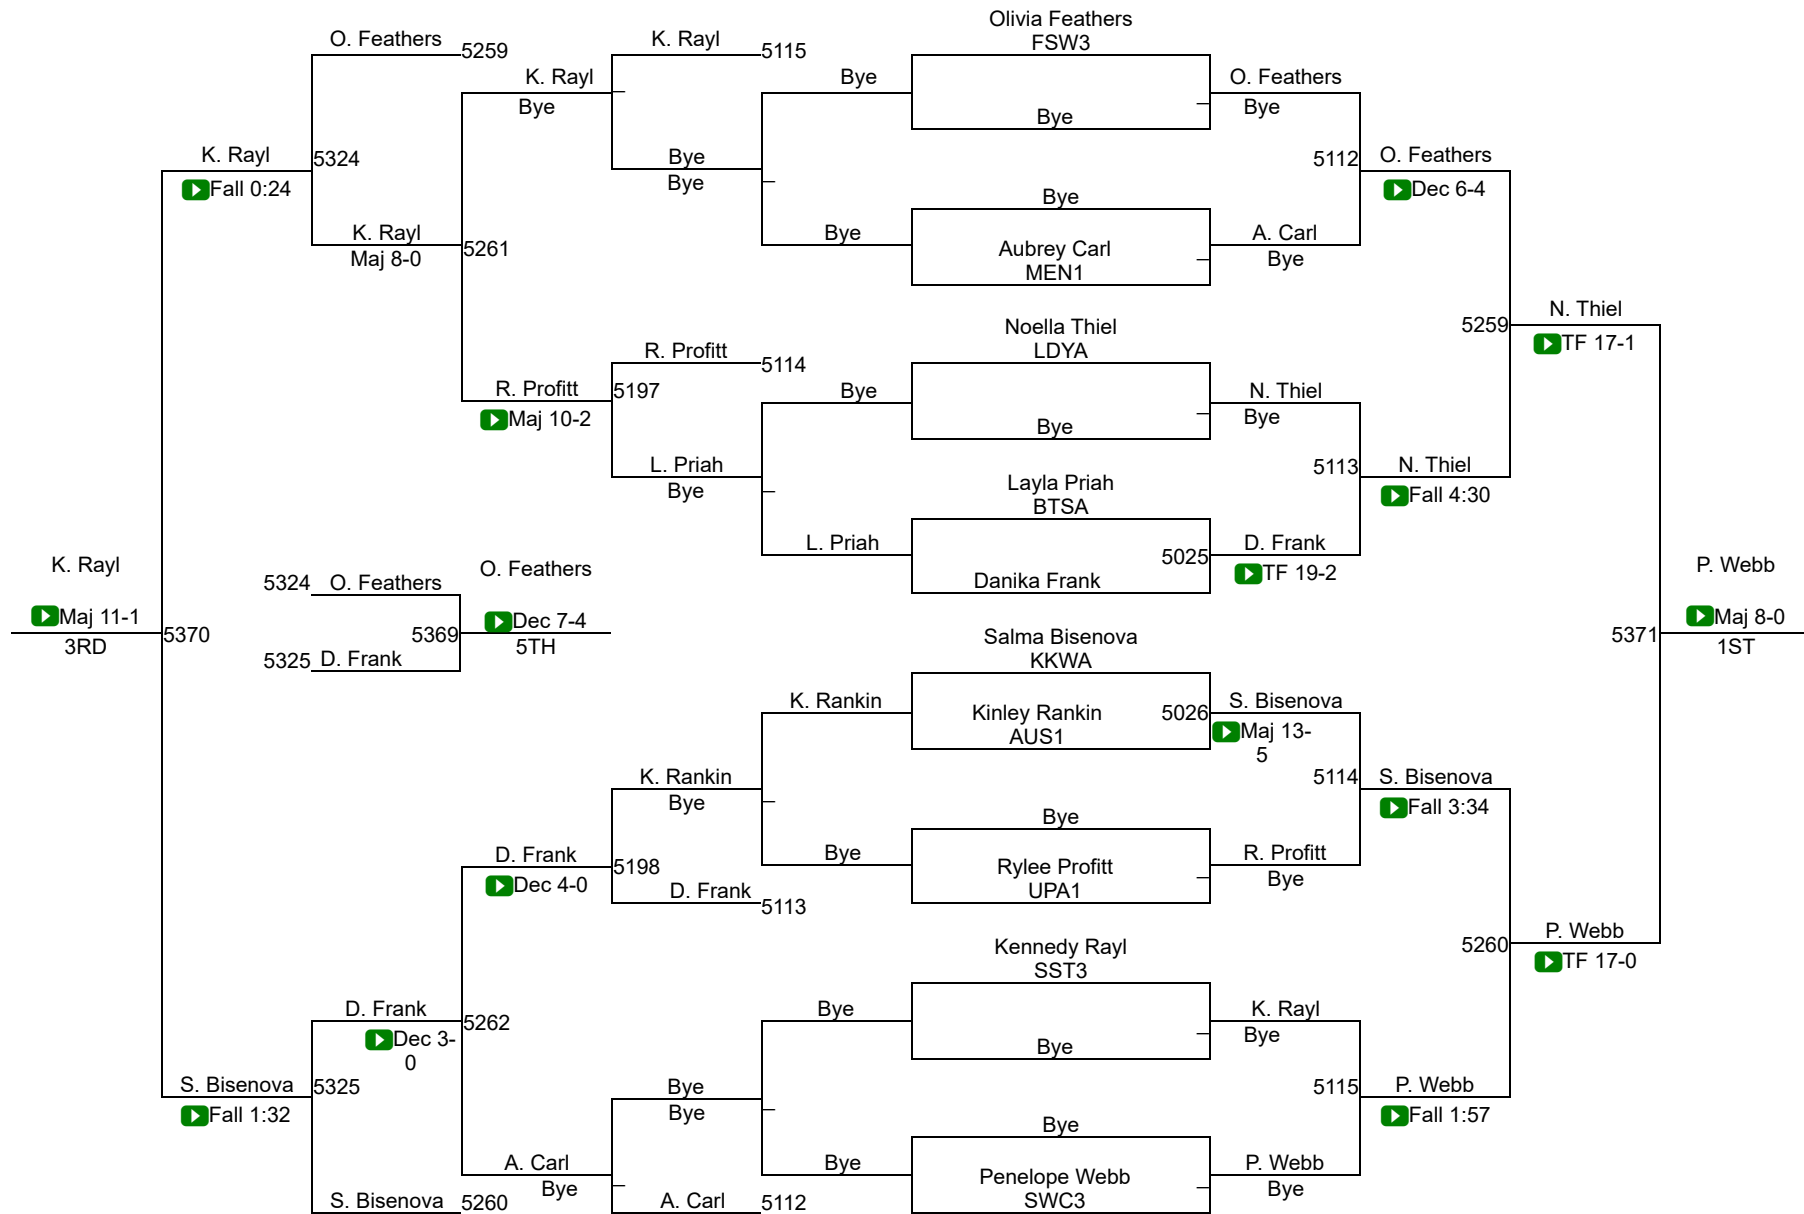

Round 2

Round 3

W. Hale (HBD2)
1ST

I. Higgins (NWW2)
2ND

OAC Grade School State

Girls-D3 55

OAC Grade School State

Girls-D3 60