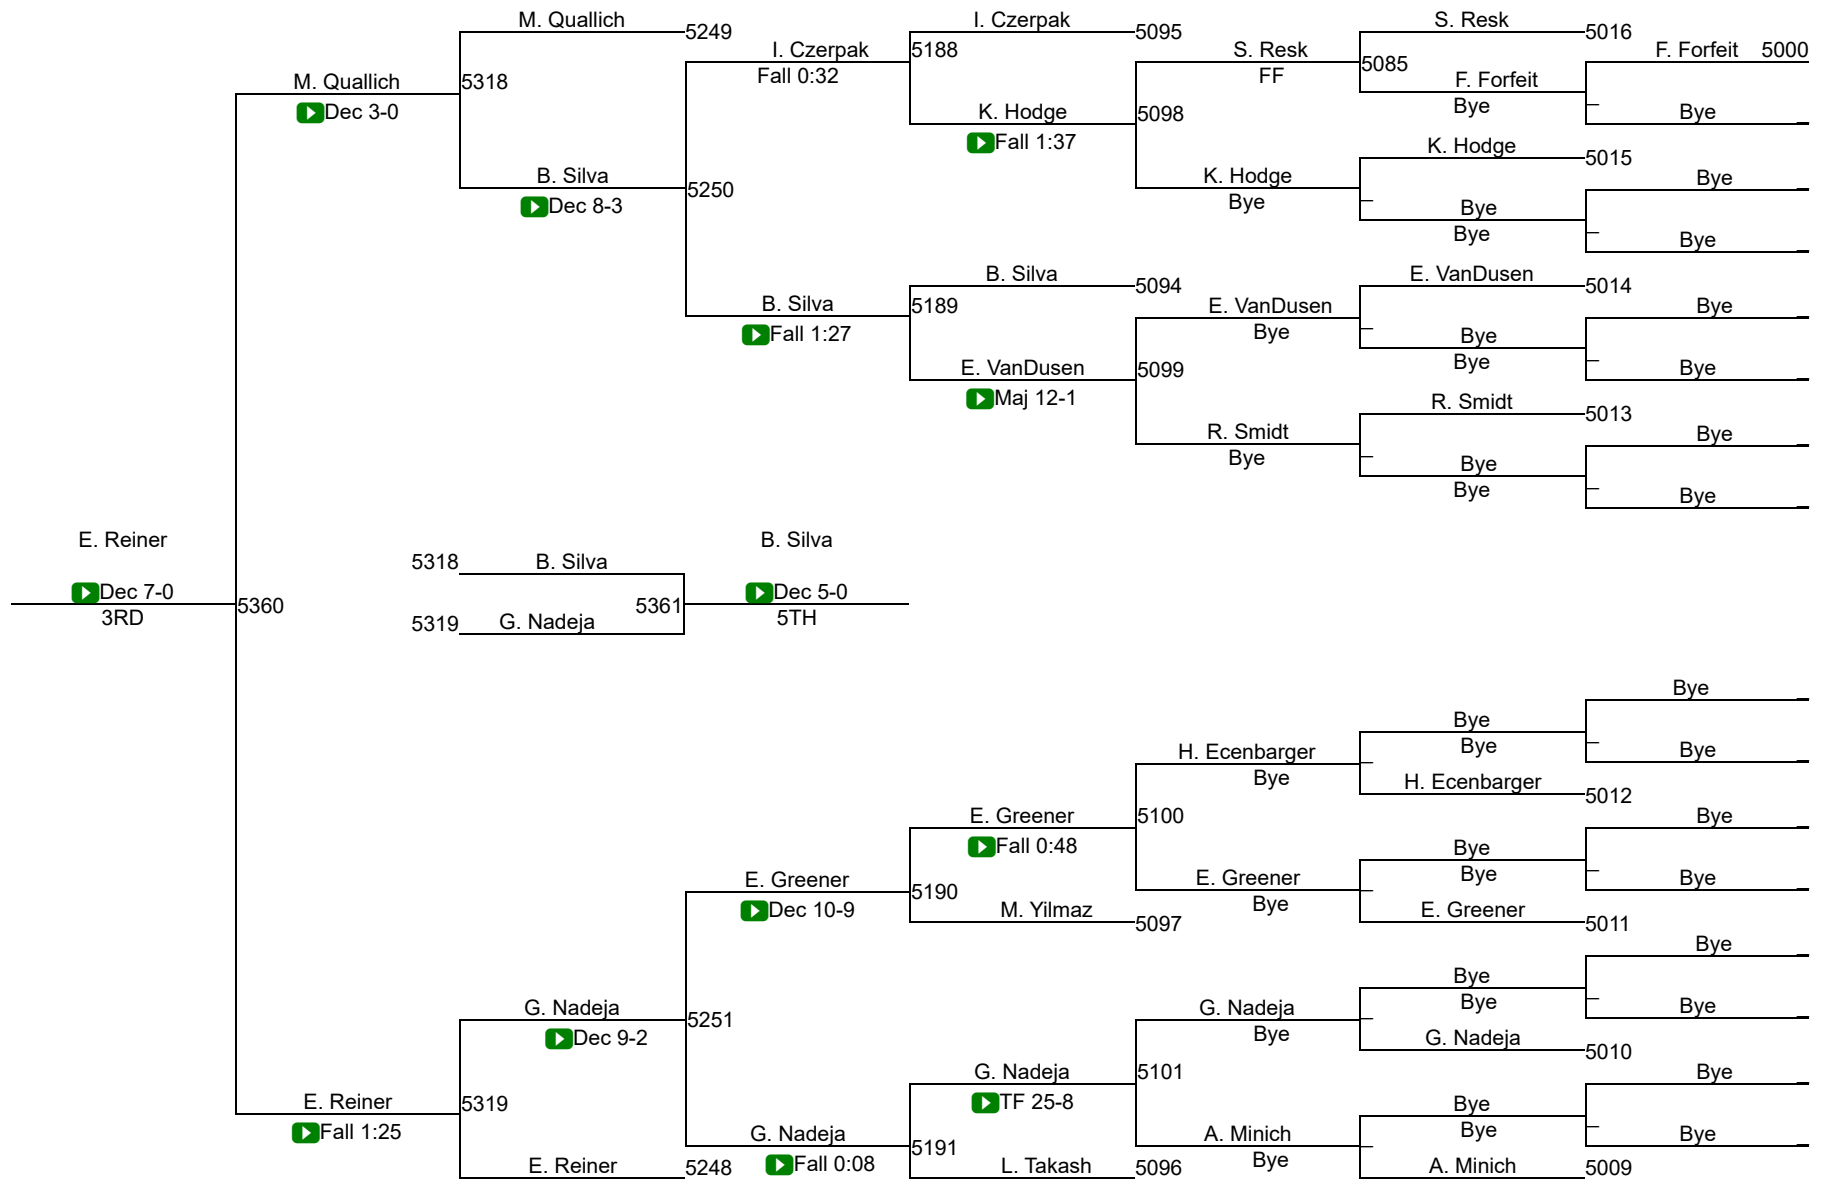

Girls-D2 55