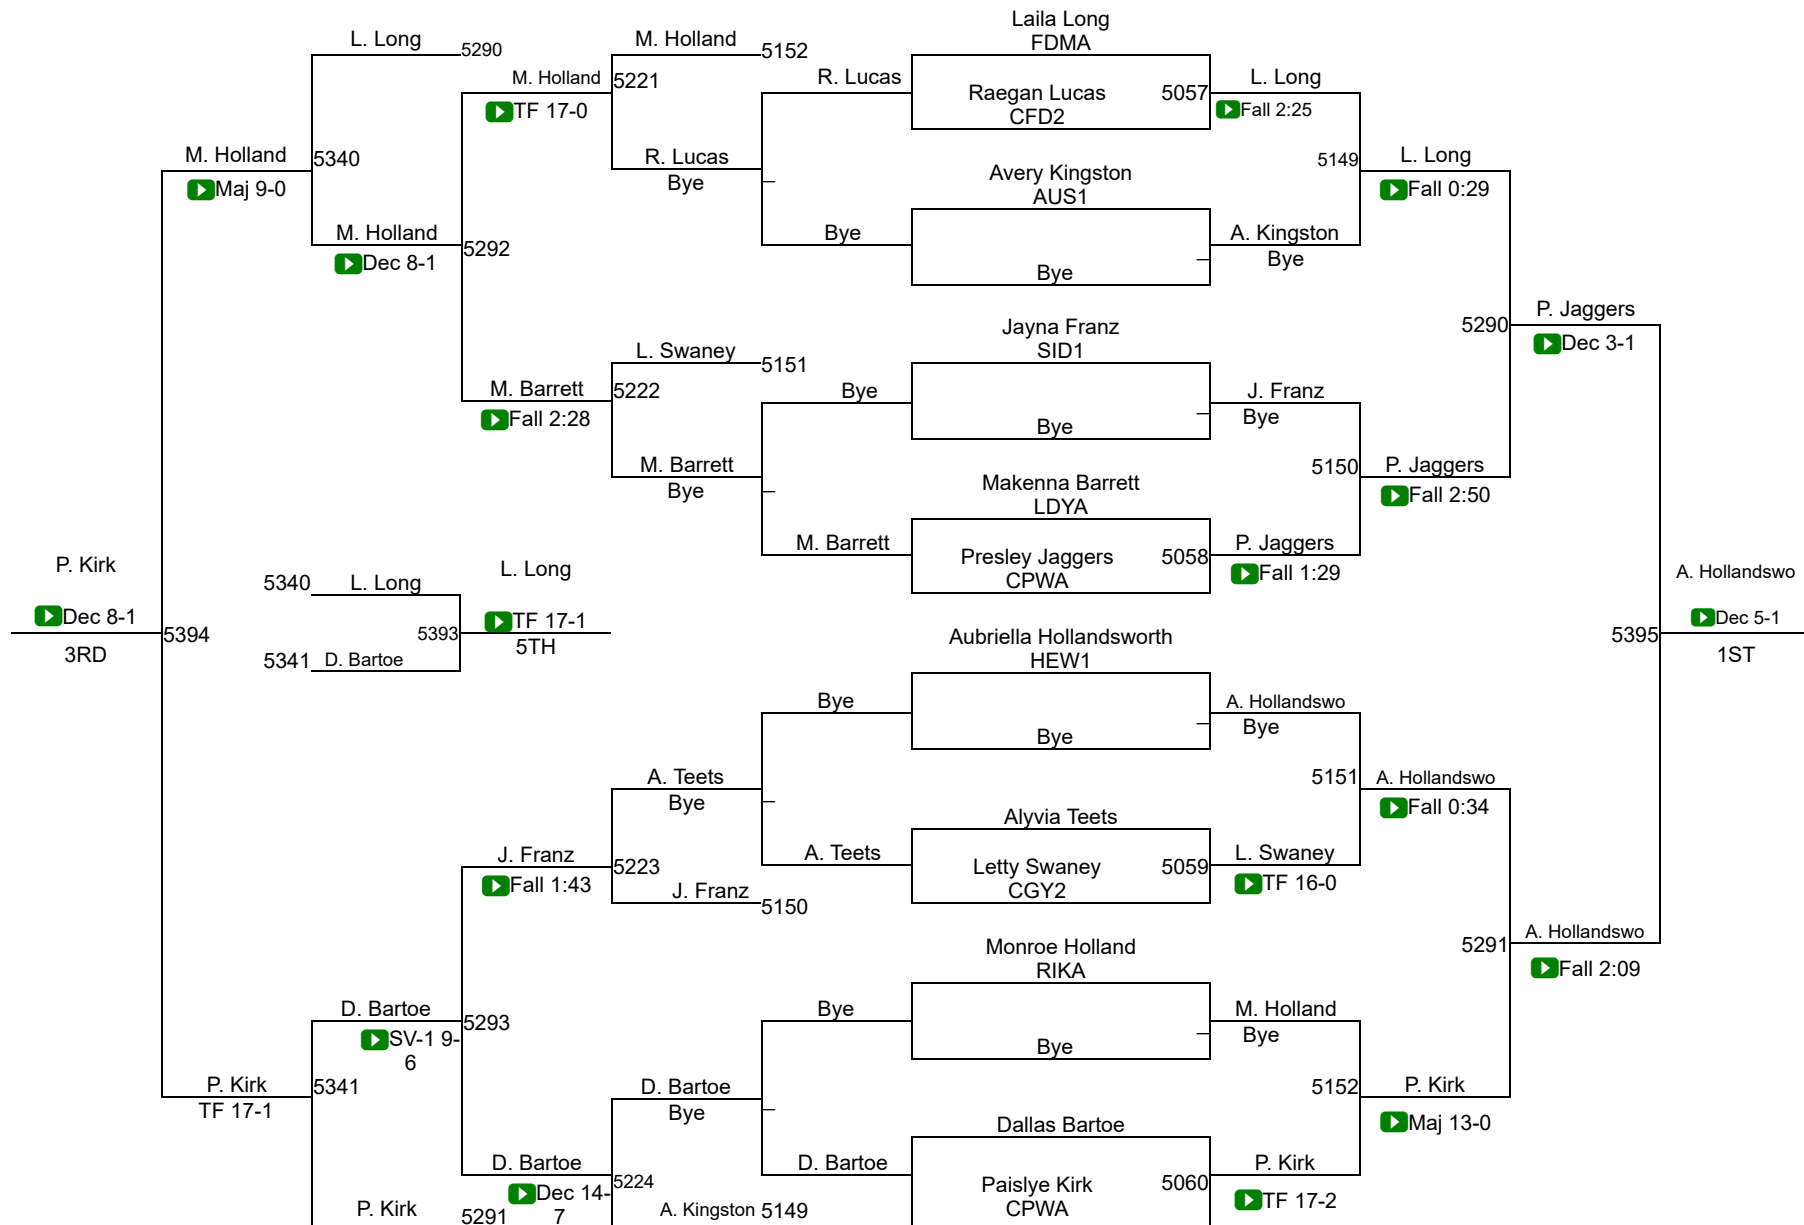

Round 1

Round 2

Round 3

P. Ungaro (TVY2)
1ST

D. Horgan (LDYA)
2ND

A. Dynes (LABA)
3RD

OAC Grade School State

Girls-D4 75