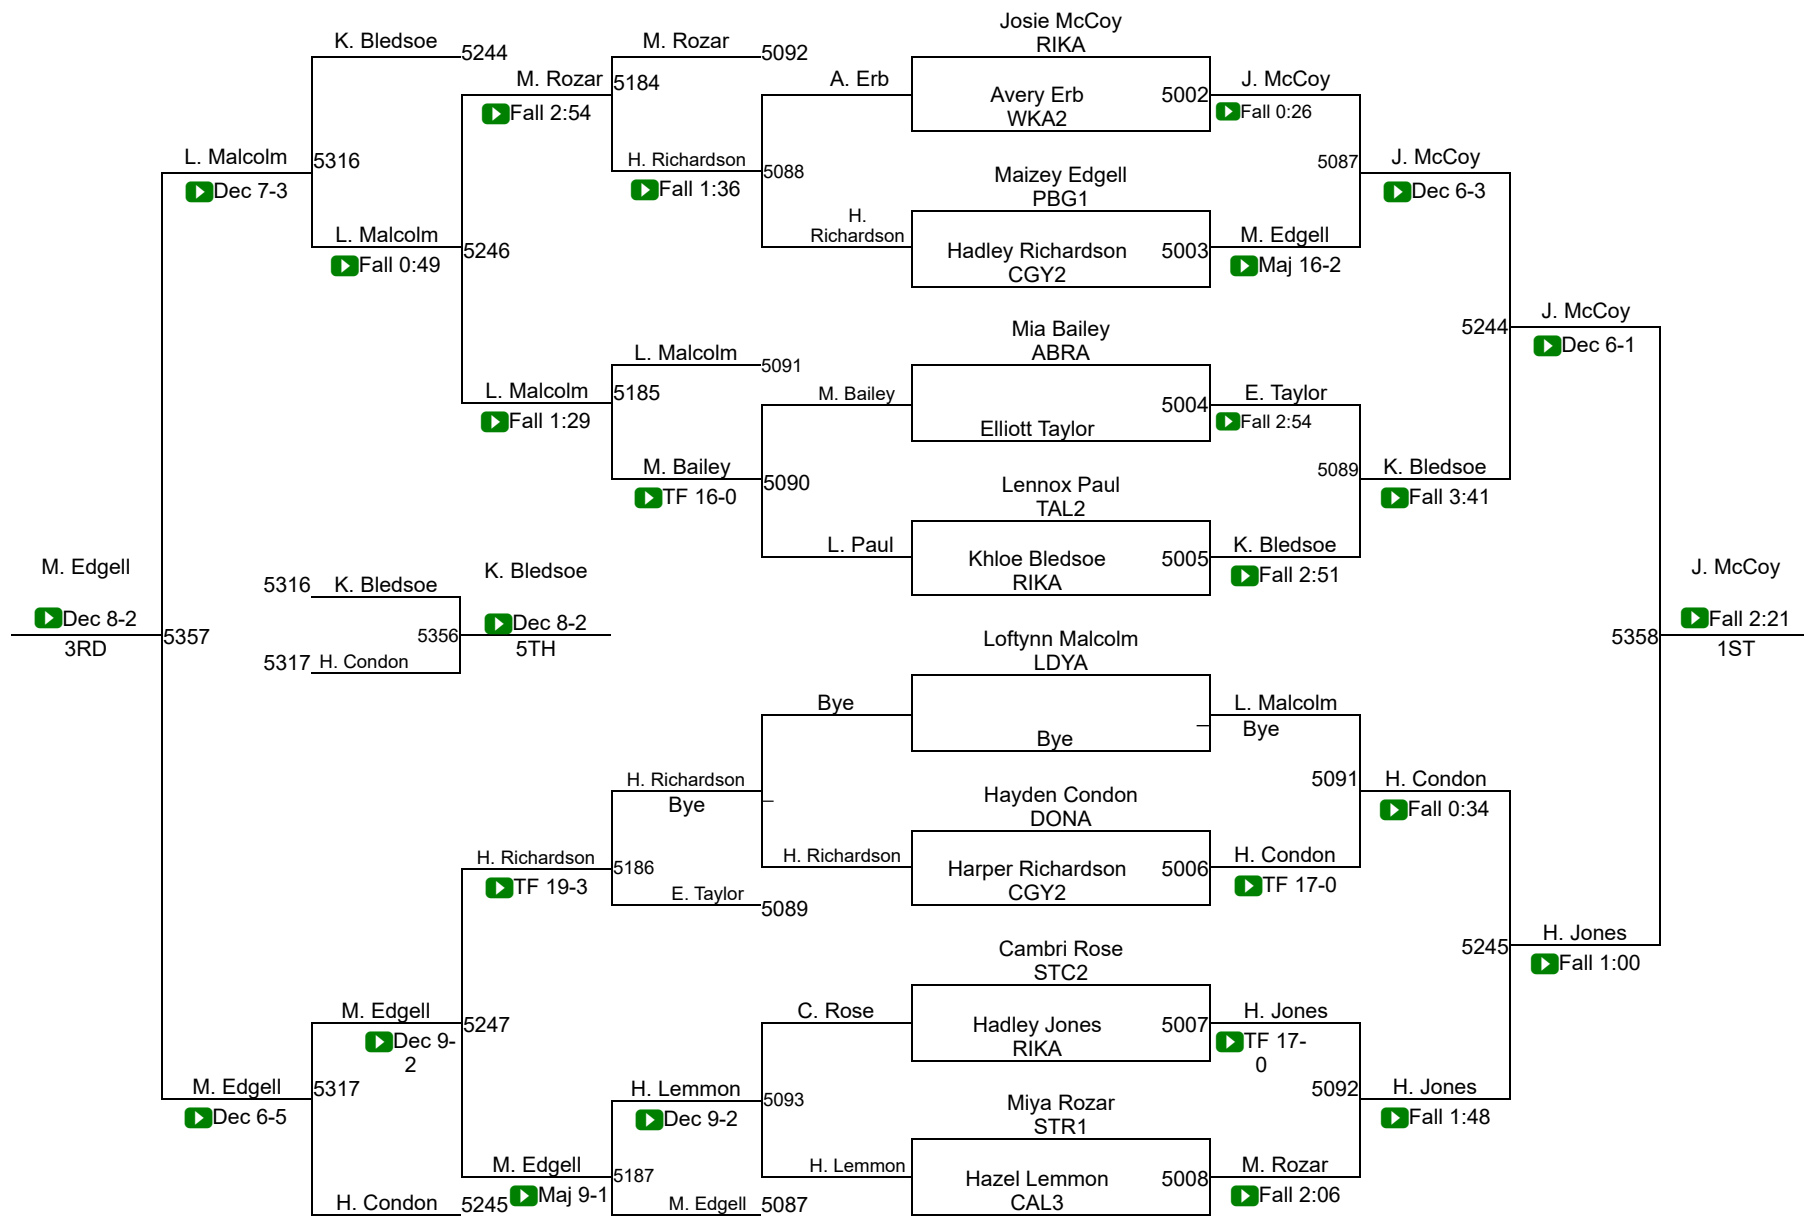

Rylee Putnam HHY1		Ronayah Robinson SAWA
Ronayah Robinson SAWA	5355	▶ TF 23-6

WRESTLERS

I. Brassfield (RIKA)

R. Robinson (SAWA)

M. Dawson-Worden (LAC3)

R. Putnam (HHY1)

I. Brassfield (RIKA)

1ST

R. Robinson (SAWA)

2ND

R. Putnam (HHY1)

3RD

M. Dawson-Worden (LAC3)

4TH

OAC Grade School State

Girls-D2 50