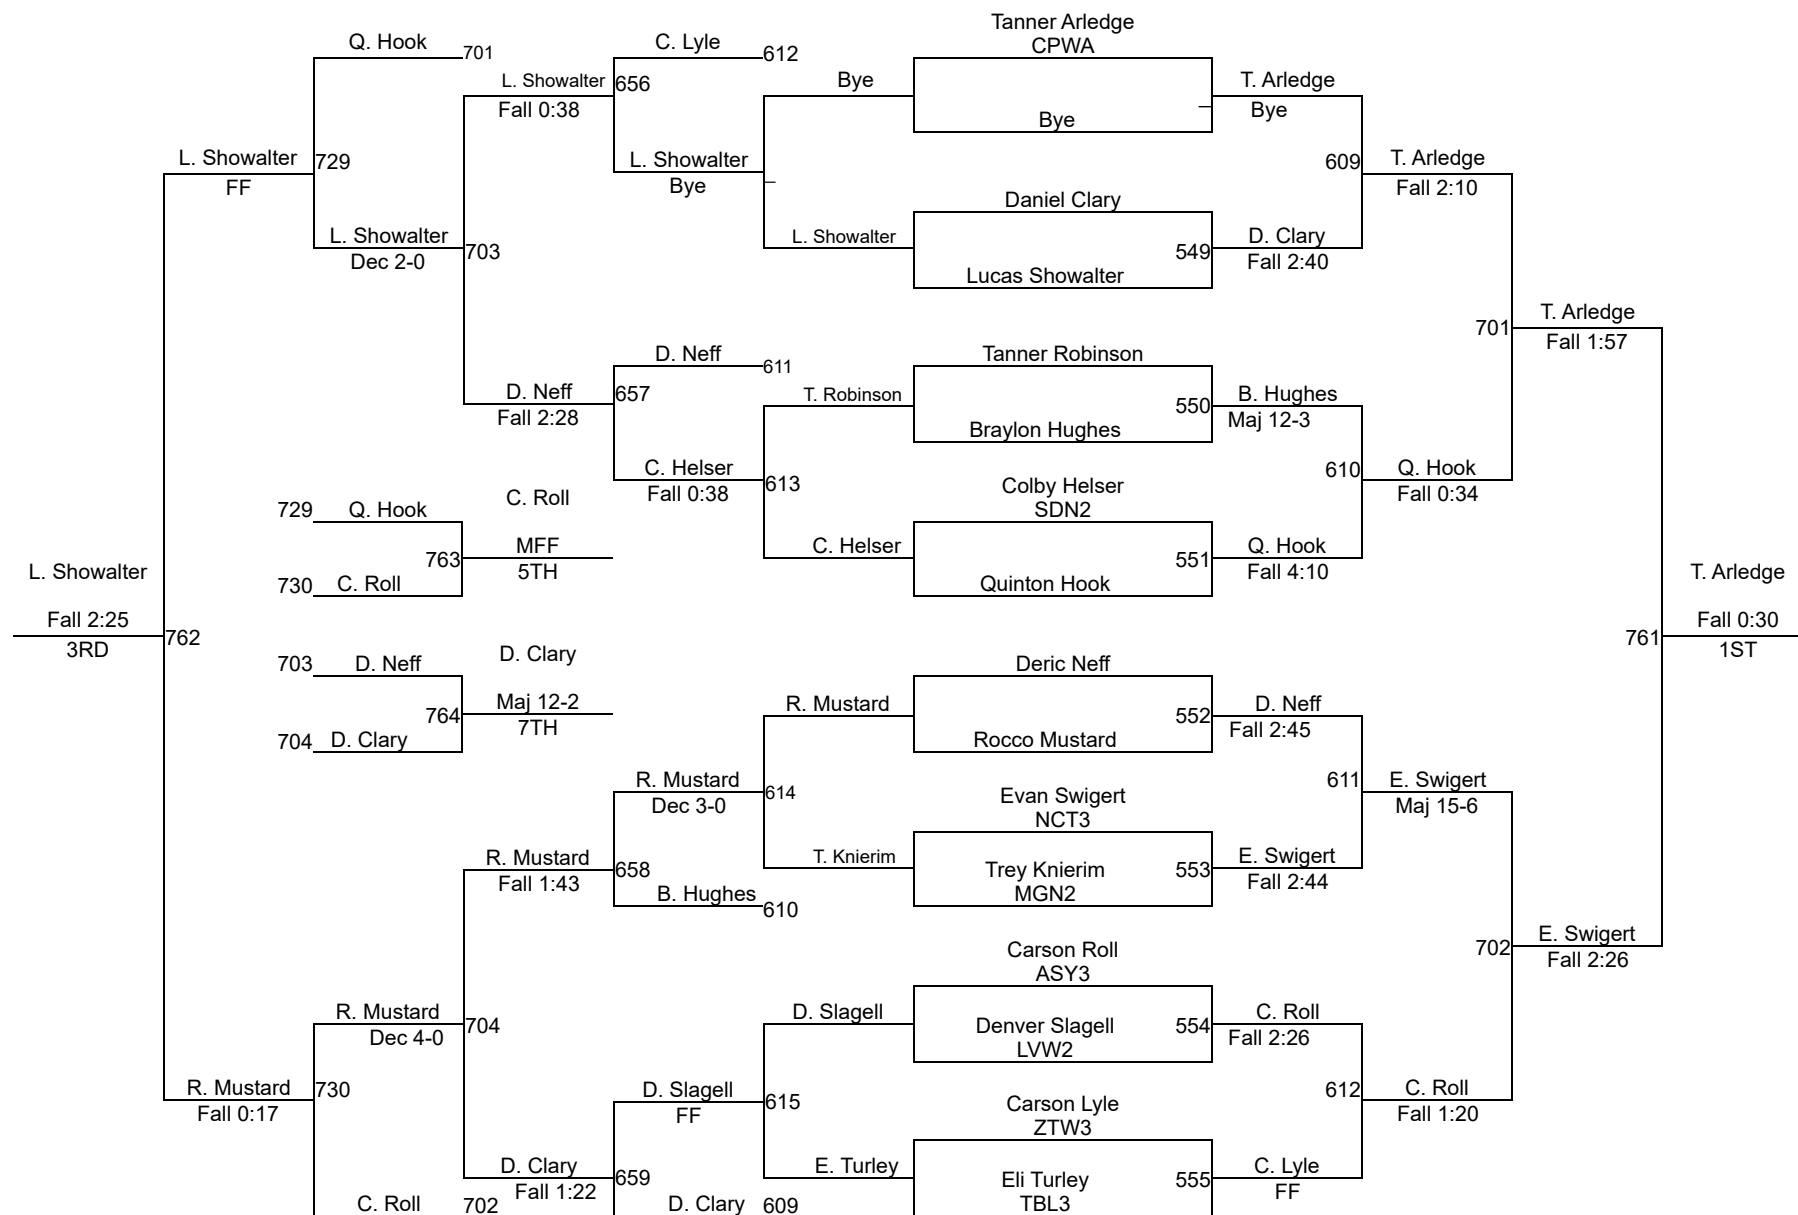

2025 OAC New Lexington JH District

JH PM 209