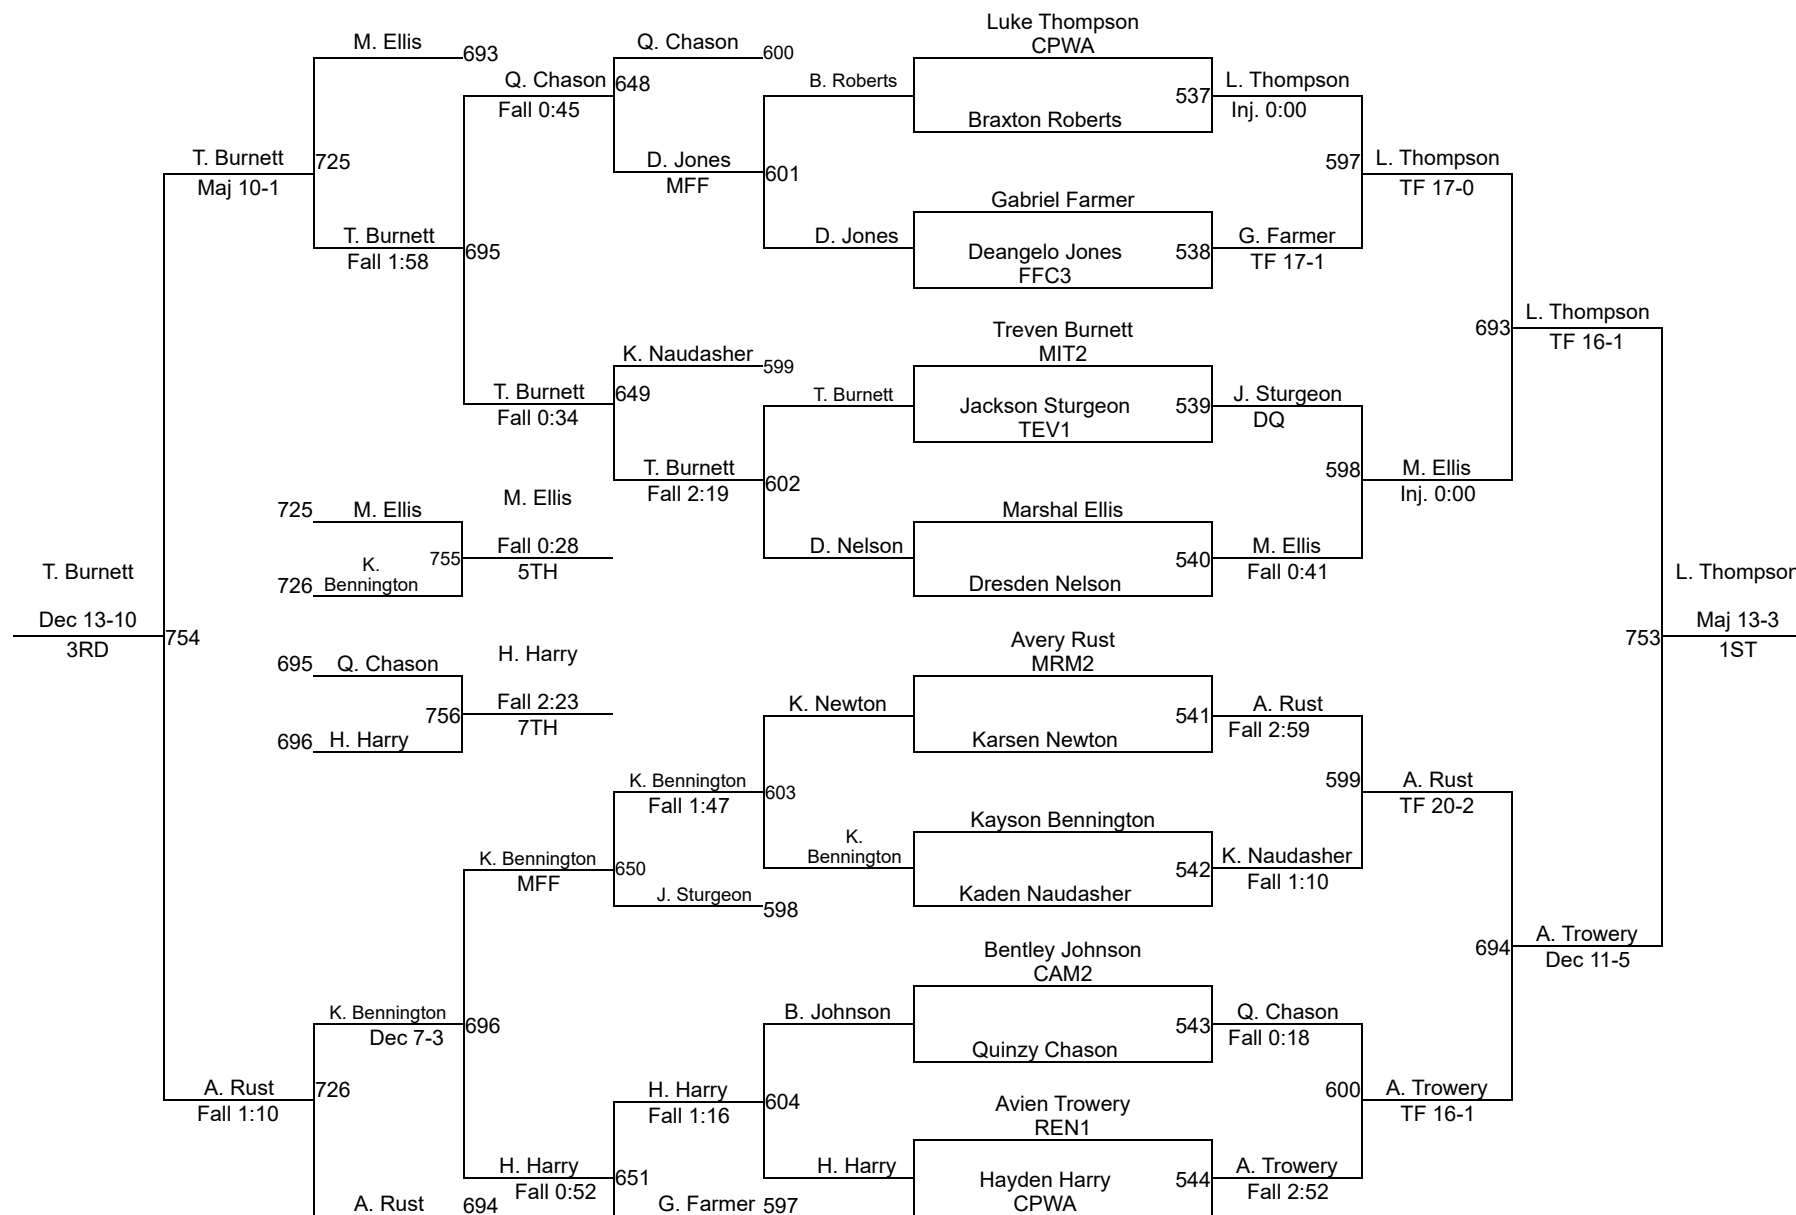

2025 OAC New Lexington JH District

JH PM 164