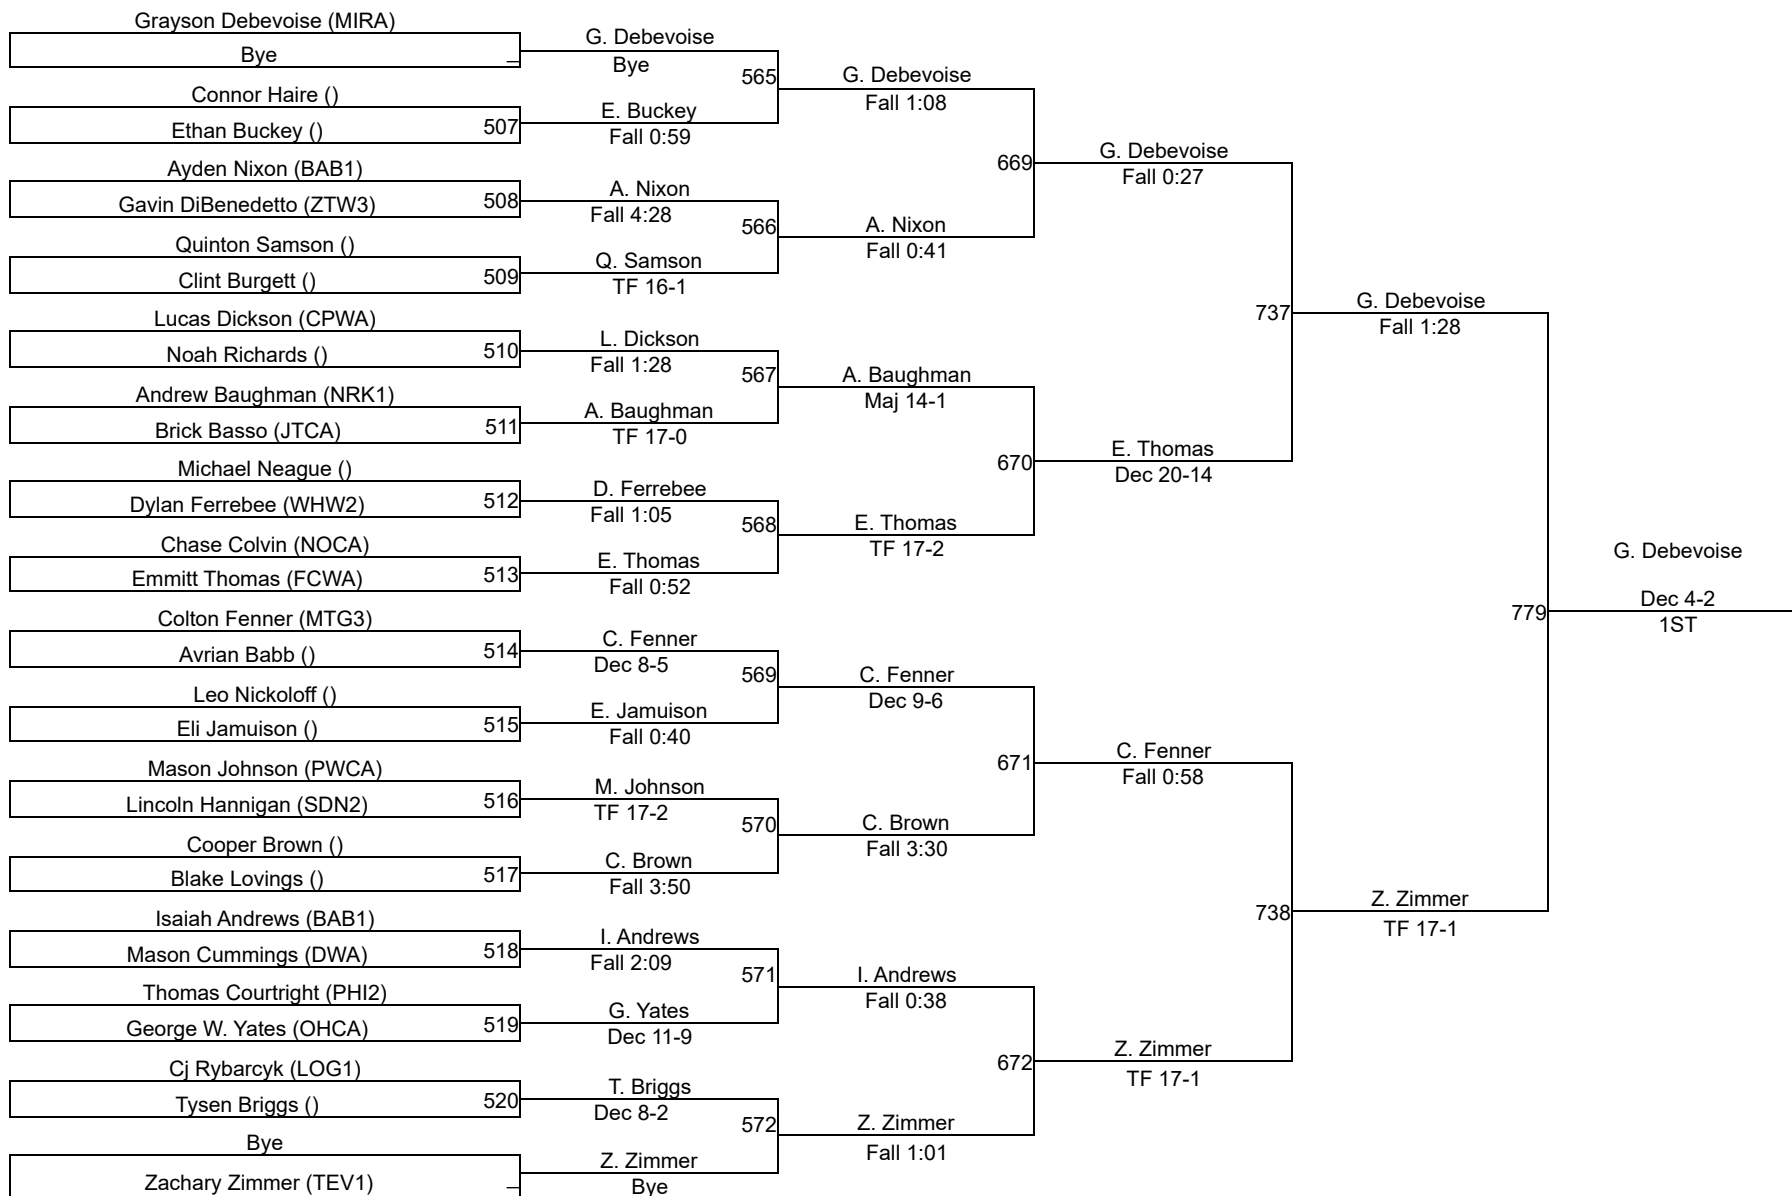

2025 OAC New Lexington JH District

JH PM 132