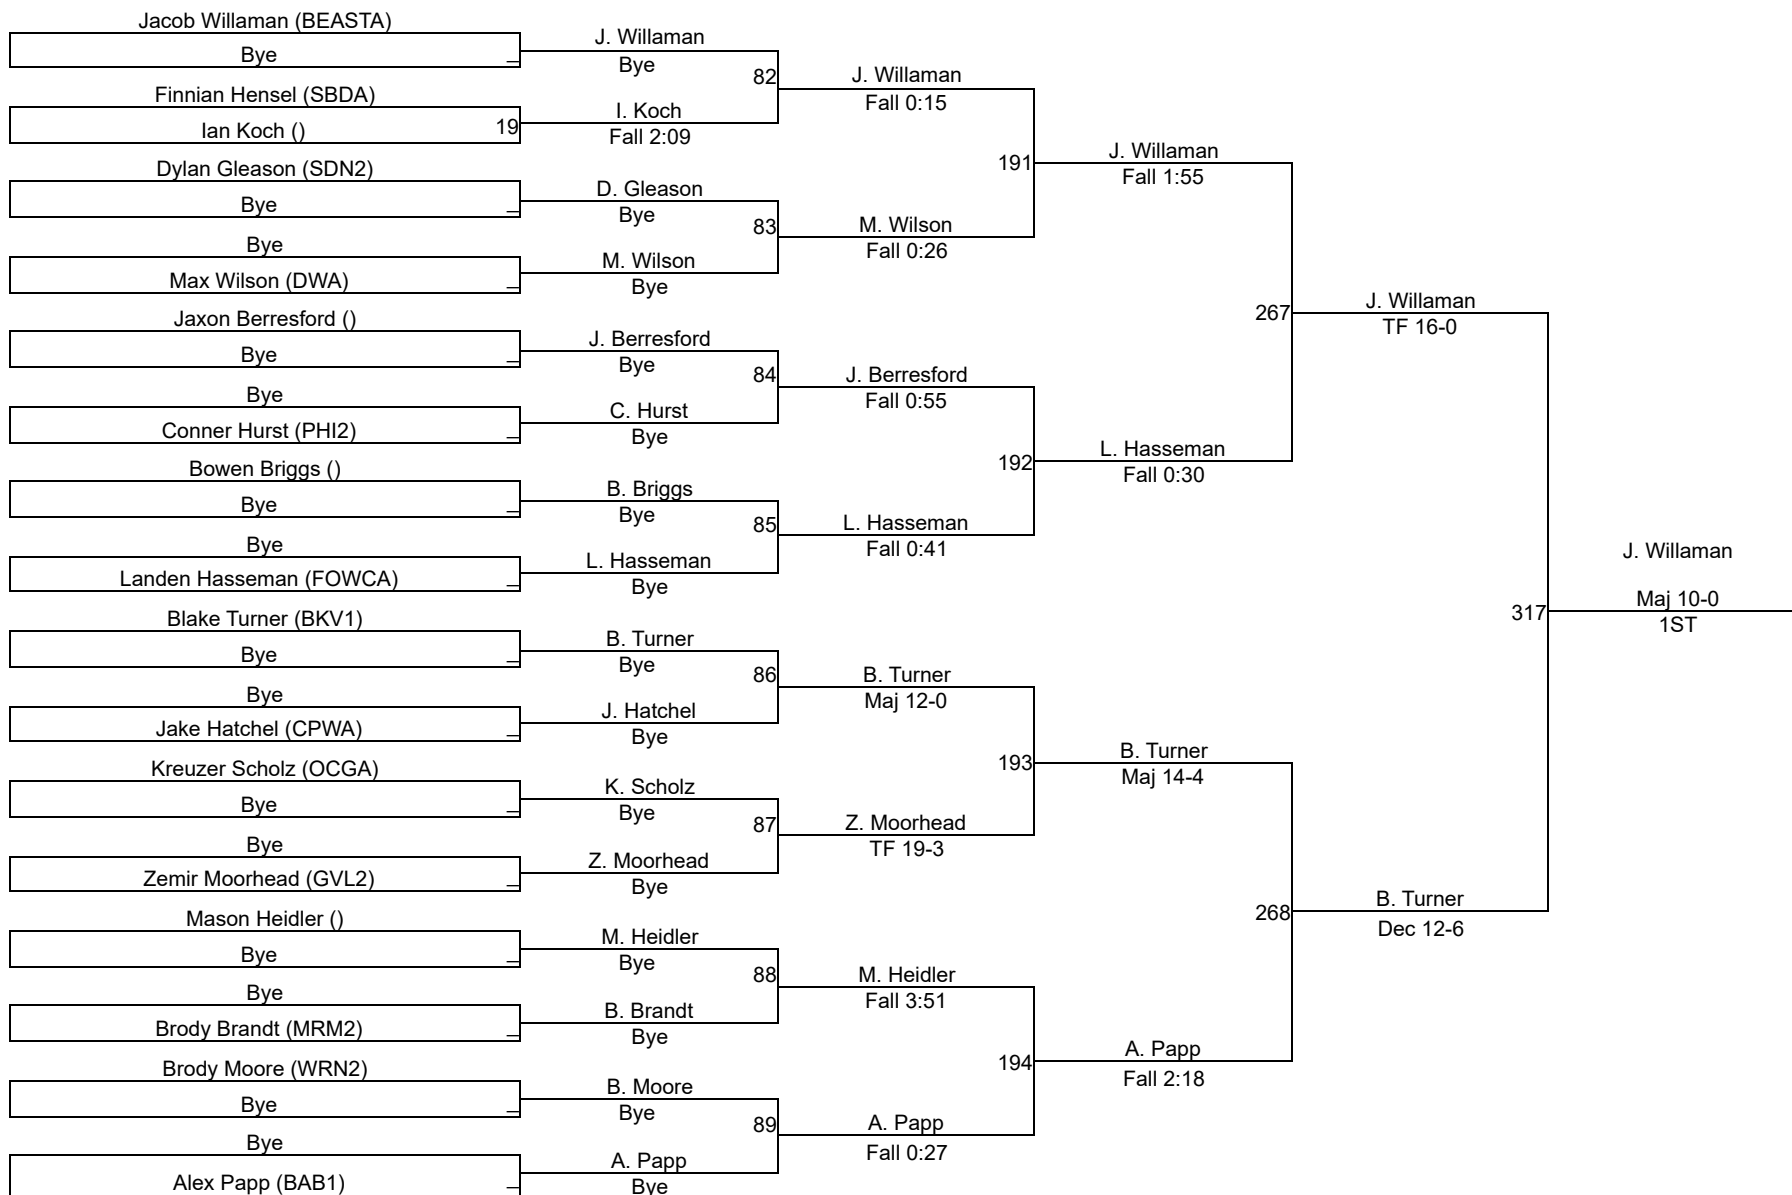

2025 OAC New Lexington JH District

JH AM 102