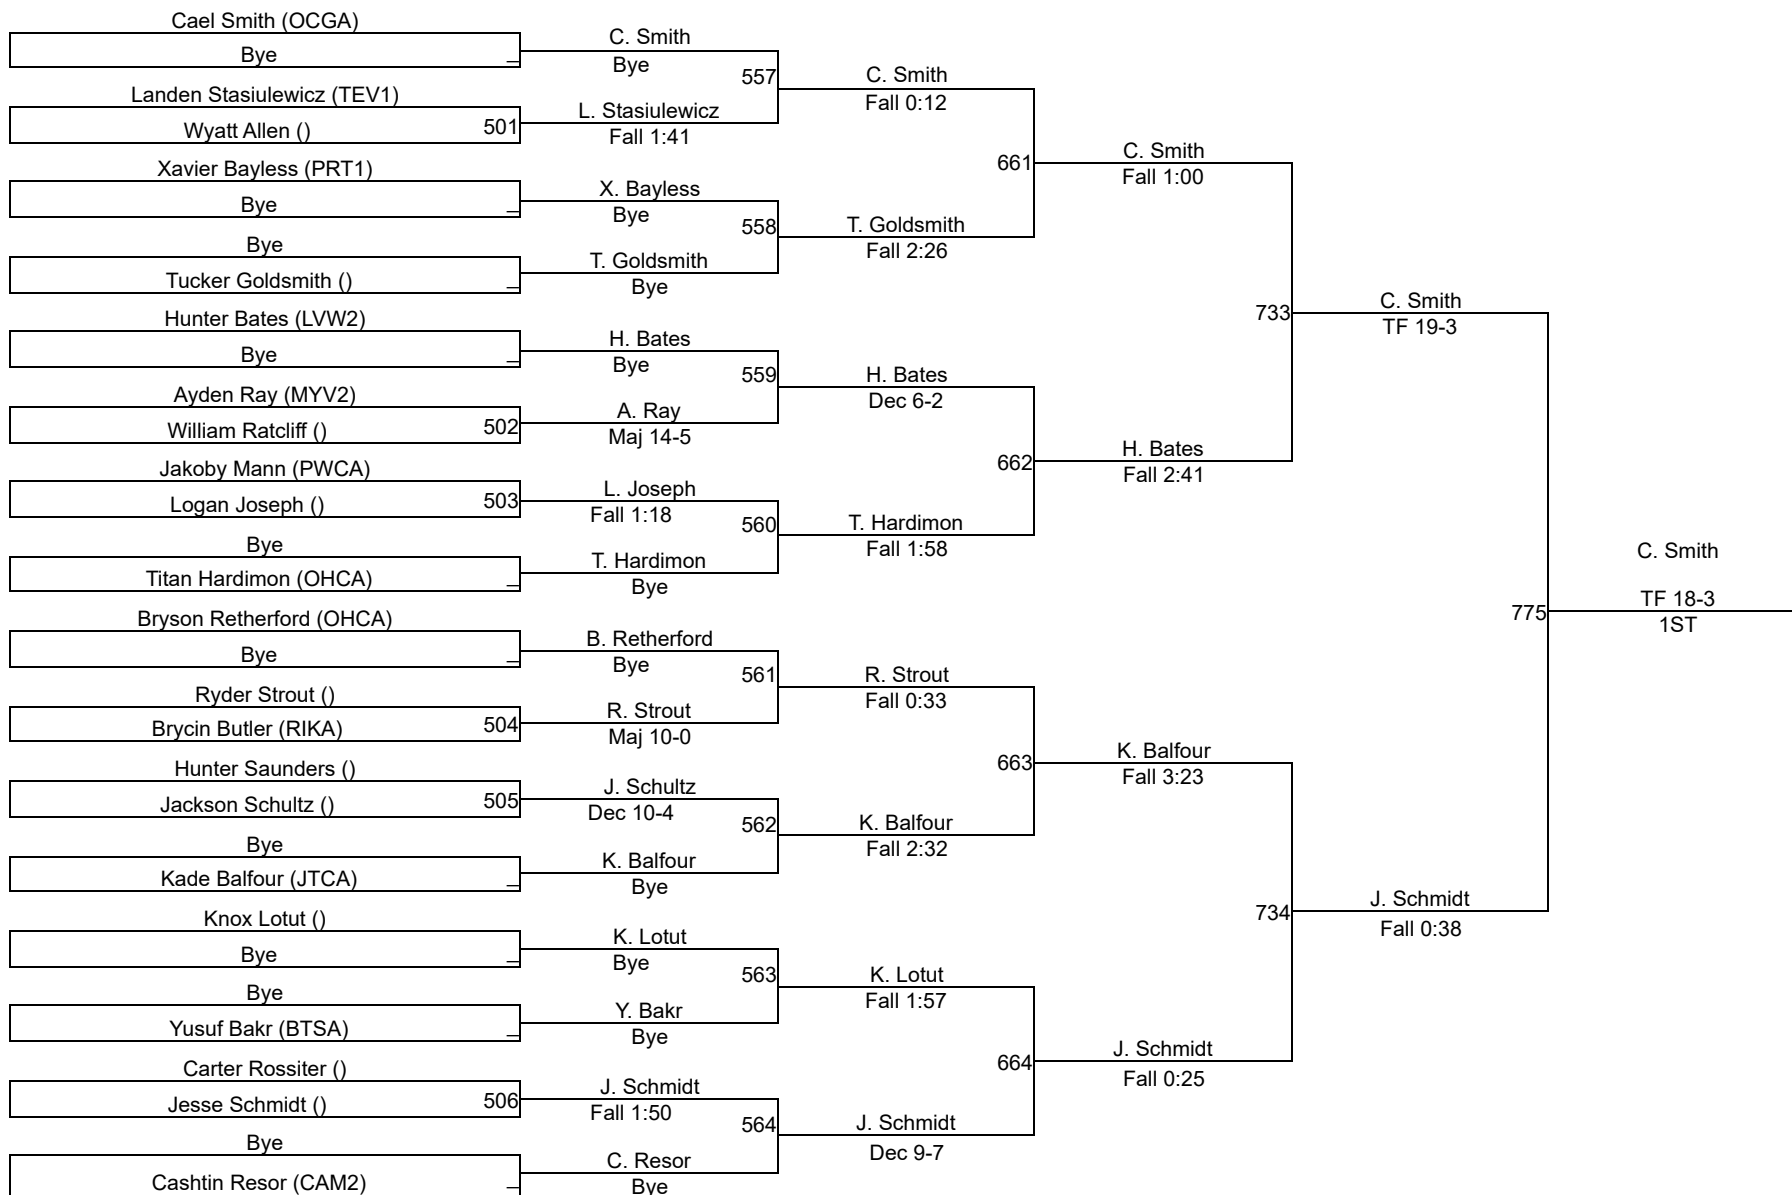

2025 OAC New Lexington JH District

JH PM 126