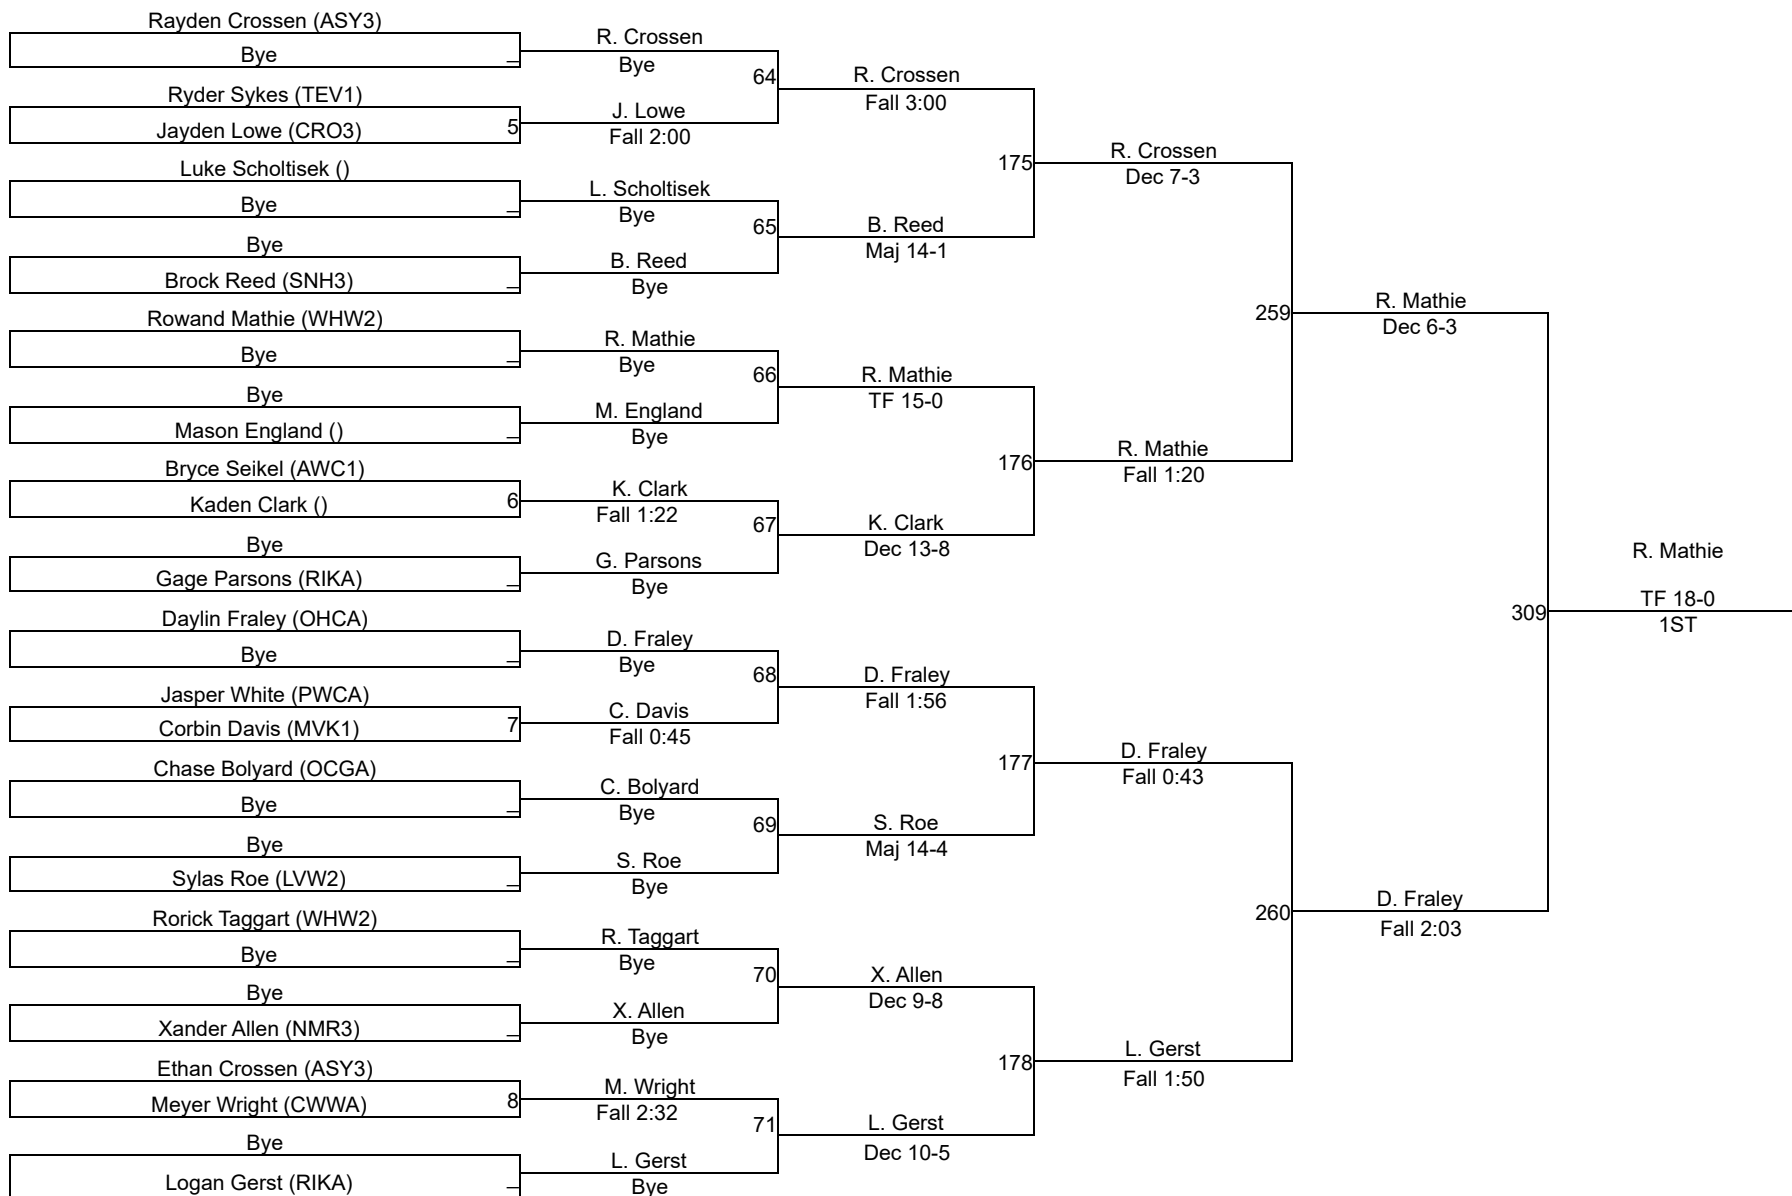

2025 OAC New Lexington JH District

JH AM 90