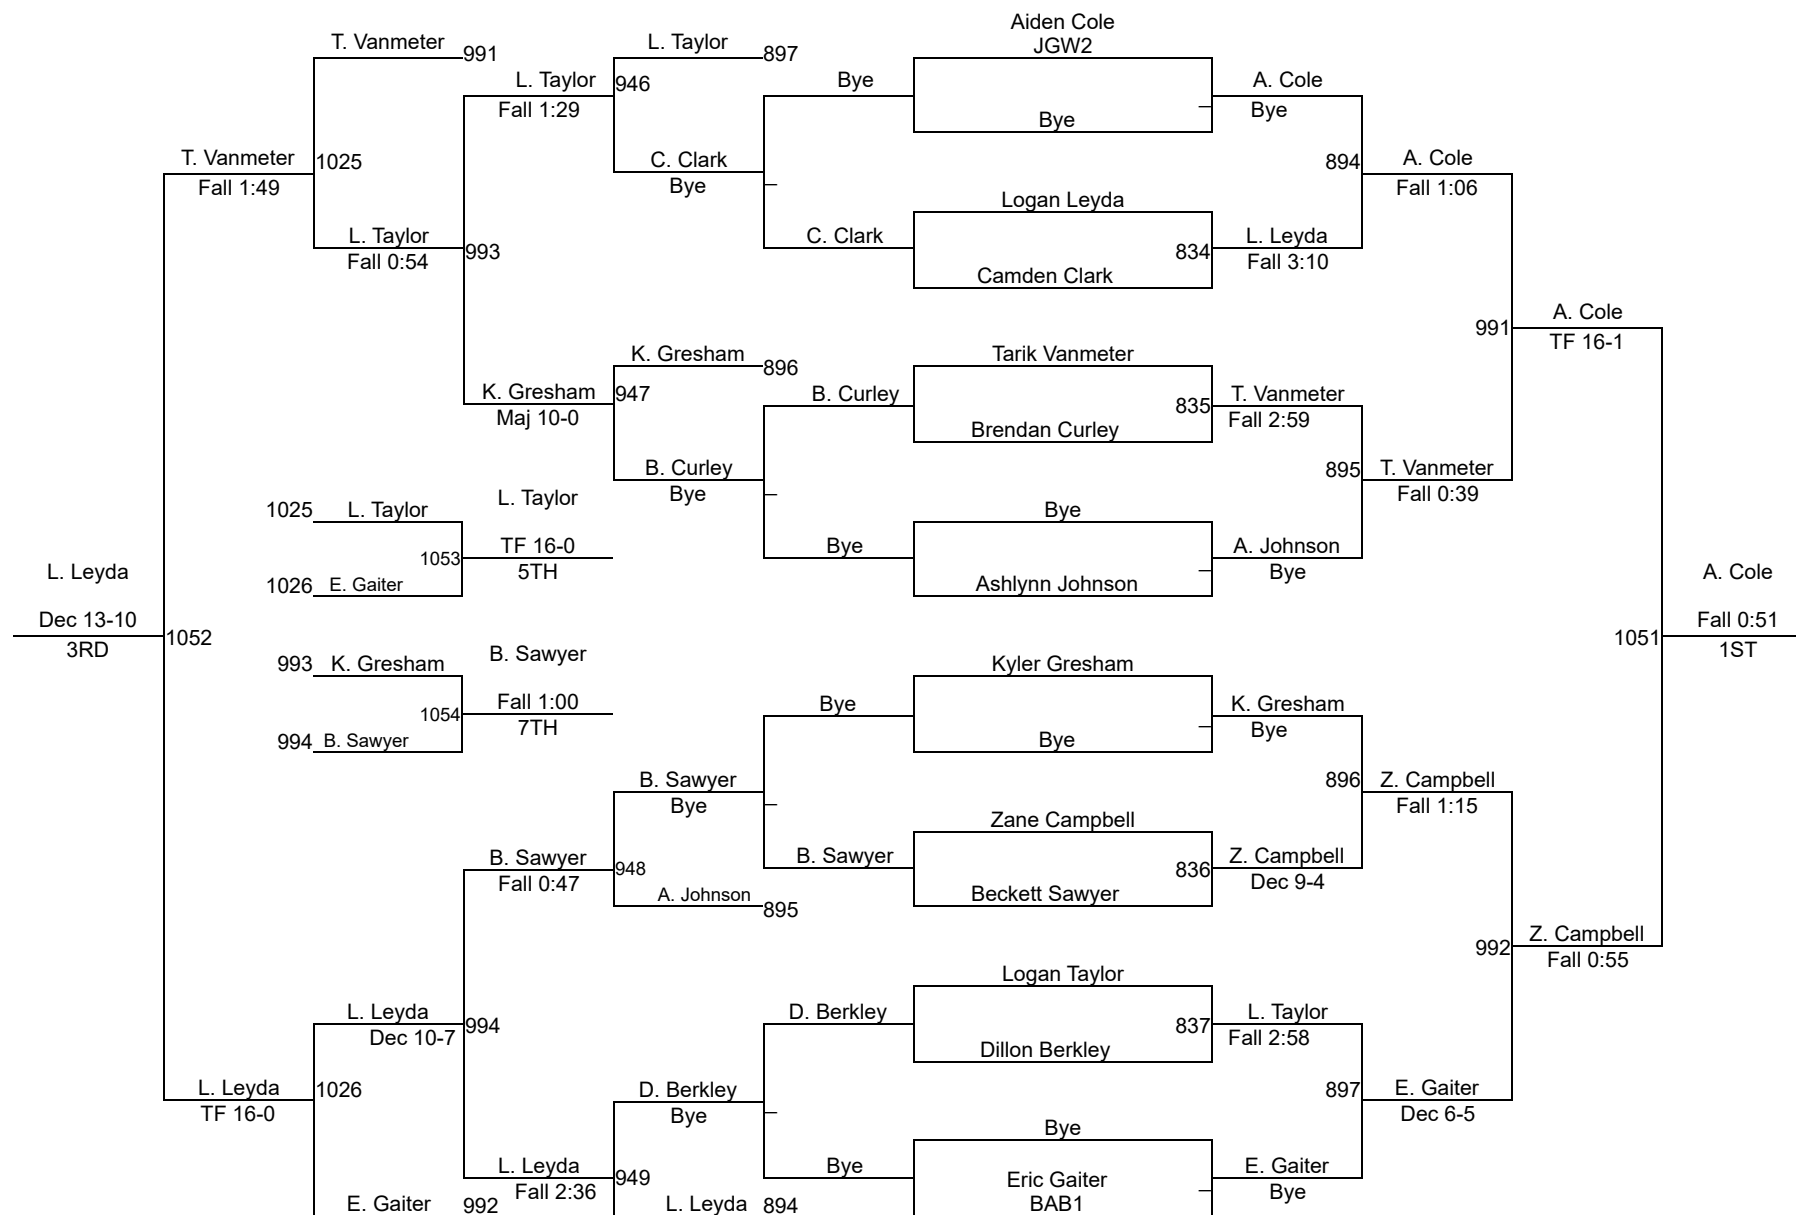

2025 OAC New Lexington JH District

JH PM 154