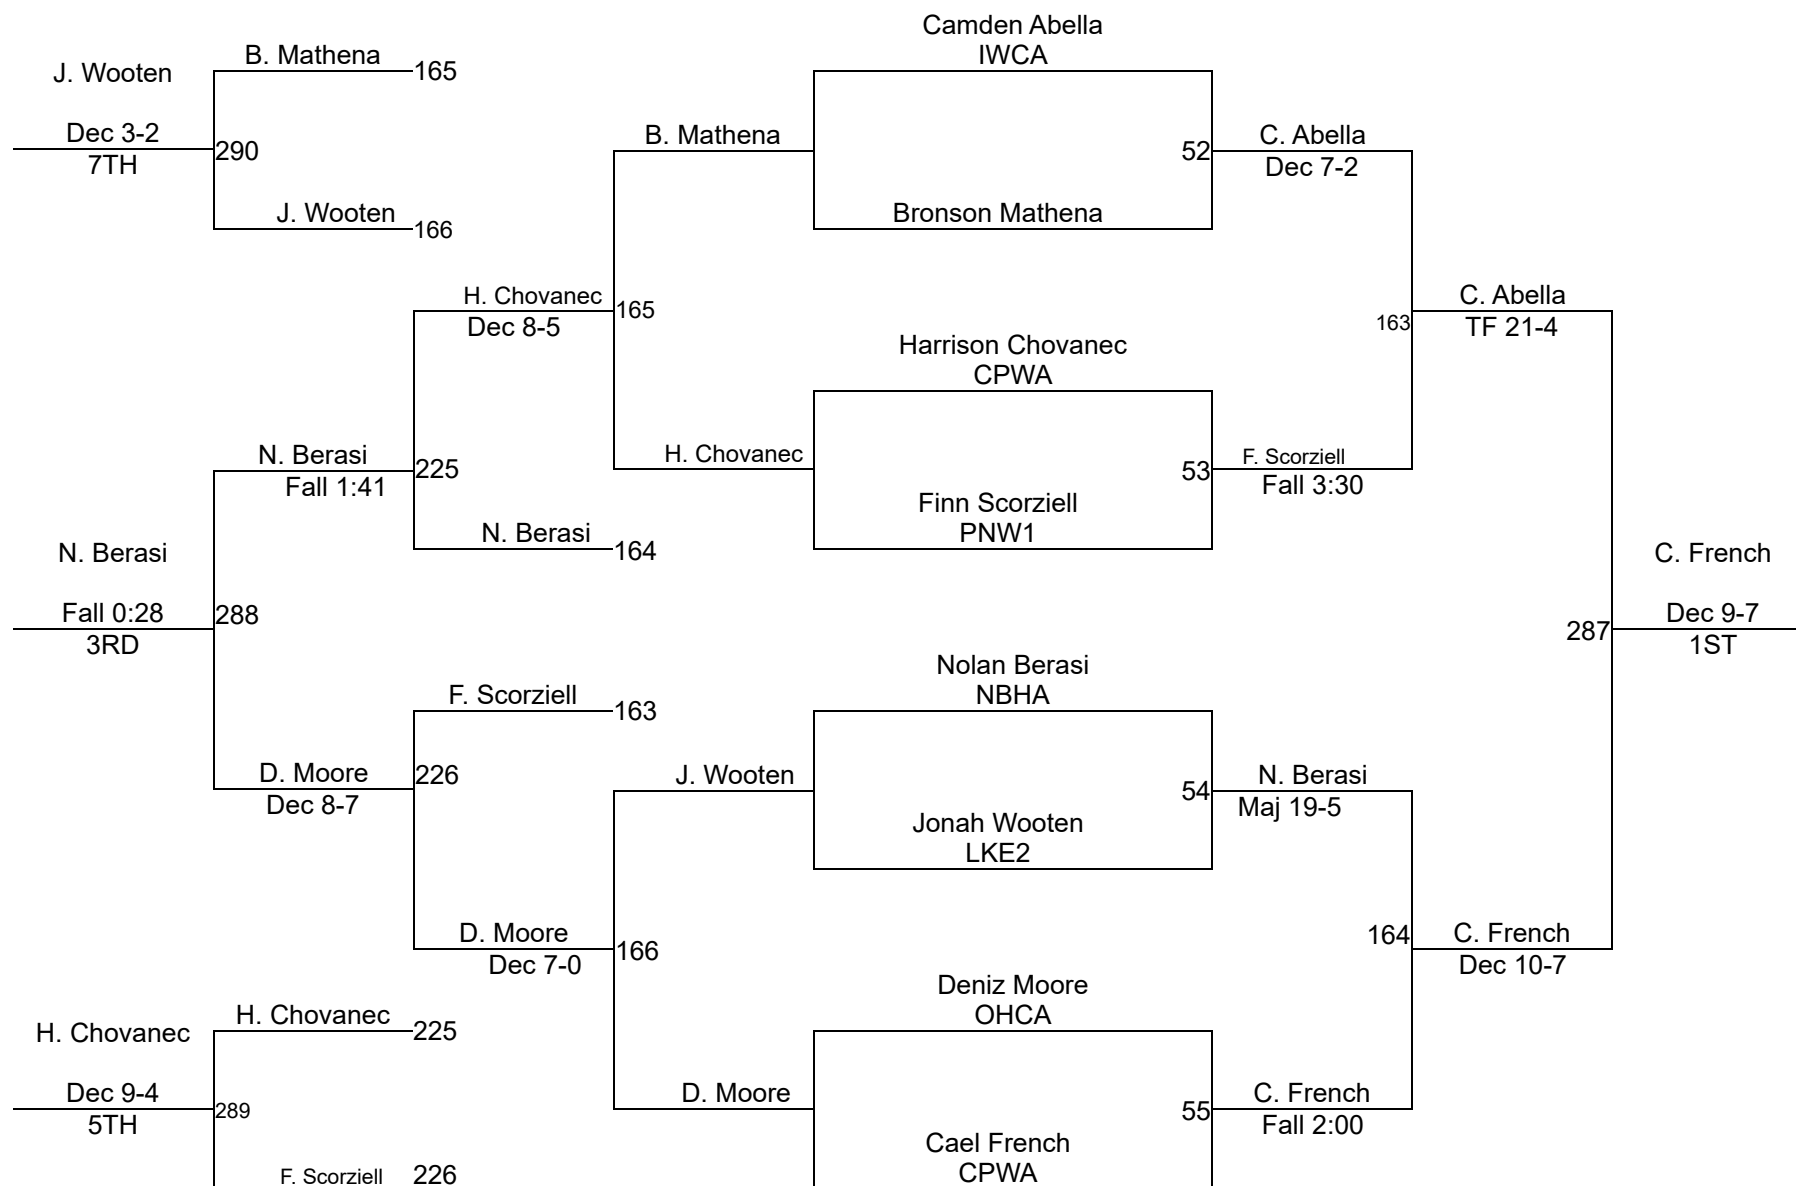

2025 OAC New Lexington JH District

JH AM 78