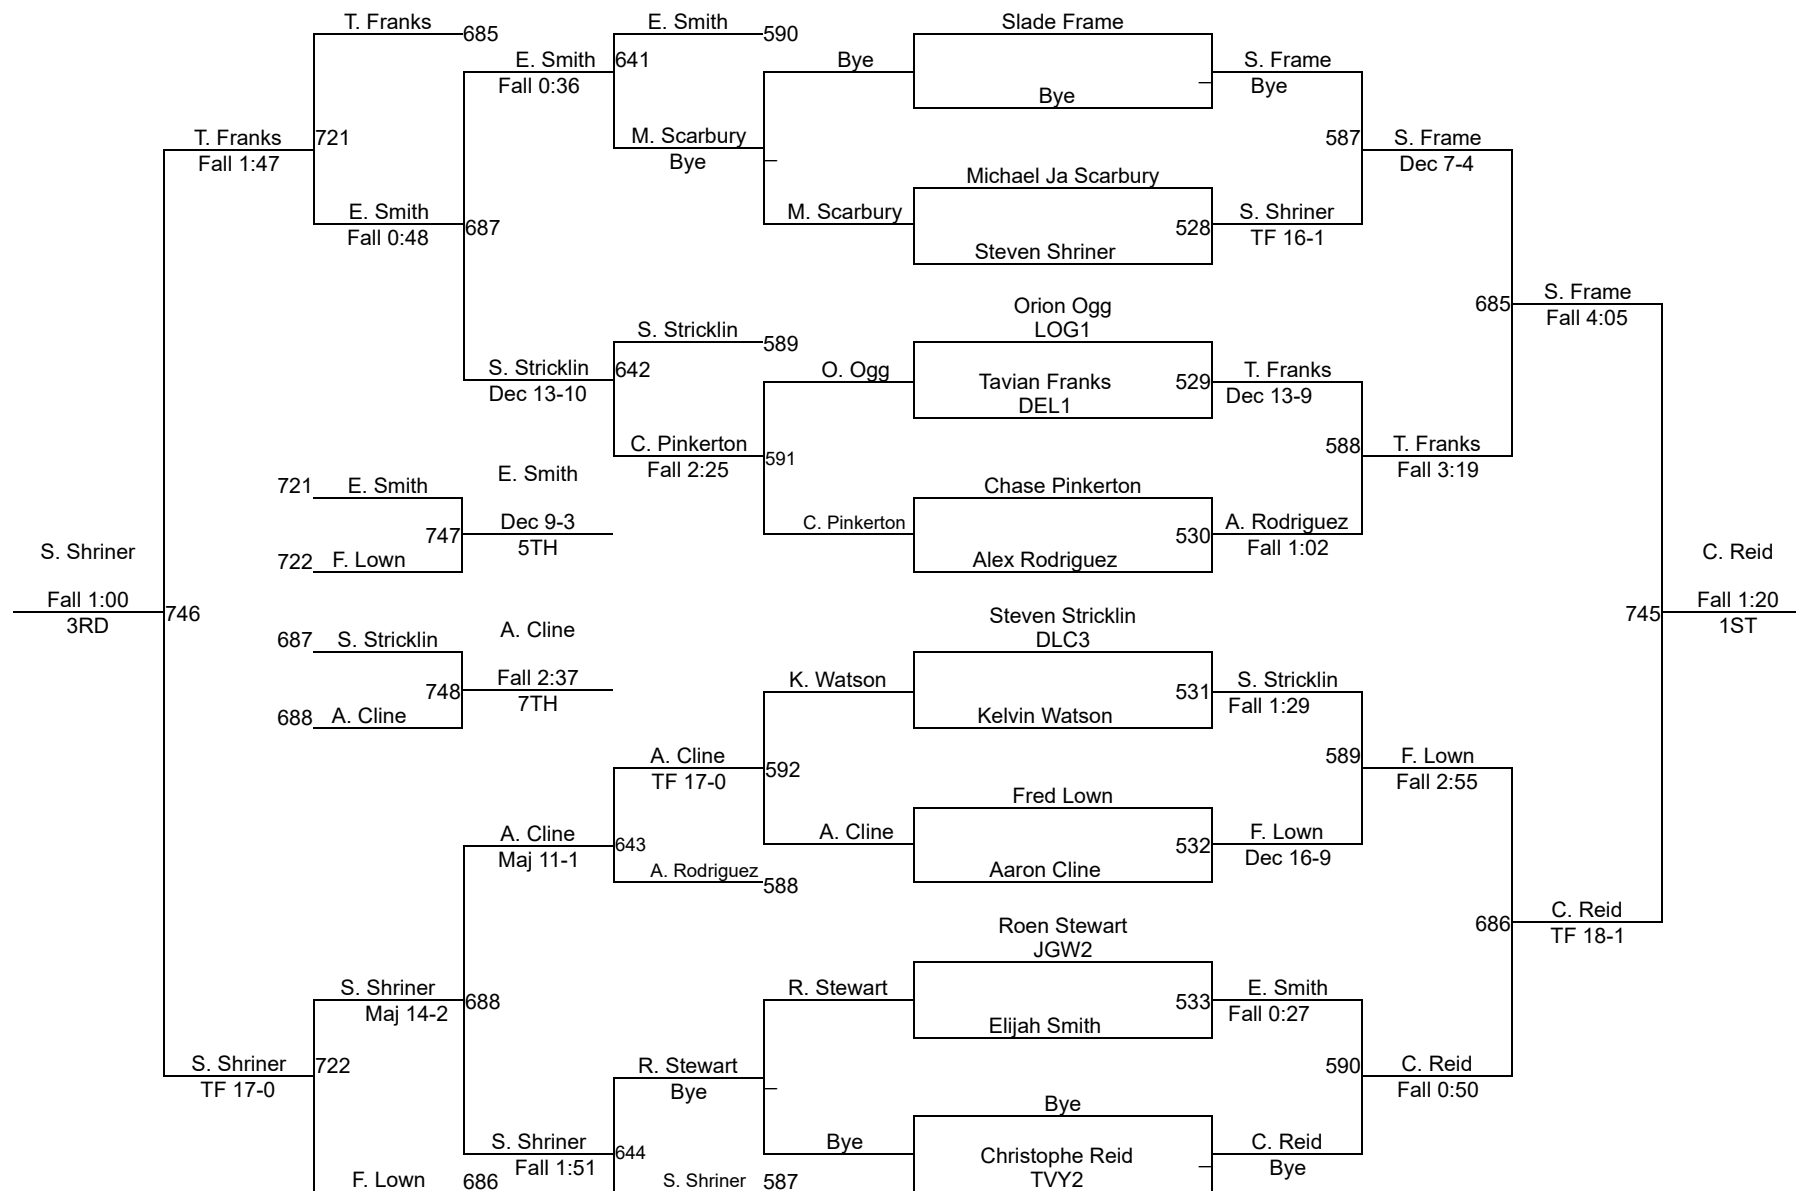

2025 OAC New Lexington JH District

JH PM 146