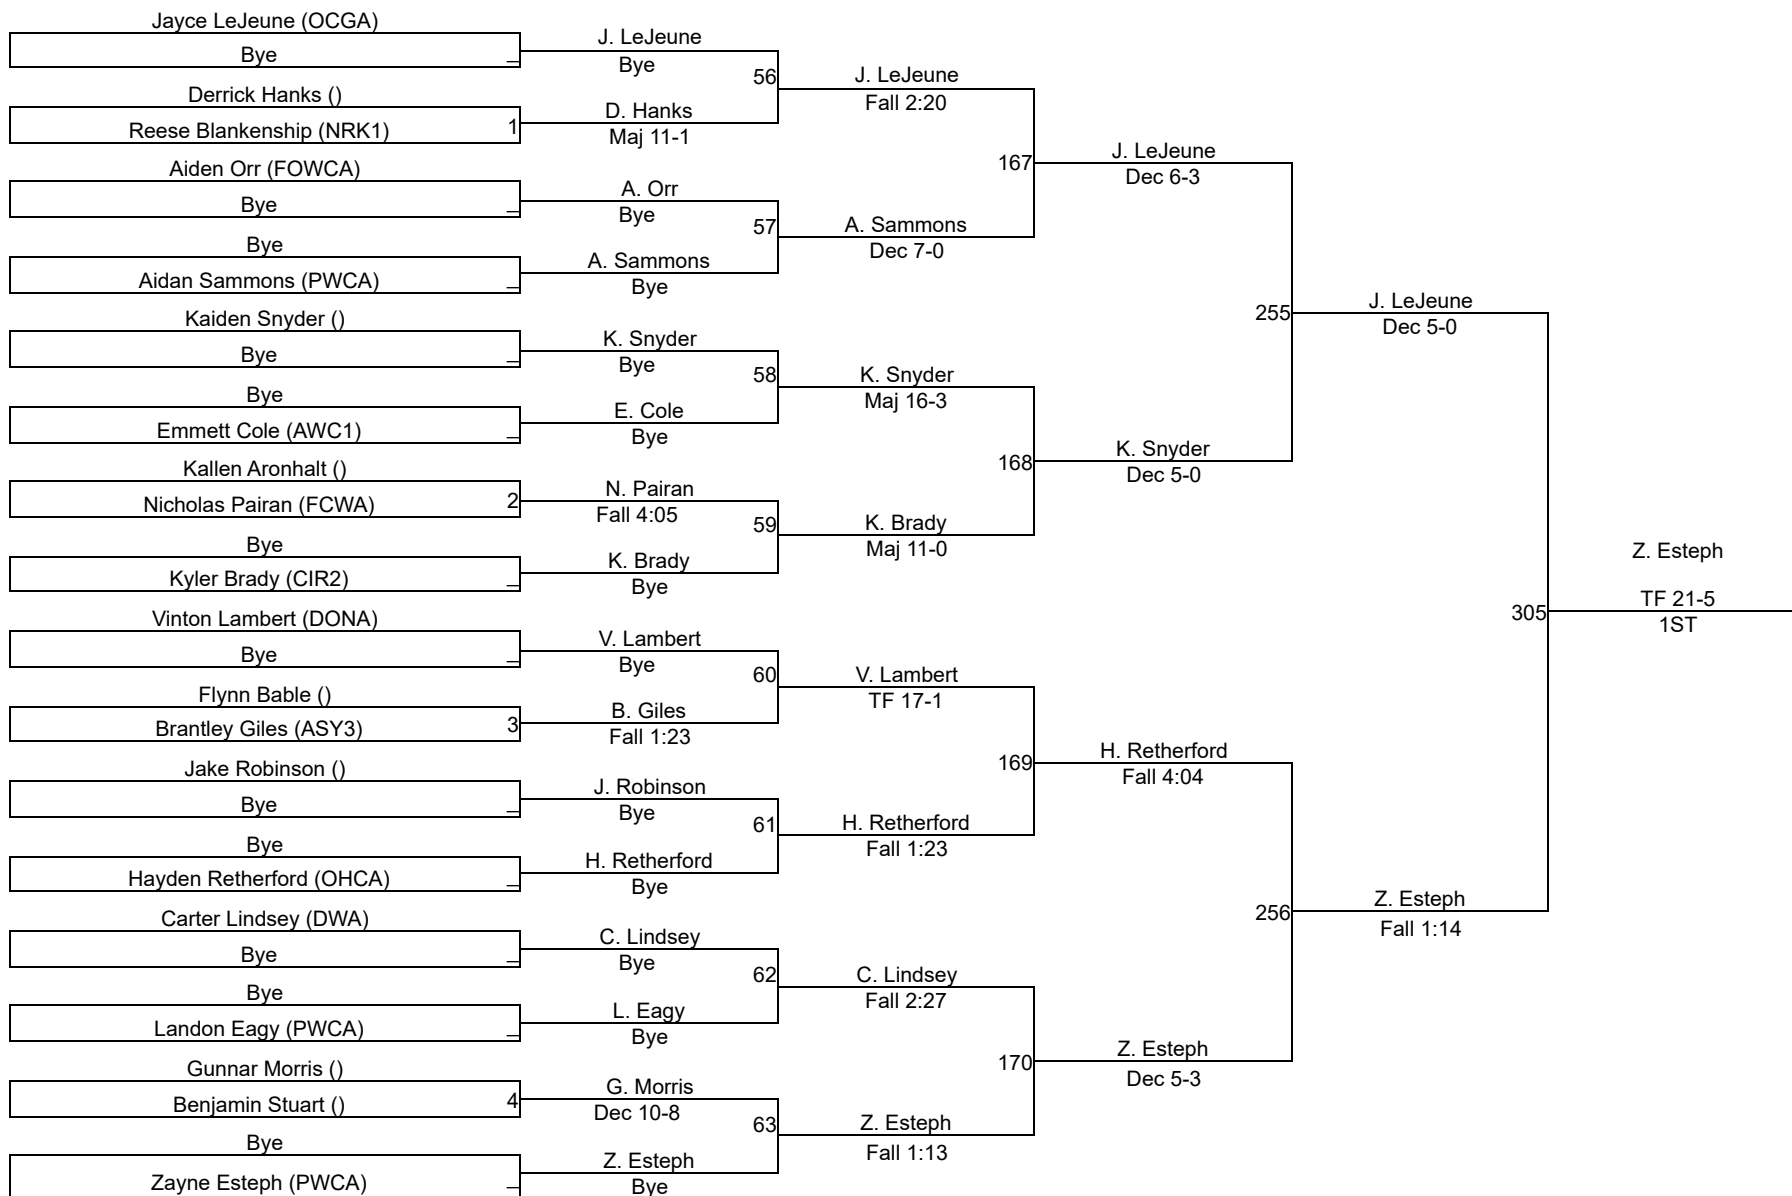

2025 OAC New Lexington JH District

JH AM 84