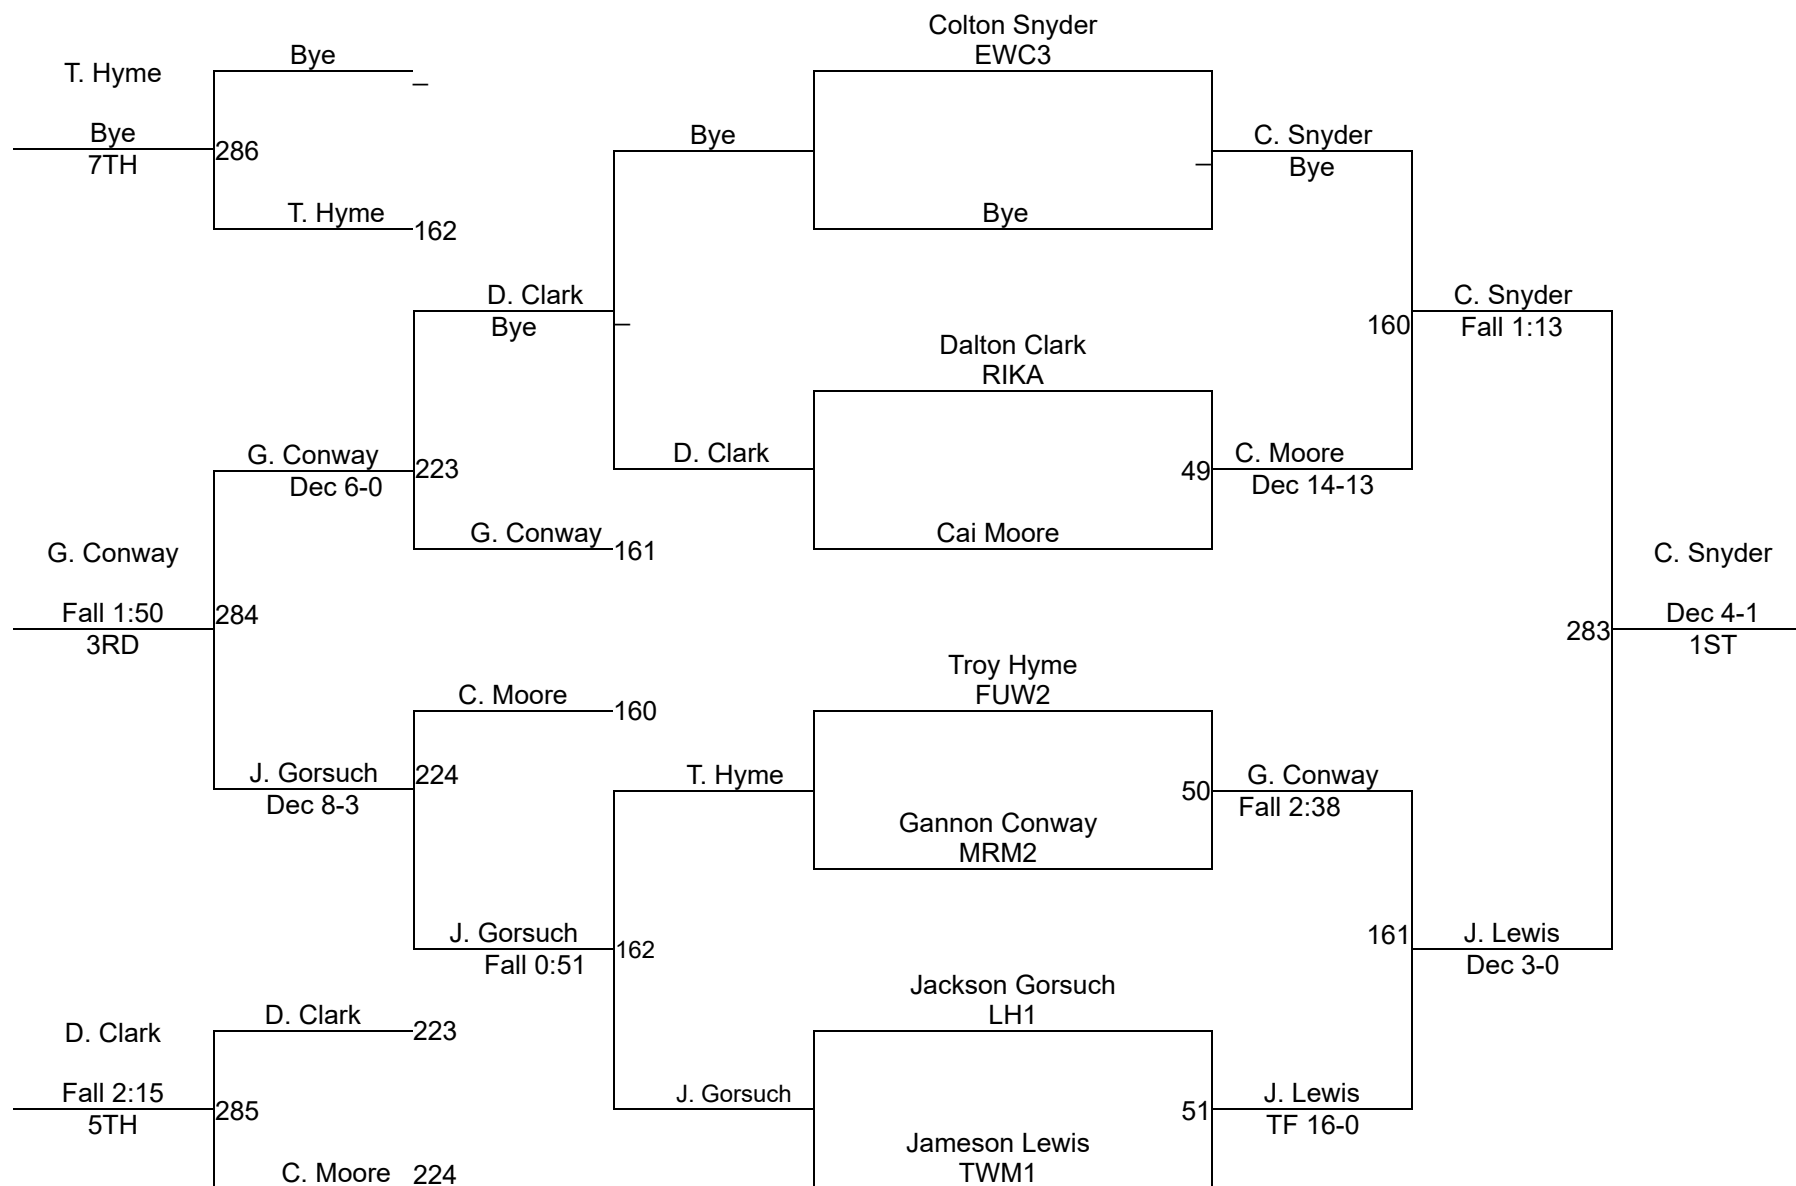

2025 OAC New Lexington JH District

JH AM 74