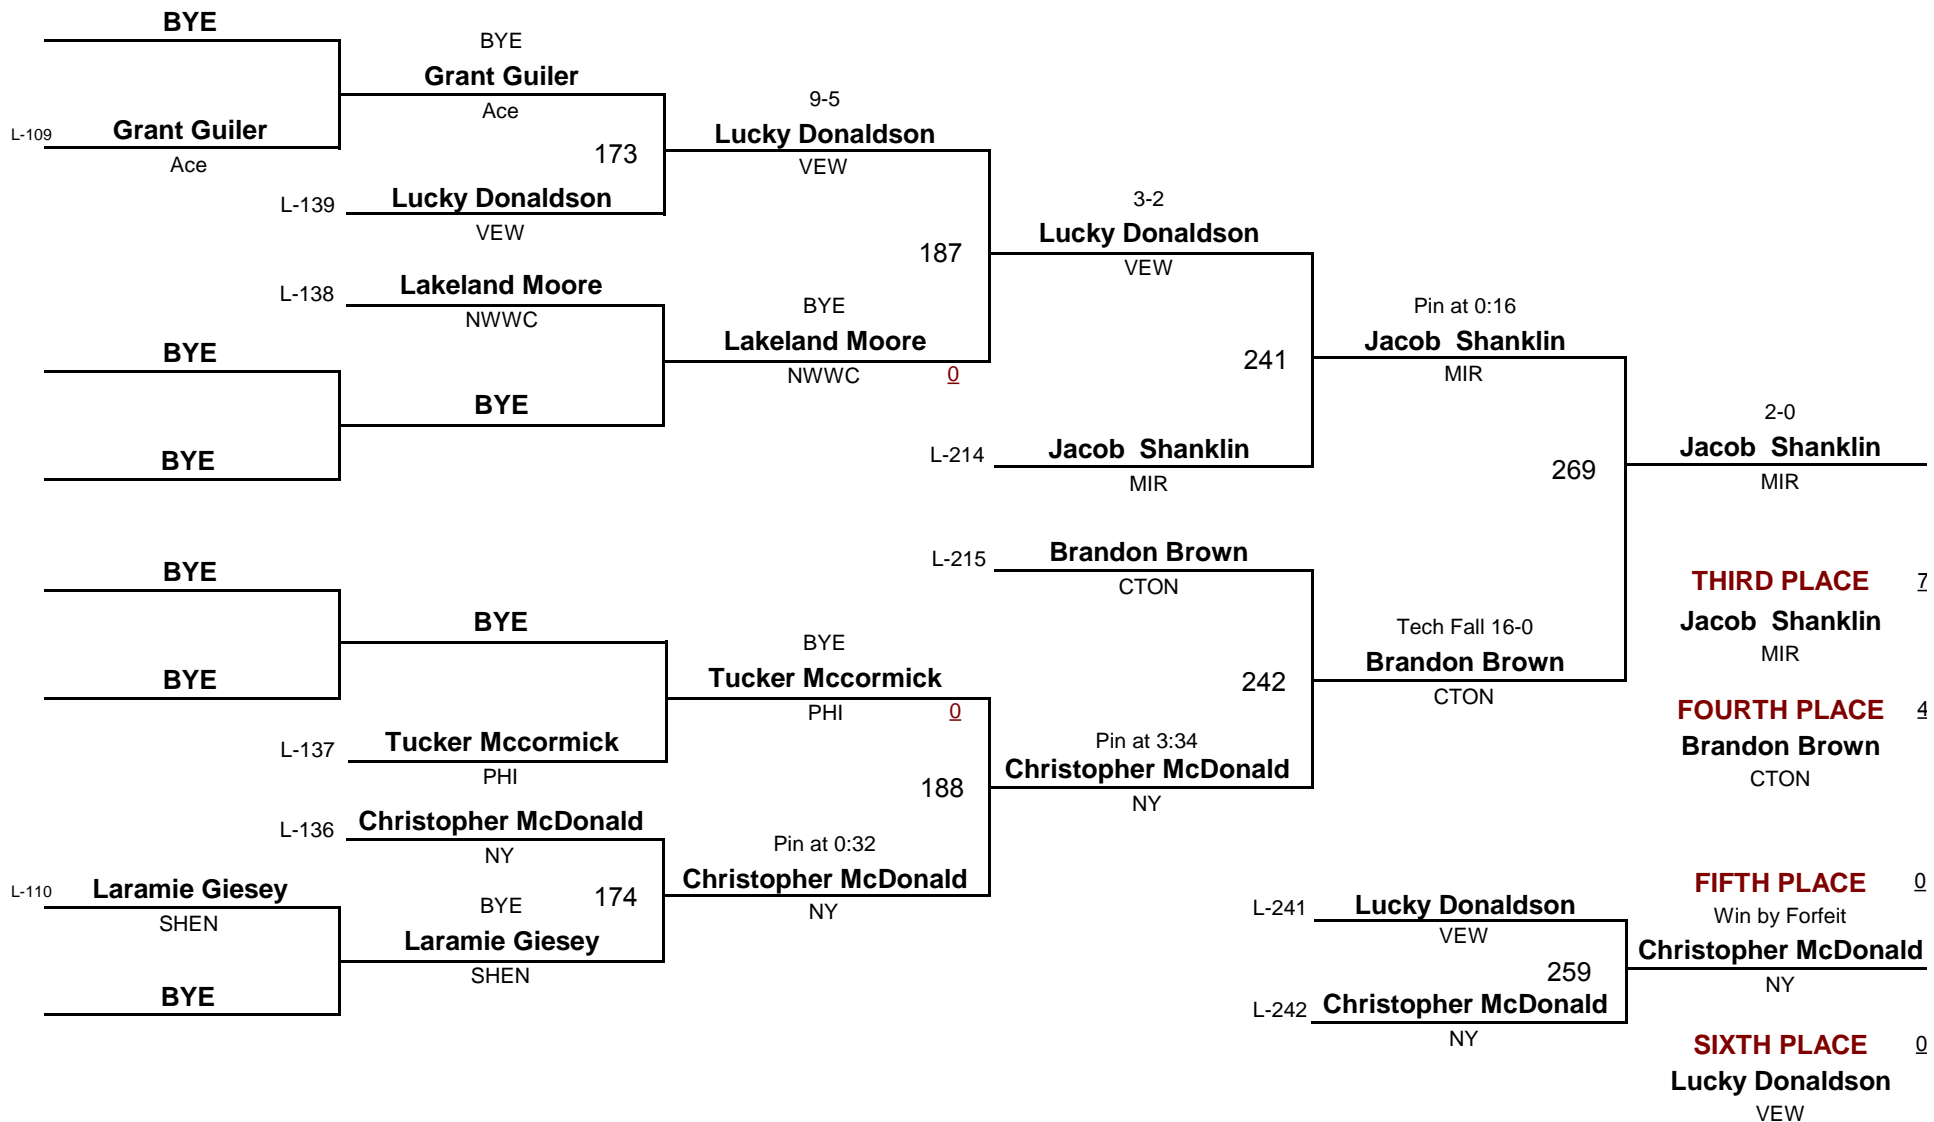

DIVISION IV

DIVISION

75

WEIGHT

New Lexington Grade School District

February 1, 2015

Consolation Rounds