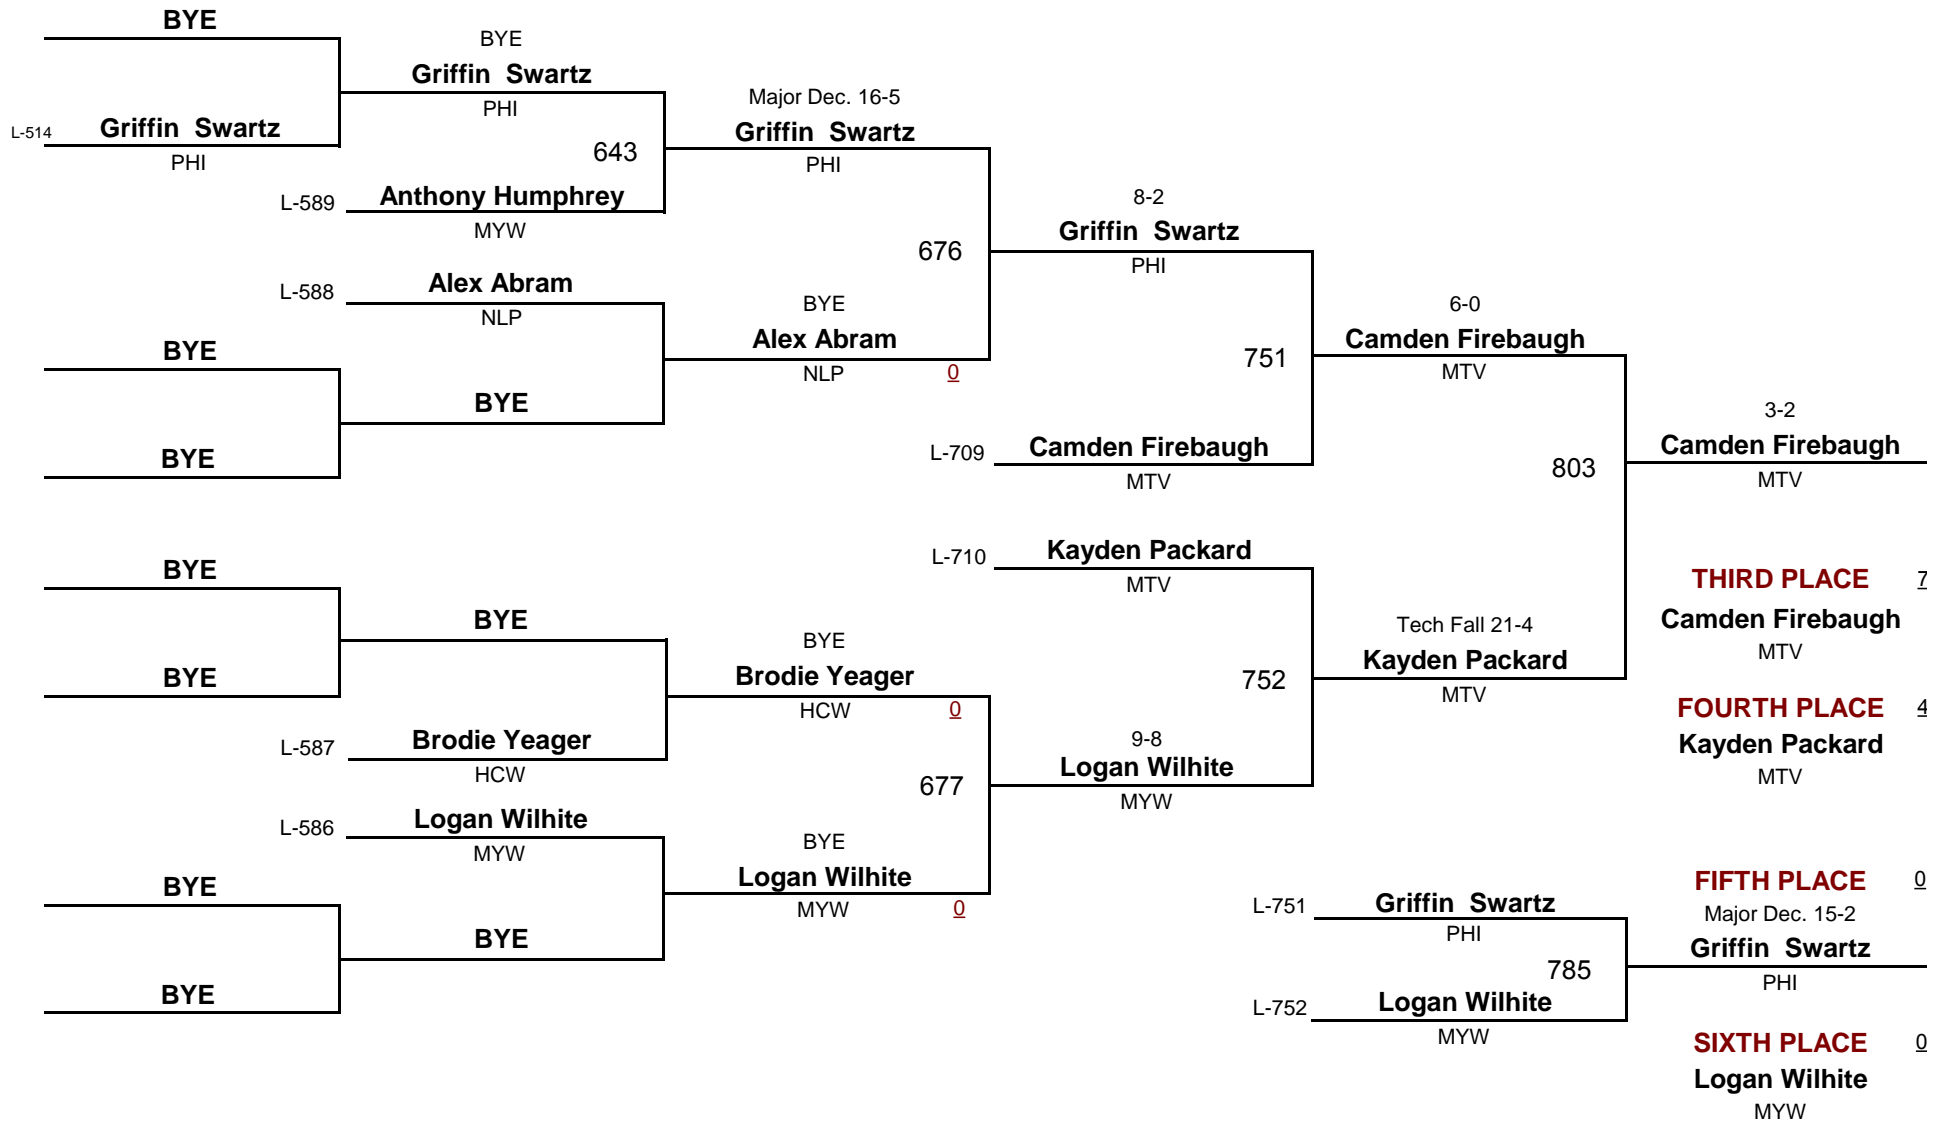

DIVISION II

DIVISION

65

WEIGHT

New Lexington Grade School District

February 1, 2015

Consolation Rounds

DIVISION II

DIVISION

70

WEIGHT

New Lexington Grade School District

February 1, 2015

5-PERSON ROUND ROBIN

ROUND 1	590	Jason Earl Williams	War	Pin at 0:43
		Colten Jones	WTFD	Jason Earl Williams
David Guiler has a BYE	591	Odin Ager	OH	Pin at 0:09
		Gunnar Hickman	NWWC	Gunnar Hickman
ROUND 2	678	David Guiler	CW	Pin at 0:09
		Odin Ager	OH	David Guiler
Jason Earl William has a BYE	679	Colten Jones	WTFD	Pin at 0:47
		Gunnar Hickman	NWWC	Colten Jones
ROUND 3	711	David Guiler	CW	Pin at 0:32
		Gunnar Hickman	NWWC	David Guiler
Colten Jones has a BYE	712	Jason Earl Williams	War	Pin at 0:36
		Odin Ager	OH	Jason Earl Williams
ROUND 4	753	David Guiler	CW	Pin at 2:05
		Colten Jones	WTFD	David Guiler
Odin Ager has a BYE	754	Jason Earl Williams	War	Pin at 0:50
		Gunnar Hickman	NWWC	Jason Earl Williams
ROUND 5	824	David Guiler	CW	Pin at 0:29
		Jason Earl Williams	War	Jason Earl Williams
Gunnar Hickman has a BYE	825	Colten Jones	WTFD	Pin at 3:17
		Odin Ager	OH	Colten Jones

	Wins	Pts
David Guiler - CW	3	
Jason Earl Williams - War	4	
Colten Jones - WTFD	2	
Odin Ager - OH	0	0
Gunnar Hickman - NWWC	1	

FIRST PLACE	<u>14</u>
Jason Earl Williams	
War	
SECOND PLACE	<u>10</u>
David Guiler	
CW	
THIRD PLACE	<u>7</u>
Colten Jones	
WTFD	
FOURTH PLACE	<u>4</u>
Gunnar Hickman	
NWWC	
FIFTH PLACE	<u>0</u>
Odin Ager	
OH