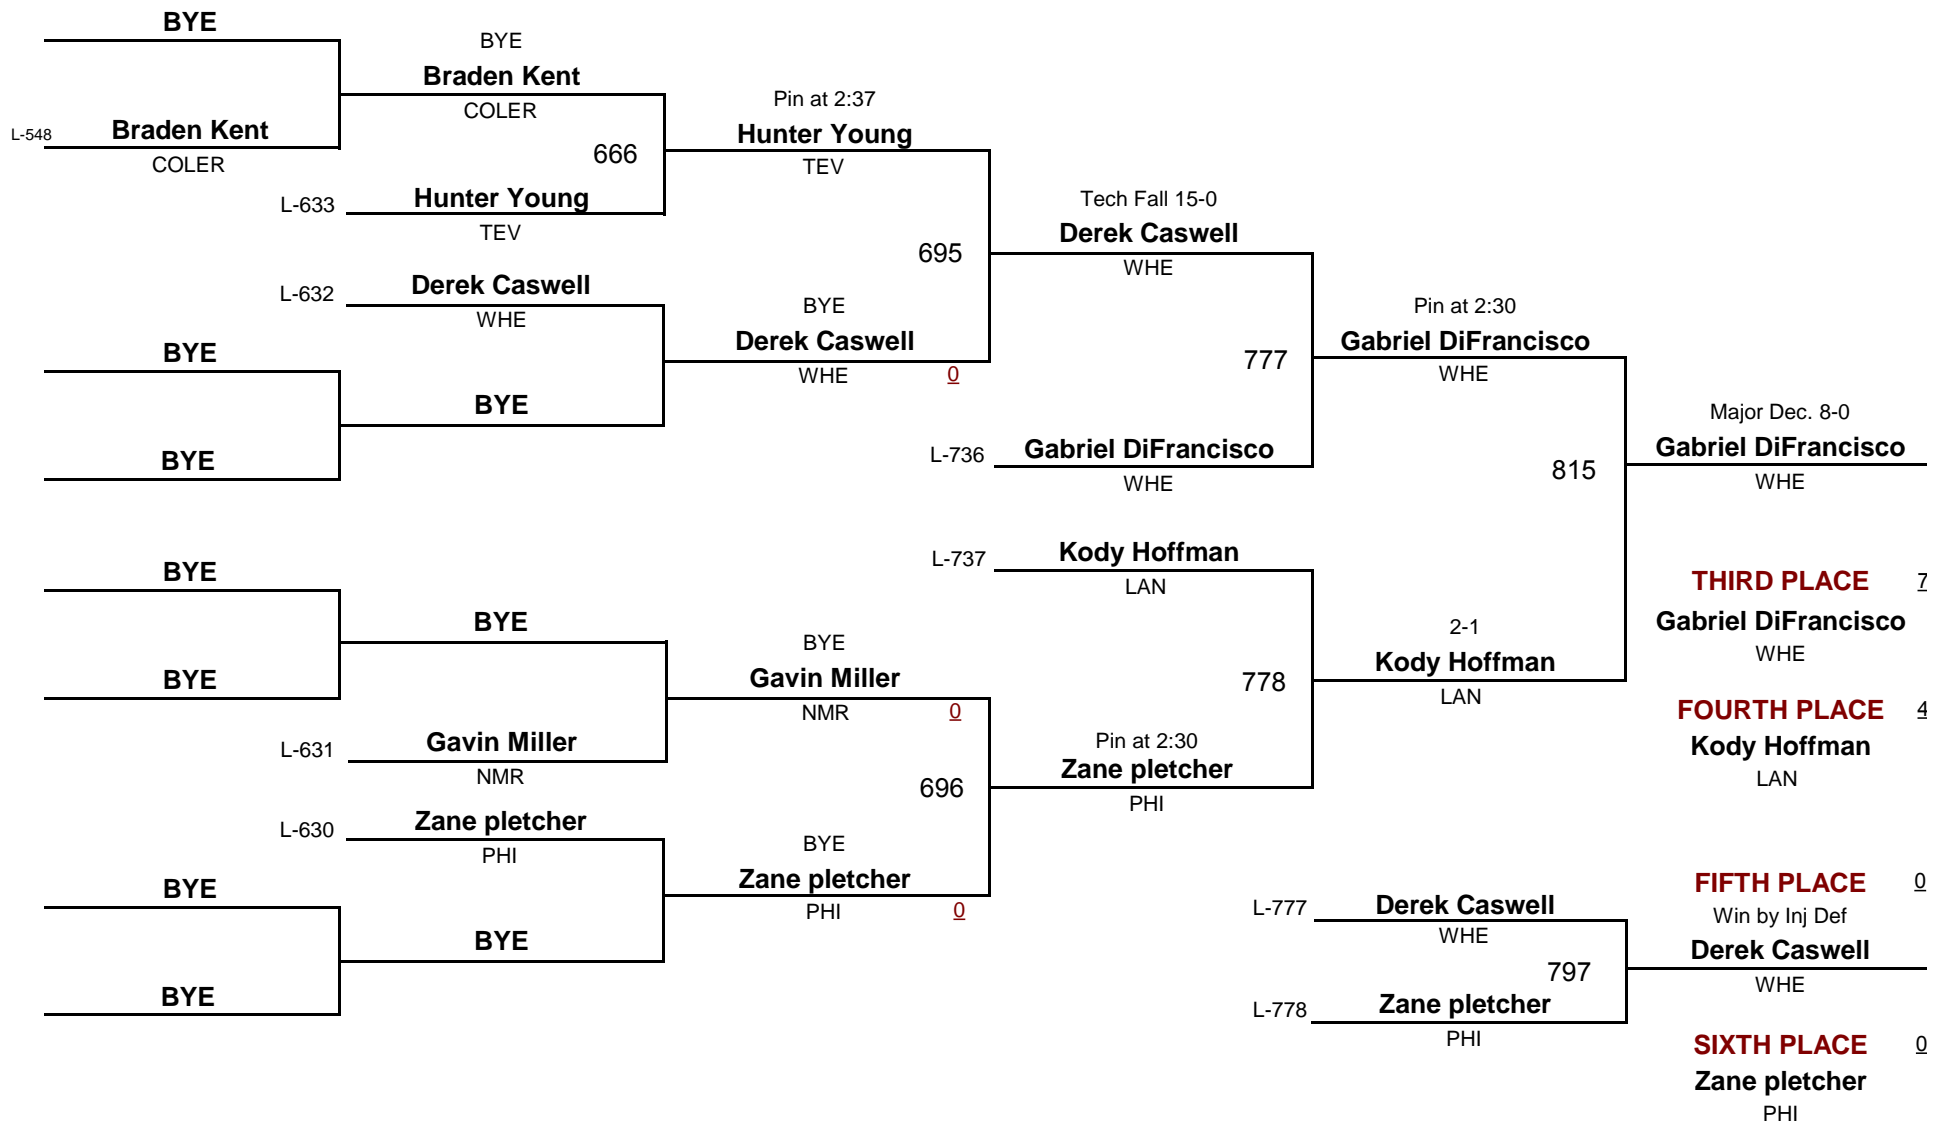

DIVISION III

DIVISION

100

WEIGHT

New Lexington Grade School District

February 1, 2015

Consolation Rounds