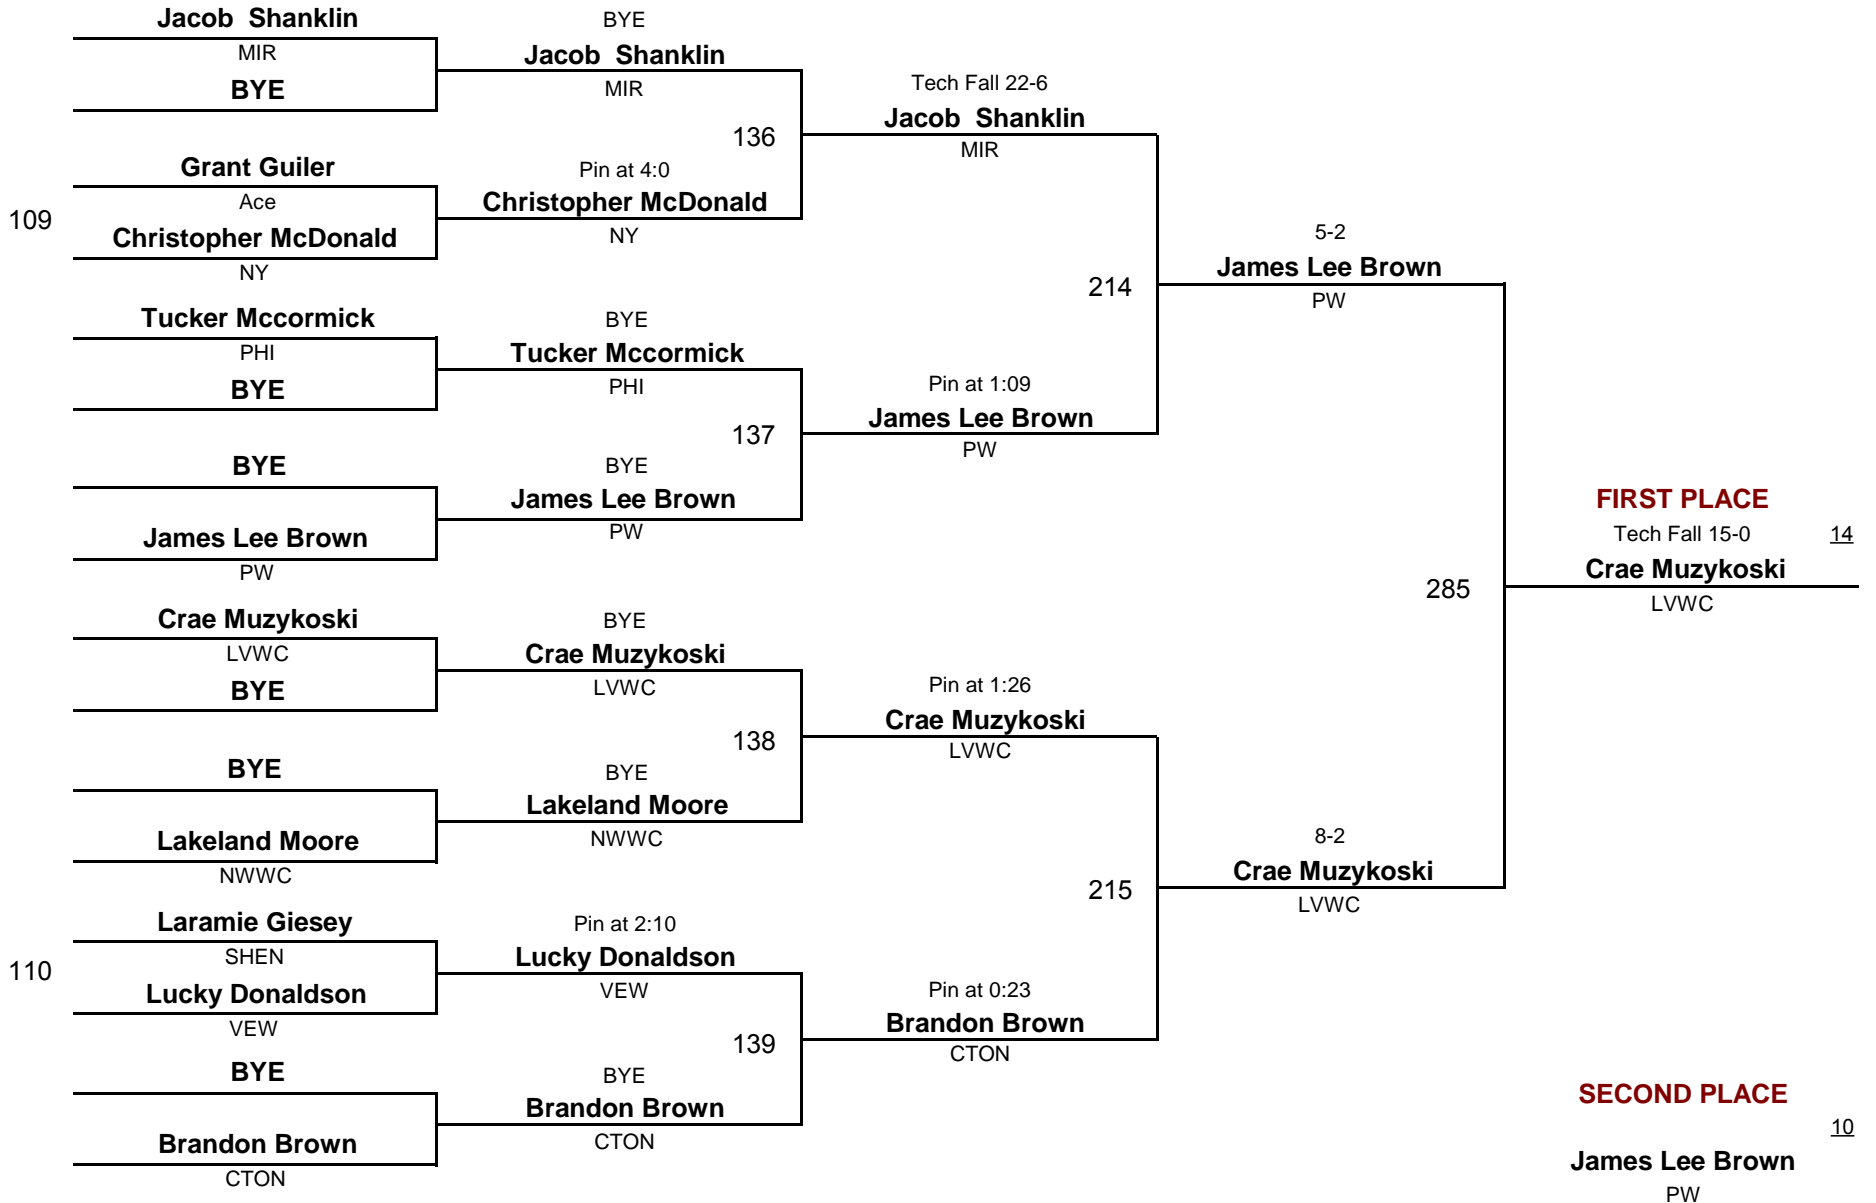

New Lexington Grade School District

DIVISION

WEIGHT

February 1, 2015

Championship Rounds

3

DIVISION IV

DIVISION