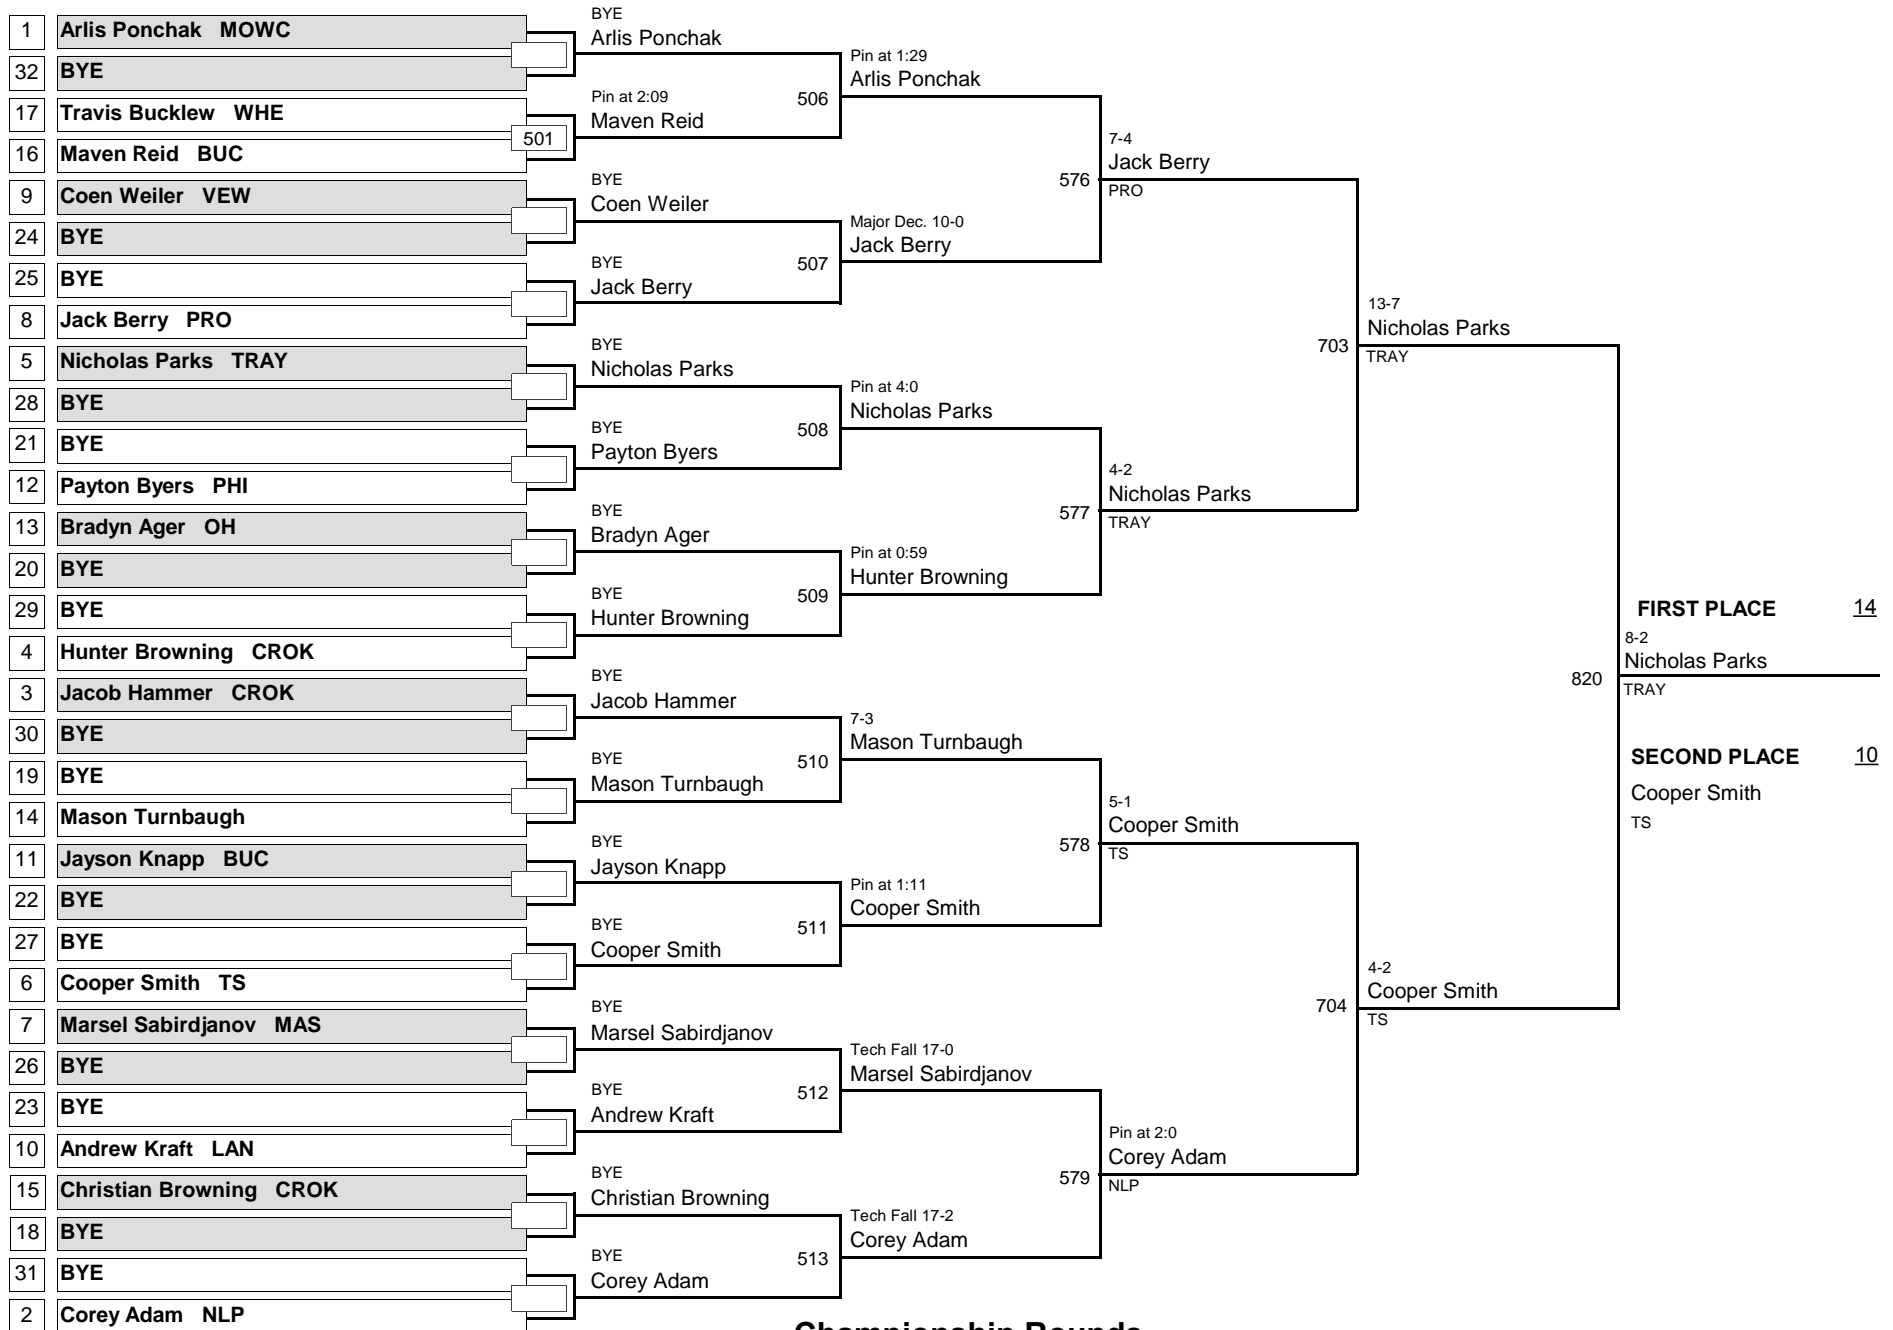

DIVISION II

55

New Lexington Grade School District

DIVISION

WEIGHT

February 1, 2015