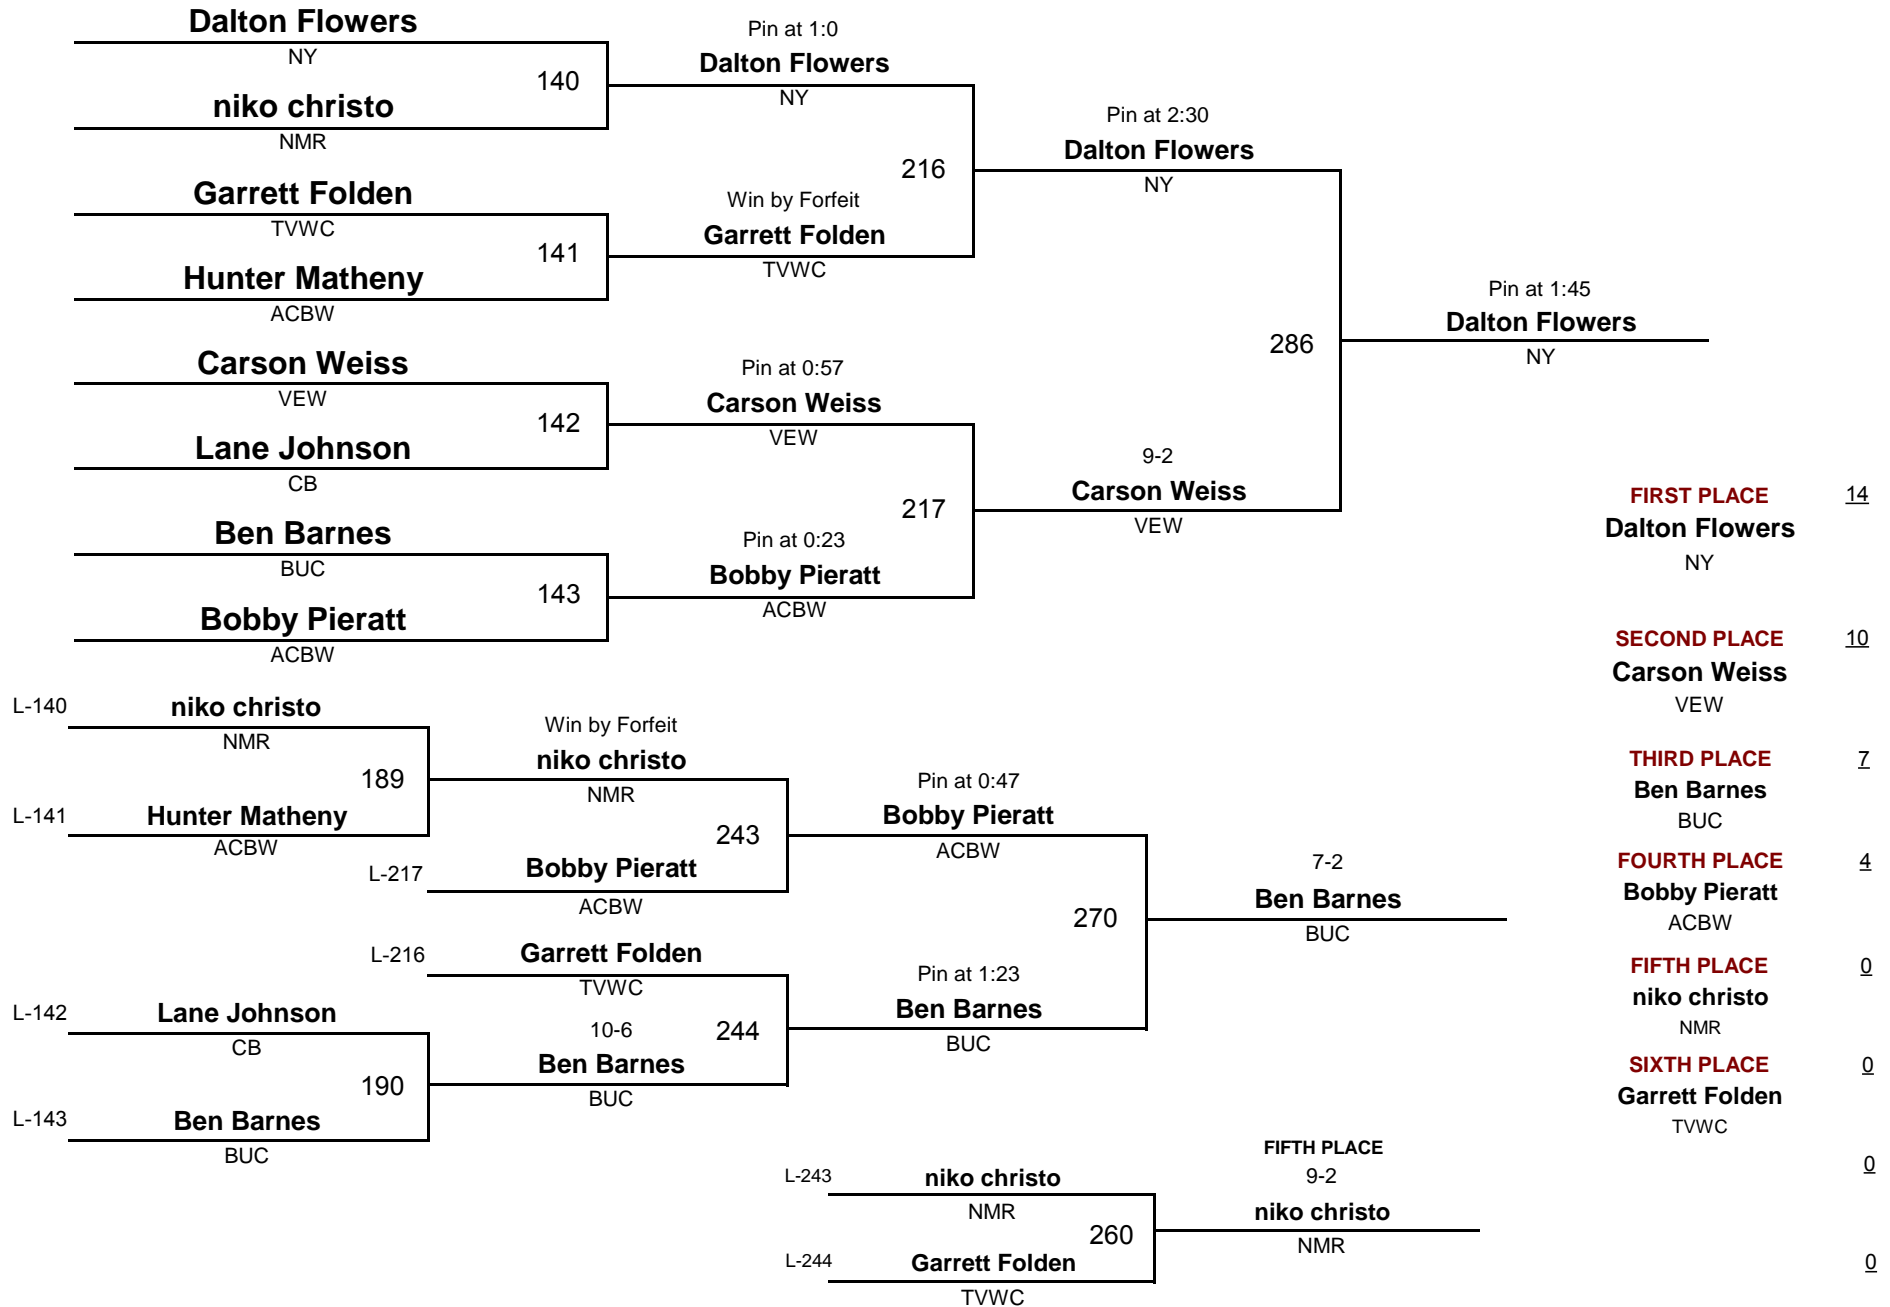

DIVISION IV

80

New Lexington Grade School District

DIVISION

WEIGHT

February 1, 2015