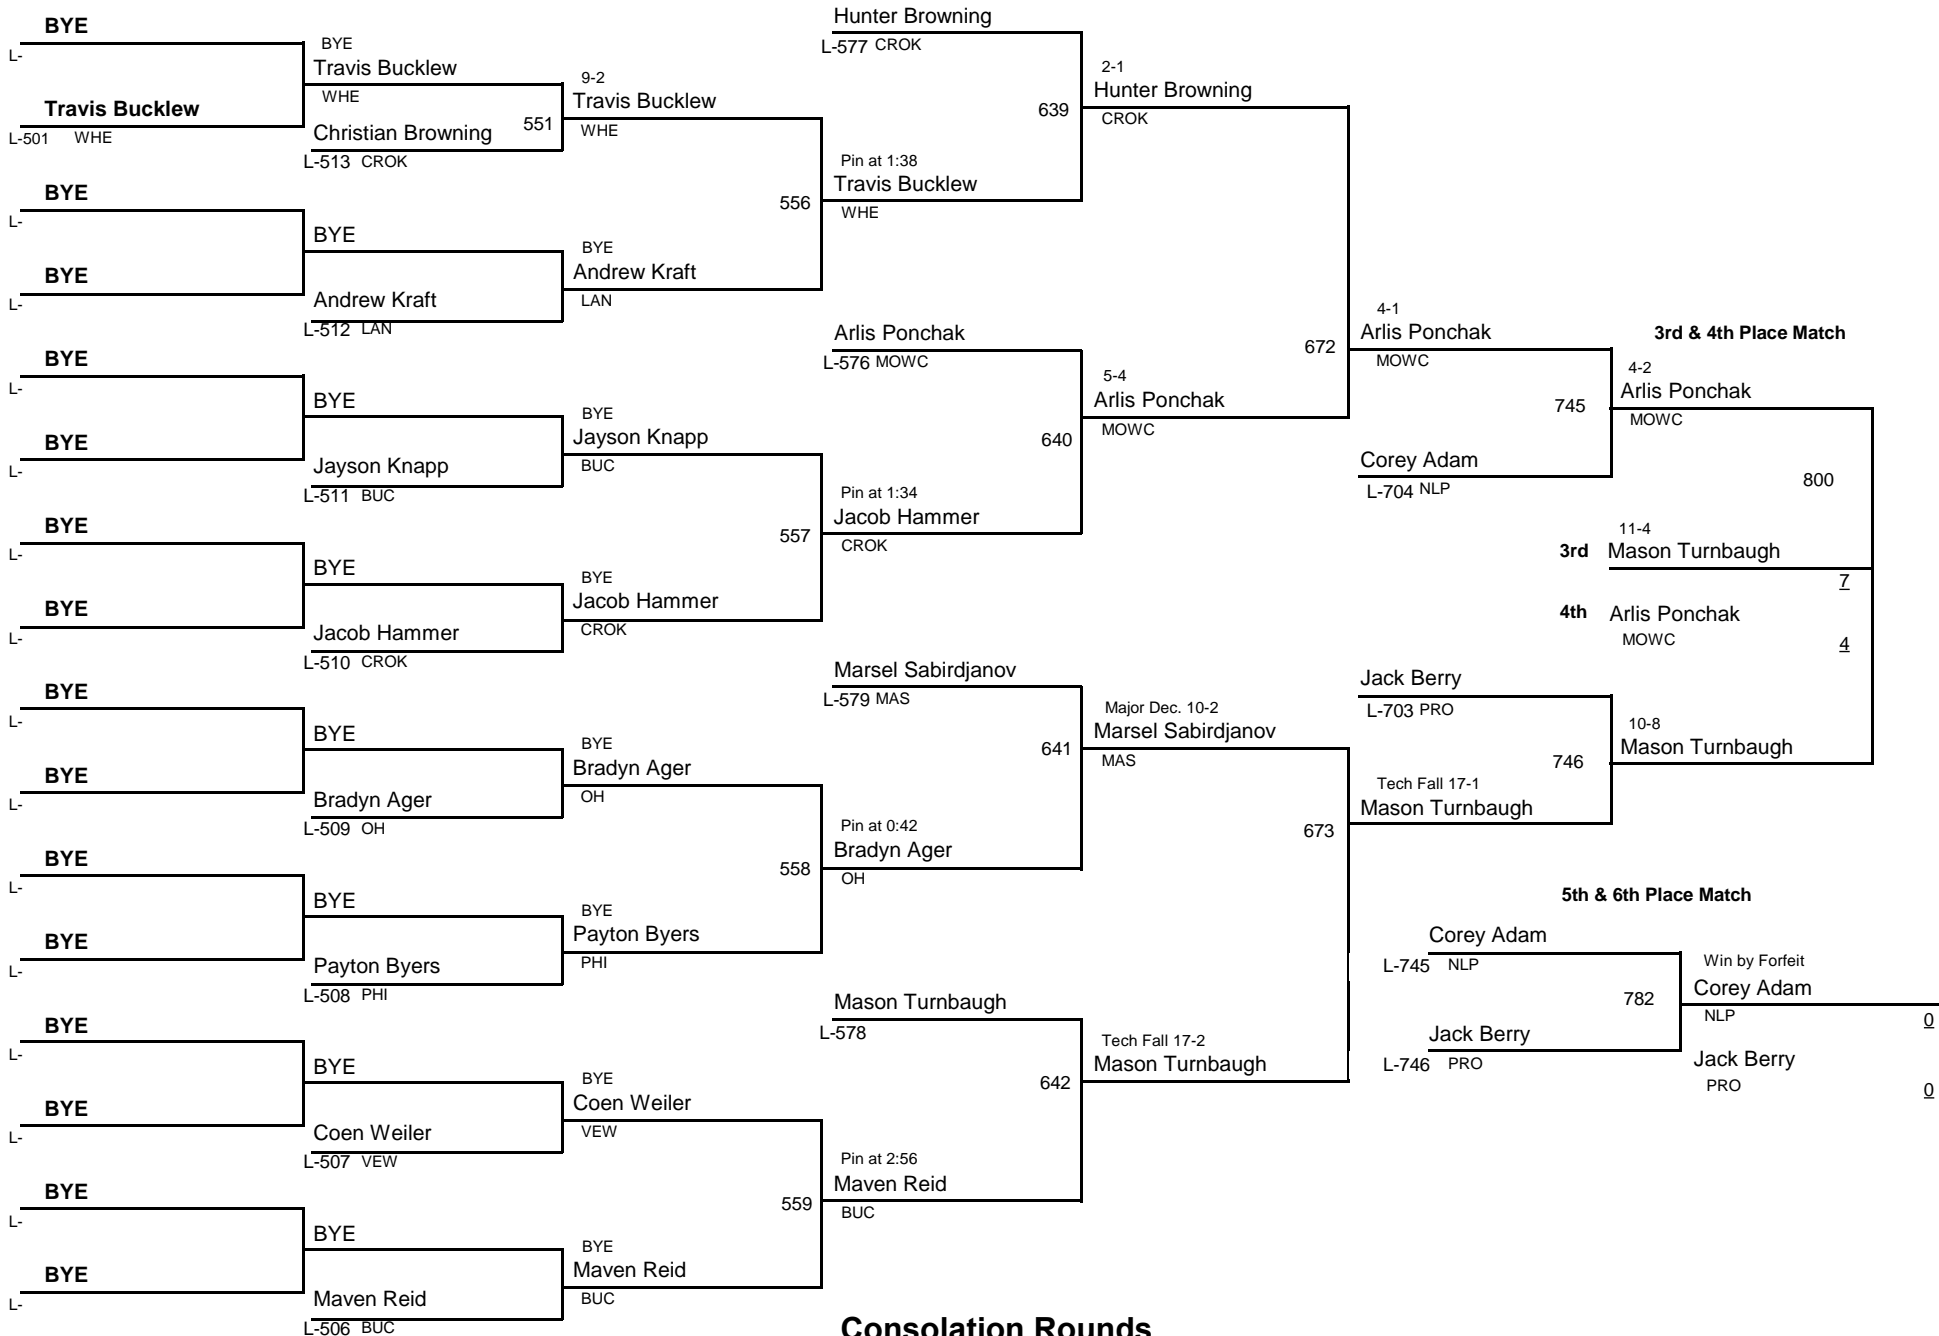

DIVISION II

55

New Lexington Grade School District

DIVISION

WEIGHT

February 1, 2015