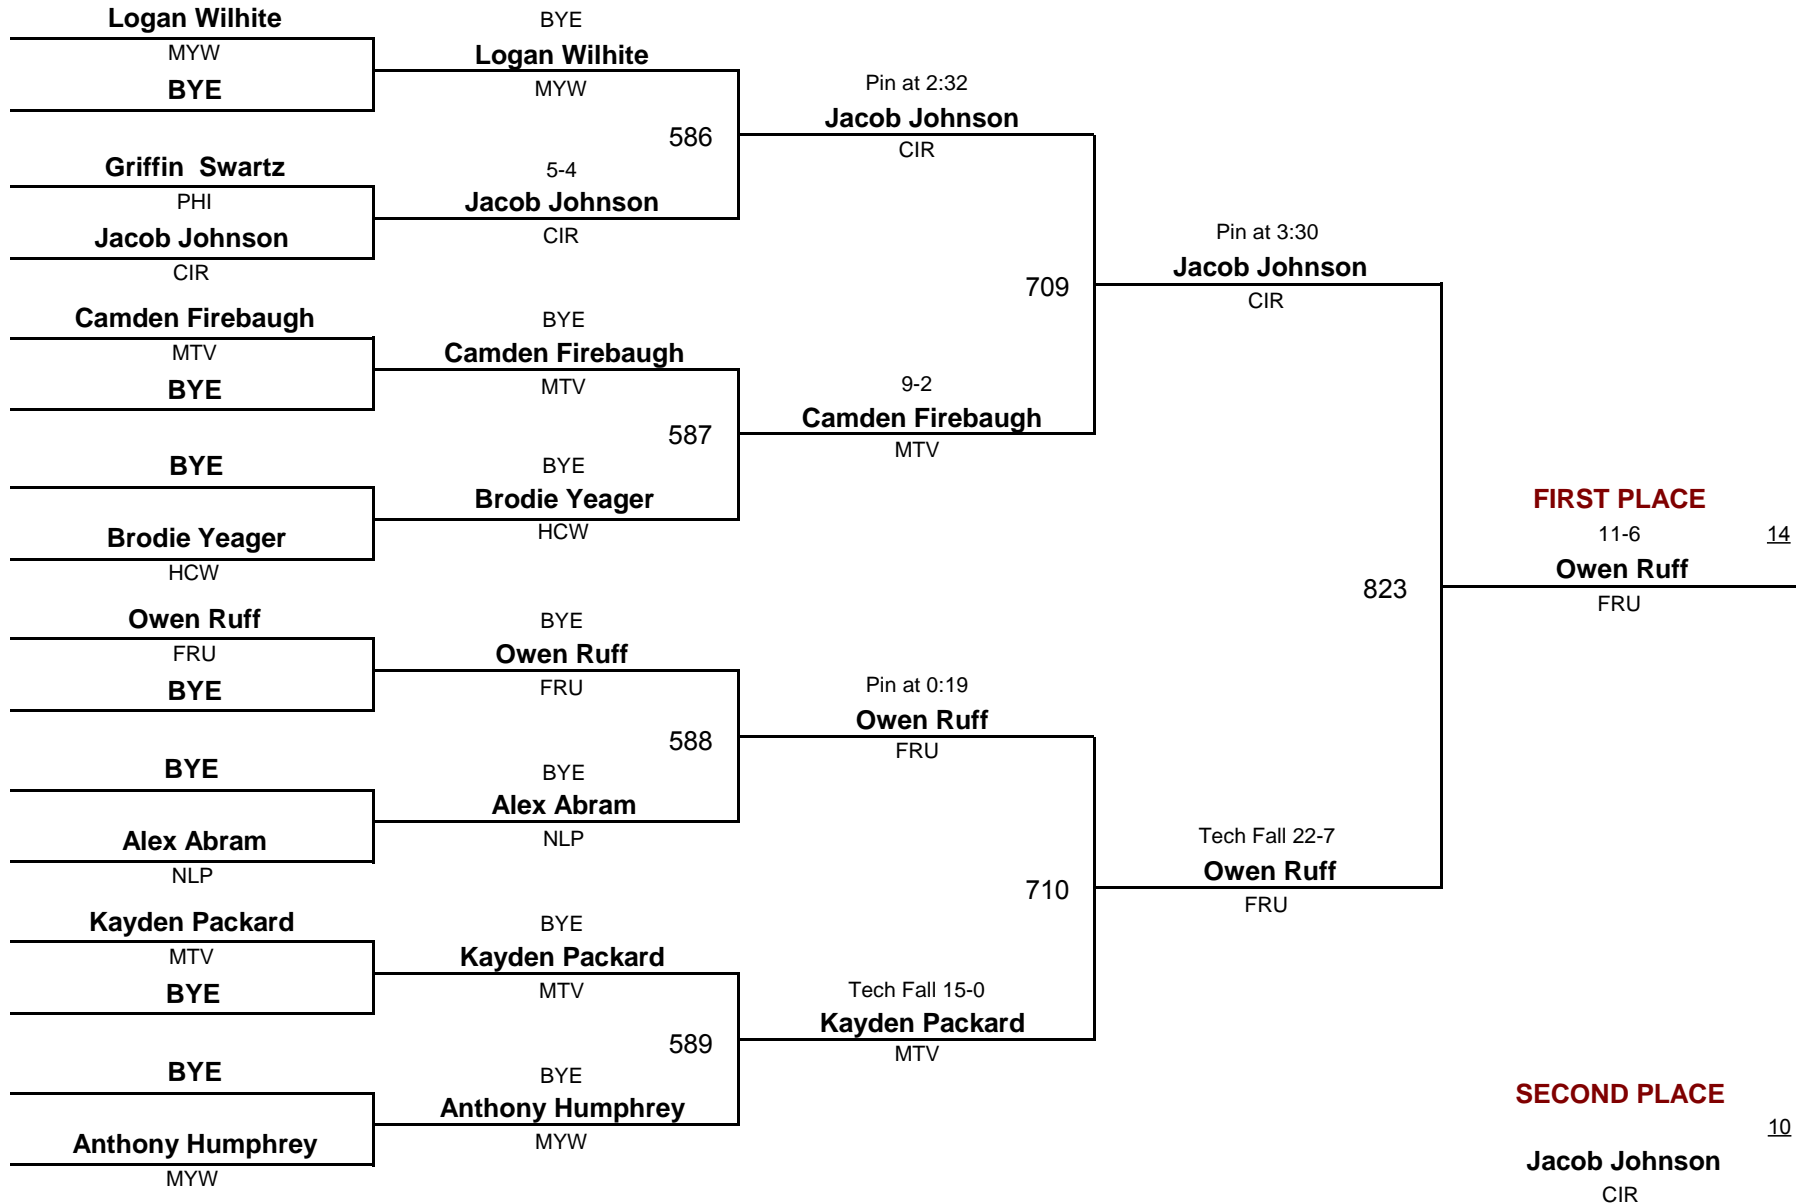

DIVISION II

65

New Lexington Grade School District

DIVISION

WEIGHT

February 1, 2015

Championship Rounds

3

514