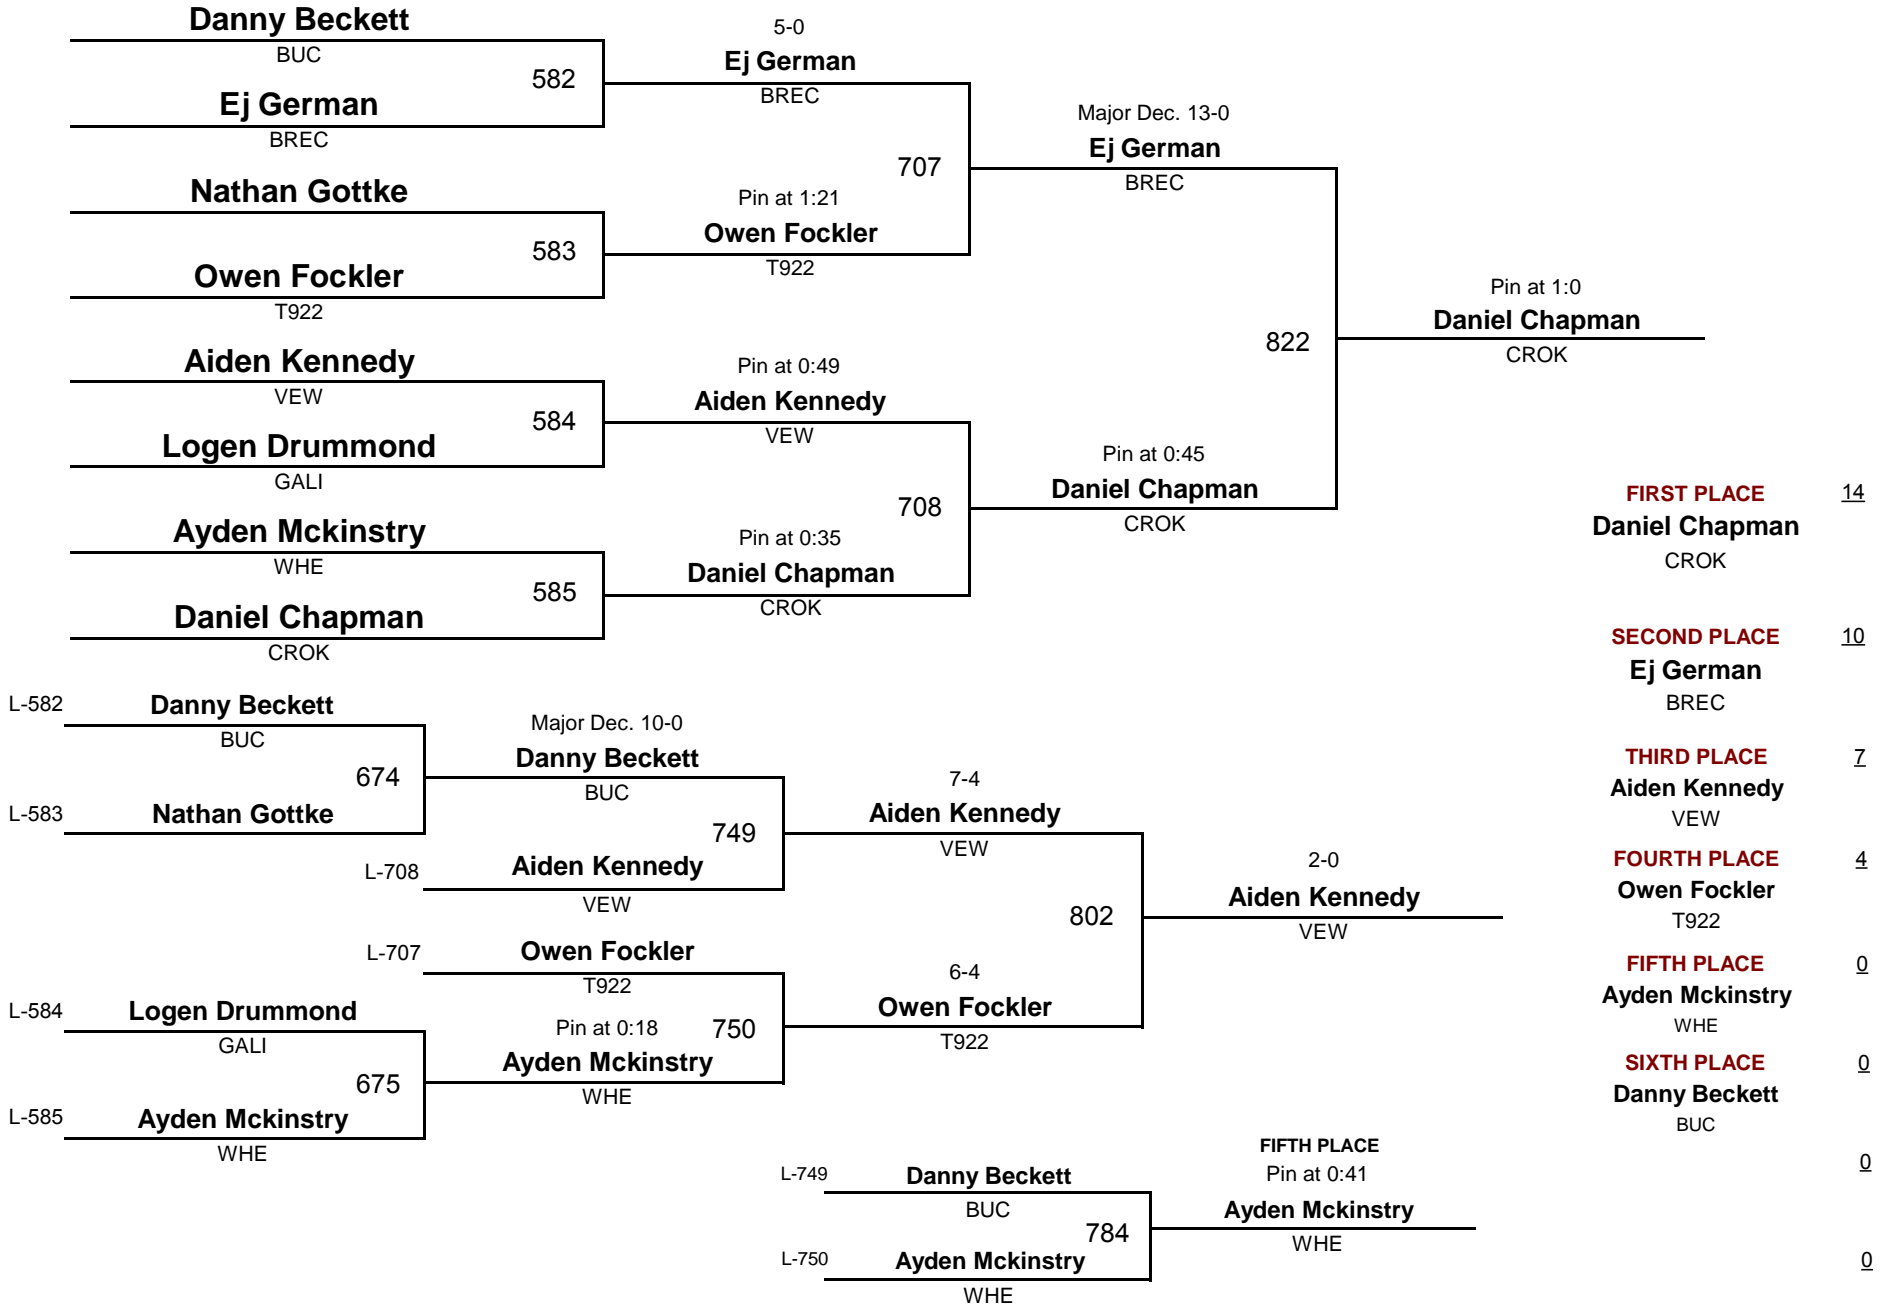

DIVISION II

61

New Lexington Grade School District

DIVISION

WEIGHT

February 1, 2015