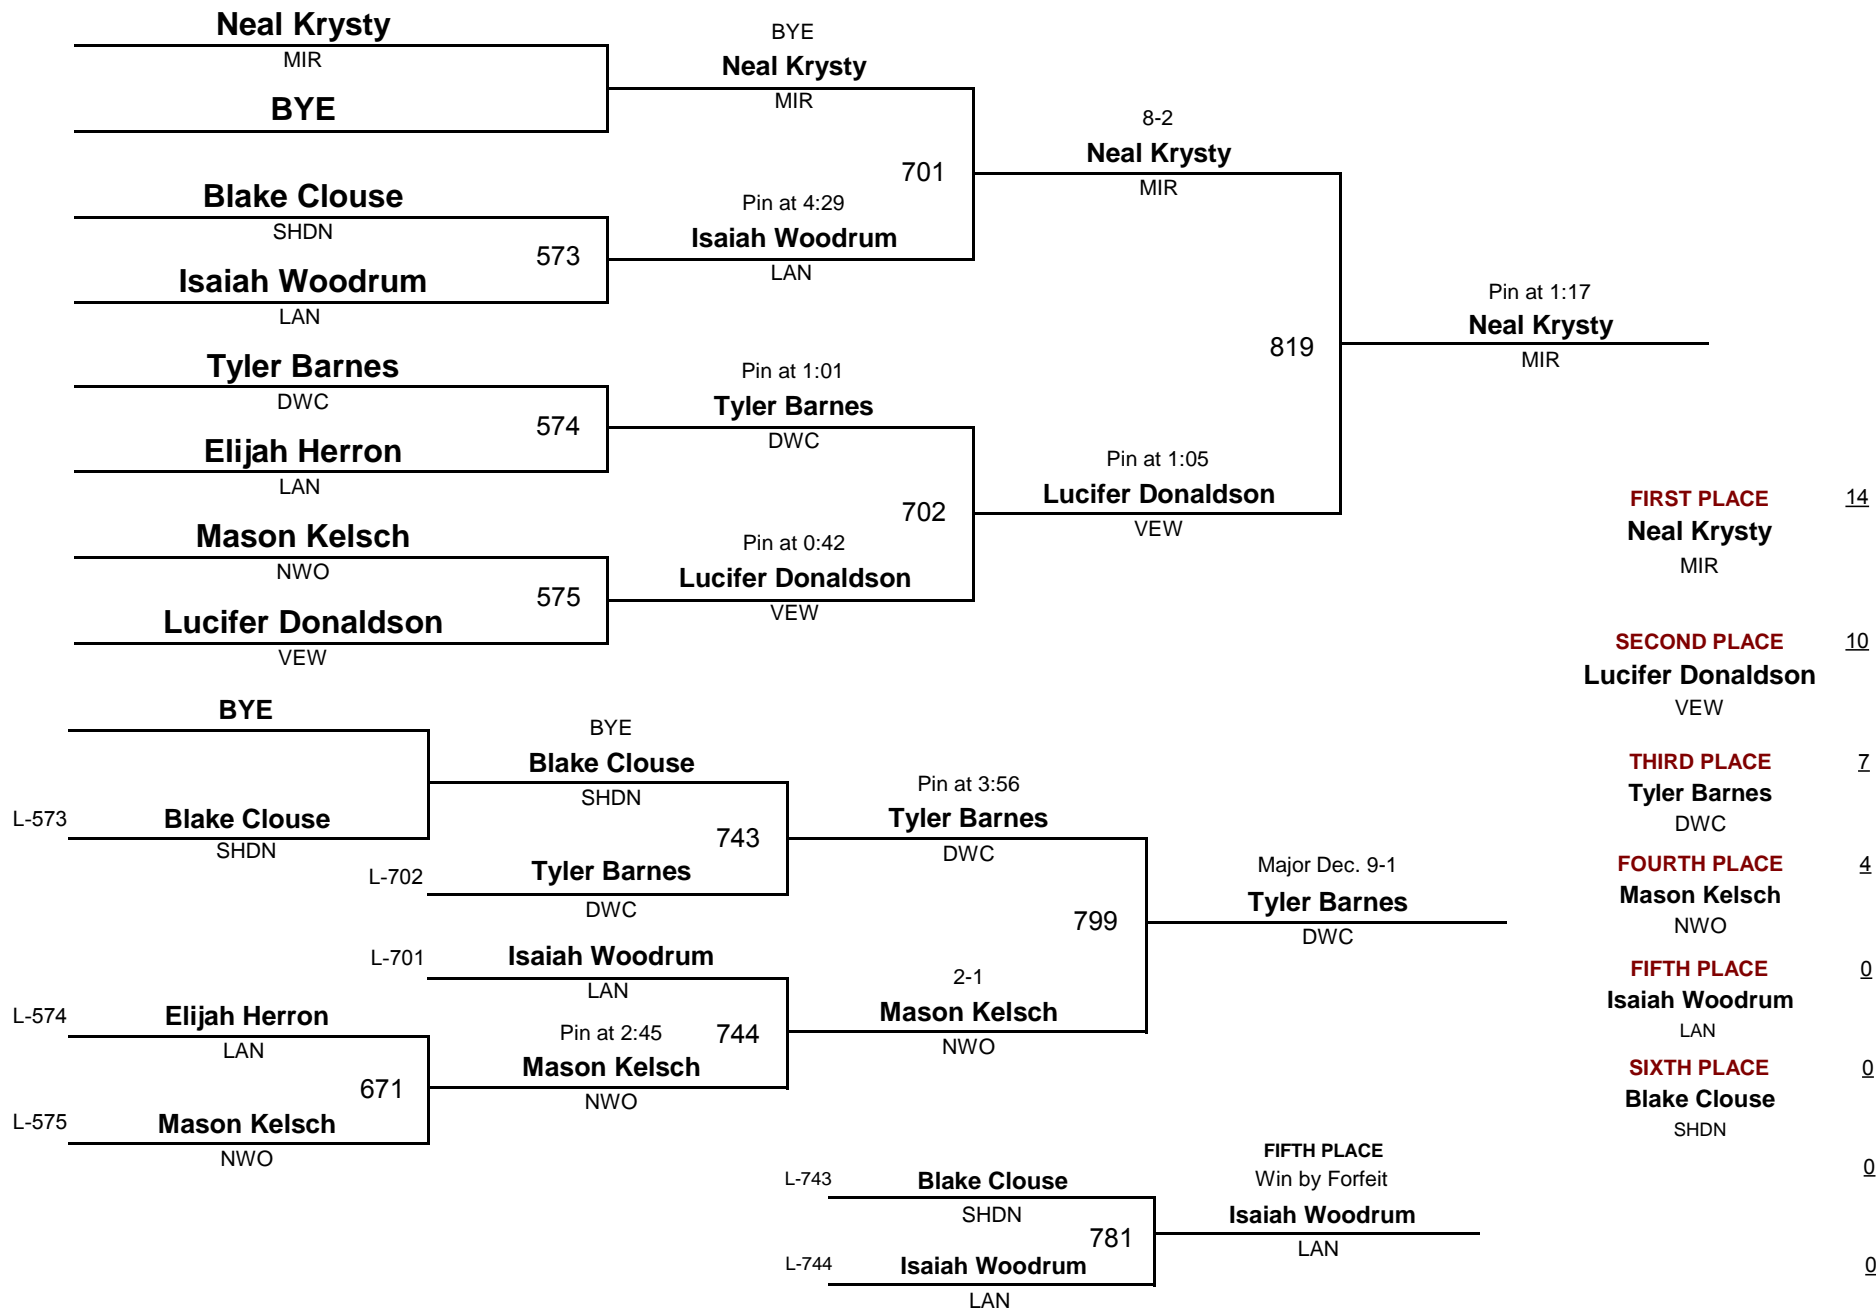

DIVISION II

DIVISION

45

WEIGHT

New Lexington Grade School District

February 1, 2015

5-PERSON ROUND ROBIN

ROUND 1	571	Samuel Evans	GLN	Pin at 2:46
		Andrew Siembida	CIR	Samuel Evans
Nolan Fraley has a BYE	572	Carter Hoover	NAWC	Pin at 0:43
		Preston Schuler	DWC	Preston Schuler
ROUND 2	669	Nolan Fraley	DKW	Pin at 0:33
		Carter Hoover	NAWC	Nolan Fraley
Samuel Evans has a BYE	670	Andrew Siembida	CIR	Pin at 1:27
		Preston Schuler	DWC	Preston Schuler
ROUND 3	699	Nolan Fraley	DKW	Pin at 1:08
		Preston Schuler	DWC	Nolan Fraley
Andrew Siembida has a BYE	700	Samuel Evans	GLN	Pin at 0:25
		Carter Hoover	NAWC	Samuel Evans
ROUND 4	741	Nolan Fraley	DKW	Pin at 0:47
		Andrew Siembida	CIR	Nolan Fraley
Carter Hoover has a BYE	742	Samuel Evans	GLN	16-12
		Preston Schuler	DWC	Samuel Evans
ROUND 5	817	Nolan Fraley	DKW	Pin at 0:21
		Samuel Evans	GLN	Nolan Fraley
Preston Schuler has a BYE	818	Andrew Siembida	CIR	Major Dec. 11-2
		Carter Hoover	NAWC	Andrew Siembida

Nolan Fraley - DKW
Samuel Evans - GLN
Andrew Siembida - CIR
Carter Hoover - NAWC
Preston Schuler - DWC

Wins	Pts
4	
3	
1	
0	0
2	

FIRST PLACE	<u>14</u>
Nolan Fraley	
DKW	
SECOND PLACE	<u>10</u>
Samuel Evans	
GLN	
THIRD PLACE	<u>7</u>
Preston Schuler	
DWC	
FOURTH PLACE	<u>4</u>
Andrew Siembida	
CIR	
FIFTH PLACE	<u>0</u>
Carter Hoover	
NAWC	

DIVISION II

50

New Lexington Grade School District

DIVISION

WEIGHT

February 1, 2015