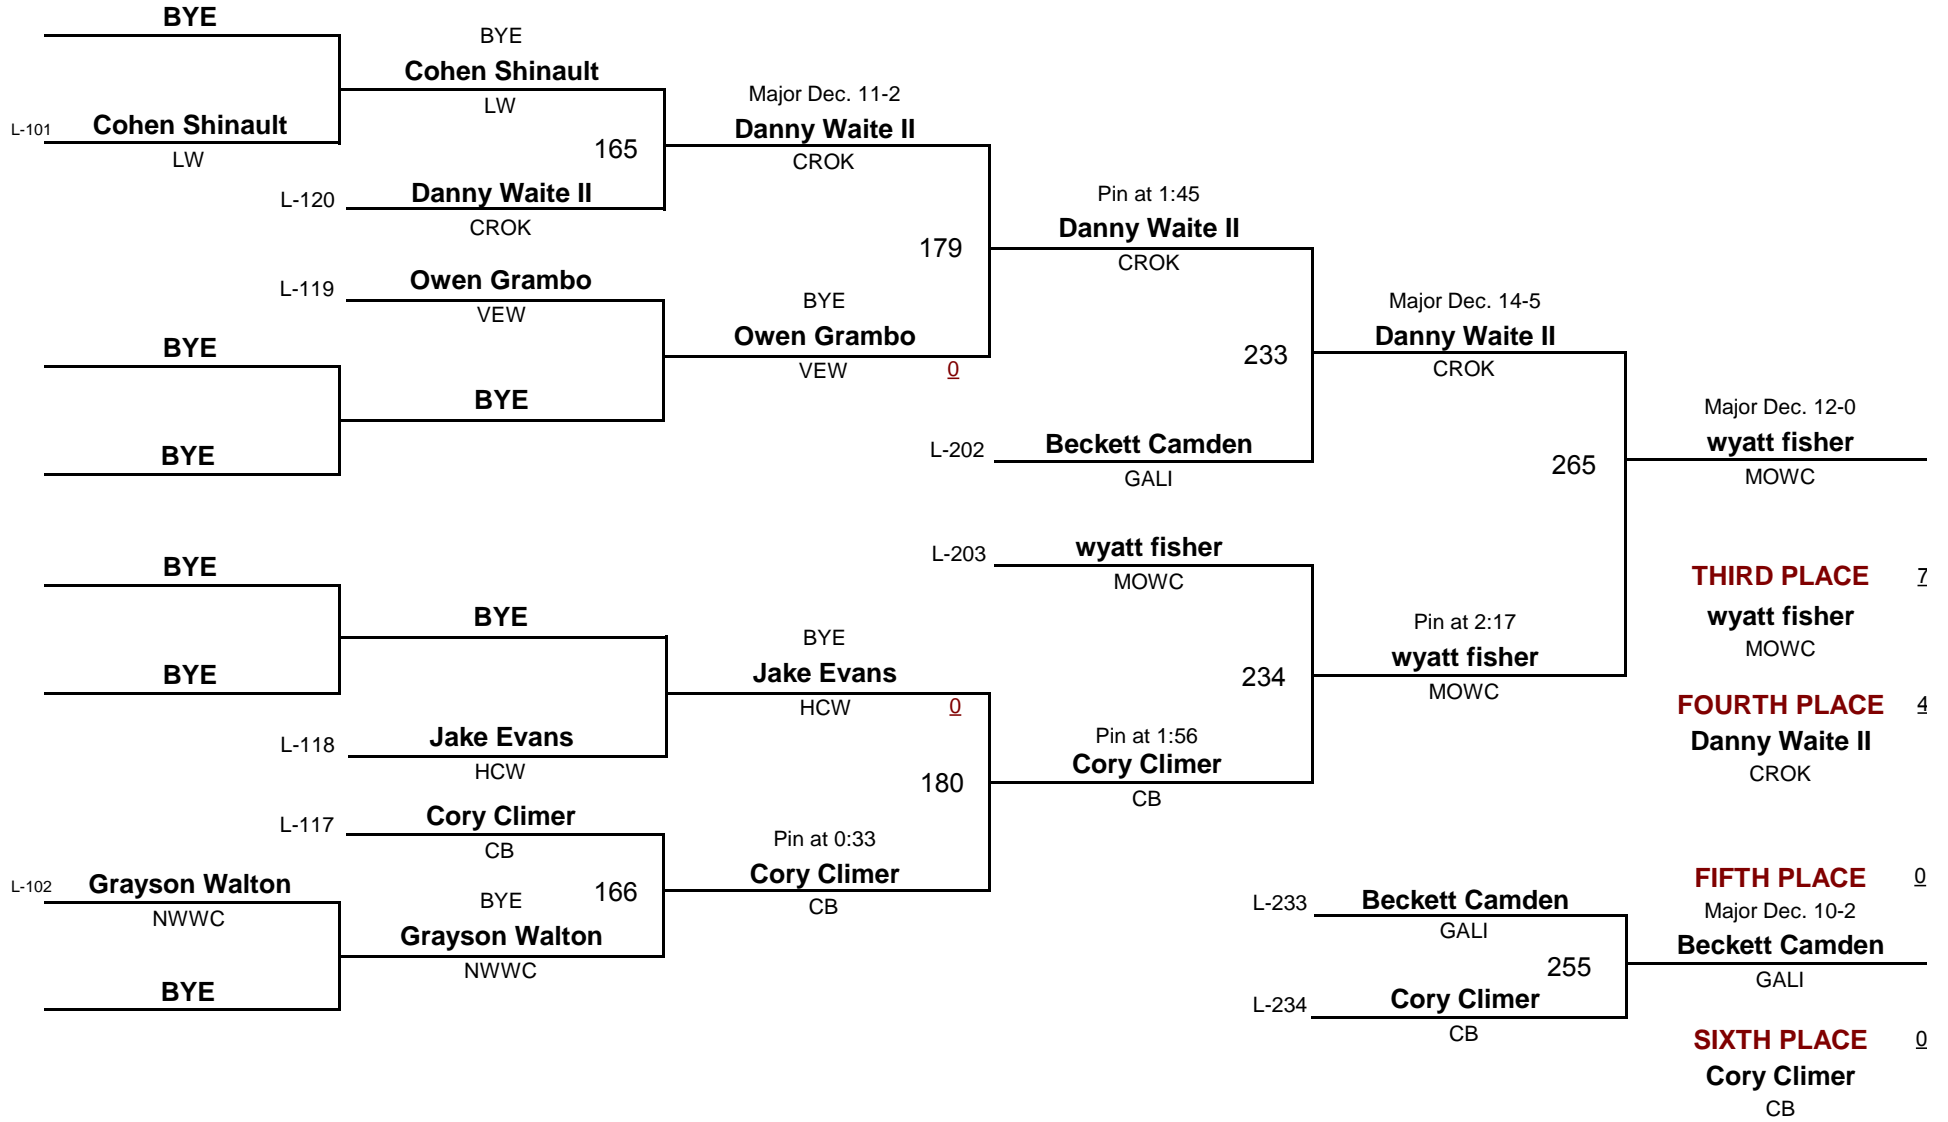

DIVISION I

DIVISION

45

WEIGHT

New Lexington Grade School District

February 1, 2015

Consolation Rounds