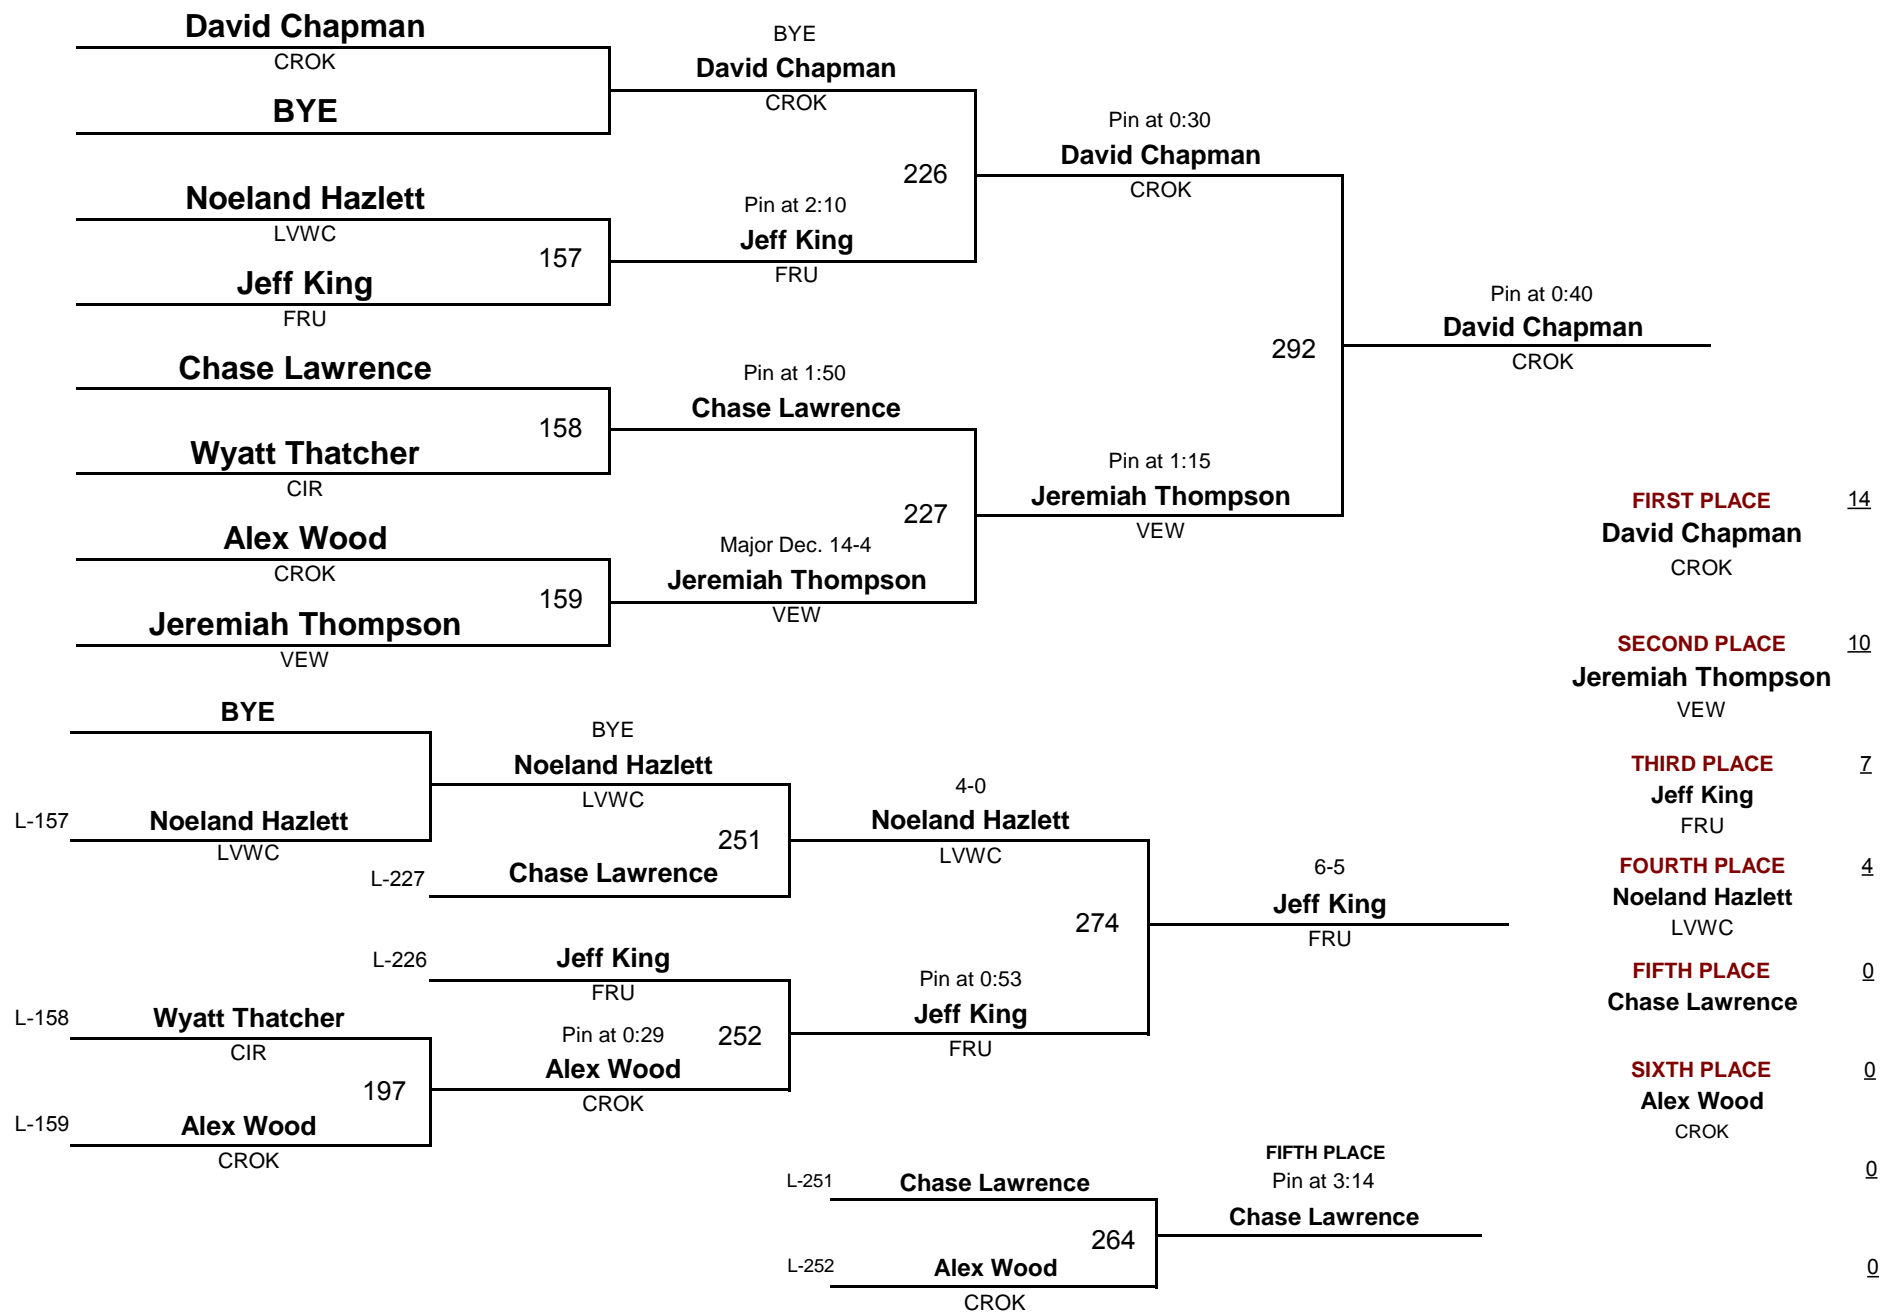

DIVISION IV

110

New Lexington Grade School District

DIVISION

WEIGHT

February 1, 2015

DIVISION IV

DIVISION

120

WEIGHT

New Lexington Grade School District

February 1, 2015

5-PERSON ROUND ROBIN

ROUND 1	160	Jacob Nelson	PW	Major Dec. 13-1
		Shane Leach	NWWC	Jacob Nelson
Bryce Keckley has a BYE	161	Jeffrey Cameron	MIR	PW
		Andy Williamson	MTG	4-3 Andy Williamson
ROUND 2	198	Bryce Keckley	MIR	3-2 Bryce Keckley
		Jeffrey Cameron	MIR	MIR
Jacob Nelson has a BYE	199	Shane Leach	NWWC	Major Dec. 9-0
		Andy Williamson	MTG	Andy Williamson
ROUND 3	228	Bryce Keckley	MIR	6-3 Bryce Keckley
		Andy Williamson	MTG	MIR
Shane Leach has a BYE	229	Jacob Nelson	PW	Major Dec. 10-2
		Jeffrey Cameron	MIR	Jacob Nelson
ROUND 4	253	Bryce Keckley	MIR	Major Dec. 12-4
		Shane Leach	NWWC	Bryce Keckley
Jeffrey Cameron has a BYE	254	Jacob Nelson	PW	MIR
		Andy Williamson	MTG	Major Dec. 12-0
ROUND 5	293	Bryce Keckley	MIR	4-3 Bryce Keckley
		Jacob Nelson	PW	MIR
Andy Williamson has a BYE	294	Shane Leach	NWWC	Major Dec. 21-9
		Jeffrey Cameron	MIR	Jeffrey Cameron

Bryce Keckley - MIR
Jacob Nelson - PW
Shane Leach - NWWC
Jeffrey Cameron - MIR
Andy Williamson - MTG

Wins	Pts
4	
3	
0	0
1	
2	

FIRST PLACE	<u>14</u>
Bryce Keckley	
MIR	
SECOND PLACE	<u>10</u>
Jacob Nelson	
PW	
THIRD PLACE	<u>7</u>
Andy Williamson	
MTG	
FOURTH PLACE	<u>4</u>
Jeffrey Cameron	
MIR	
FIFTH PLACE	<u>0</u>
Shane Leach	
NWWC