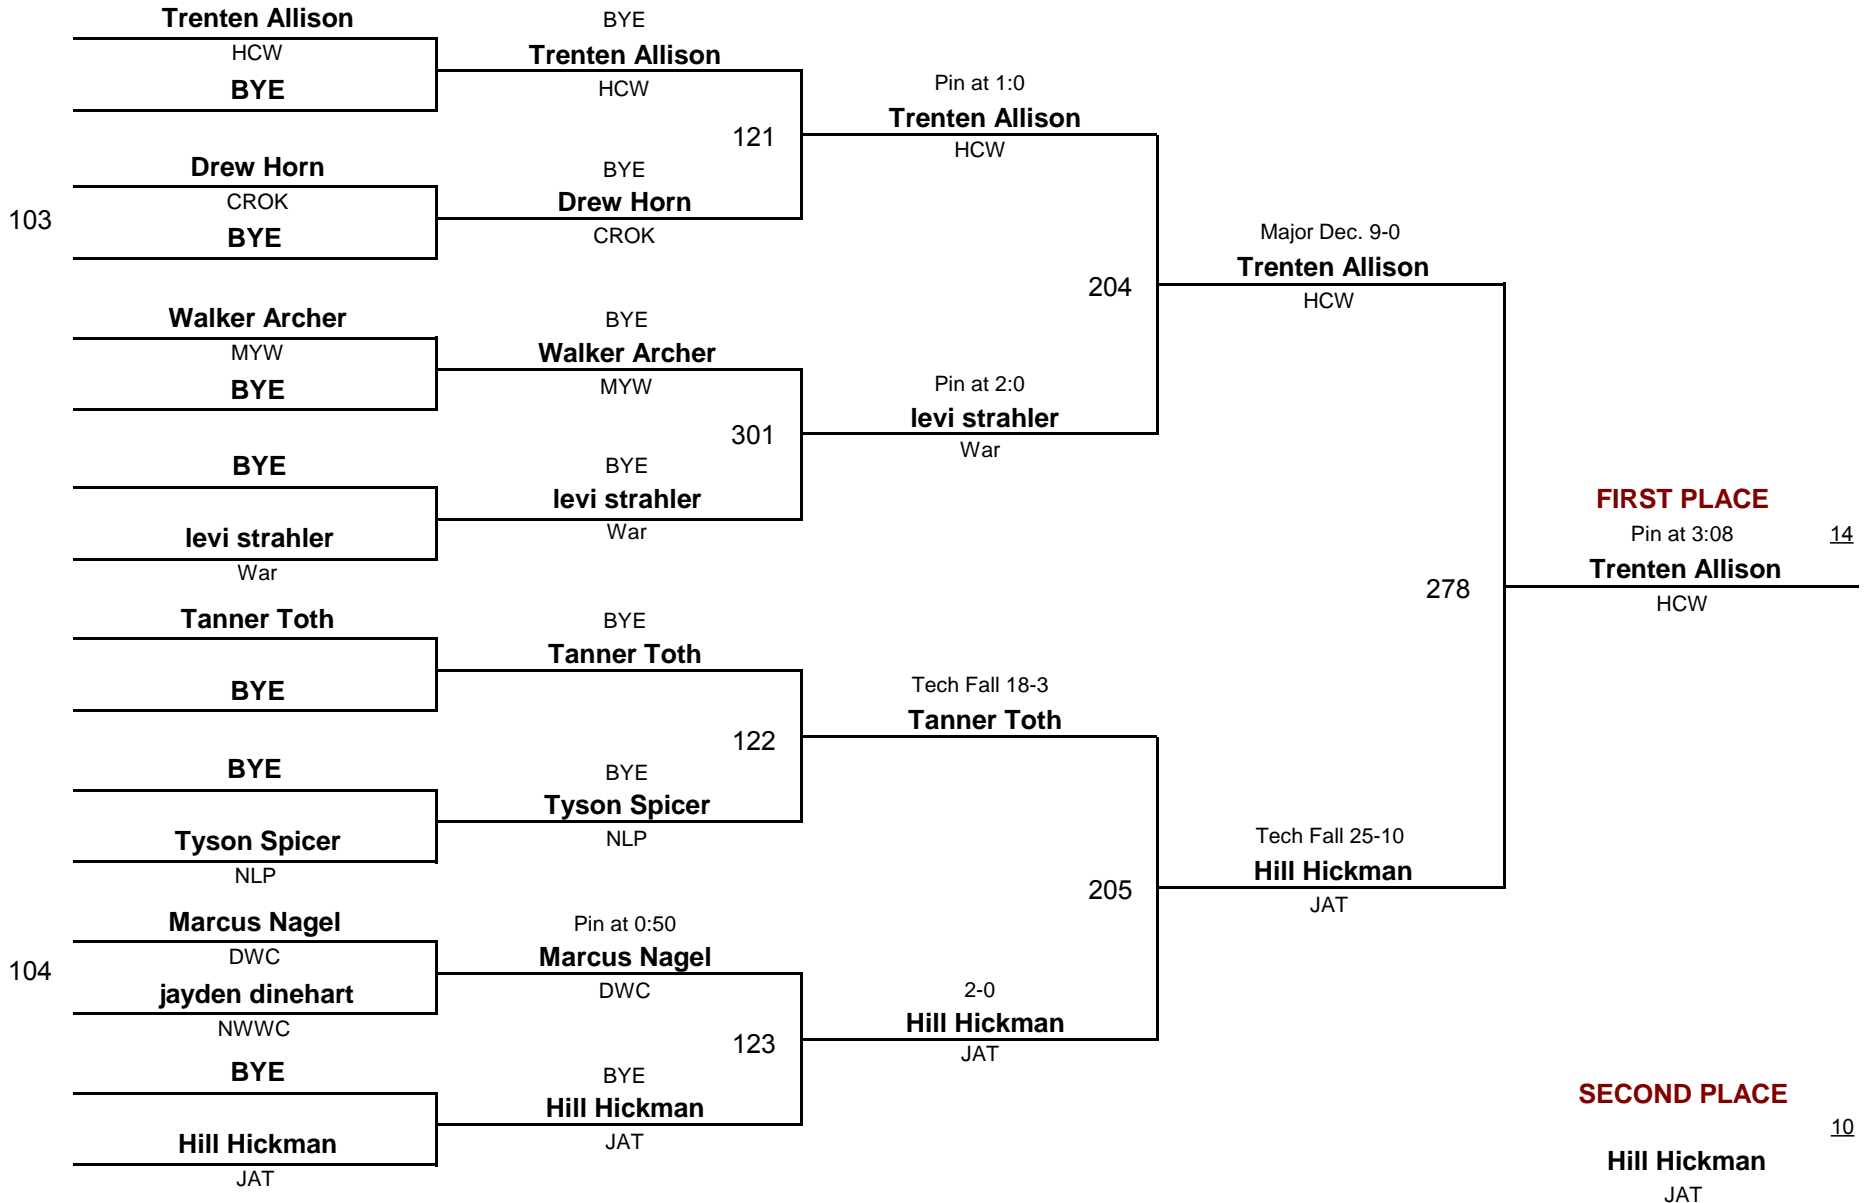

DIVISION I

50

New Lexington Grade School District

DIVISION

WEIGHT

February 1, 2015

Championship Rounds

3