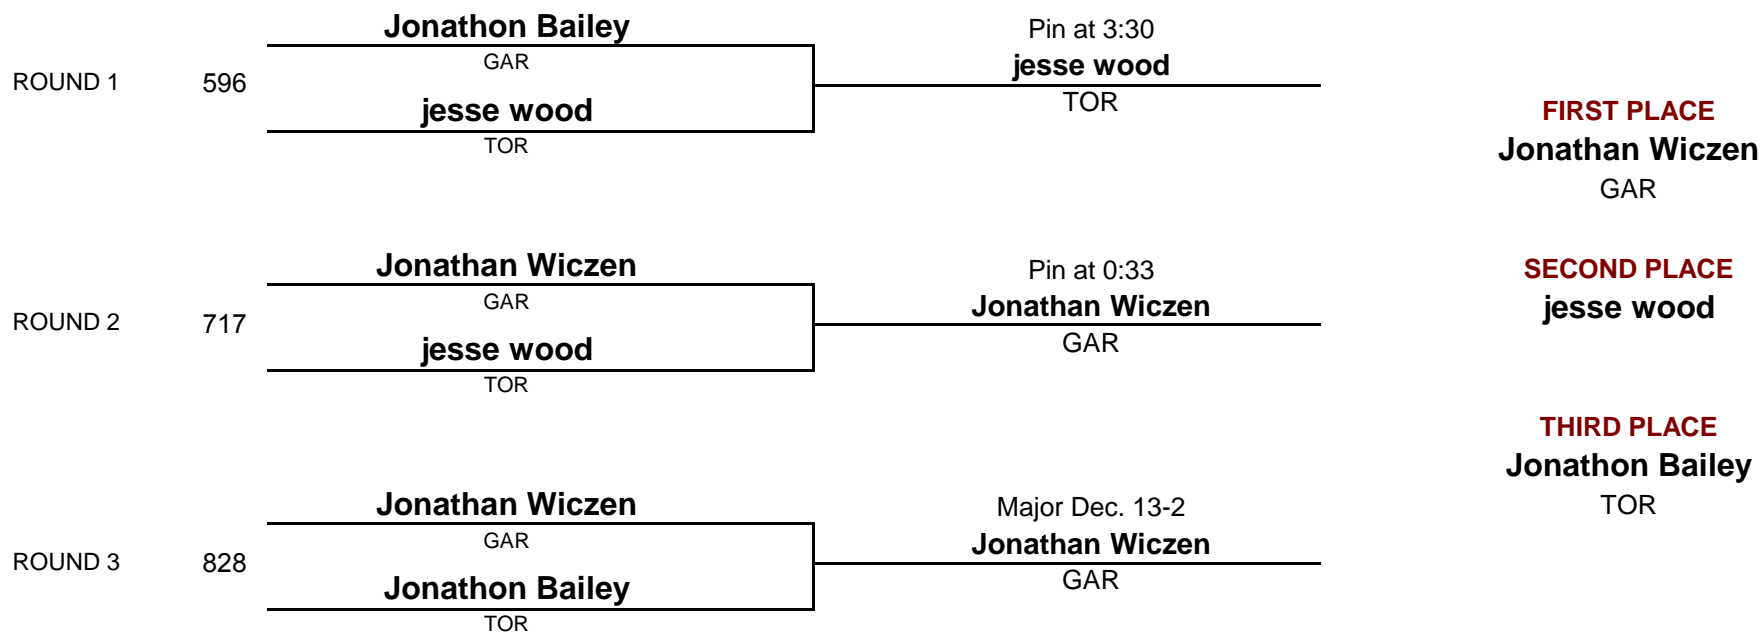

DIVISION II

DIVISION

120

WEIGHT

New Lexington Grade School District

February 1, 2015

3-PERSON ROUND ROBIN