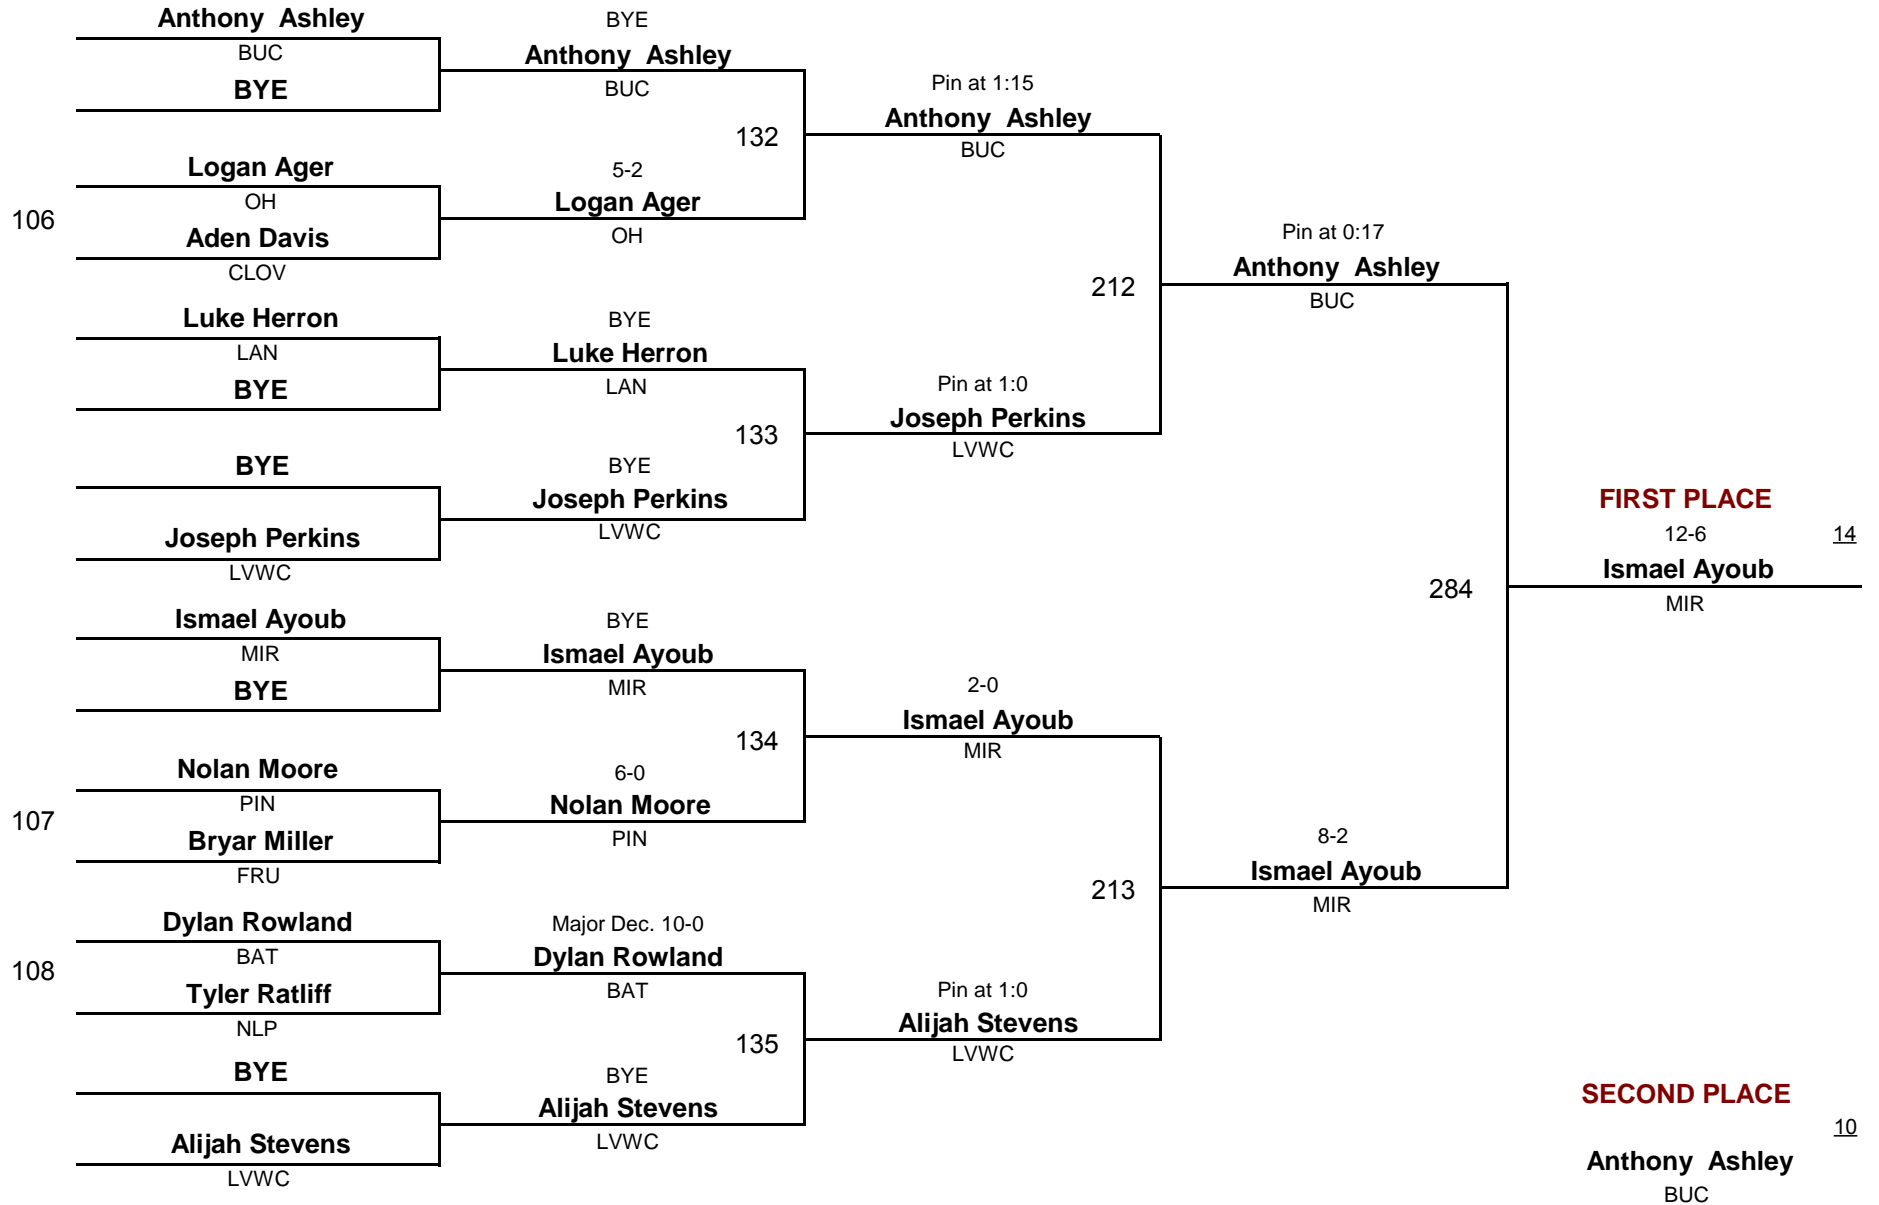

DIVISION IV

70

New Lexington Grade School District

DIVISION

WEIGHT

February 1, 2015

Championship Rounds

3