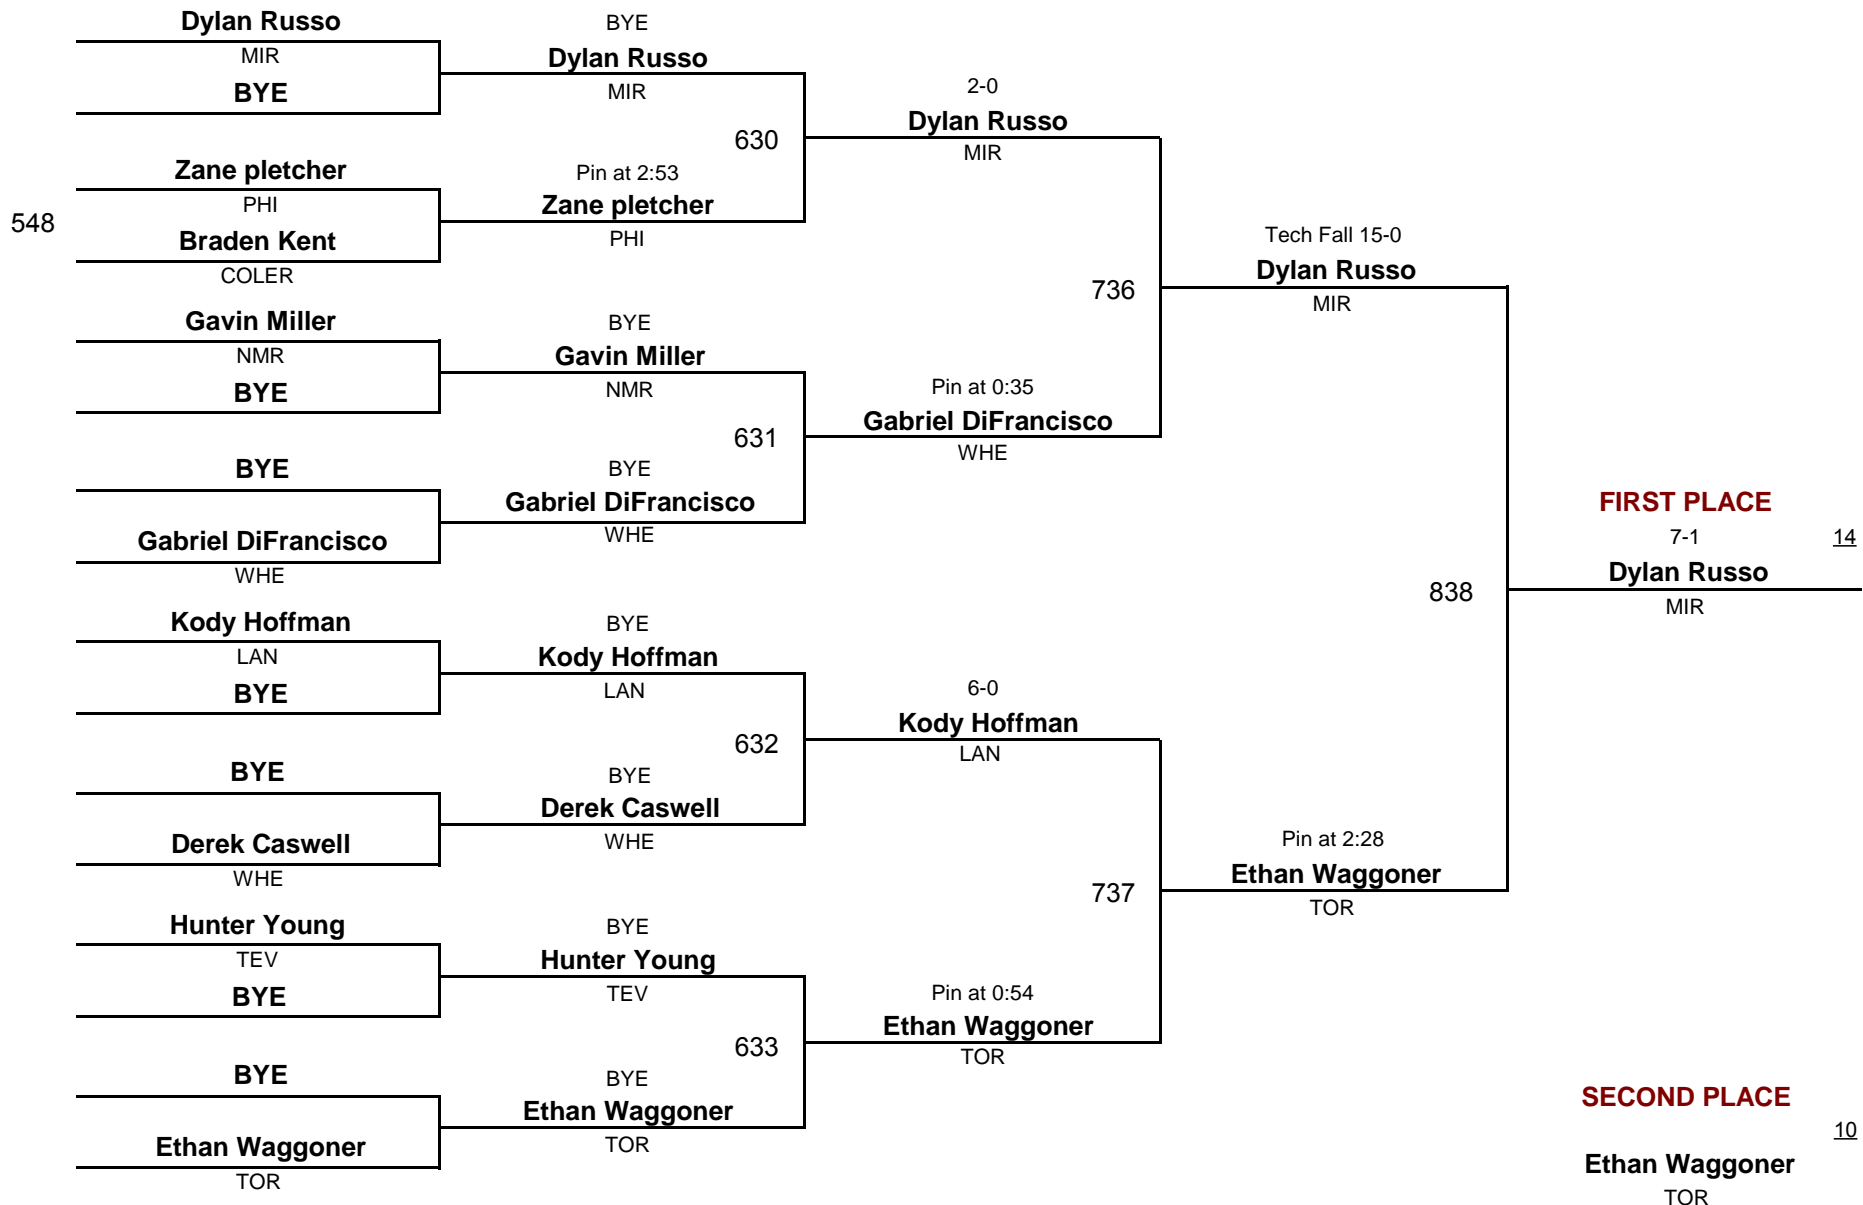

DIVISION III

100

New Lexington Grade School District

DIVISION

WEIGHT

February 1, 2015

Championship Rounds

3