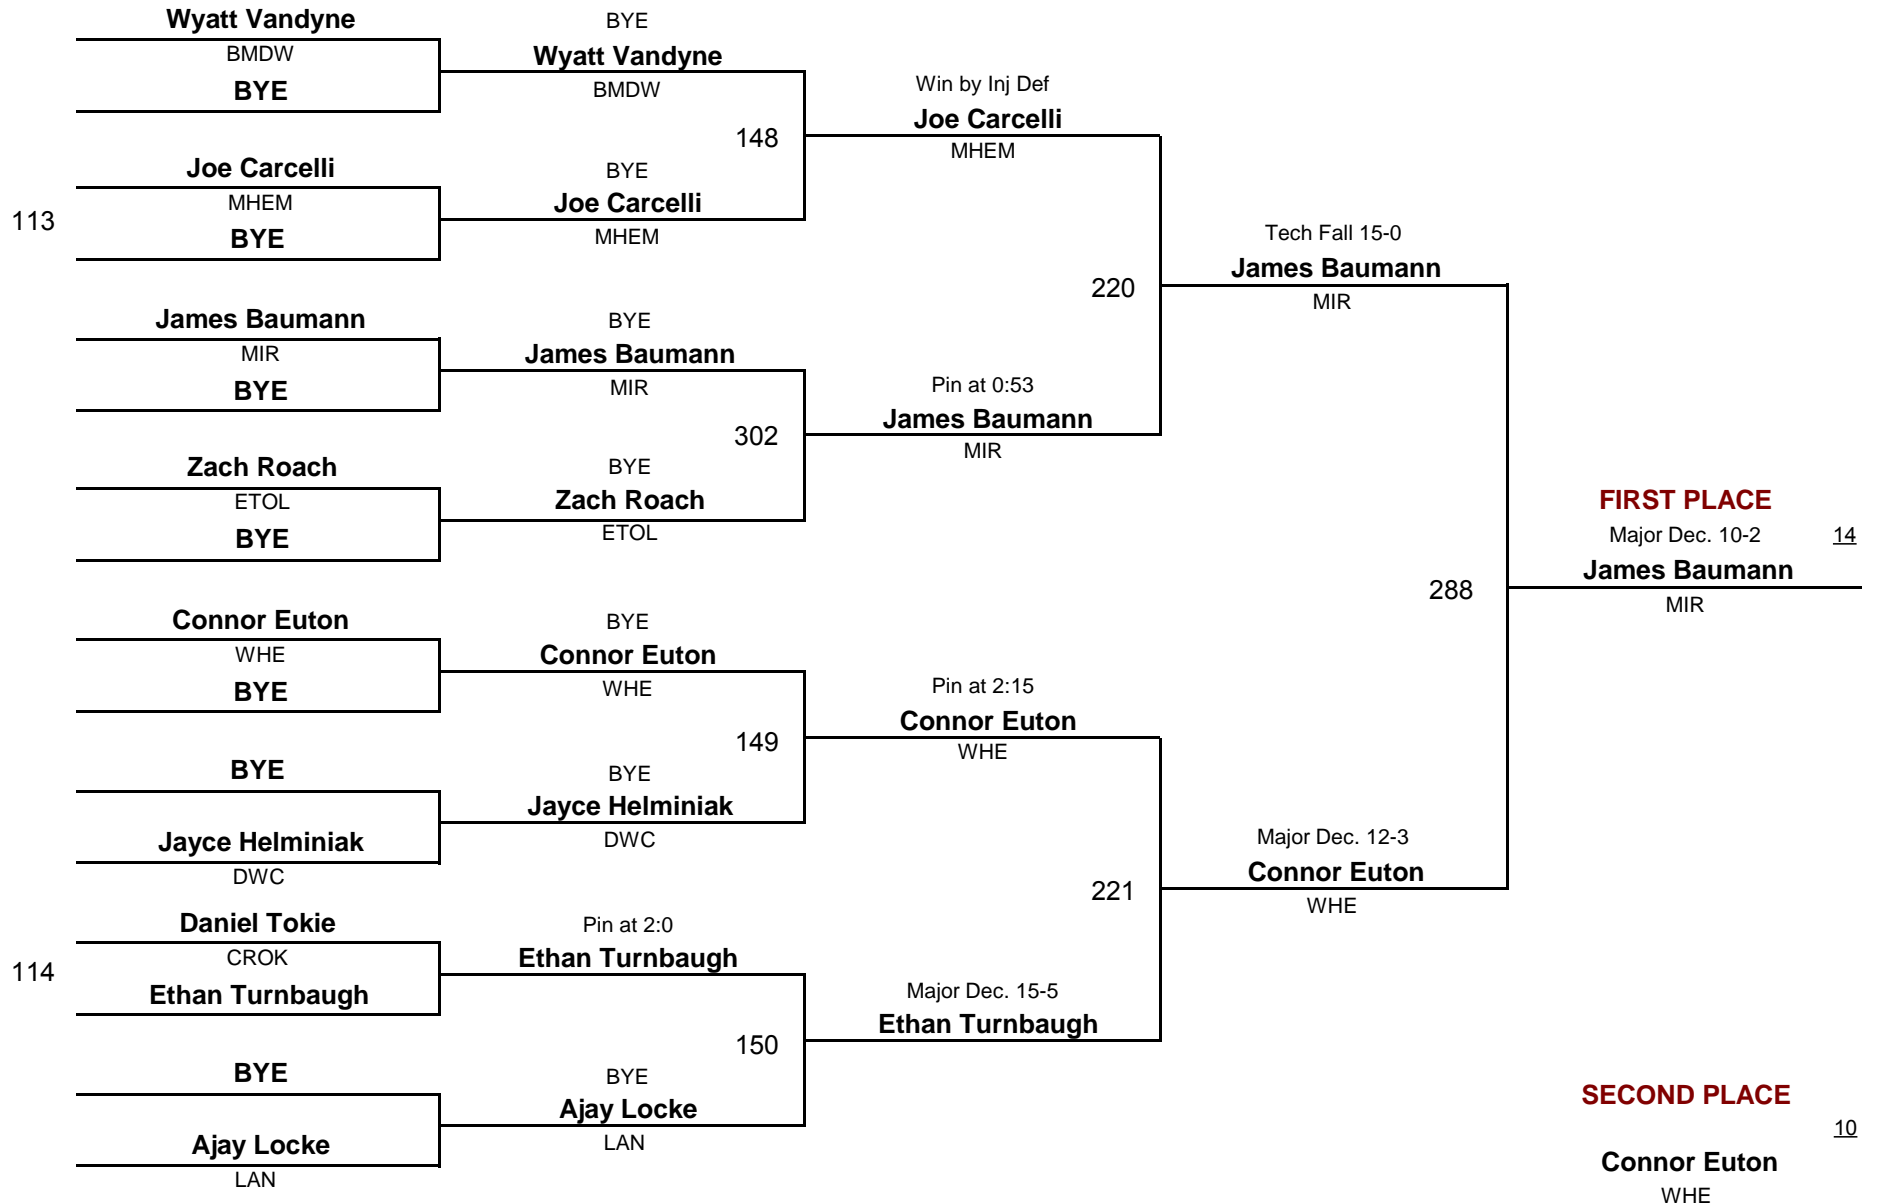

DIVISION IV

90

New Lexington Grade School District

DIVISION

WEIGHT

February 1, 2015

Championship Rounds

3