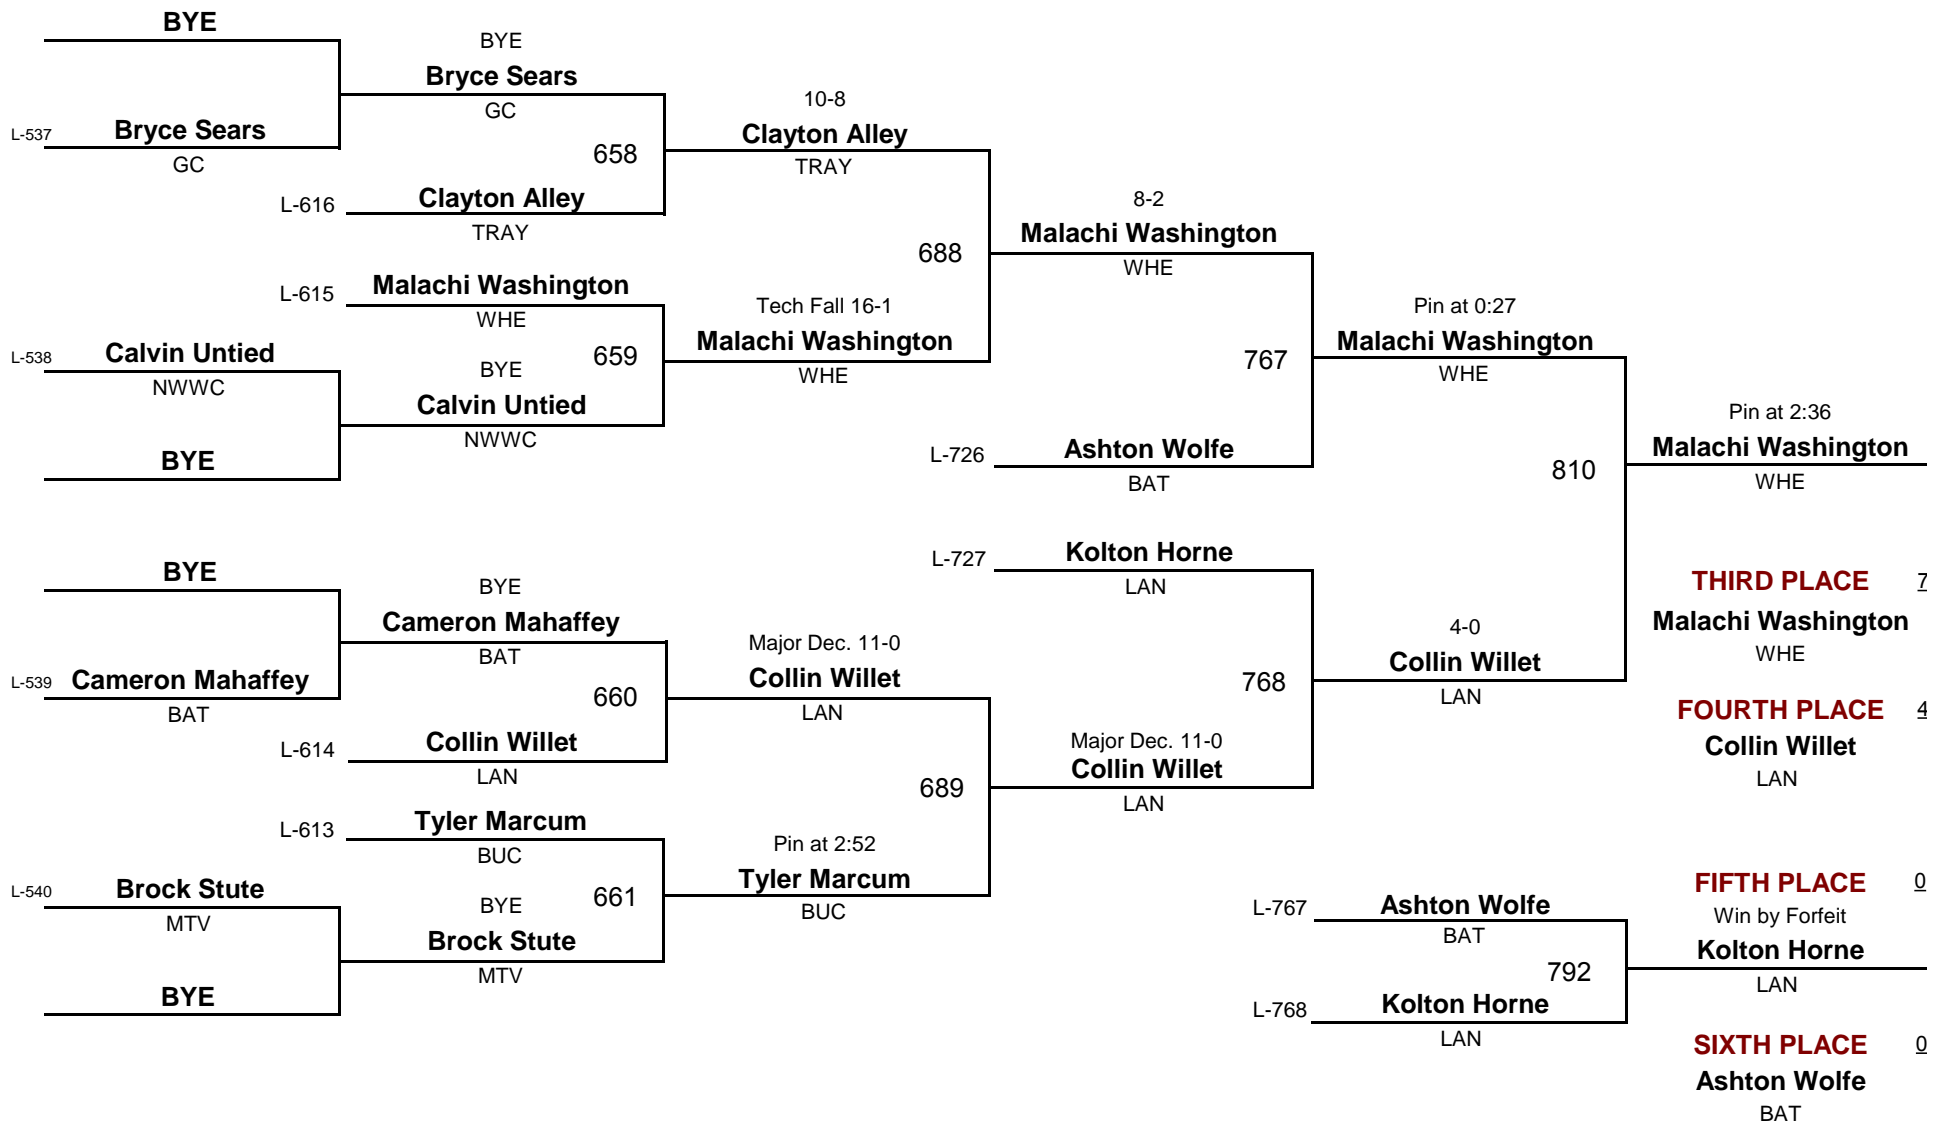

DIVISION III

DIVISION

71

WEIGHT

New Lexington Grade School District

February 1, 2015

Consolation Rounds