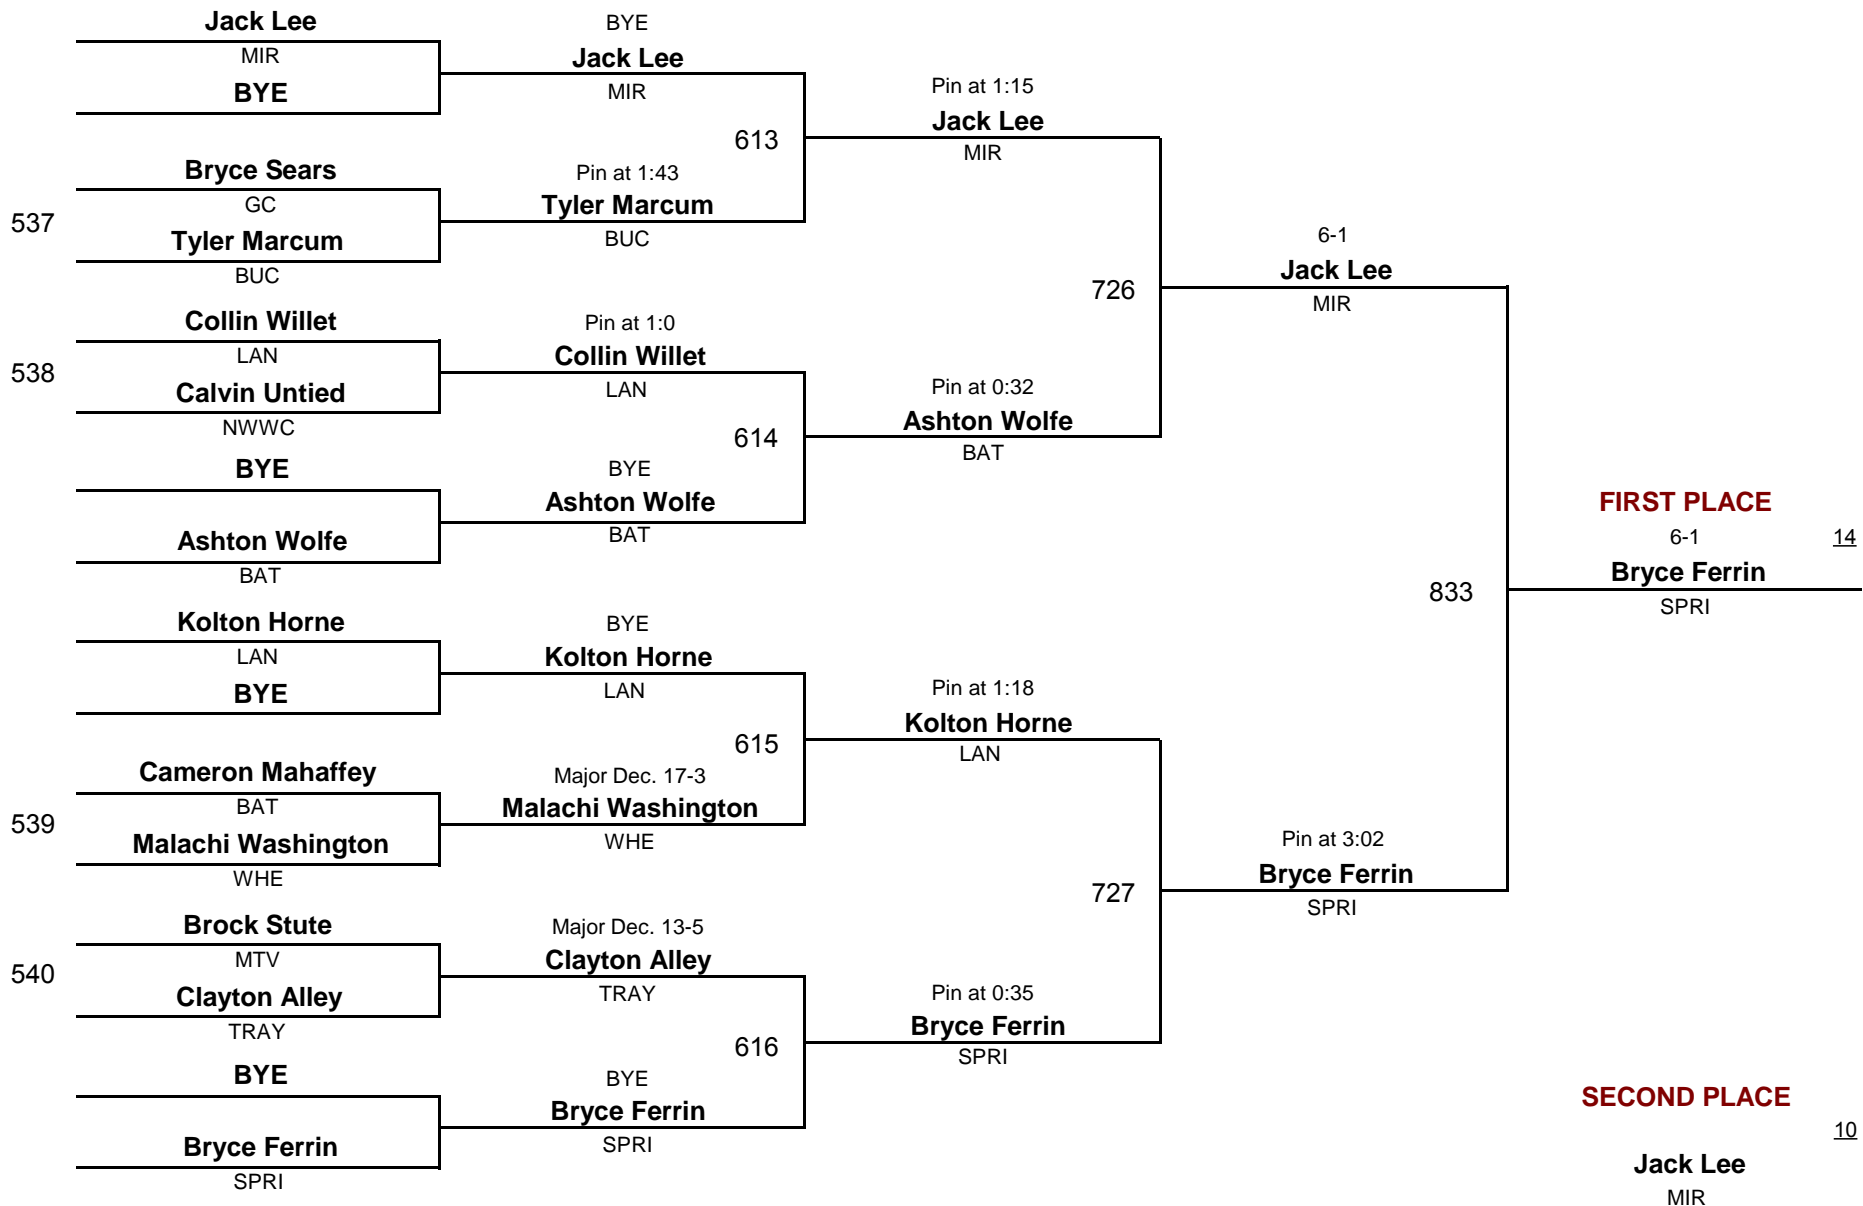

DIVISION III

71

New Lexington Grade School District

DIVISION

WEIGHT

February 1, 2015

Championship Rounds

3