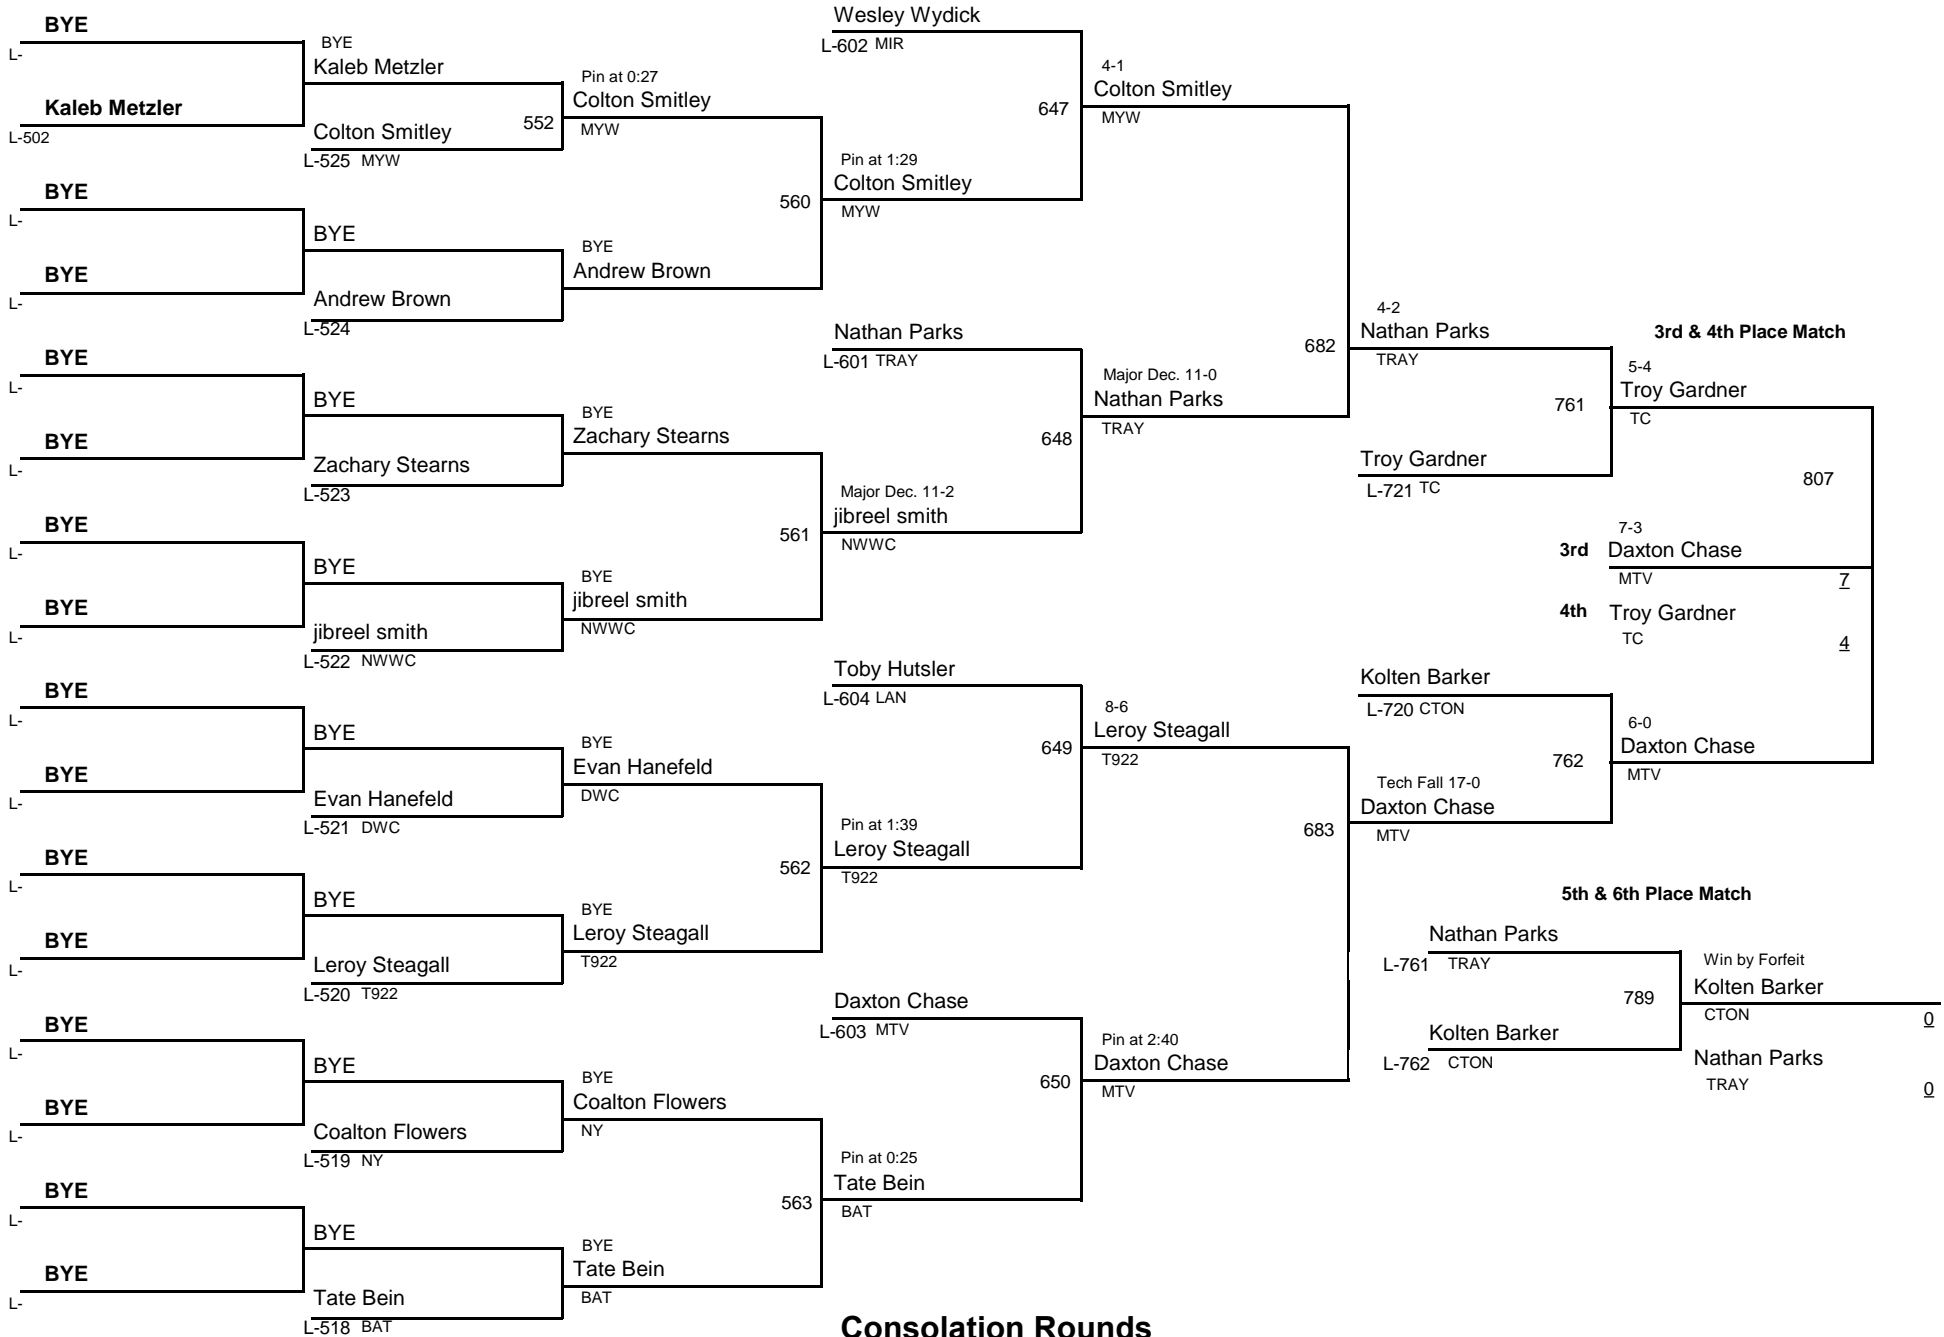

DIVISION III

60

New Lexington Grade School District

DIVISION

WEIGHT

February 1, 2015

Consolation Rounds