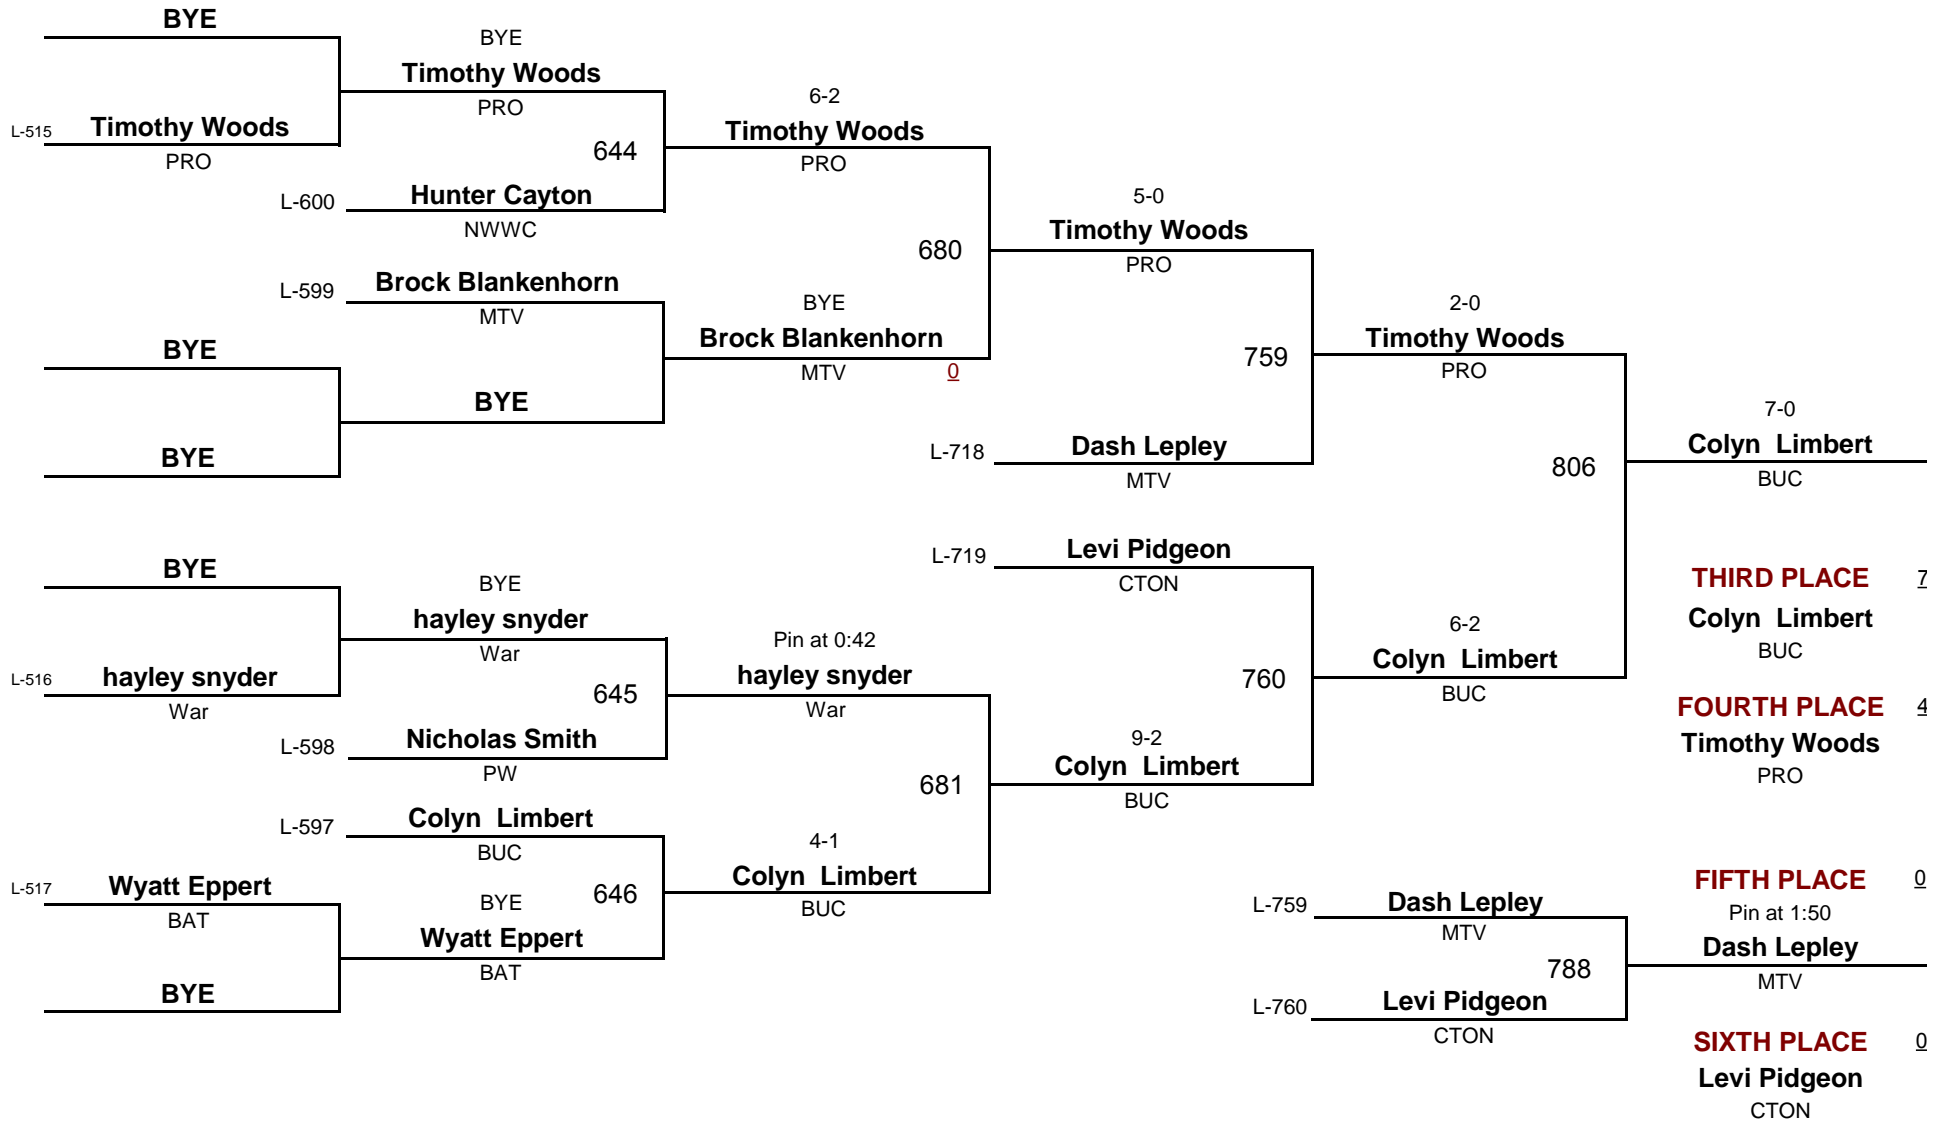

DIVISION III

DIVISION

55

WEIGHT

New Lexington Grade School District

February 1, 2015

Consolation Rounds