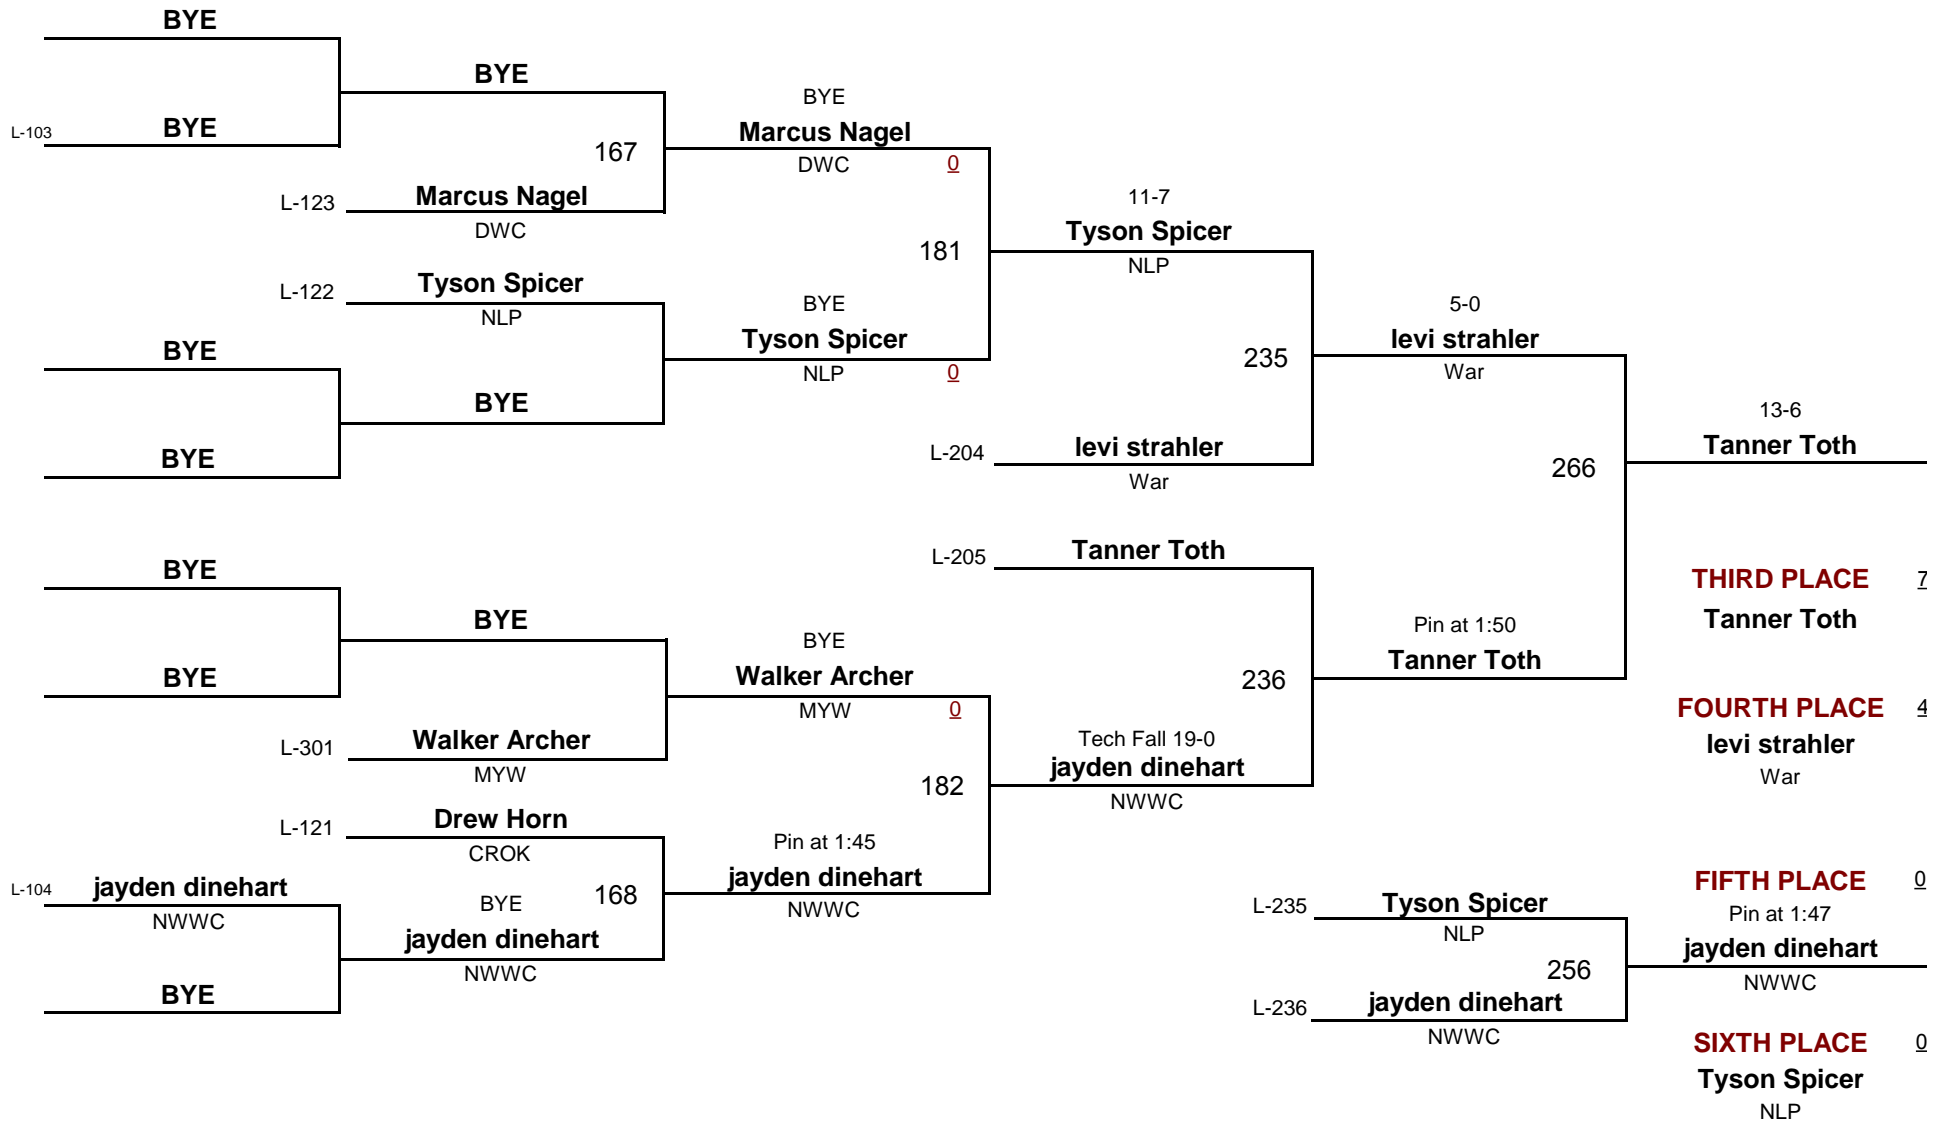

DIVISION I

DIVISION

50

WEIGHT

New Lexington Grade School District

February 1, 2015

Consolation Rounds

4-PERSON ROUND ROBIN

	Wins	Pts
Wesley Crofoot - OHWC	0	0
Kaden Metzler -	2	
Charlie Cooperrider - LAN	2	
Andrew Avery - NWWC	2	

ROUND 1	124	Wesley Crofoot OHWC	Pin at 1:27	Andrew Avery	NWWC	FIRST PLACE	<u>14</u>
		Andrew Avery NWWC					
	125	Kaden Metzler	Pin at 4:0	Kaden Metzler	LAN	Andrew Avery	NWWC
		Charlie Cooperrider LAN					
ROUND 2	206	Wesley Crofoot OHWC	Pin at 1:29	Charlie Cooperrider	LAN	SECOND PLACE	<u>10</u>
		Charlie Cooperrider LAN					
	207	Kaden Metzler	Pin at 3:22	Andrew Avery	NWWC	THIRD PLACE	<u>7</u>
		Andrew Avery NWWC					
ROUND 3	279	Wesley Crofoot OHWC	Pin at 1:52	Kaden Metzler	LAN	FOURTH PLACE	<u>4</u>
		Kaden Metzler					
	280	Charlie Cooperrider LAN	14-8	Charlie Cooperrider	LAN	Wesley Crofoot	OHWC
		Andrew Avery NWWC