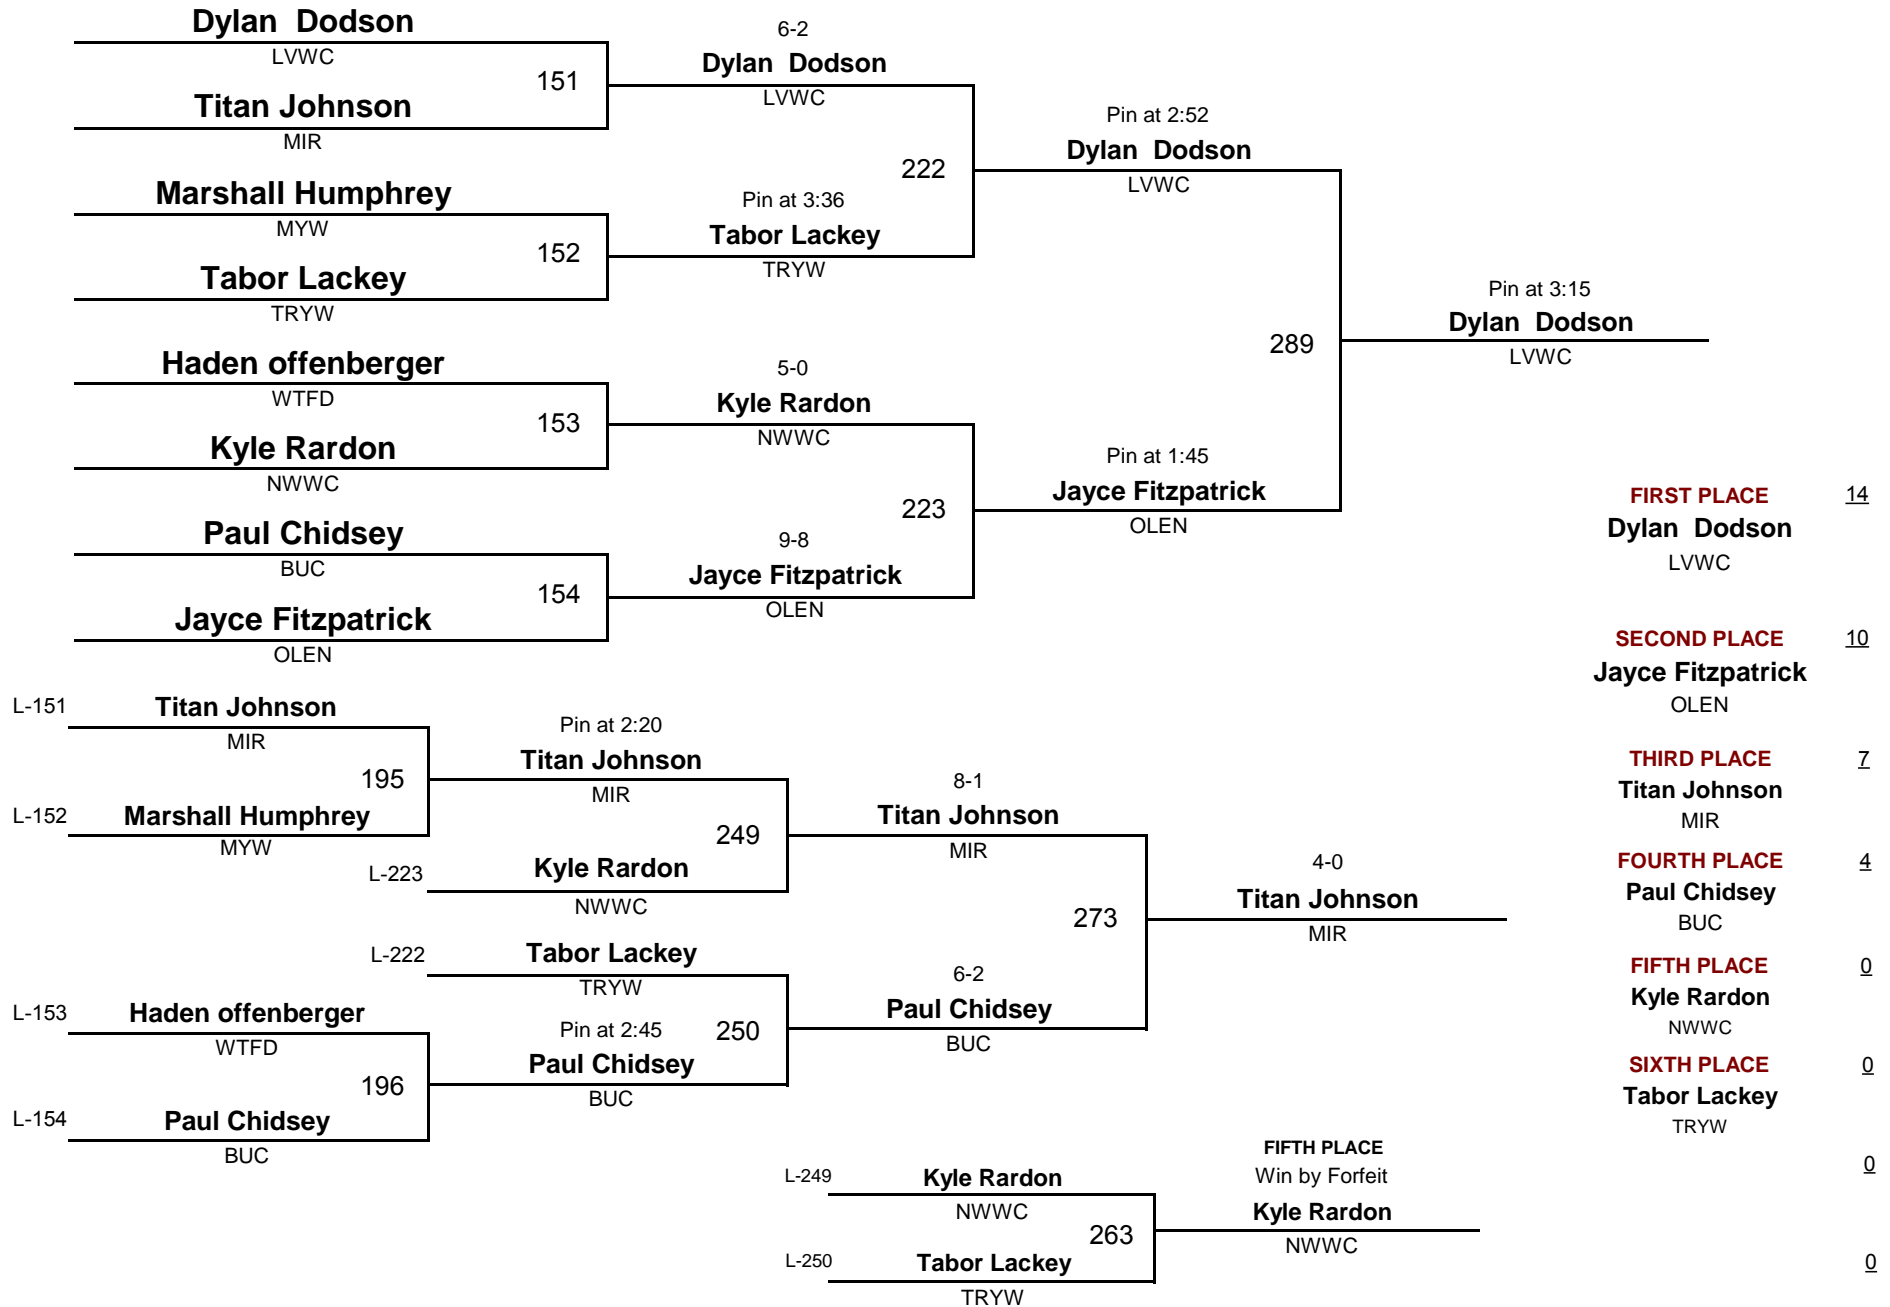

DIVISION IV

95

New Lexington Grade School District

DIVISION

WEIGHT

February 1, 2015

4-PERSON ROUND ROBIN

	Wins	Pts
Dylan Dotson - BUC	3	
stephen curtner - PHI	0	0
Samuel Speakman - TEV	1	
Jace Peugh - MTV	2	

ROUND 1	155	Dylan Dotson BUC	Pin at 1:21 Dylan Dotson	FIRST PLACE	<u>14</u>
		Jace Peugh MTV	BUC		
	156	stephen curtner PHI	Pin at 0:59 Samuel Speakman	Dylan Dotson	
		Samuel Speakman TEV	TEV	BUC	
ROUND 2	224	Dylan Dotson BUC	Pin at 1:22 Dylan Dotson	Jace Peugh	
		Samuel Speakman TEV	BUC	MTV	
	225	stephen curtner PHI	Pin at 0:15 Jace Peugh	Samuel Speakman	<u>7</u>
		Jace Peugh MTV	MTV	TEV	
ROUND 3	290	Dylan Dotson BUC	Pin at 0:20 Dylan Dotson	stephen curtner	
		stephen curtner PHI	BUC	PHI	
	291	Samuel Speakman TEV	Pin at 1:05 Jace Peugh		
		Jace Peugh MTV	MTV		<u>4</u>