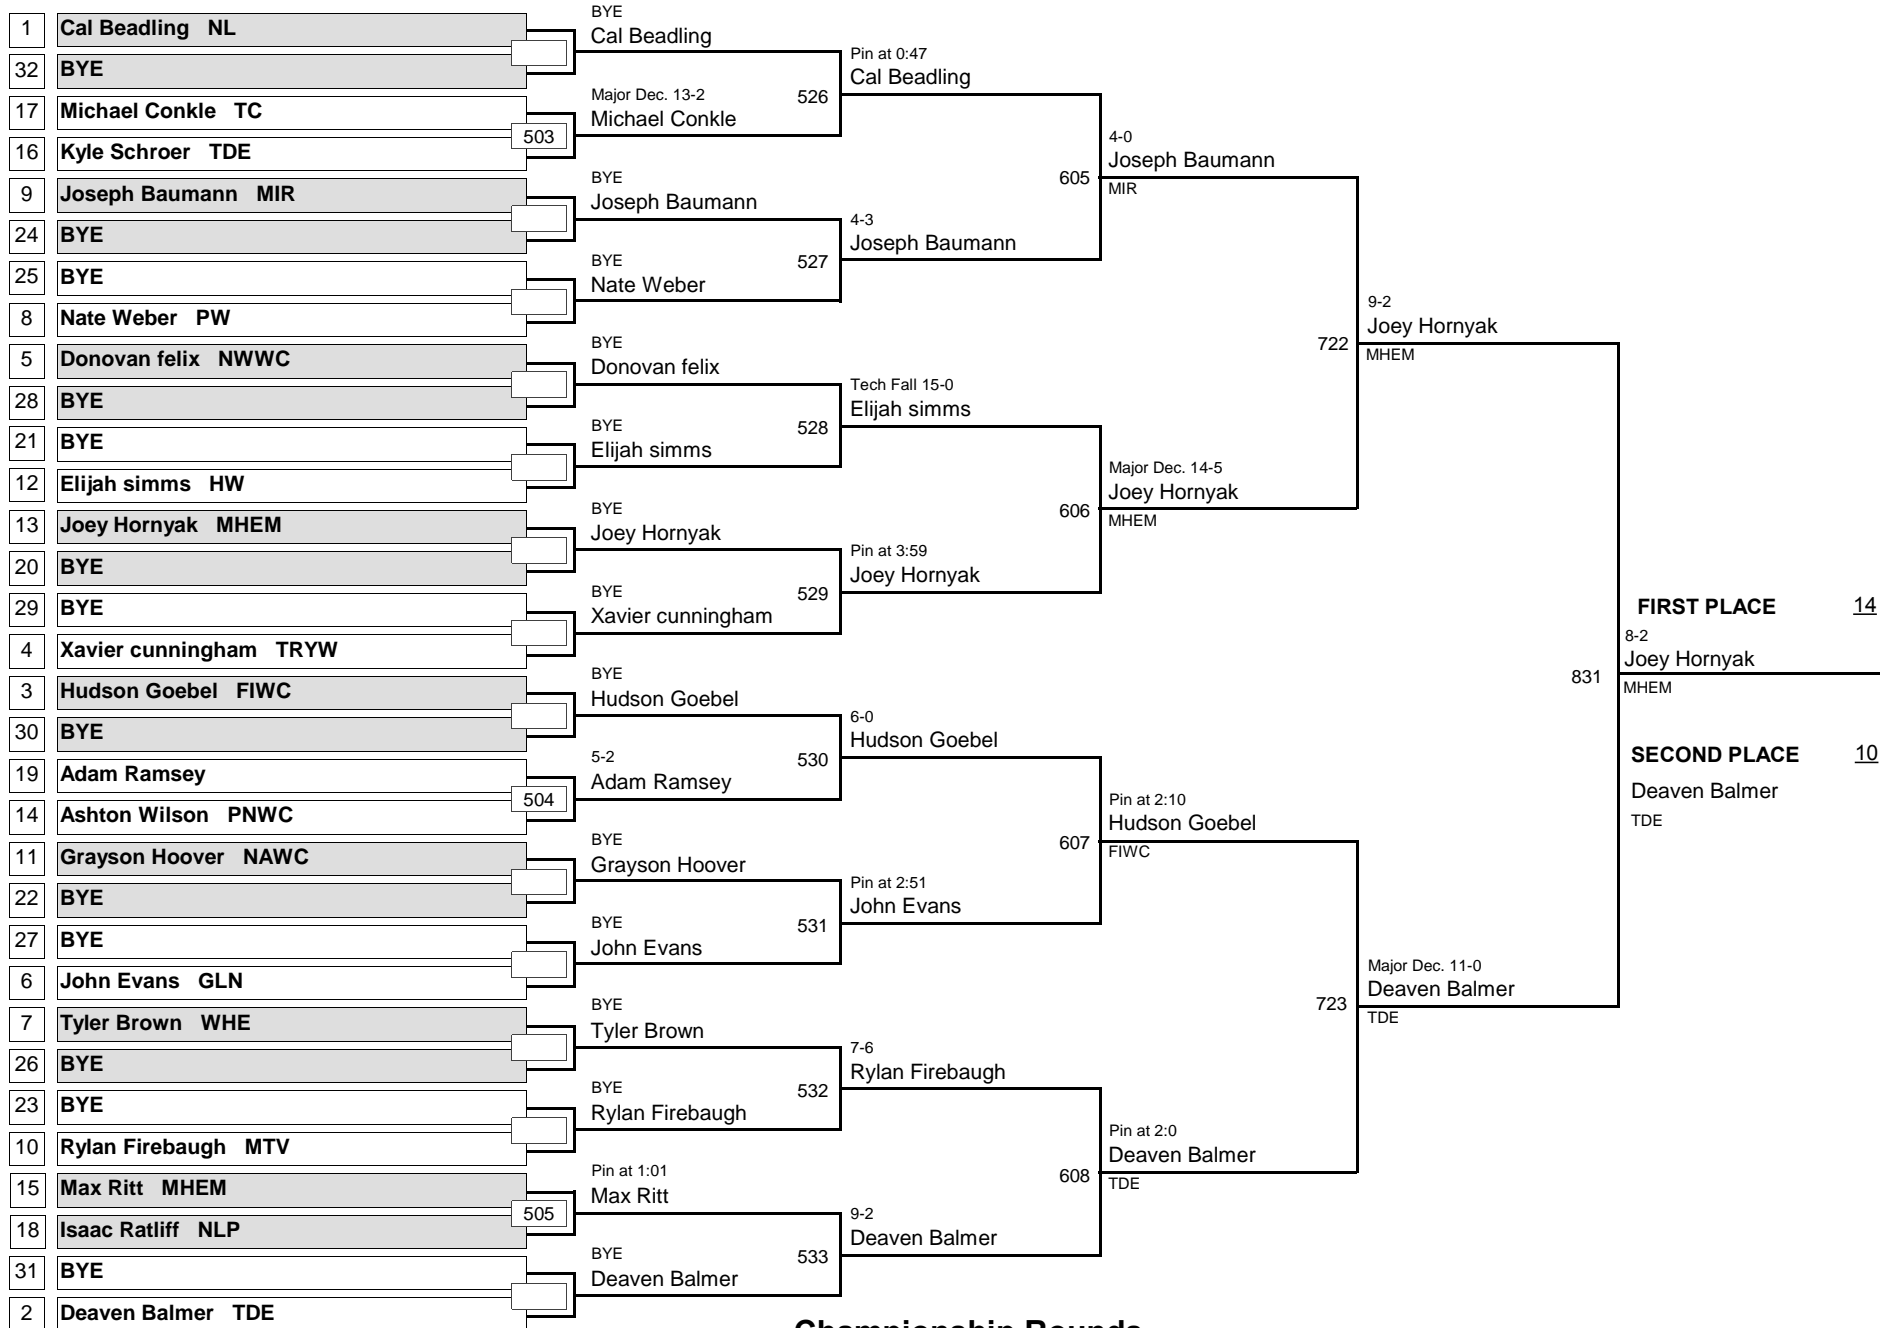

DIVISION III

65

New Lexington Grade School District

DIVISION

WEIGHT

February 1, 2015