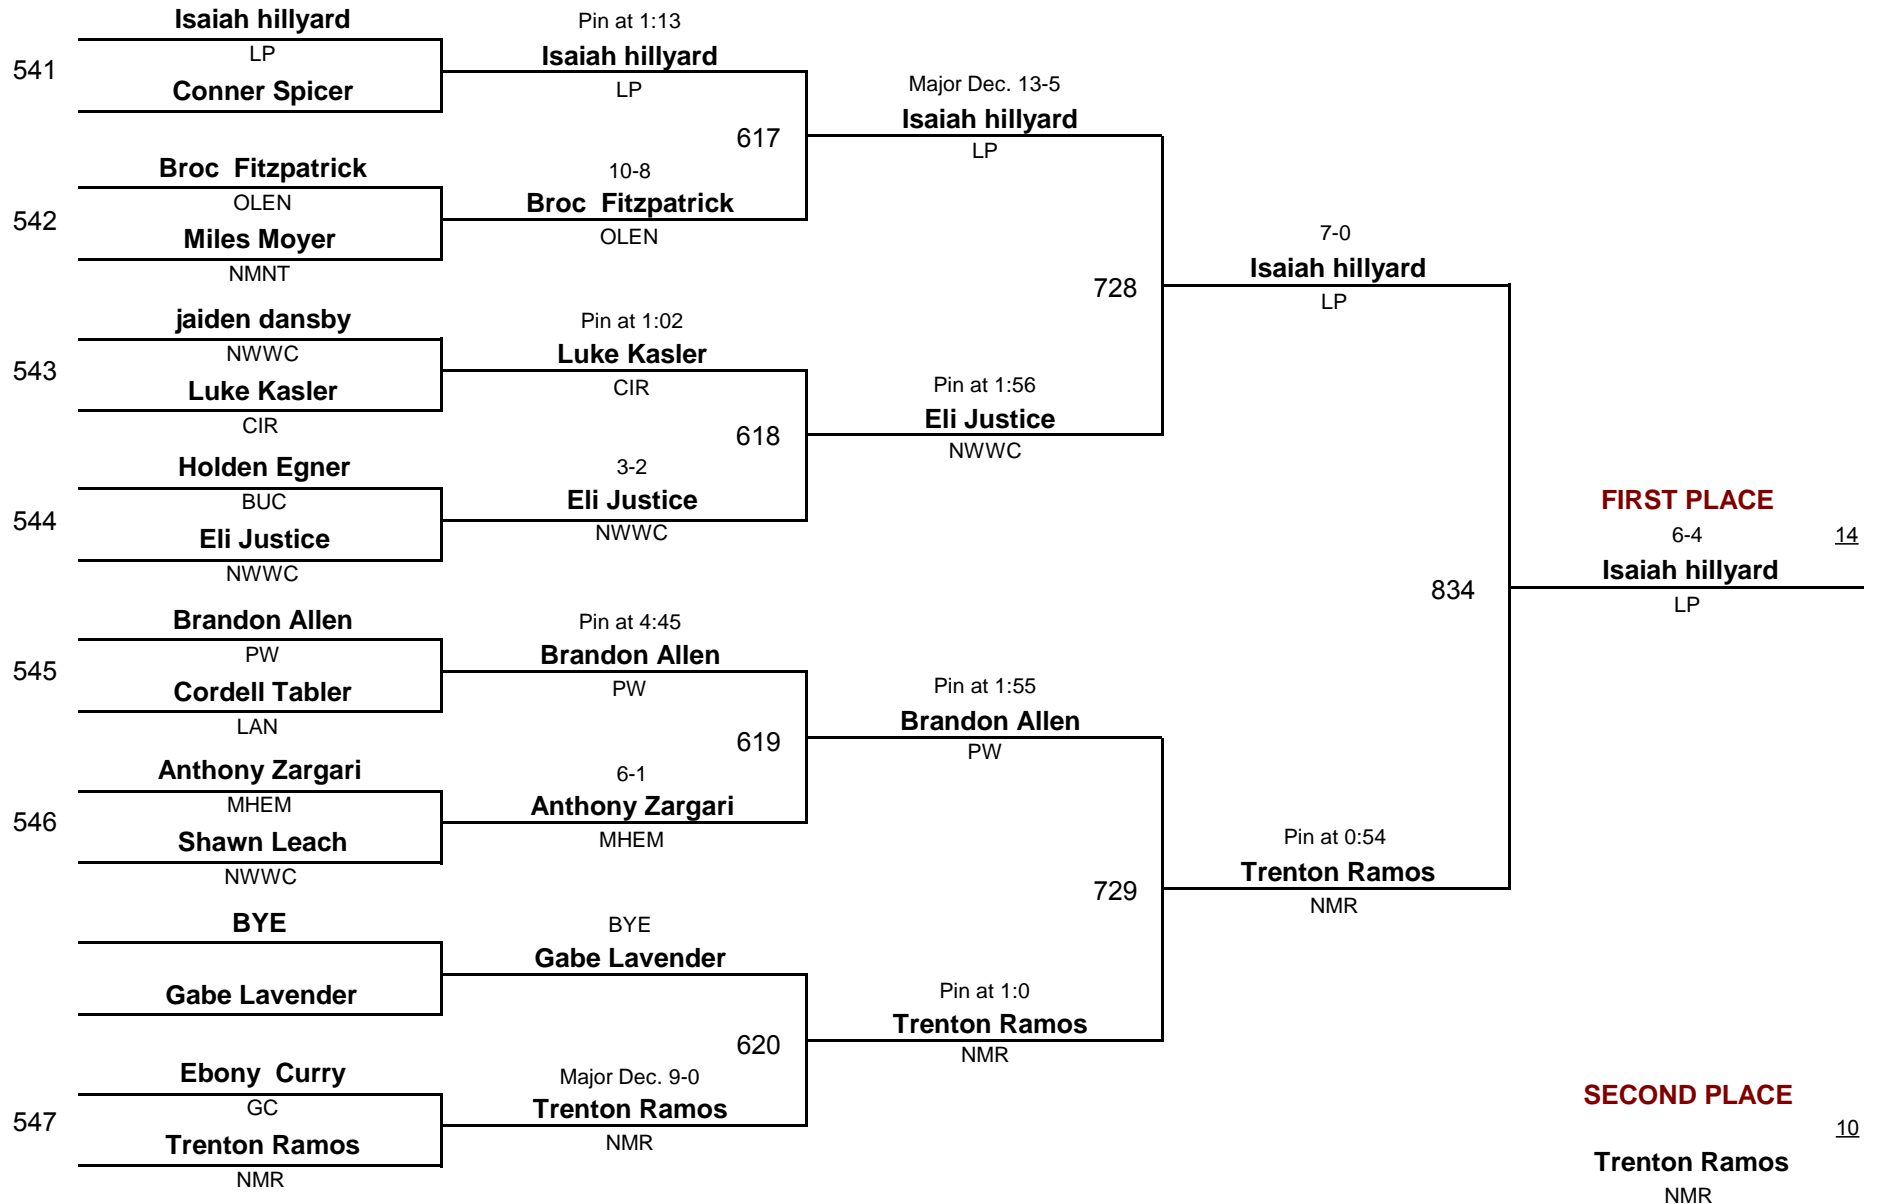

DIVISION III

75

New Lexington Grade School District

DIVISION

WEIGHT

February 1, 2015

Championship Rounds

3