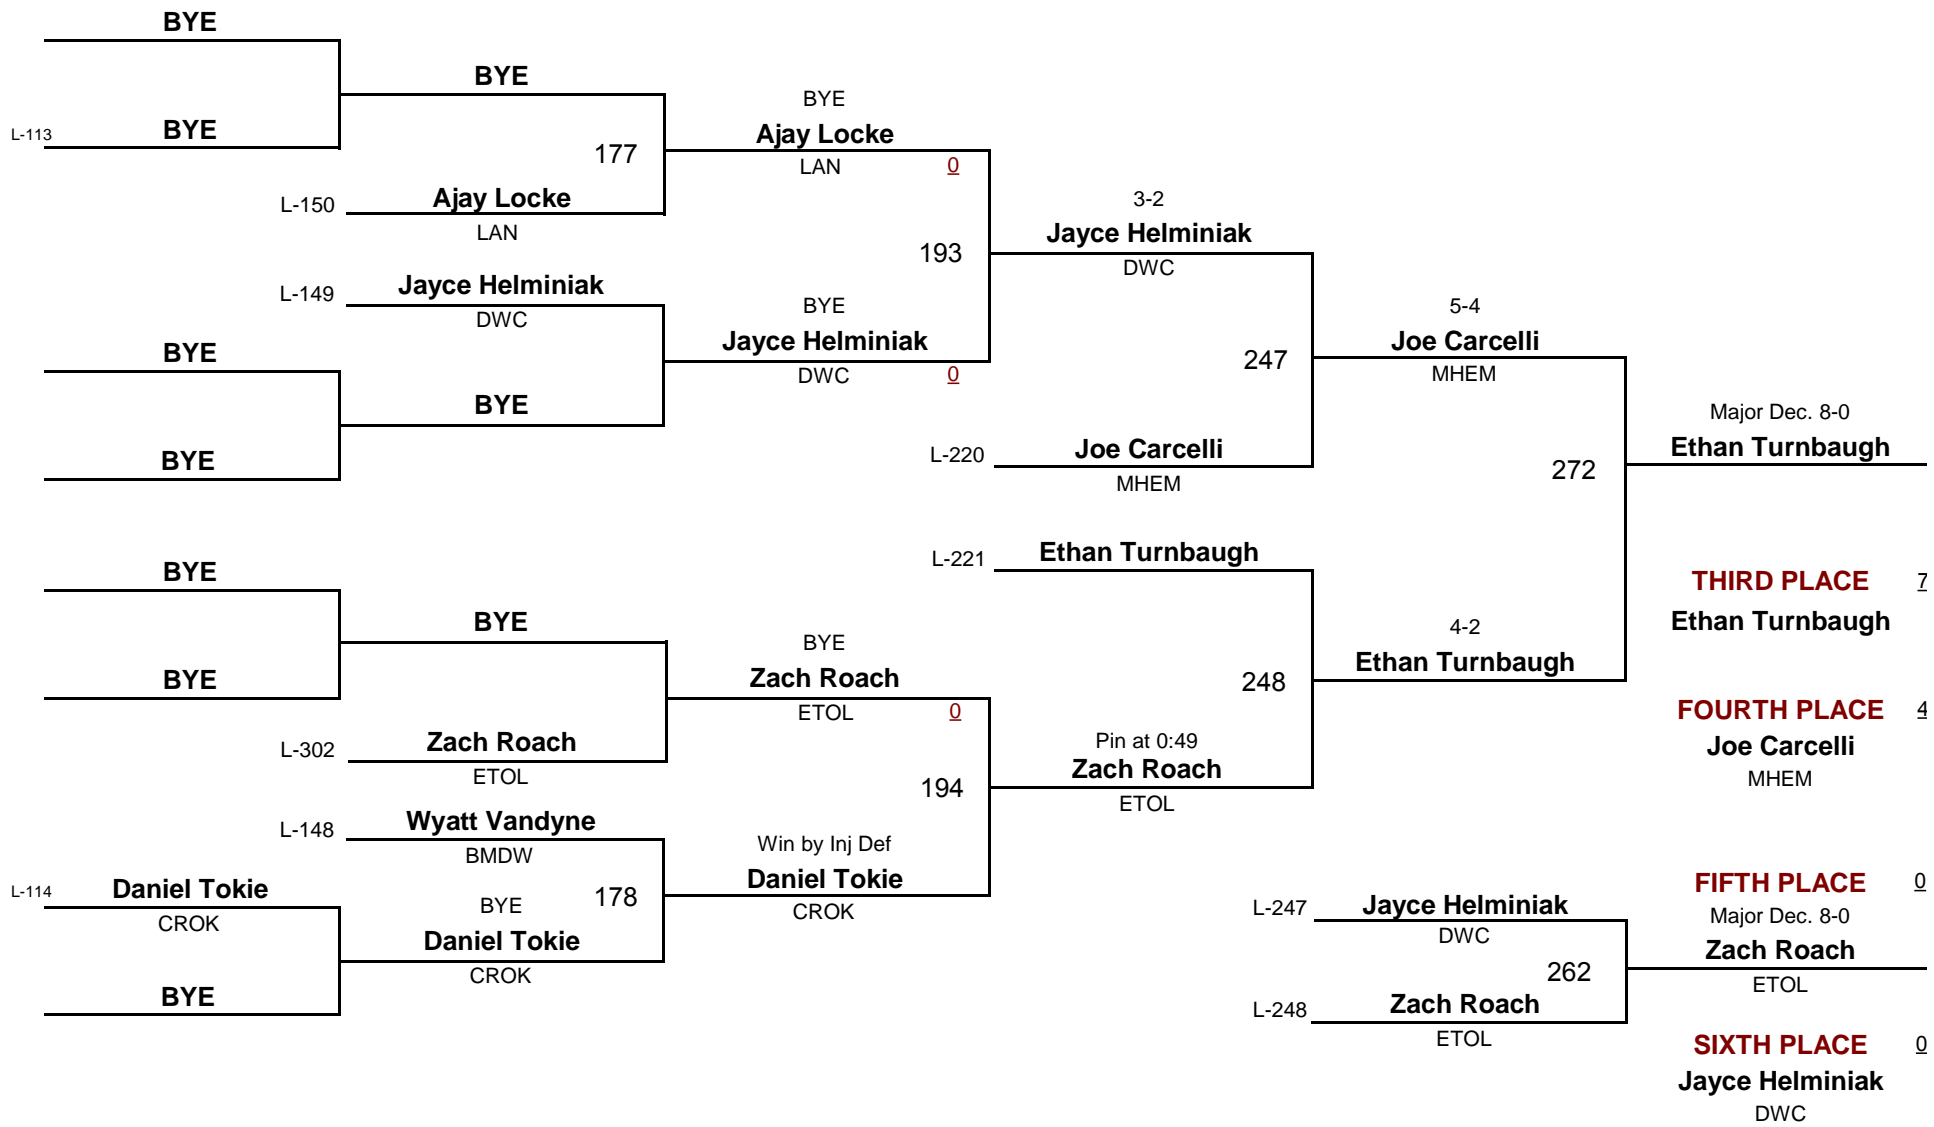

DIVISION IV

DIVISION

90

WEIGHT

New Lexington Grade School District

February 1, 2015

Consolation Rounds