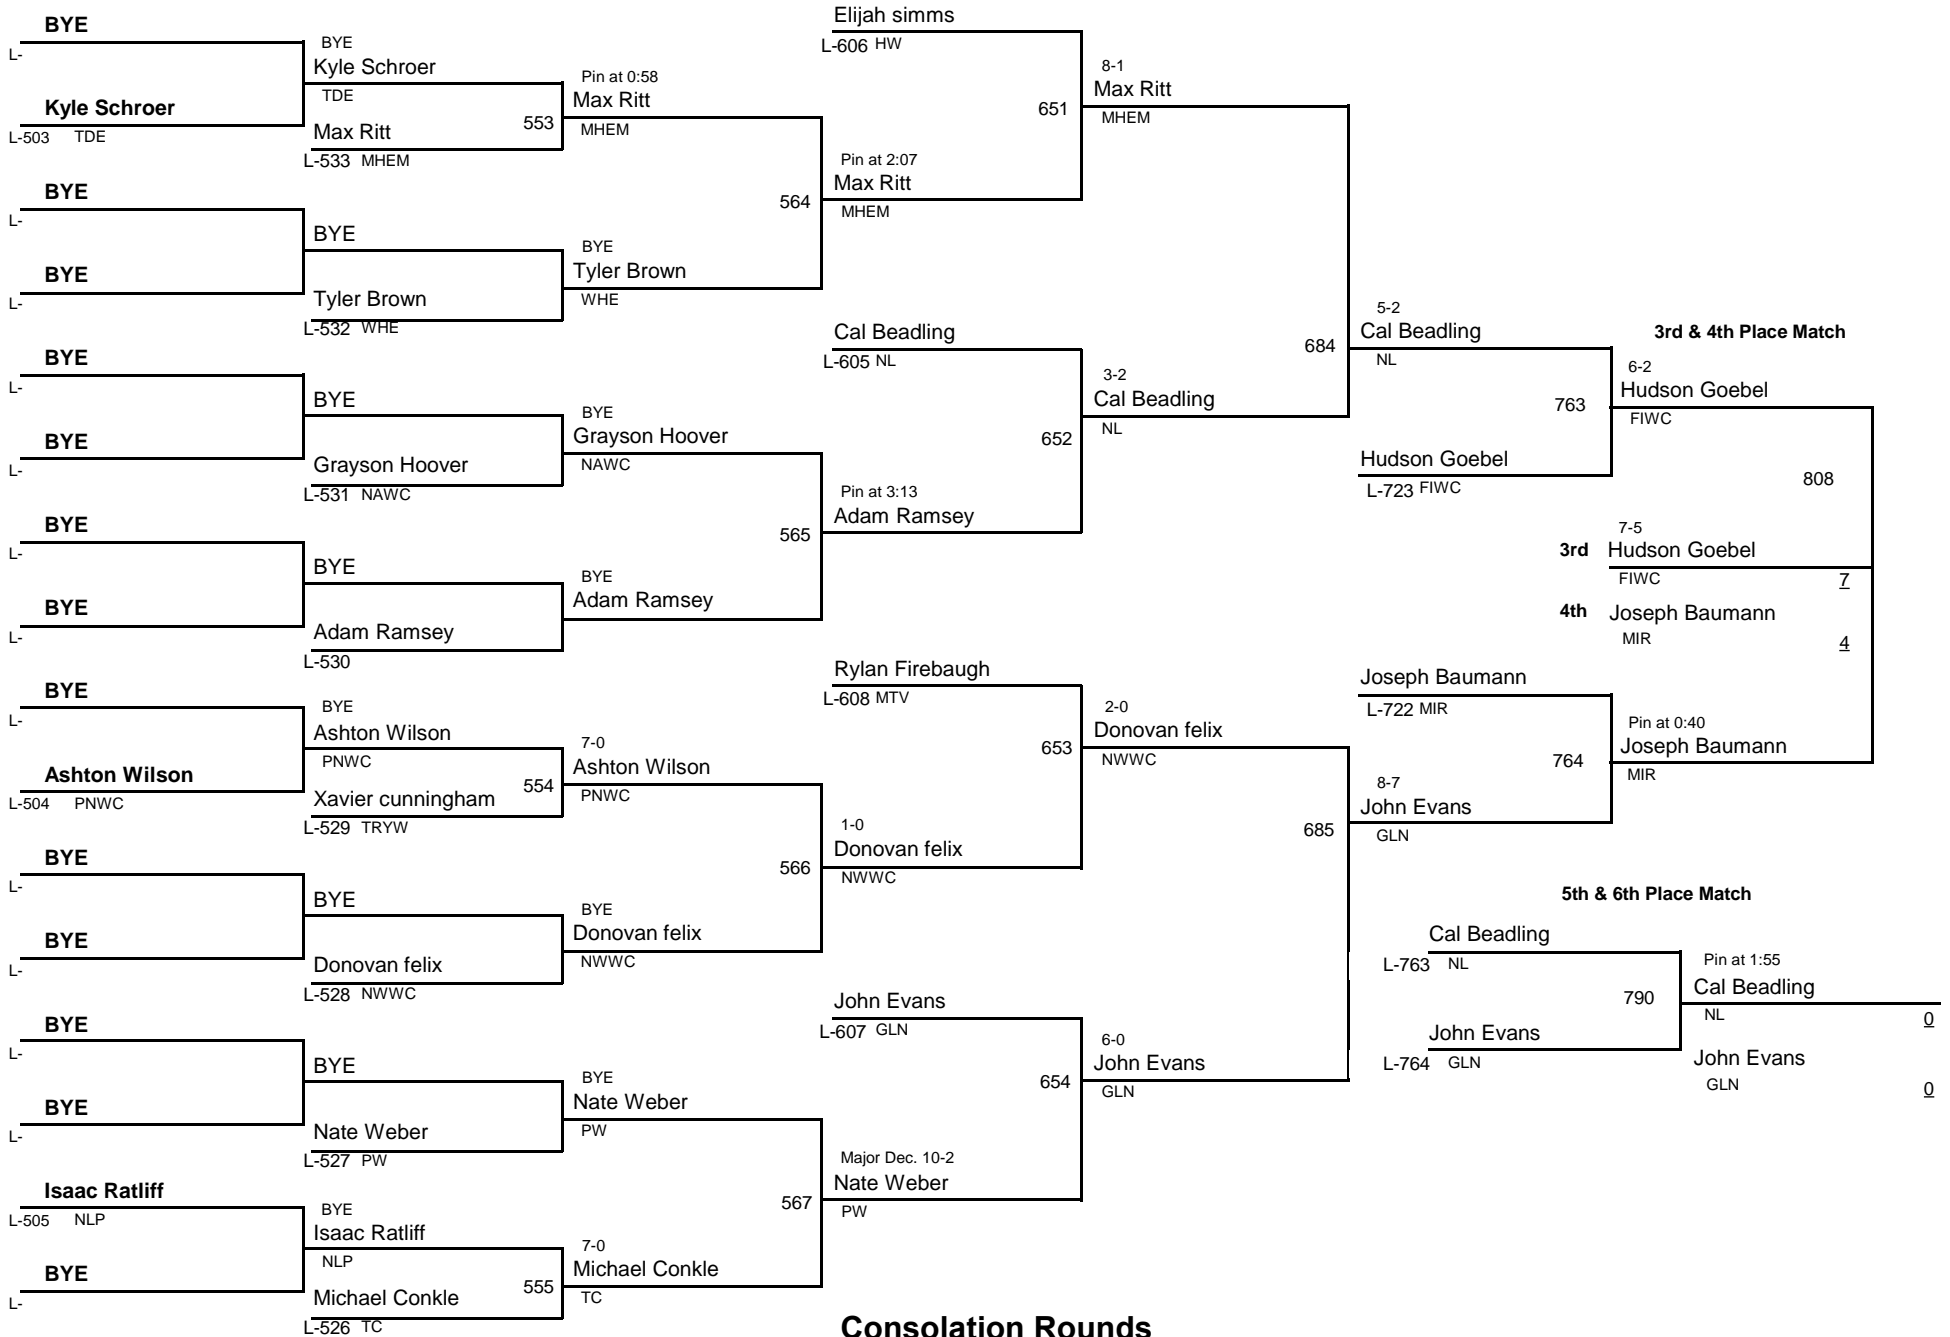

DIVISION III

65

New Lexington Grade School District

DIVISION

WEIGHT

February 1, 2015

Consolation Rounds