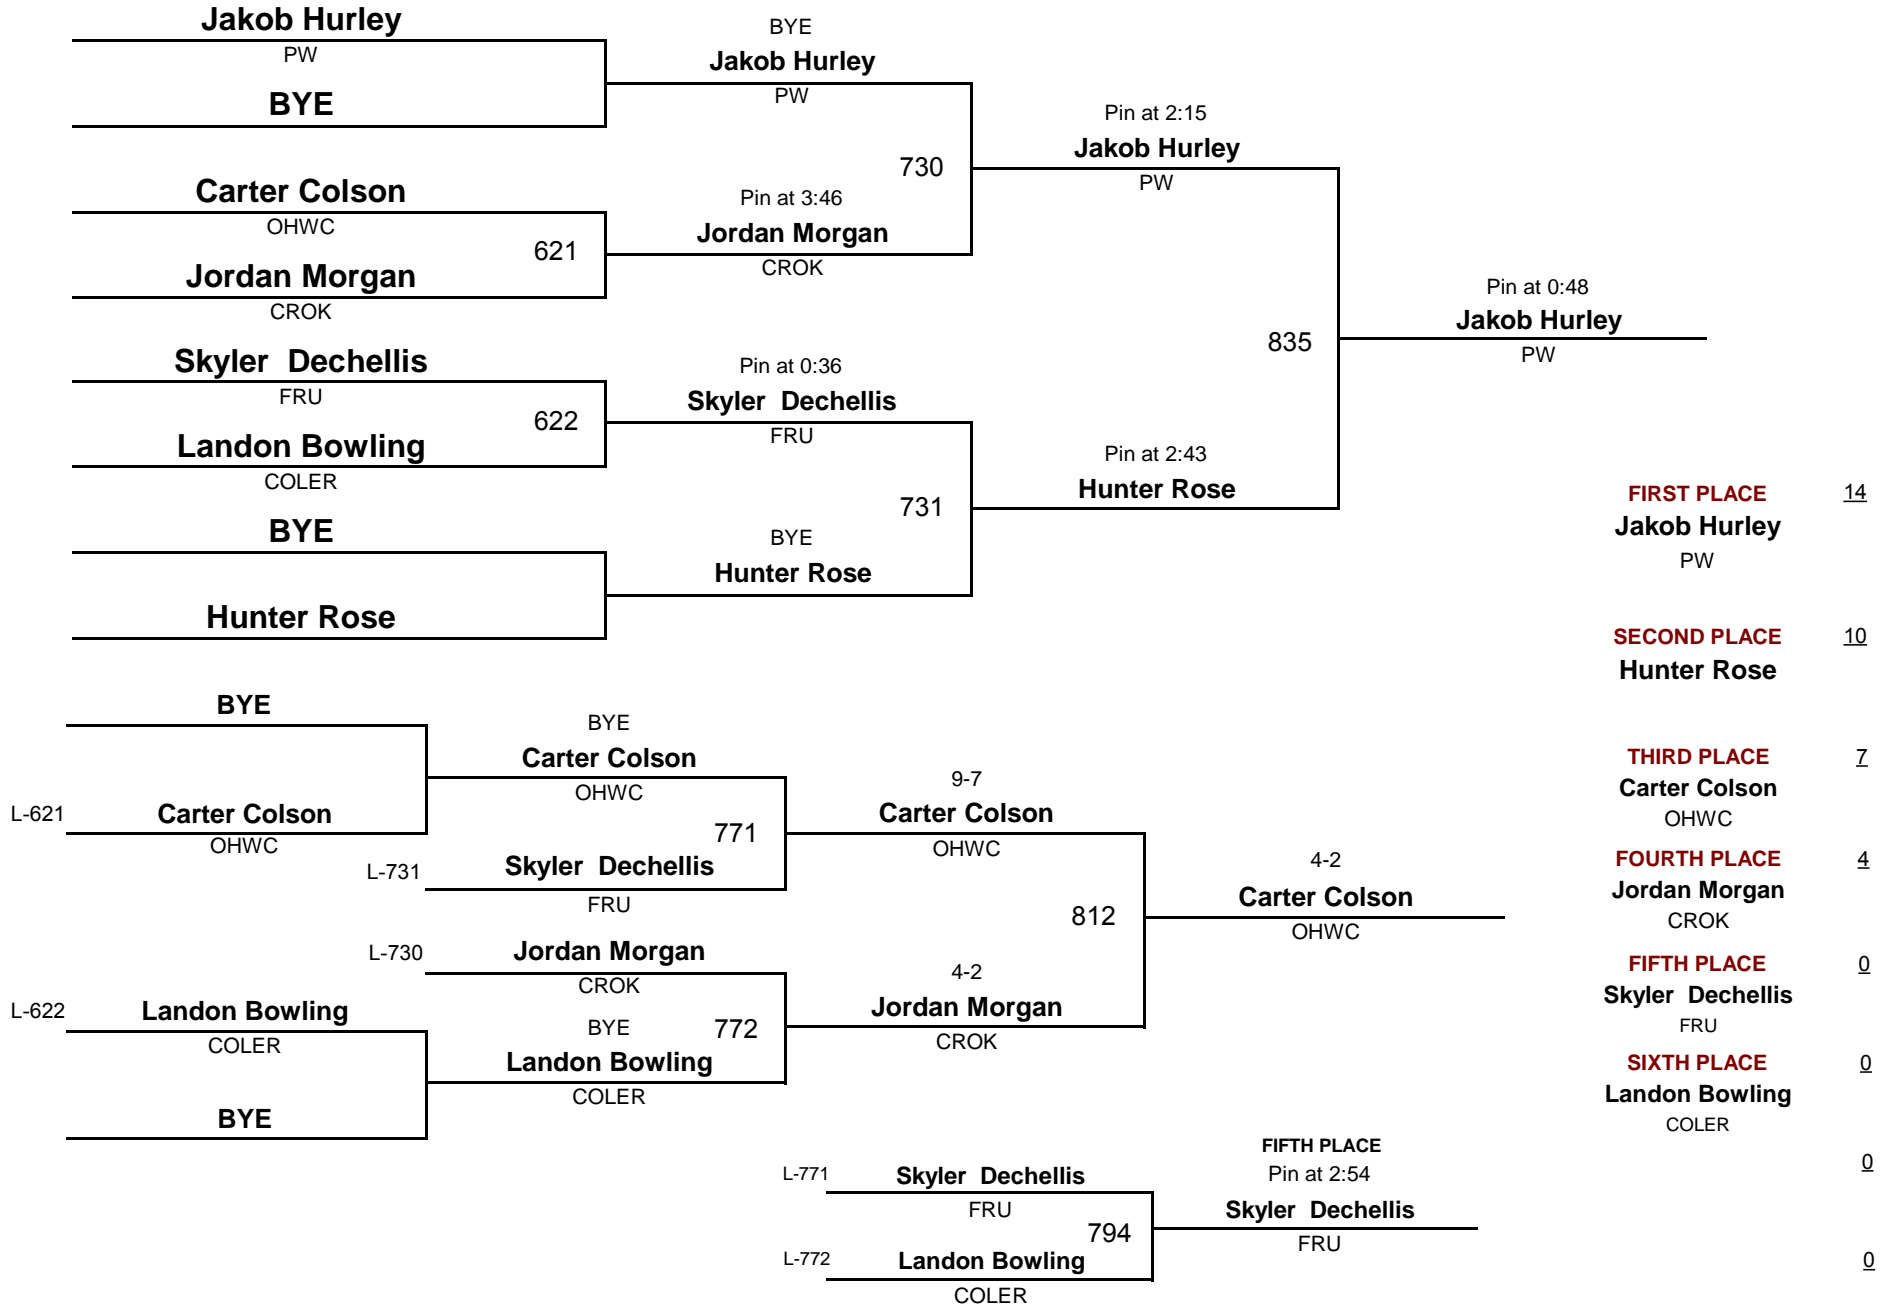

DIVISION III

80

New Lexington Grade School District

DIVISION

WEIGHT

February 1, 2015