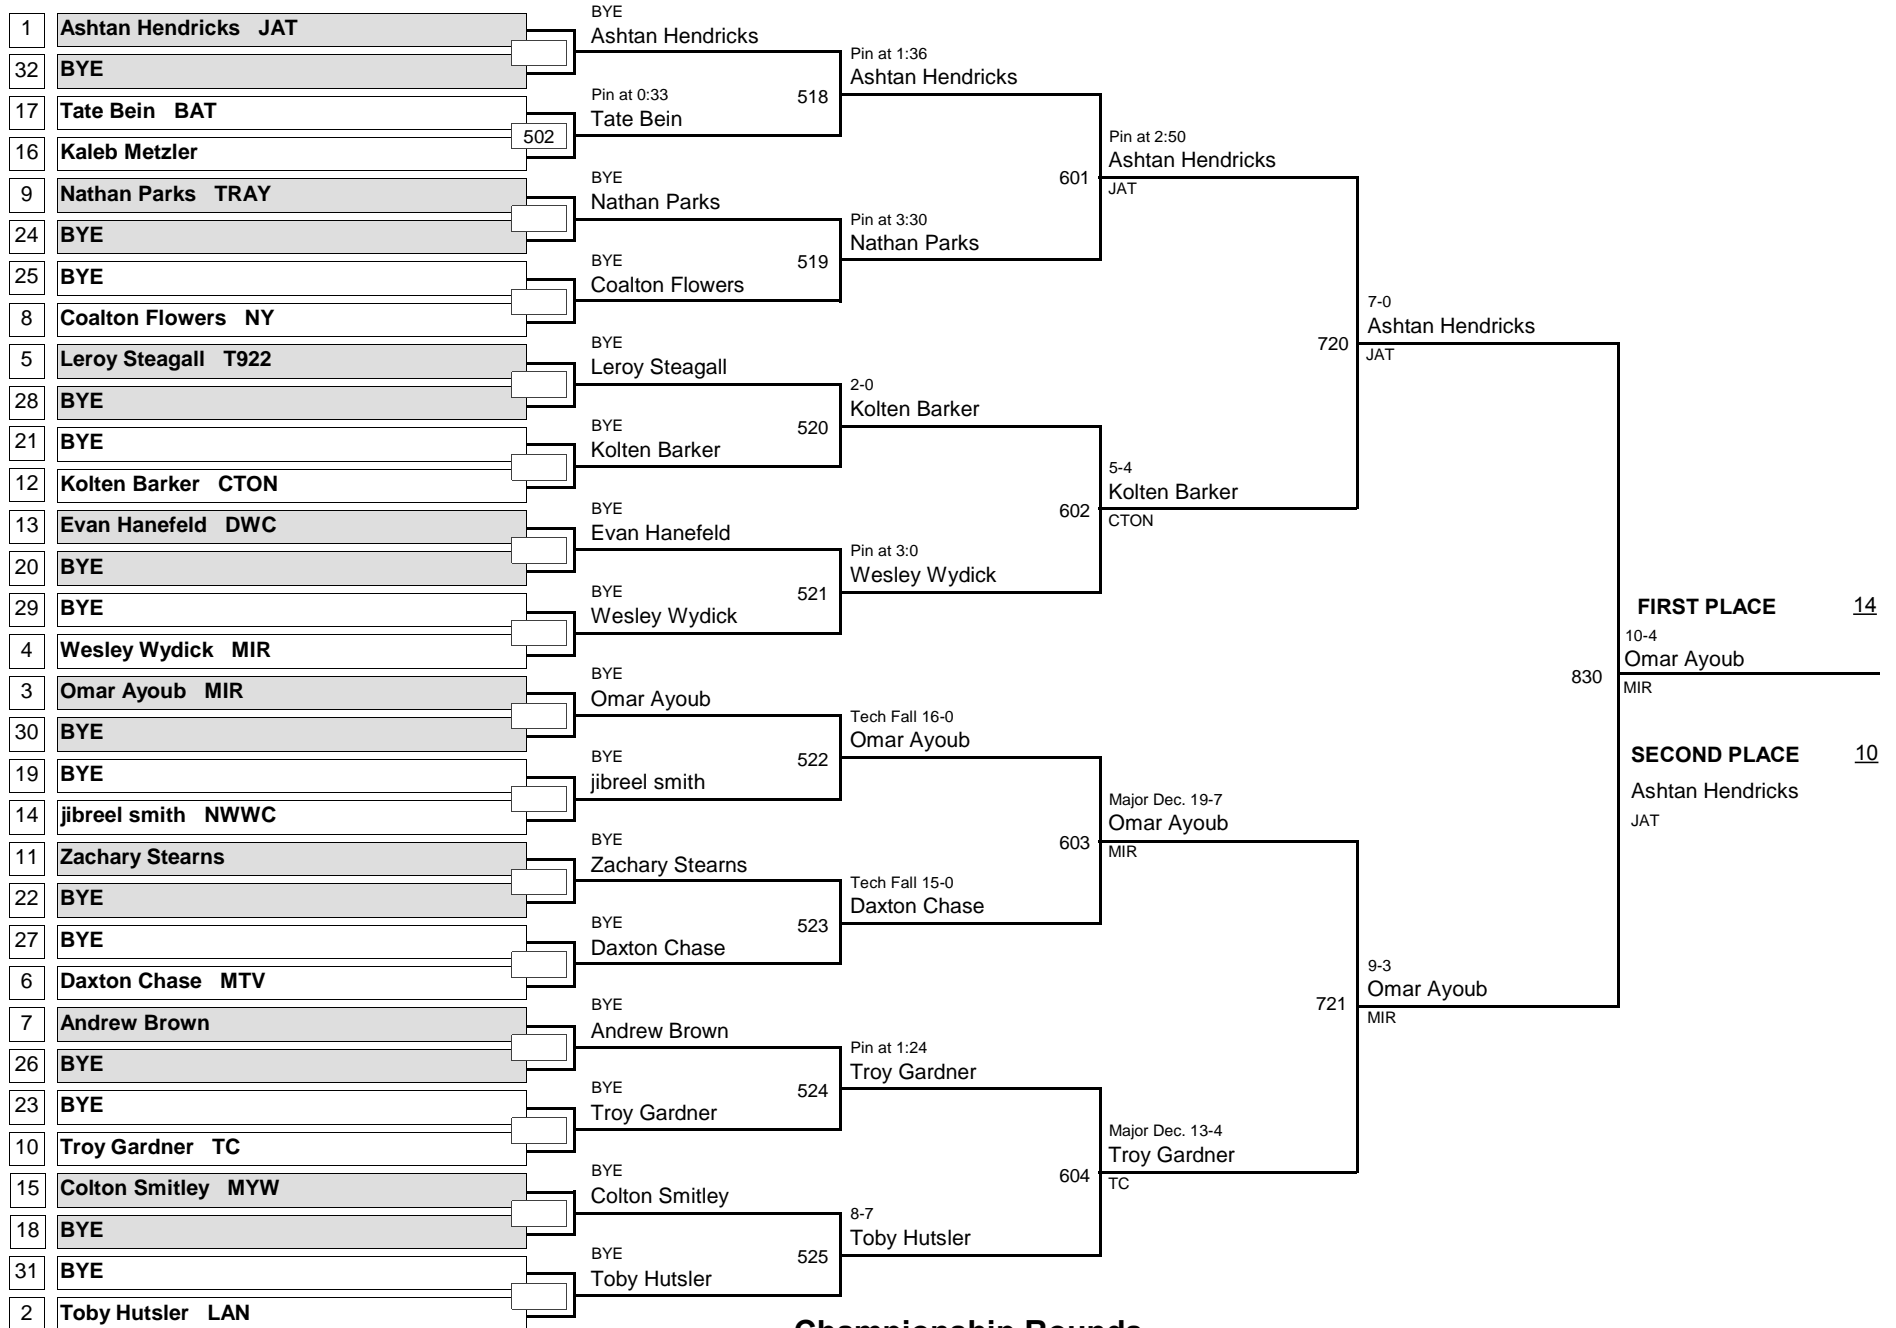

DIVISION III

60

New Lexington Grade School District

DIVISION

WEIGHT

February 1, 2015