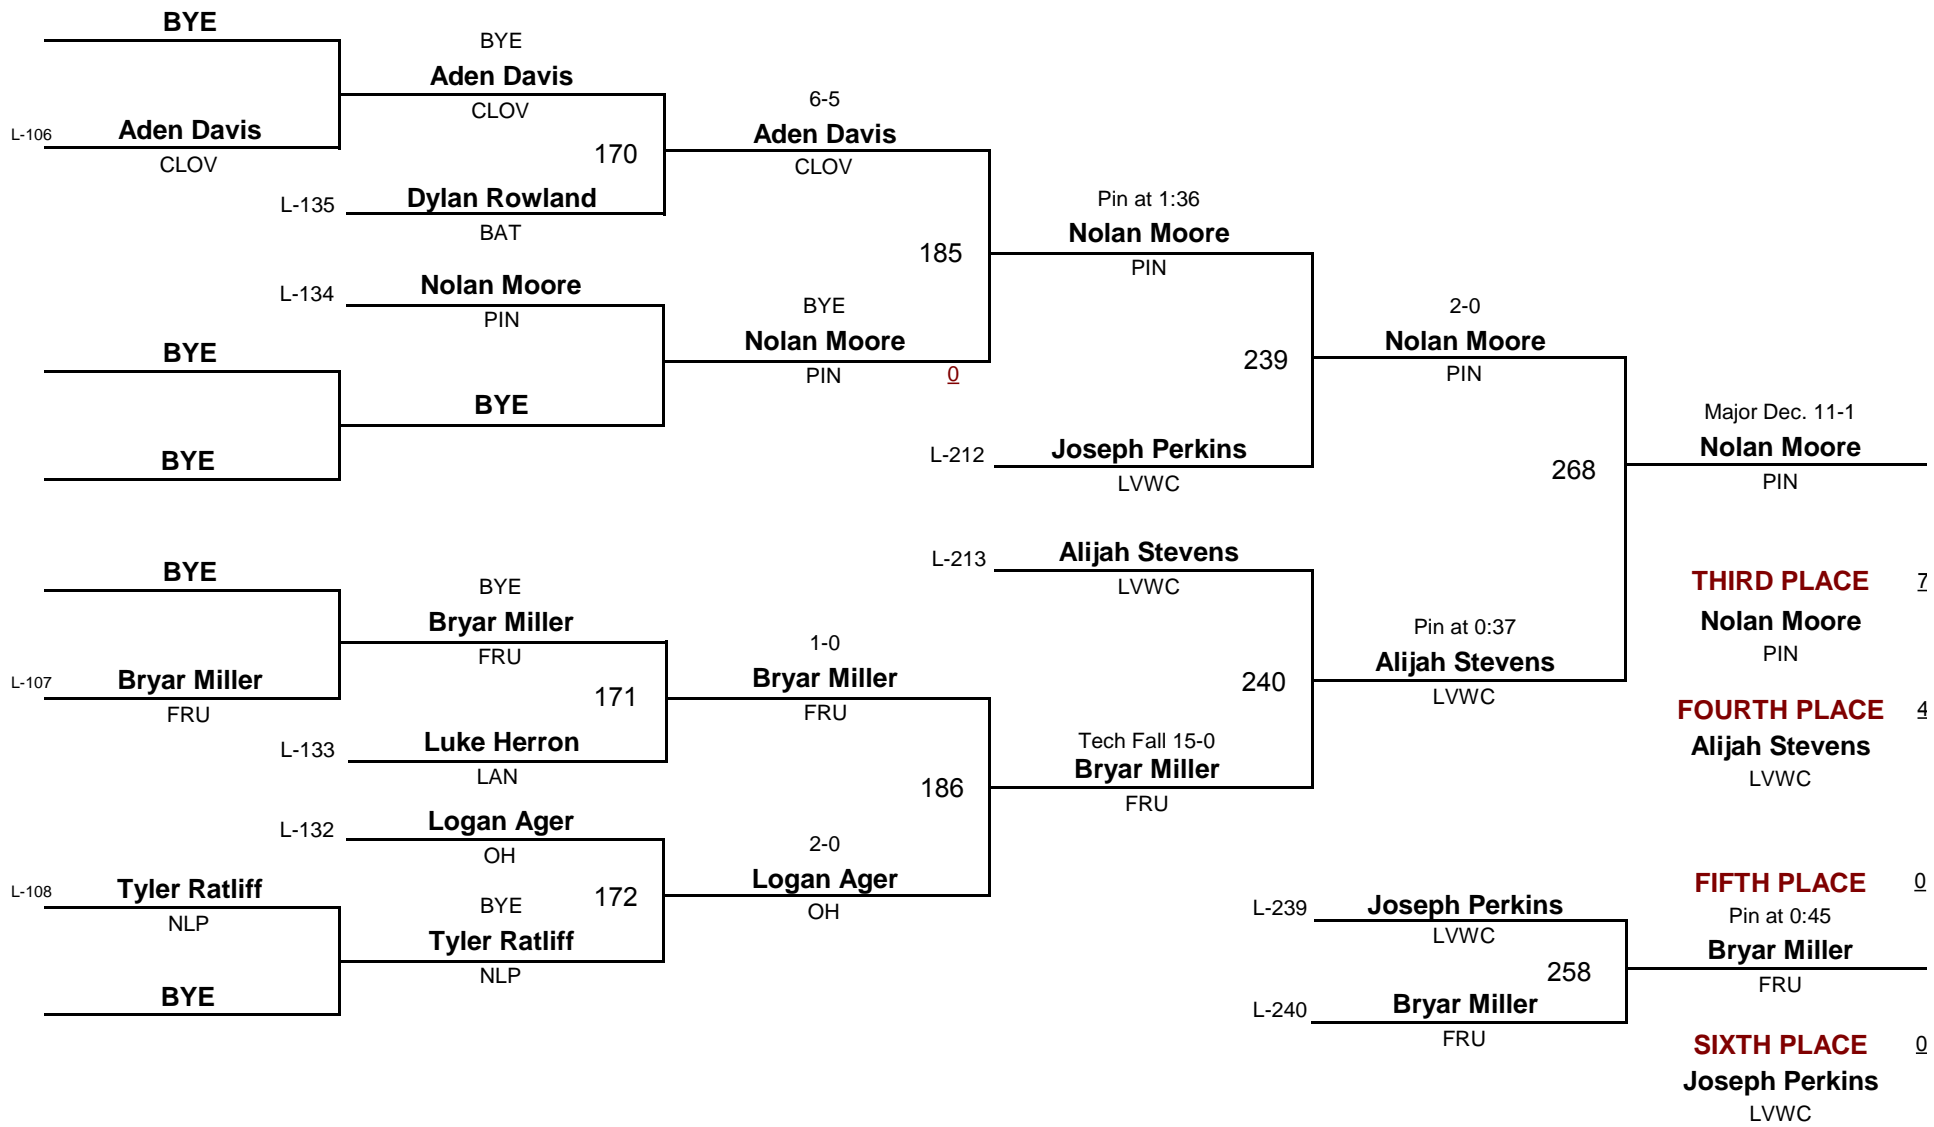

DIVISION

70

WEIGHT

New Lexington Grade School District

February 1, 2015

Consolation Rounds

DIVISION IV

75