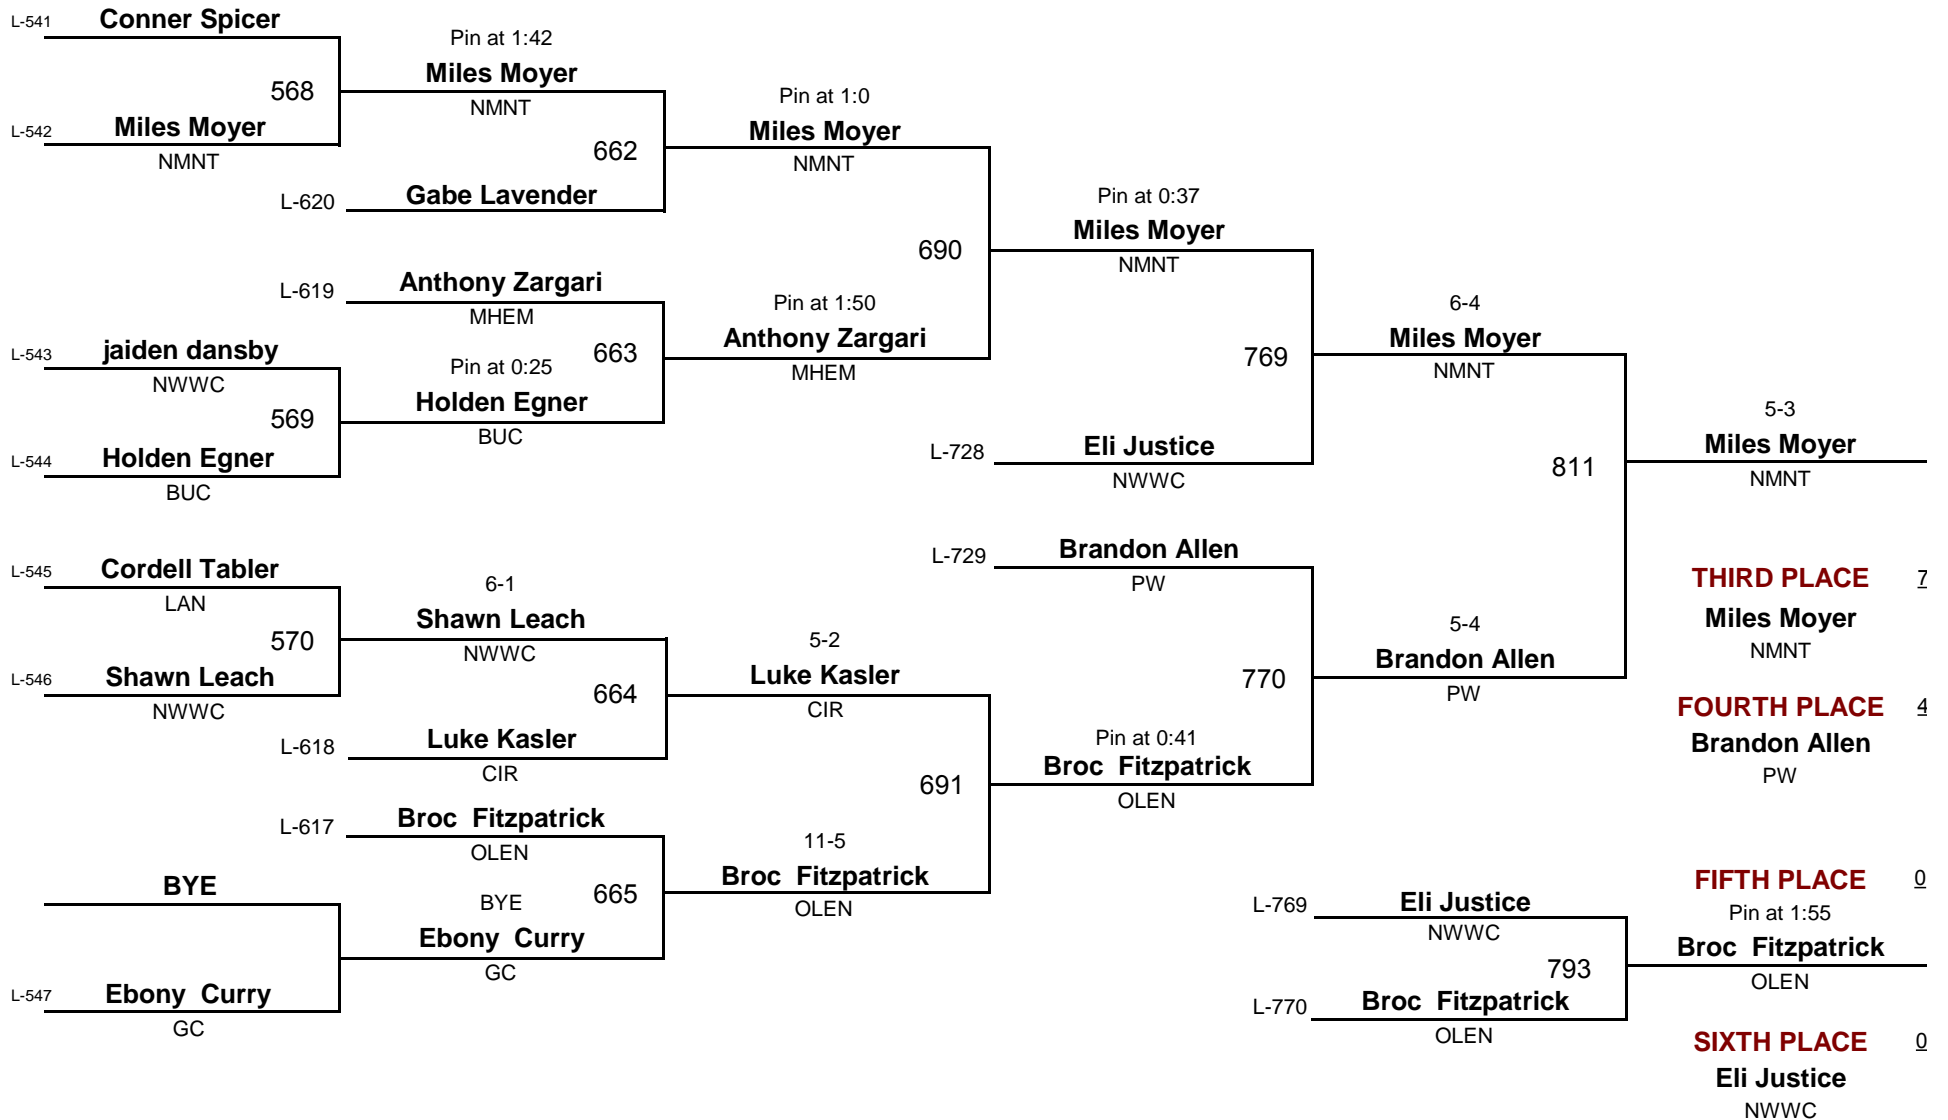

DIVISION III

DIVISION

75

WEIGHT

New Lexington Grade School District

February 1, 2015

Consolation Rounds