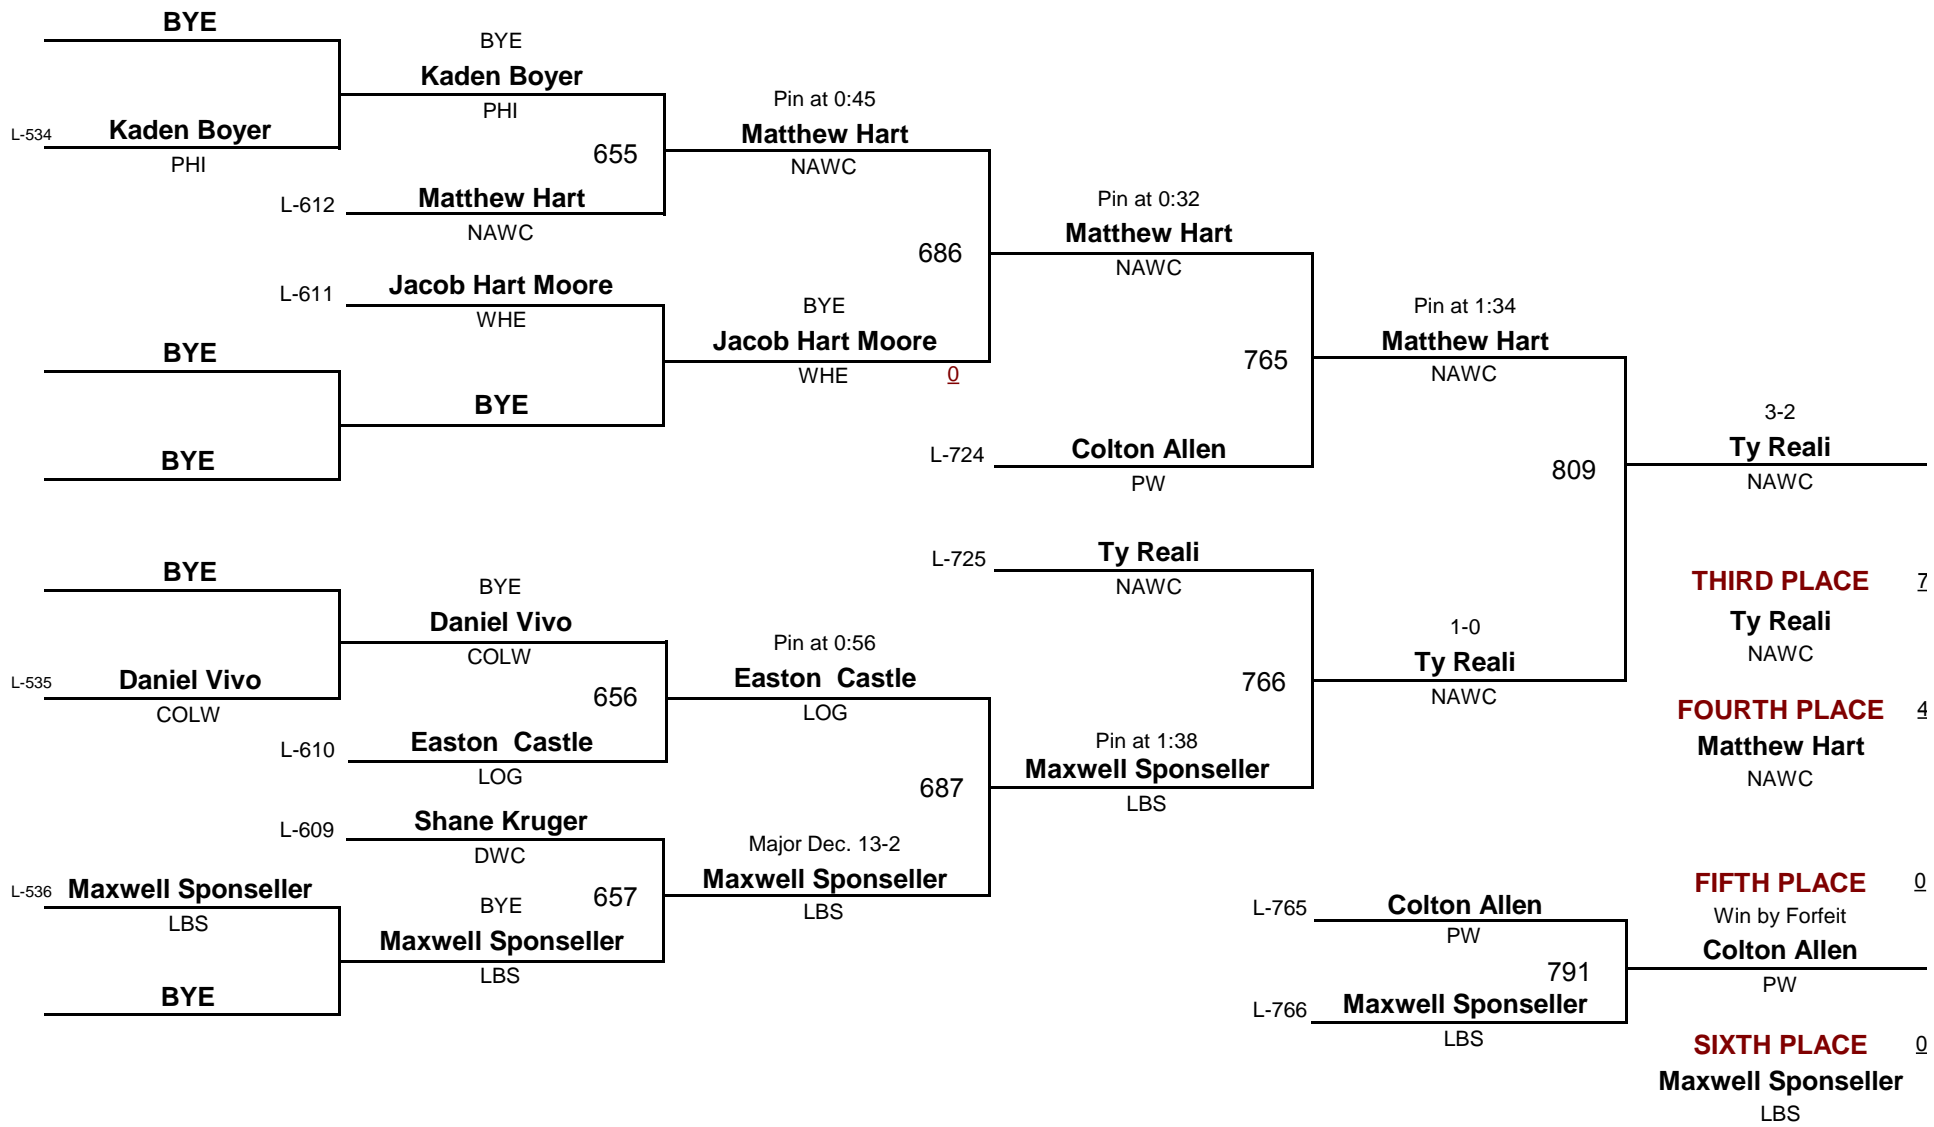

DIVISION III

DIVISION

68

WEIGHT

New Lexington Grade School District

February 1, 2015

Consolation Rounds