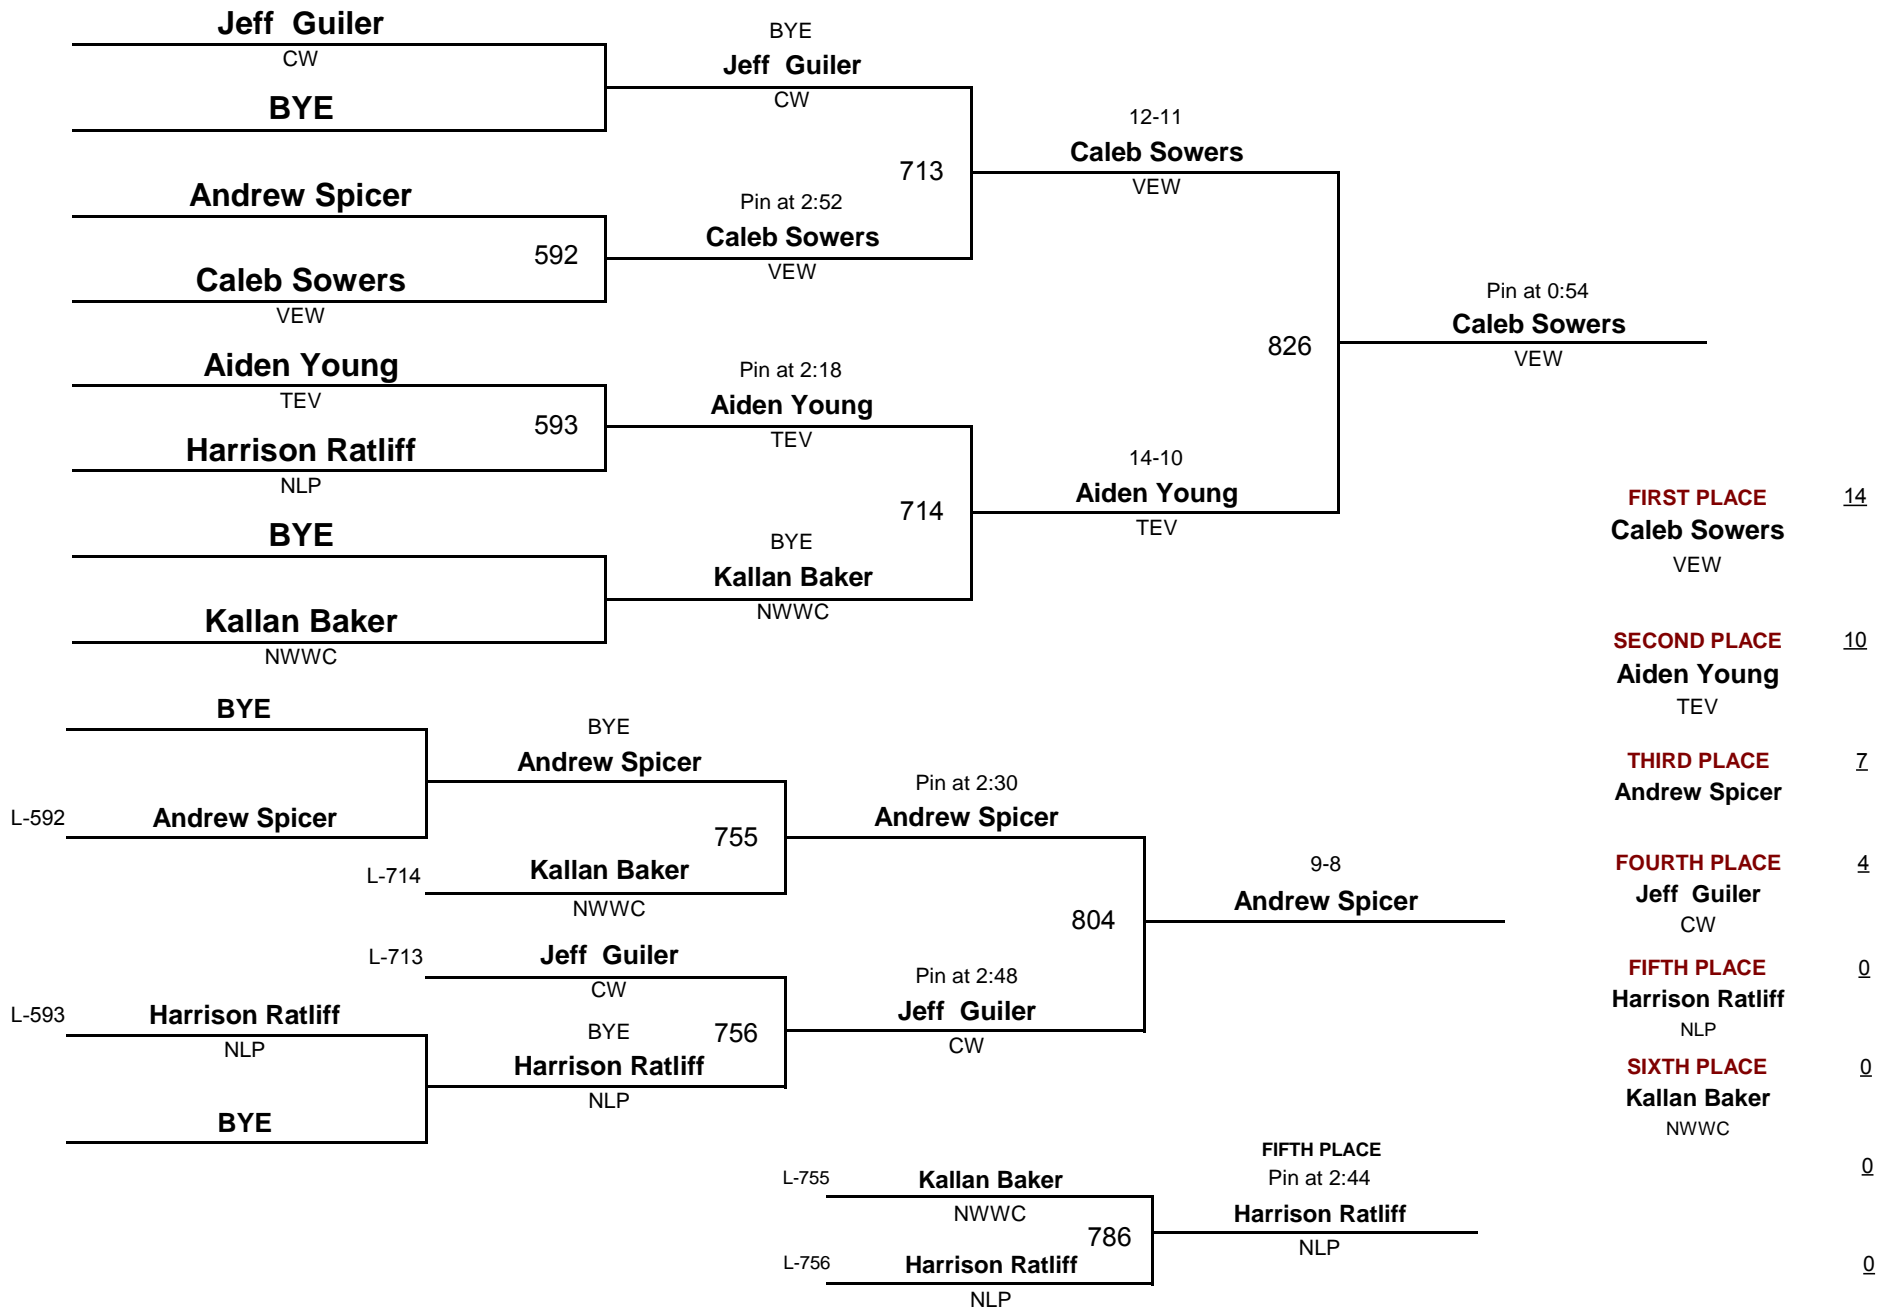

DIVISION II

DIVISION

70

WEIGHT

New Lexington Grade School District

February 1, 2015

5-PERSON ROUND ROBIN

ROUND 1	590	Jason Earl Williams	War	Pin at 0:43
		Colten Jones	WTFD	Jason Earl Williams
David Guiler has a BYE	591	Odin Ager	OH	Pin at 0:09
		Gunnar Hickman	NWWC	Gunnar Hickman
ROUND 2	678	David Guiler	CW	Pin at 0:09
		Odin Ager	OH	David Guiler
Jason Earl William has a BYE	679	Colten Jones	WTFD	Pin at 0:47
		Gunnar Hickman	NWWC	Colten Jones
ROUND 3	711	David Guiler	CW	Pin at 0:32
		Gunnar Hickman	NWWC	David Guiler
Colten Jones has a BYE	712	Jason Earl Williams	War	Pin at 0:36
		Odin Ager	OH	Jason Earl Williams
ROUND 4	753	David Guiler	CW	Pin at 2:05
		Colten Jones	WTFD	David Guiler
Odin Ager has a BYE	754	Jason Earl Williams	War	Pin at 0:50
		Gunnar Hickman	NWWC	Jason Earl Williams
ROUND 5	824	David Guiler	CW	Pin at 0:29
		Jason Earl Williams	War	Jason Earl Williams
Gunnar Hickman has a BYE	825	Colten Jones	WTFD	Pin at 3:17
		Odin Ager	OH	Colten Jones

	Wins	Pts
David Guiler - CW	3	
Jason Earl Williams - War	4	
Colten Jones - WTFD	2	
Odin Ager - OH	0	0
Gunnar Hickman - NWWC	1	

FIRST PLACE	<u>14</u>
Jason Earl Williams	
War	
SECOND PLACE	<u>10</u>
David Guiler	
CW	
THIRD PLACE	<u>7</u>
Colten Jones	
WTFD	
FOURTH PLACE	<u>4</u>
Gunnar Hickman	
NWWC	
FIFTH PLACE	<u>0</u>
Odin Ager	
OH	

DIVISION II

75

New Lexington Grade School District

DIVISION

WEIGHT

February 1, 2015