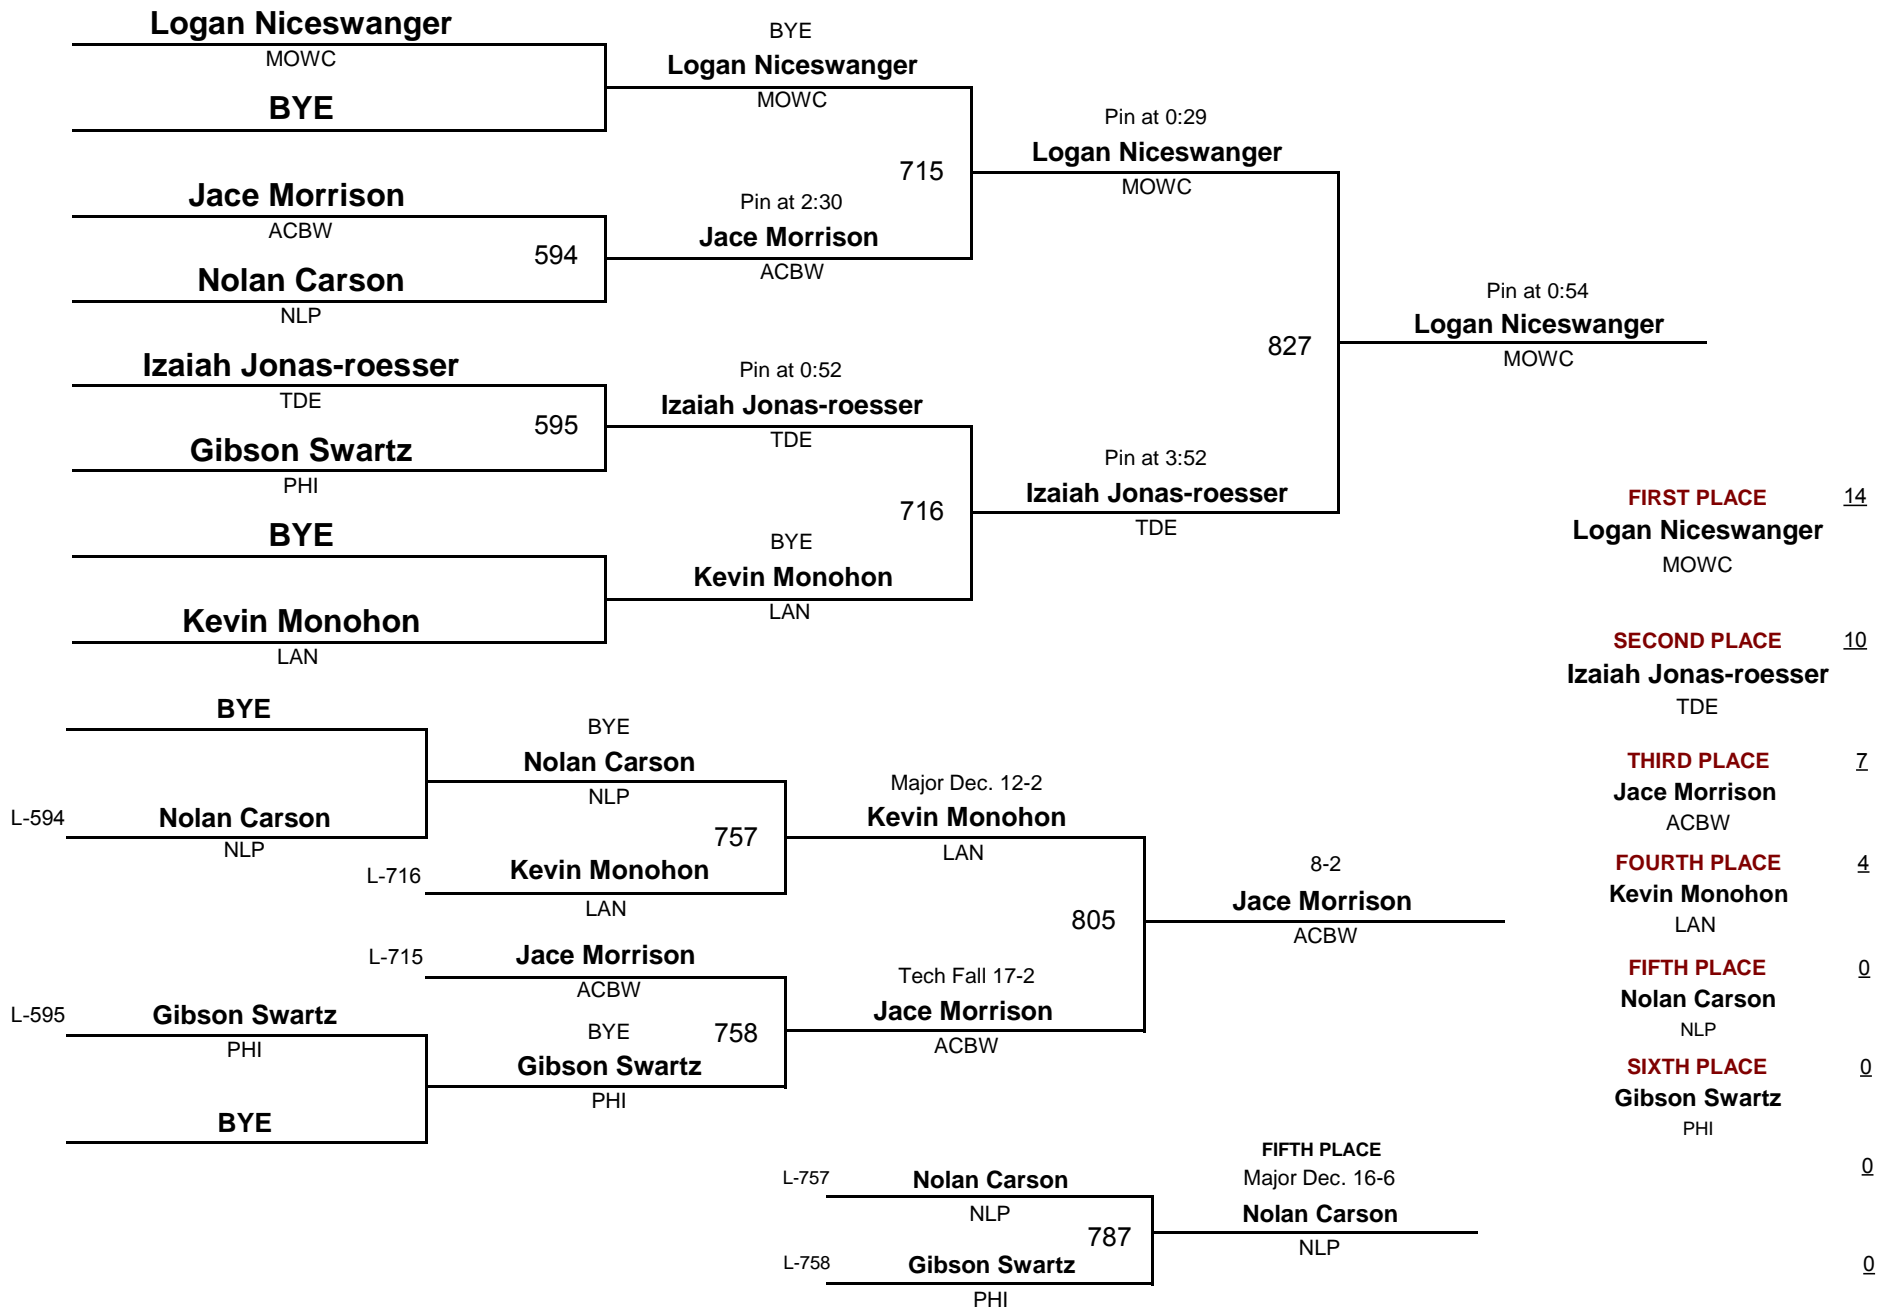

DIVISION II

85

New Lexington Grade School District

DIVISION

WEIGHT

February 1, 2015