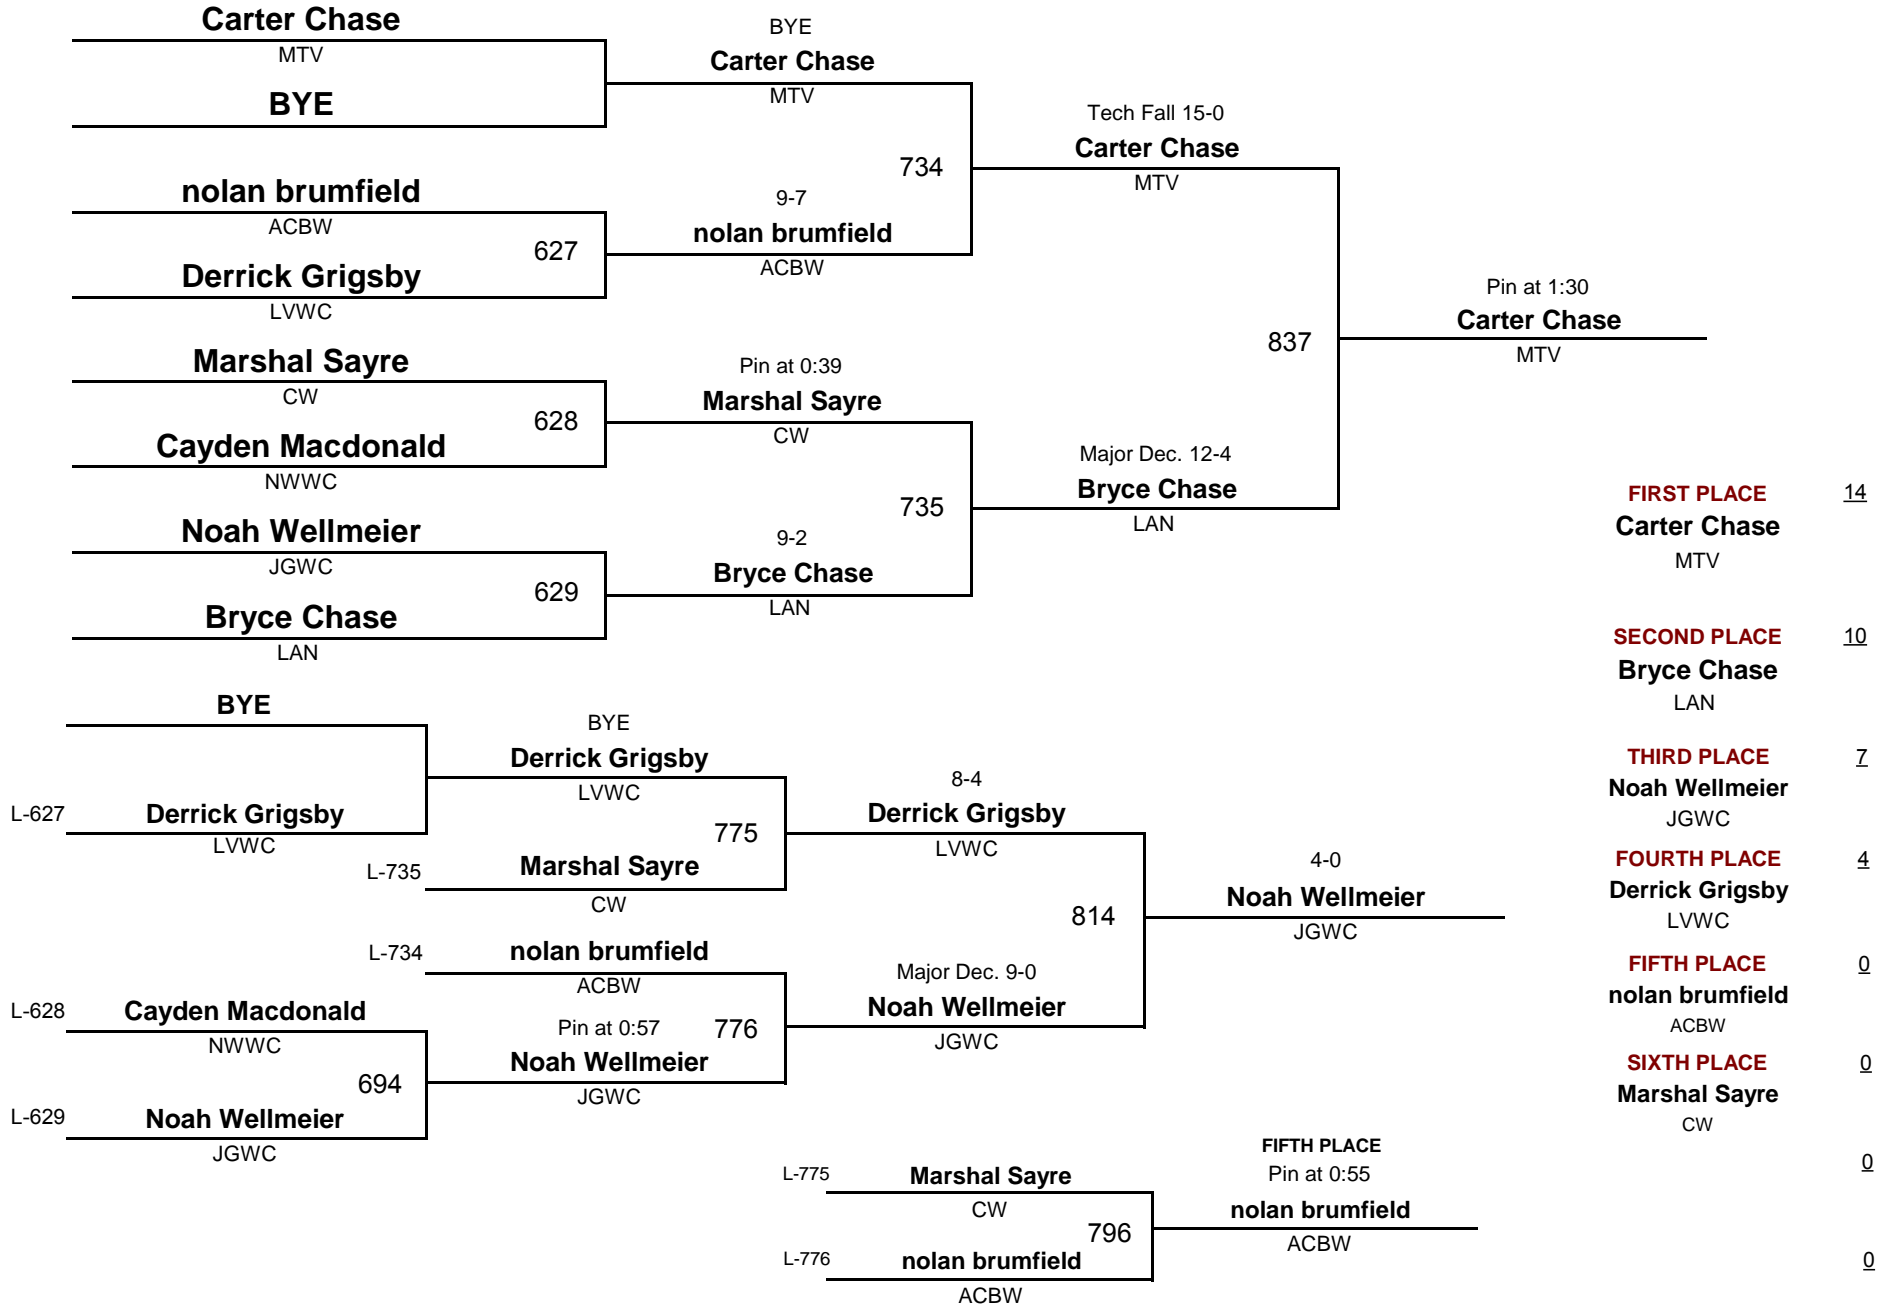

DIVISION III

90

New Lexington Grade School District

DIVISION

WEIGHT

February 1, 2015