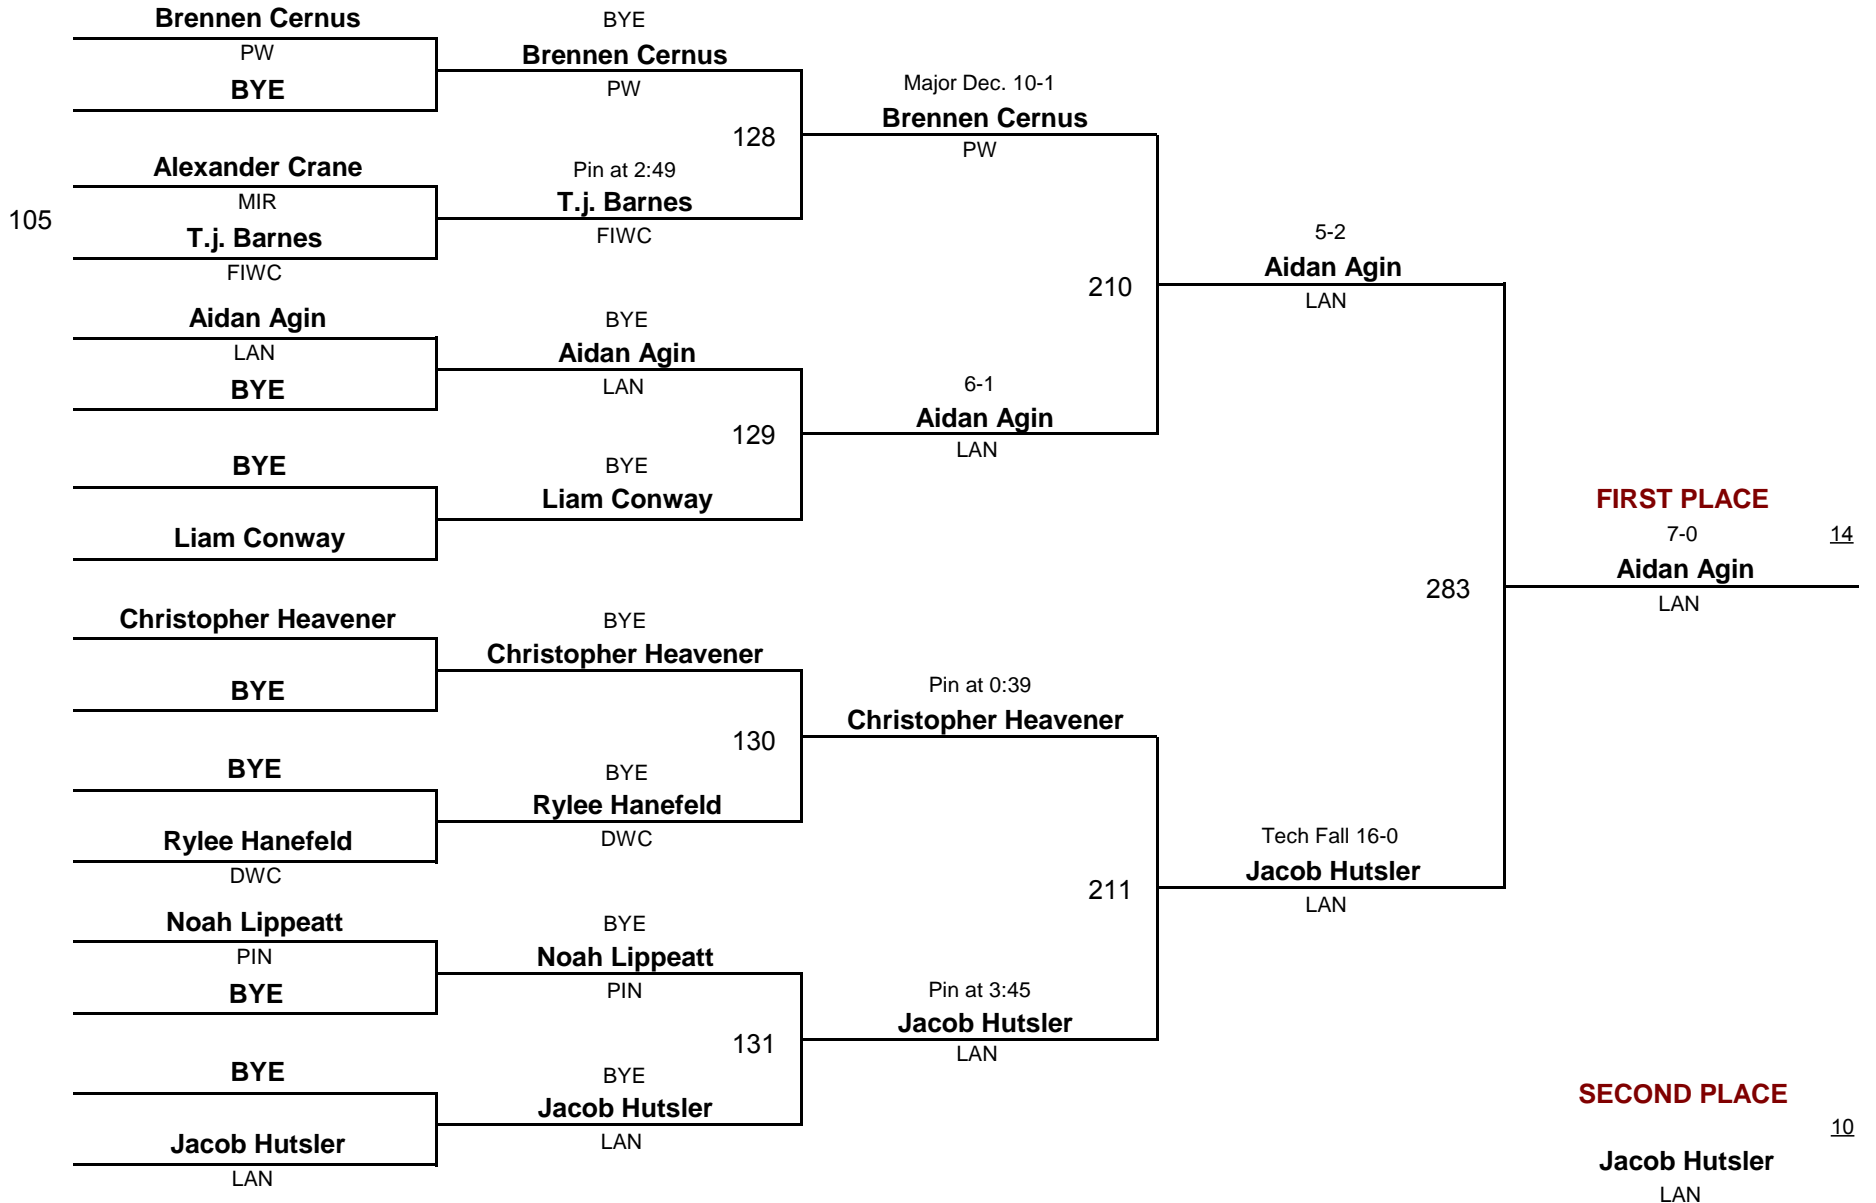

DIVISION III

DIVISION

160

WEIGHT

New Lexington Grade School District

February 1, 2015

3-PERSON ROUND ROBIN

ROUND 1	638	Dominic Moore VEW BYE OHWC		FIRST PLACE Joey Thurston VEW
ROUND 2	740	Joey Thurston VEW BYE OHWC		SECOND PLACE Dominic Moore OHWC
ROUND 3	840	Joey Thurston VEW Dominic Moore OHWC	Pin at 0:48 Joey Thurston VEW	THIRD PLACE

DIVISION IV

65

New Lexington Grade School District

DIVISION

WEIGHT

February 1, 2015

Championship Rounds

3