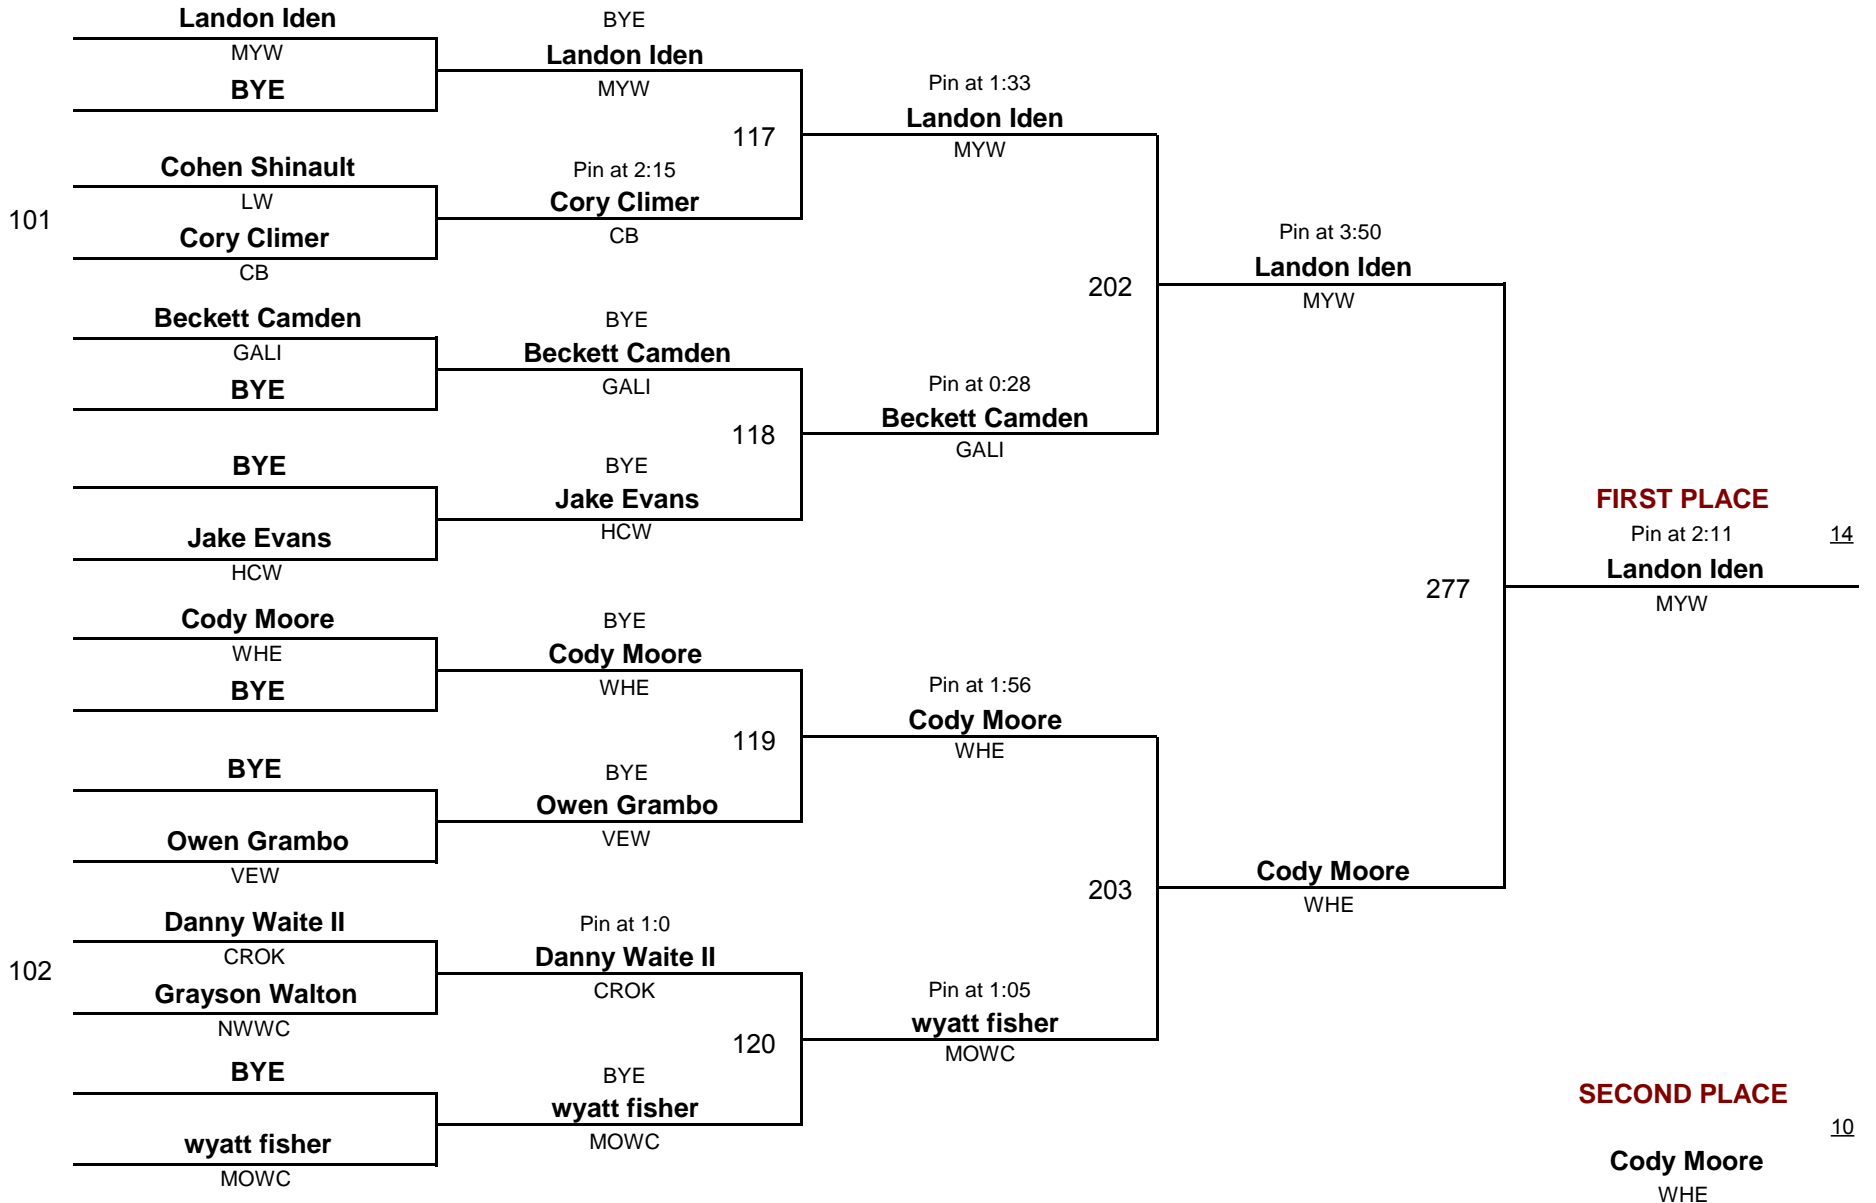

4-PERSON ROUND ROBIN

	Wins	Pts
Payton Szach - SOL	3	
Hunter Blackburn - LAN	1	
Landon Sturgell - VEW	0	0
Drake Horn - CROK	2	

ROUND 1	115	Payton Szach SOL	Pin at 0:36 Payton Szach	FIRST PLACE	<u>14</u>
		Drake Horn CROK	SOL		
	116	Hunter Blackburn LAN	Pin at 2:15 Hunter Blackburn	Payton Szach	SOL
		Landon Sturgell VEW	LAN		
ROUND 2	200	Payton Szach SOL	Pin at 1:0 Payton Szach	SECOND PLACE	<u>10</u>
		Landon Sturgell VEW	SOL		
	201	Hunter Blackburn LAN	Pin at 0:54 Drake Horn	THIRD PLACE	<u>7</u>
		Drake Horn CROK	CROK		
ROUND 3	275	Payton Szach SOL	9-8 Payton Szach	FOURTH PLACE	<u>4</u>
		Hunter Blackburn LAN	SOL		
	276	Landon Sturgell VEW	Pin at 0:23 Drake Horn	Landon Sturgell	VEW
		Drake Horn CROK	CROK		

DIVISION I

45

New Lexington Grade School District

DIVISION

WEIGHT

February 1, 2015

Championship Rounds

3