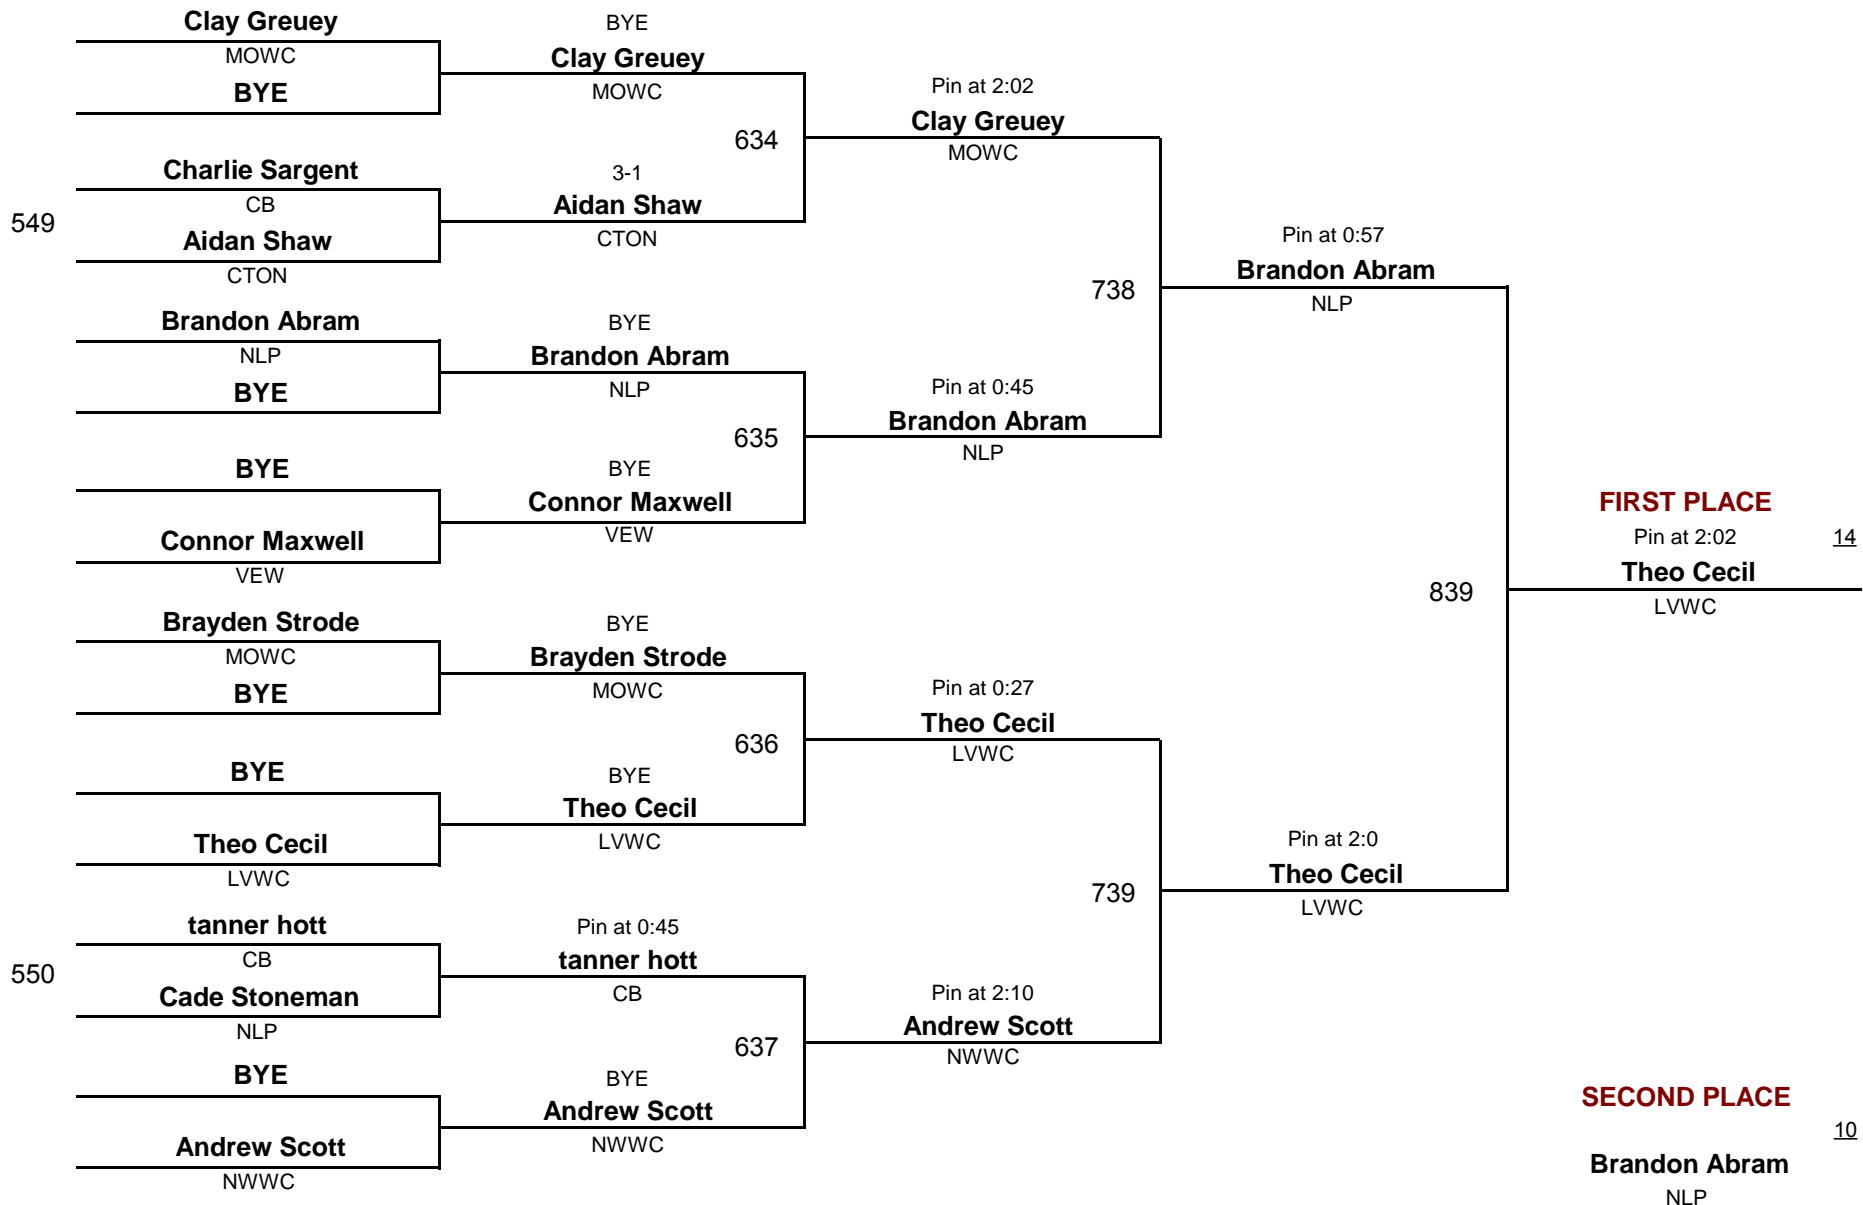

DIVISION III

115

New Lexington Grade School District

DIVISION

WEIGHT

February 1, 2015

Championship Rounds

3