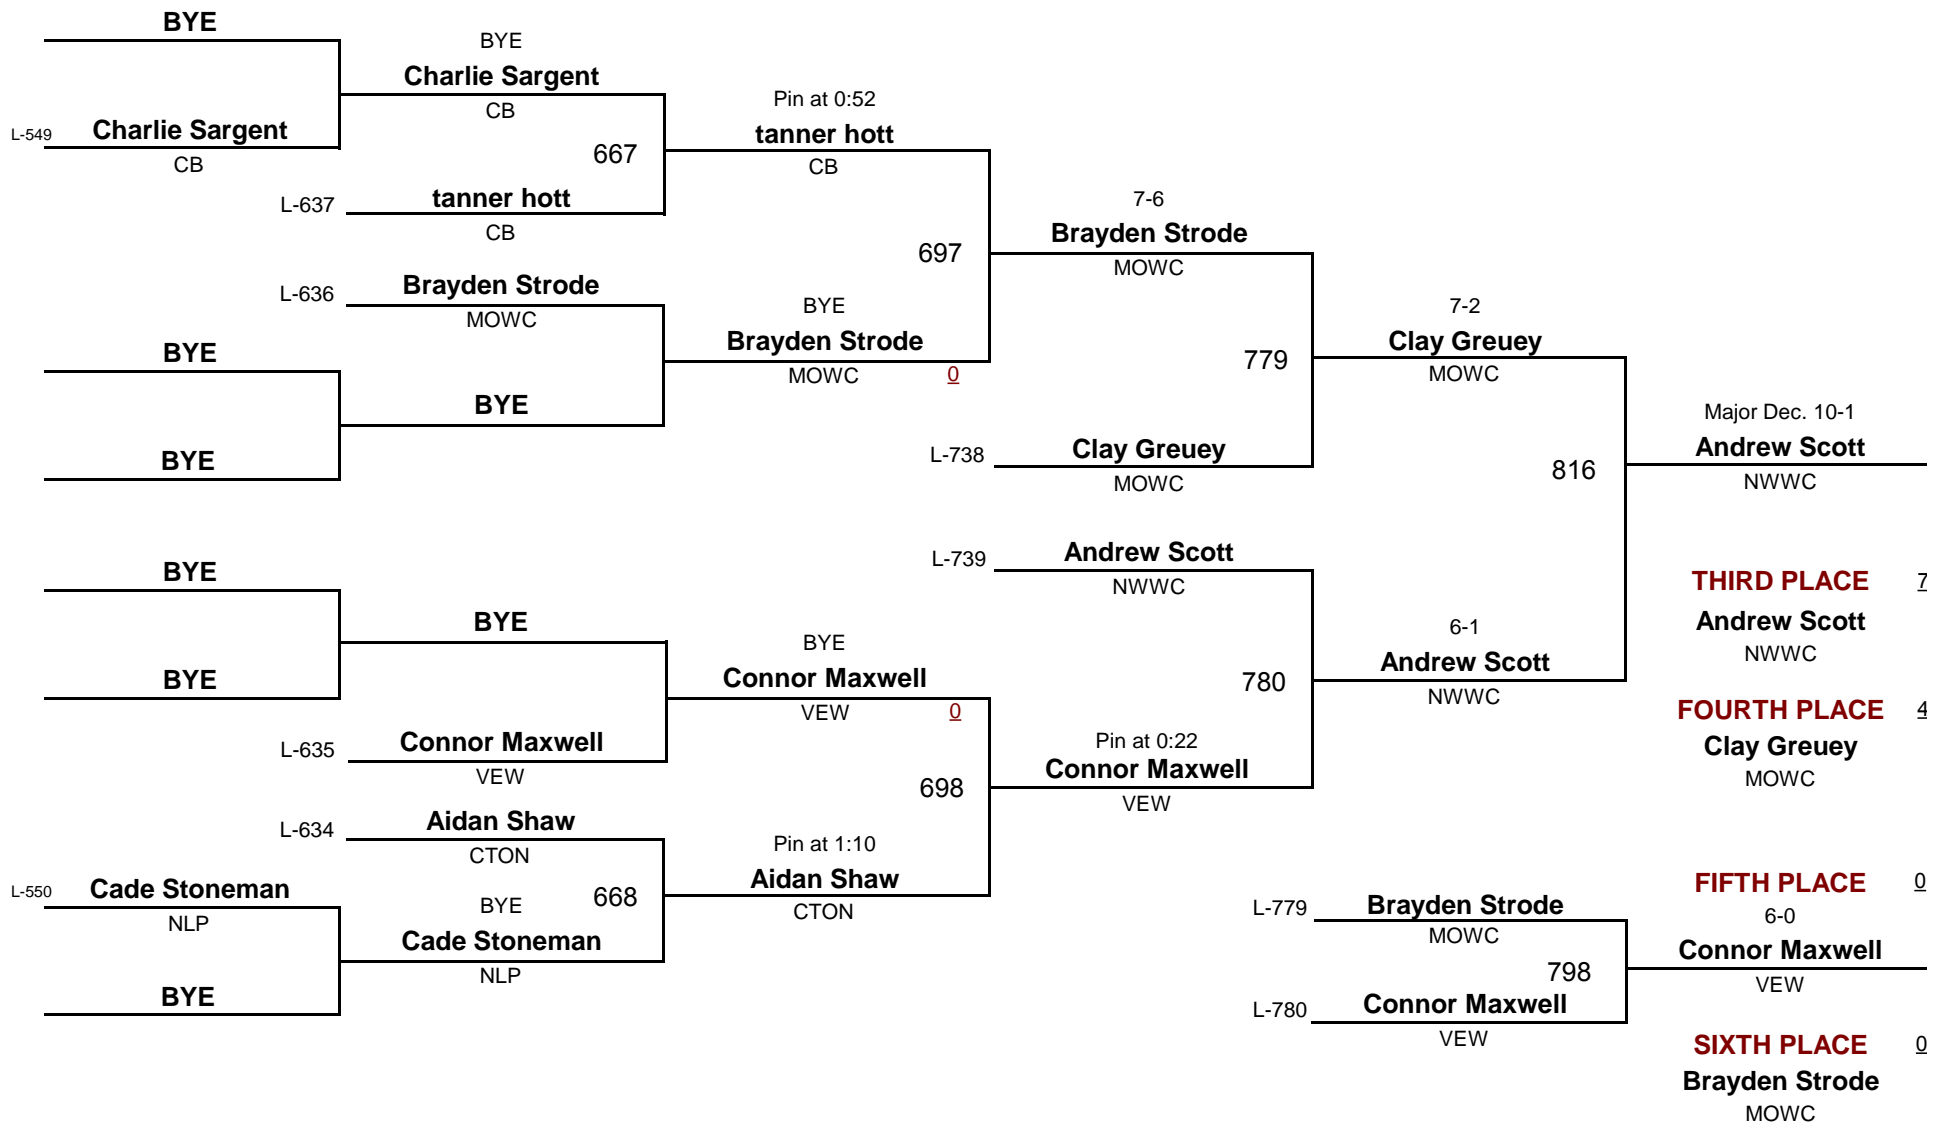

DIVISION III

DIVISION

115

WEIGHT

New Lexington Grade School District

February 1, 2015

Consolation Rounds

DIVISION III

DIVISION

160

WEIGHT

New Lexington Grade School District

February 1, 2015

3-PERSON ROUND ROBIN

ROUND 1	638	Dominic Moore VEW BYE OHWC		FIRST PLACE Joey Thurston VEW
ROUND 2	740	Joey Thurston VEW BYE OHWC		SECOND PLACE Dominic Moore OHWC
ROUND 3	840	Joey Thurston VEW Dominic Moore OHWC	Pin at 0:48 Joey Thurston VEW	THIRD PLACE