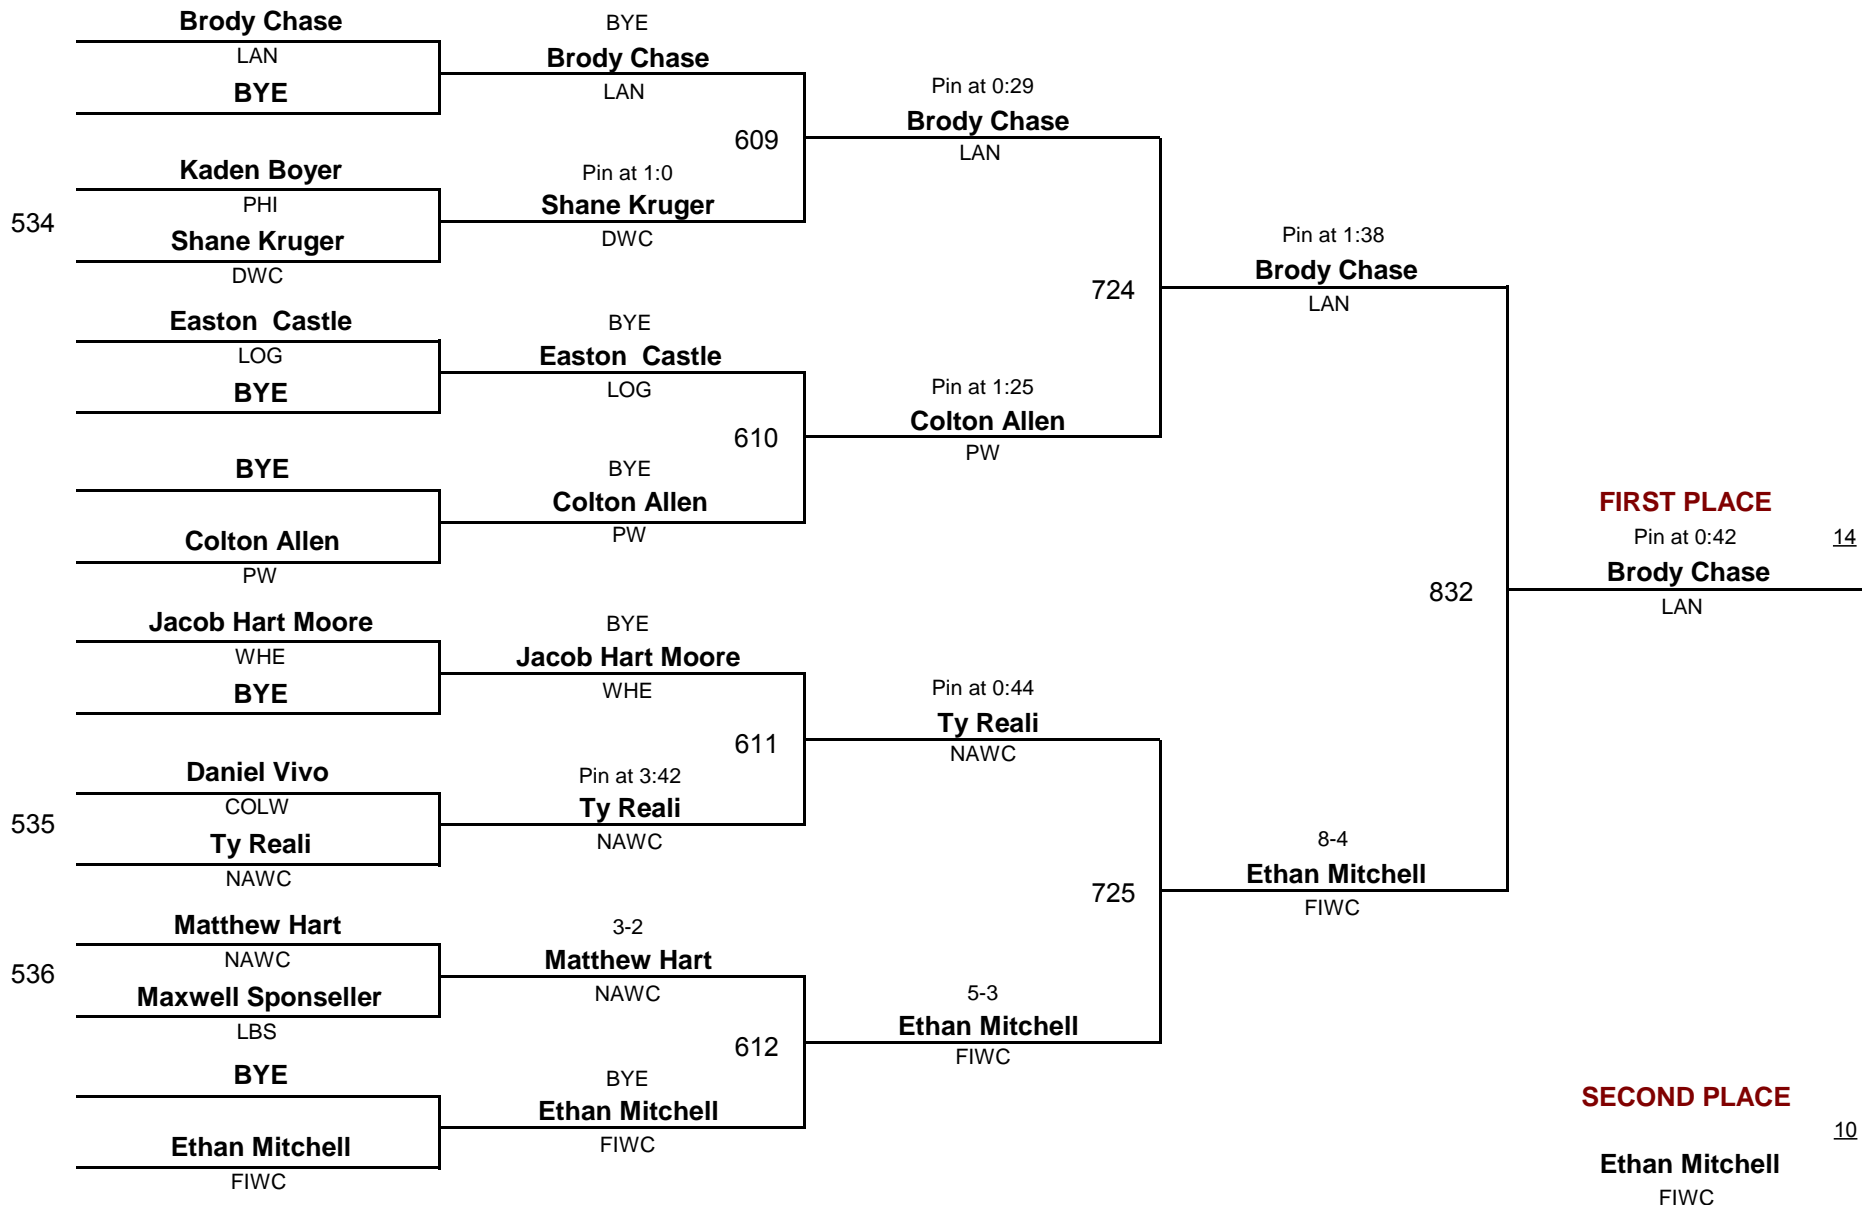

DIVISION III

68

New Lexington Grade School District

DIVISION

WEIGHT

February 1, 2015

Championship Rounds

3