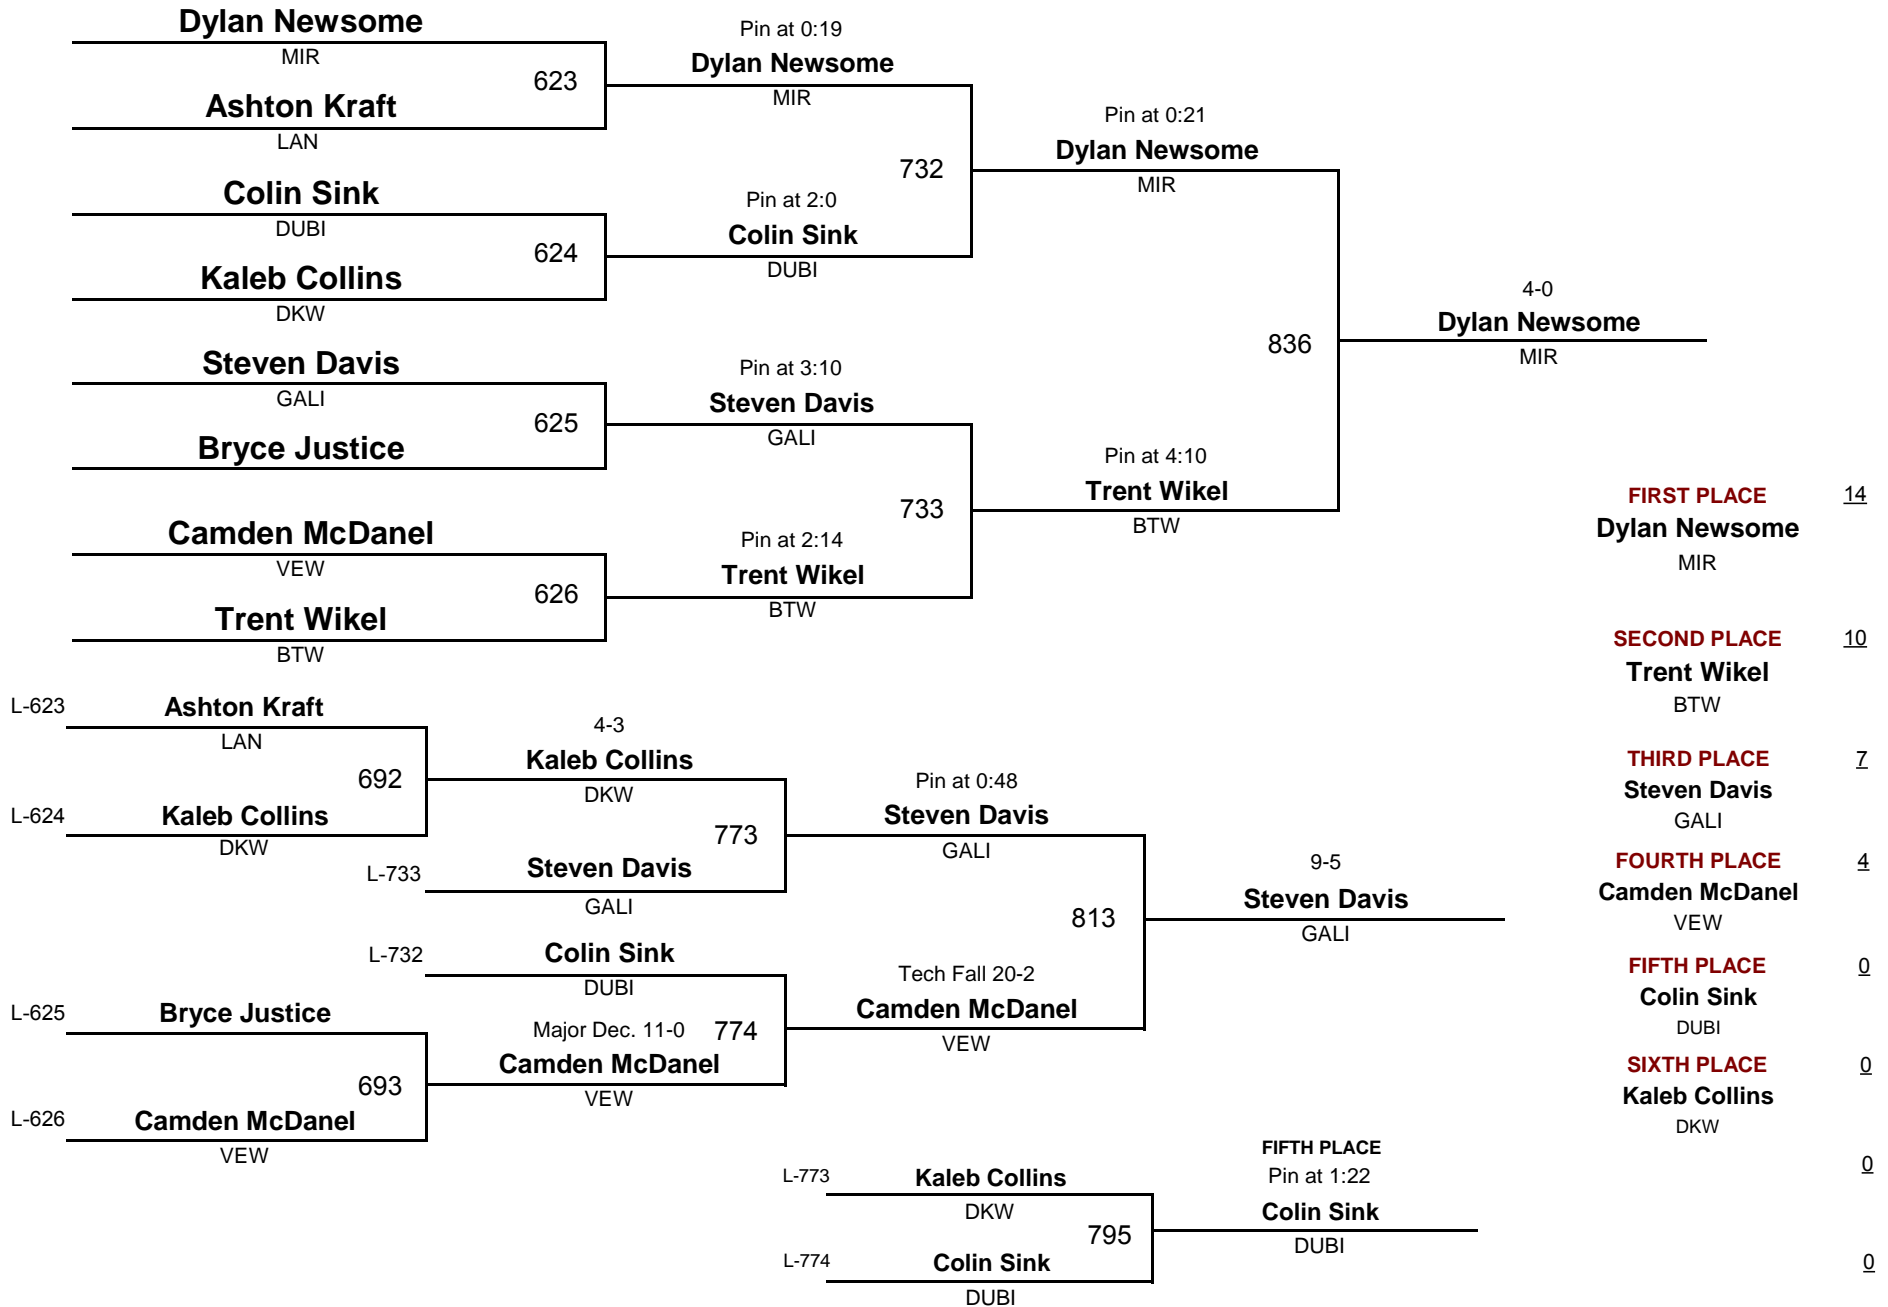

DIVISION III

85

New Lexington Grade School District

DIVISION

WEIGHT

February 1, 2015