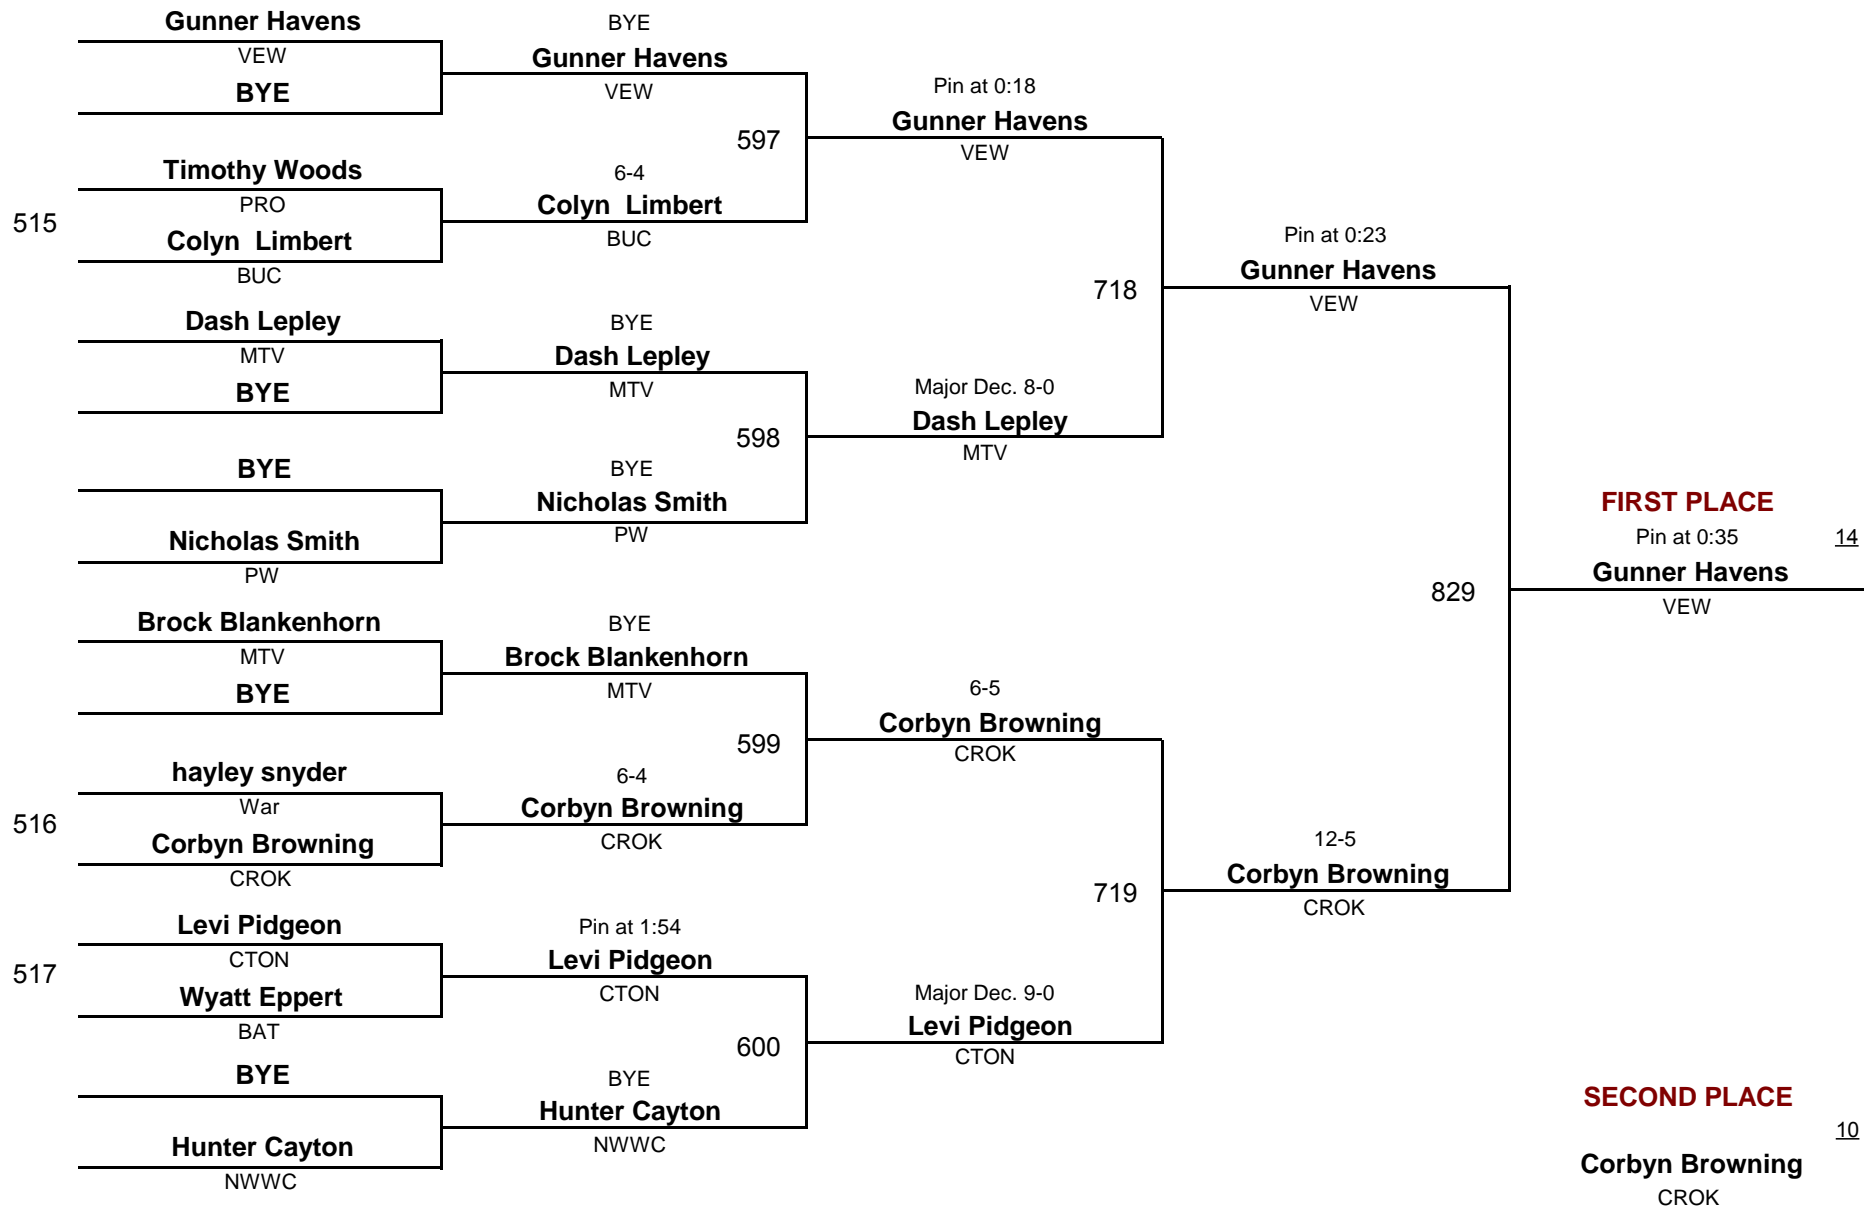

DIVISION III

55

New Lexington Grade School District

DIVISION

WEIGHT

February 1, 2015

Championship Rounds

3