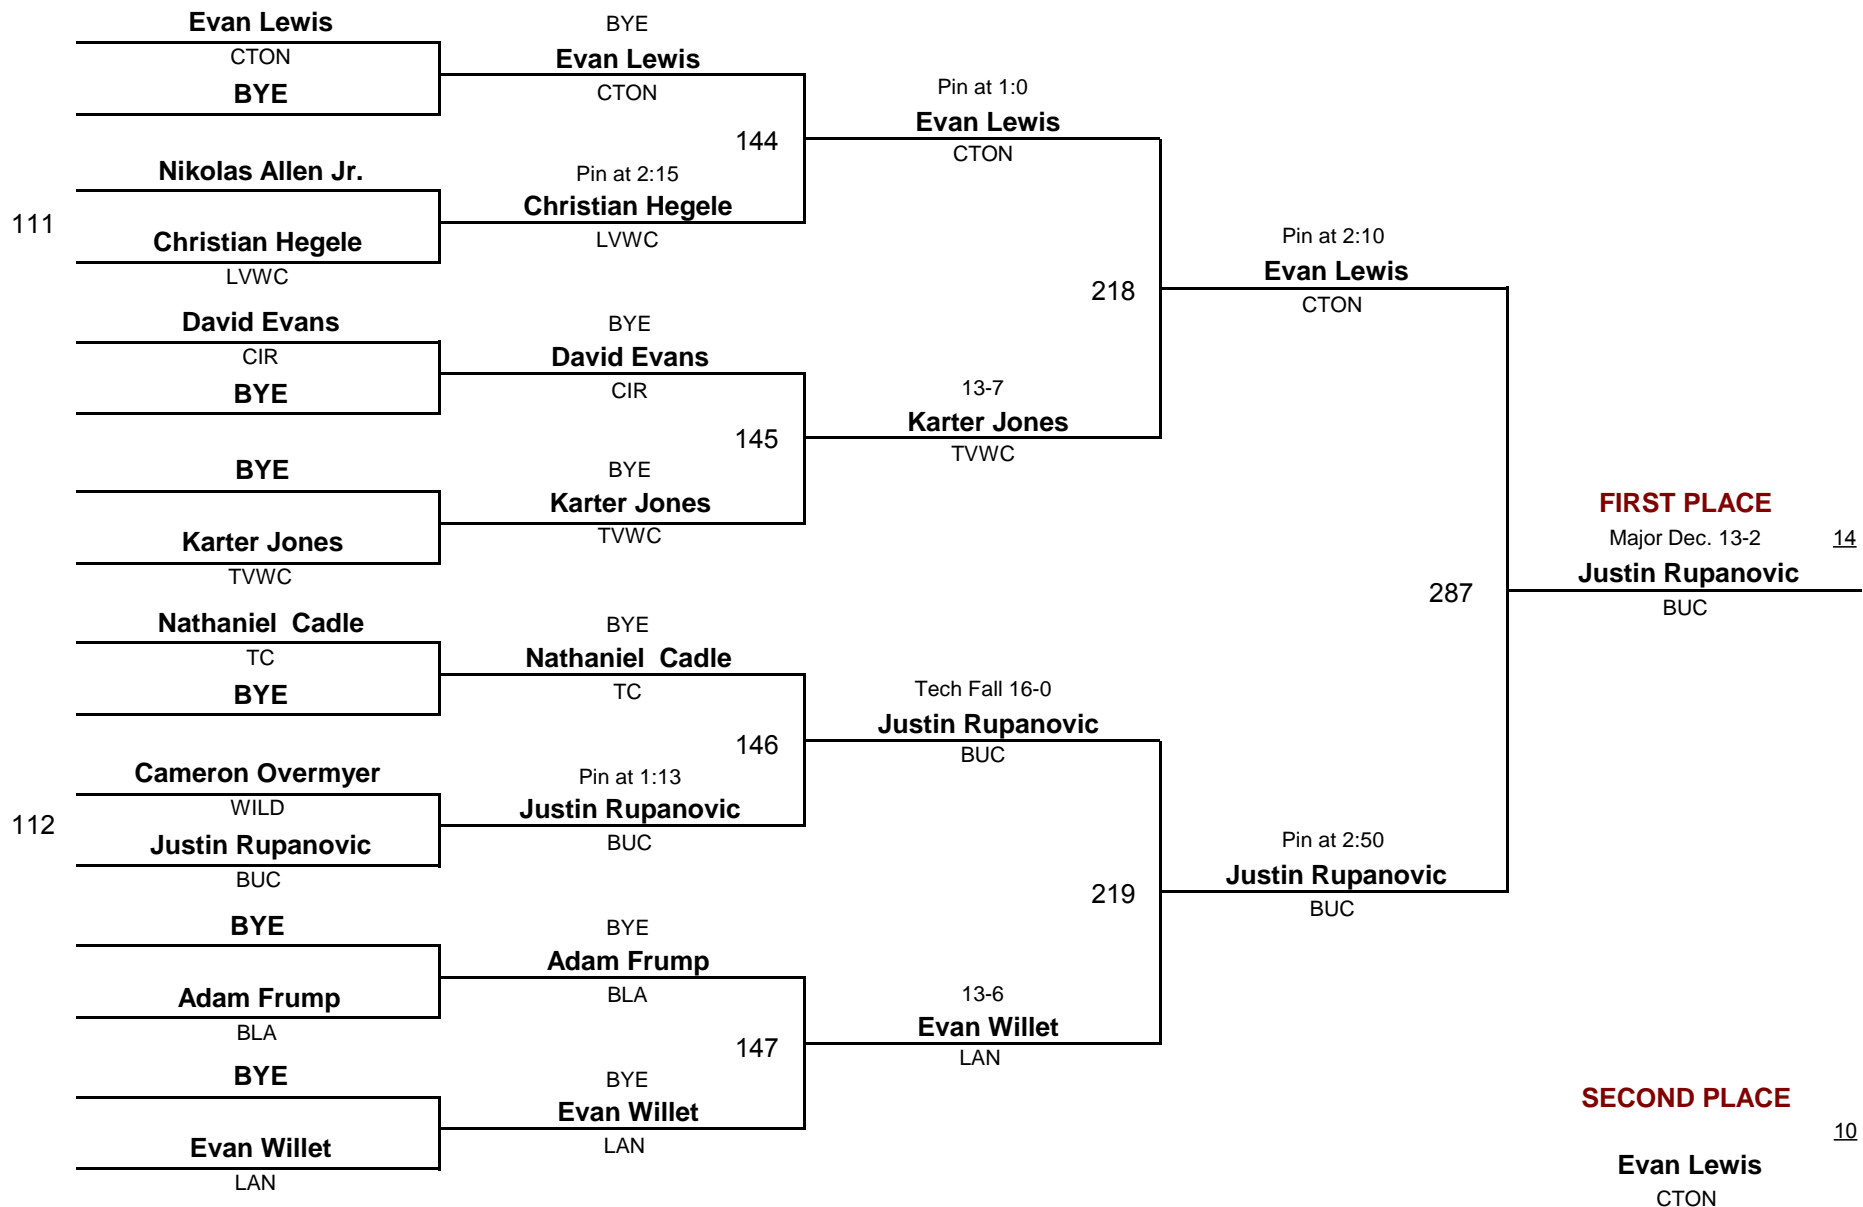

DIVISION IV

85

New Lexington Grade School District

DIVISION

WEIGHT

February 1, 2015

Championship Rounds

3