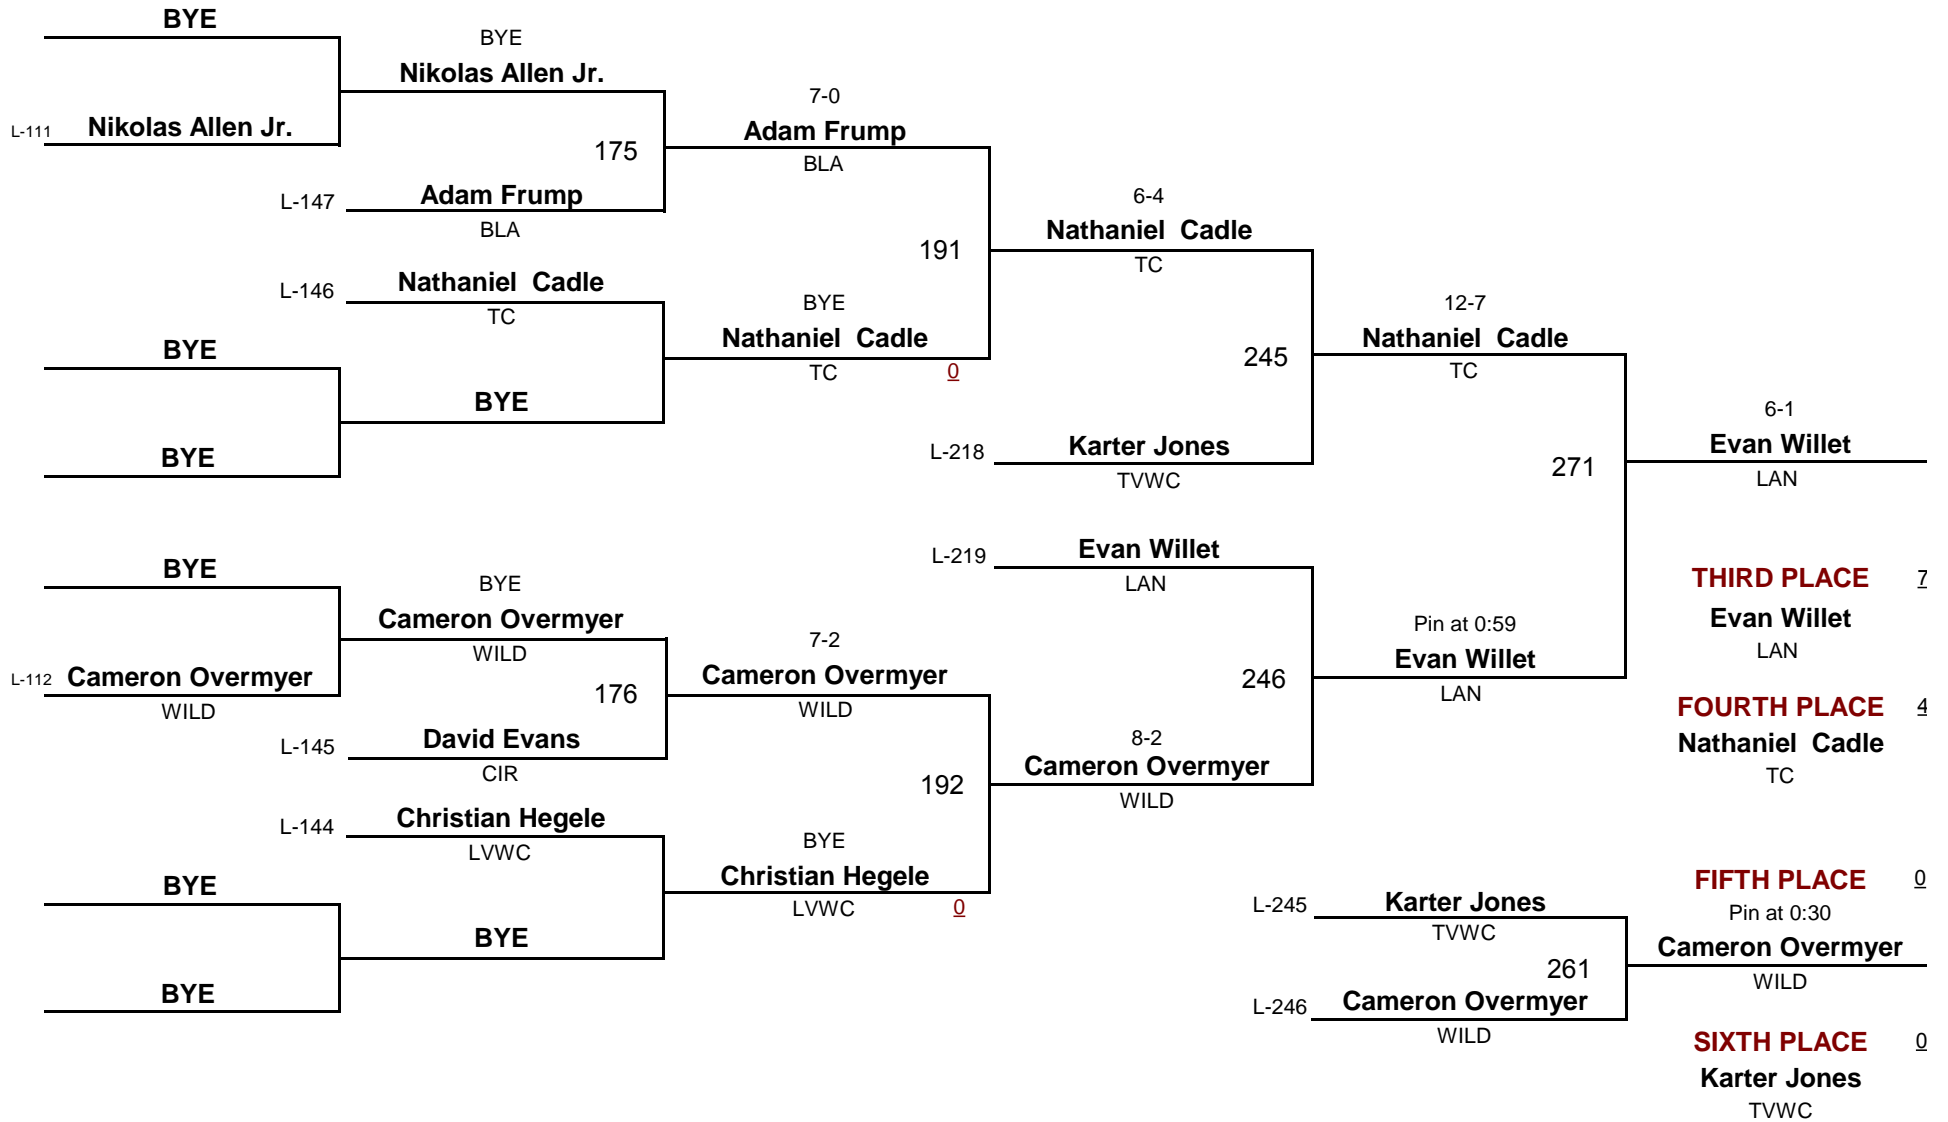

DIVISION IV

DIVISION

85

WEIGHT

New Lexington Grade School District

February 1, 2015

Consolation Rounds