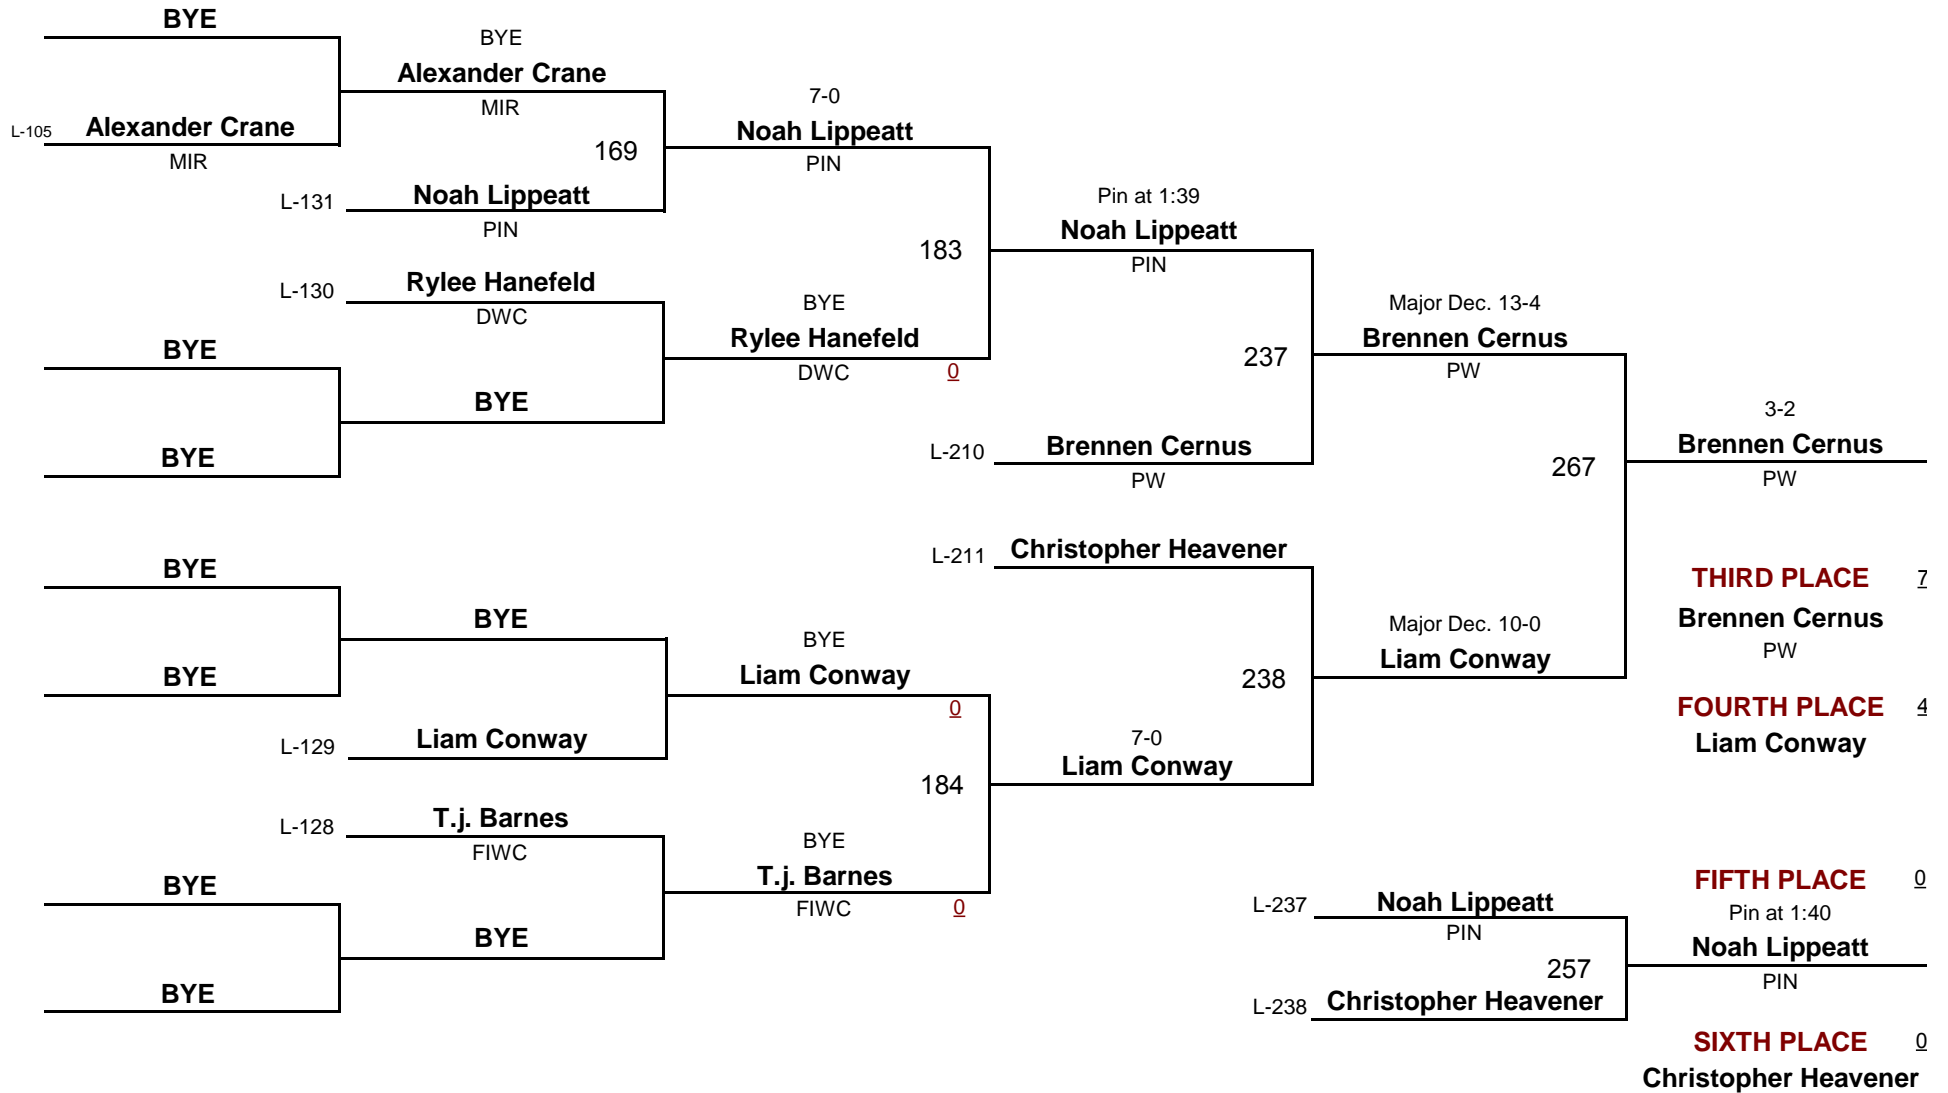

DIVISION IV

DIVISION

65

WEIGHT

New Lexington Grade School District

February 1, 2015

Consolation Rounds