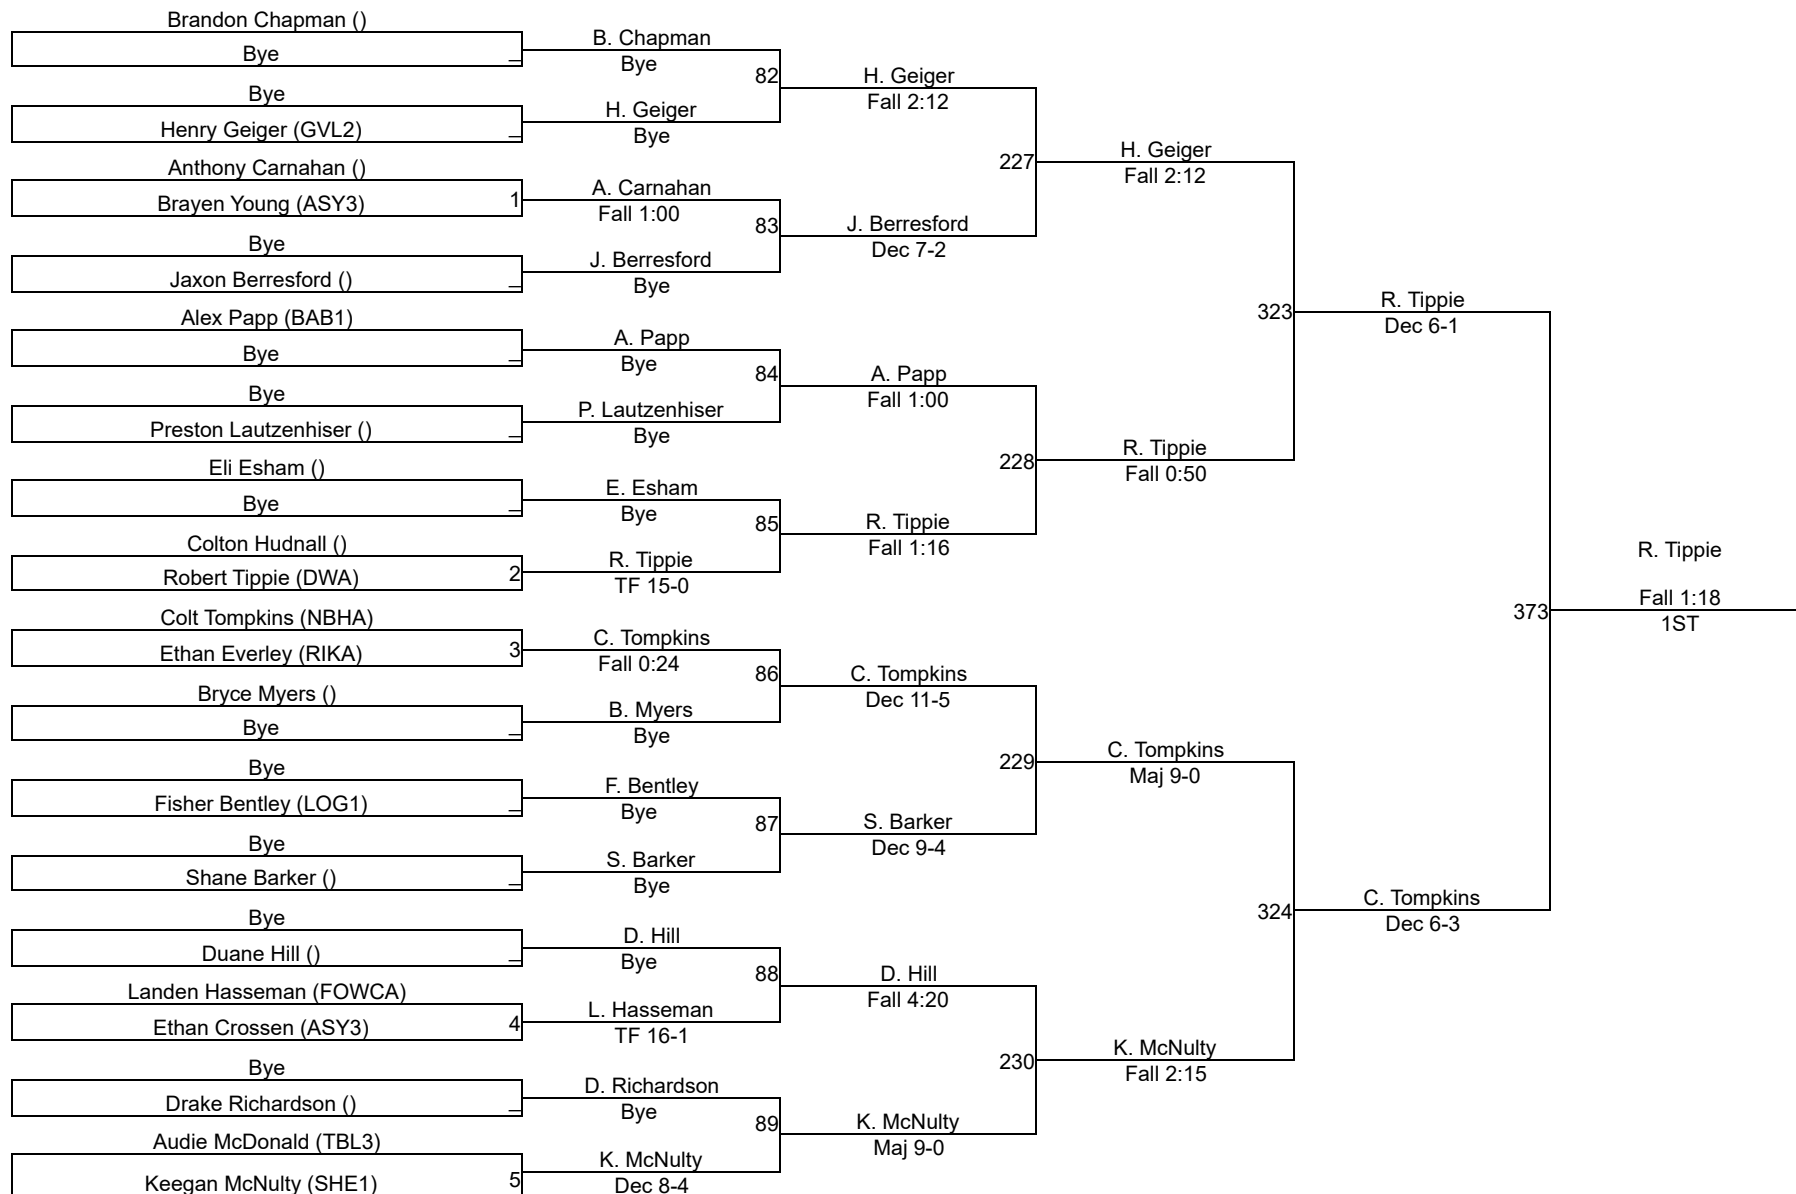

2024 OAC New Lexington JH District

JH AM 74

2024 OAC New Lexington JH District

JH AM 78

2024 OAC New Lexington JH District

JH AM 84

JH AM 84

2024 OAC New Lexington JH District