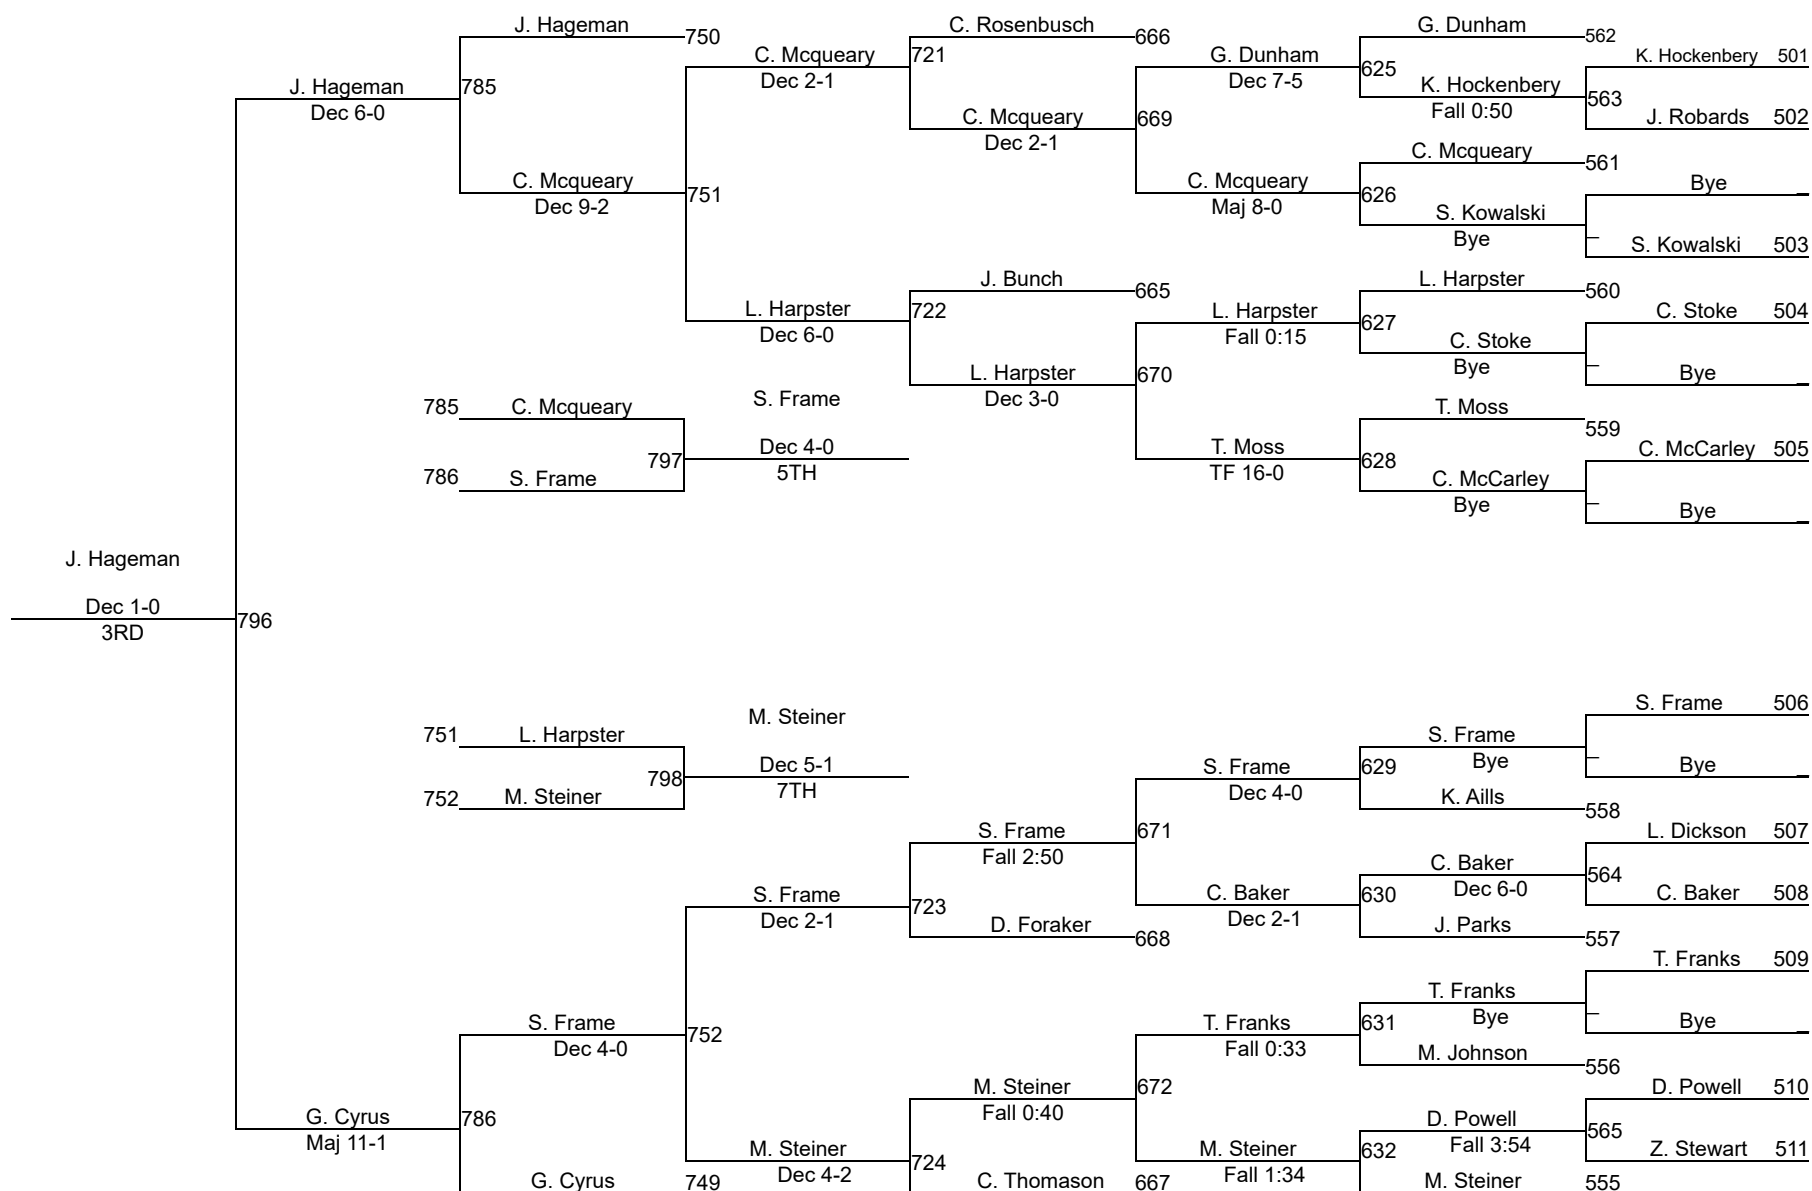

JH AM 120

2024 OAC New Lexington JH District

JH PM 126

JH PM 126

2024 OAC New Lexington JH District

JH PM 132

JH PM 132

2024 OAC New Lexington JH District

JH PM 138

2024 OAC New Lexington JH District

JH PM 146

2024 OAC New Lexington JH District

JH PM 154

JH PM 154

2024 OAC New Lexington JH District

JH PM 164