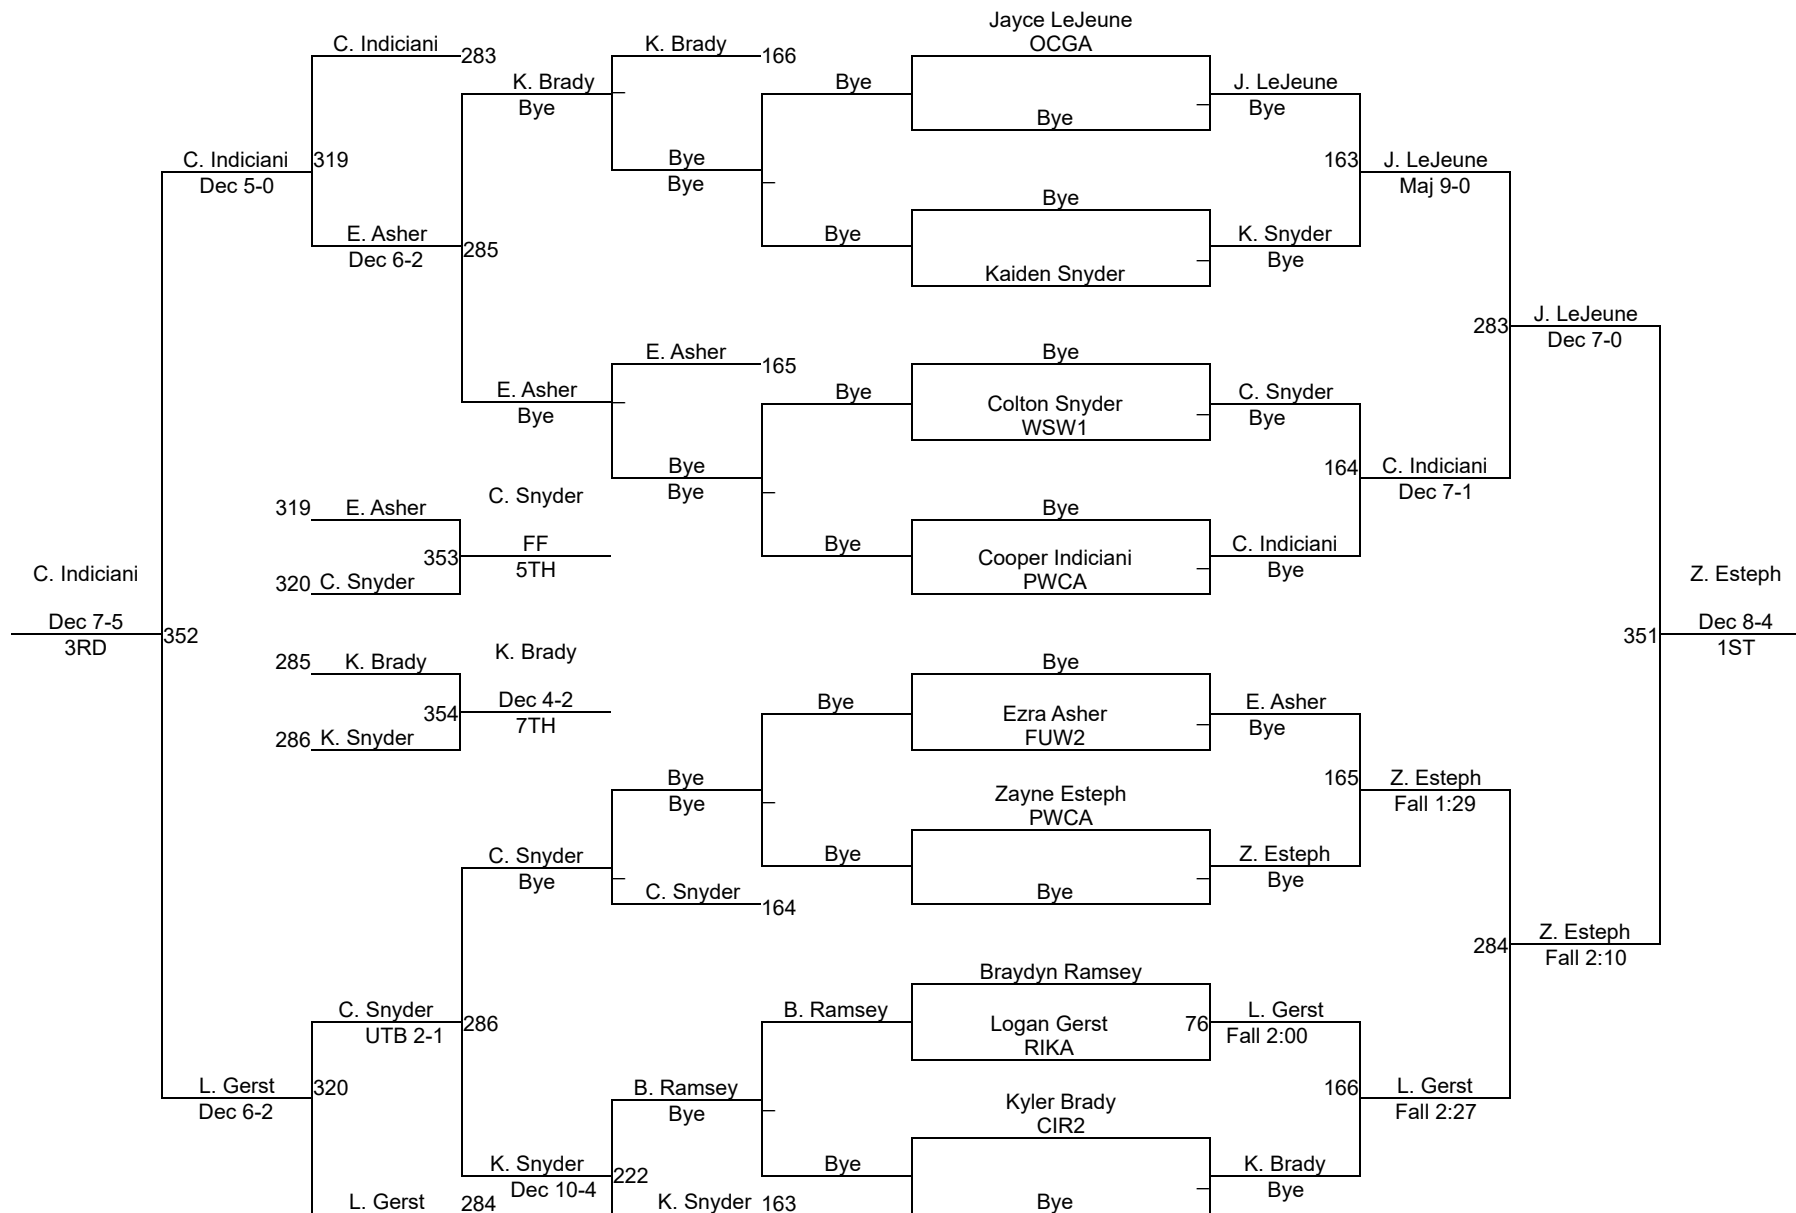

2024 OAC New Lexington JH District

JH AM 74

2024 OAC New Lexington JH District

JH AM 78

2024 OAC New Lexington JH District

JH AM 84

JH AM 84

2024 OAC New Lexington JH District