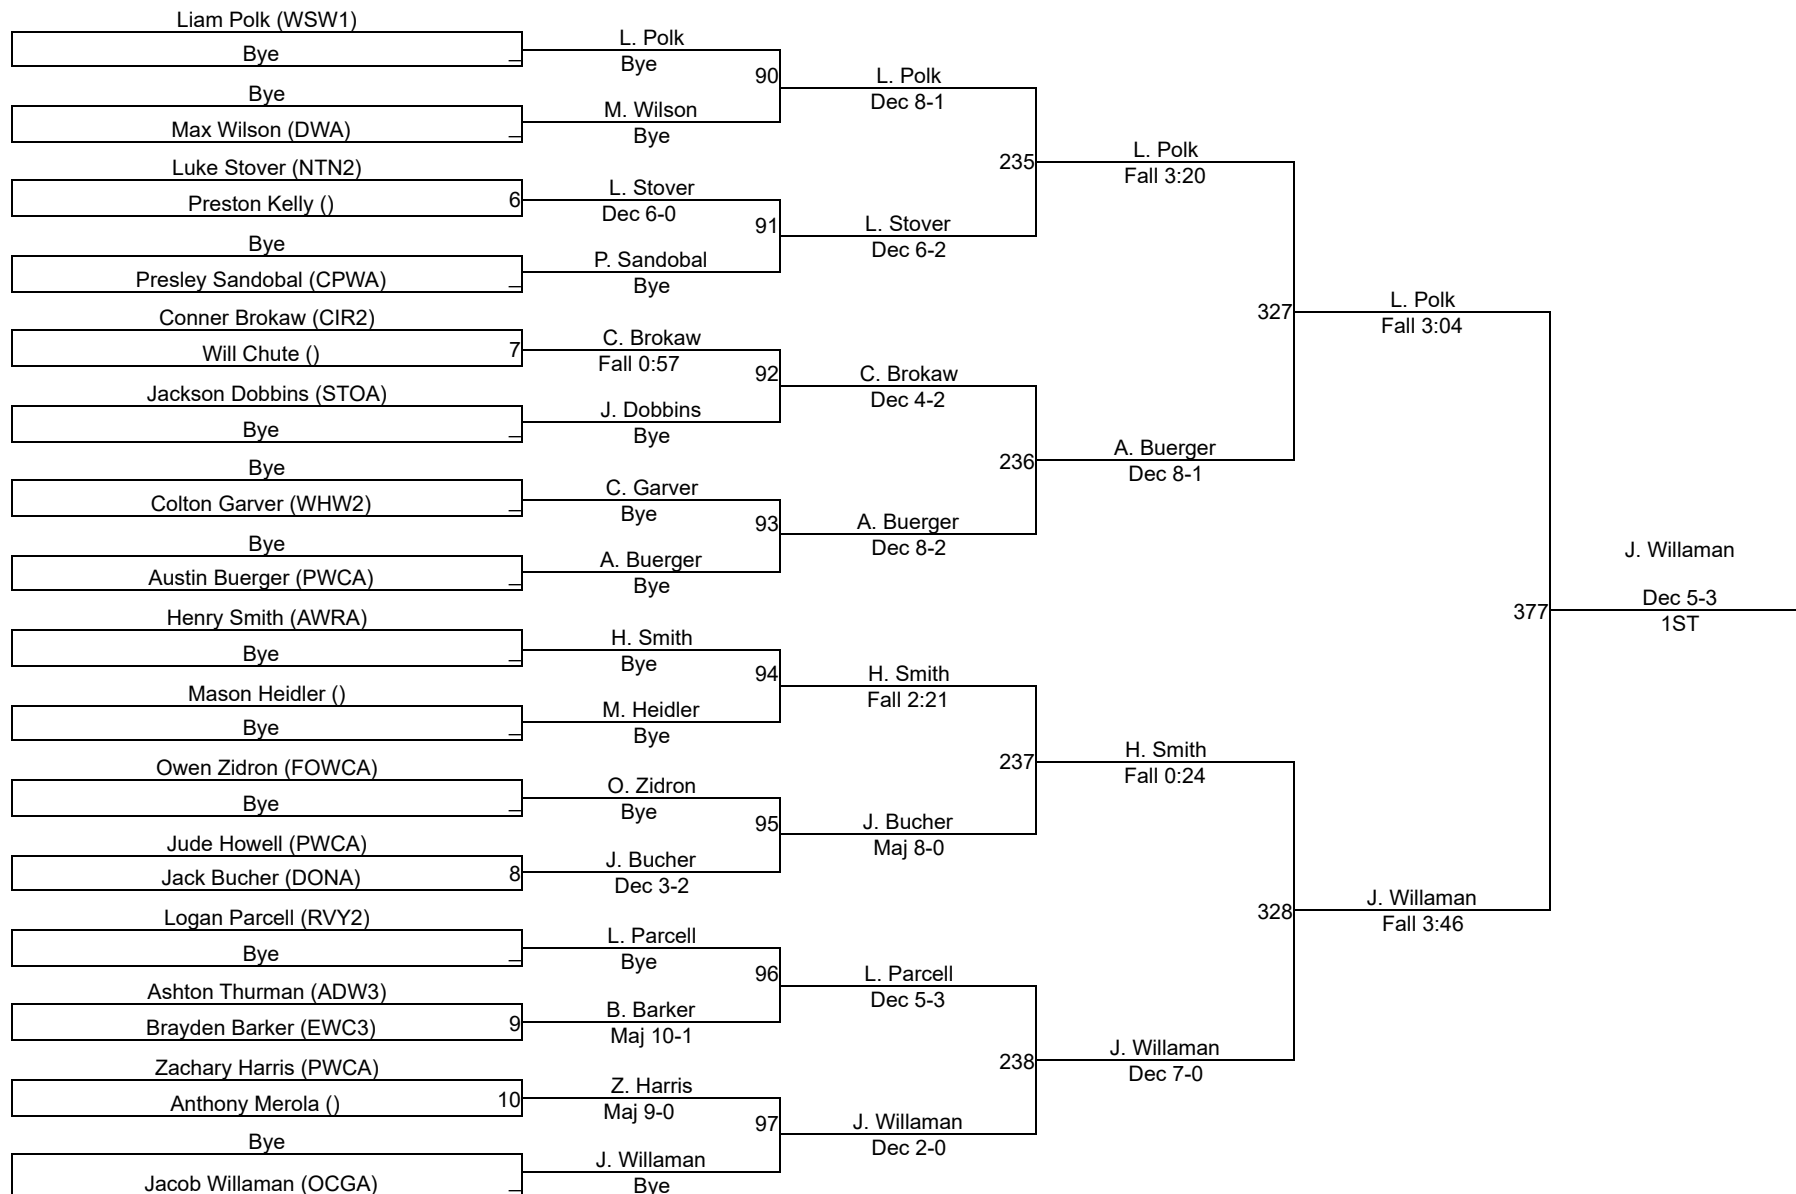

2024 OAC New Lexington JH District

JH AM 90