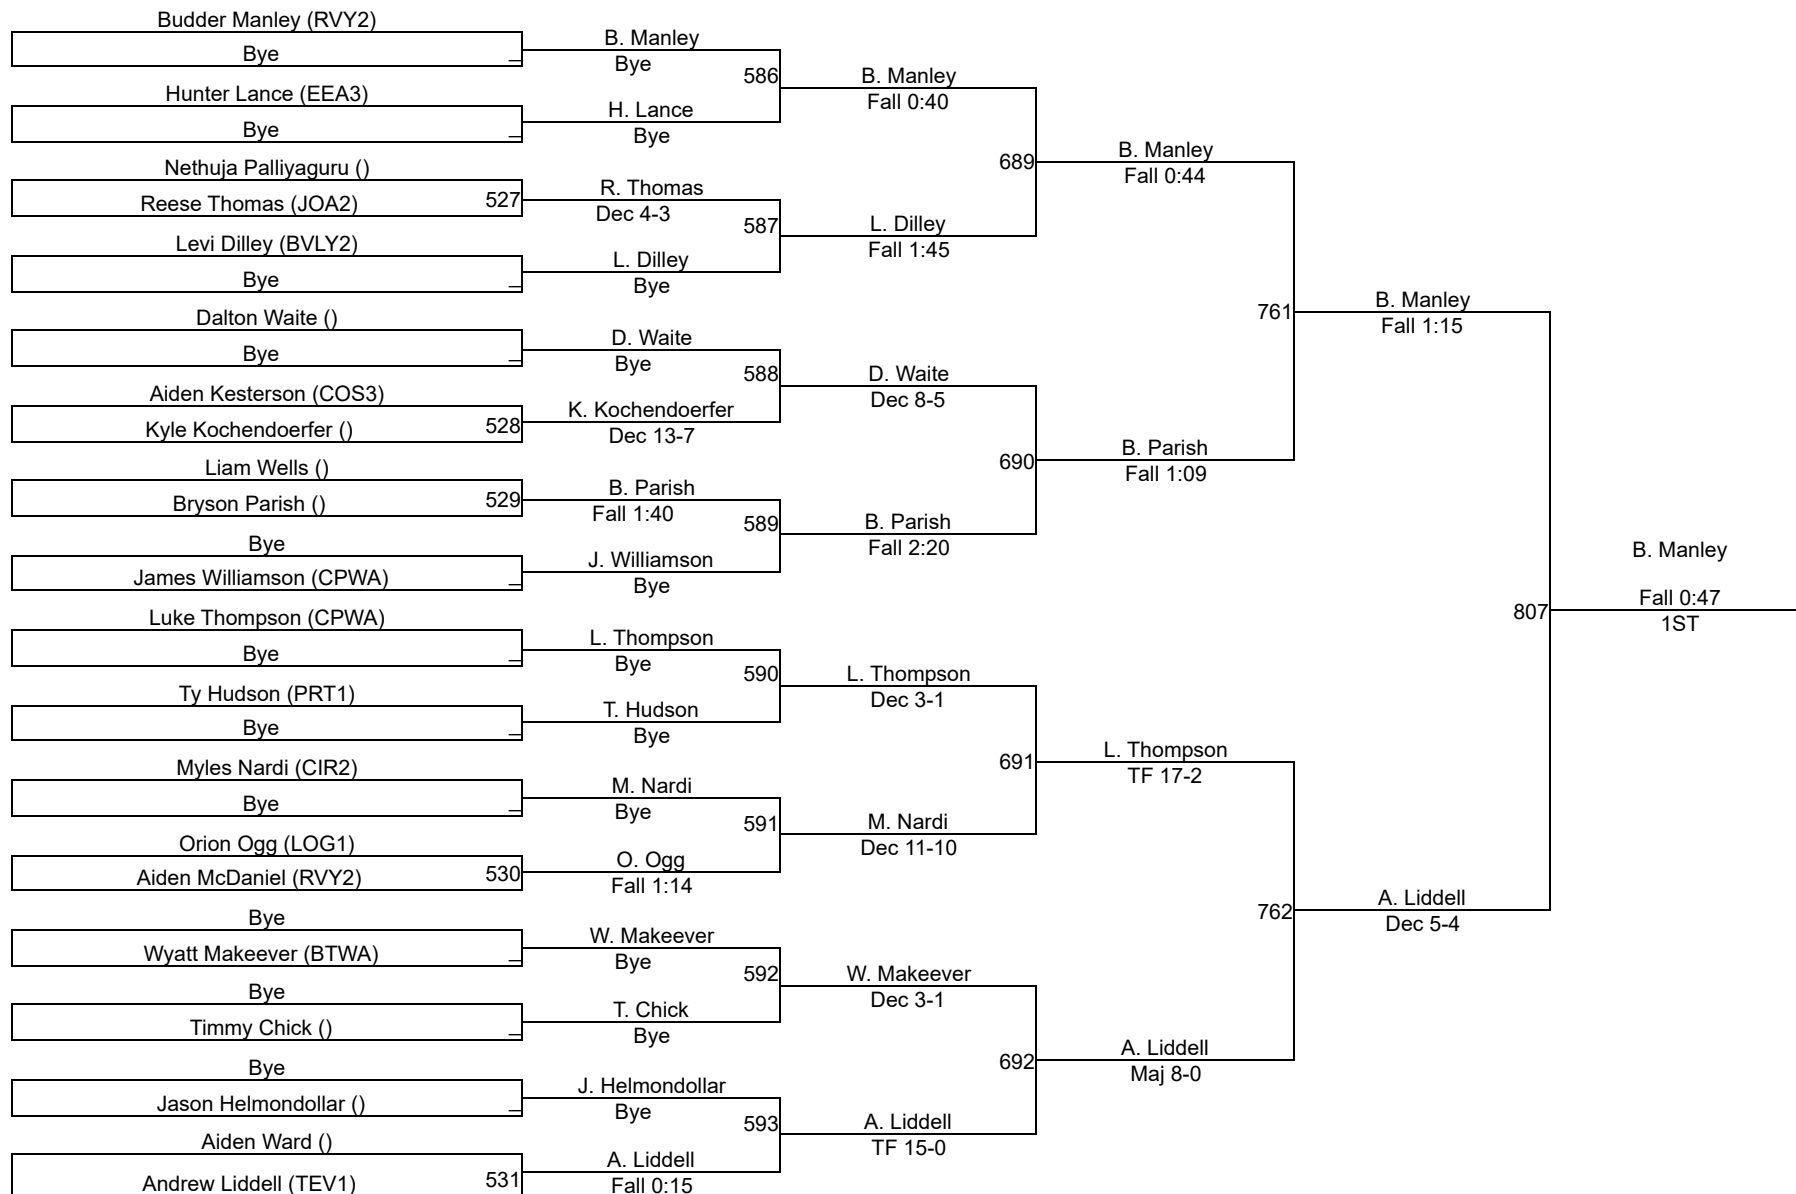

JH AM 120

2024 OAC New Lexington JH District

JH PM 126

JH PM 126

2024 OAC New Lexington JH District

JH PM 132

JH PM 132

2024 OAC New Lexington JH District

JH PM 138

2024 OAC New Lexington JH District

JH PM 146

2024 OAC New Lexington JH District

JH PM 154

JH PM 154

2024 OAC New Lexington JH District

JH PM 164