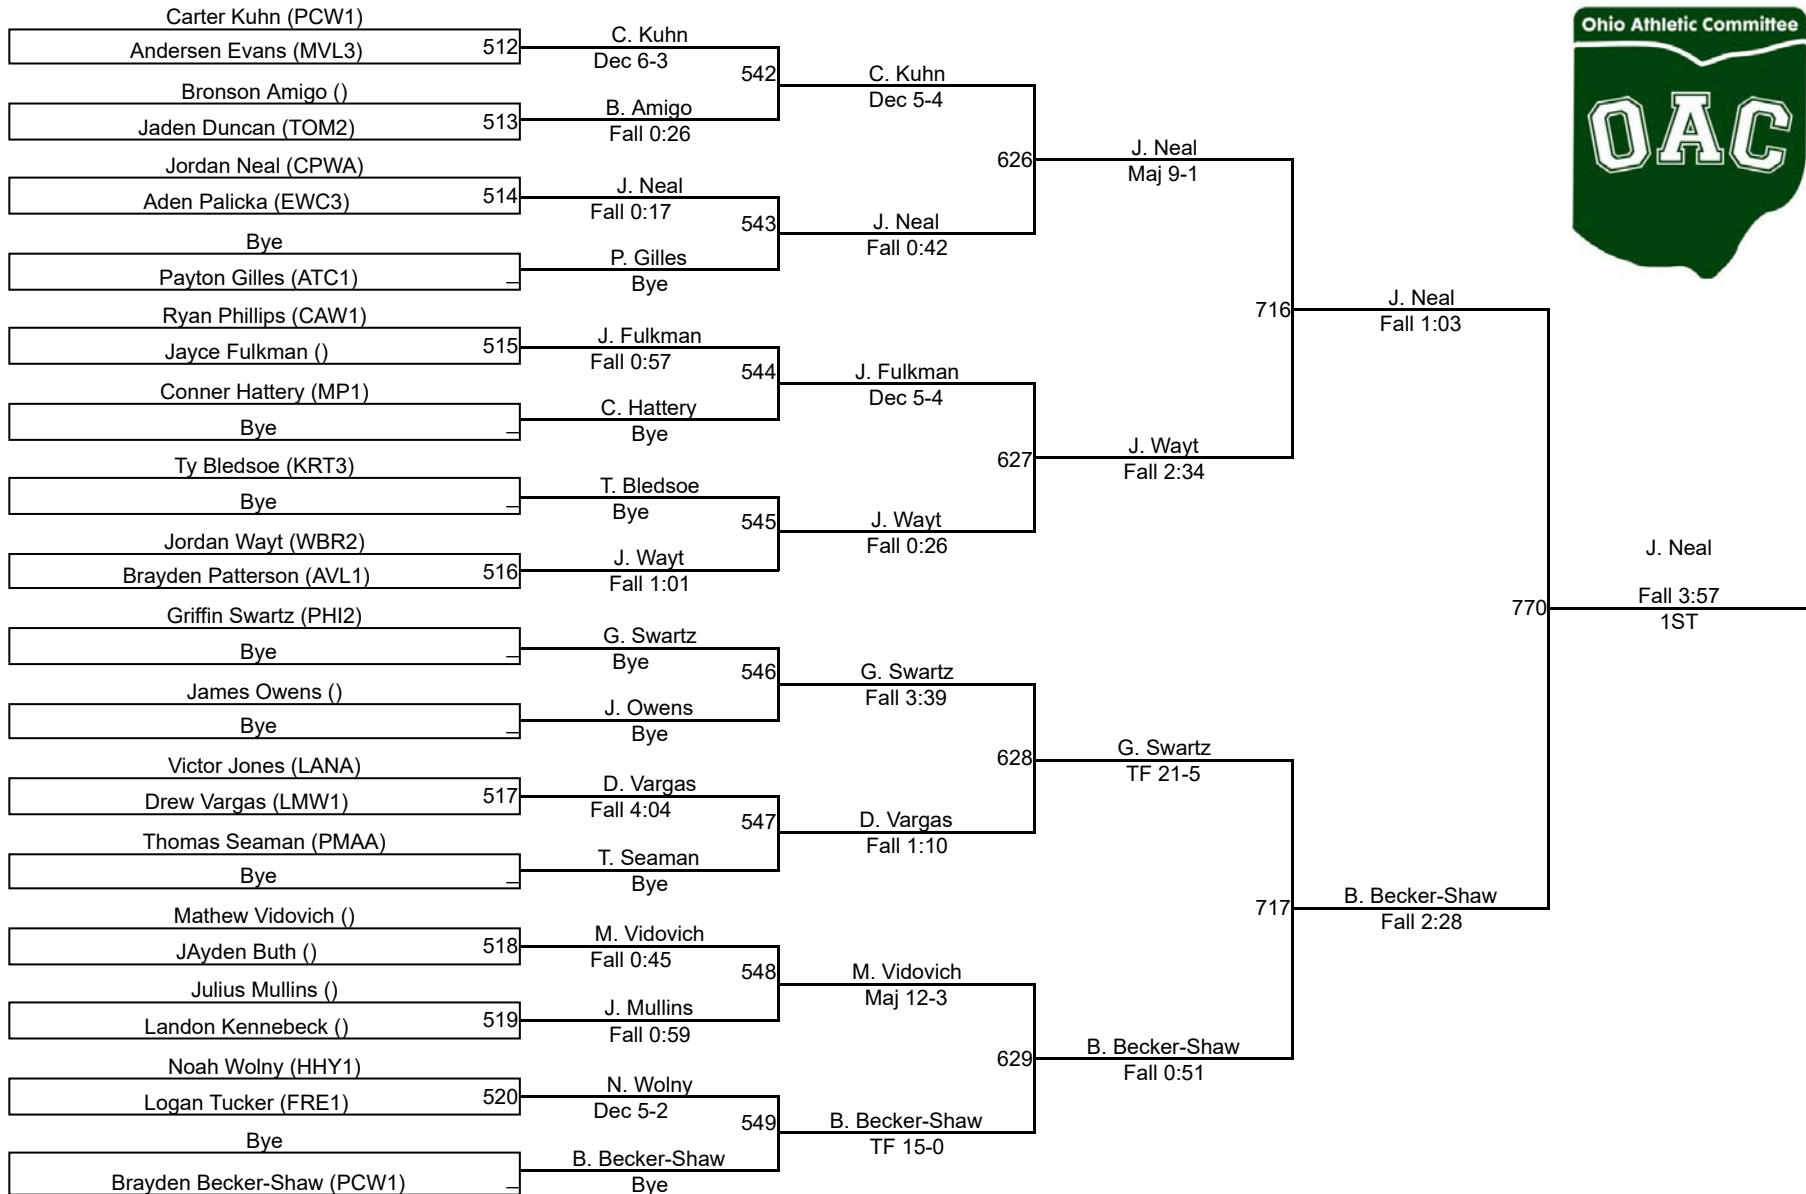

2022 OAC Norwalk Junior High District

JH PM 132