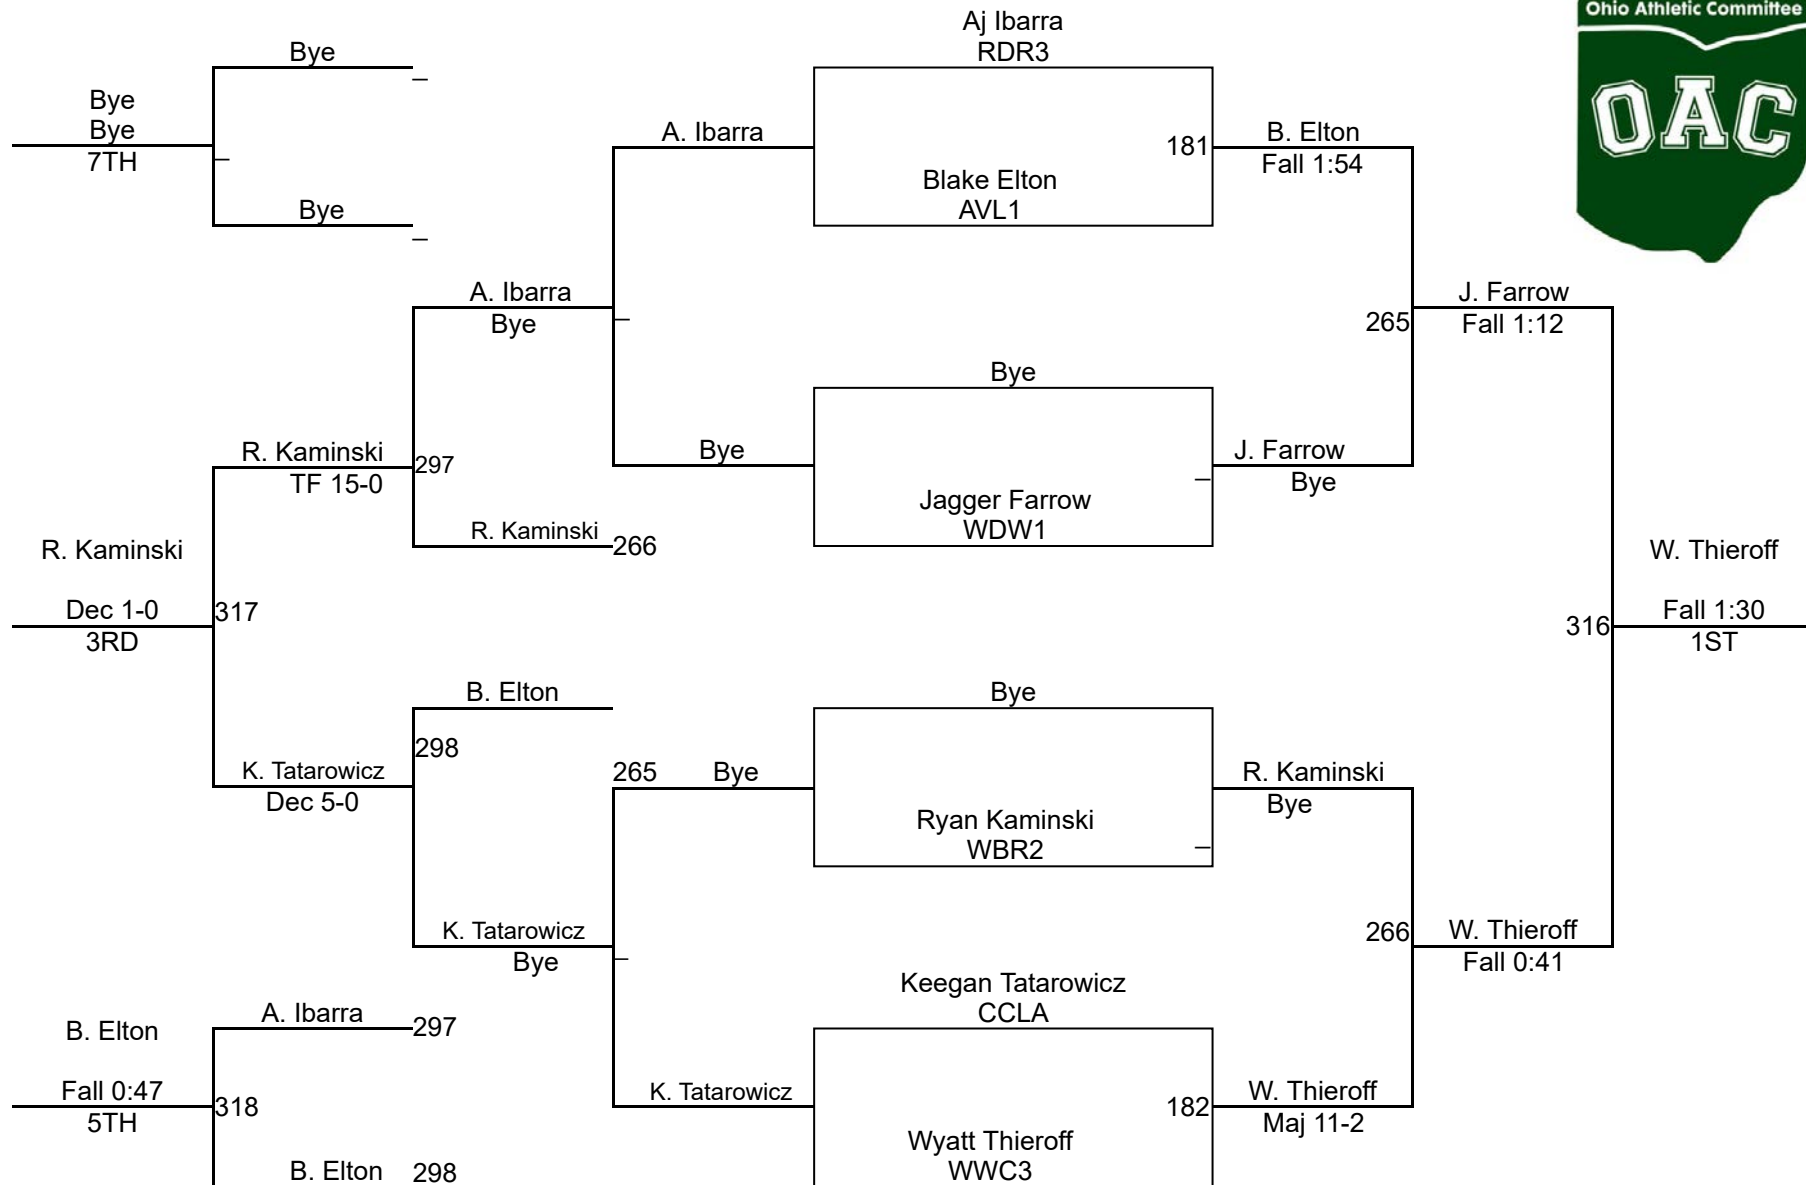

2022 OAC Norwalk Junior High District

JH AM 78