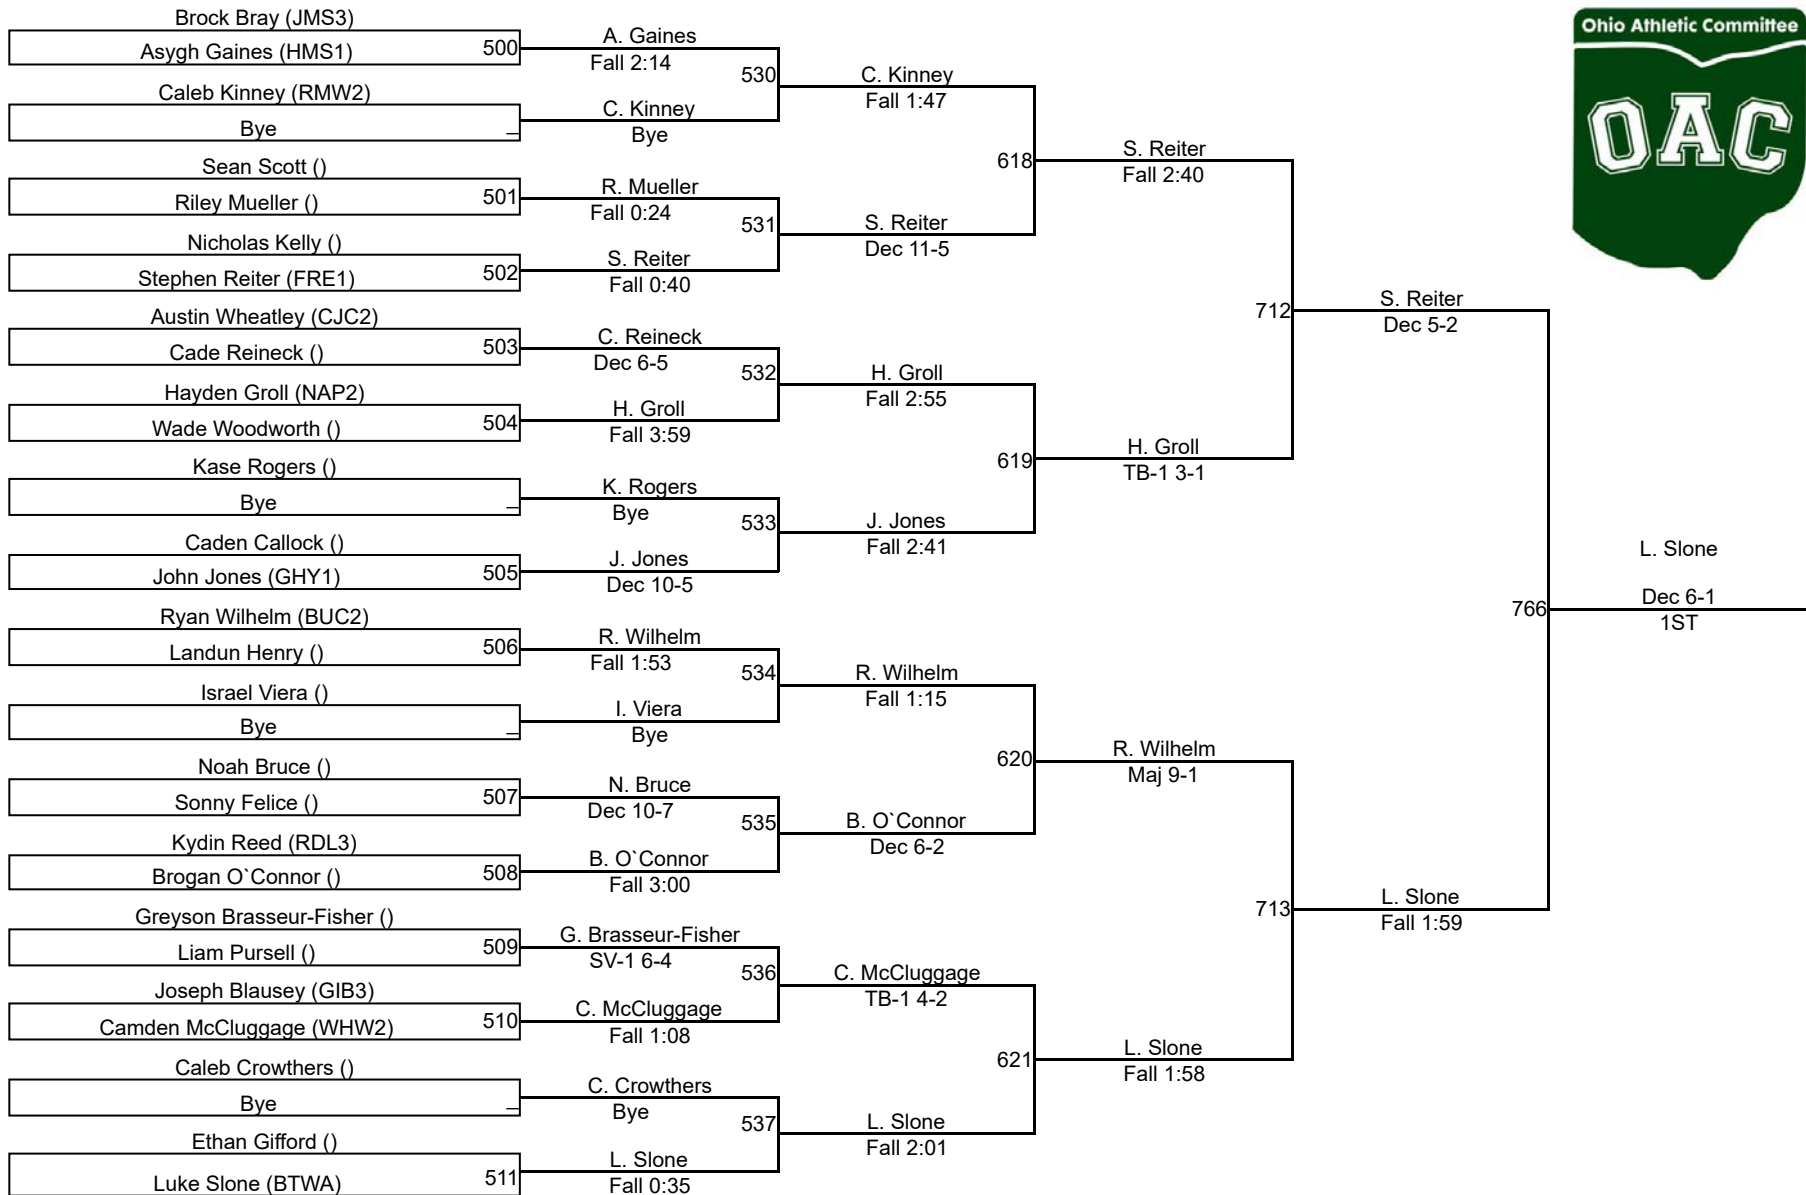

2022 OAC Norwalk Junior High District

JH PM 126