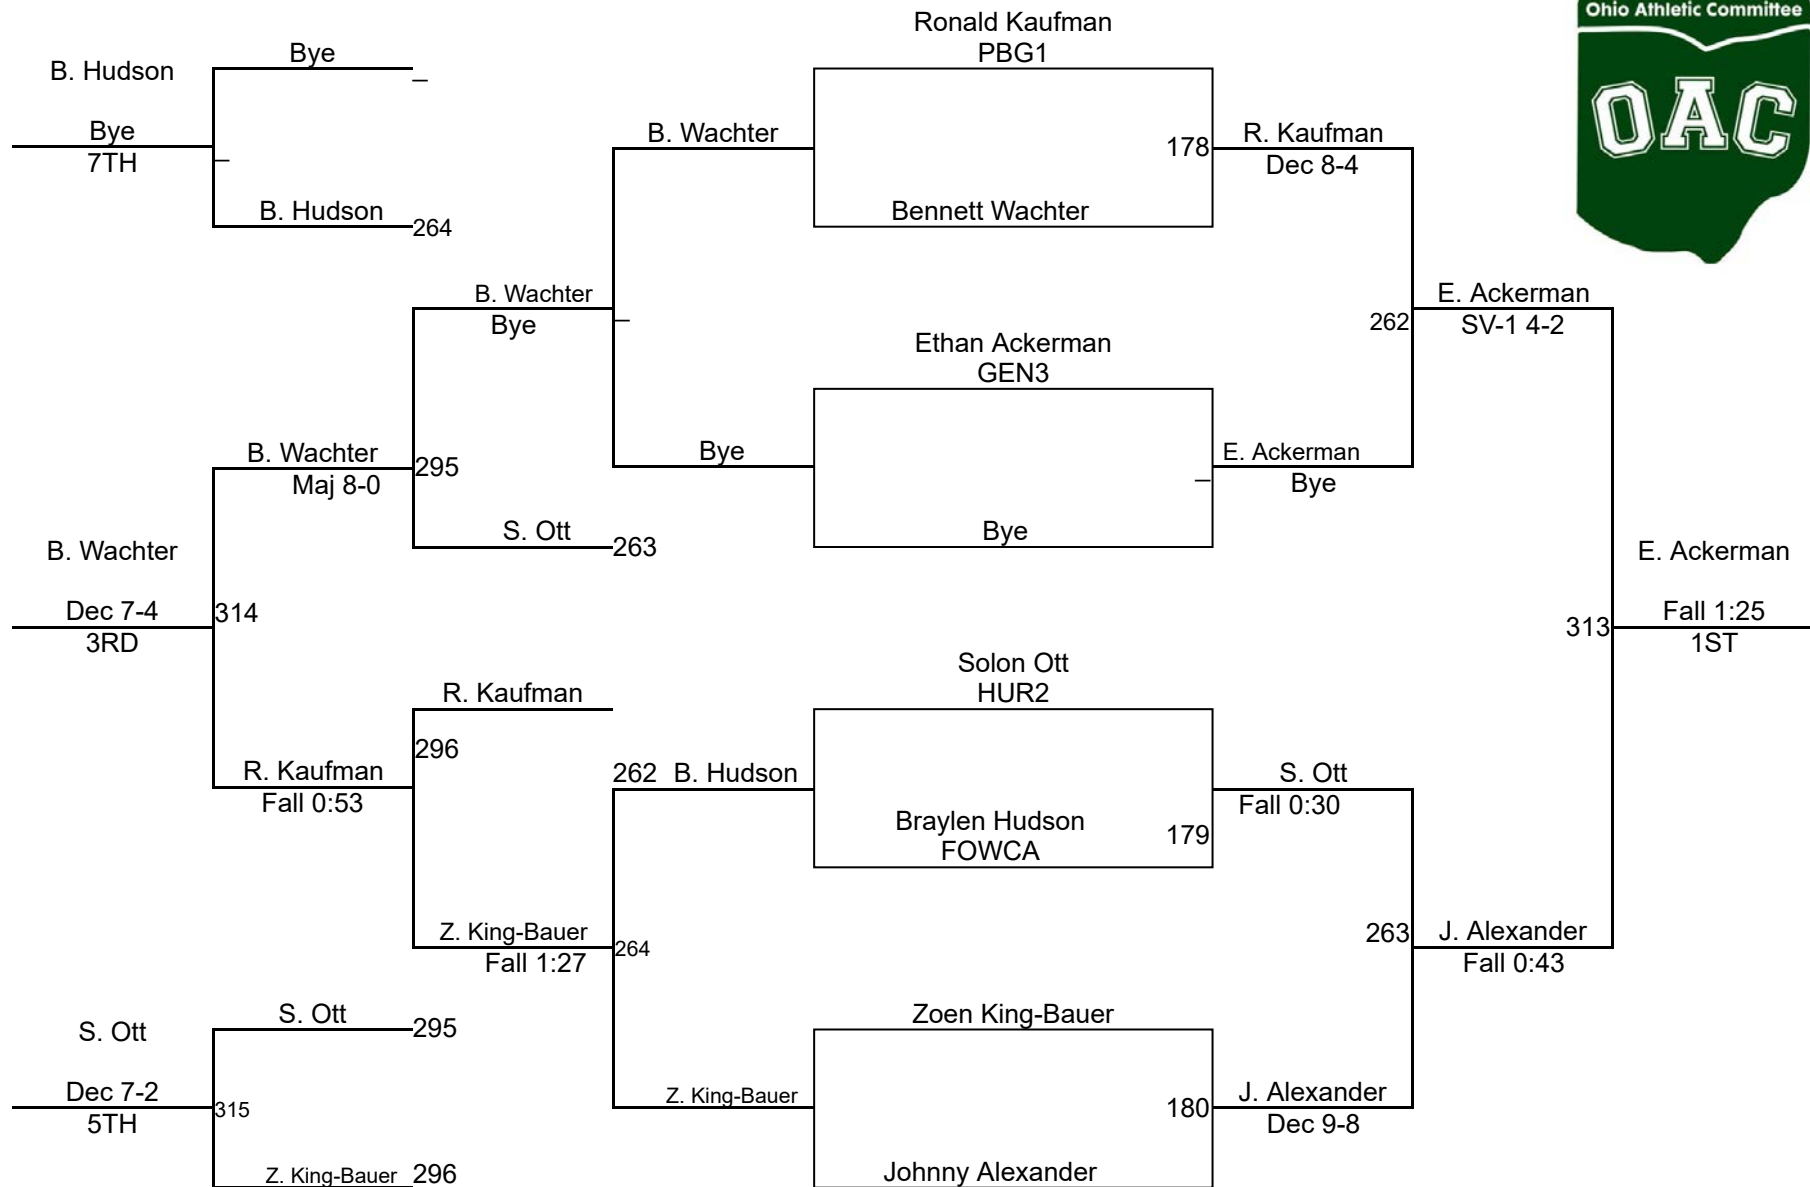

# 2022 OAC Norwalk Junior High District

**JH AM 74**