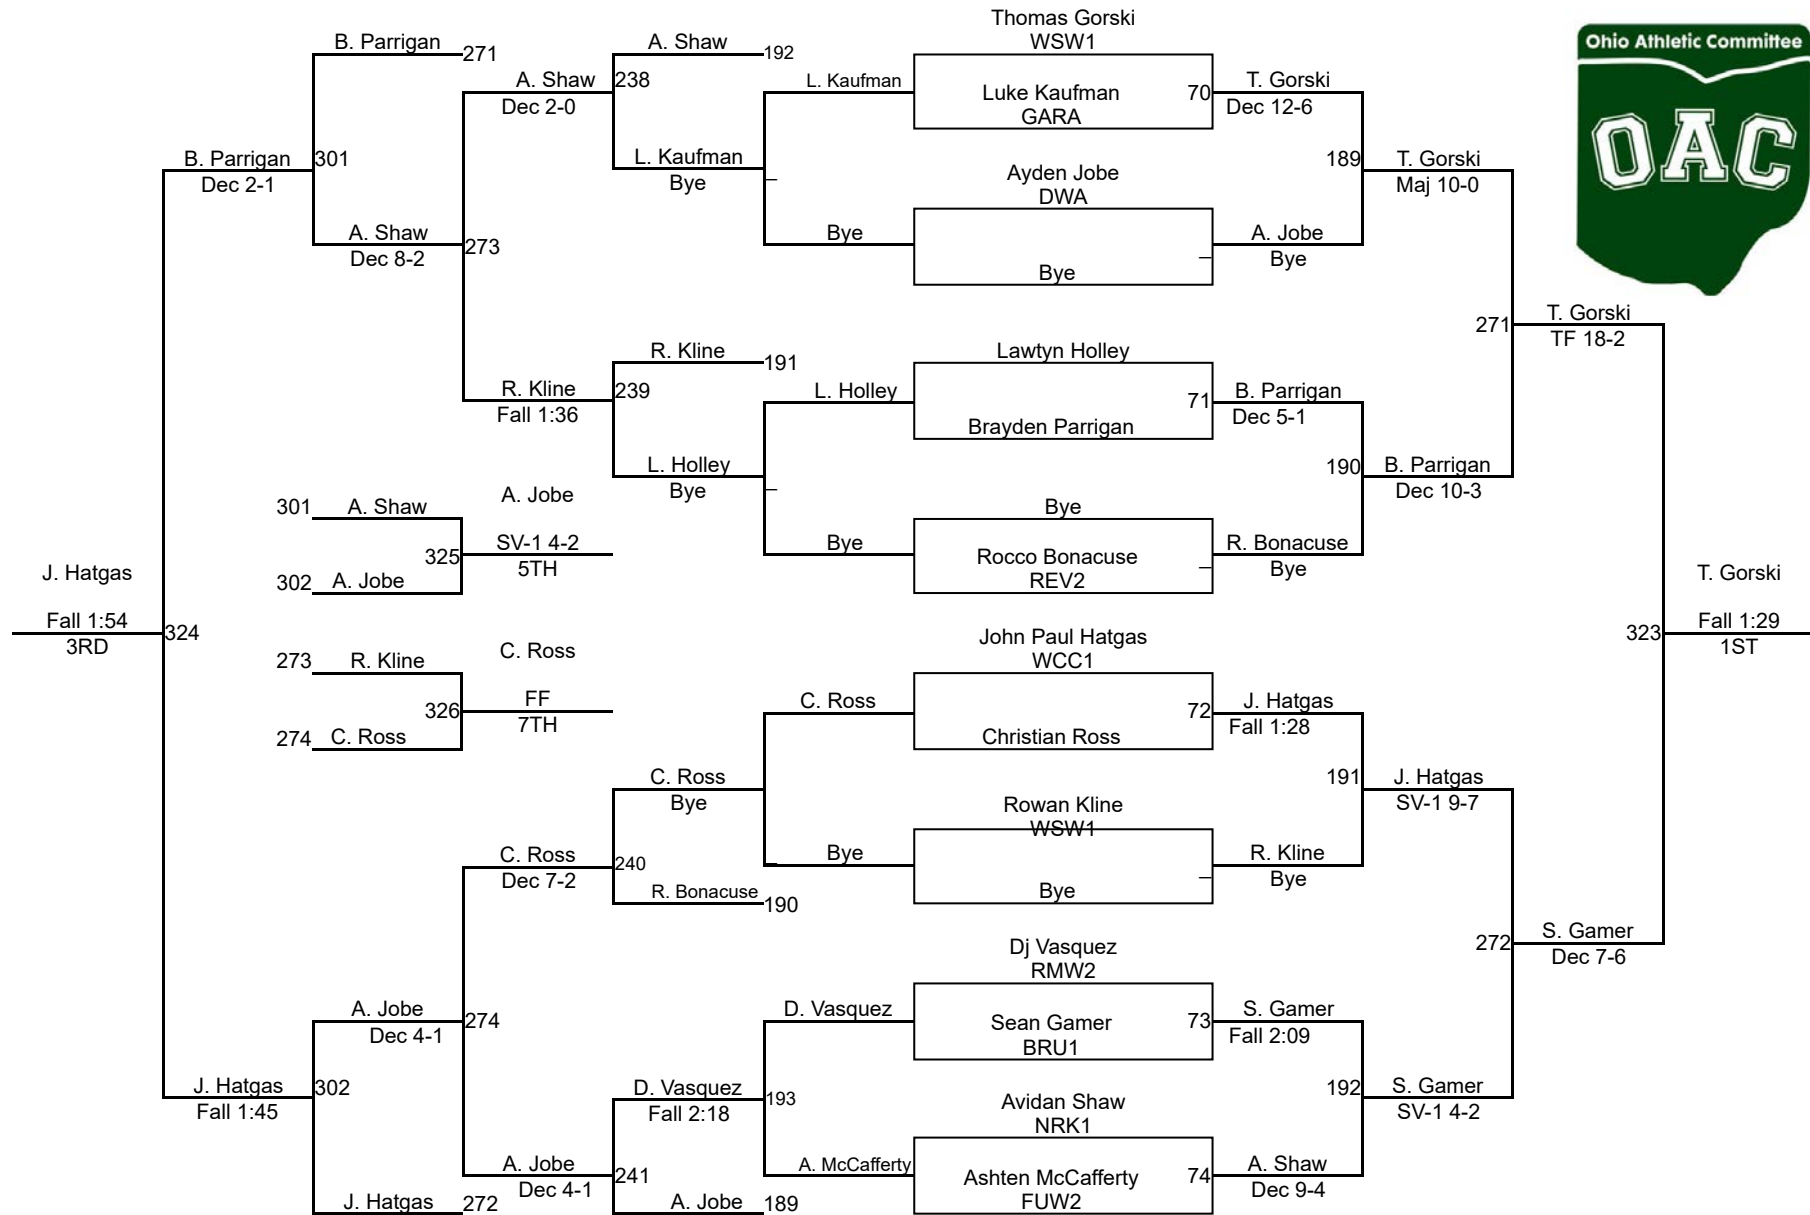

2022 OAC Norwalk Junior High District

JH AM 90