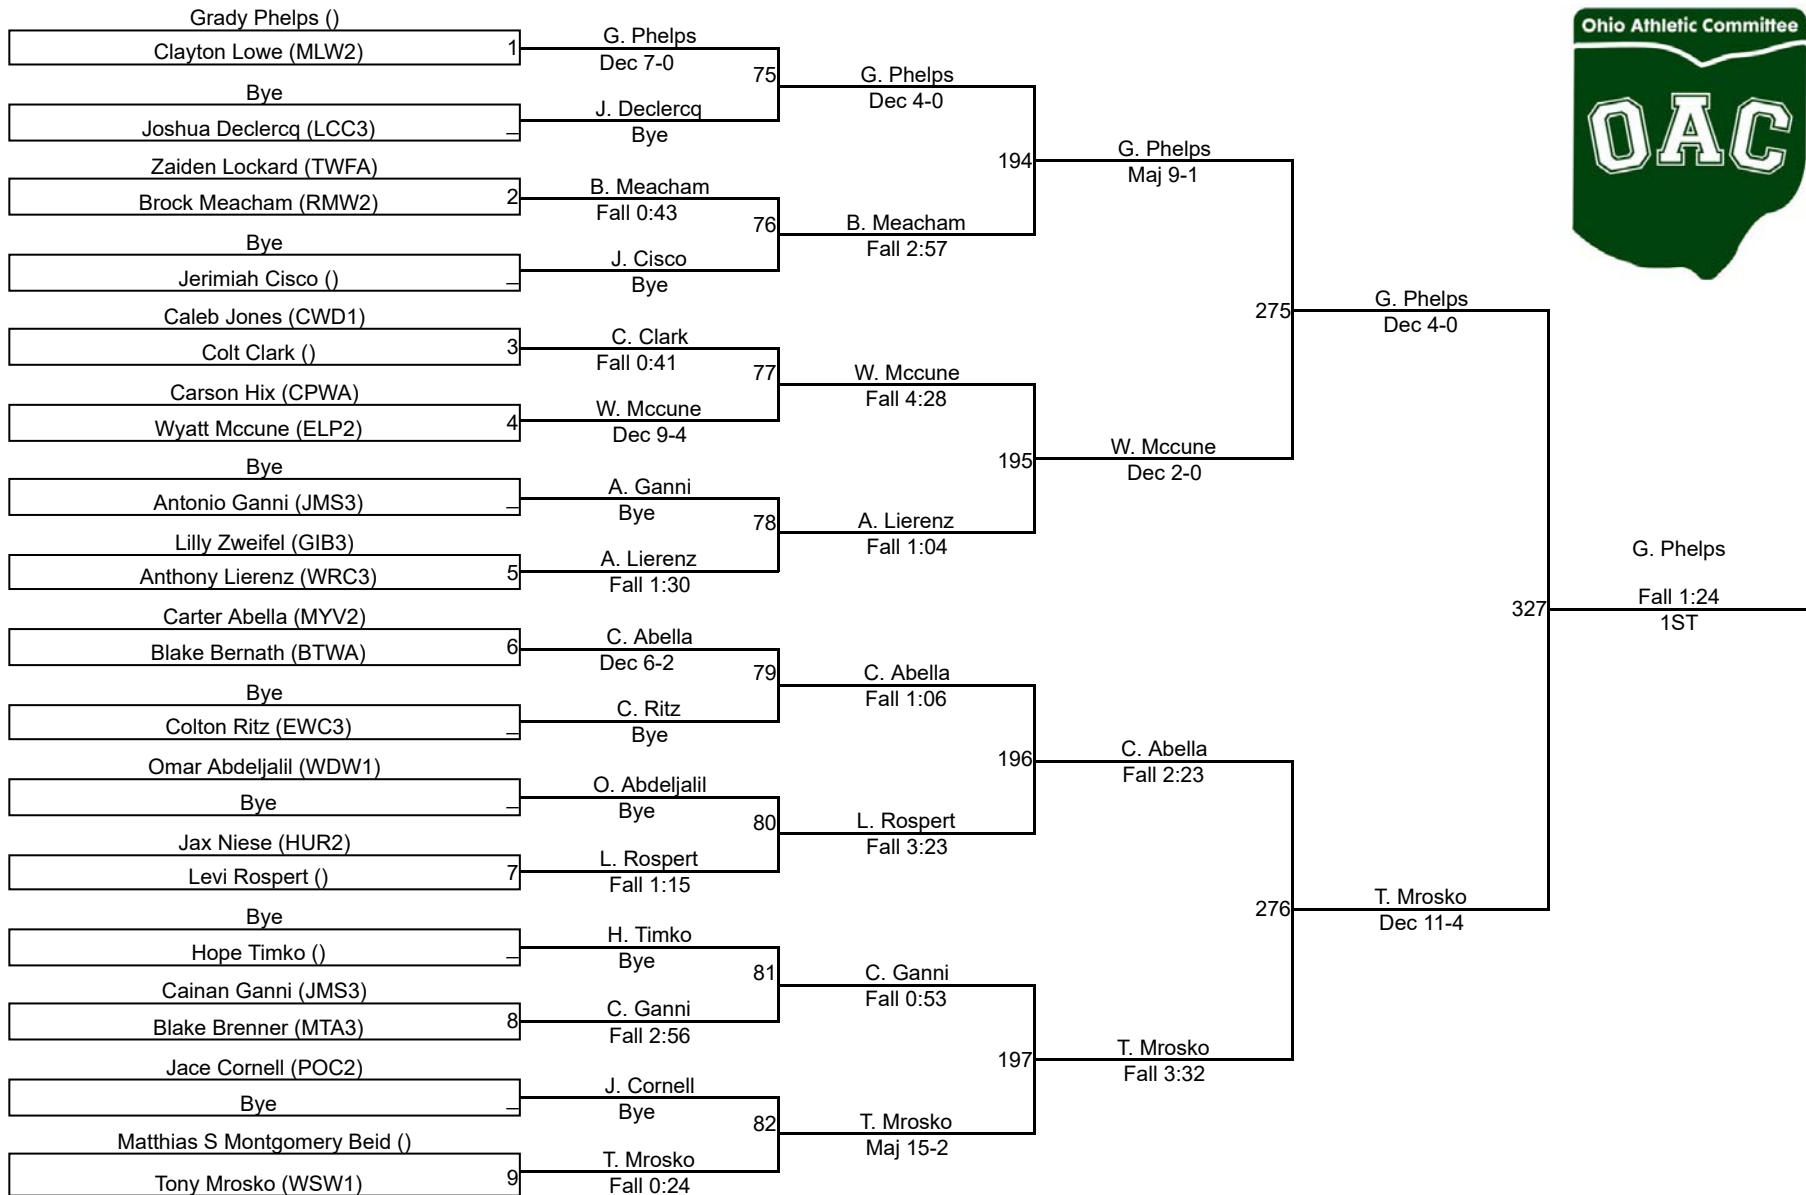

2022 OAC Norwalk Junior High District

JH AM 96