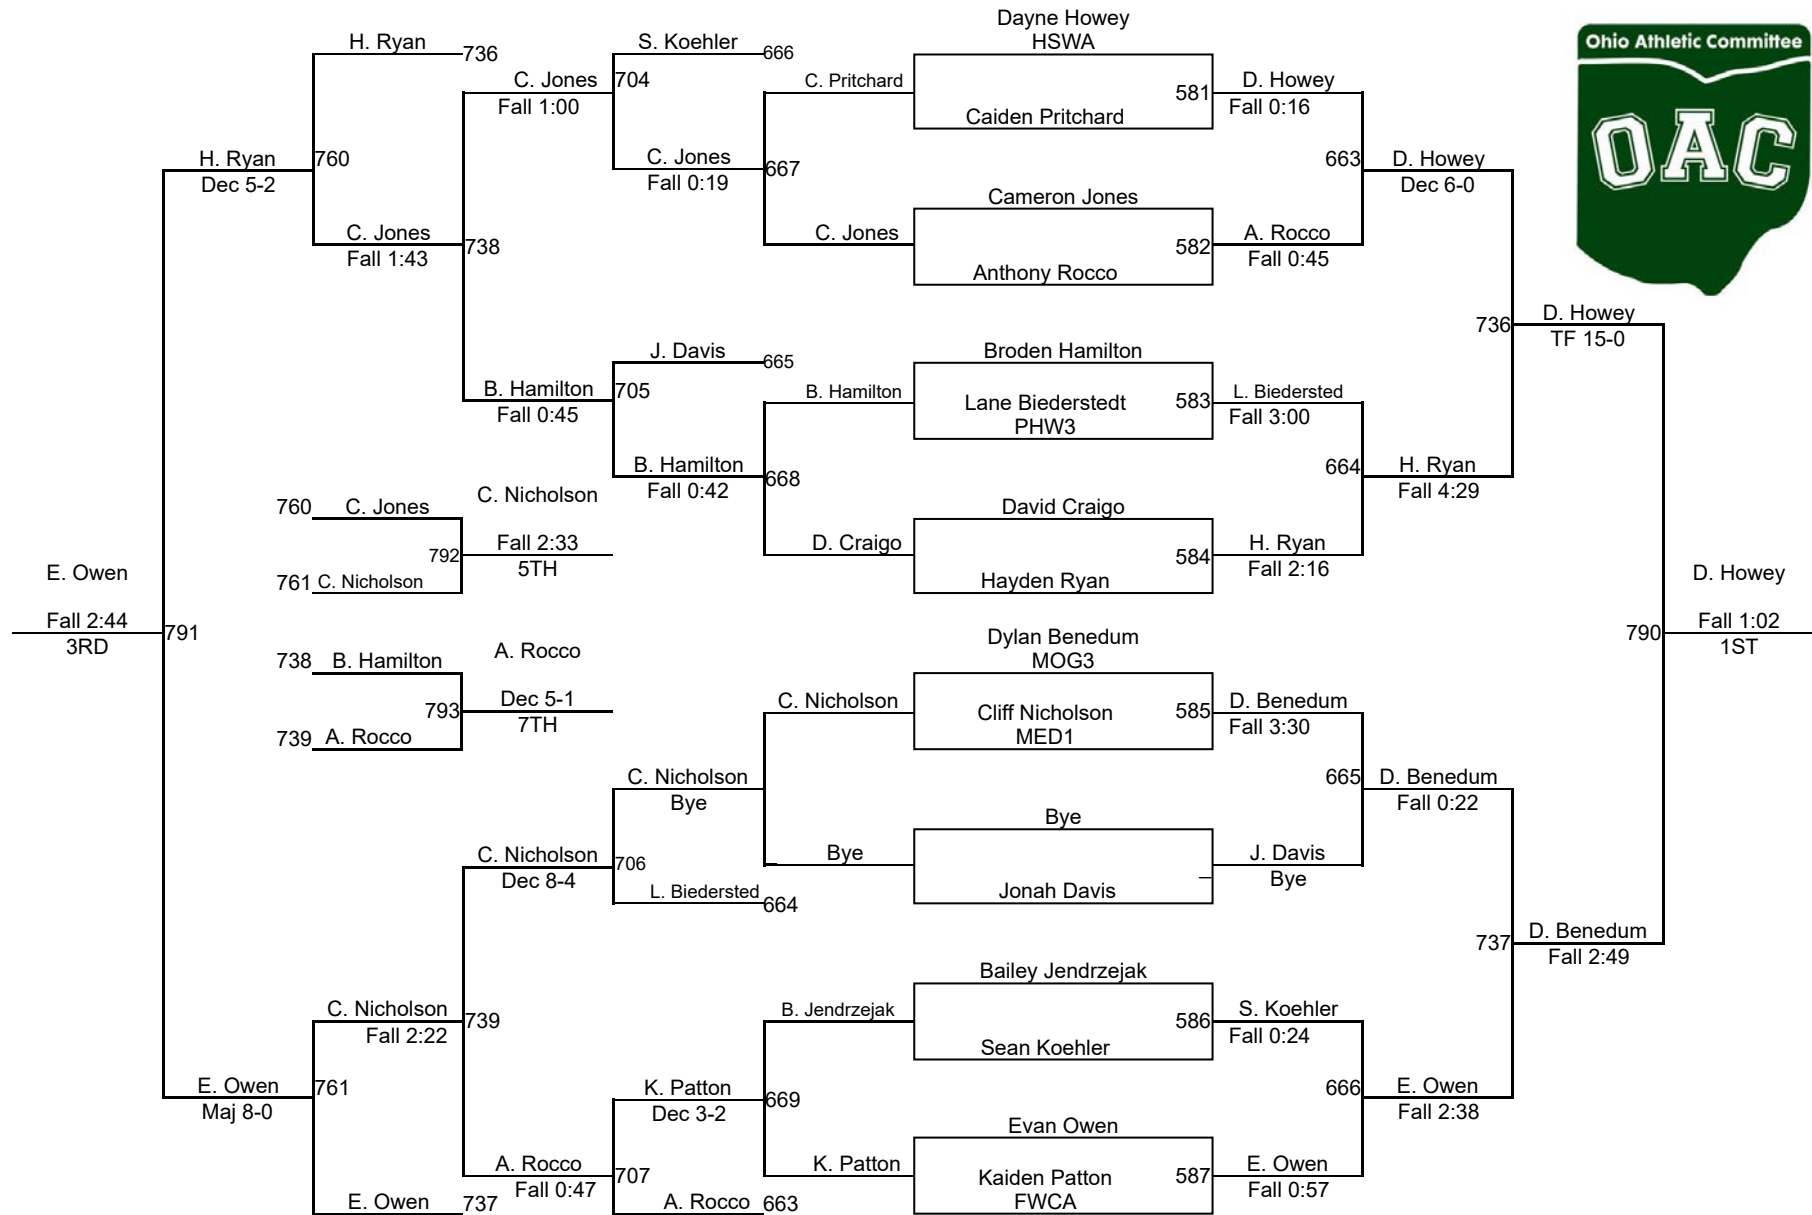

2022 OAC Norwalk Junior High District

JH PM 176