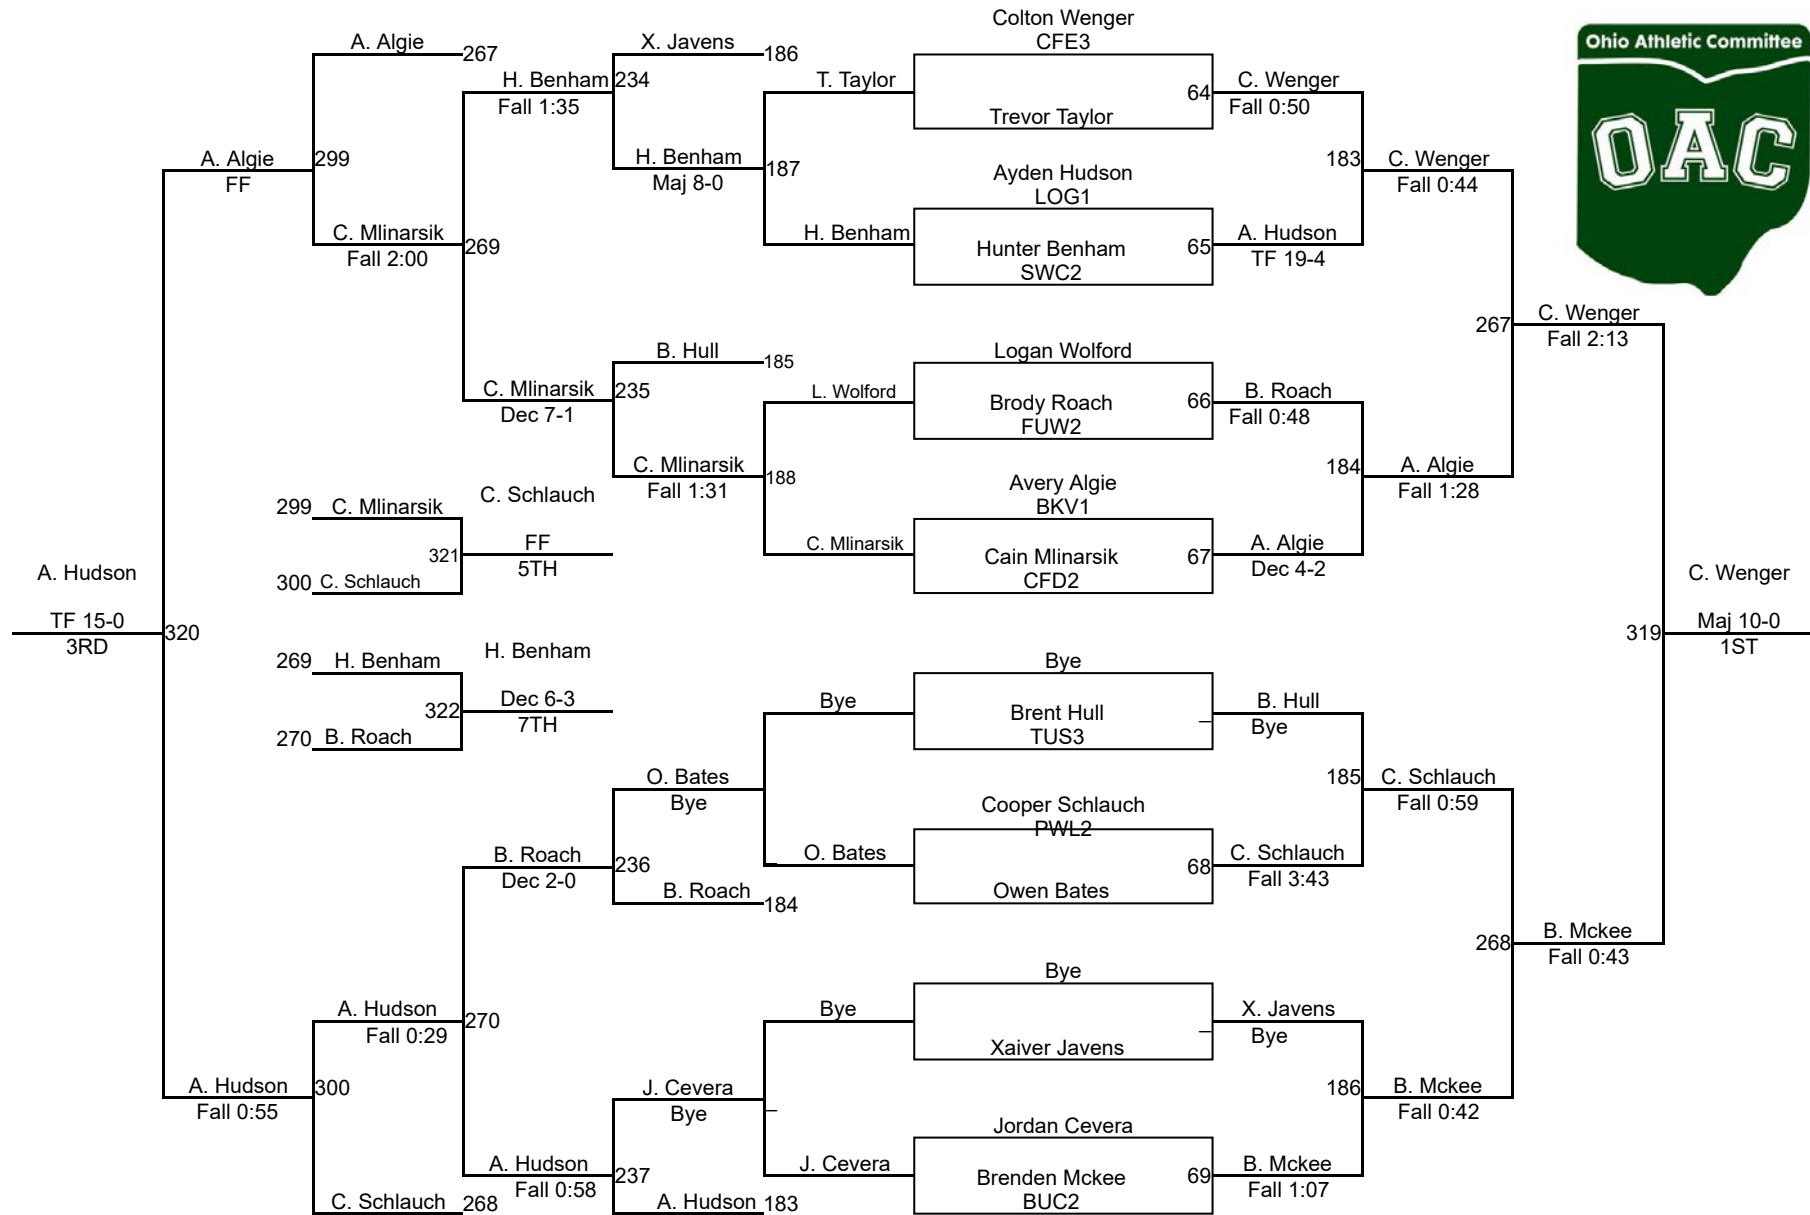

2022 OAC Norwalk Junior High District

JH AM 84