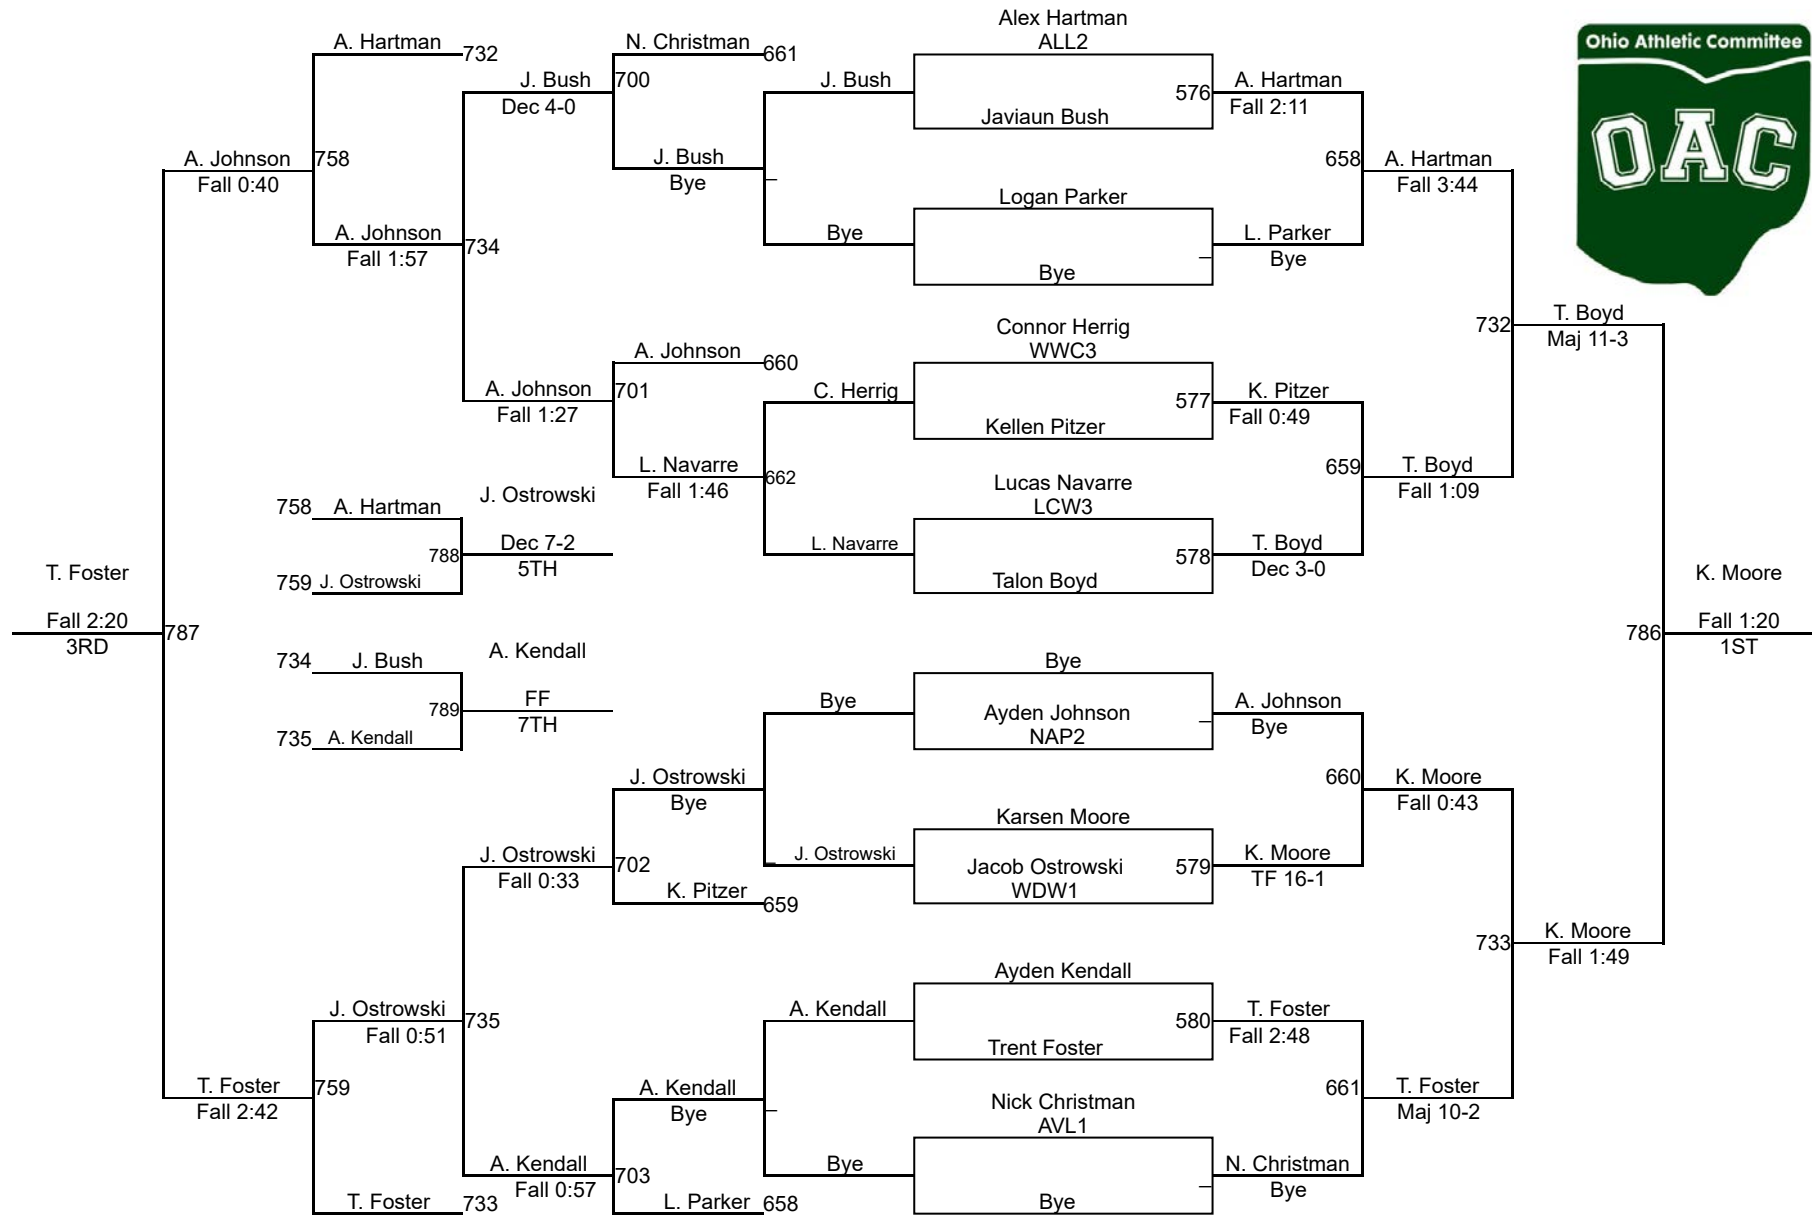

2022 OAC Norwalk Junior High District

JH PM 164