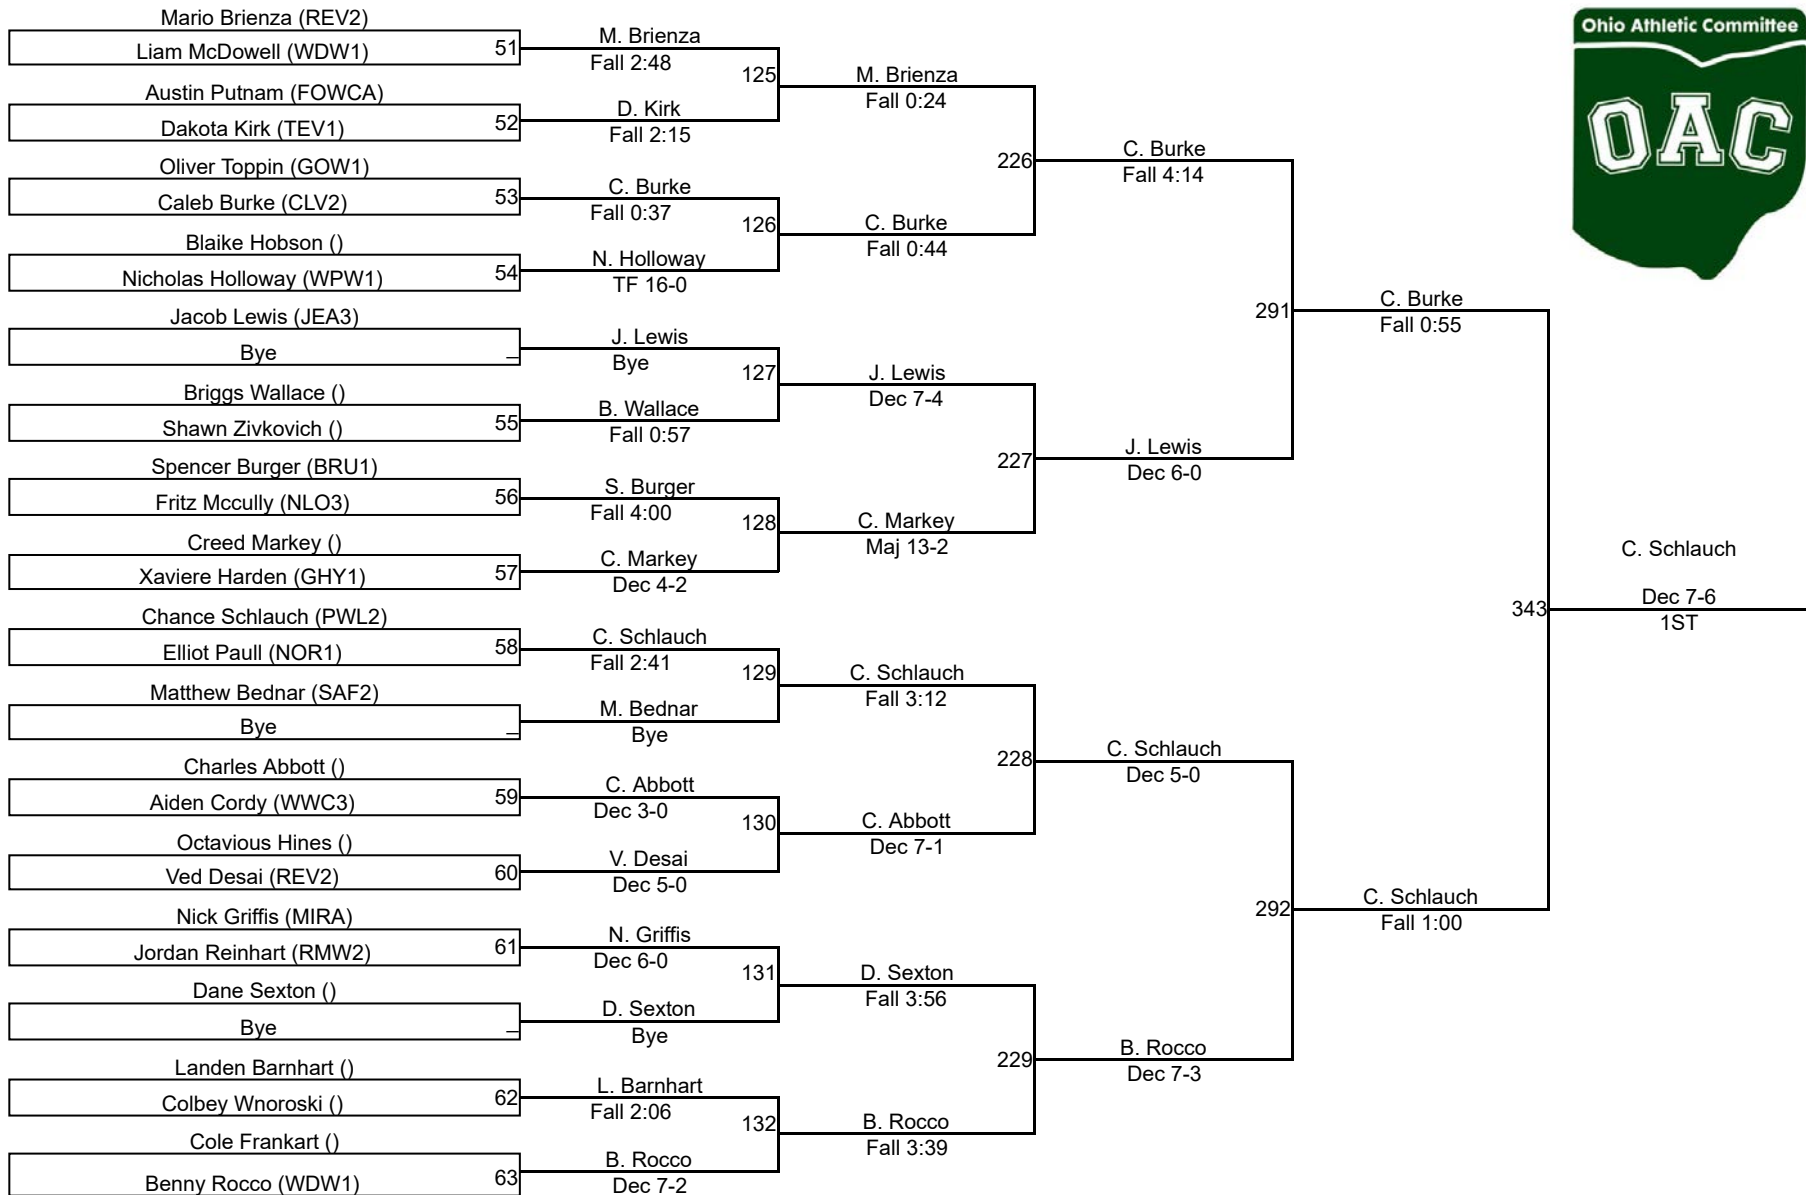

2022 OAC Norwalk Junior High District

JH AM 120