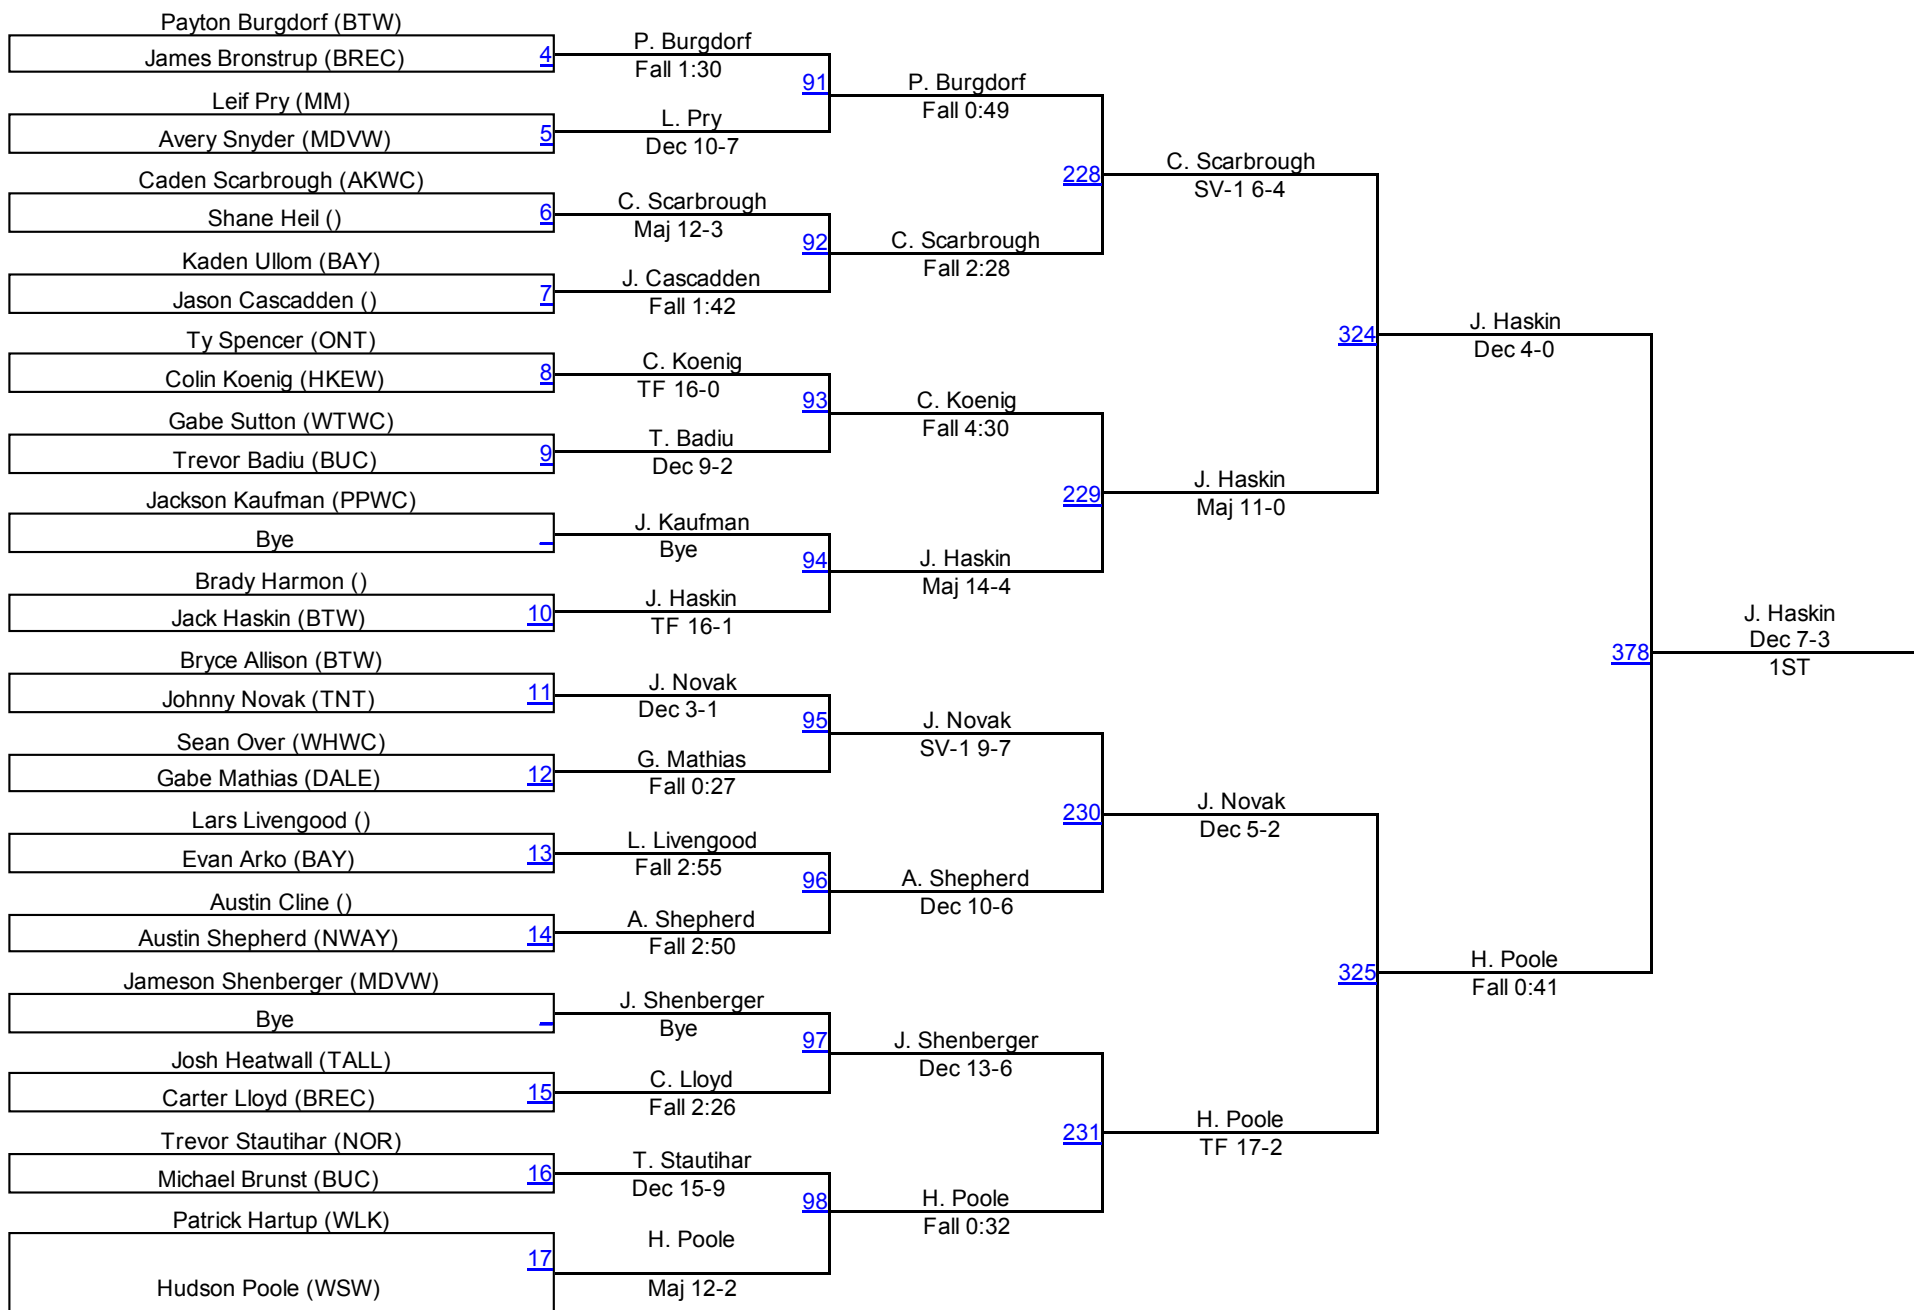

2016 OAC Norwalk Junior High District

JH AM 84

JH AM 84

2016 OAC Norwalk Junior High District

JH AM 90

JH AM 90

2016 OAC Norwalk Junior High District

JH AM 96