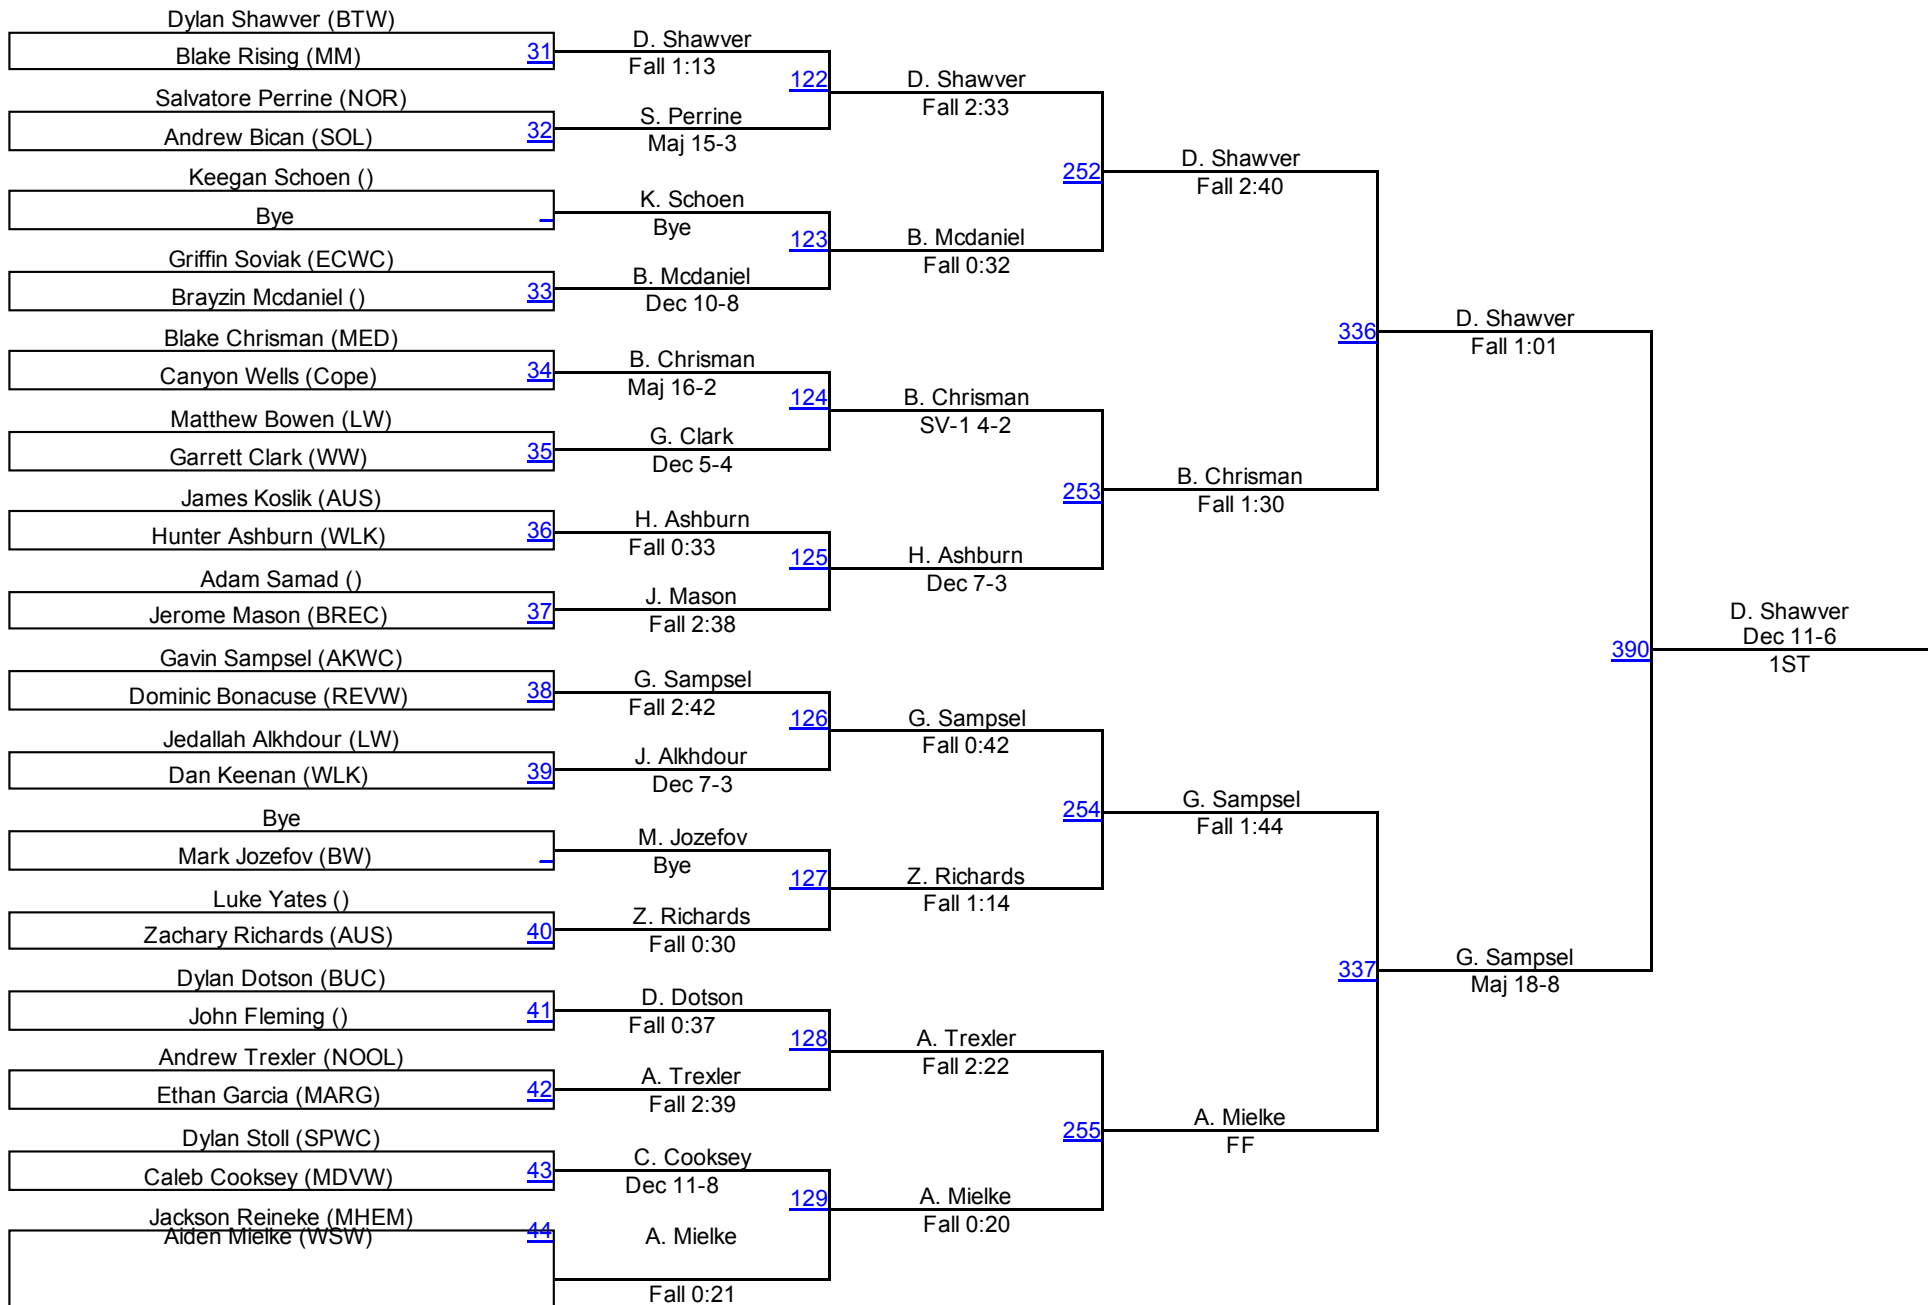

JH AM 96

2016 OAC Norwalk Junior High District

JH AM 102

JH AM 102

2016 OAC Norwalk Junior High District

JH AM 108

JH AM 108

2016 OAC Norwalk Junior High District