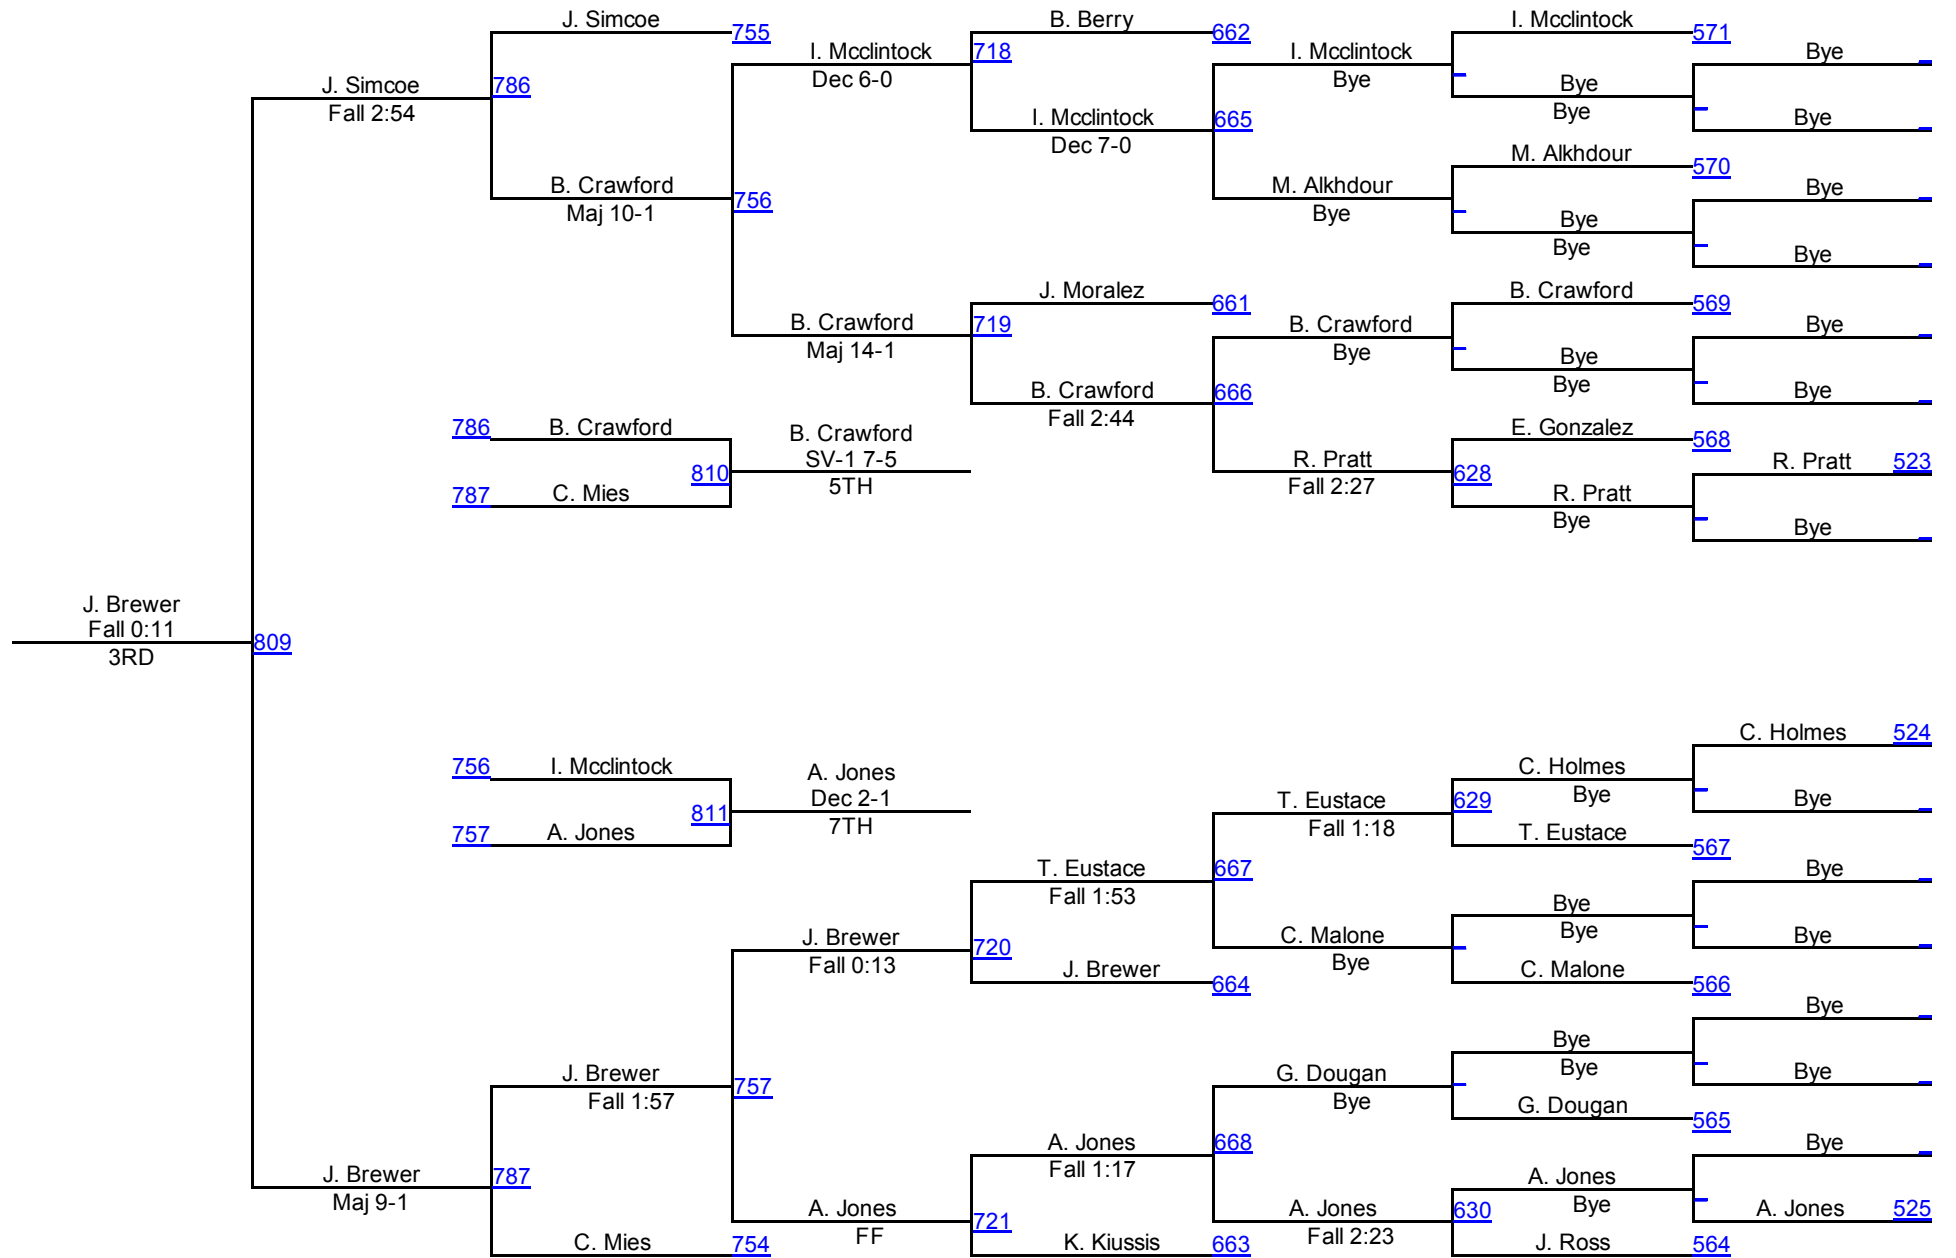

2016 OAC Norwalk Junior High District

JH PM 132

JH PM 132

2016 OAC Norwalk Junior High District

JH PM 138

JH PM 138

2016 OAC Norwalk Junior High District

JH PM 146