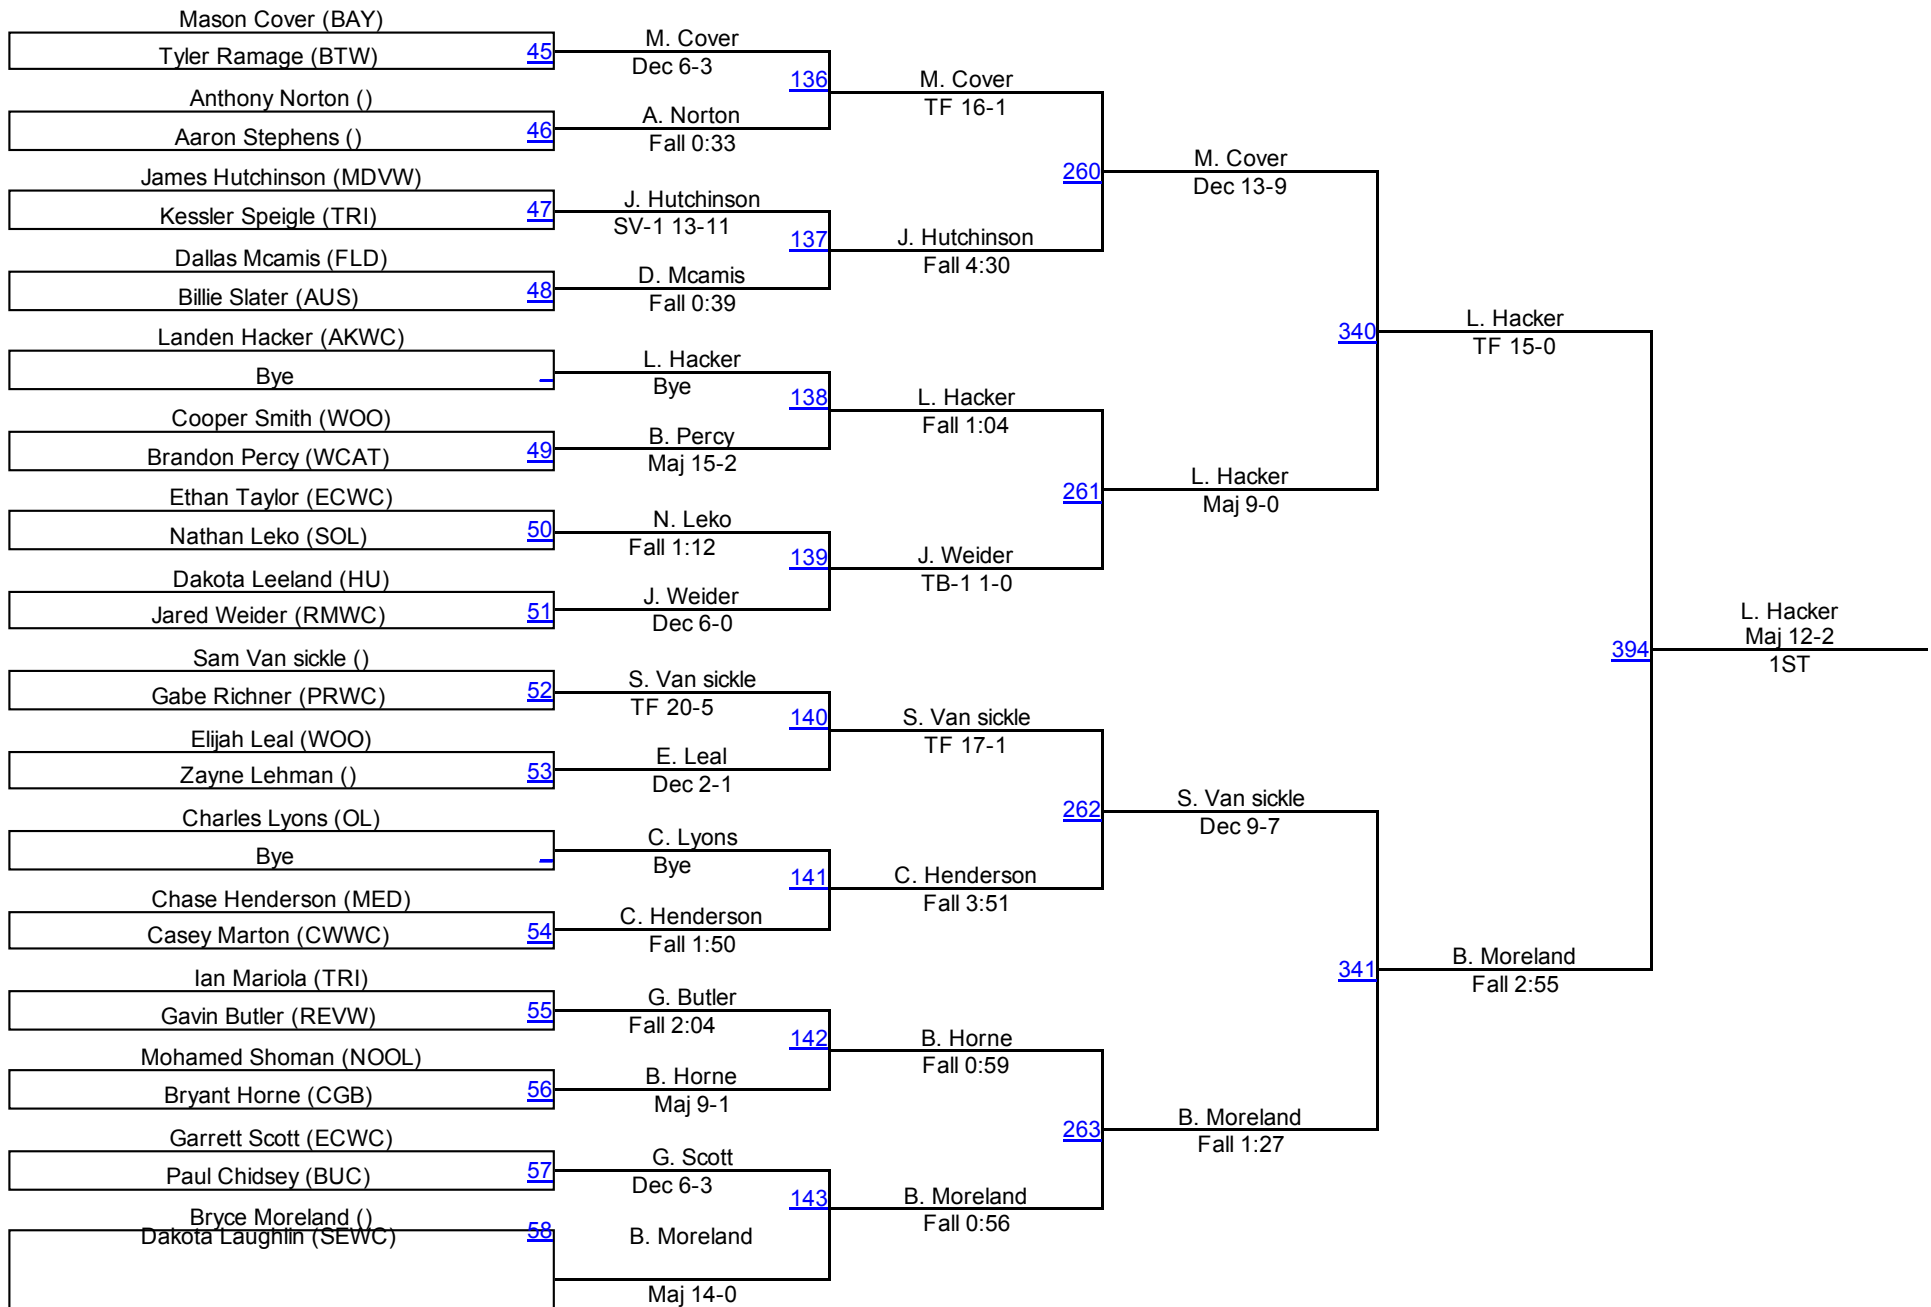

2016 OAC Norwalk Junior High District

JH AM 114