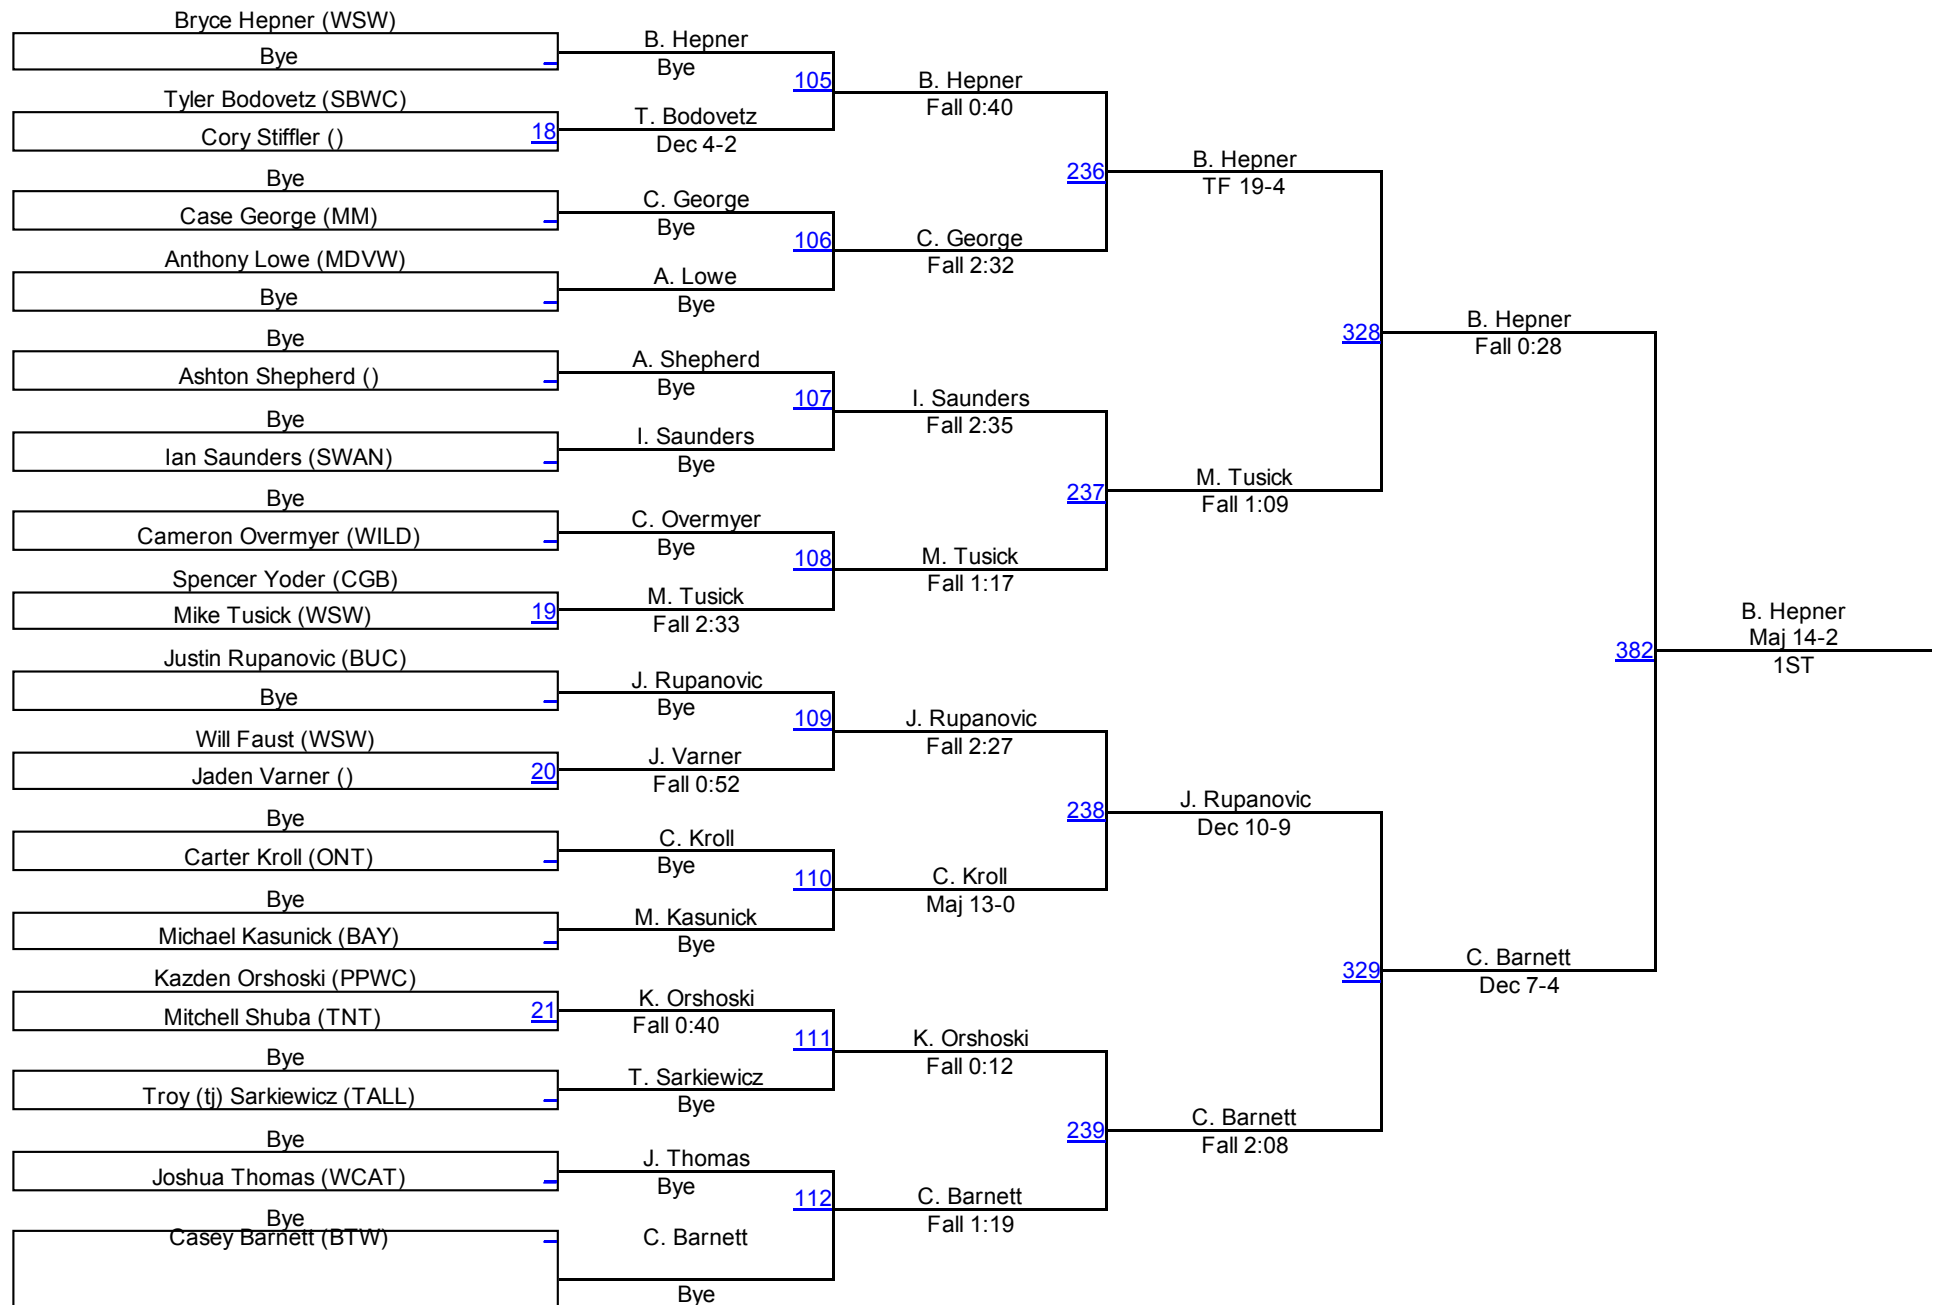

2016 OAC Norwalk Junior High District

JH AM 84

JH AM 84

2016 OAC Norwalk Junior High District

JH AM 90

JH AM 90

2016 OAC Norwalk Junior High District

JH AM 96