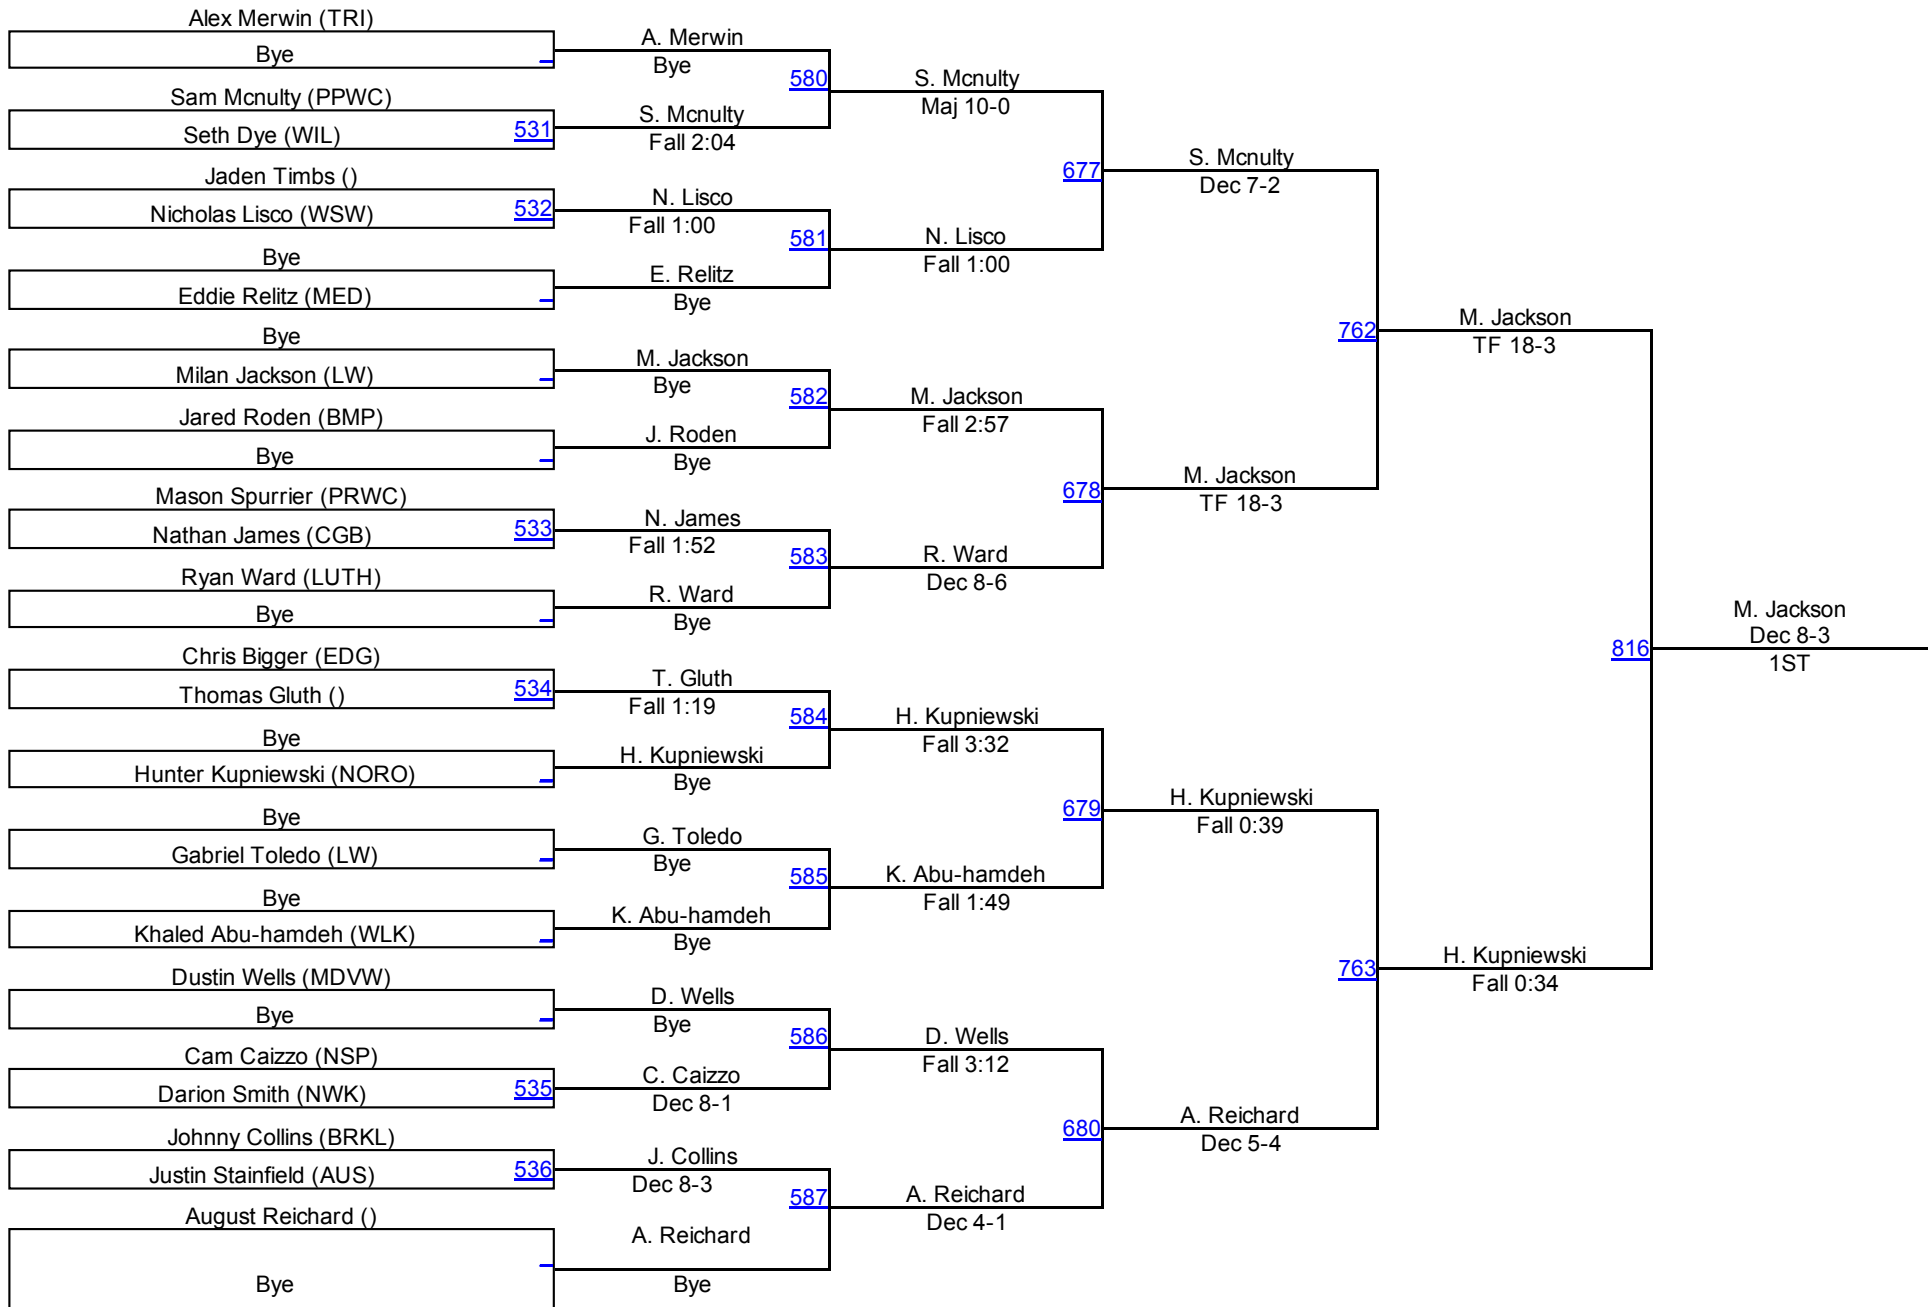

2016 OAC Norwalk Junior High District

JH PM 154