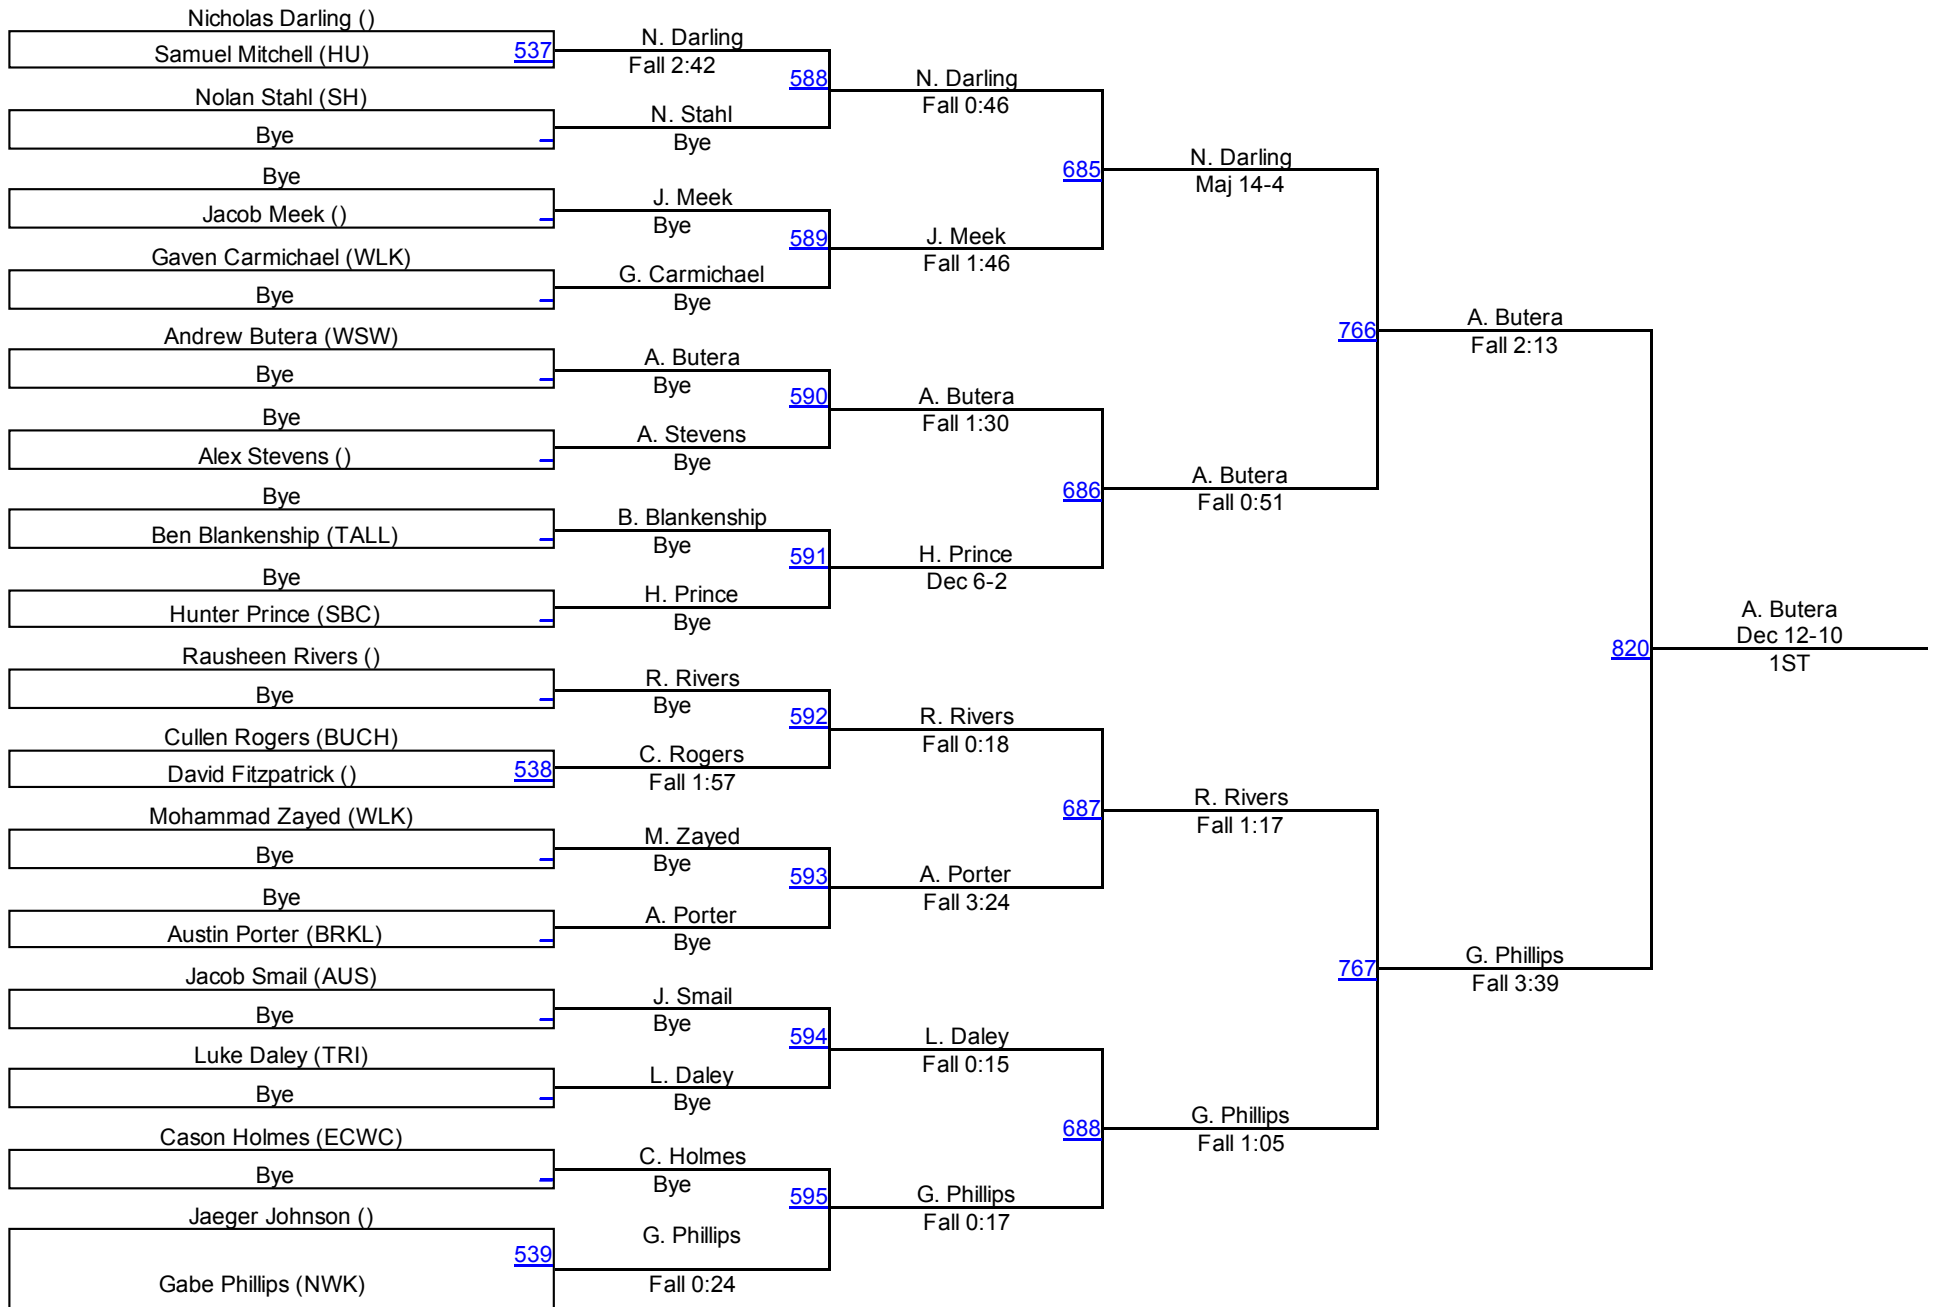

JH PM 146

2016 OAC Norwalk Junior High District

JH PM 154

JH PM 154

2016 OAC Norwalk Junior High District

JH PM 164

JH PM 164

2016 OAC Norwalk Junior High District