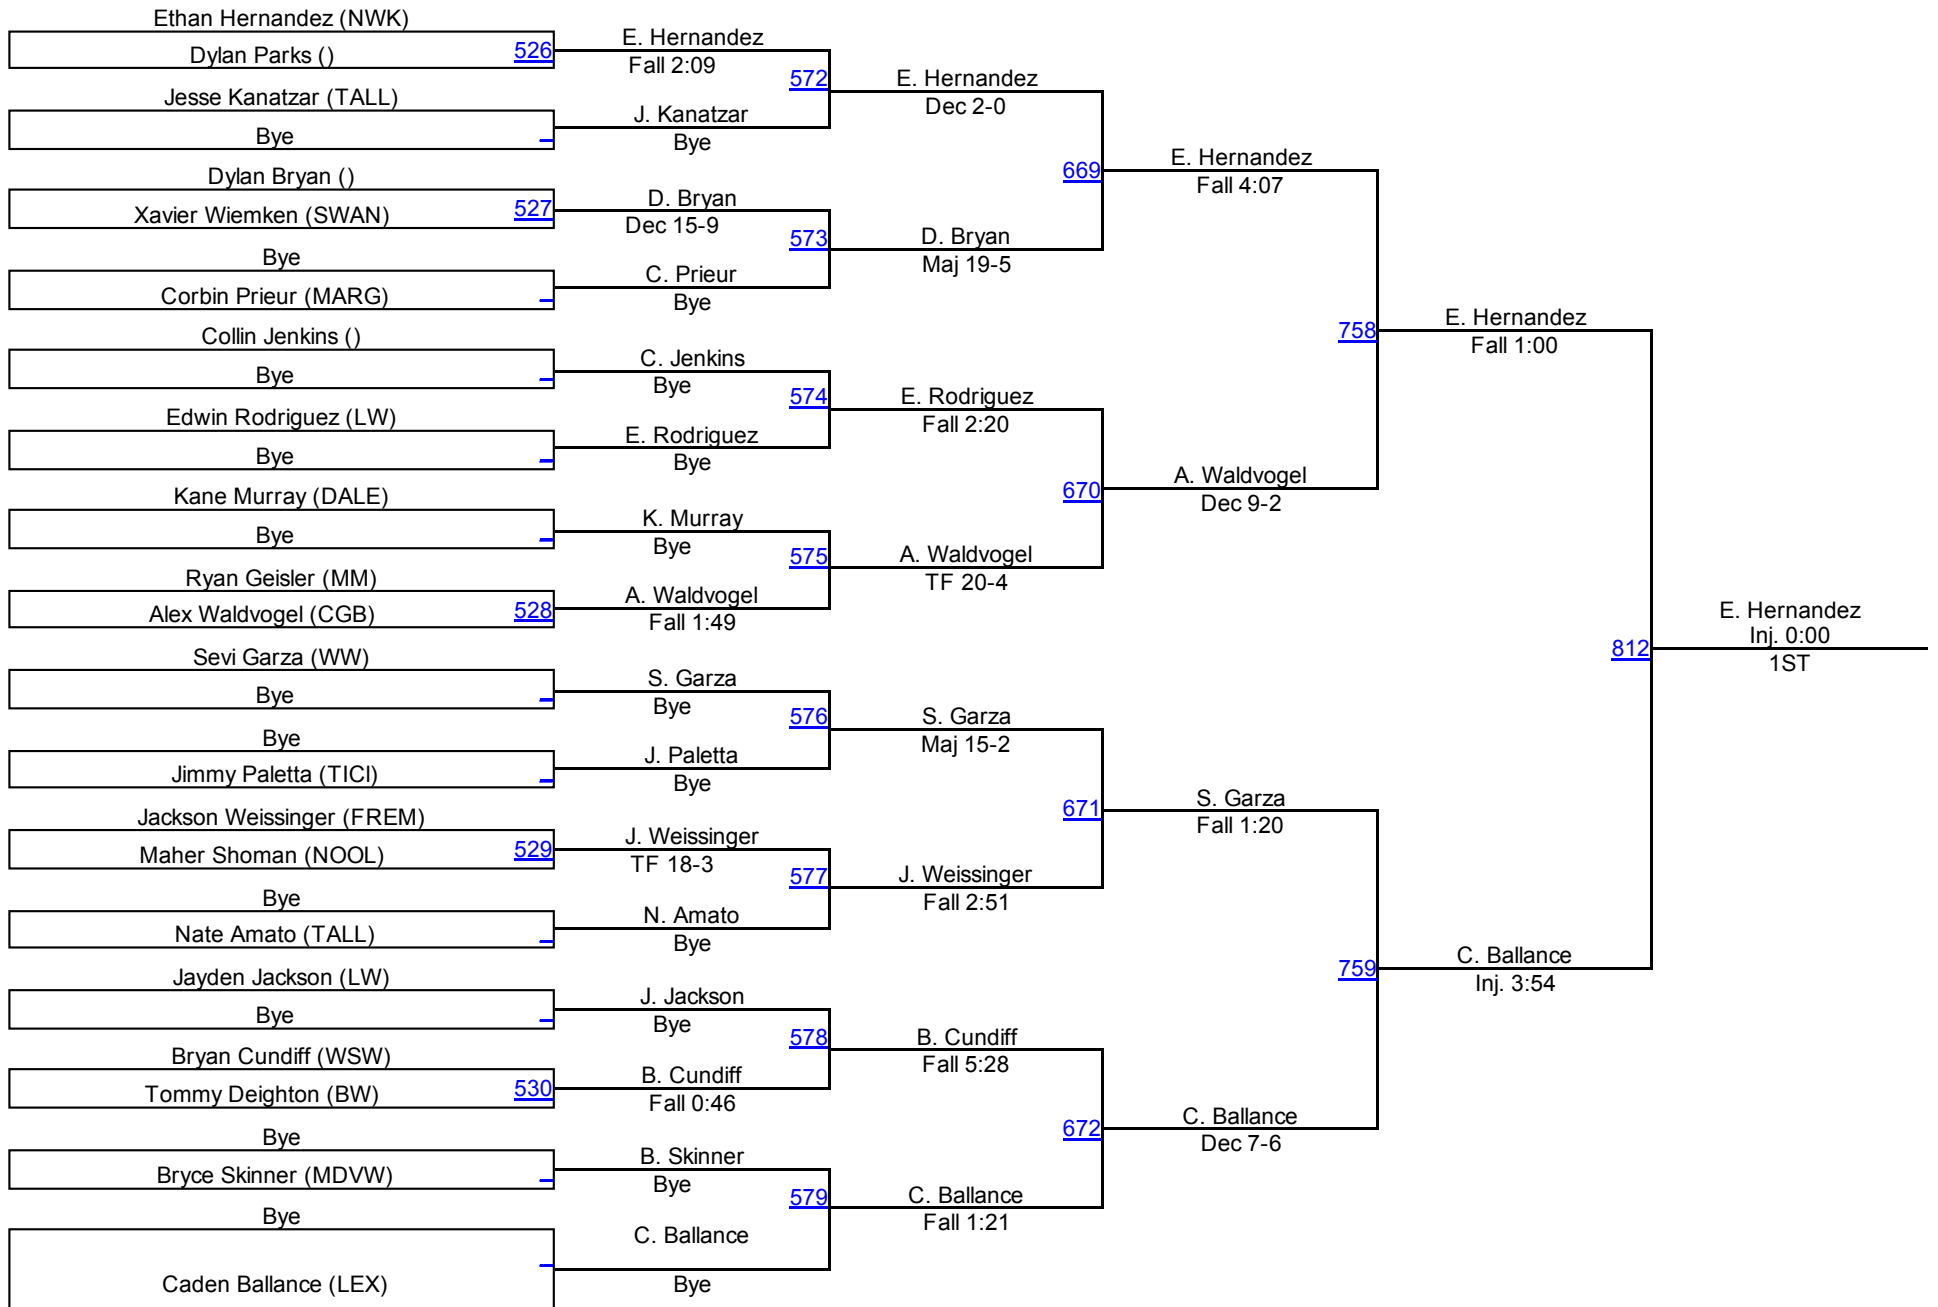

2016 OAC Norwalk Junior High District

JH PM 132

JH PM 132

2016 OAC Norwalk Junior High District

JH PM 138

JH PM 138

2016 OAC Norwalk Junior High District

JH PM 146