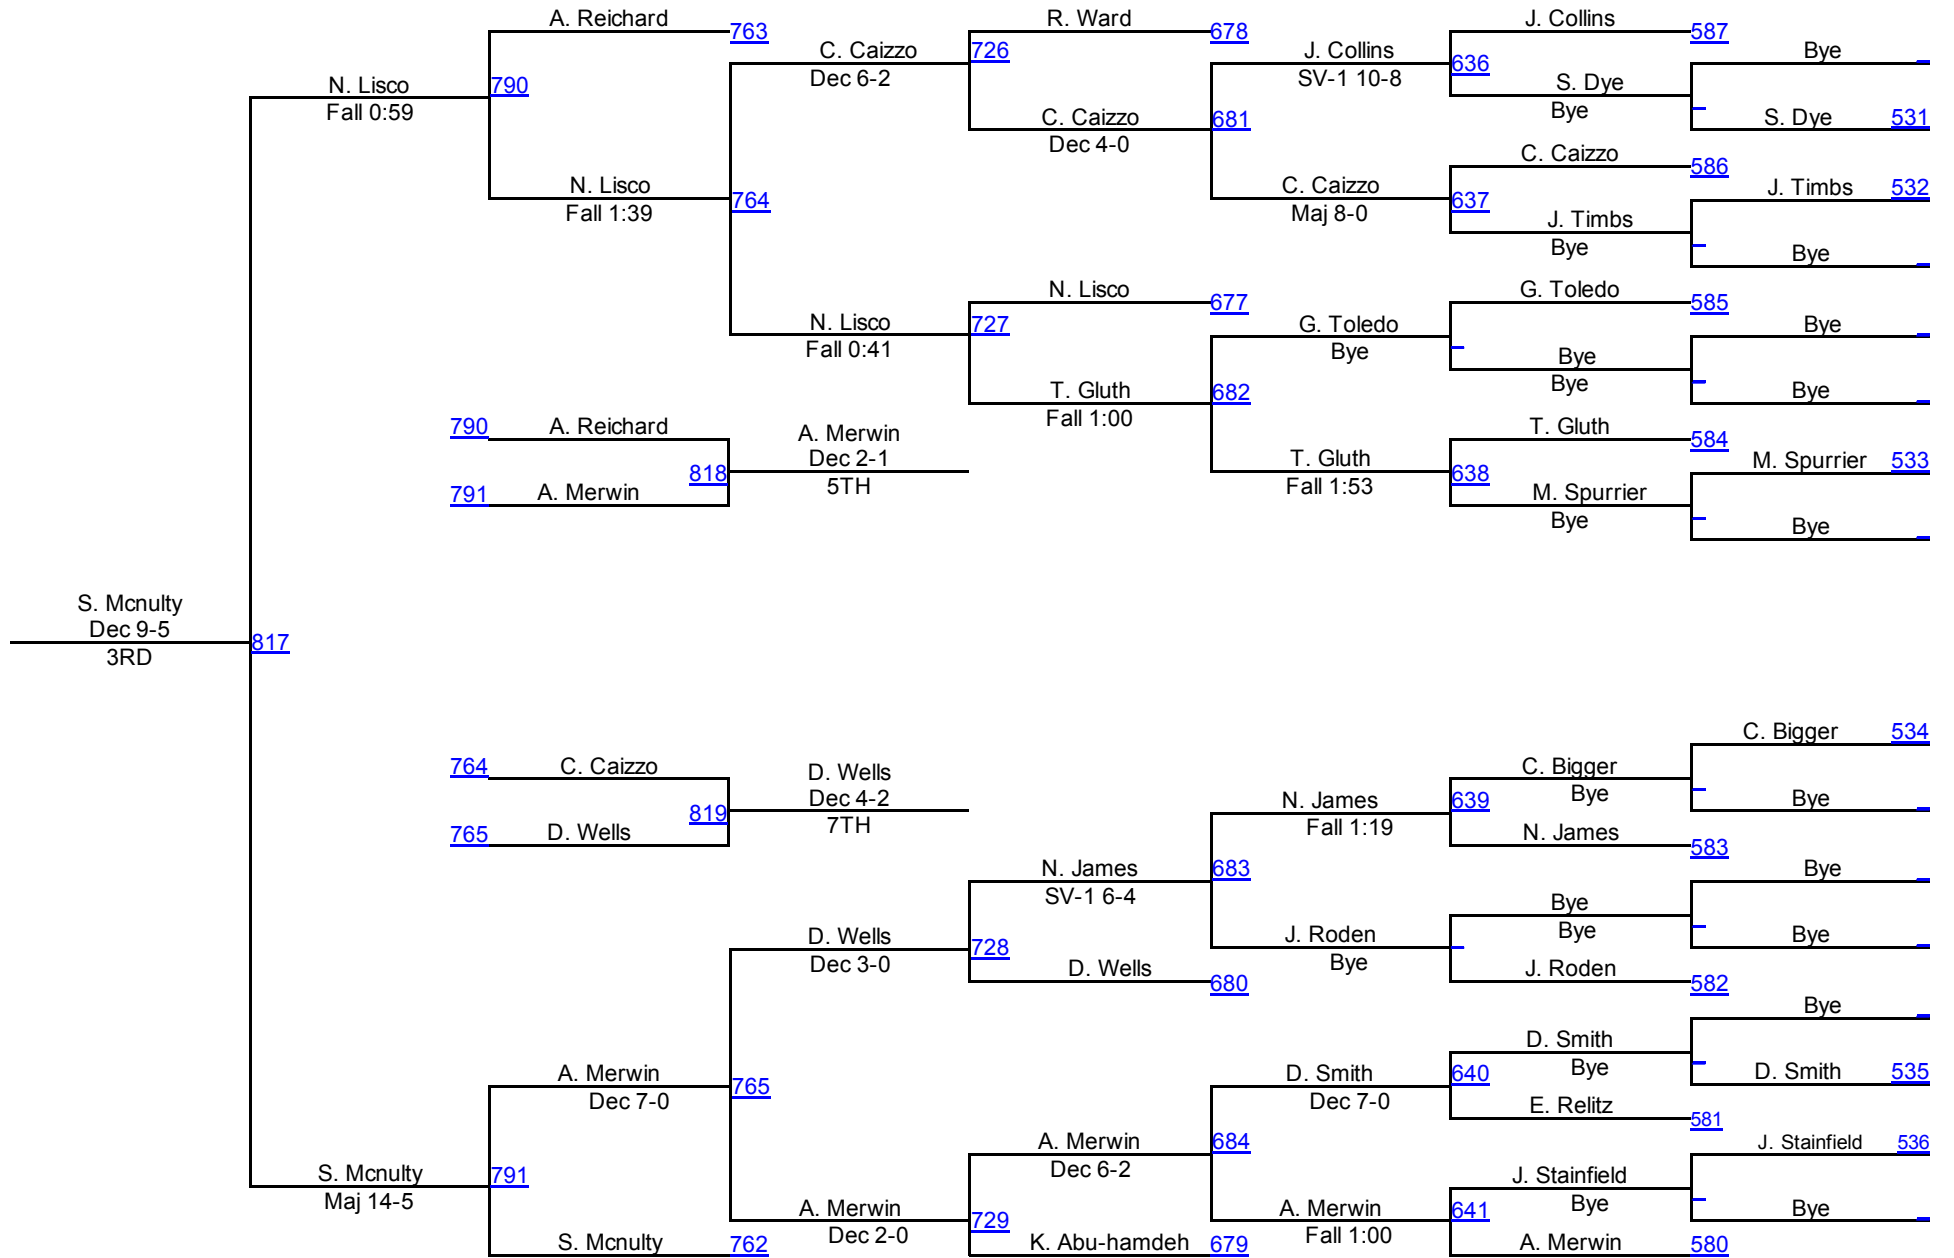

JH PM 146

2016 OAC Norwalk Junior High District

JH PM 154

JH PM 154

2016 OAC Norwalk Junior High District

JH PM 164

JH PM 164

2016 OAC Norwalk Junior High District