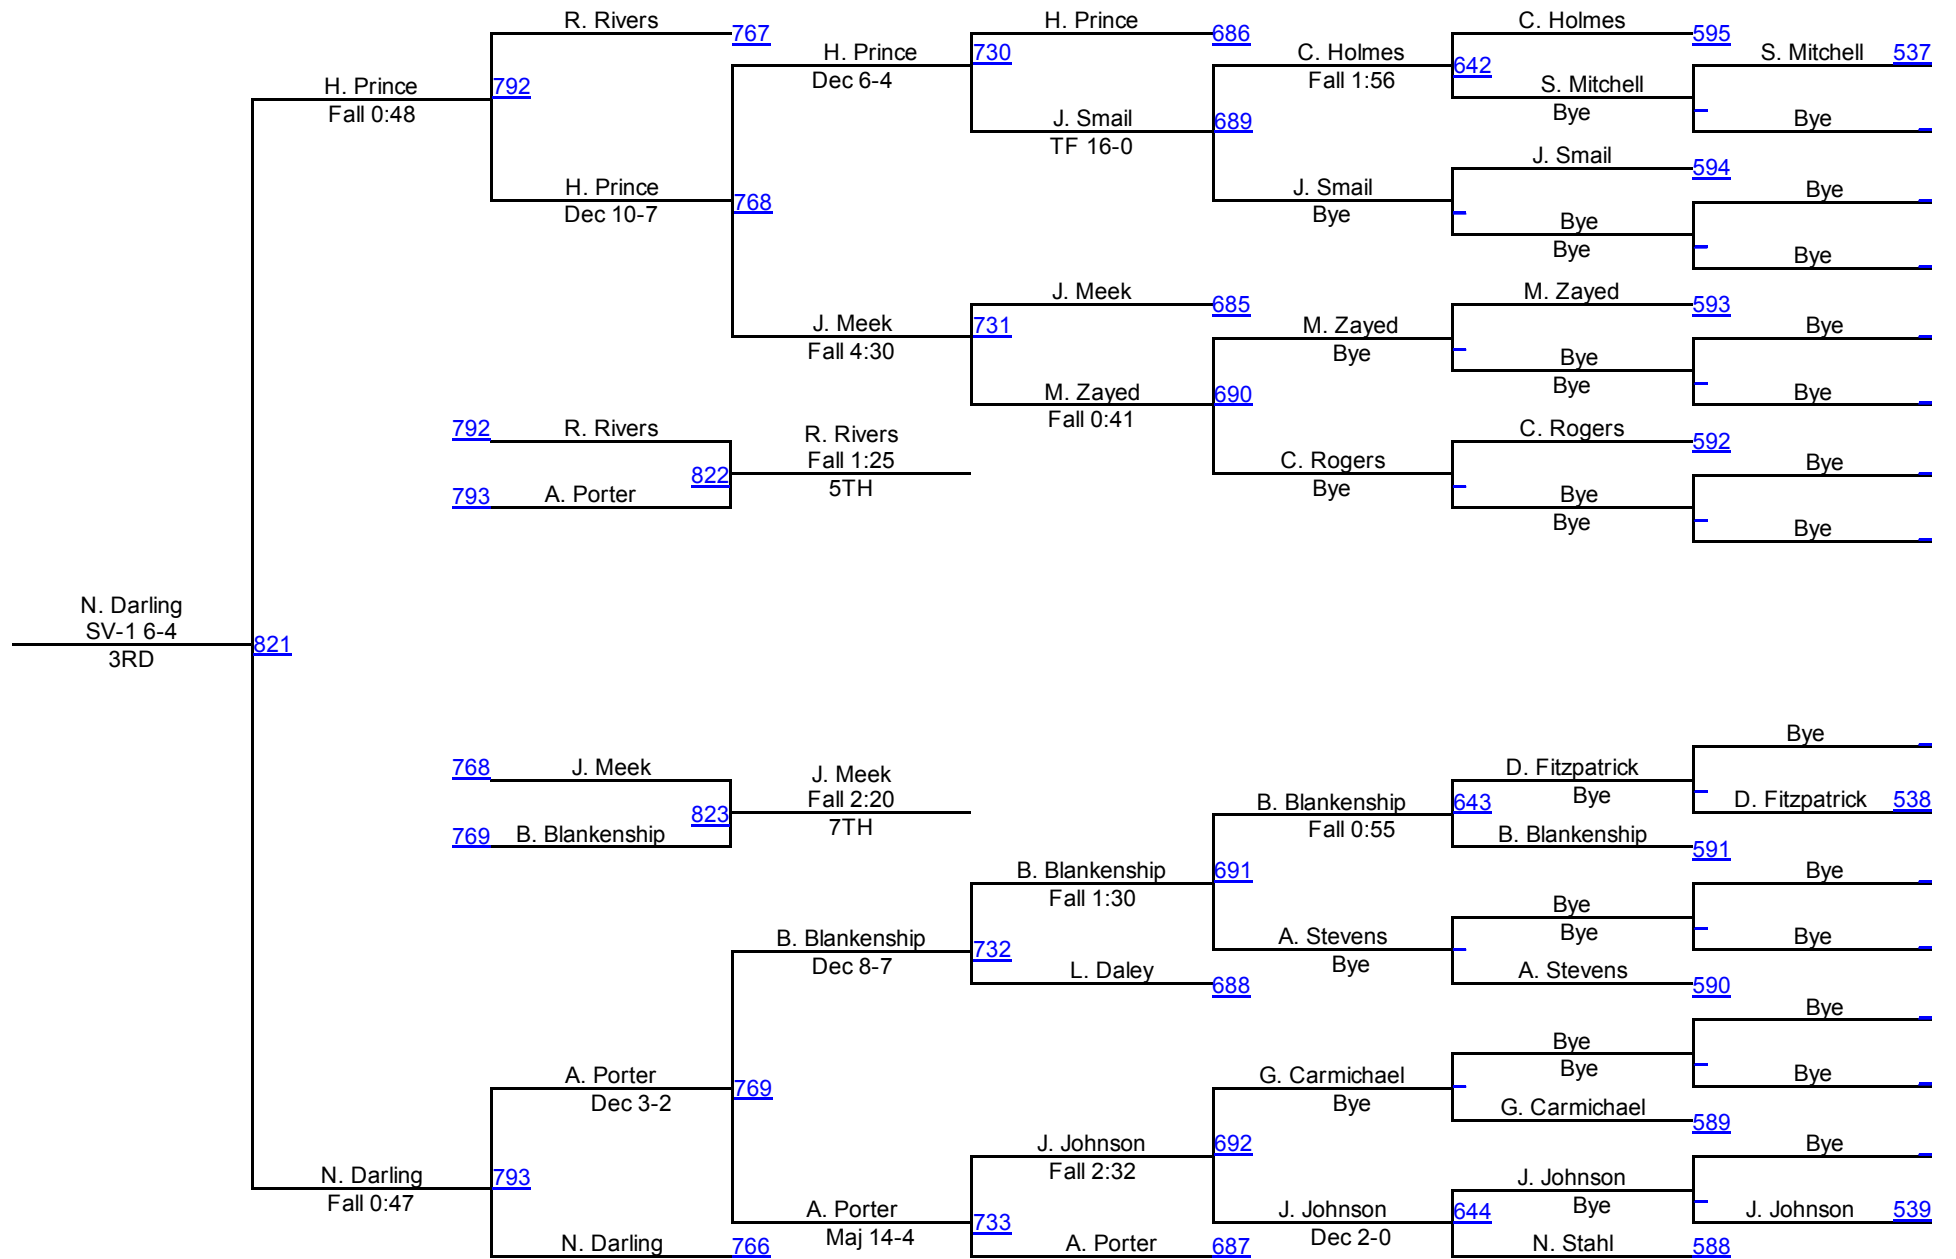

JH PM 146

2016 OAC Norwalk Junior High District

JH PM 154

JH PM 154

2016 OAC Norwalk Junior High District

JH PM 164

JH PM 164

2016 OAC Norwalk Junior High District