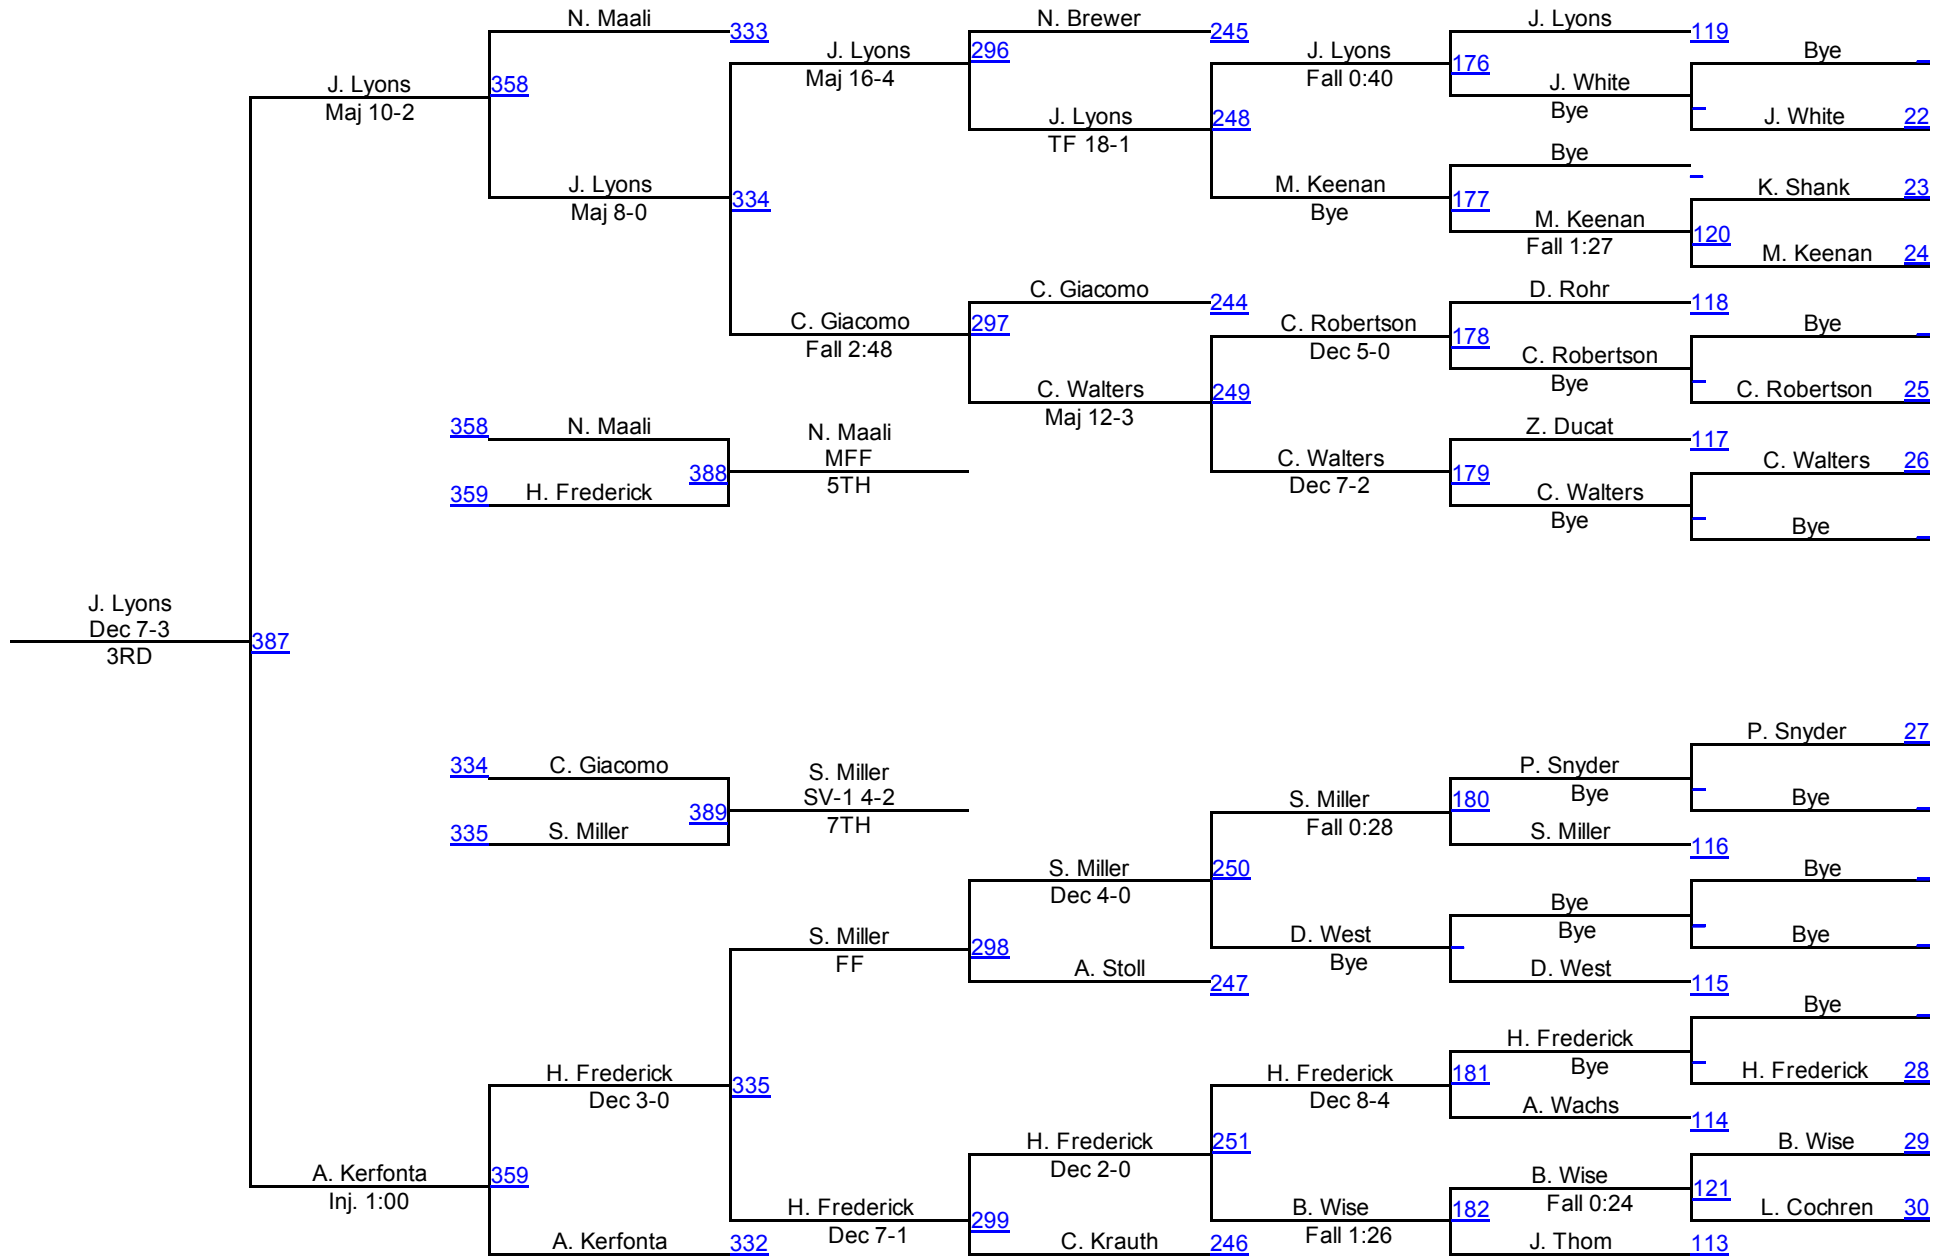

JH AM 96

2016 OAC Norwalk Junior High District

JH AM 102

JH AM 102

2016 OAC Norwalk Junior High District

JH AM 108

JH AM 108

2016 OAC Norwalk Junior High District