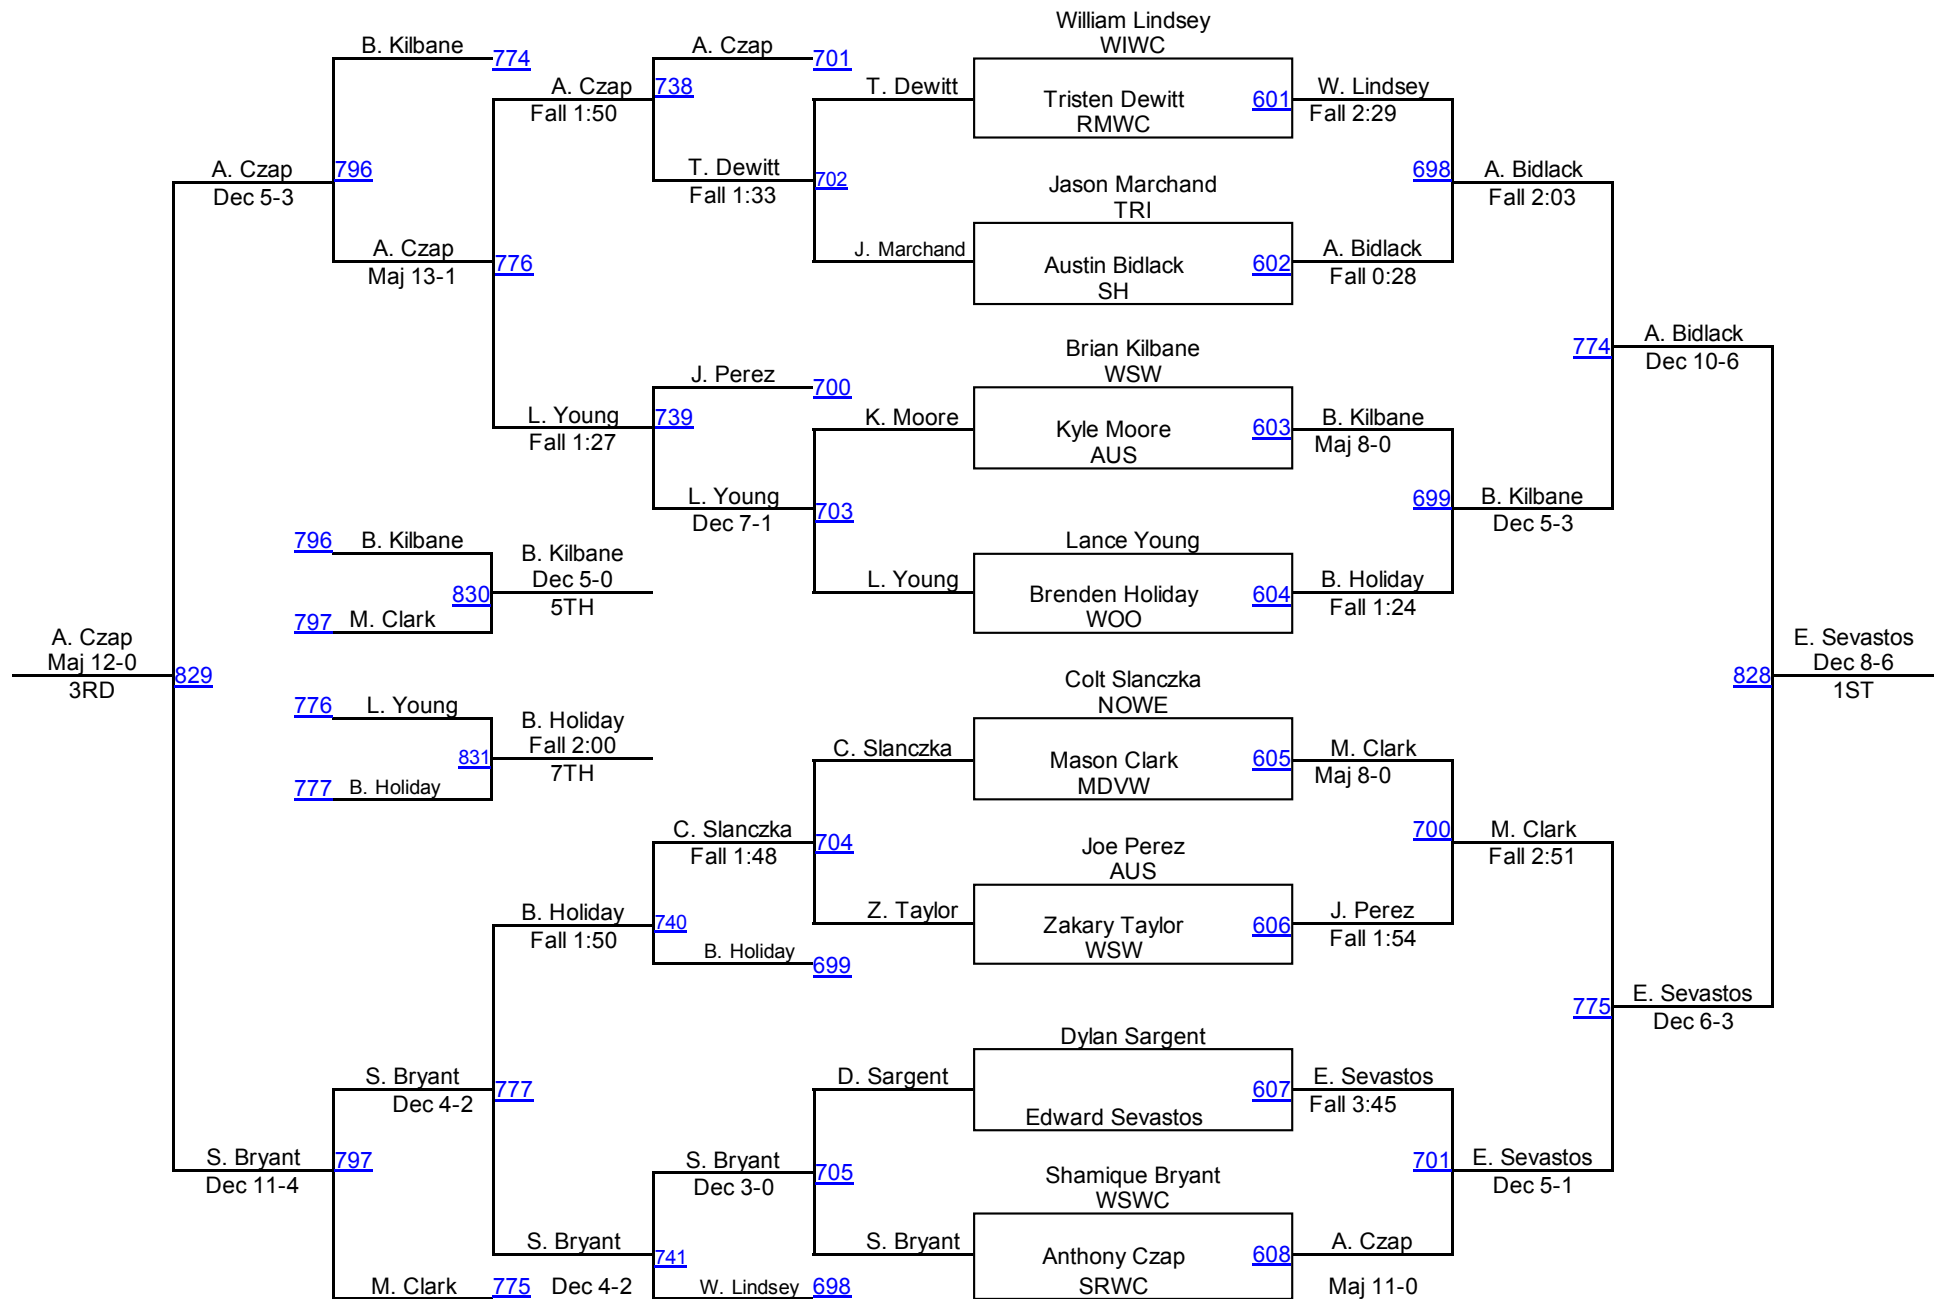

2016 OAC Norwalk Junior High District

JH PM 209