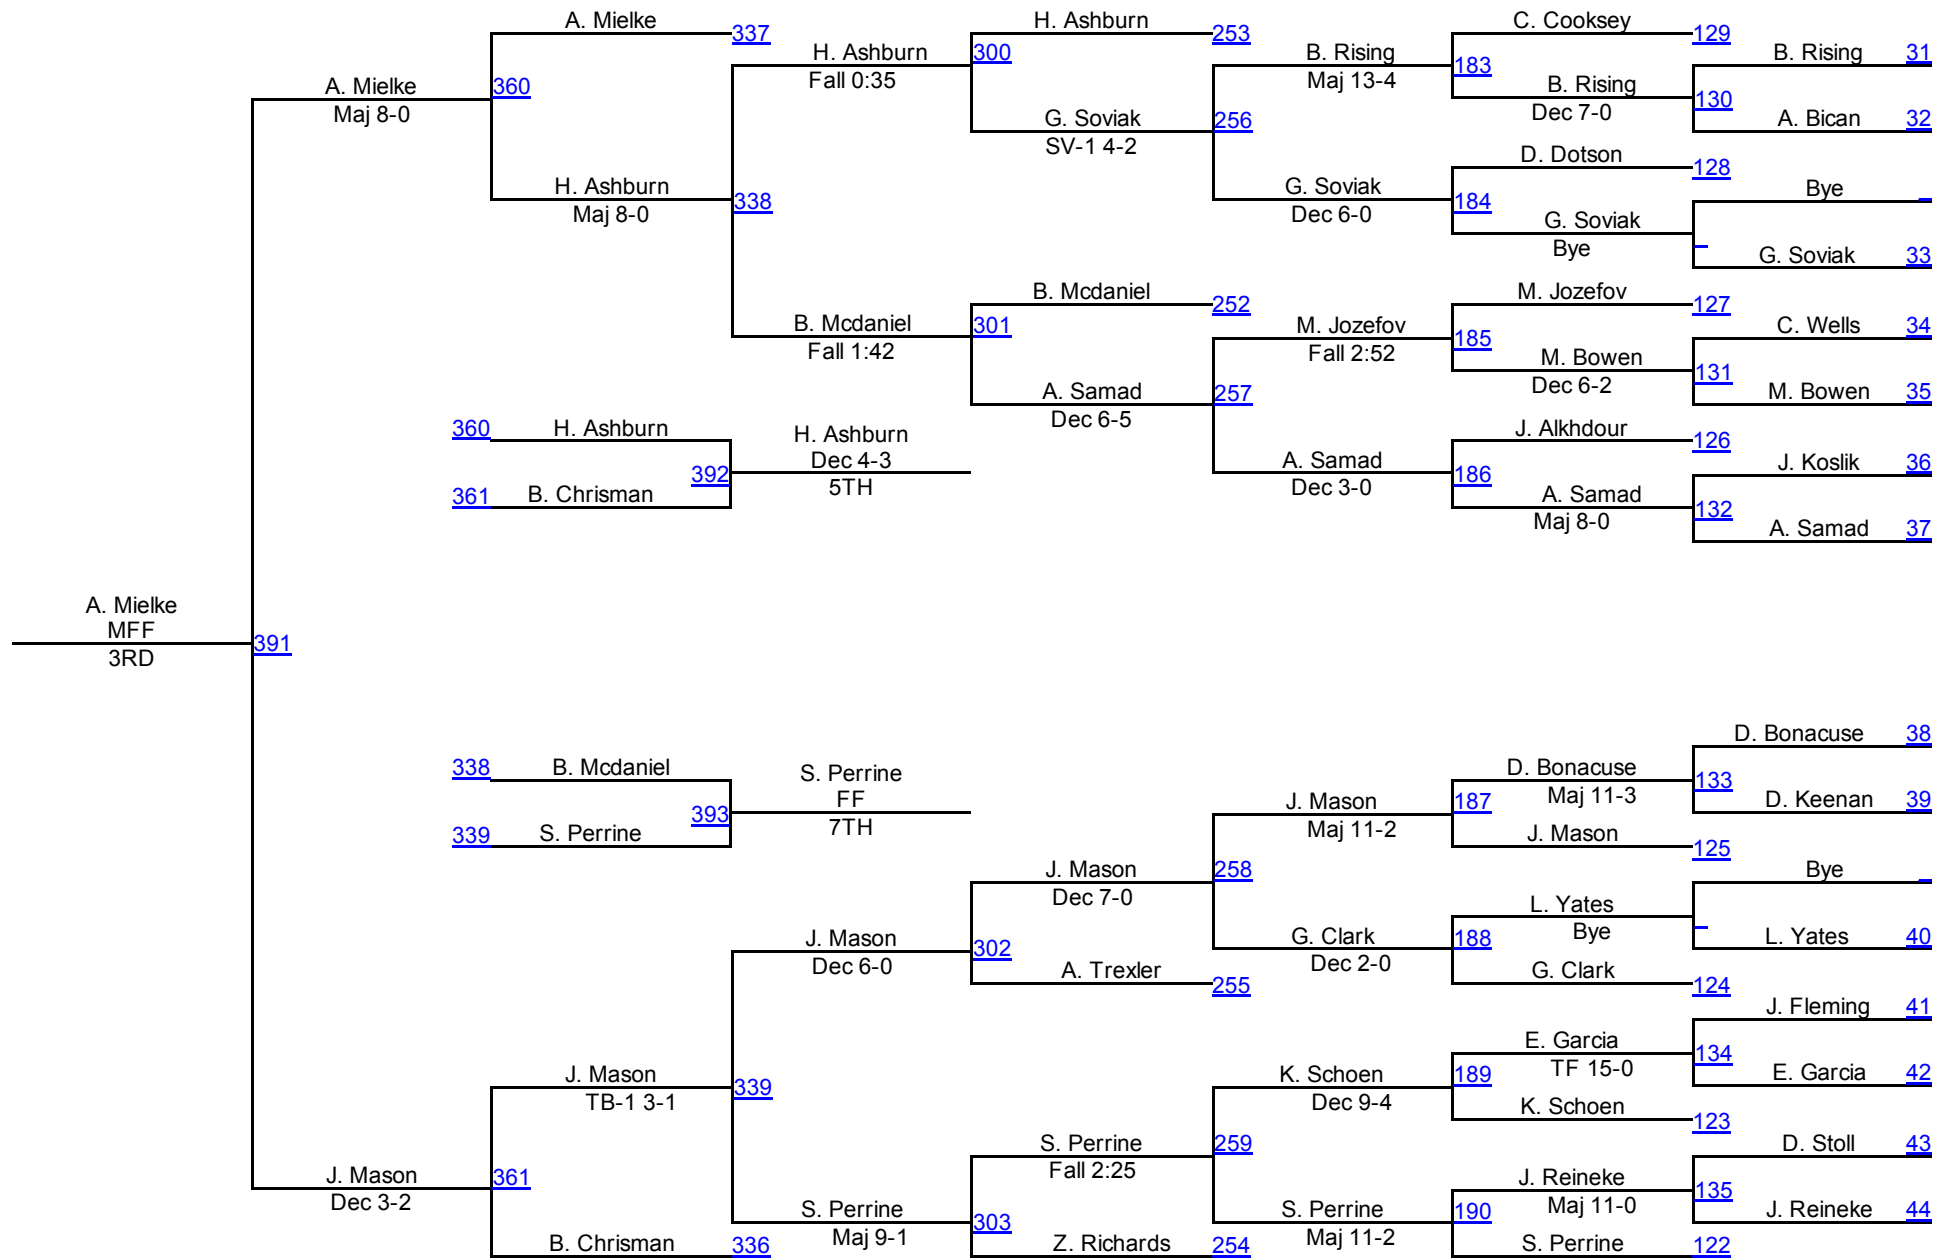

JH AM 96

2016 OAC Norwalk Junior High District

JH AM 102

JH AM 102

2016 OAC Norwalk Junior High District

JH AM 108

JH AM 108

2016 OAC Norwalk Junior High District