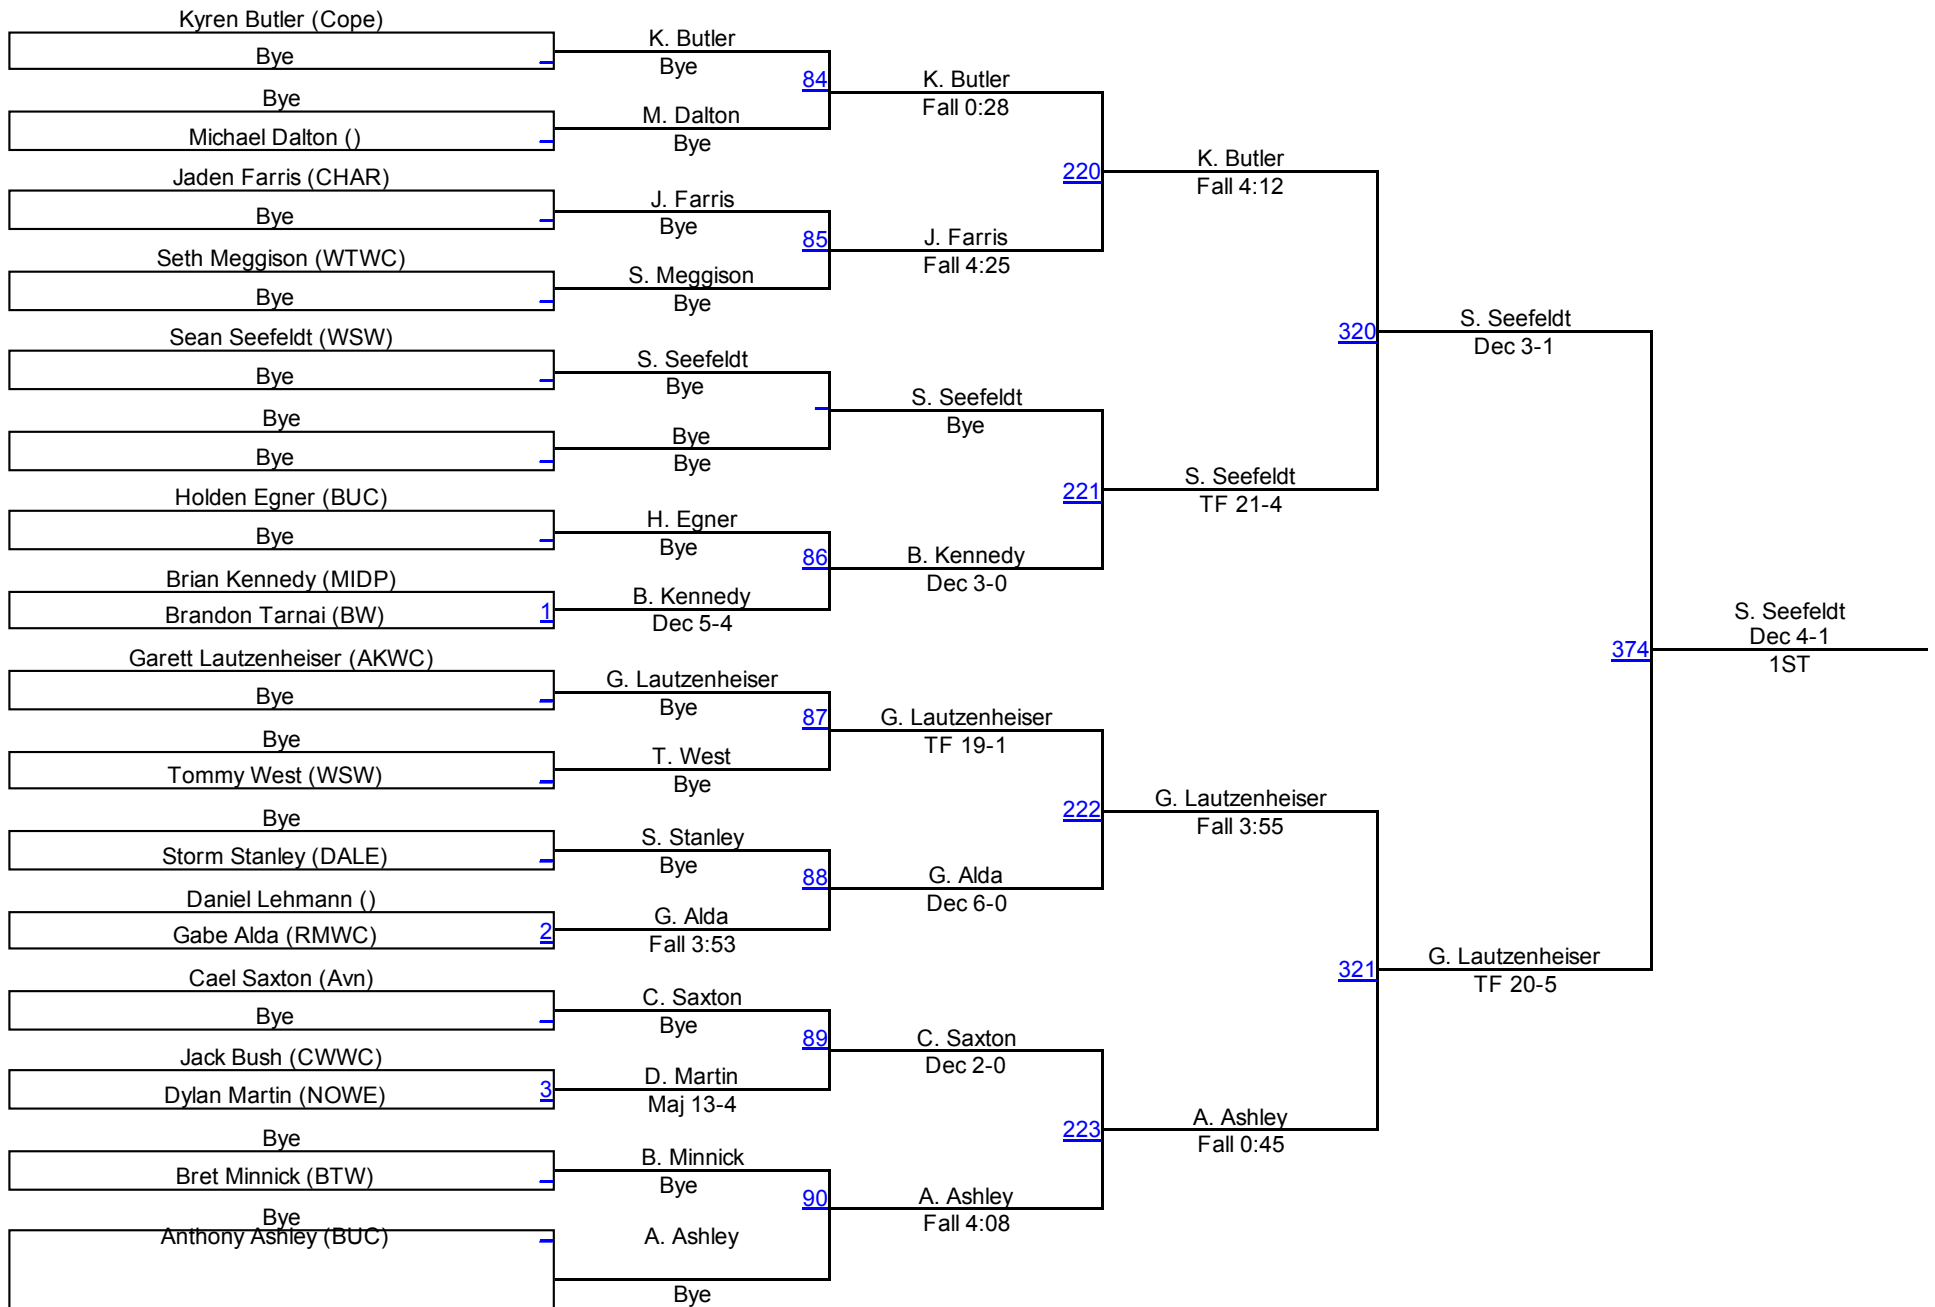

2016 OAC Norwalk Junior High District

JH AM 84

JH AM 84

2016 OAC Norwalk Junior High District

JH AM 90

JH AM 90

2016 OAC Norwalk Junior High District

JH AM 96