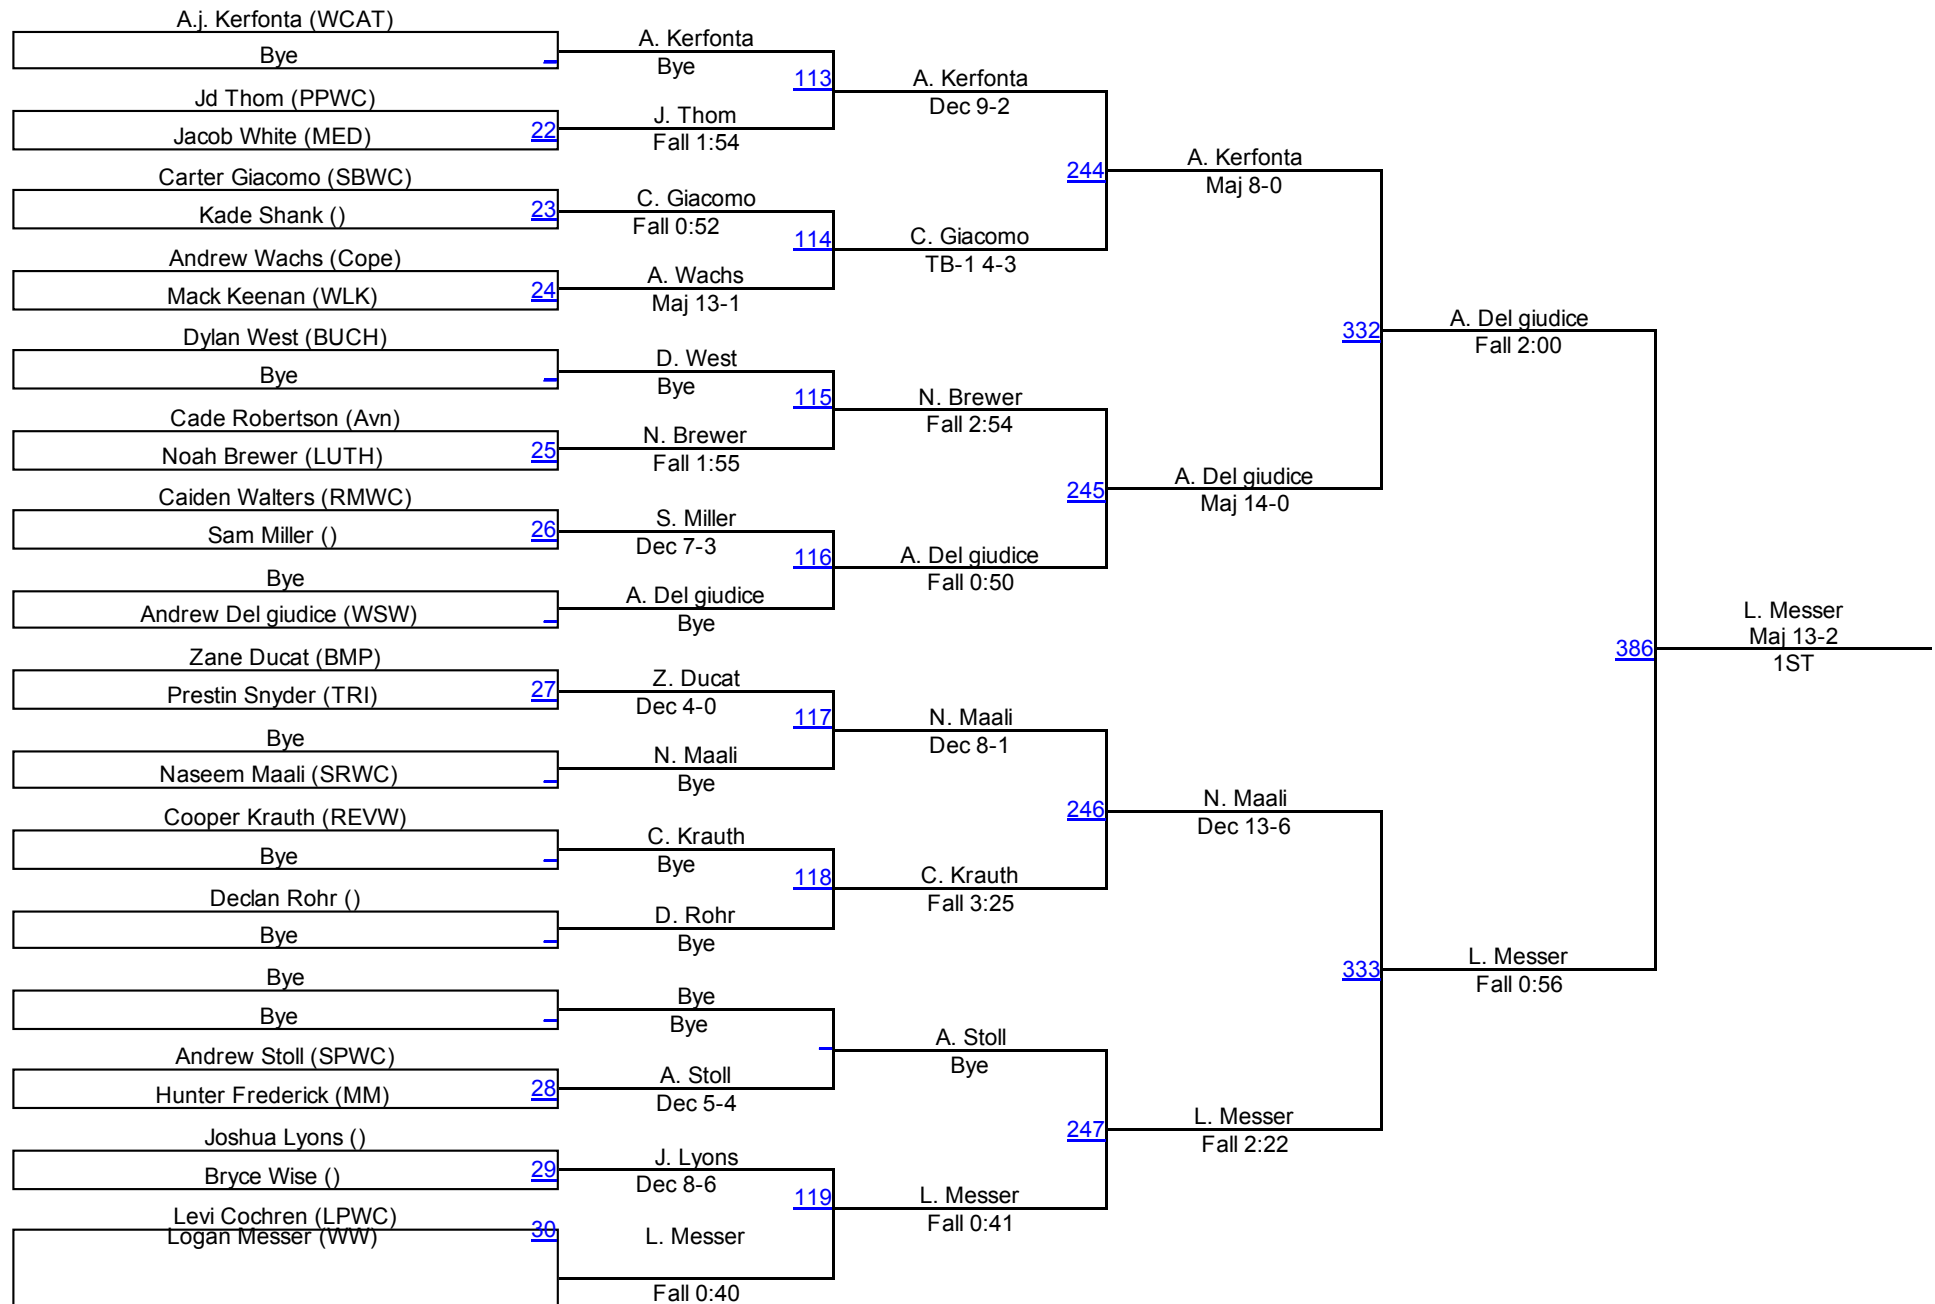

2016 OAC Norwalk Junior High District

JH AM 102