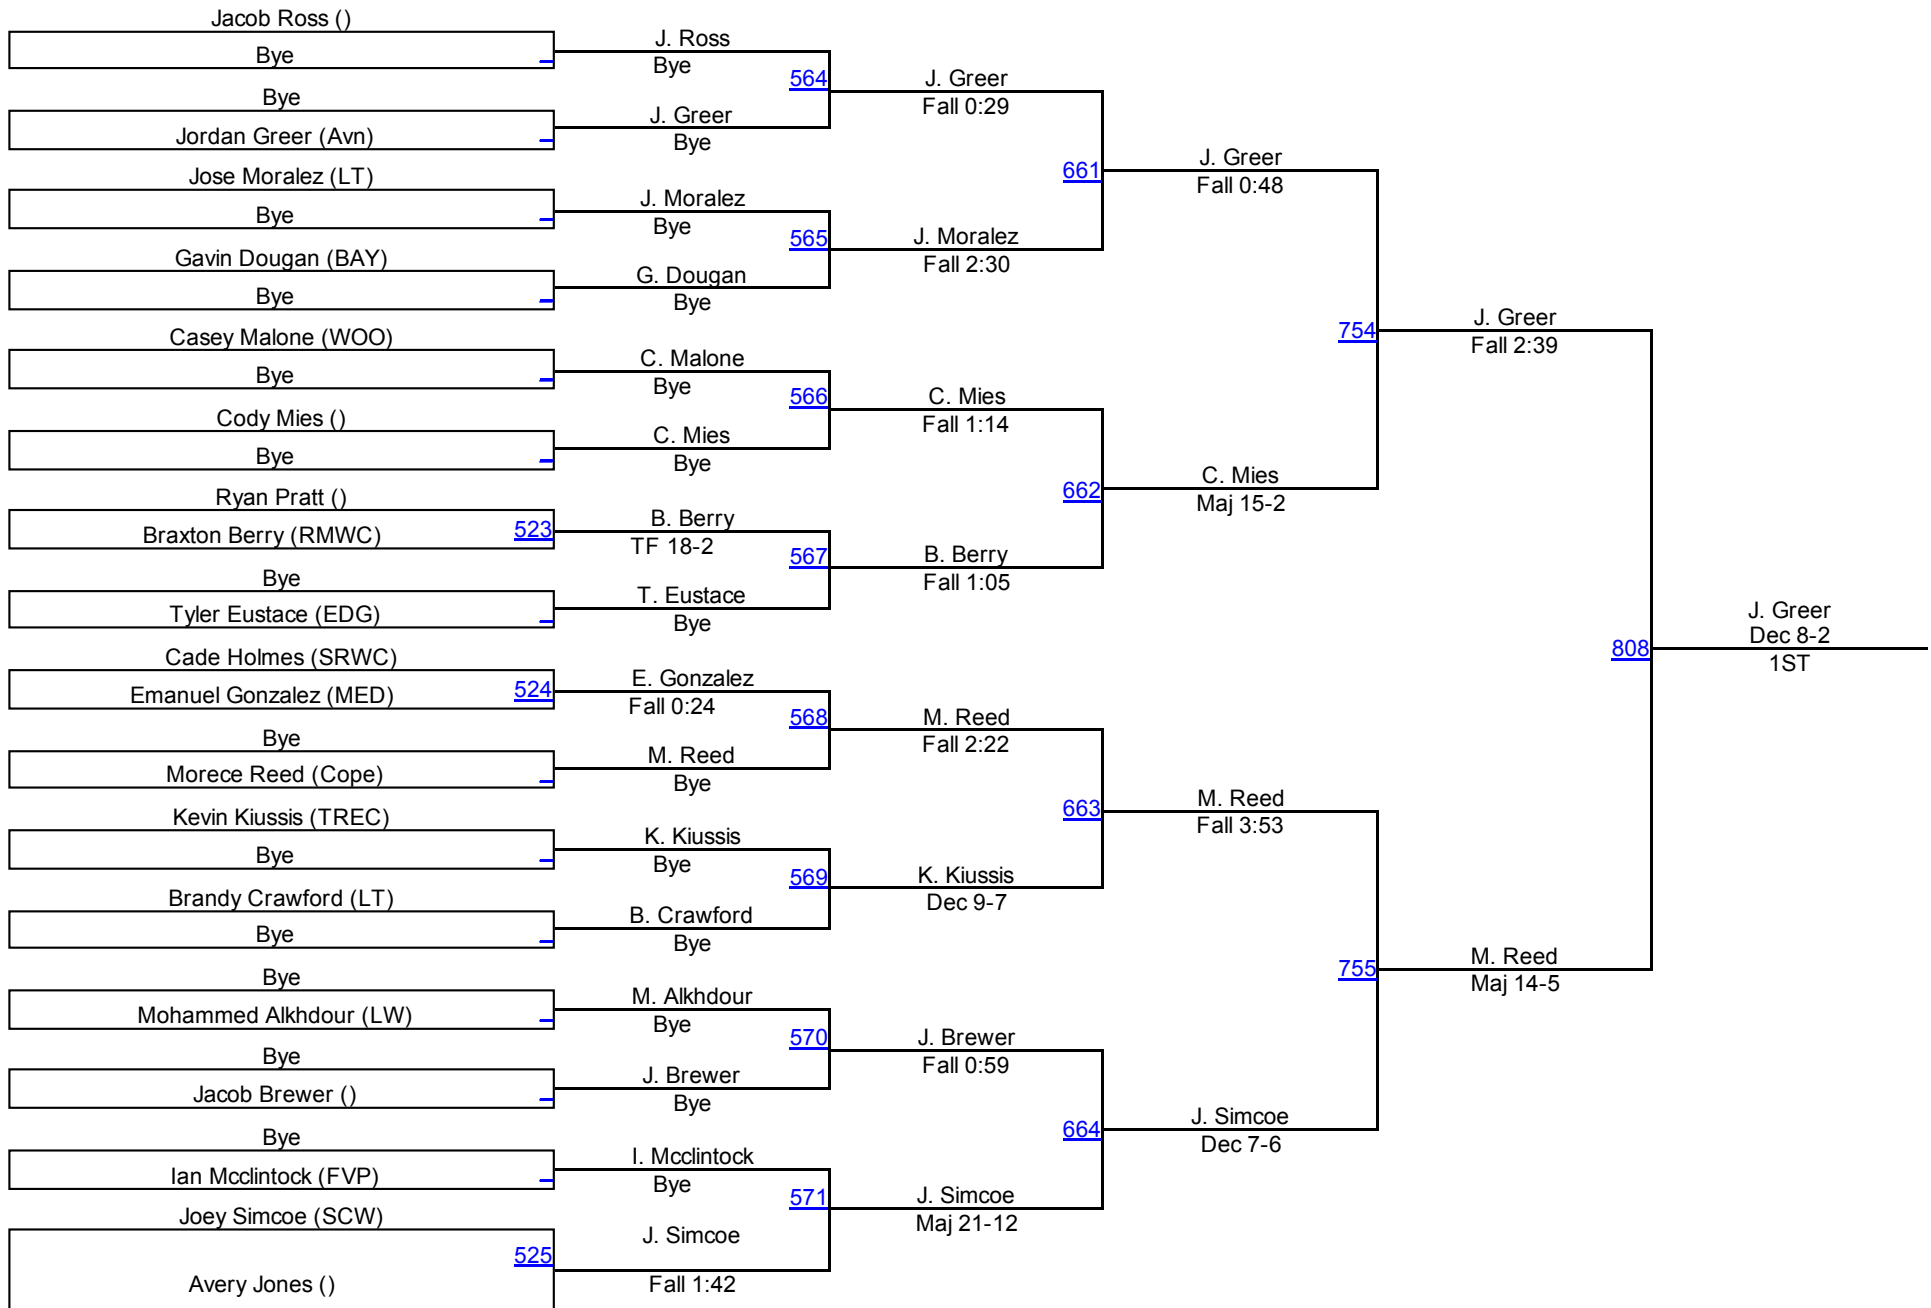

2016 OAC Norwalk Junior High District

JH PM 132

JH PM 132

2016 OAC Norwalk Junior High District

JH PM 138

JH PM 138

2016 OAC Norwalk Junior High District

JH PM 146