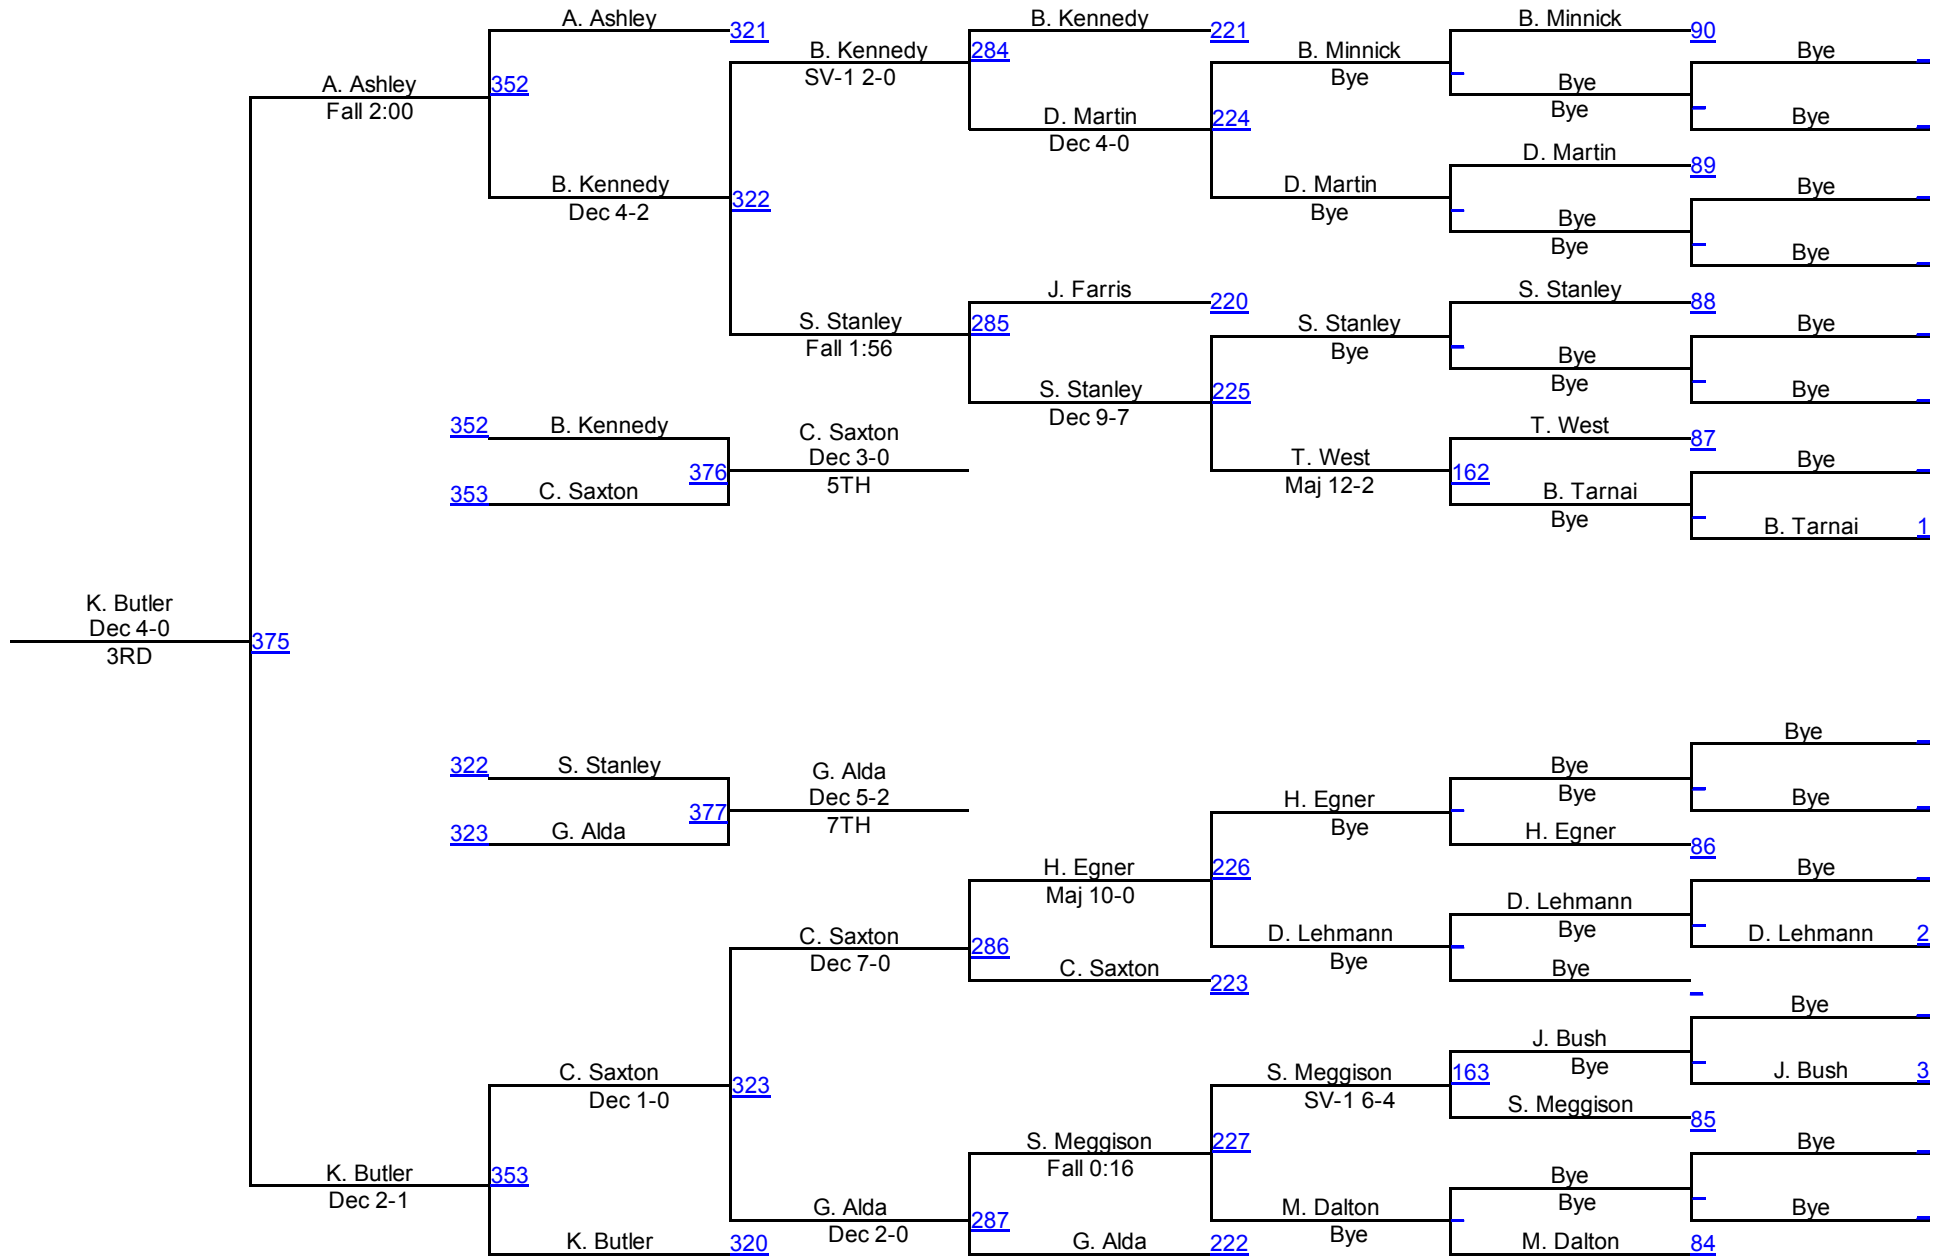

2016 OAC Norwalk Junior High District

JH AM 84

JH AM 84

2016 OAC Norwalk Junior High District

JH AM 90

JH AM 90

2016 OAC Norwalk Junior High District

JH AM 96