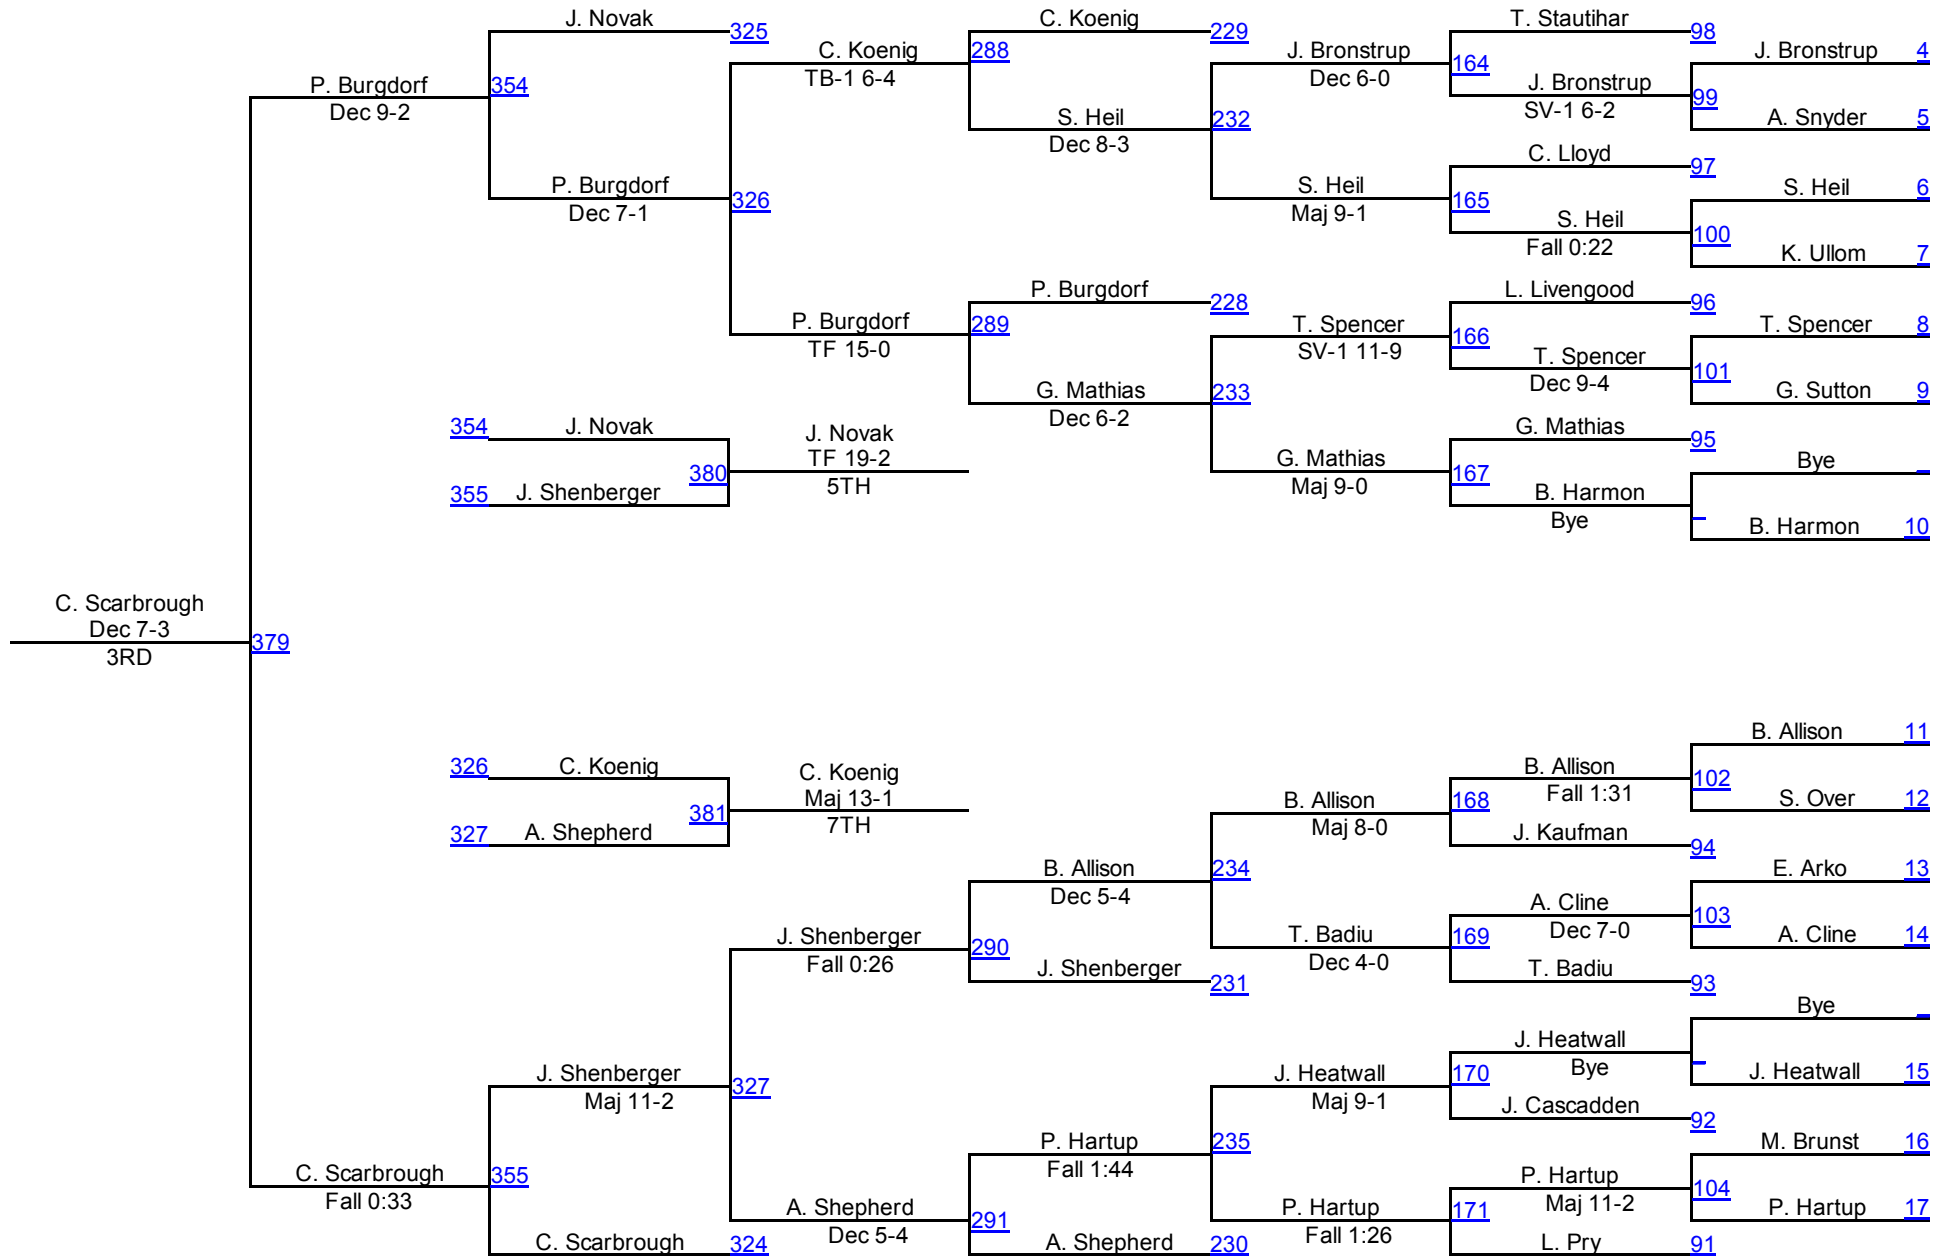

2016 OAC Norwalk Junior High District

JH AM 84

JH AM 84

2016 OAC Norwalk Junior High District

JH AM 90

JH AM 90

2016 OAC Norwalk Junior High District

JH AM 96