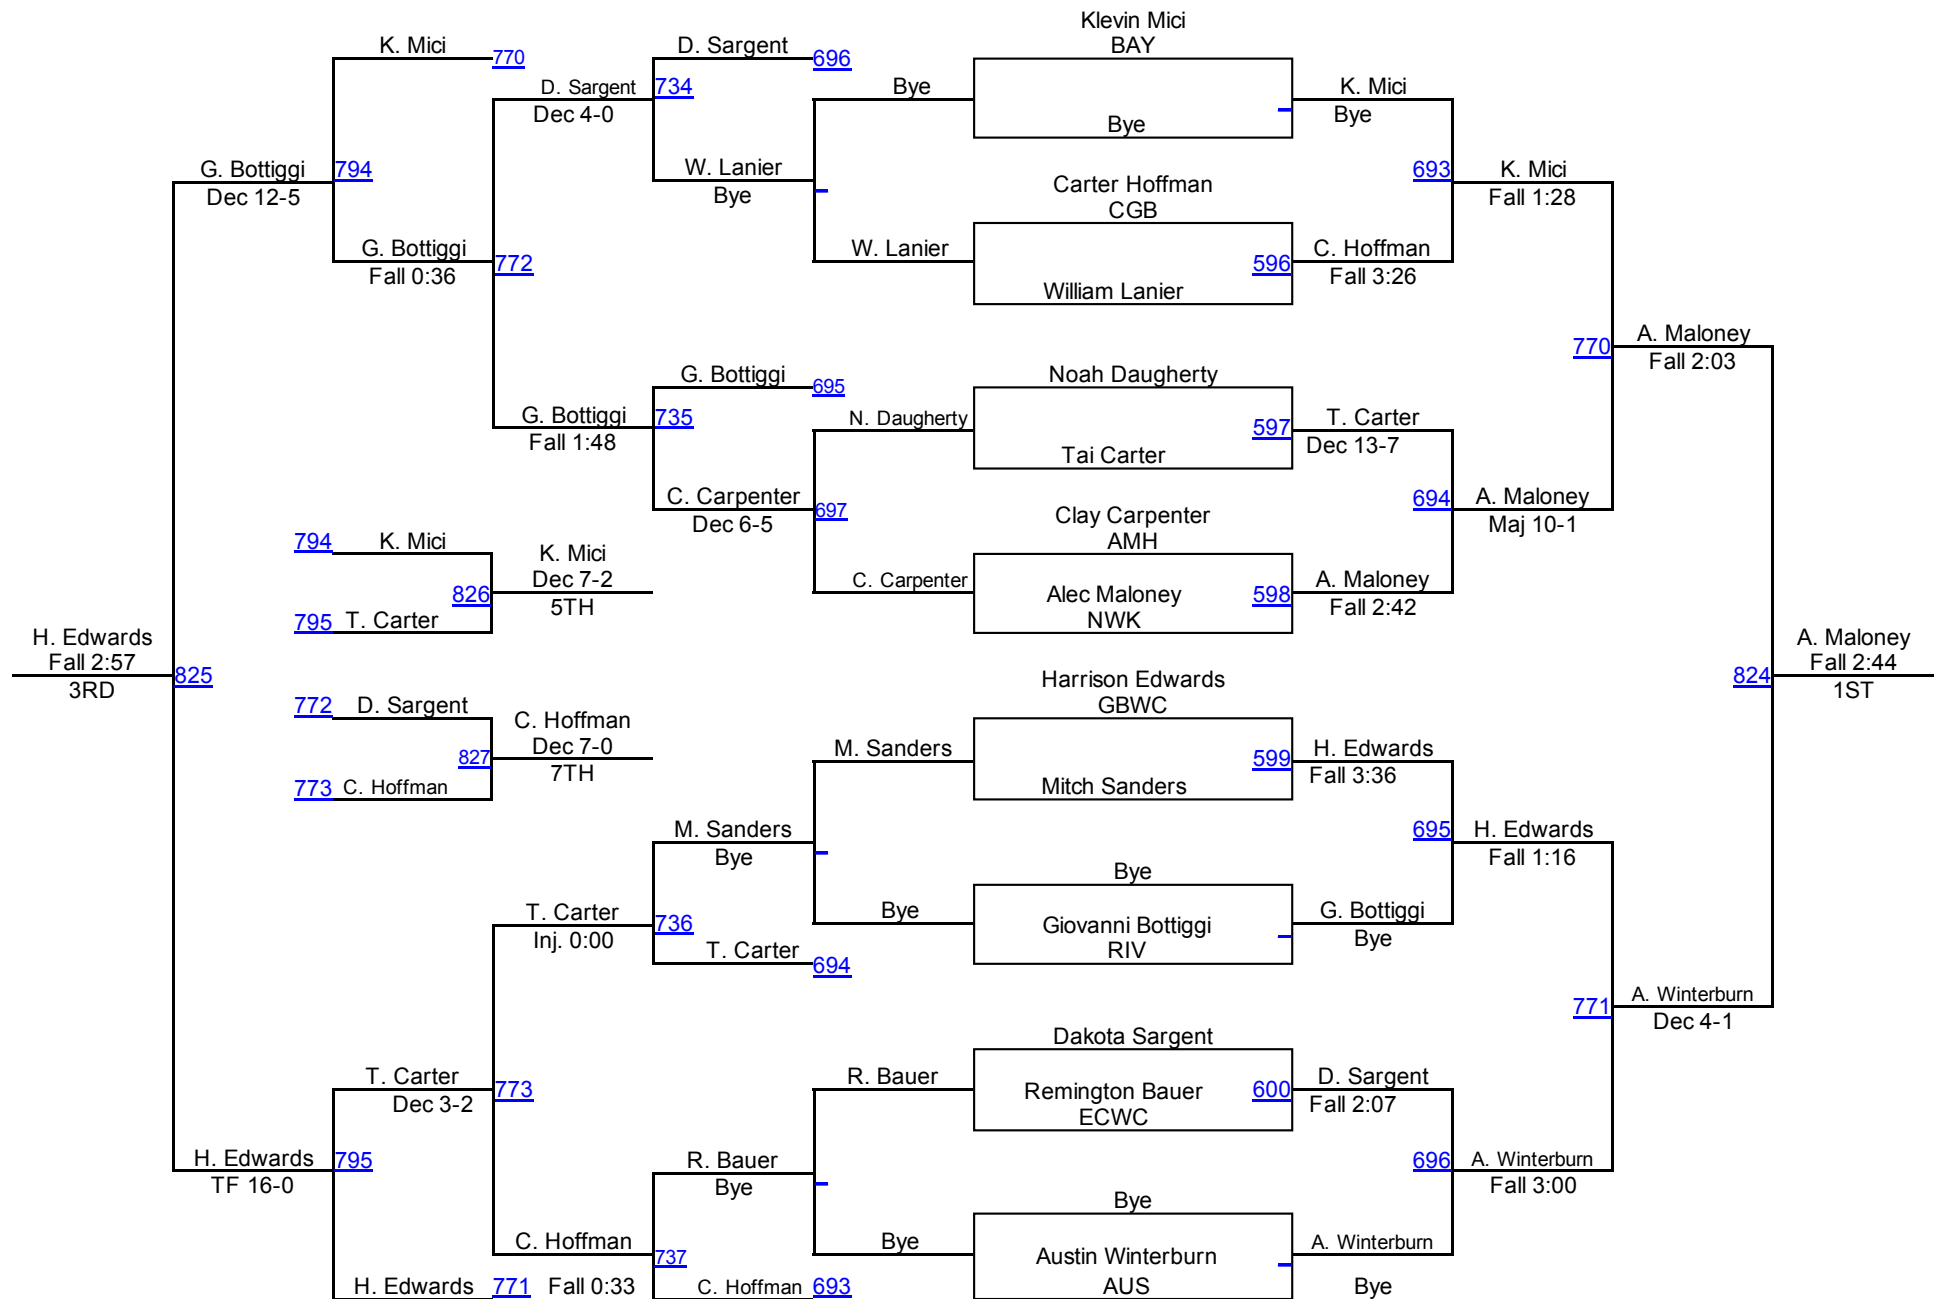

2016 OAC Norwalk Junior High District

JH PM 176