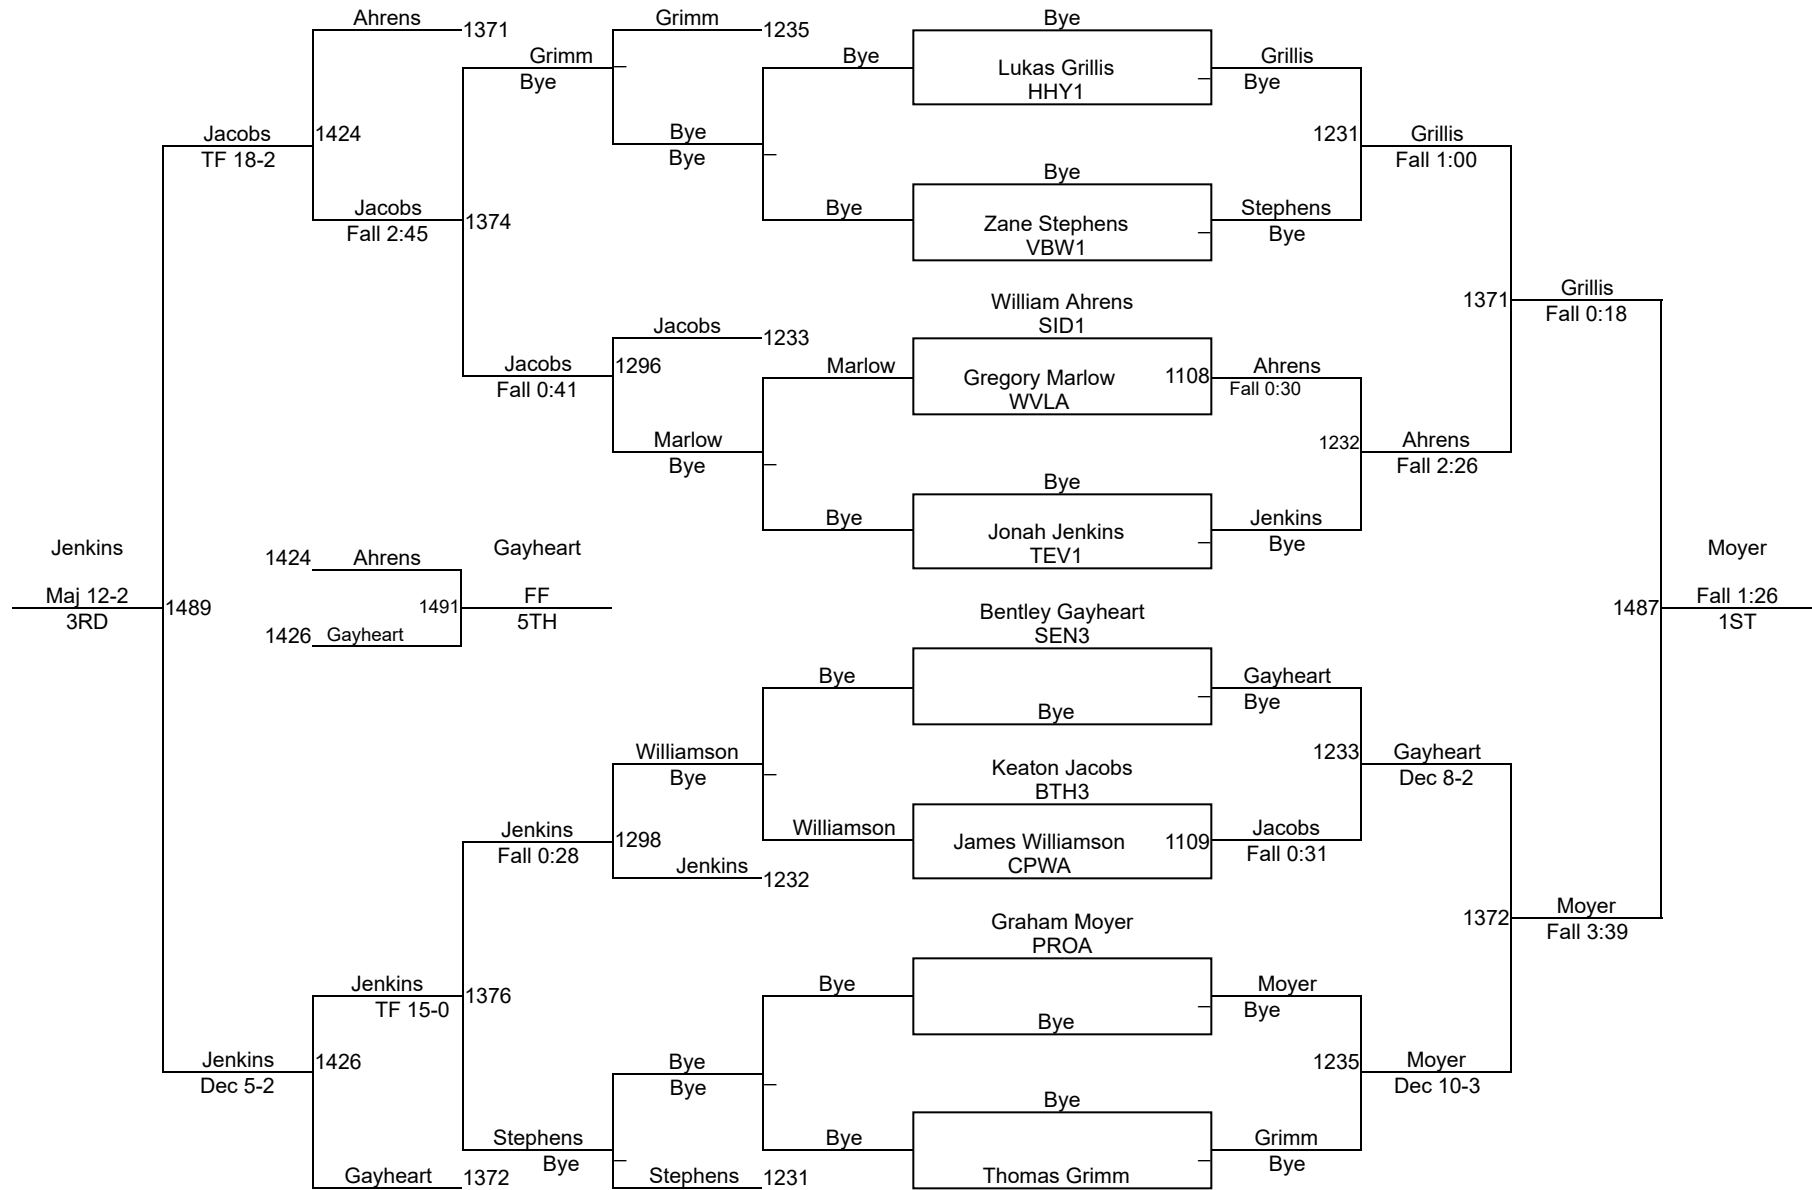

Troy Christian OAC Grade School District

Division IV 120