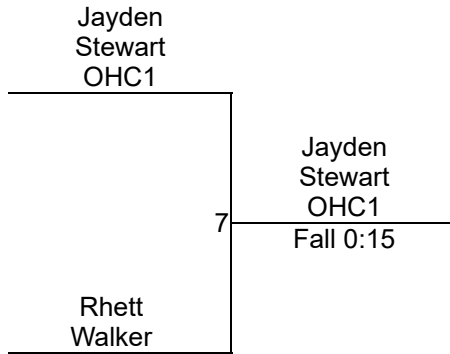

Troy Christian OAC Grade School District

Division I 55

Round 1