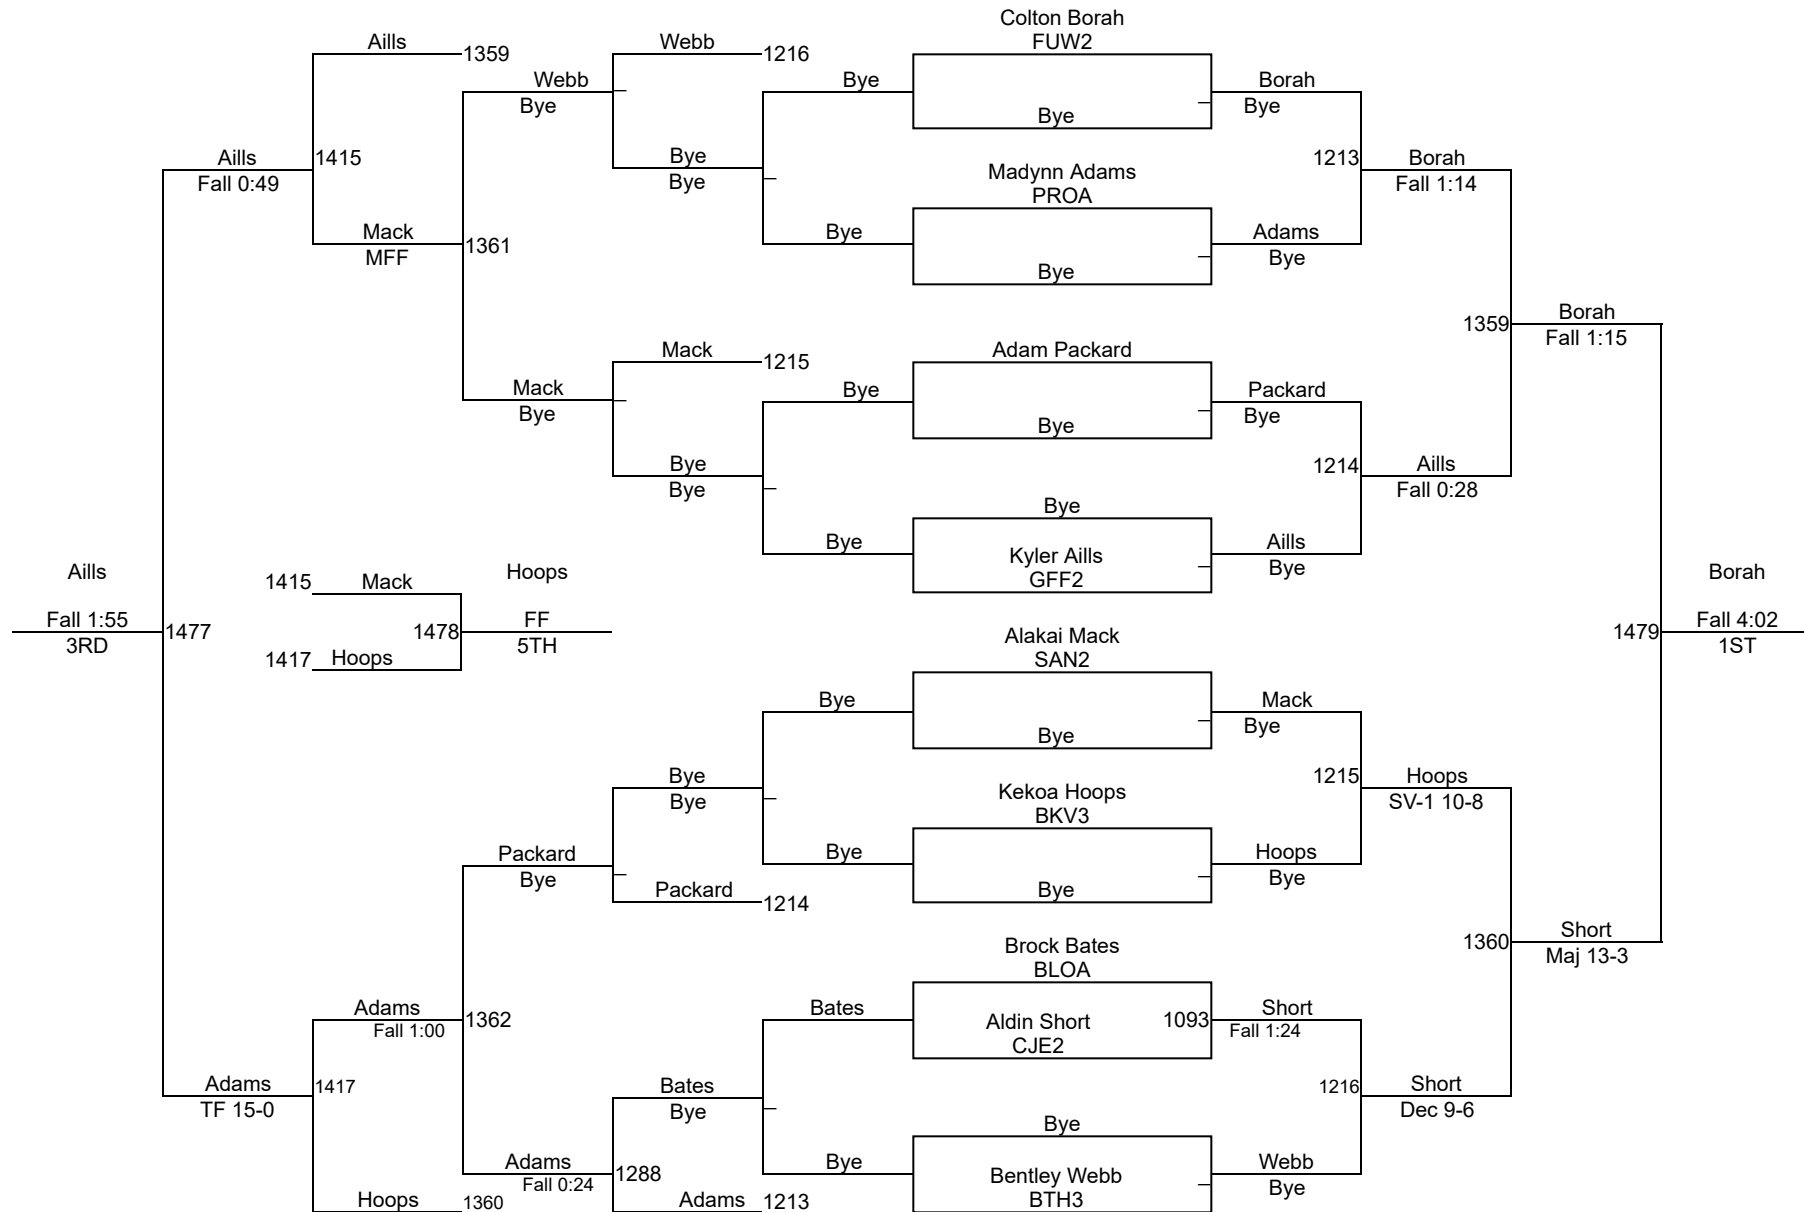

Troy Christian OAC Grade School District

Division IV 95