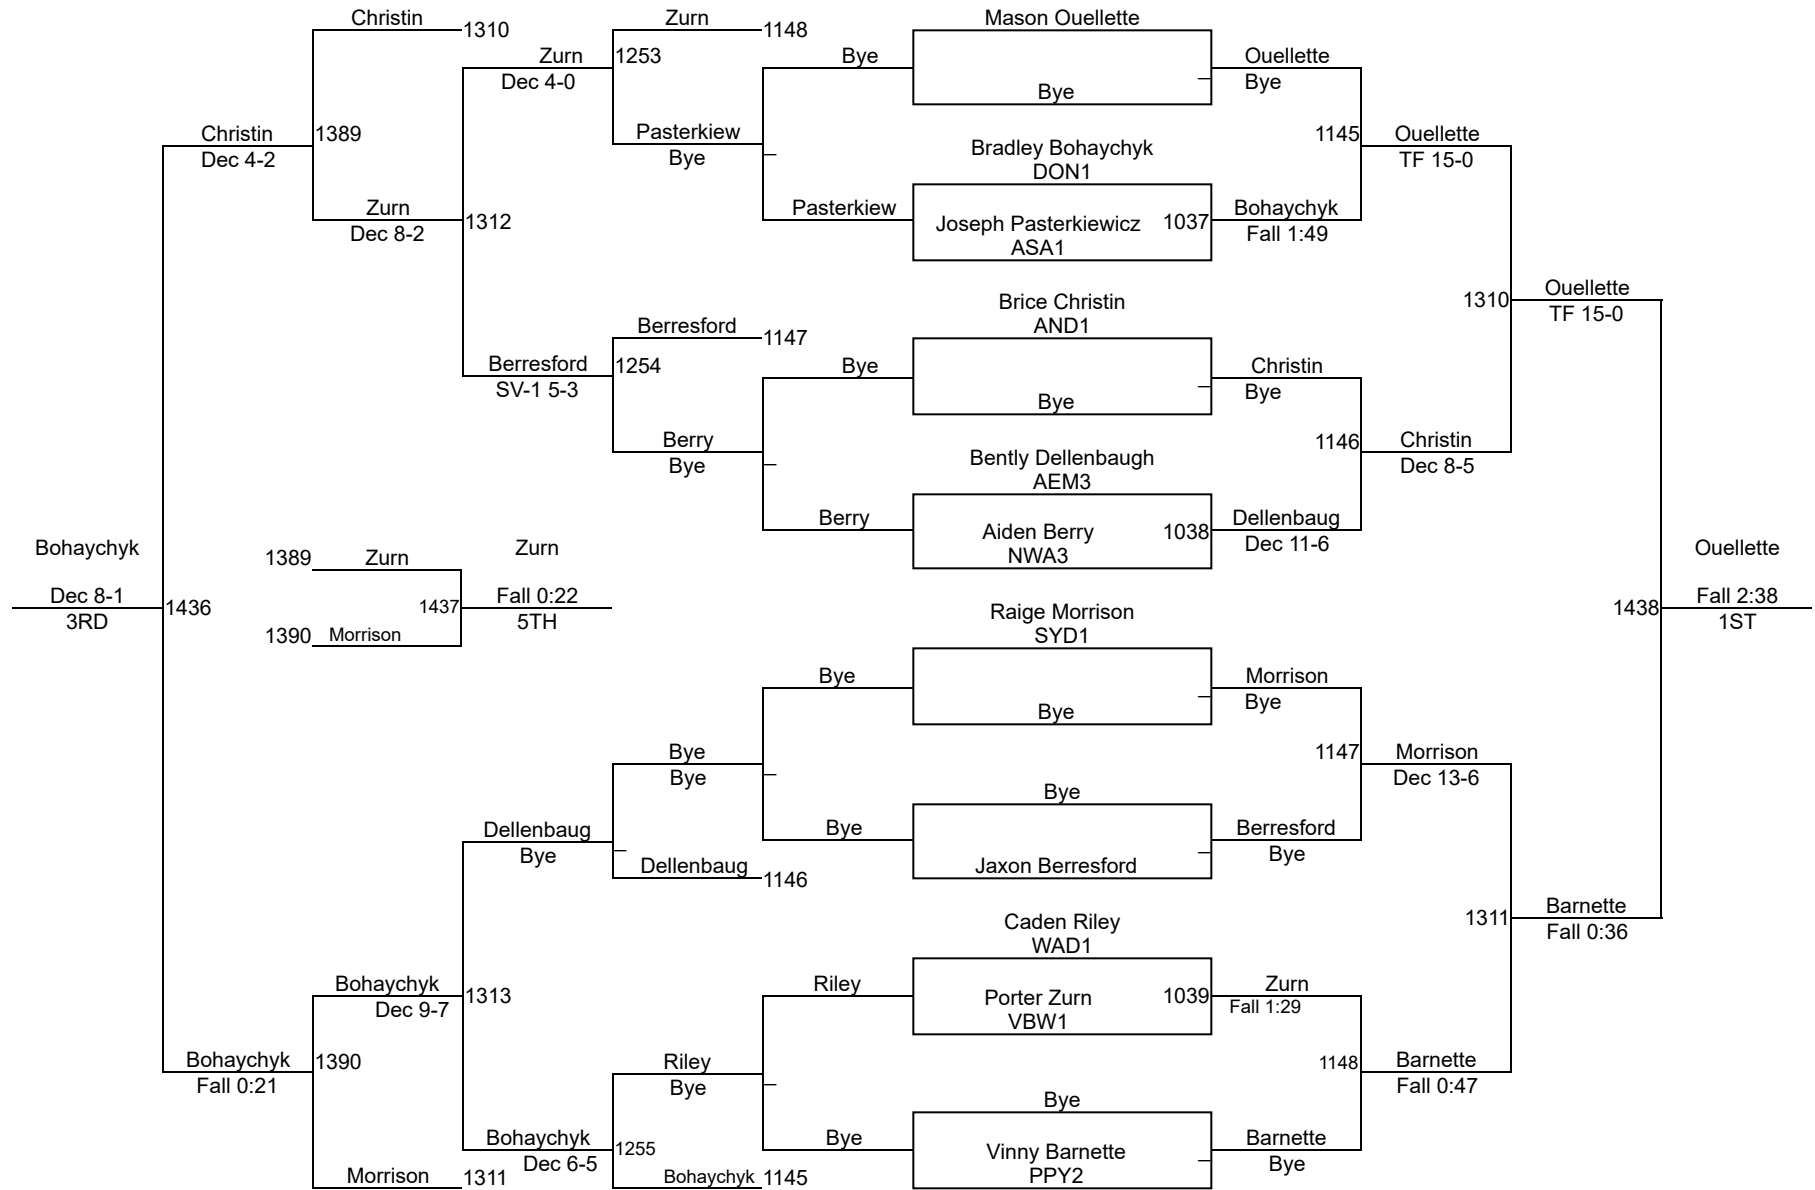

Troy Christian OAC Grade School District

Division III 68