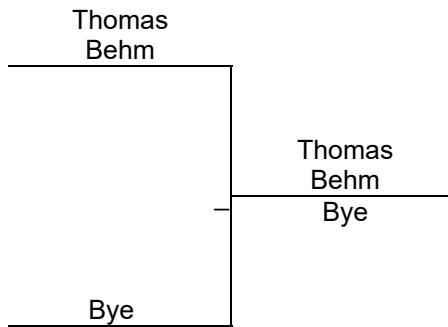

Troy Christian OAC Grade School District

Division II 70

Round 1

Round 2

Round 3

T. Behm ()
1ST

Bye
2ND