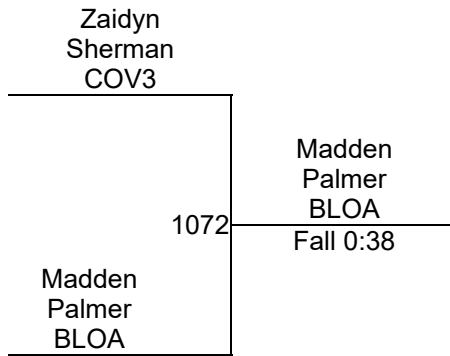

Troy Christian OAC Grade School District

Division III 160

Round 1