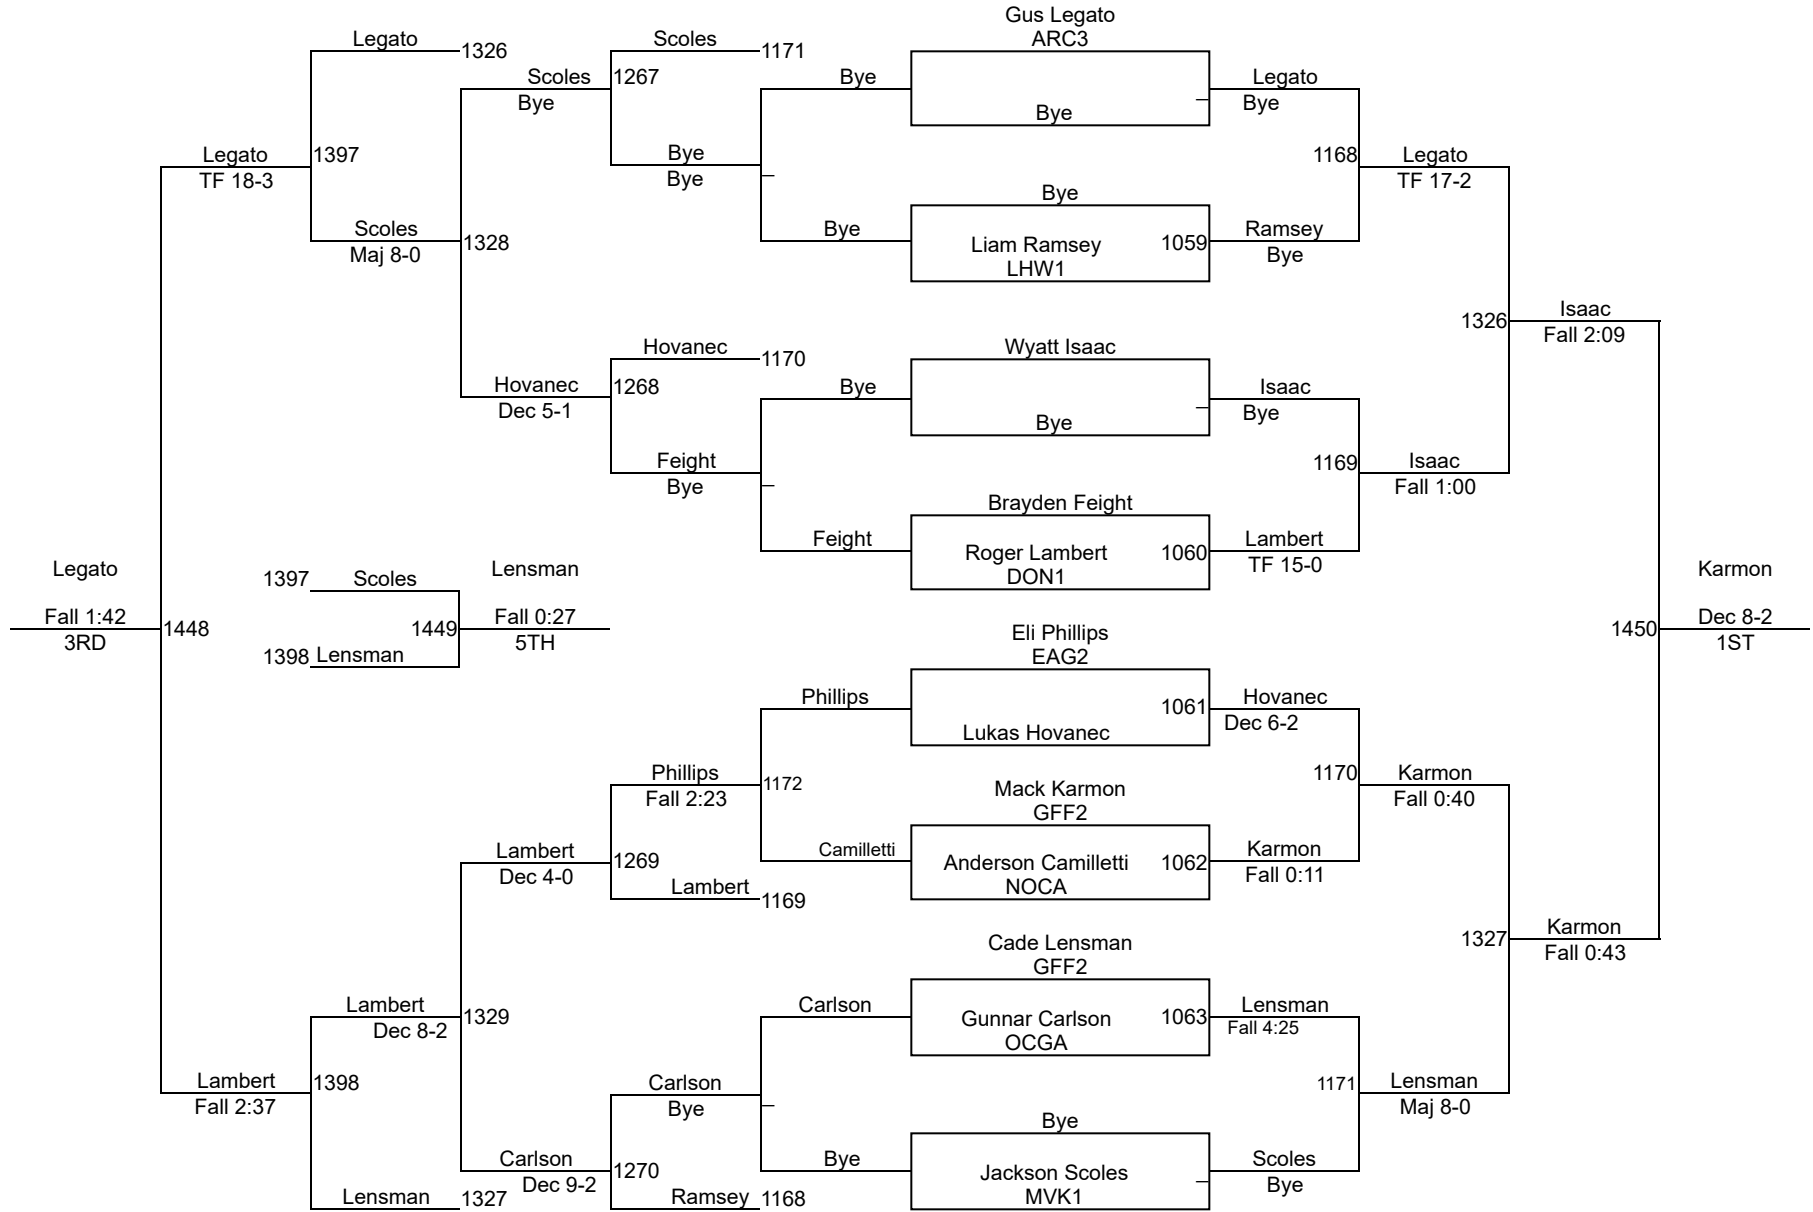

Troy Christian OAC Grade School District

Division III 85