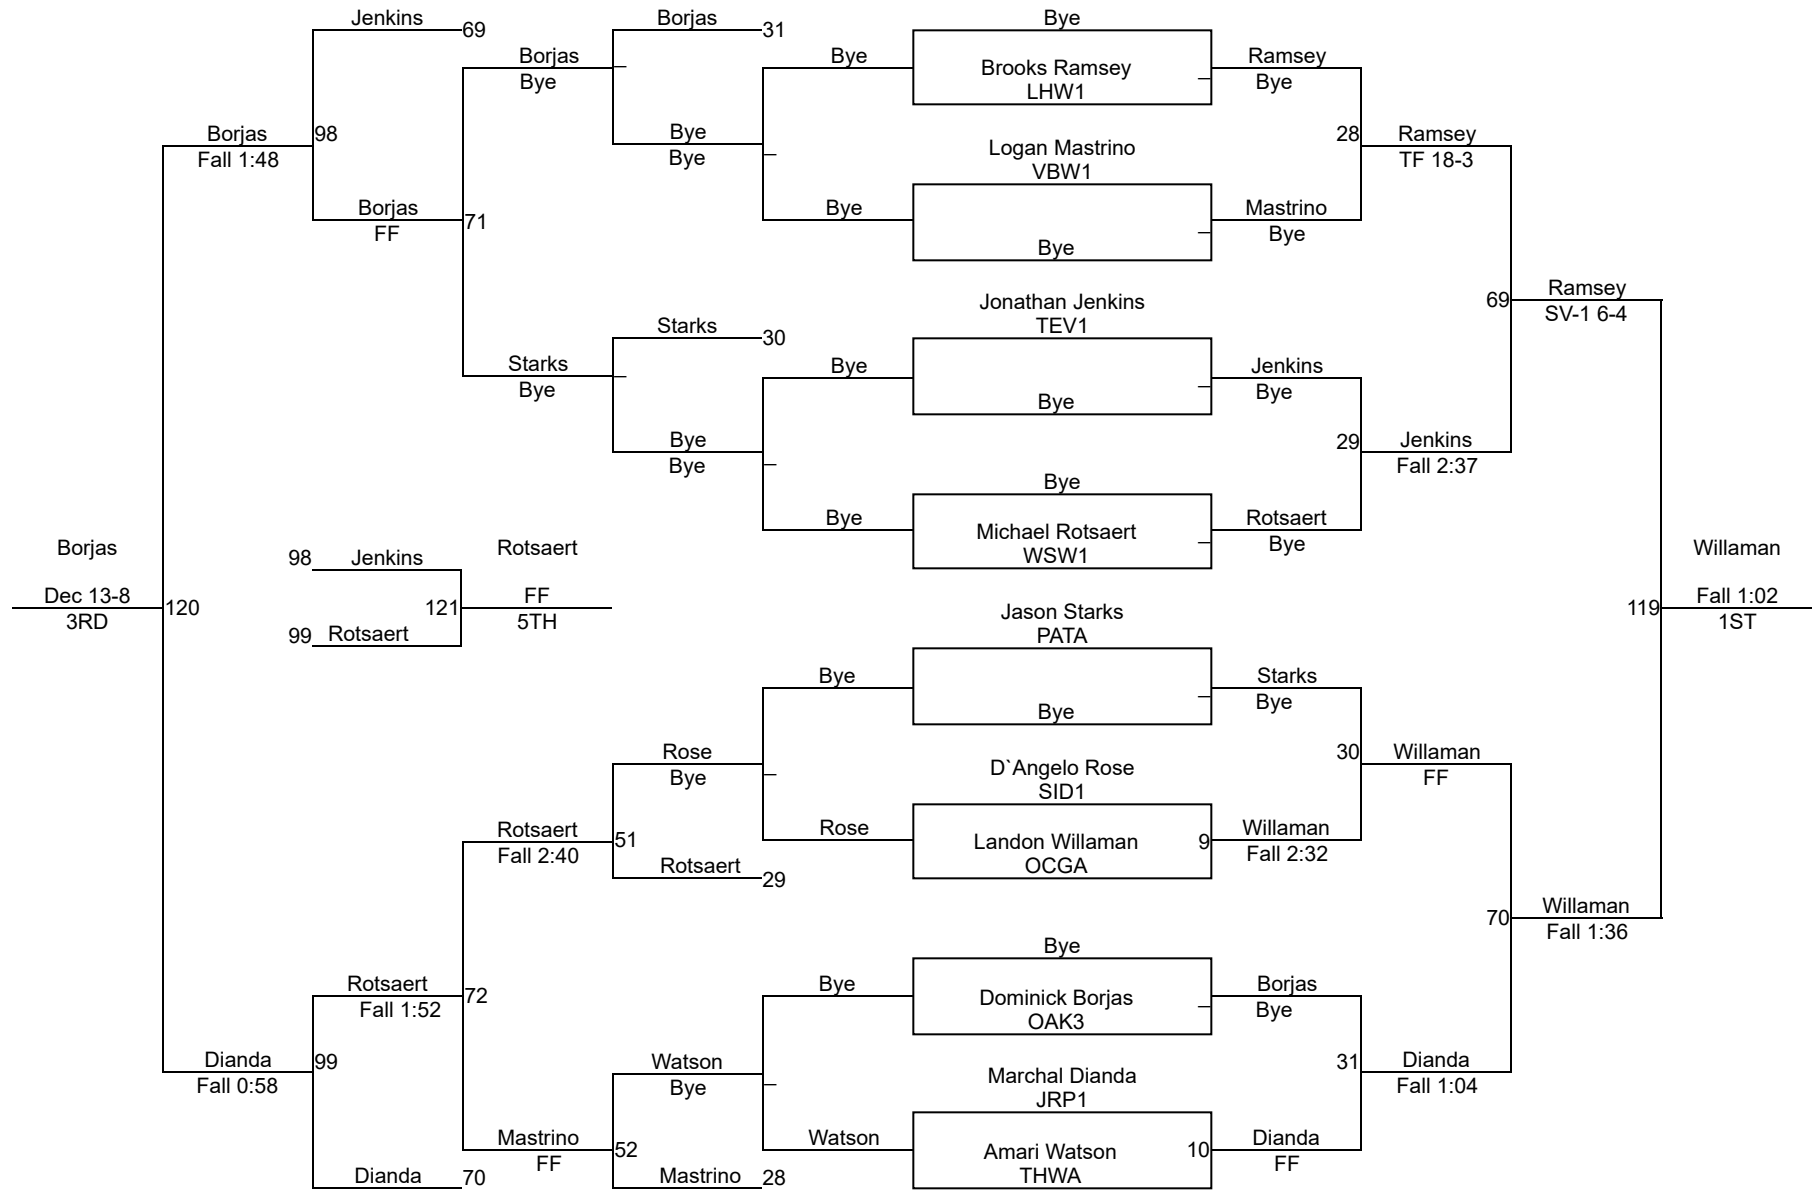

Troy Christian OAC Grade School District

Division II 55