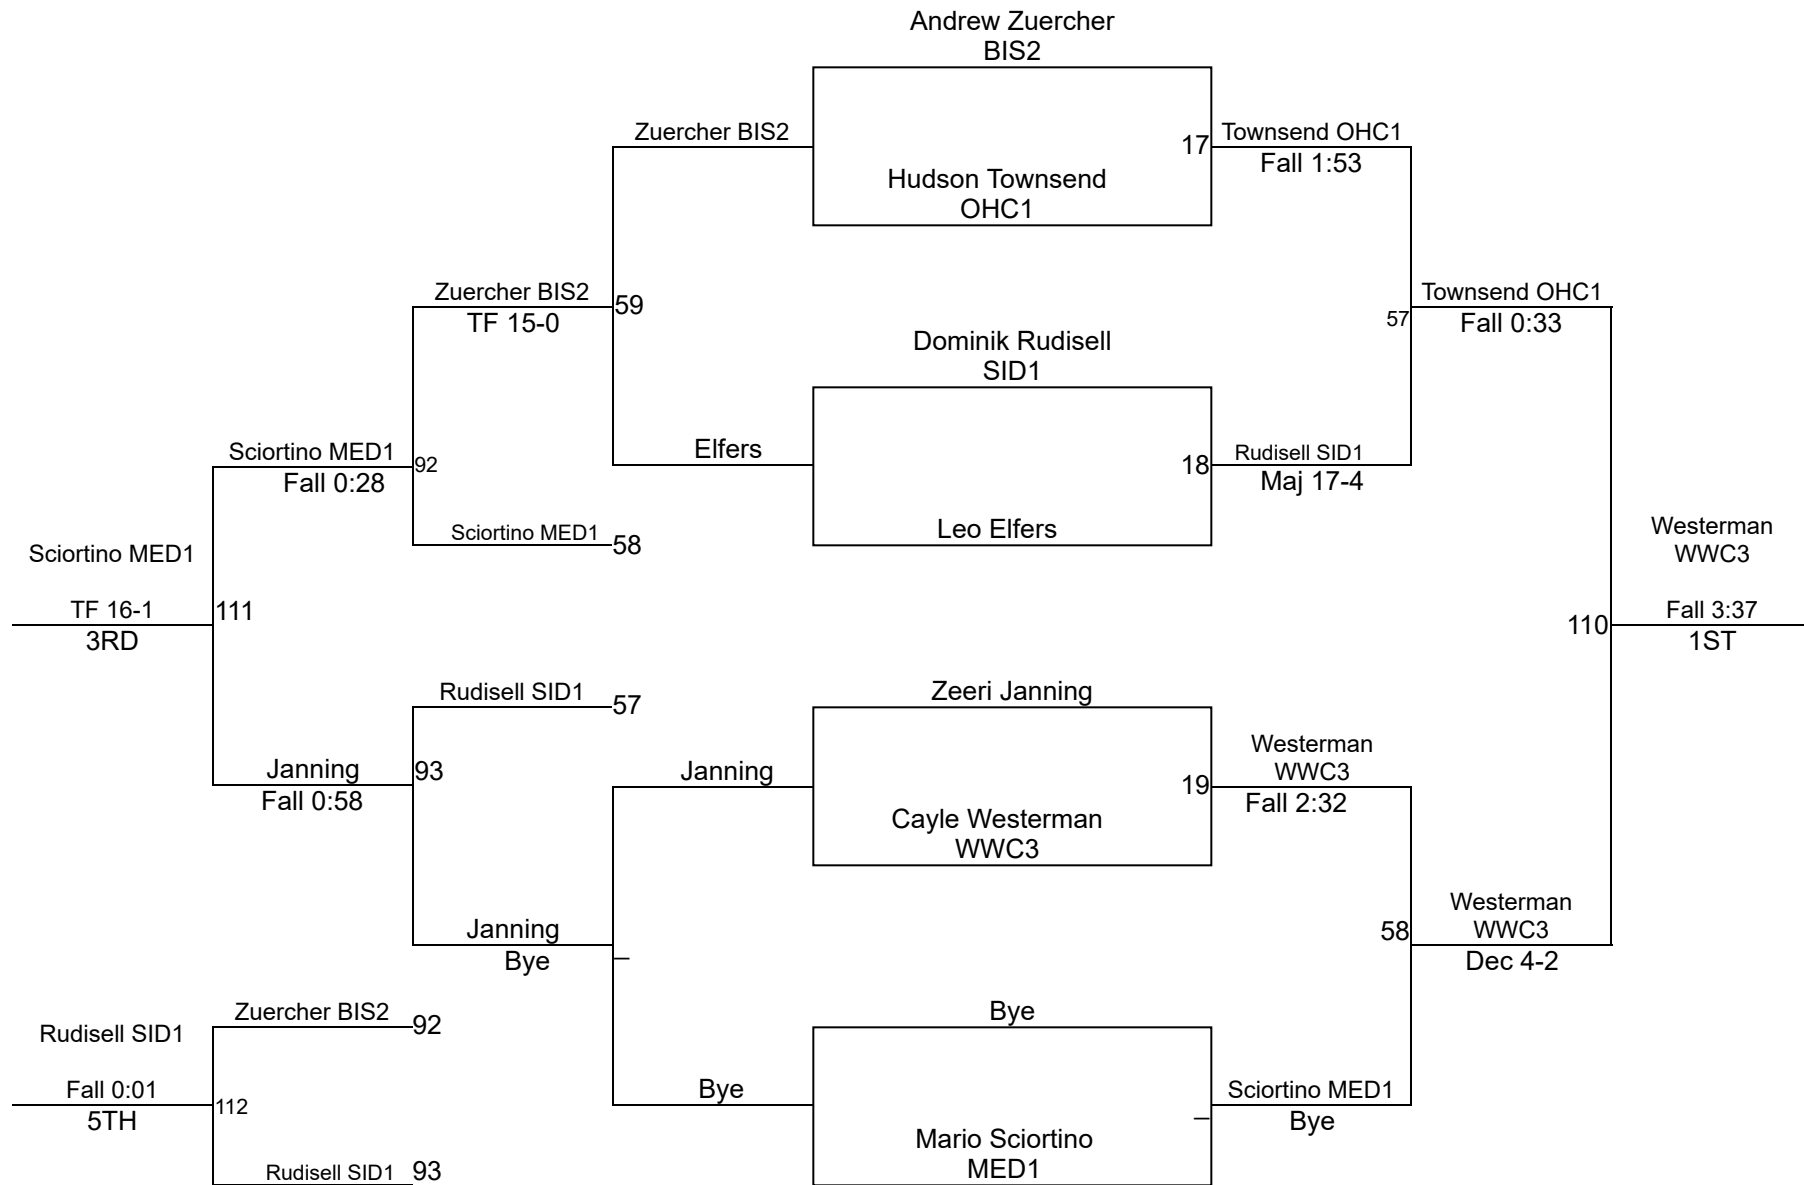

Troy Christian OAC Grade School District

Division I 45