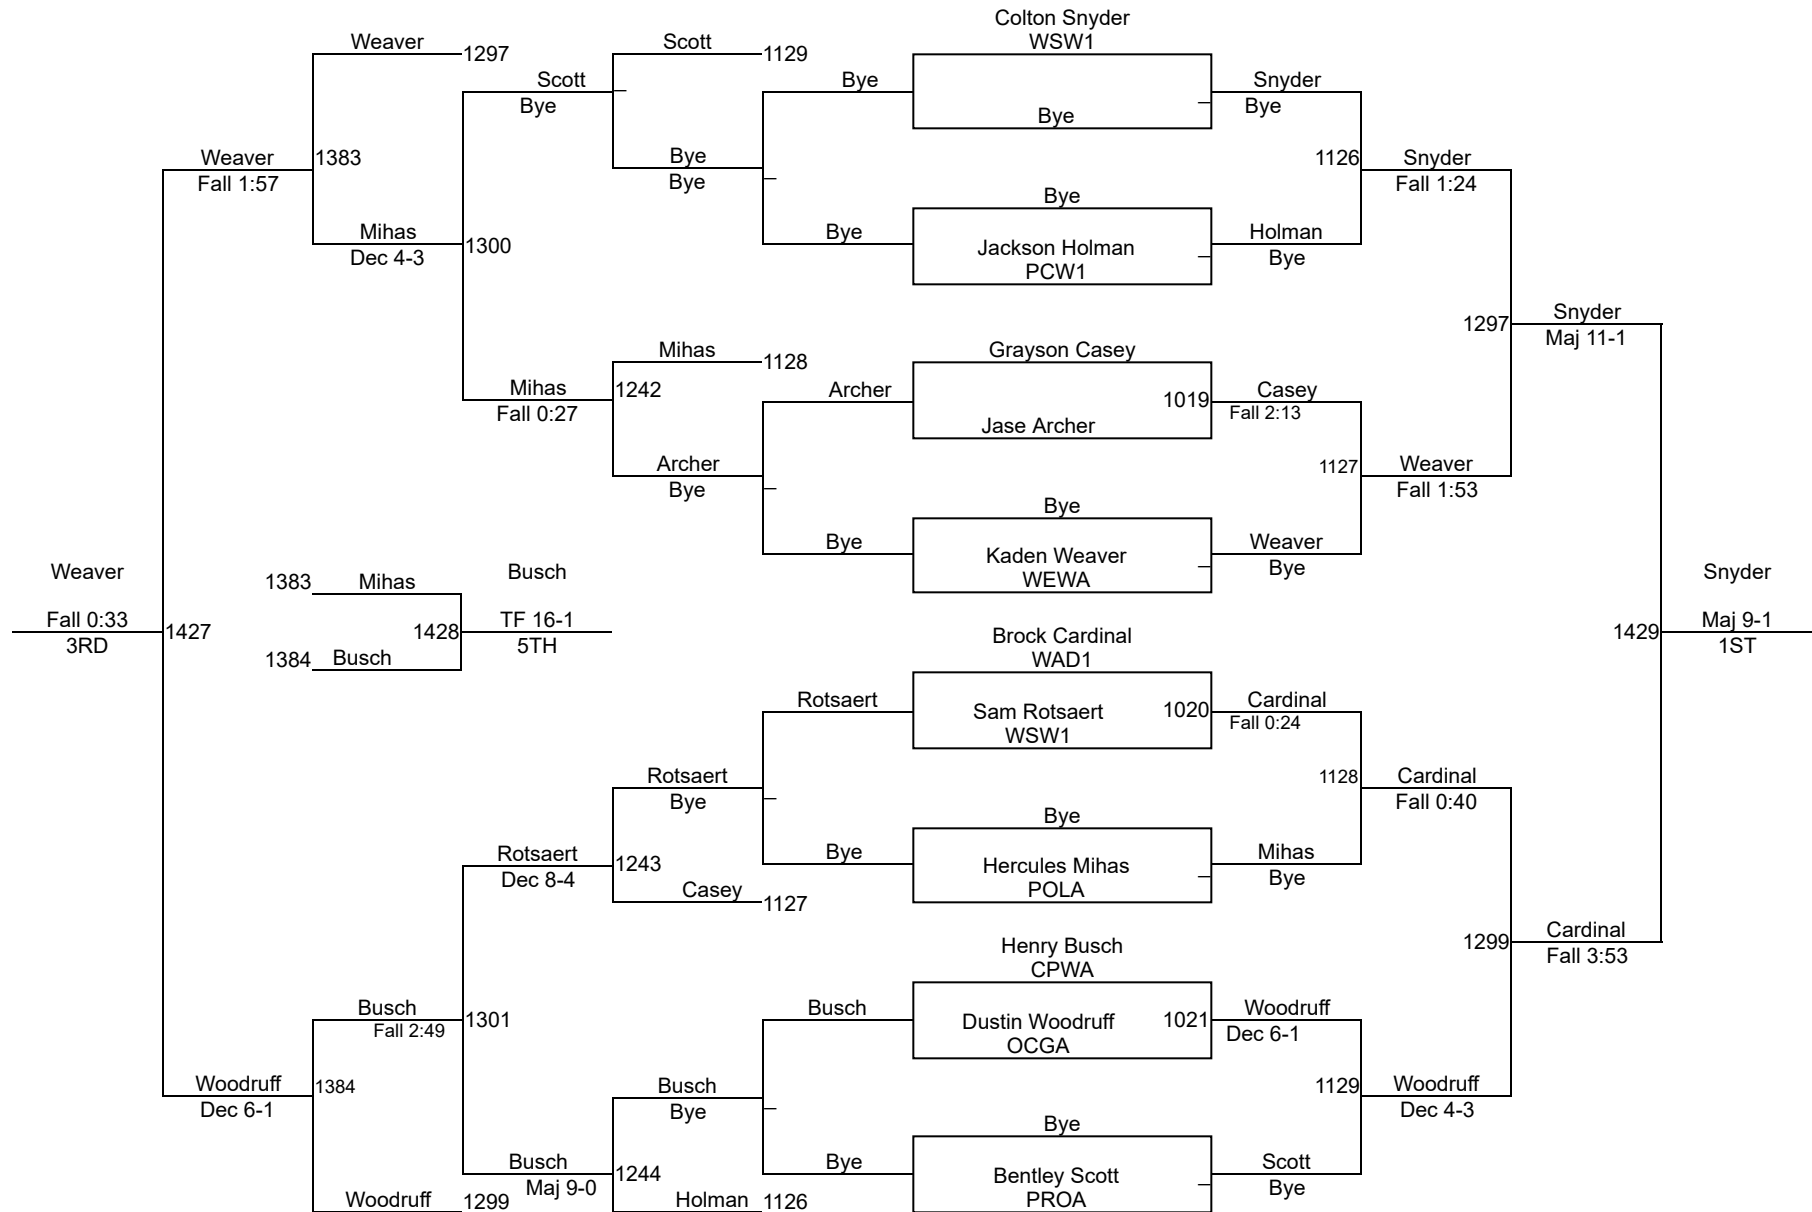

Troy Christian OAC Grade School District

Division III 55