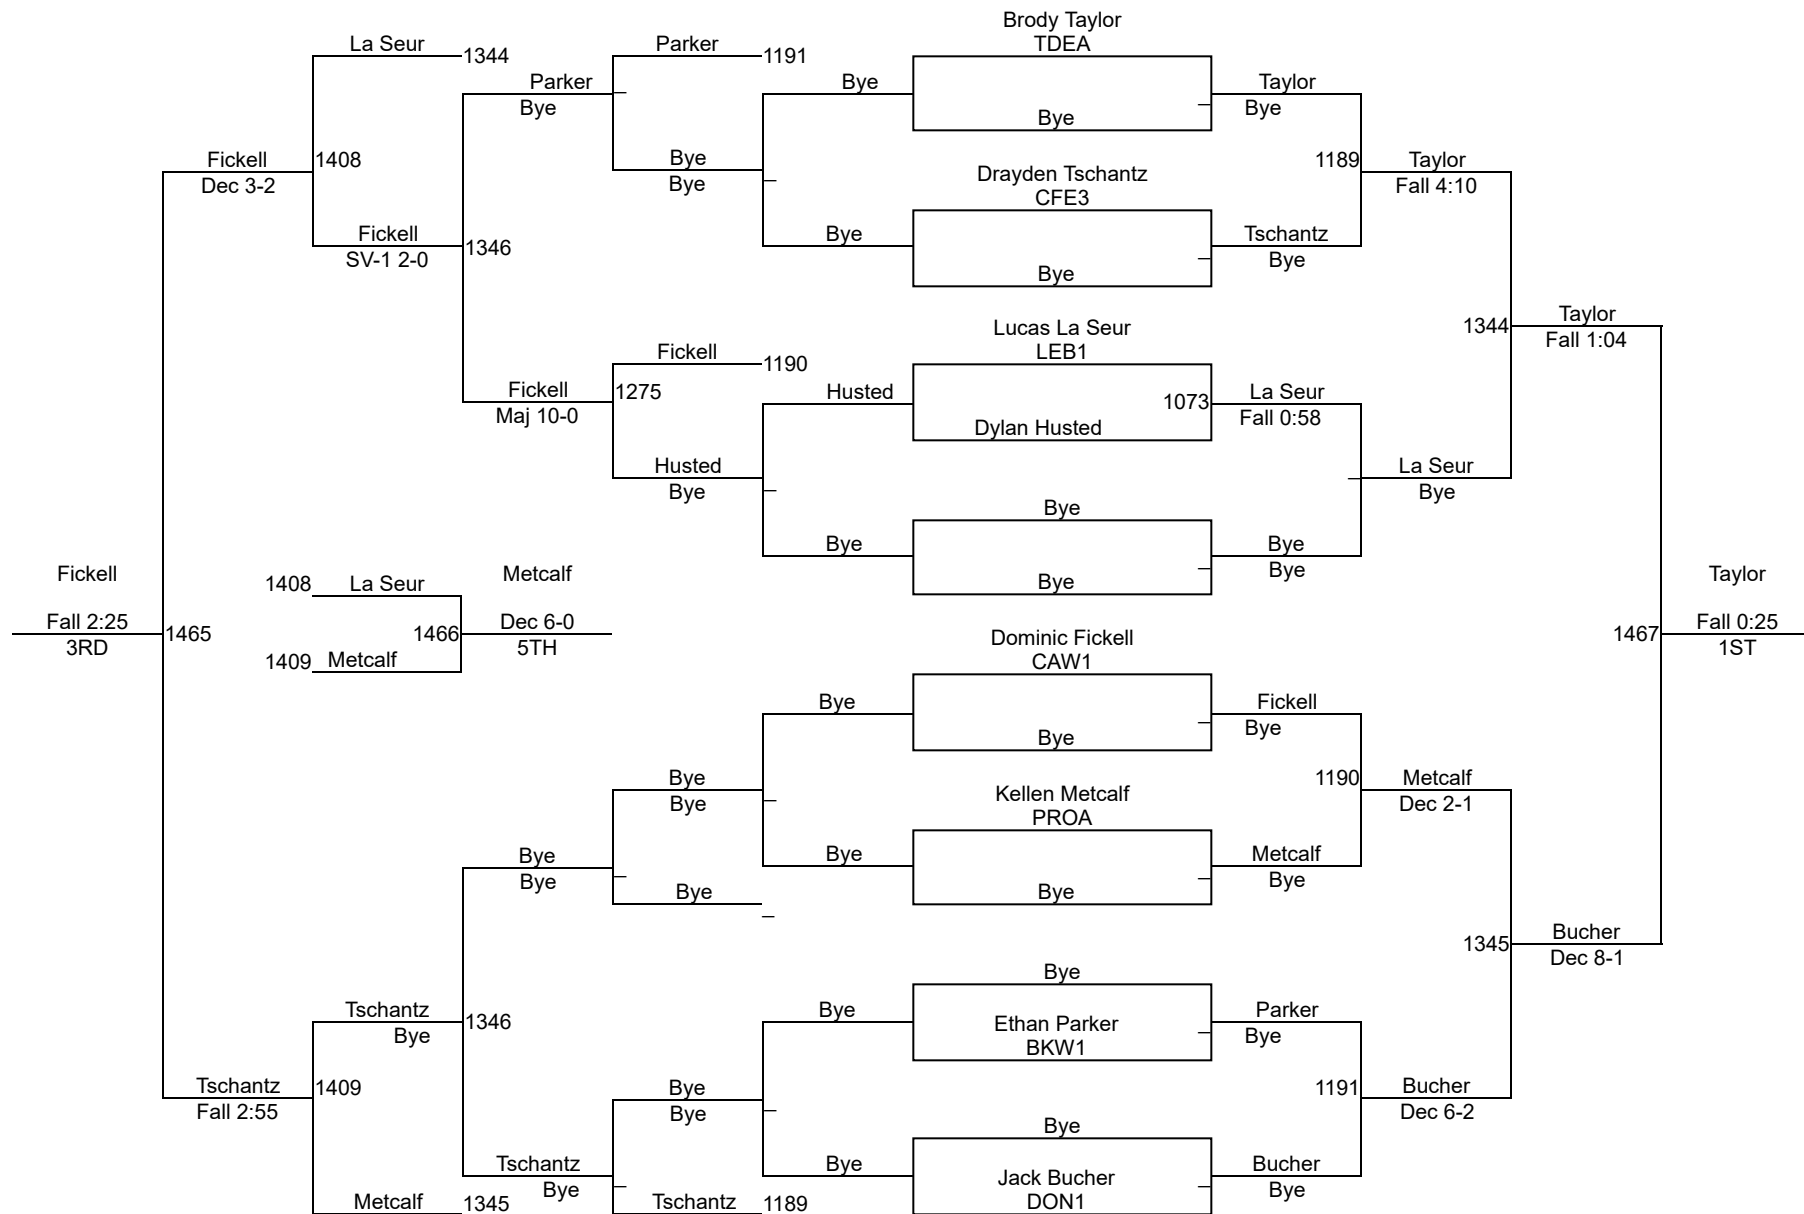

Troy Christian OAC Grade School District

Division IV 75