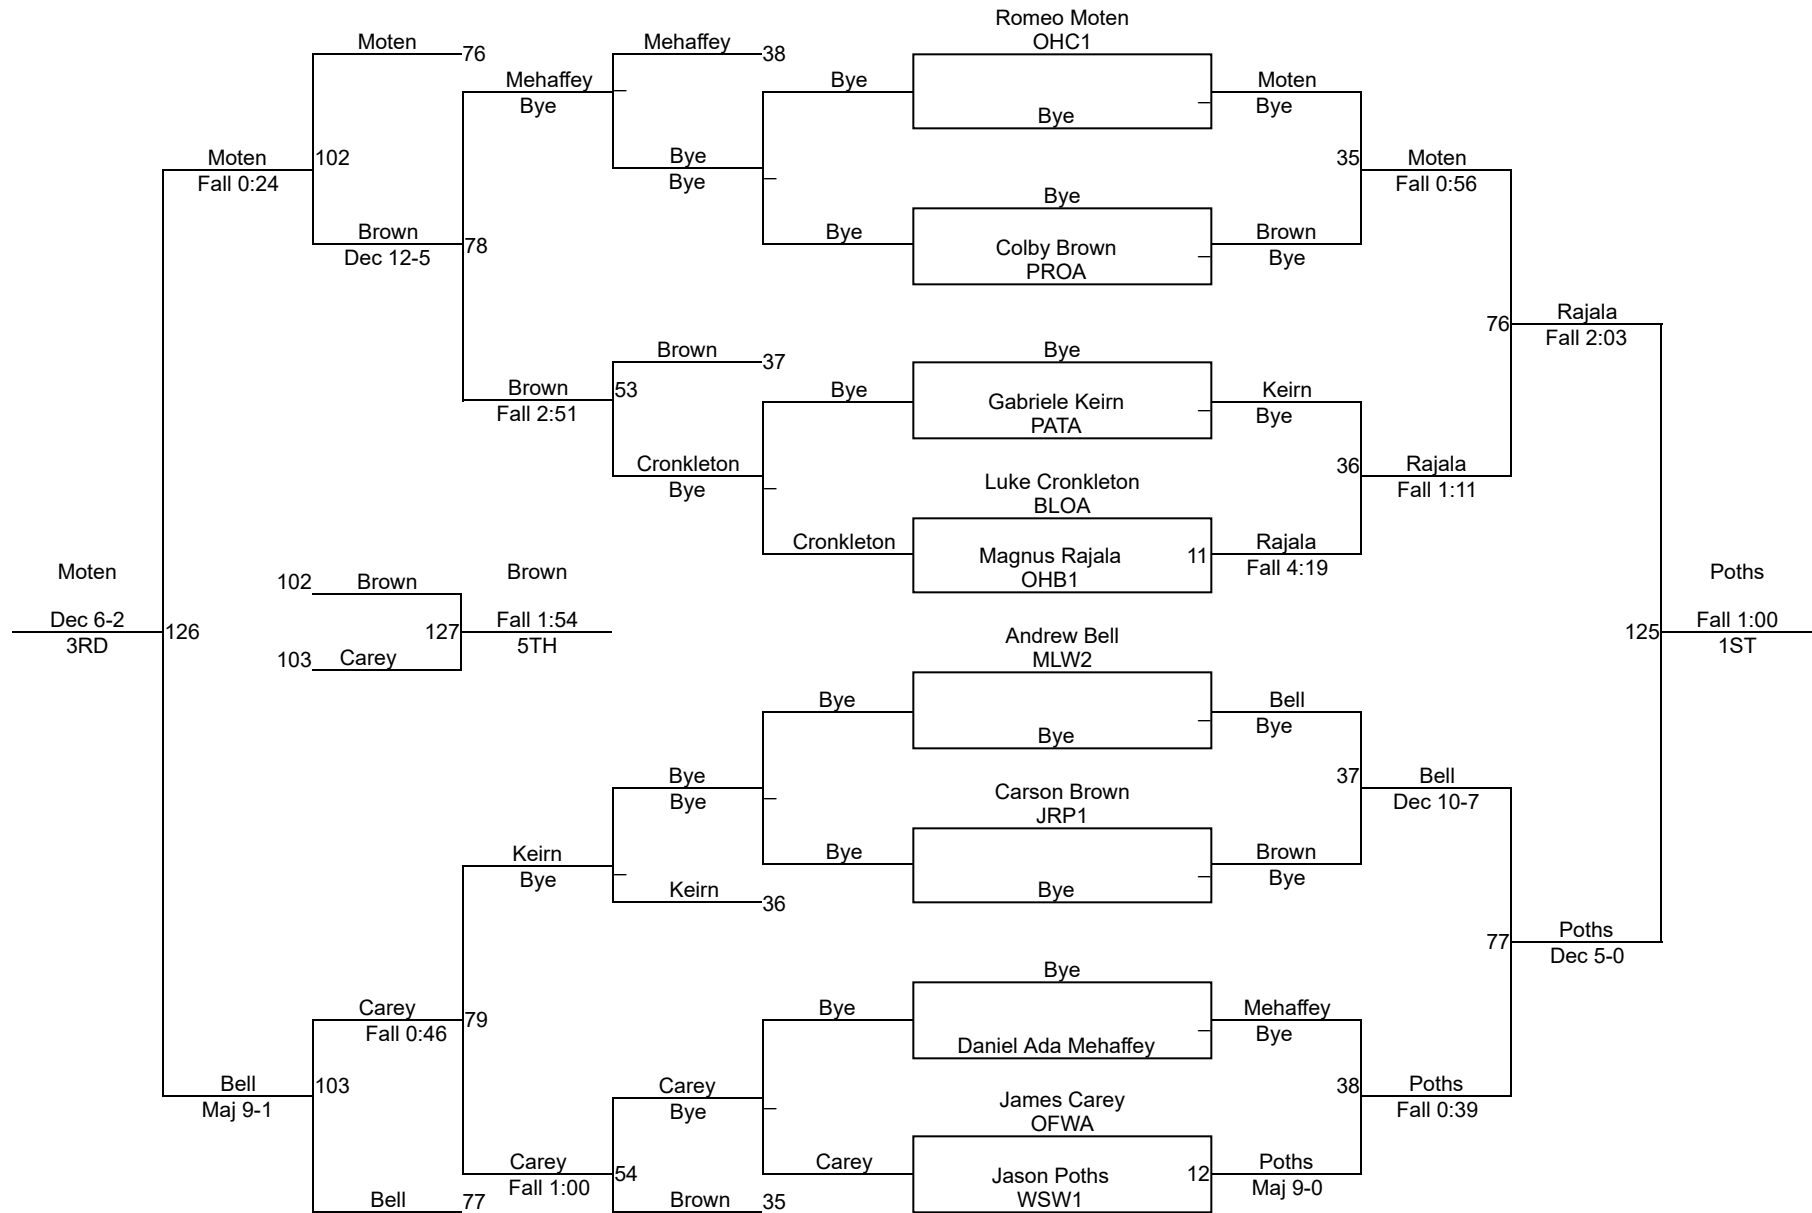

Troy Christian OAC Grade School District

Division II 61