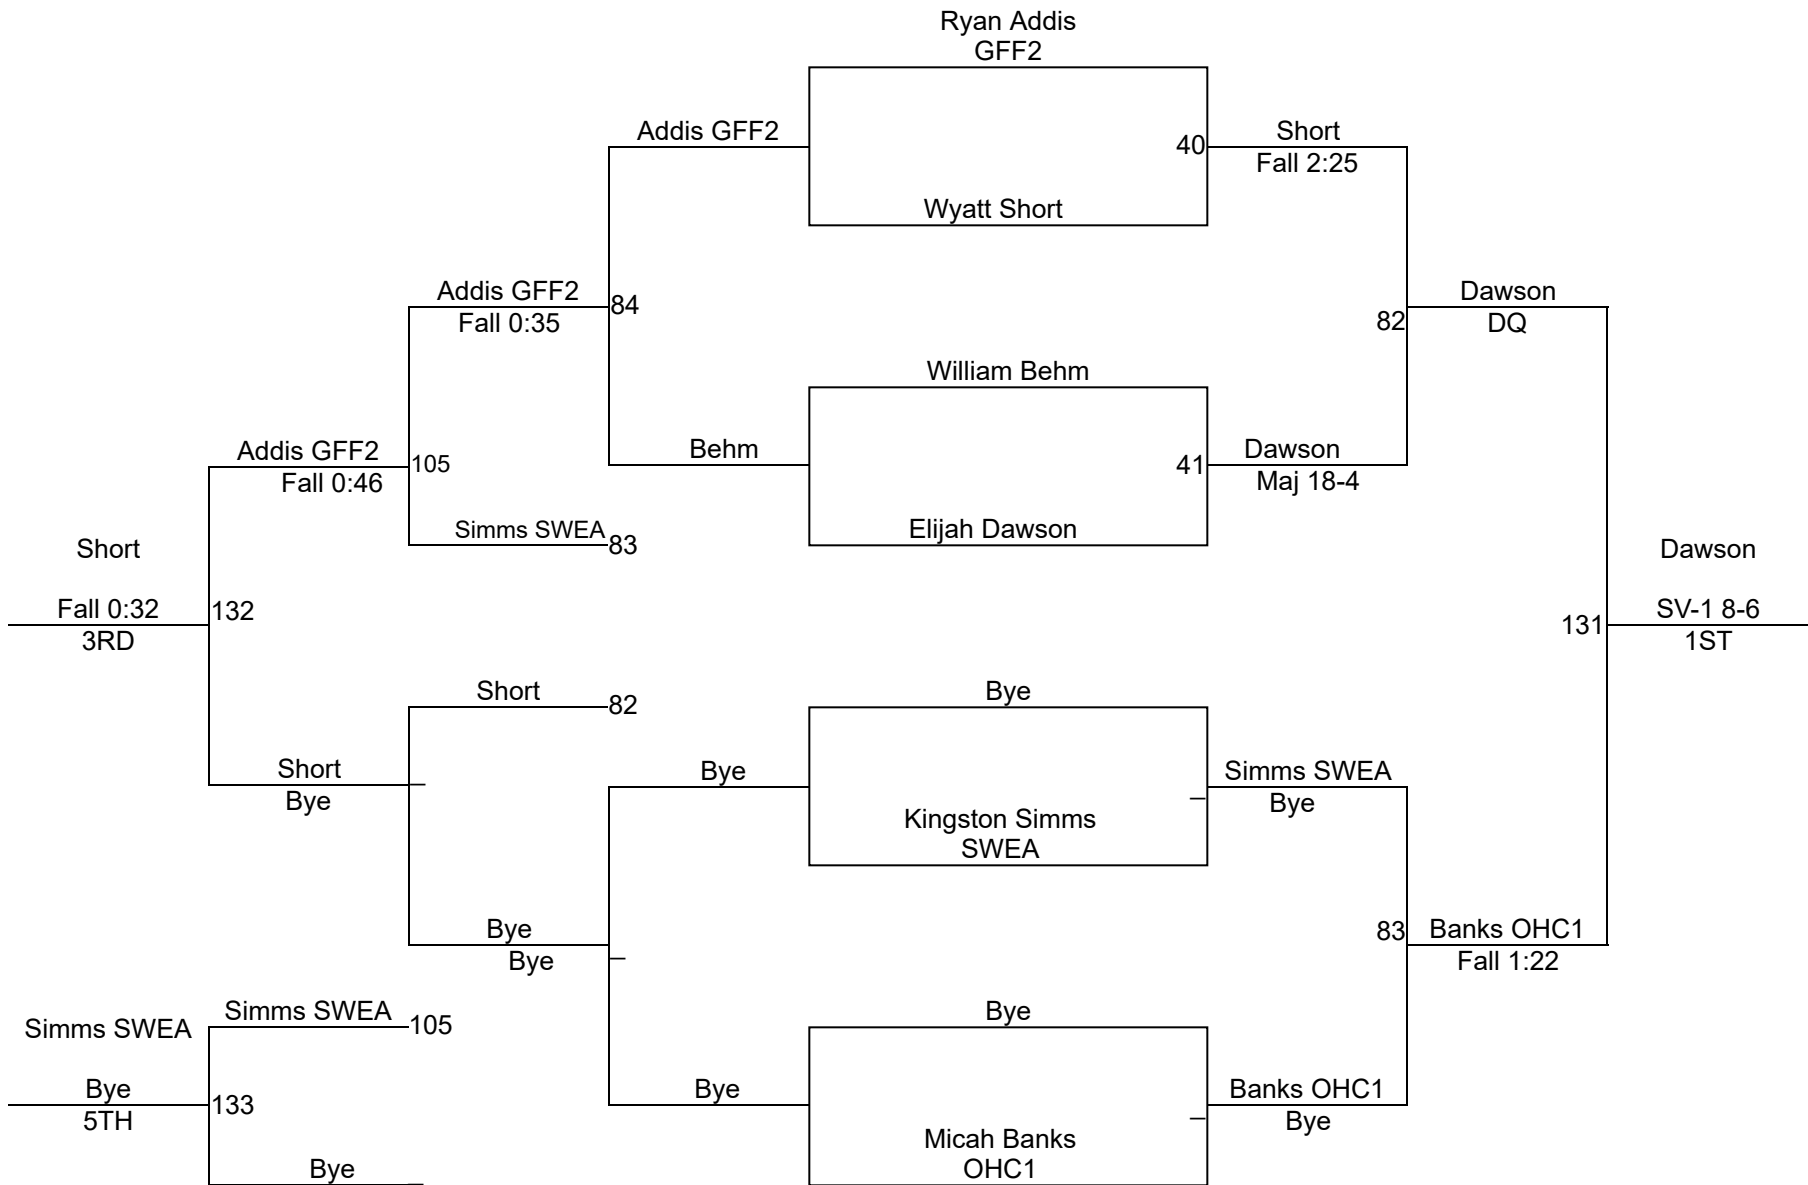

Troy Christian OAC Grade School District

Division II 75