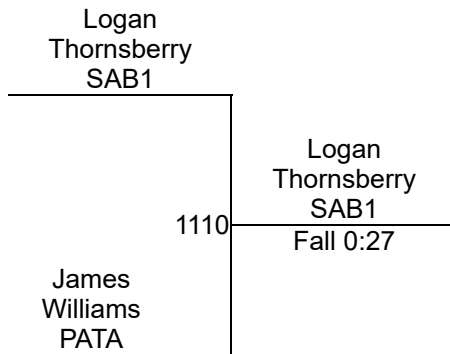

Division IV 130

Troy Christian OAC Grade School District

Division IV 140

Round 1

Round 2

Round 3

L. Thornsberry (SAB1)
1ST

J. Williams (PATA)
2ND