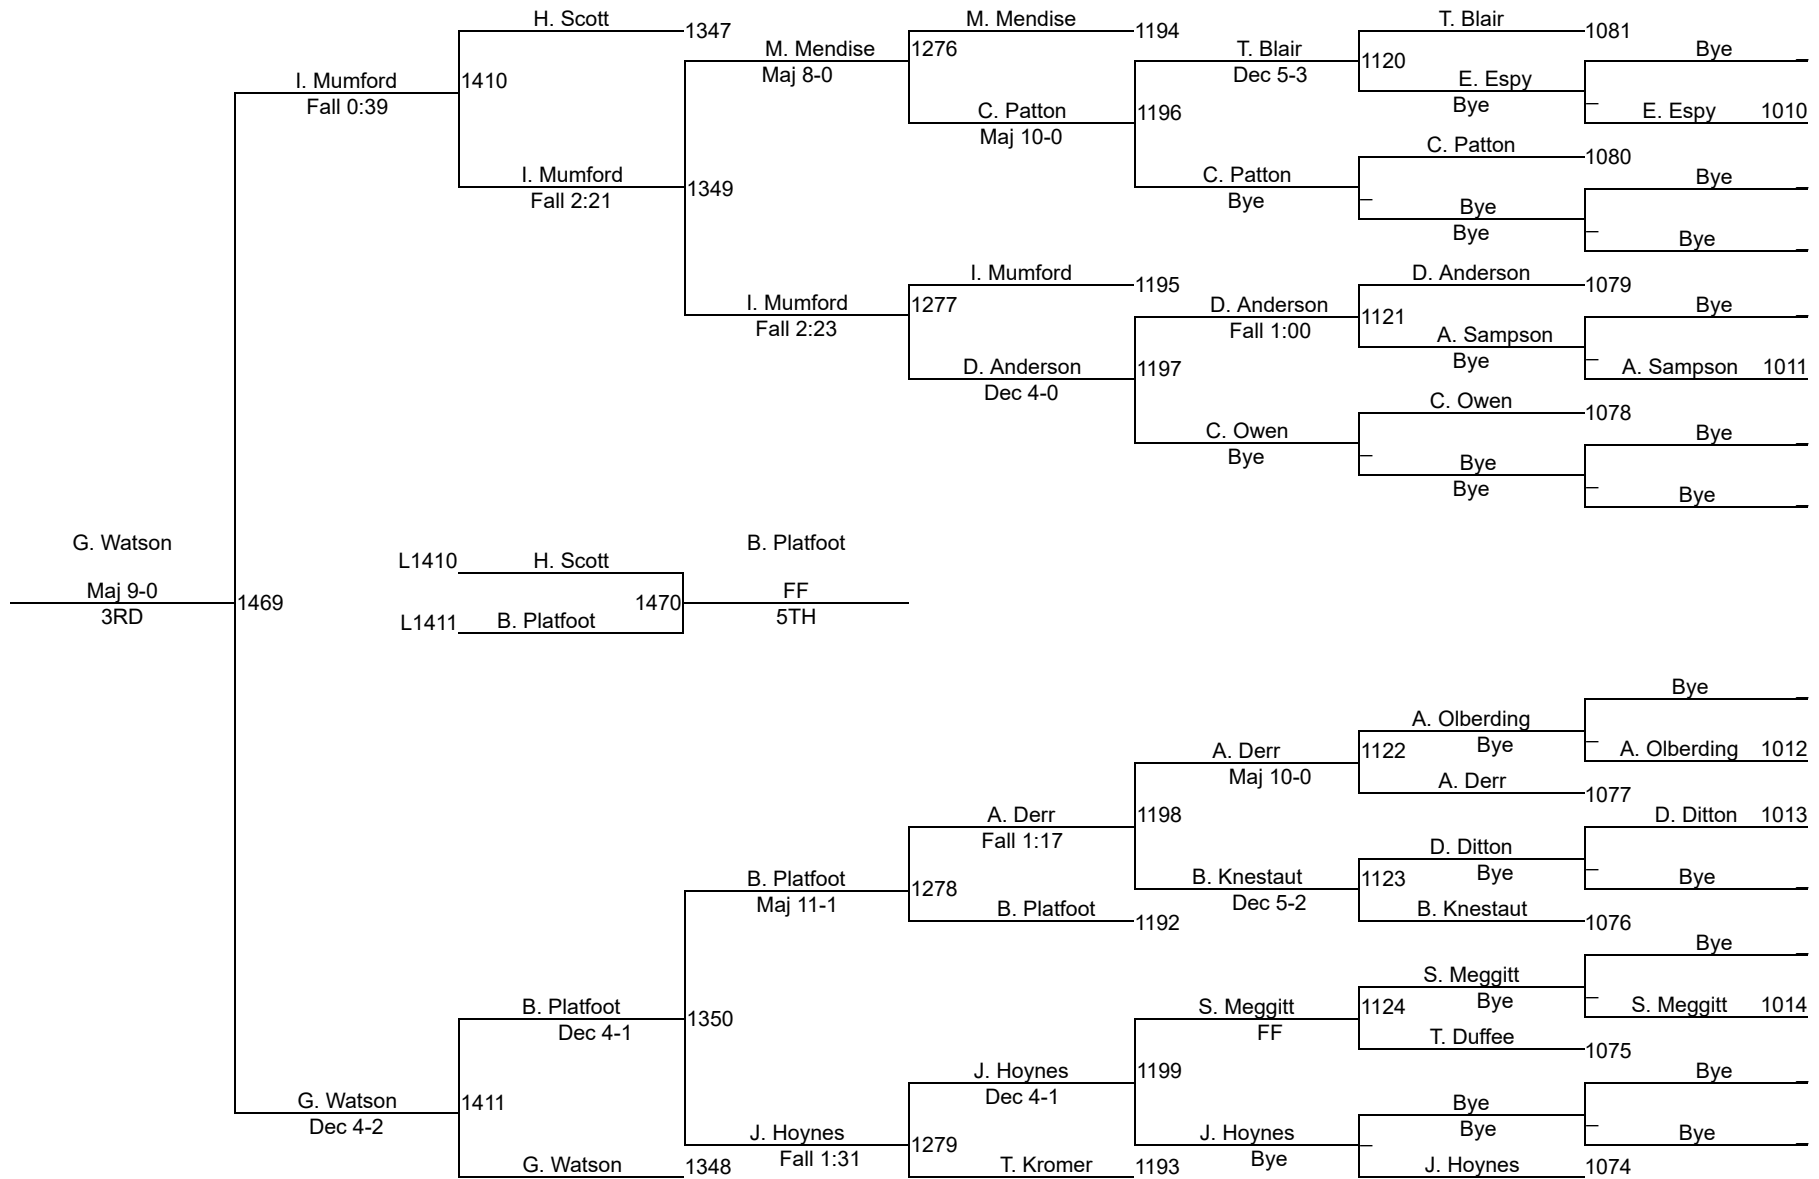

Division IV 80