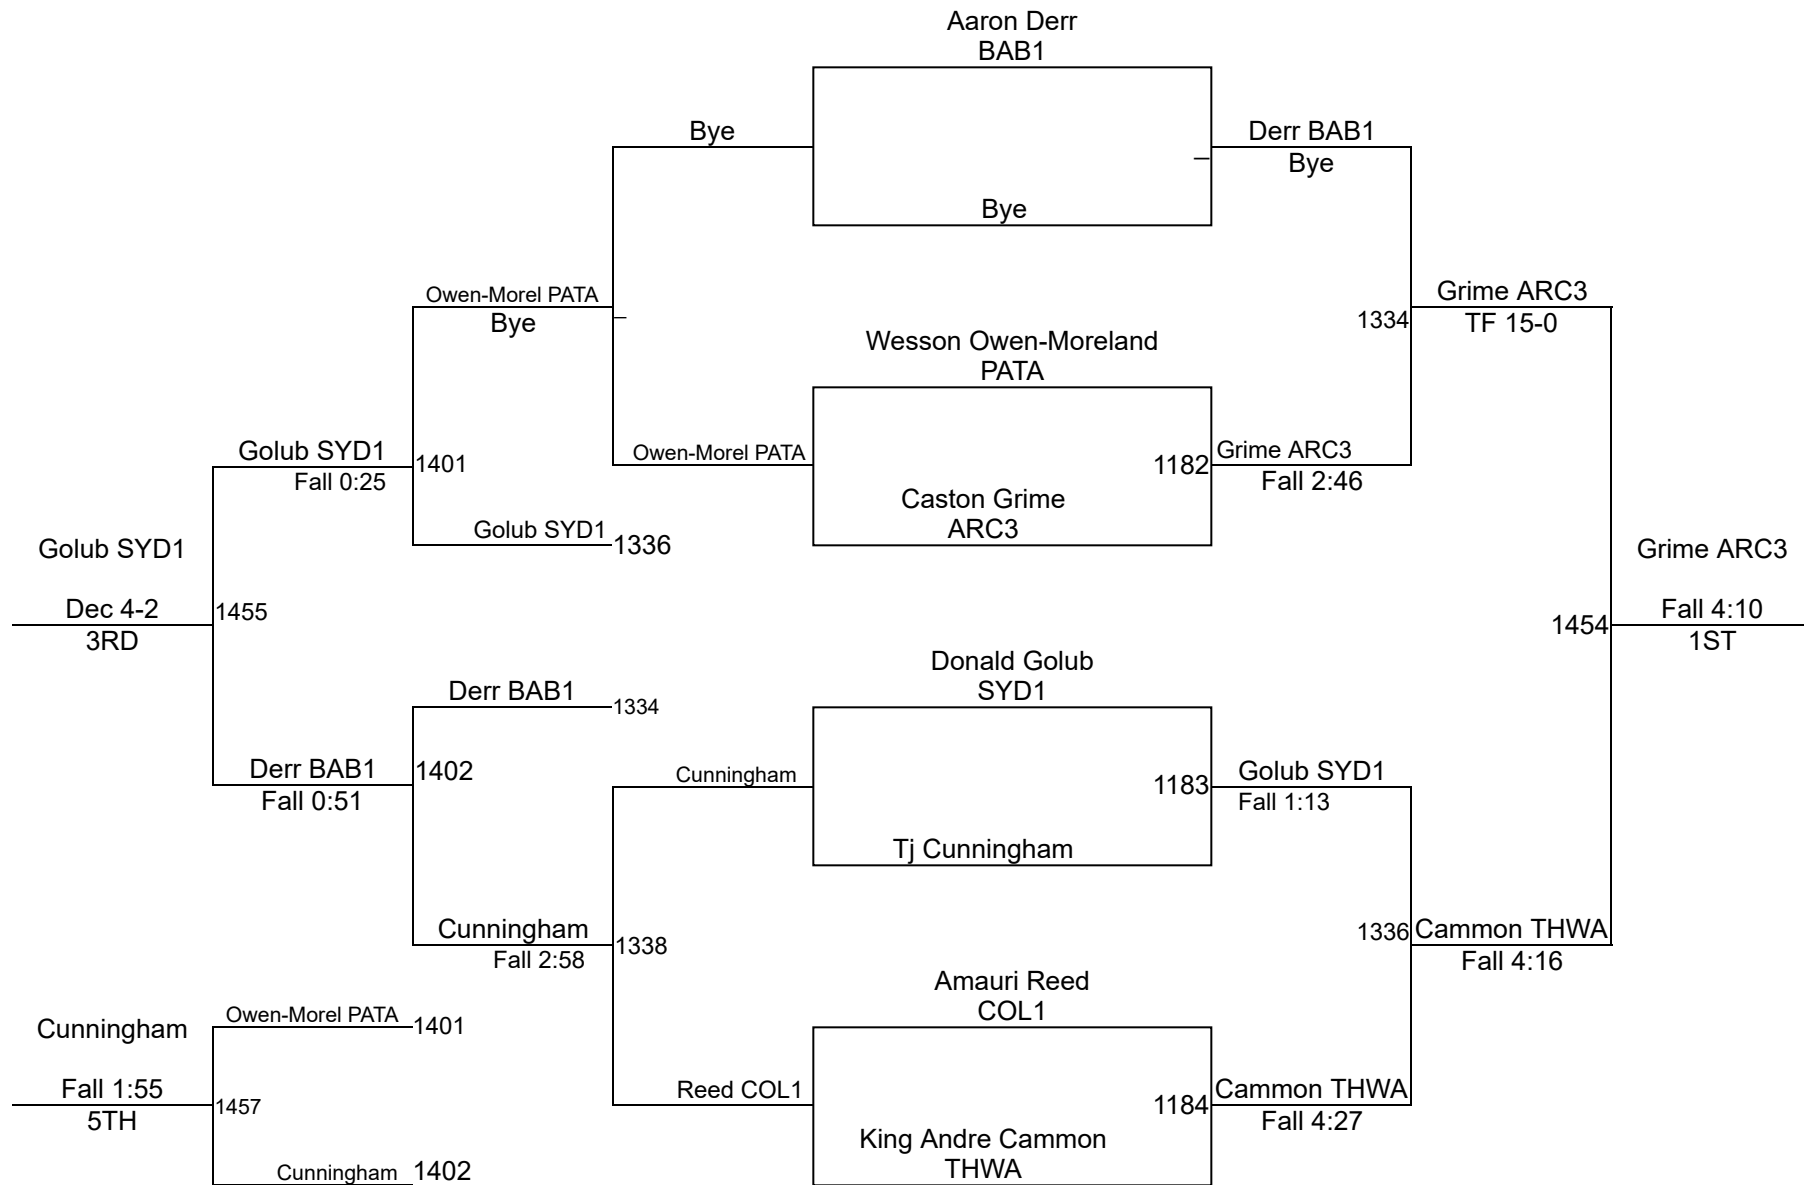

Troy Christian OAC Grade School District

Division III 130