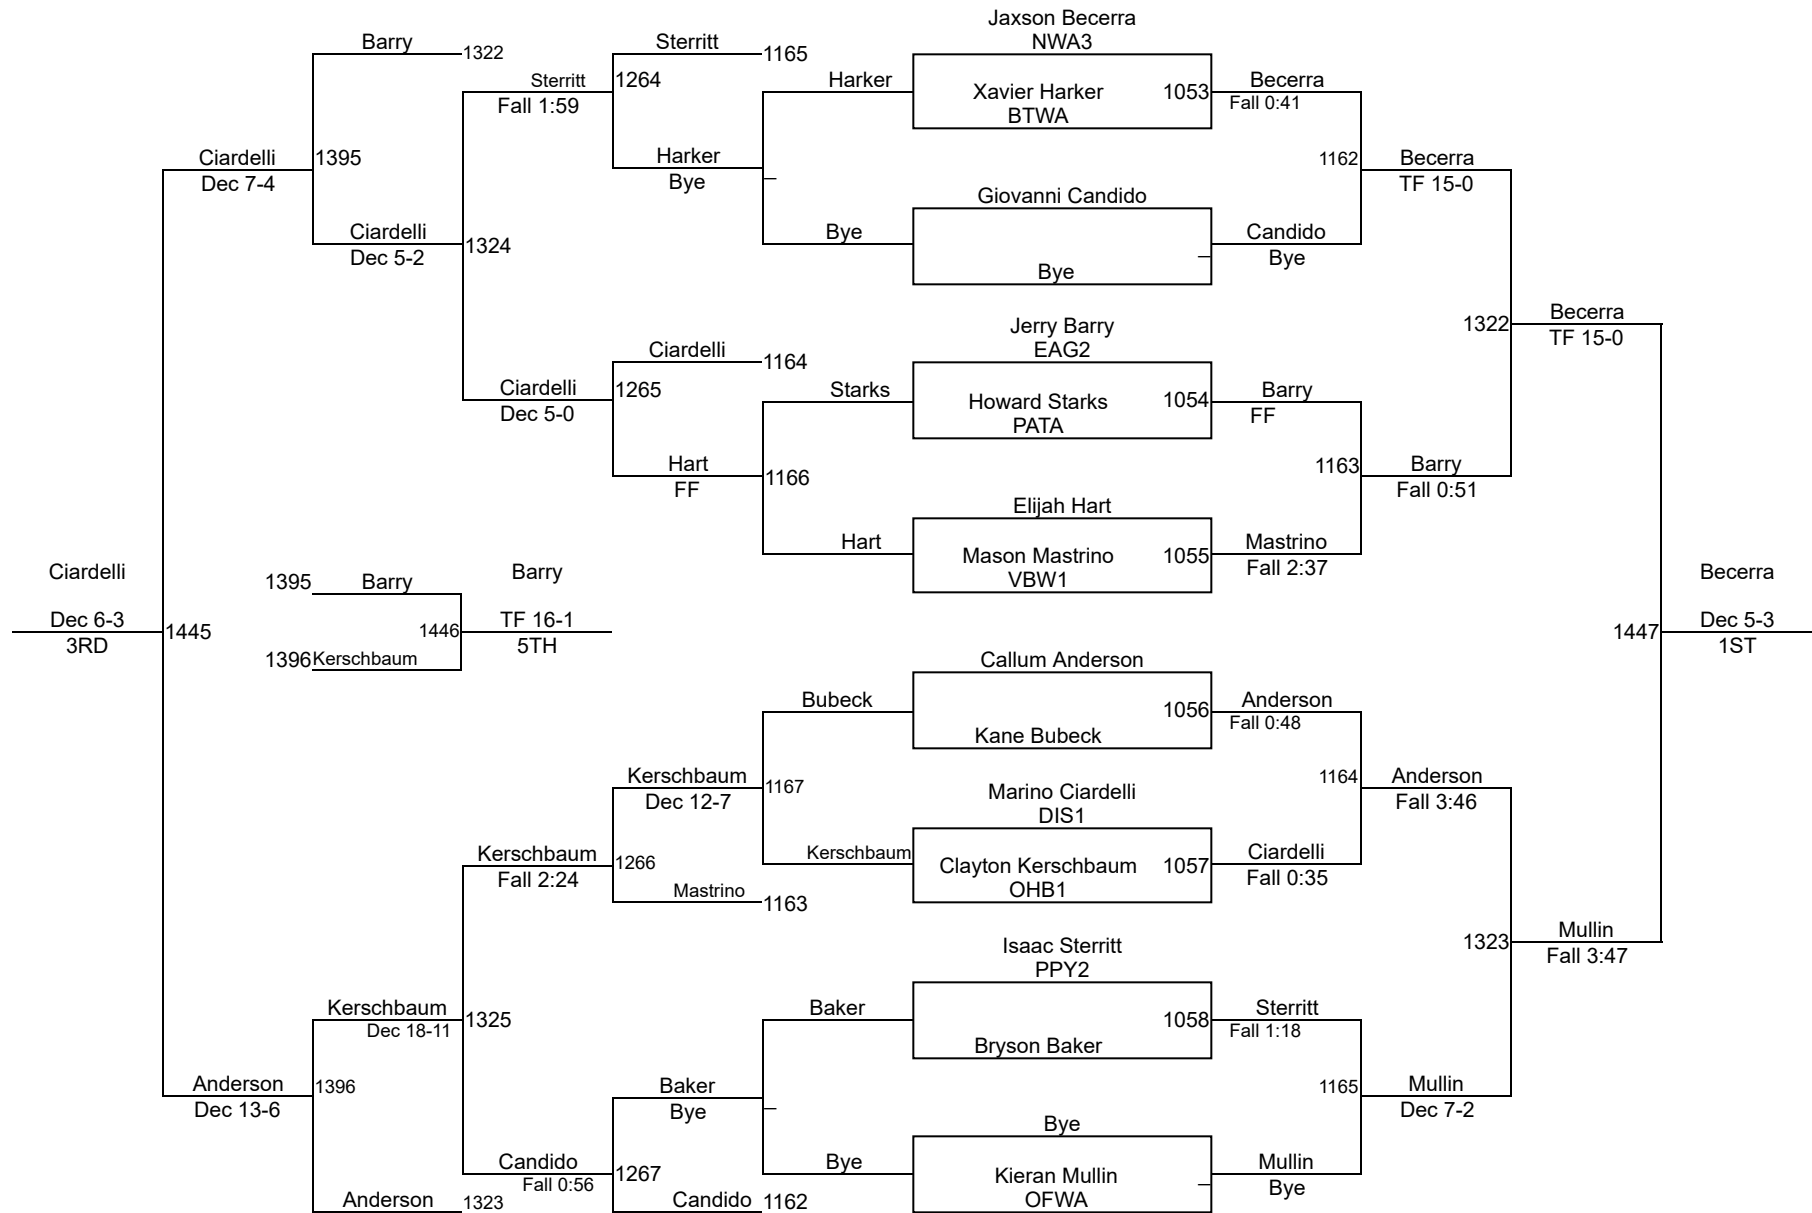

Troy Christian OAC Grade School District

Division III 80