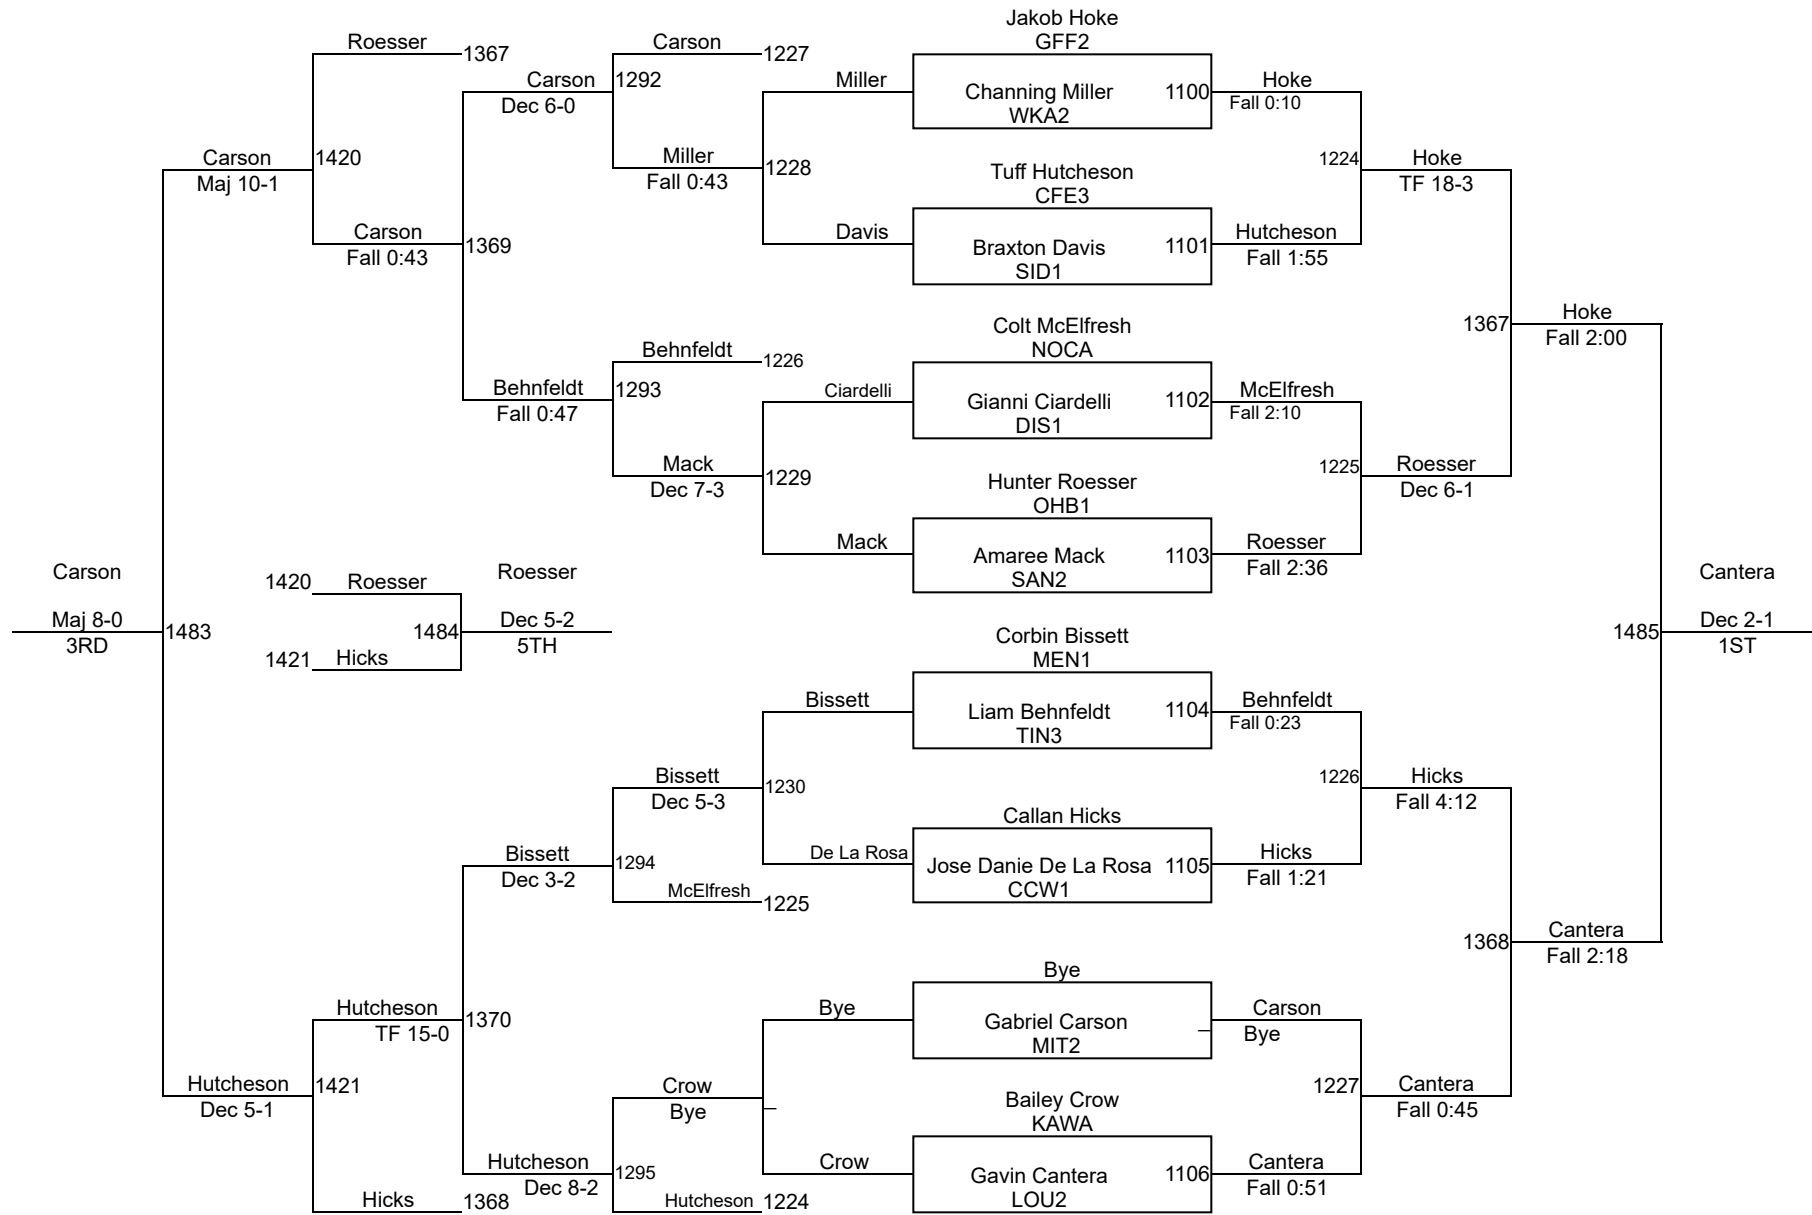

Troy Christian OAC Grade School District

Division IV 110