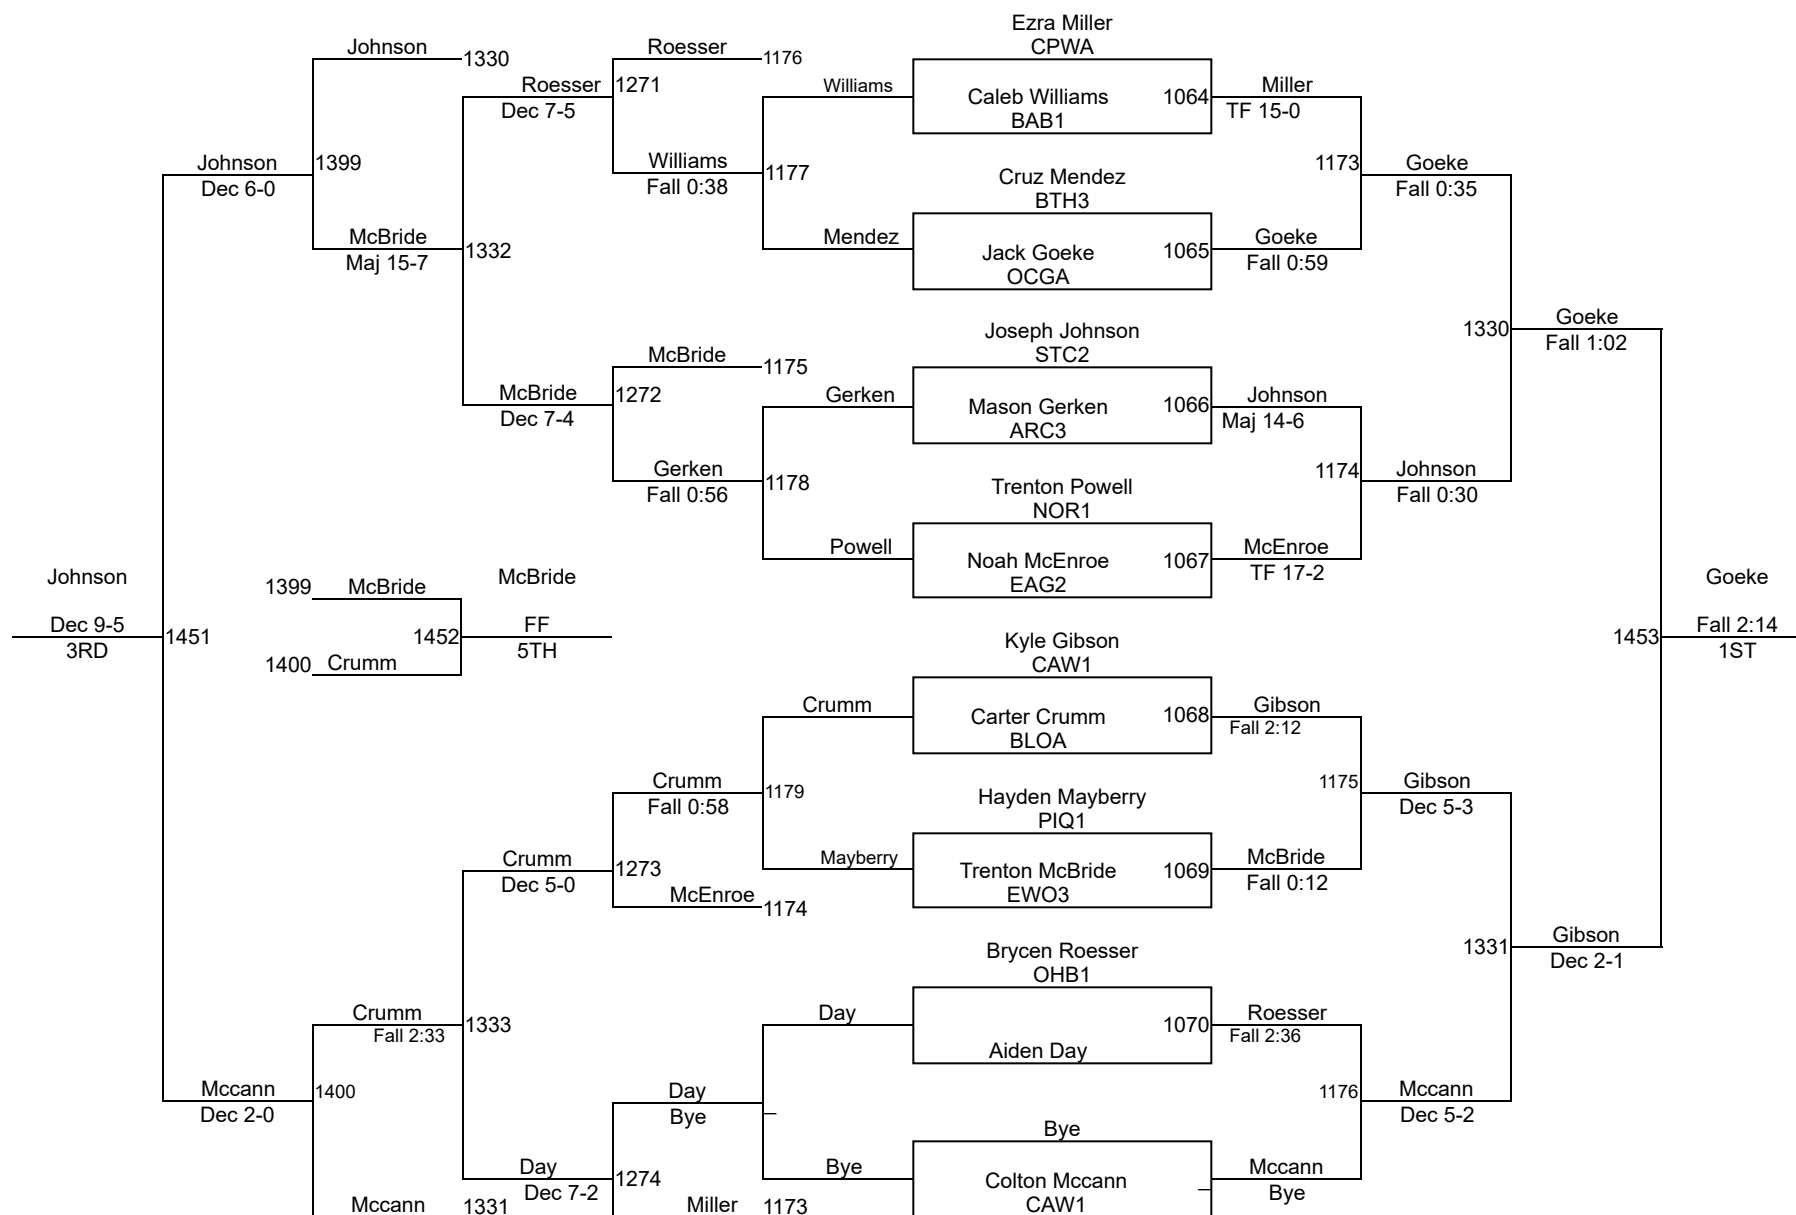

Troy Christian OAC Grade School District

Division III 95