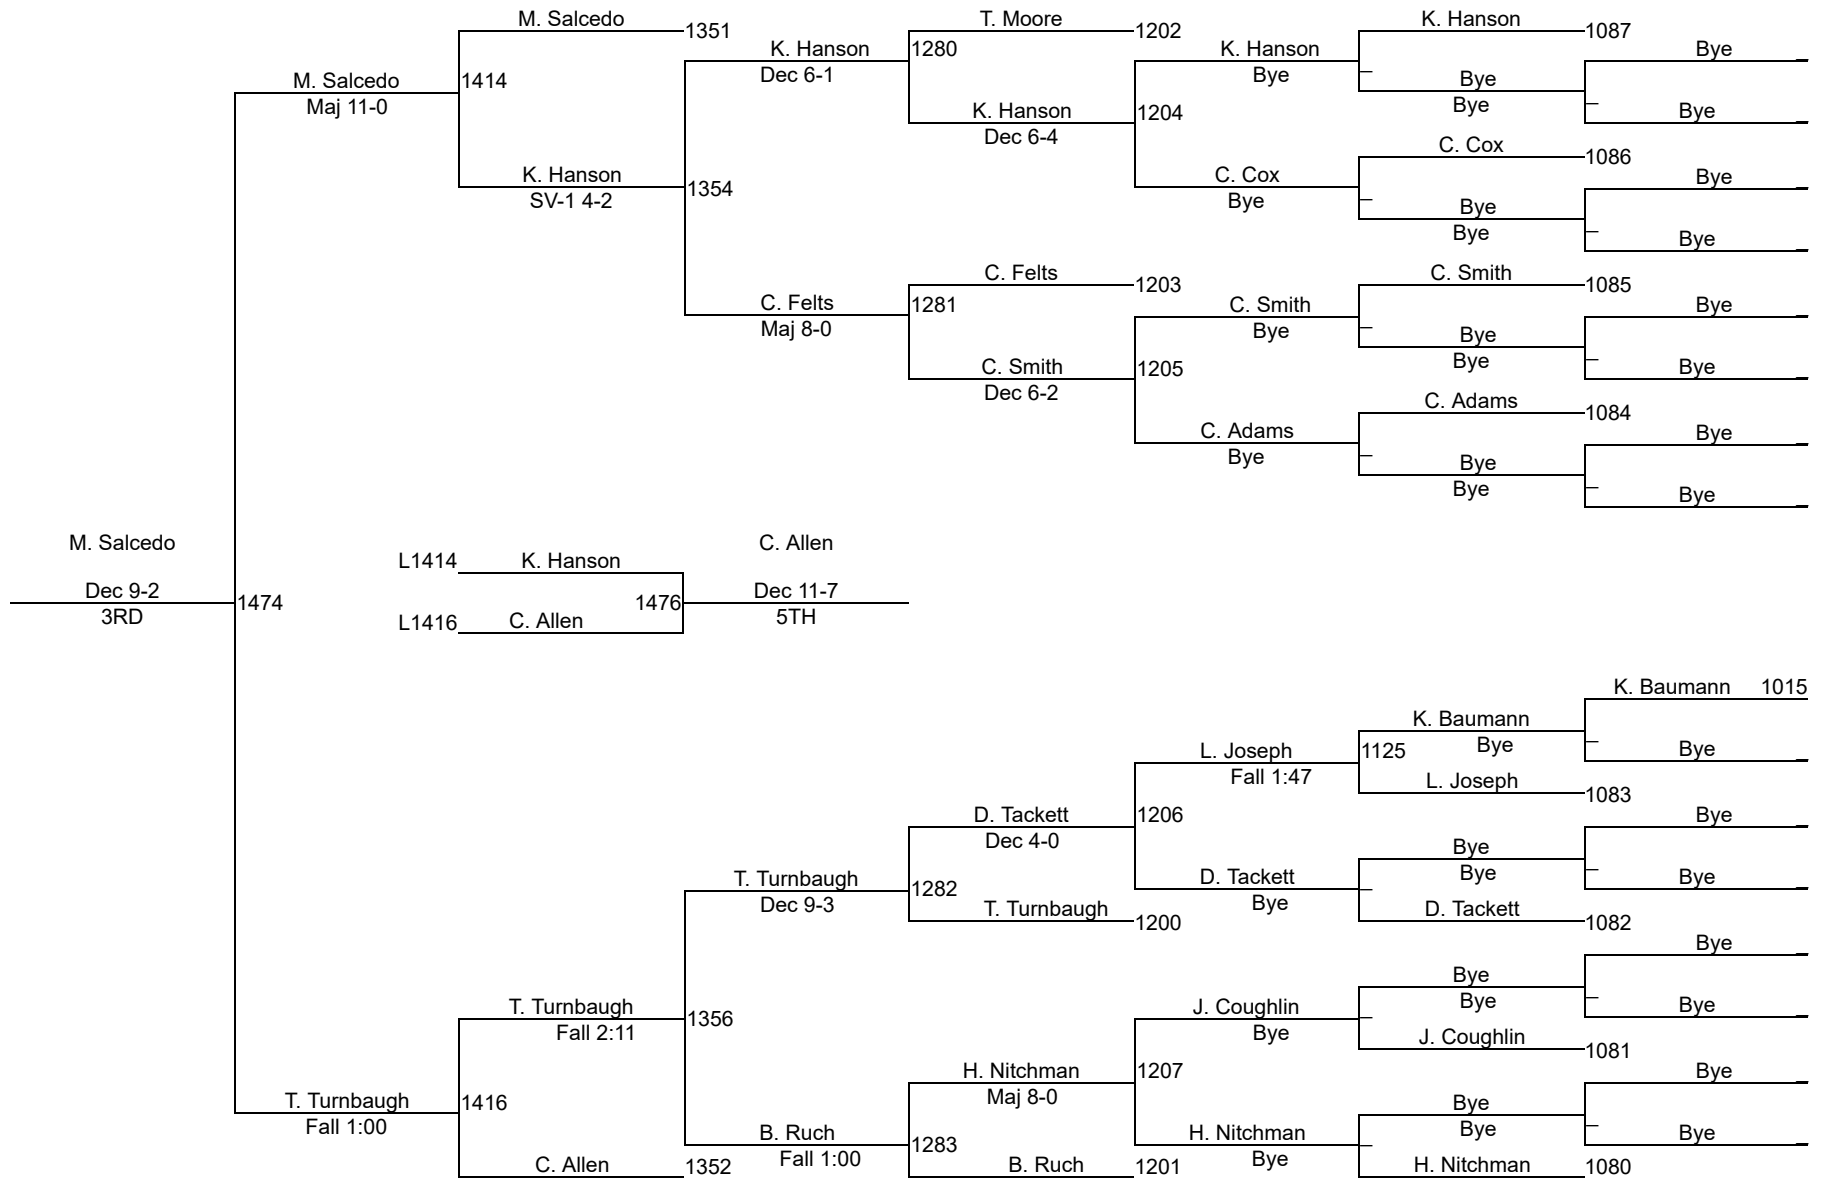

Division IV 85