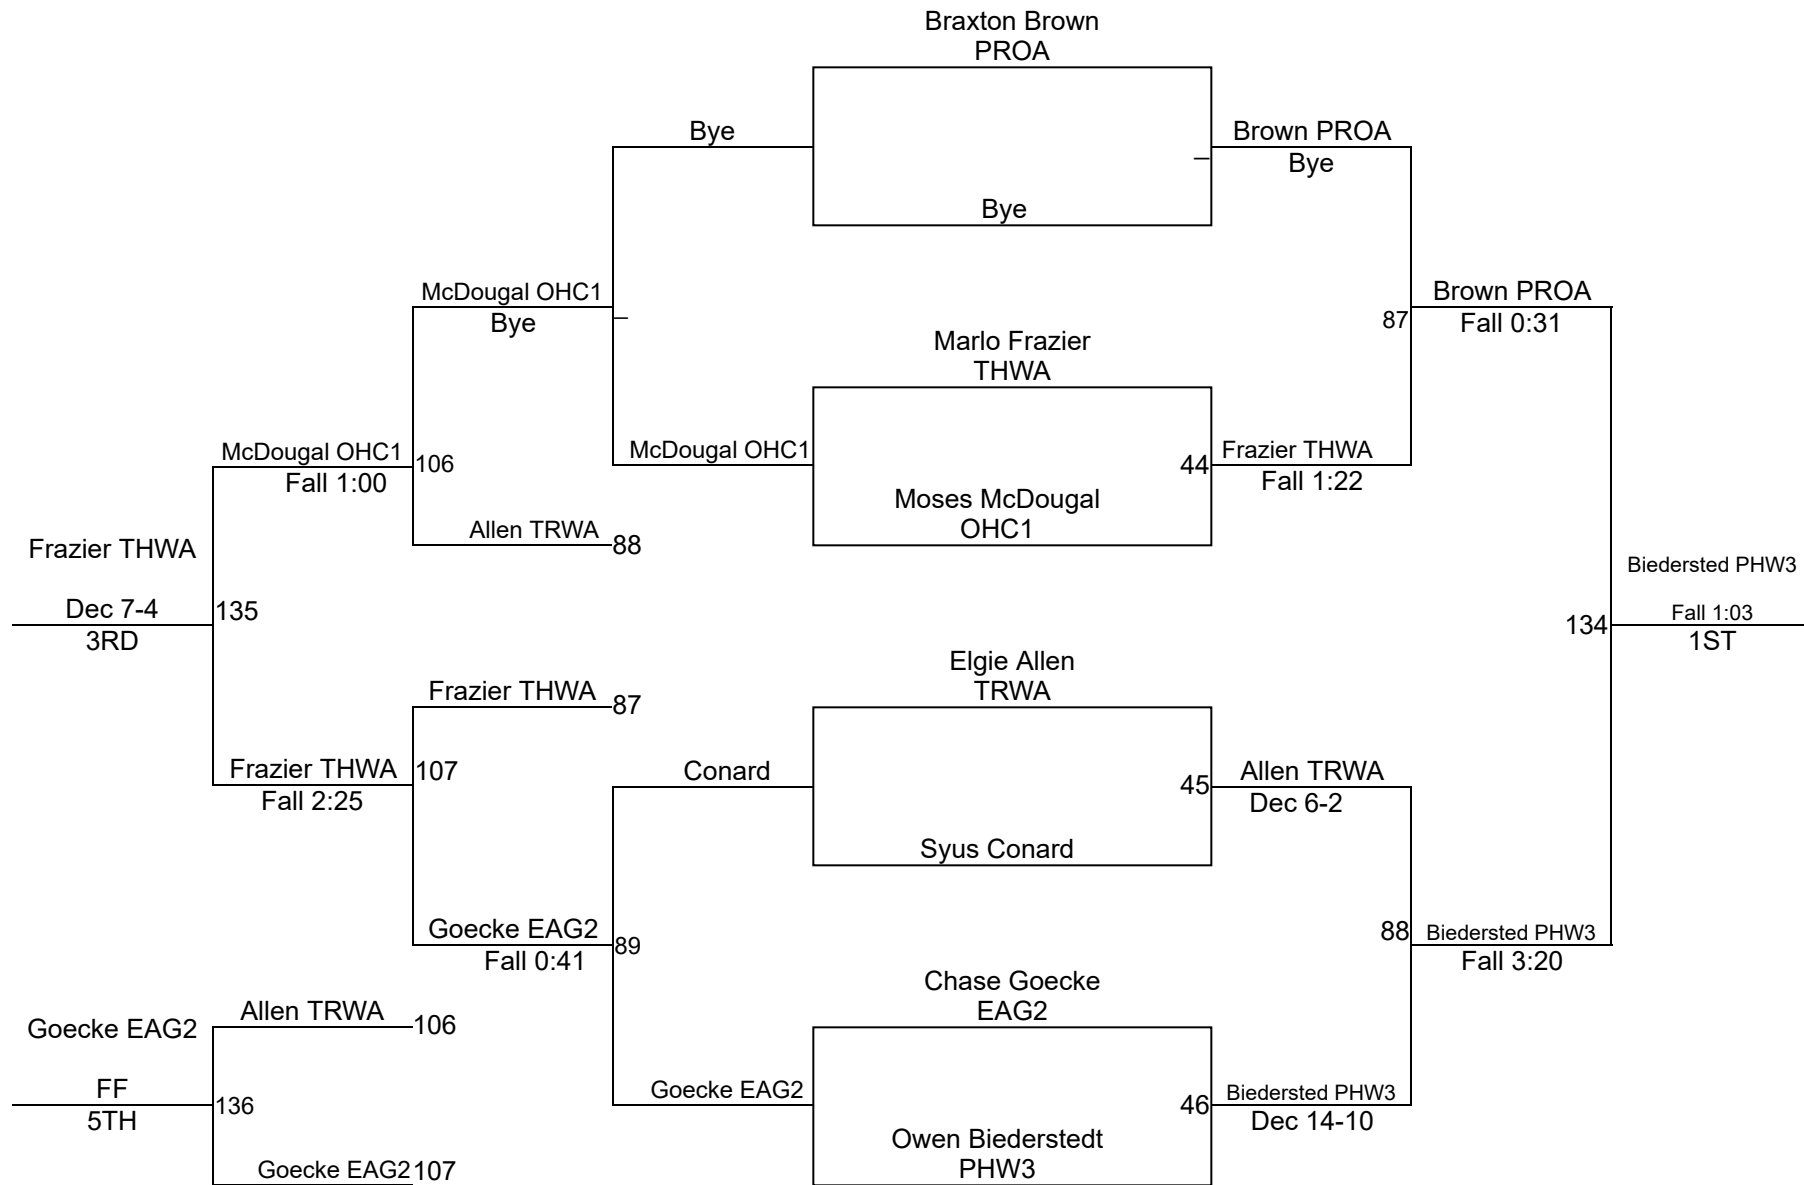

Troy Christian OAC Grade School District

Division II 120