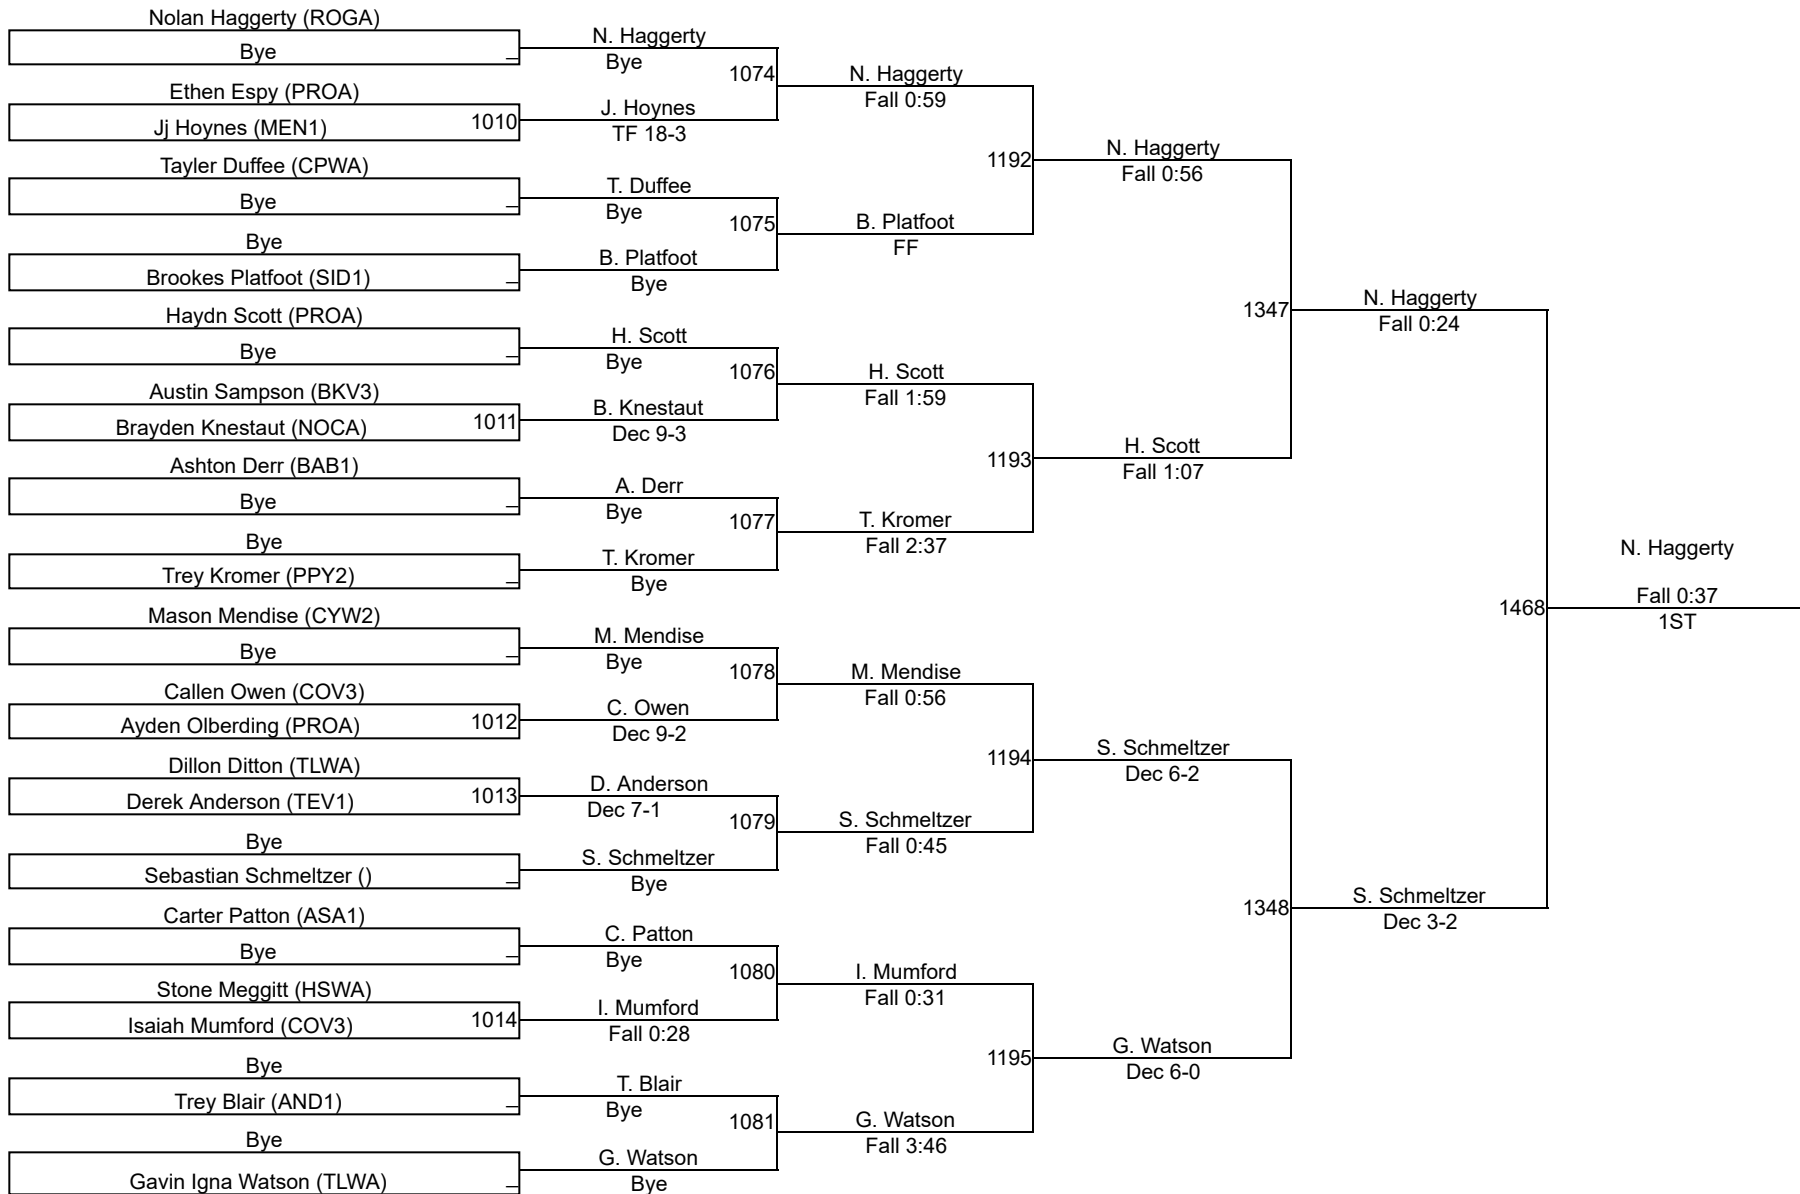

Troy Christian OAC Grade School District

Division IV 80