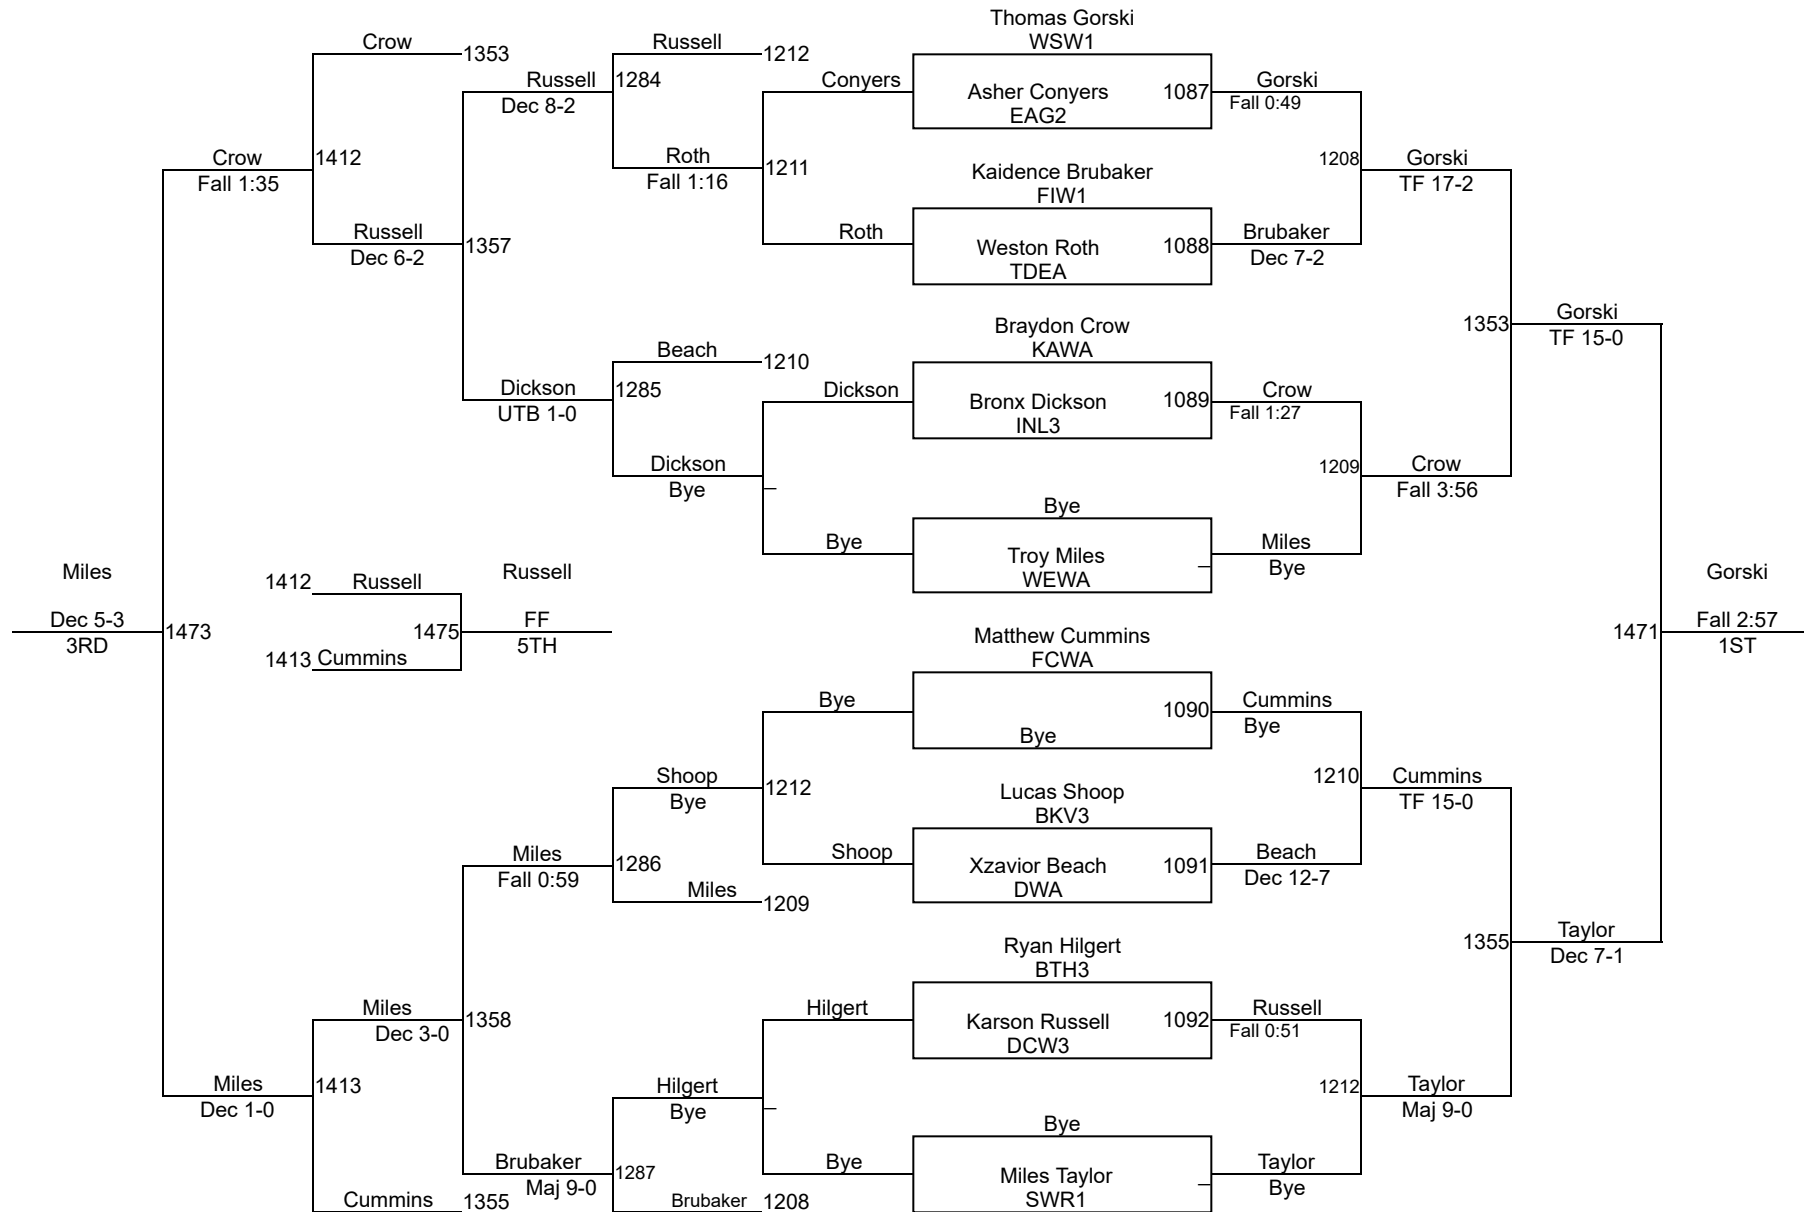

Troy Christian OAC Grade School District

Division IV 90