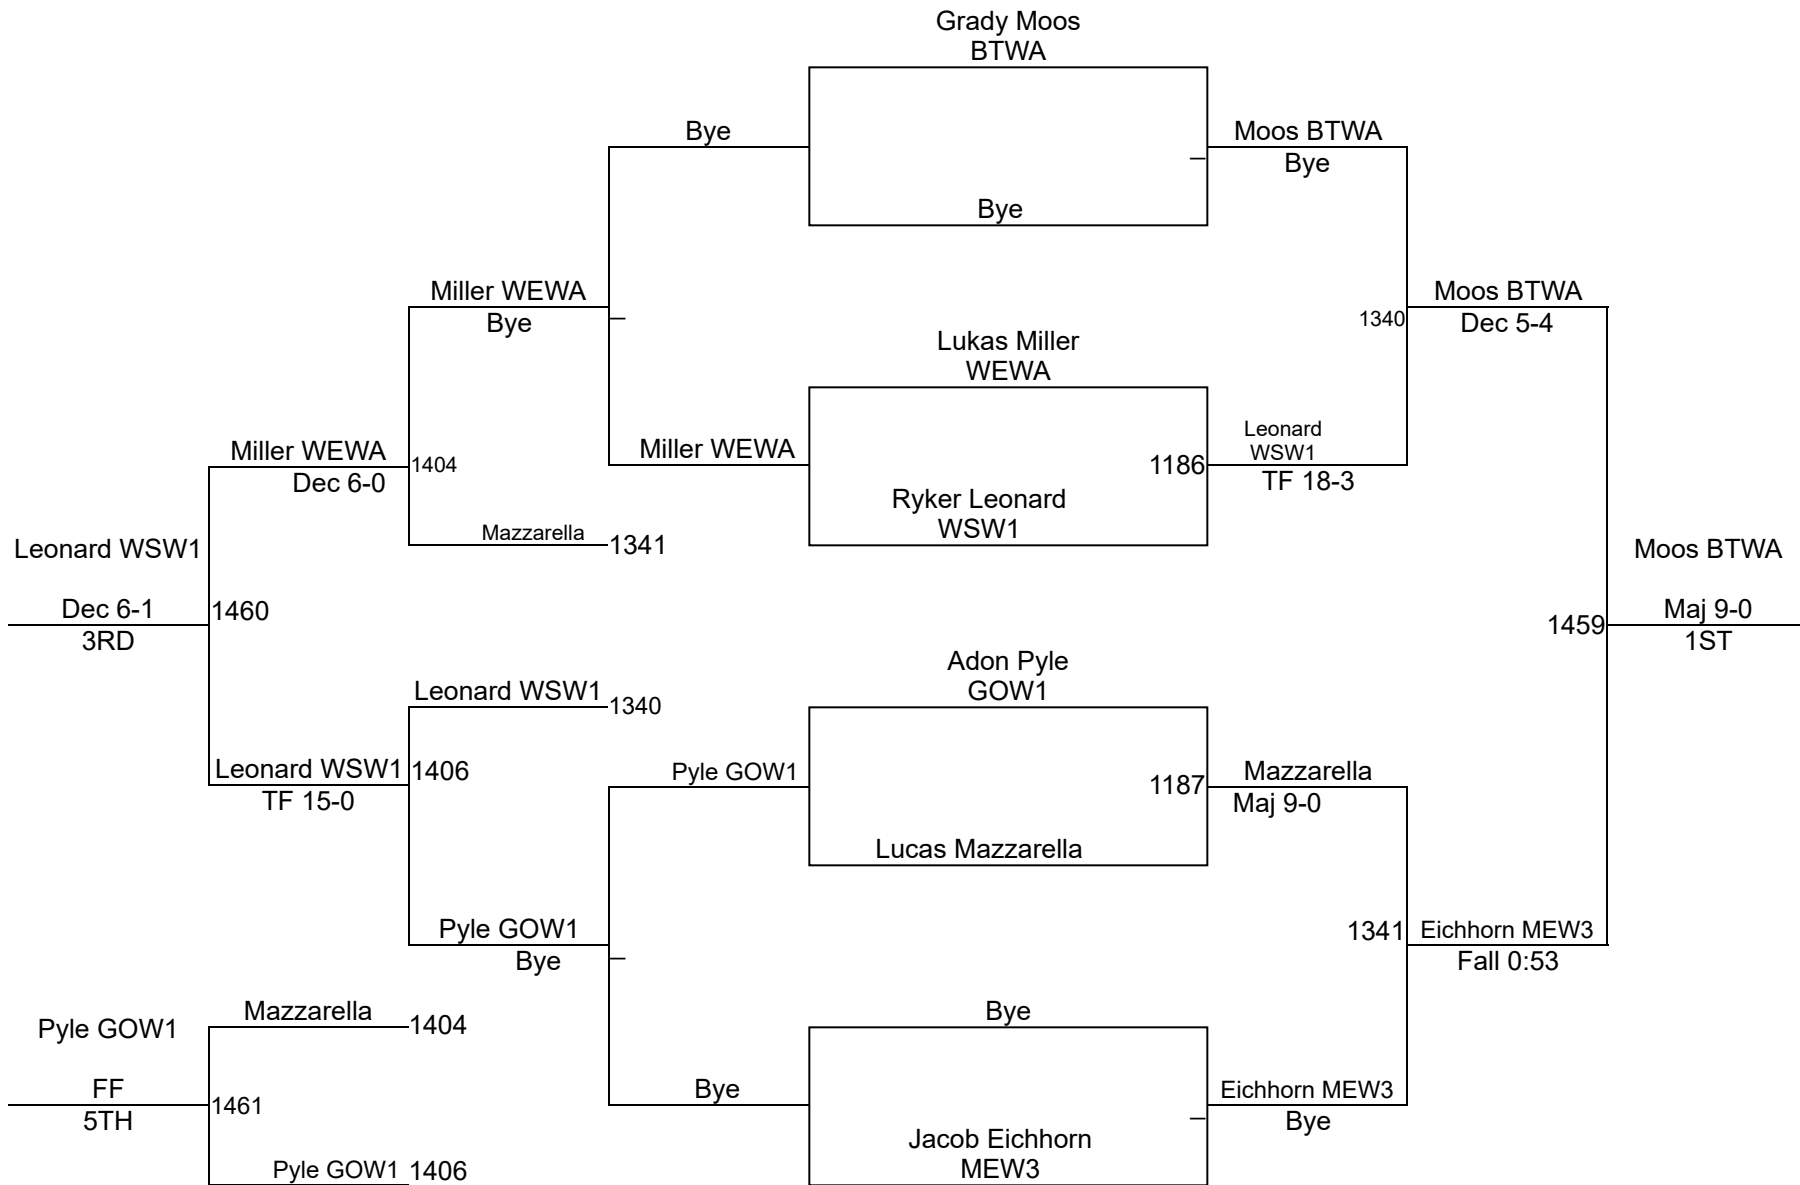

Troy Christian OAC Grade School District

Division IV 65