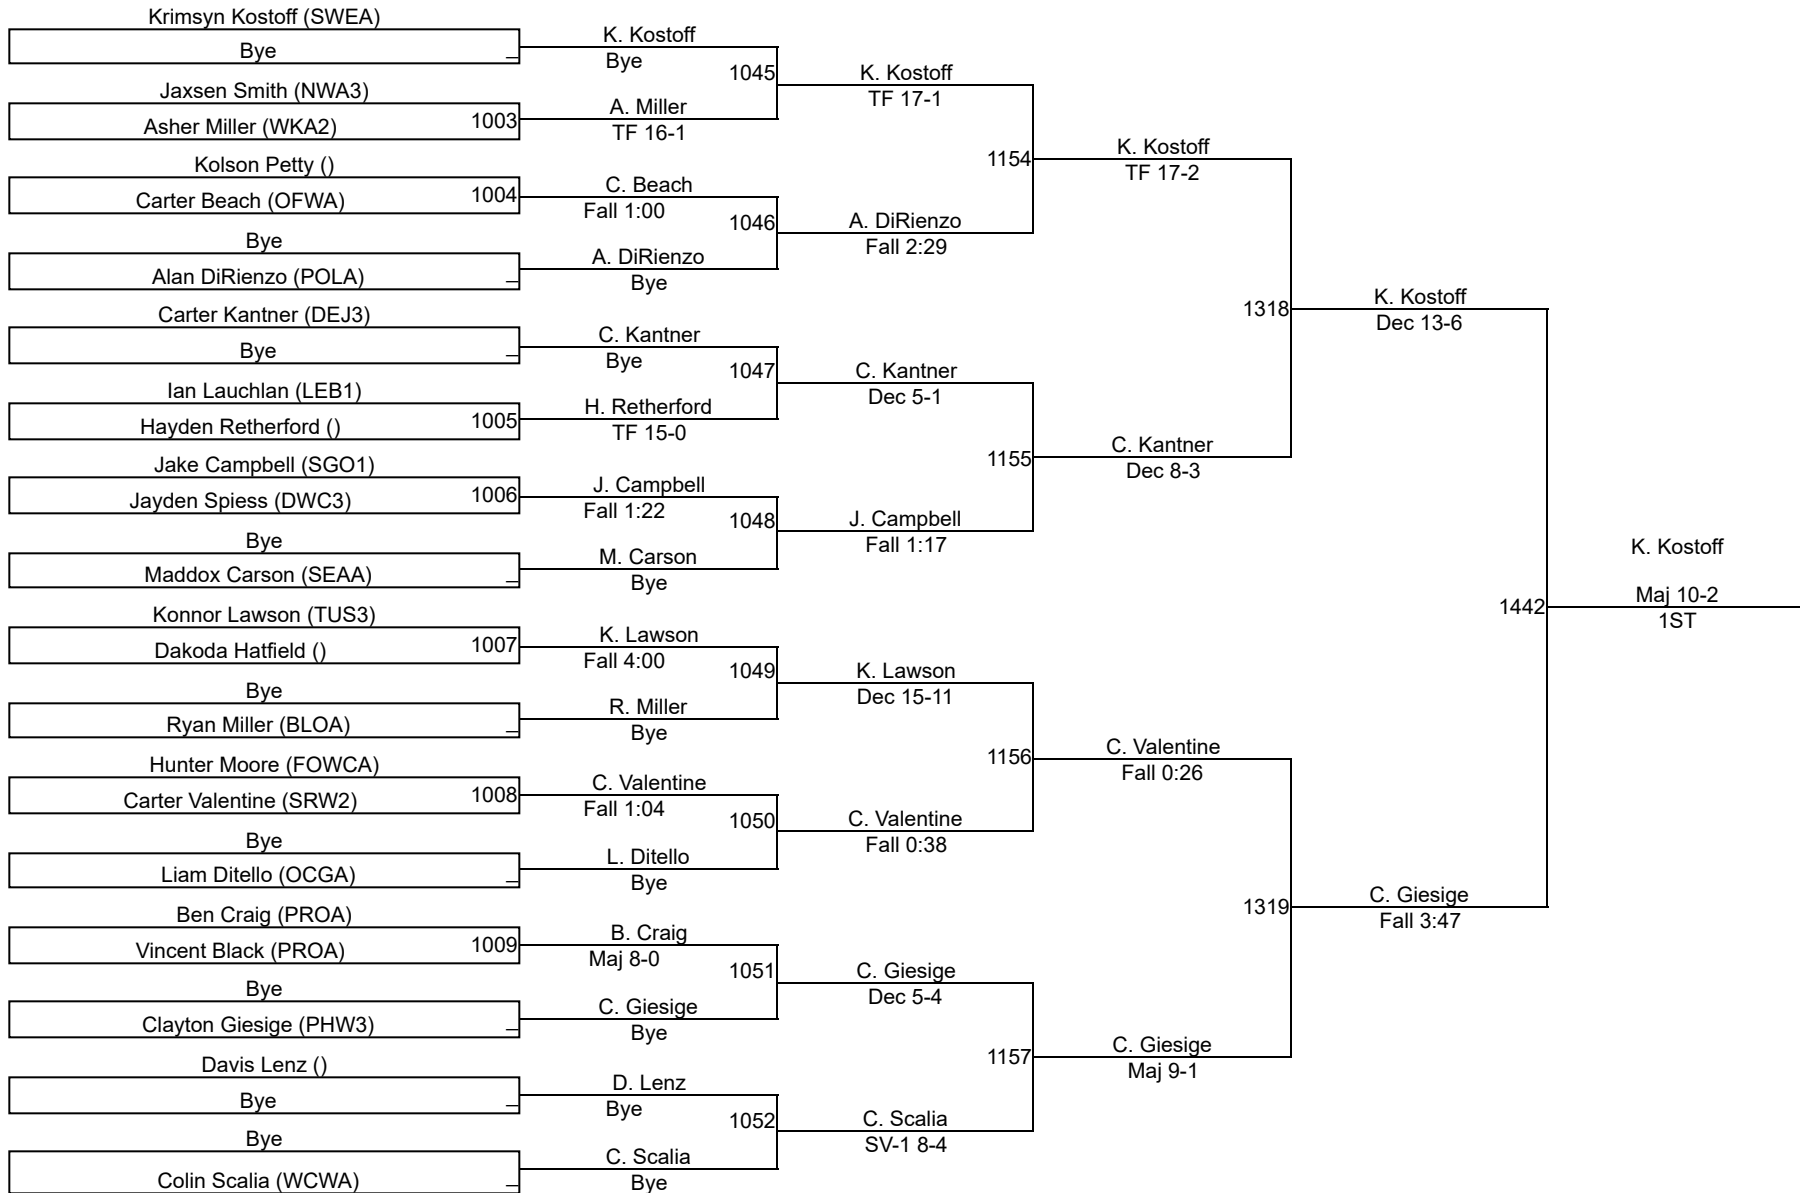

Troy Christian OAC Grade School District

Division III 75