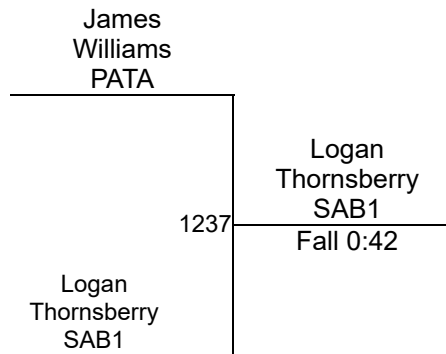

Division IV 130

Troy Christian OAC Grade School District

Division IV 140

Round 1

Round 2

Round 3

L. Thornsberry (SAB1)
1ST

J. Williams (PATA)
2ND