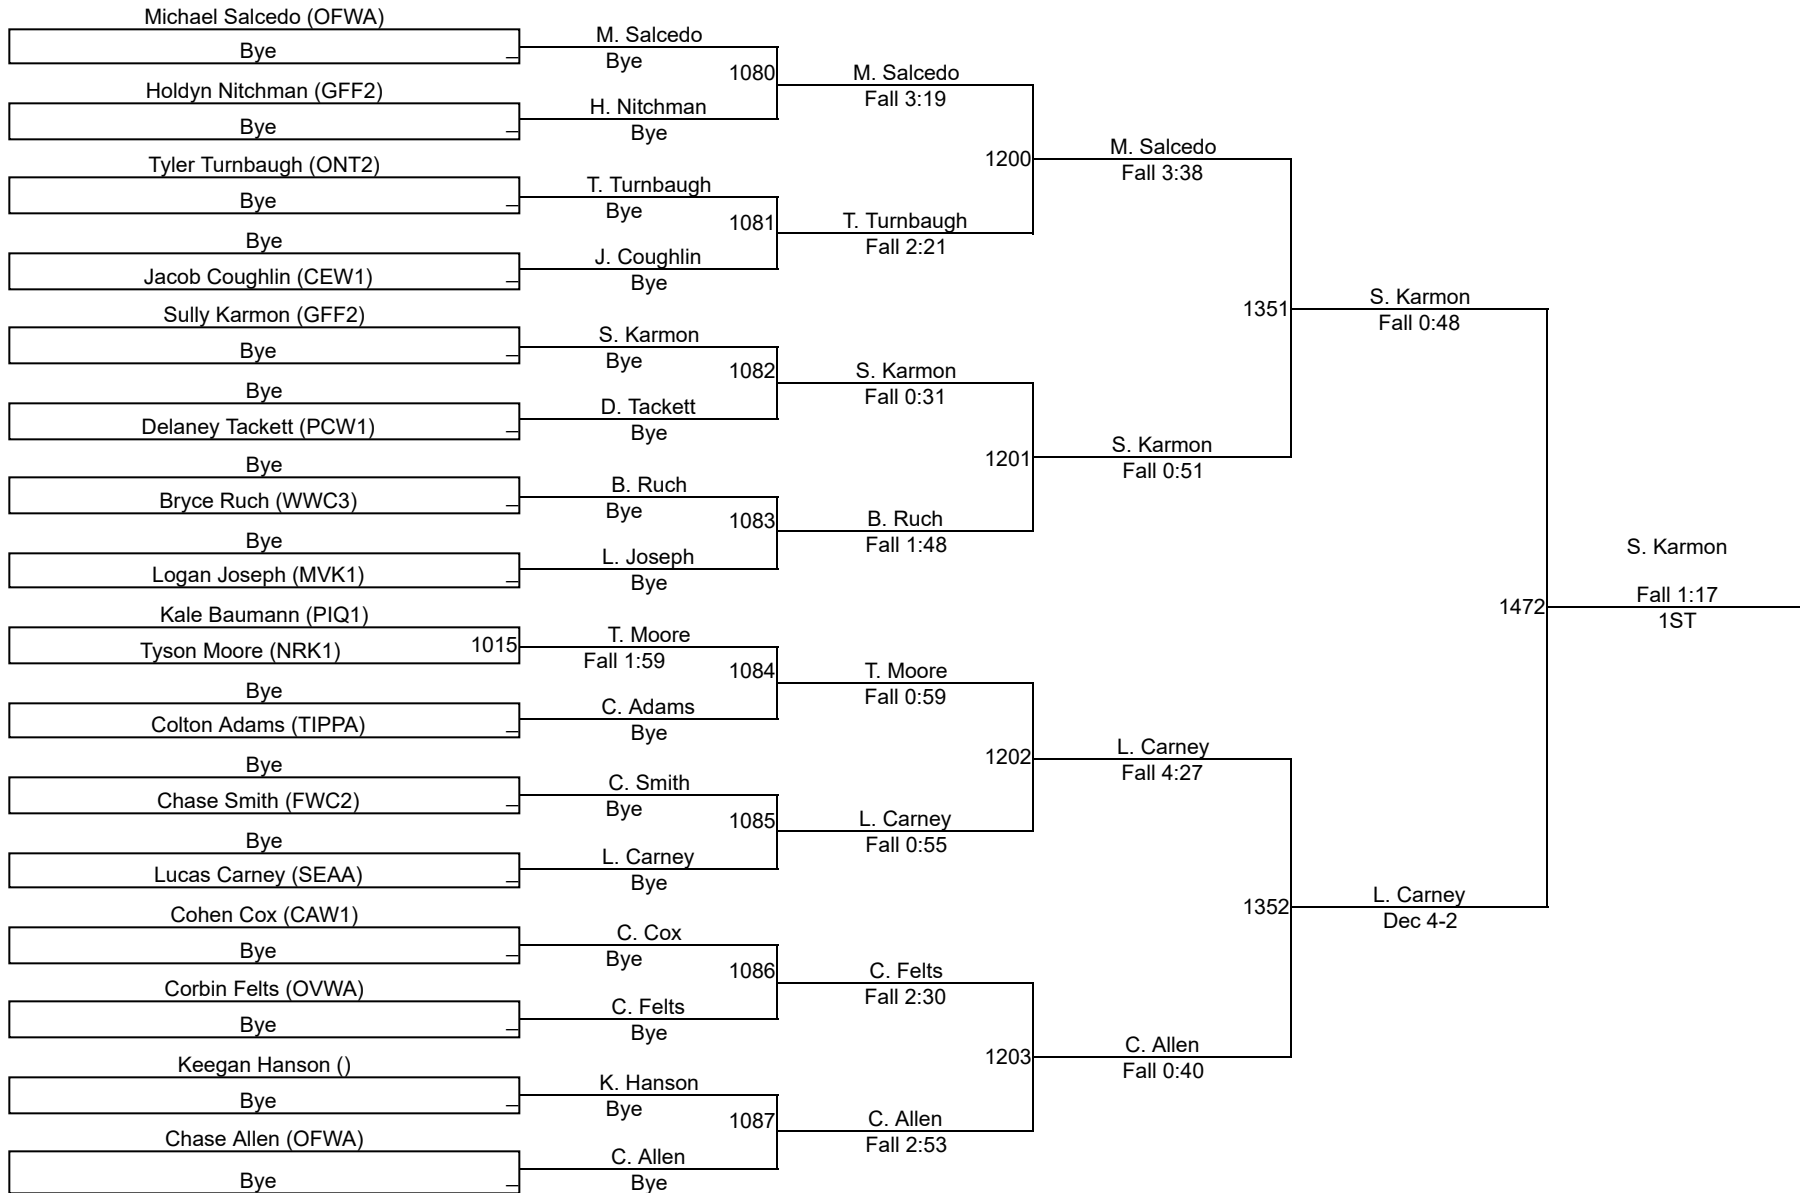

Troy Christian OAC Grade School District

Division IV 85