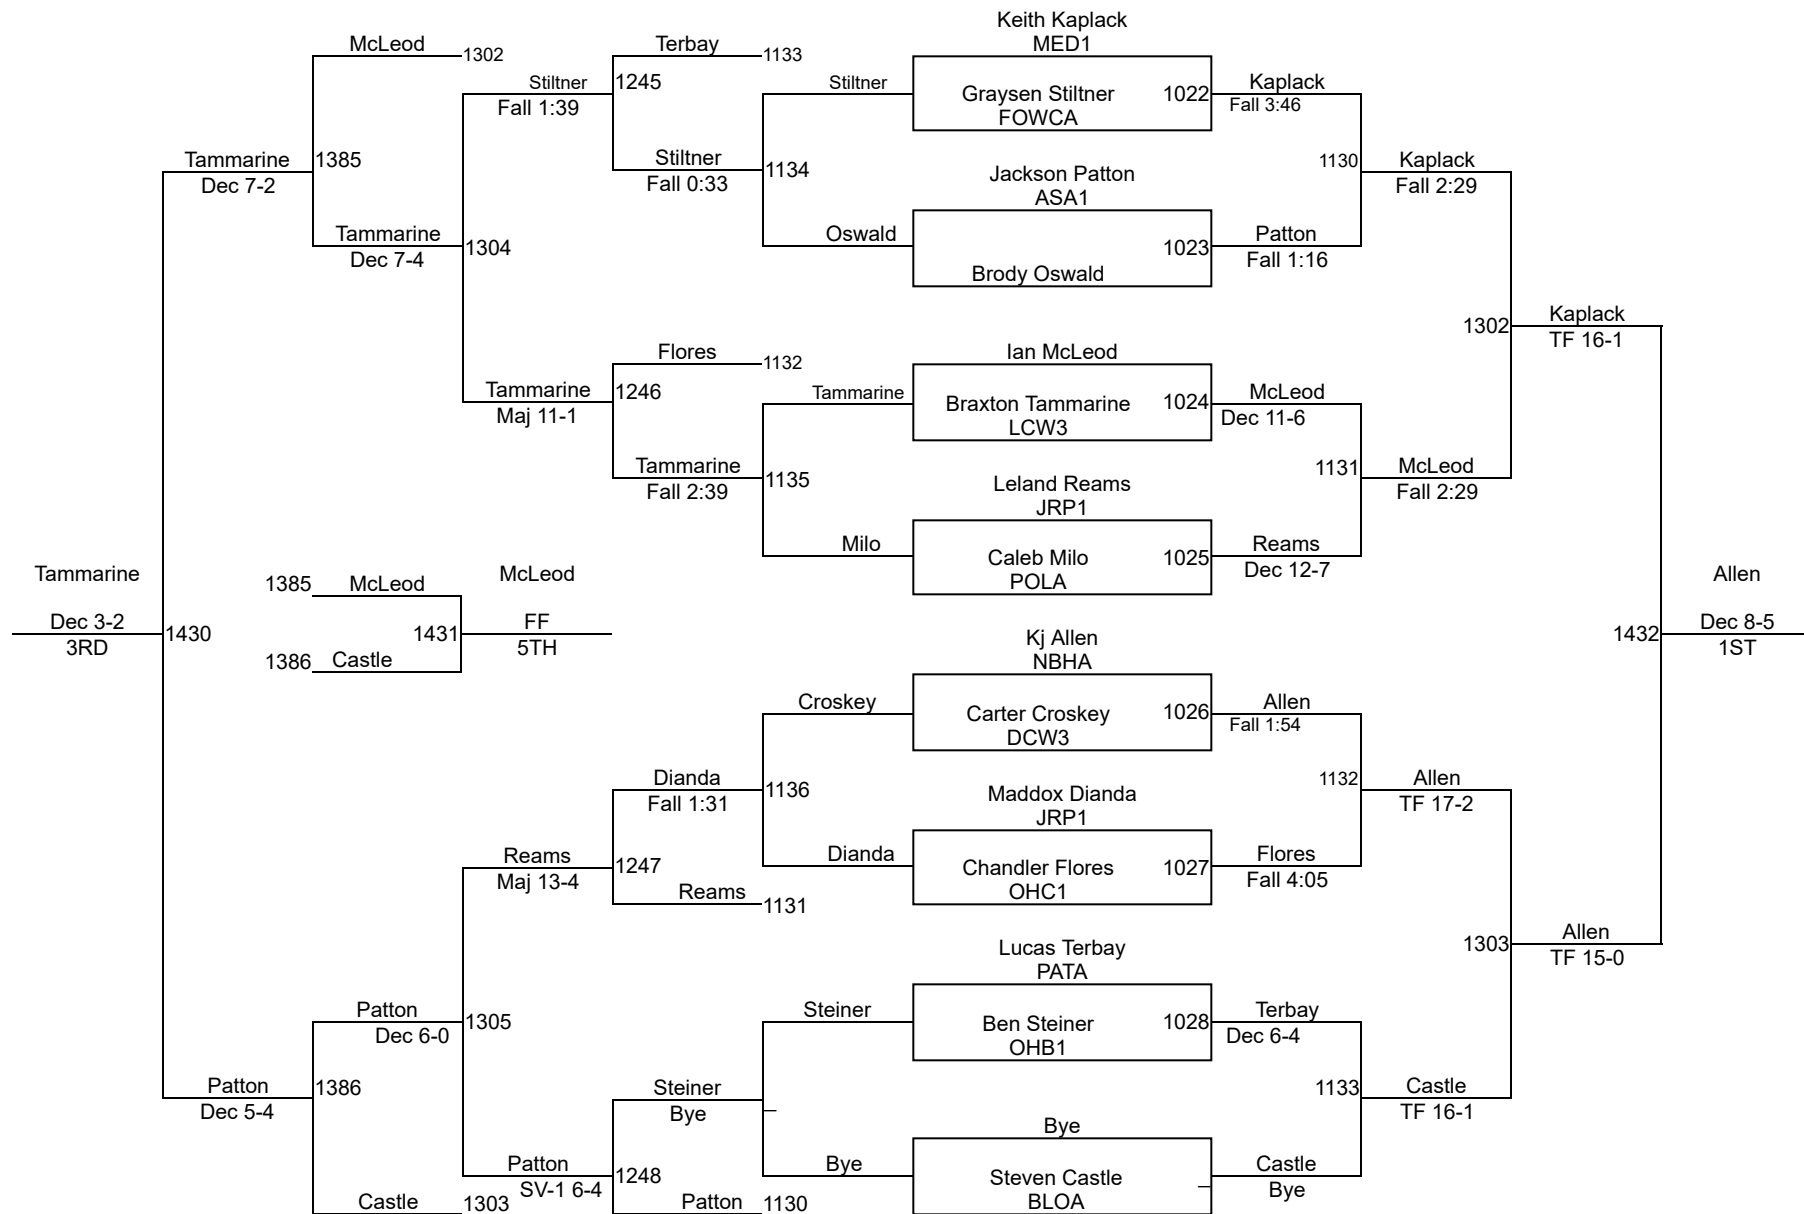

Troy Christian OAC Grade School District

Division III 60