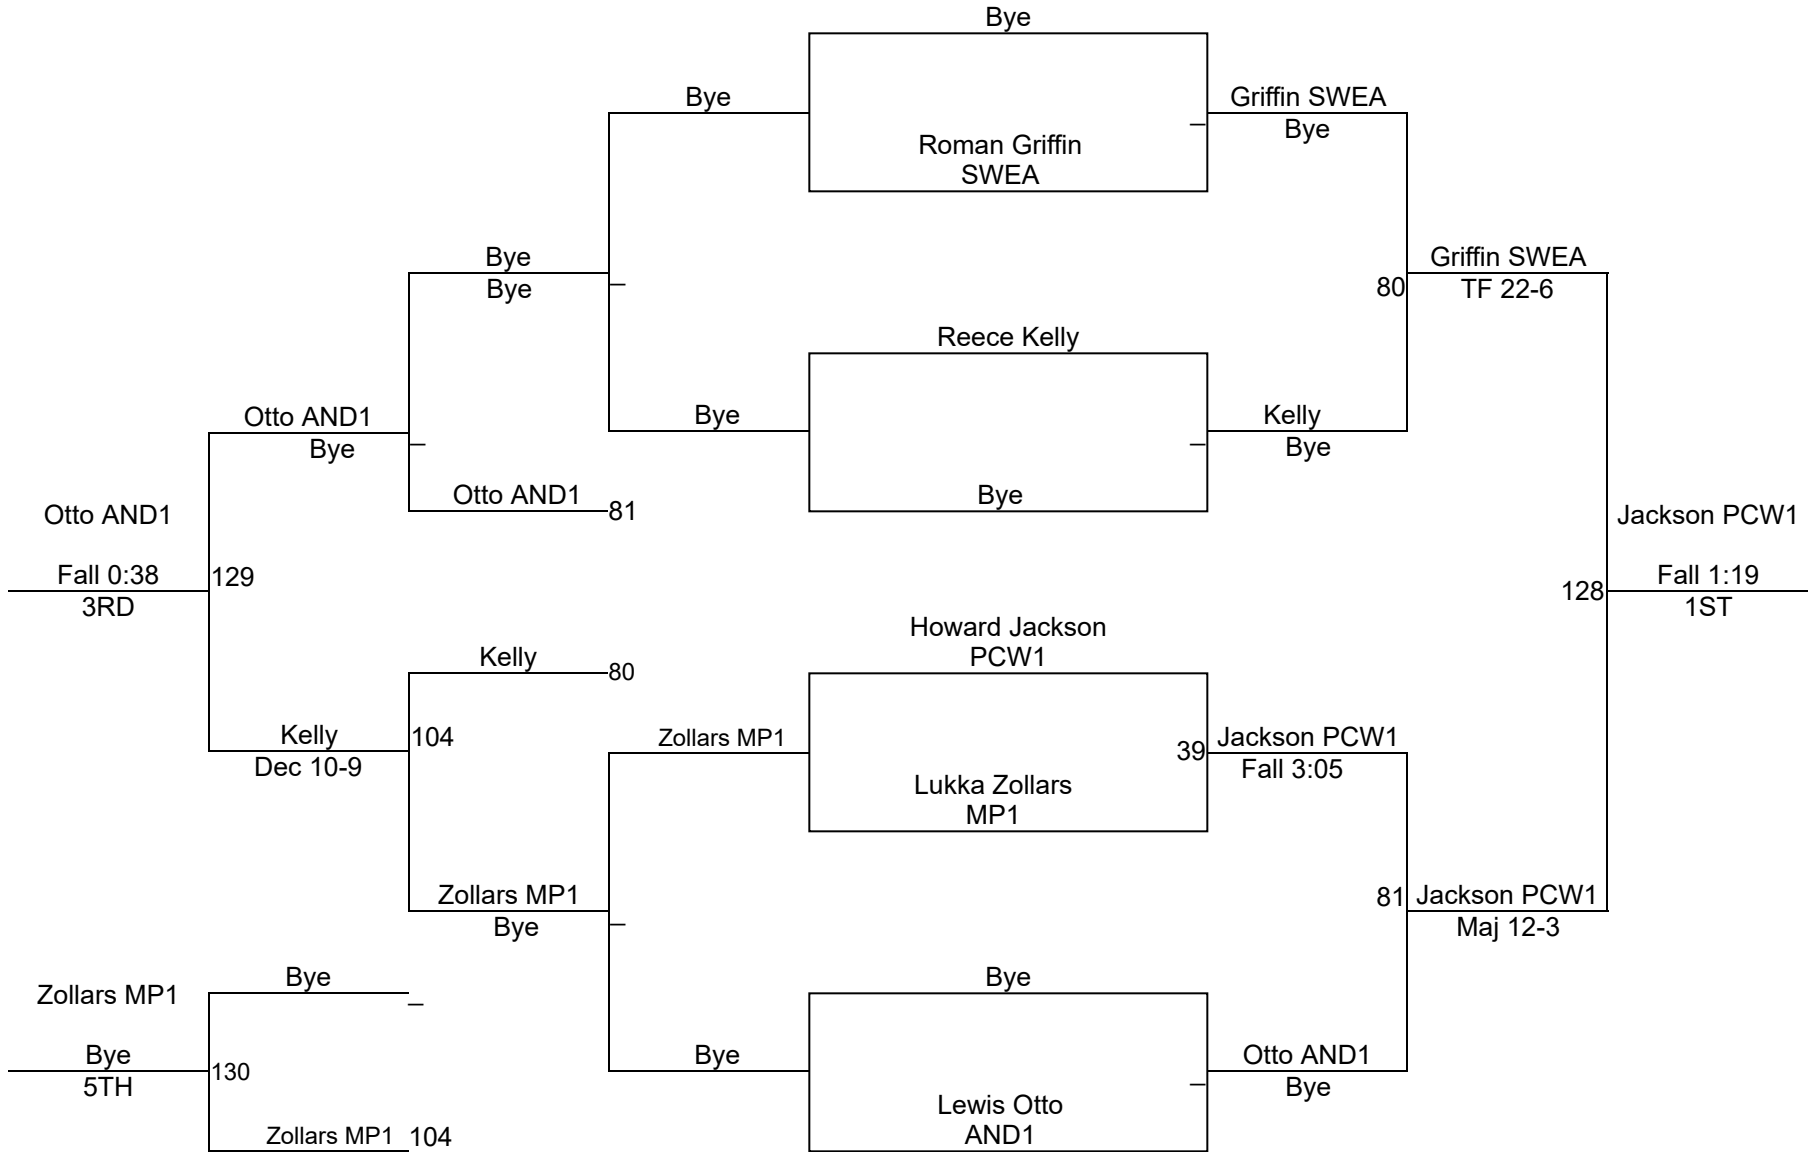

Troy Christian OAC Grade School District

Division II 65