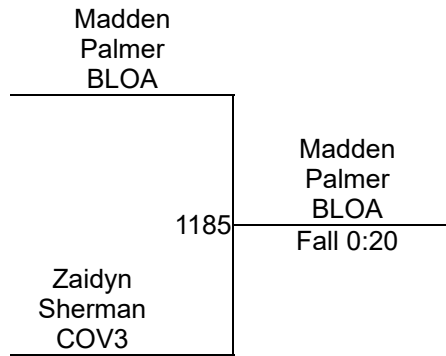

Troy Christian OAC Grade School District

Division III 160

Round 1

Round 2

Round 3

M. Palmer (BLOA)
1ST

Z. Sherman (COV3)
2ND