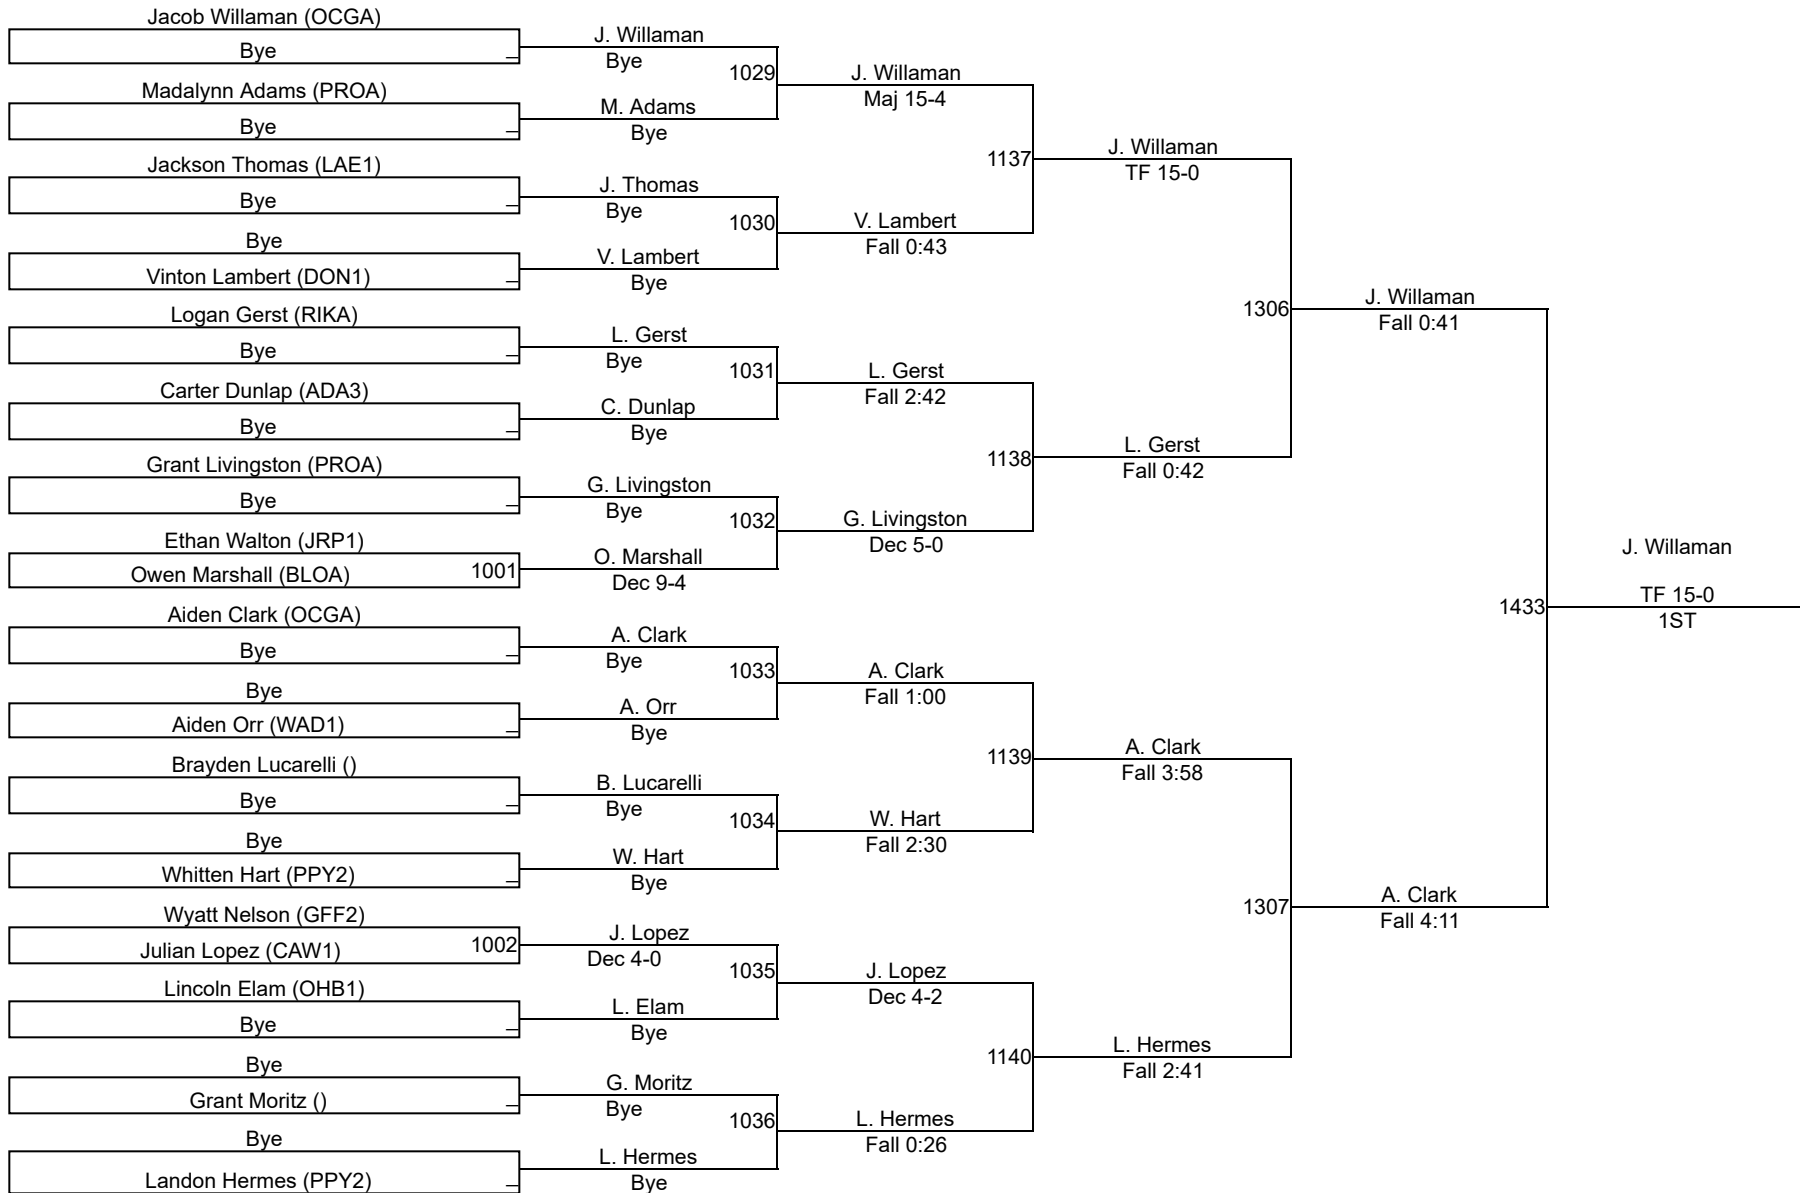

Troy Christian OAC Grade School District

Division III 65