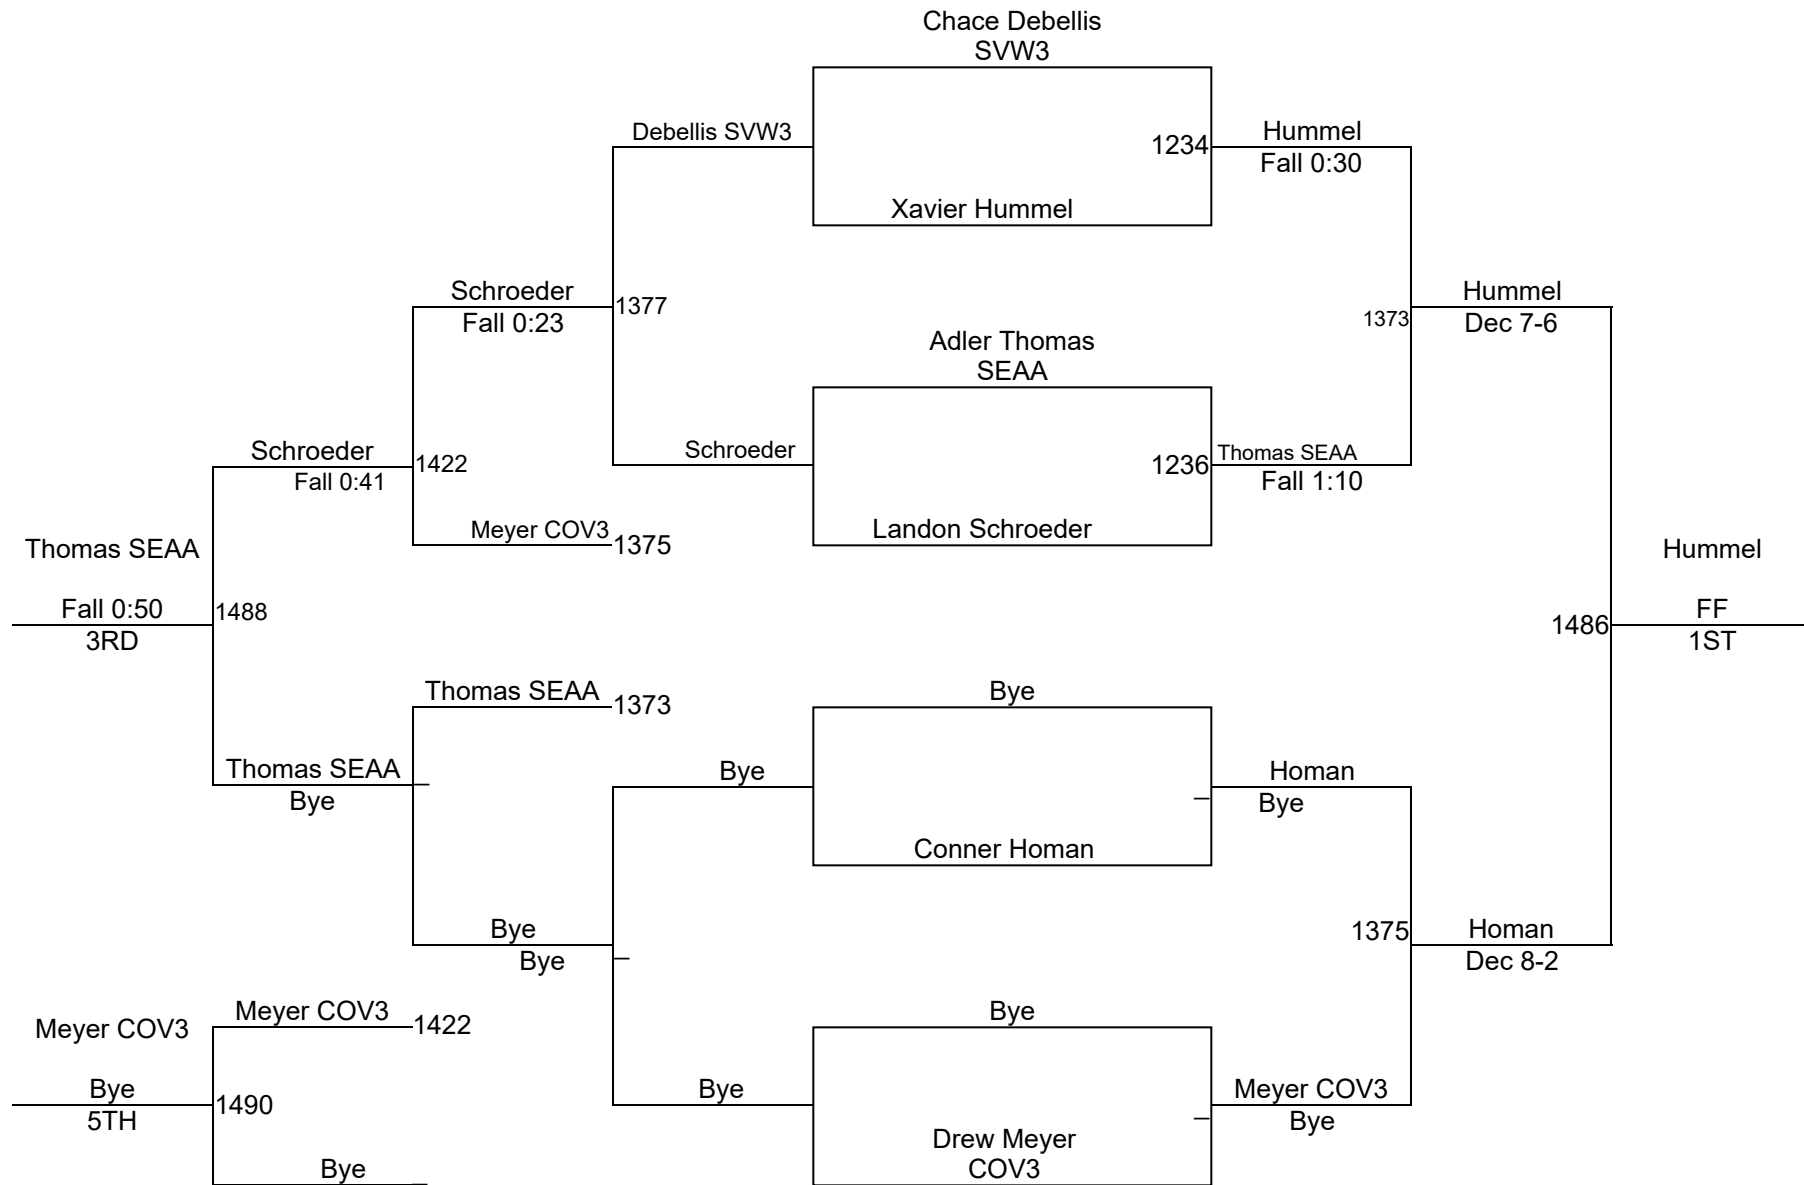

Troy Christian OAC Grade School District

Division IV 130