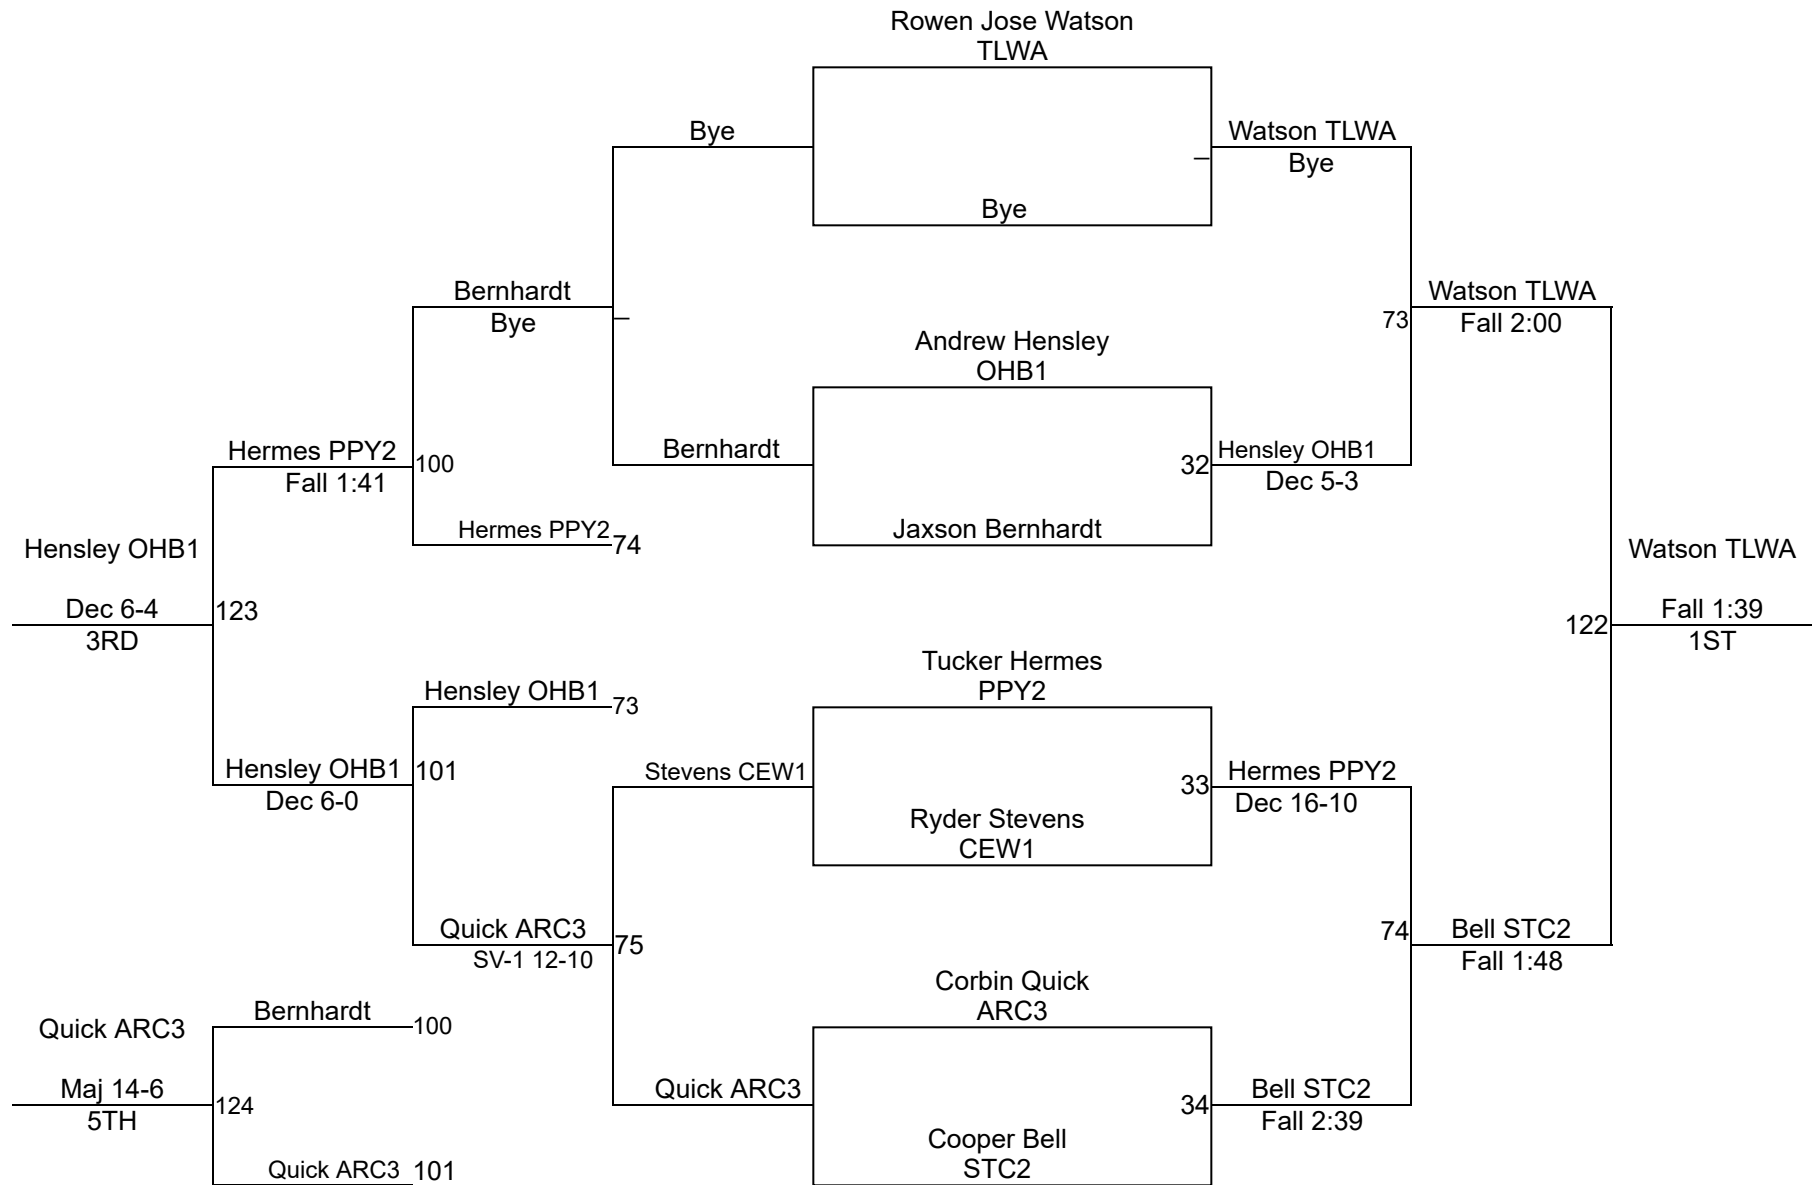

Troy Christian OAC Grade School District

Division II 58