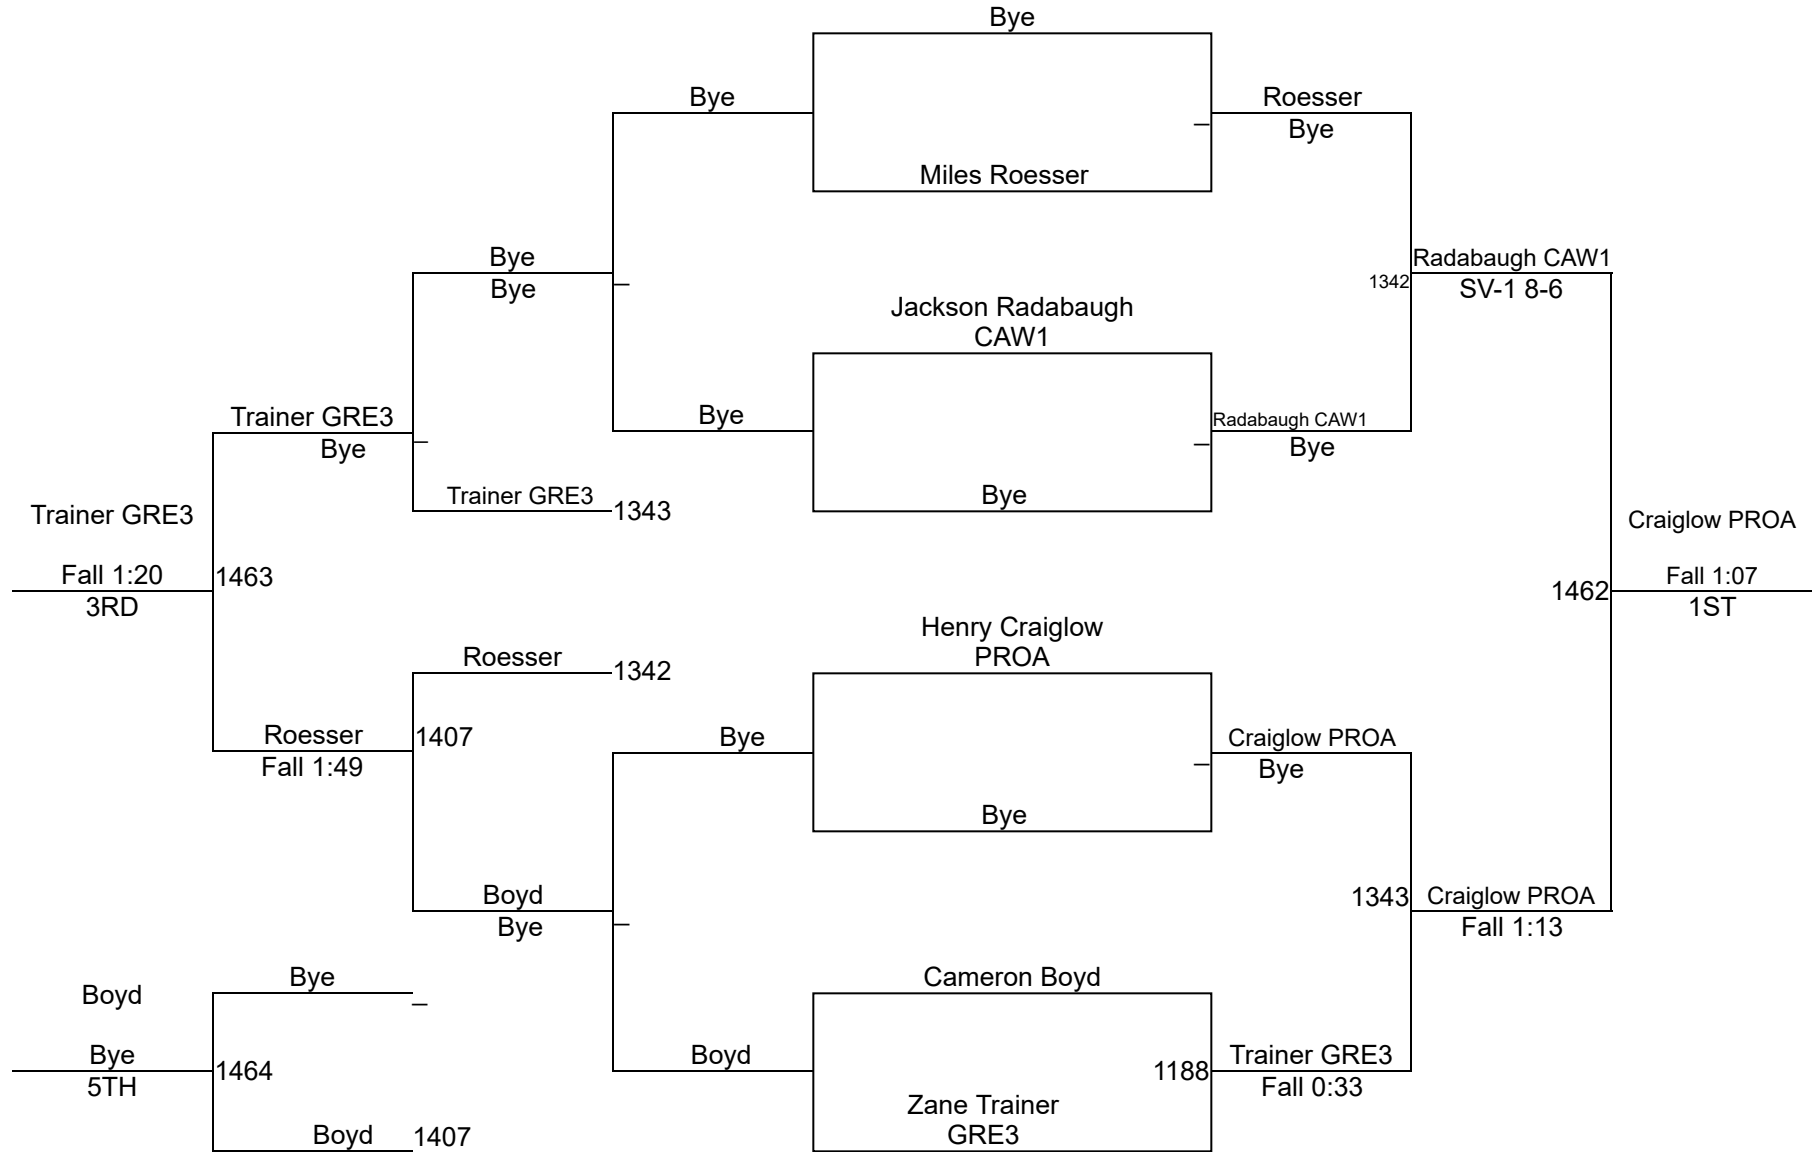

Troy Christian OAC Grade School District

Division IV 70