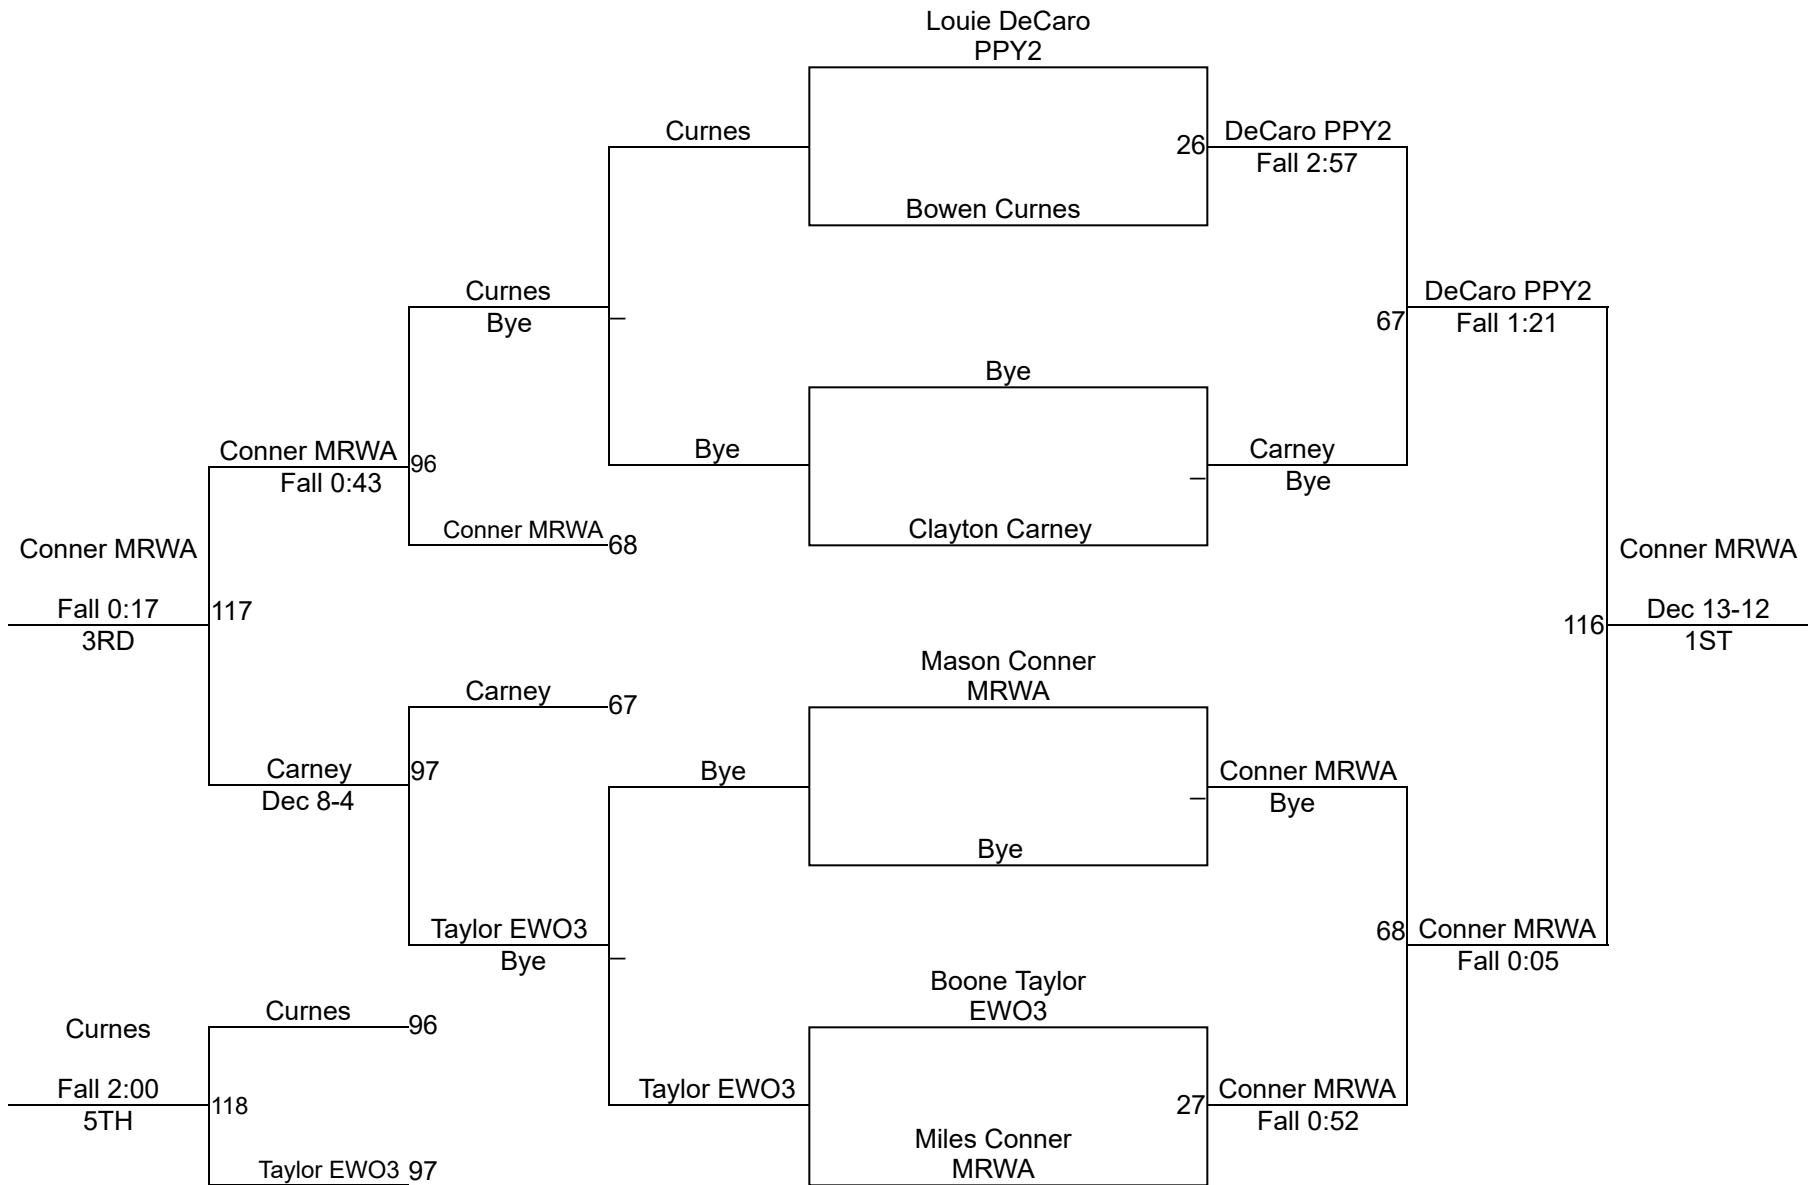

Troy Christian OAC Grade School District

Division II 50