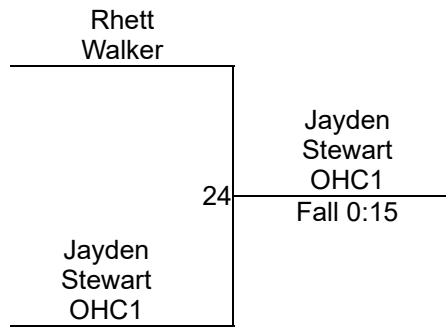

Division I 45

Troy Christian OAC Grade School District

Division I 55

Round 1

Round 2

Round 3

J. Stewart (OHC1)
1ST

R. Walker ()
2ND