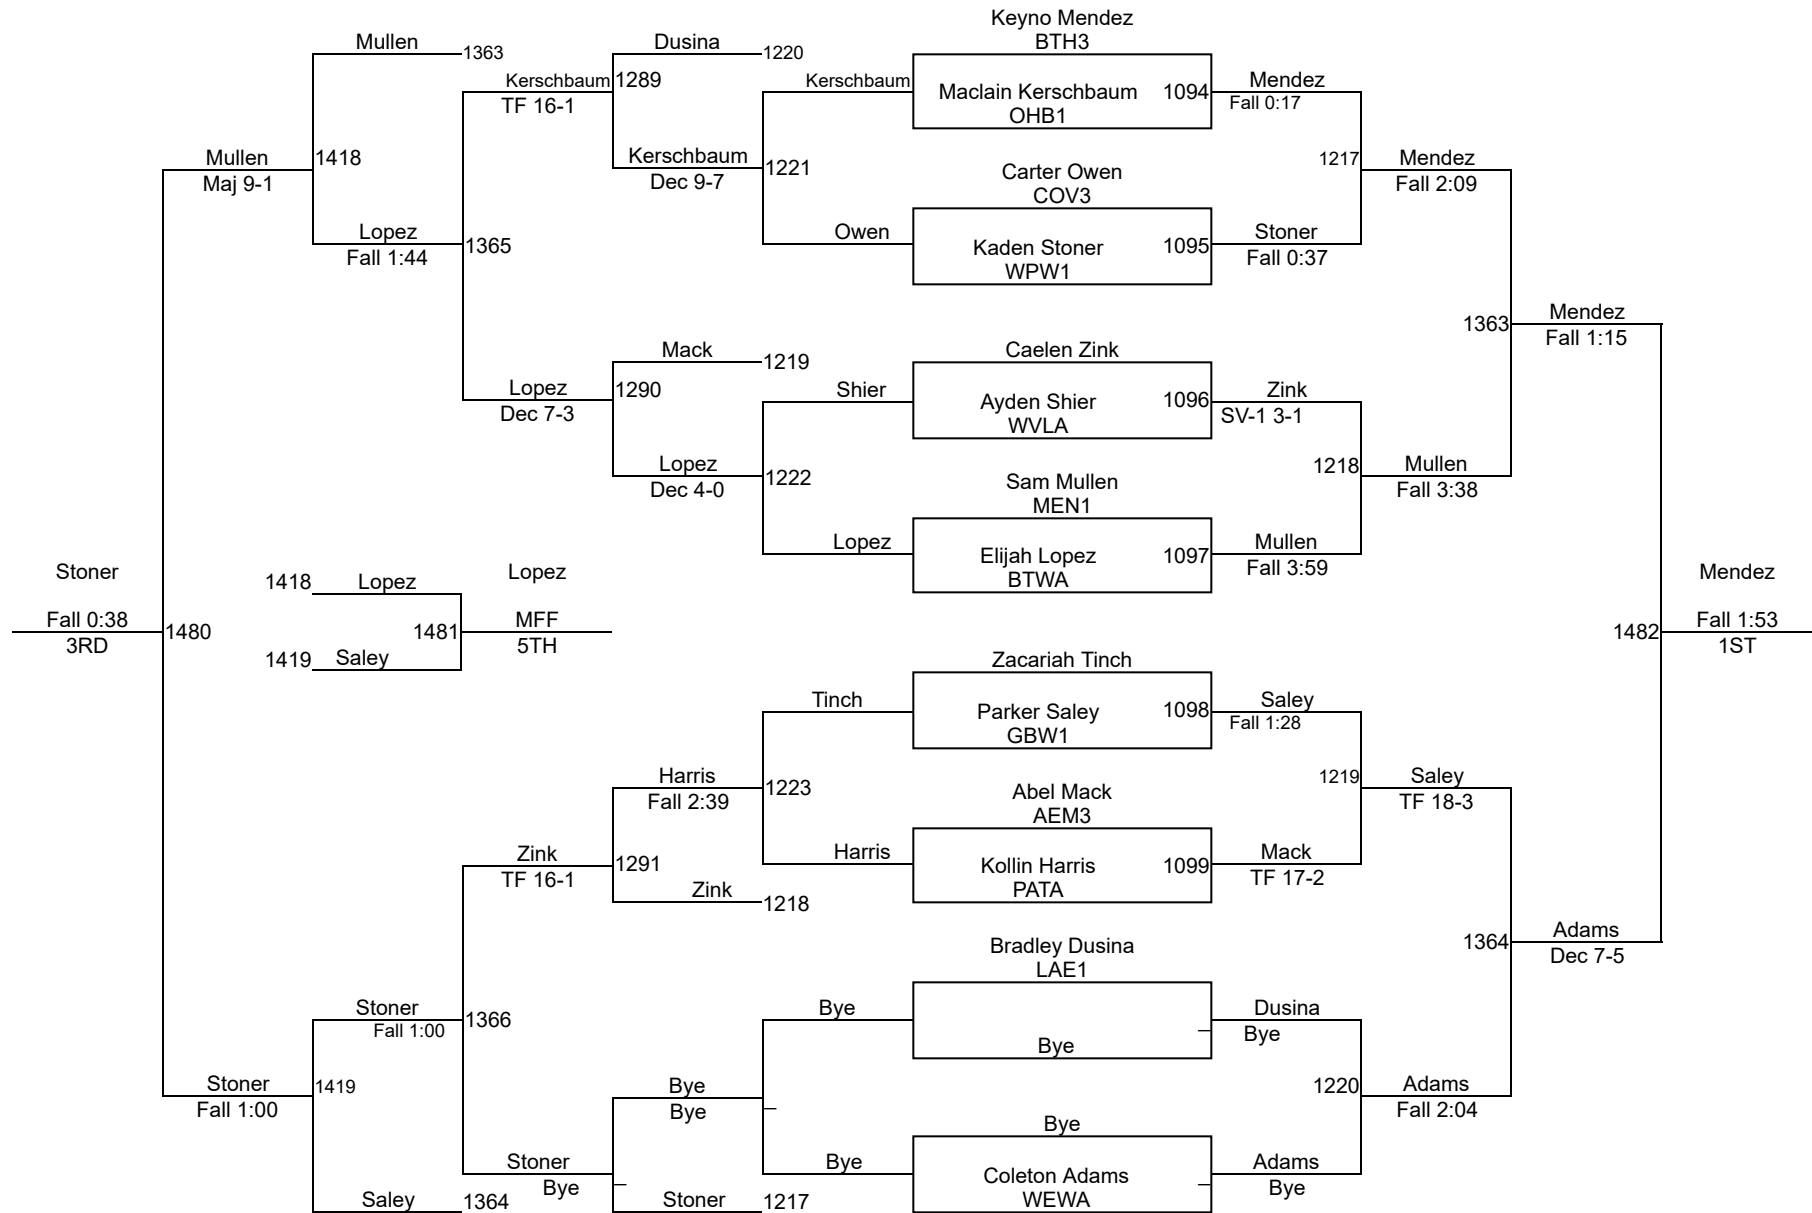

Troy Christian OAC Grade School District

Division IV 100